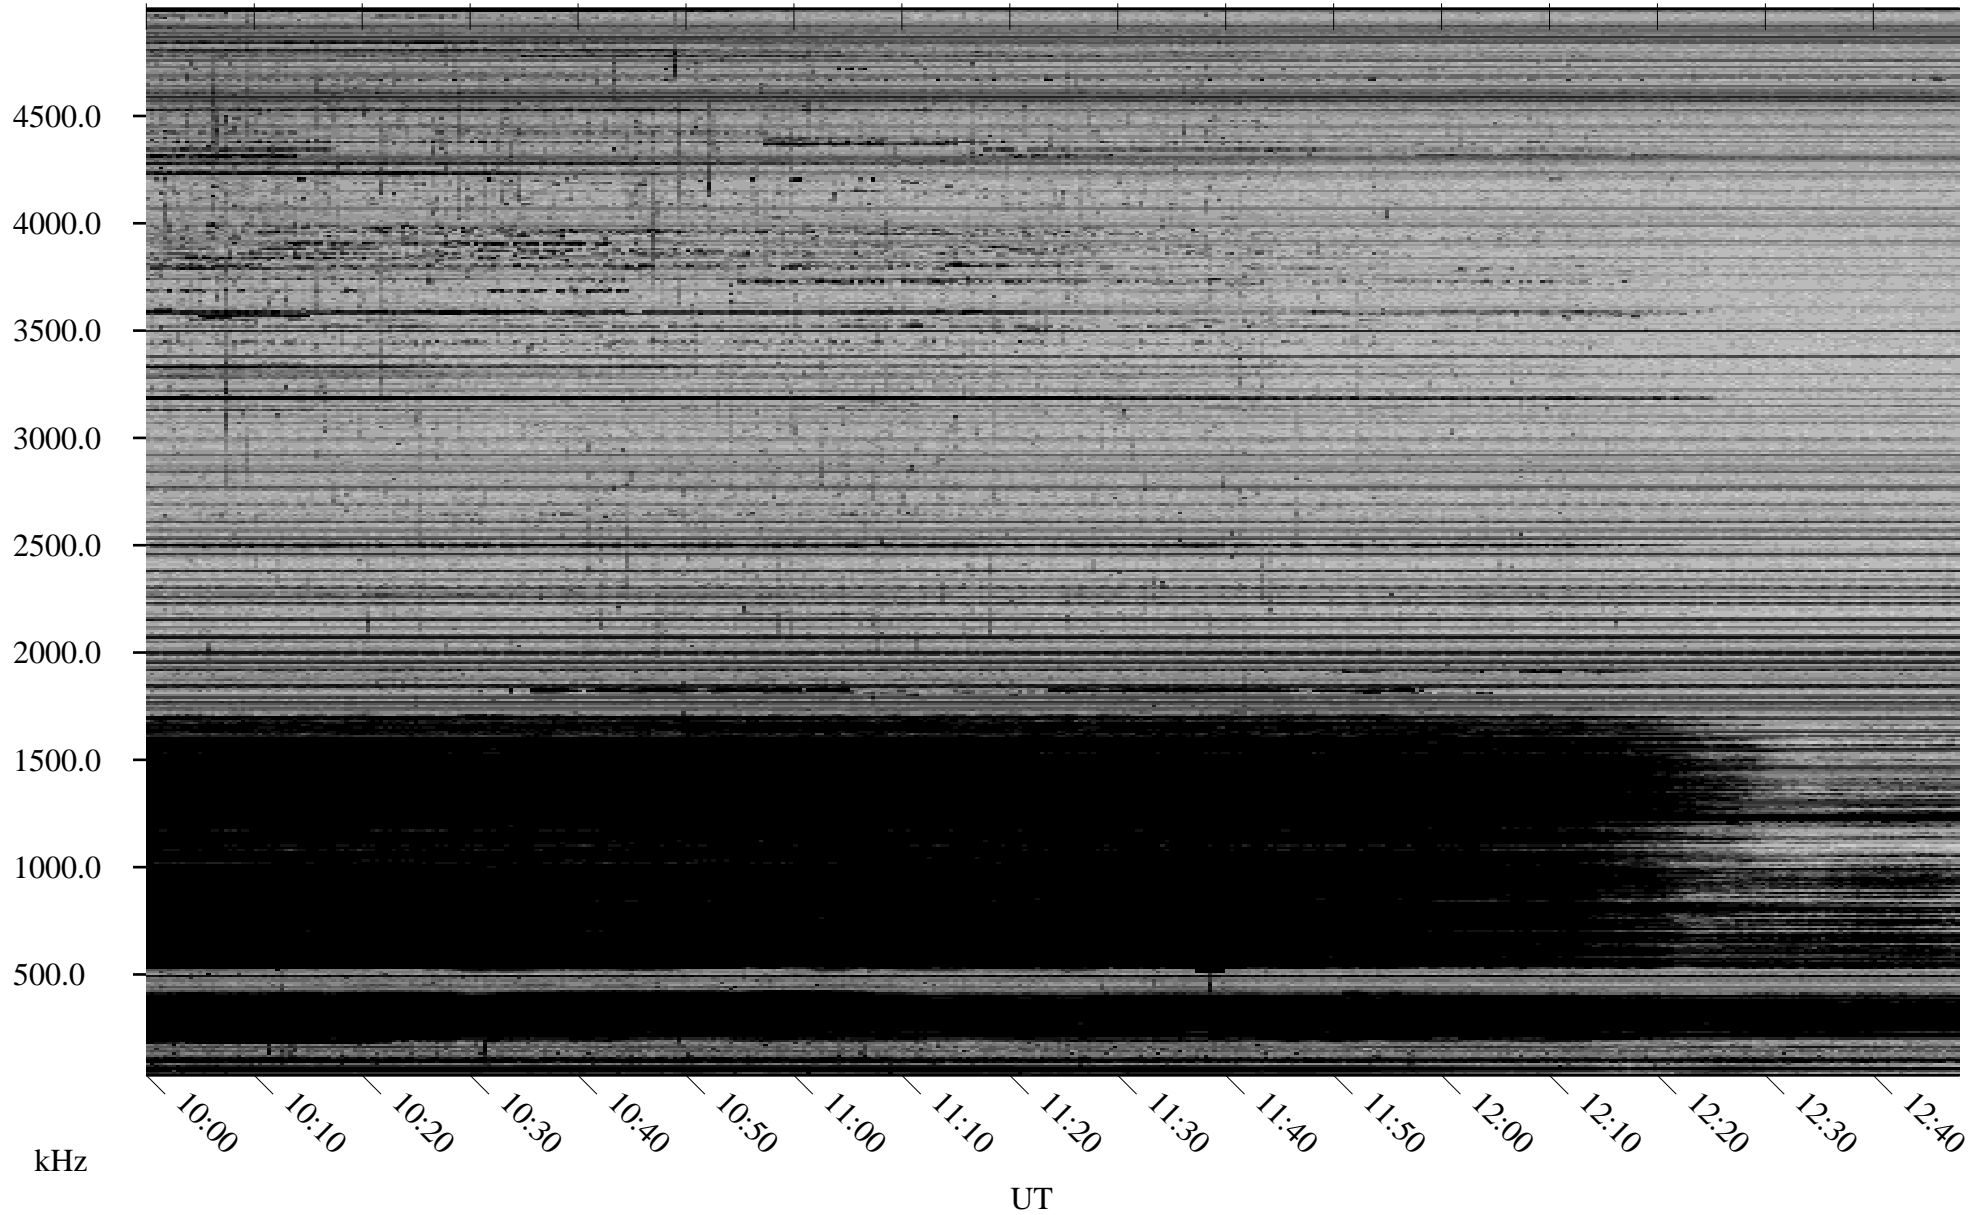

02/10/2008 Churchill, Manitoba

Linear Scale Black = 161 White = 15

ch08040l.r00SUm max_12

Page 3

02/10/2008 Churchill, Manitoba

Linear Scale Black = 161 White = 15

ch08040l.r00SUm max_12

Page 4

02/10/2008 Churchill, Manitoba

Linear Scale Black = 161 White = 15

ch08040l.r00SUm max_12

Page 5

02/10/2008 Churchill, Manitoba

Linear Scale Black = 161 White = 15

ch08040l.r00SUm max_12

Page 6

02/10/2008 Churchill, Manitoba

Linear Scale Black = 161 White = 15

ch08040l.r00SUm max_12

Page 7

02/10/2008 Churchill, Manitoba

Linear Scale Black = 161 White = 15

ch08040l.r00SUm max_12