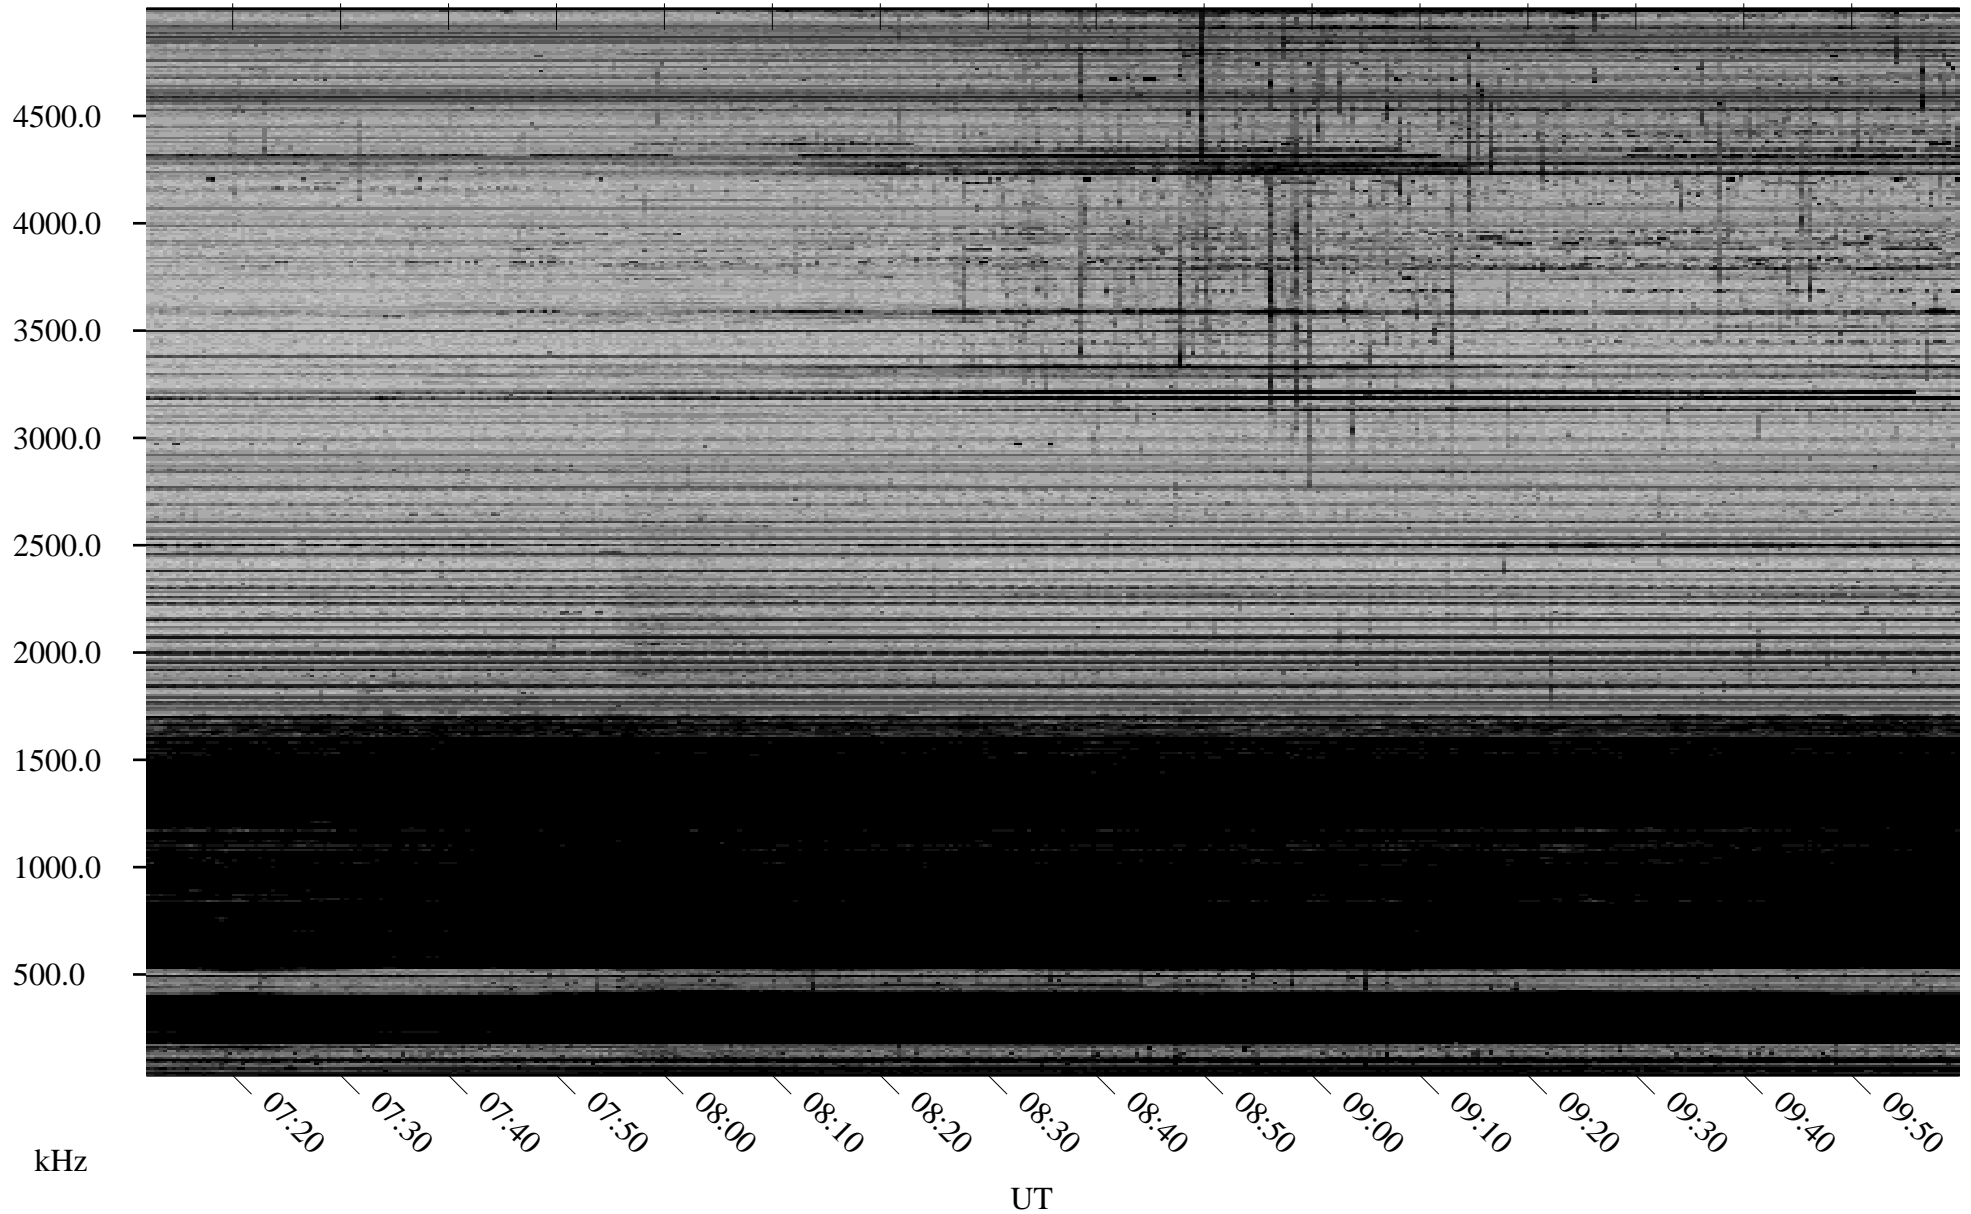

02/09/2008 Churchill, Manitoba

Linear Scale Black = 161 White = 15

ch08040l.r00SUm max_12

Page 1

02/09/2008 Churchill, Manitoba

Linear Scale Black = 161 White = 15

ch08040l.r00SUm max_12

Page 2

02/10/2008 Churchill, Manitoba

Linear Scale Black = 161 White = 15

ch08040l.r00SUm max_12

Page 3

02/10/2008 Churchill, Manitoba

Linear Scale Black = 161 White = 15

ch08040l.r00SUm max_12

Page 4

02/10/2008 Churchill, Manitoba

Linear Scale Black = 161 White = 15

ch08040l.r00SUm max_12

Page 5

02/10/2008 Churchill, Manitoba

Linear Scale Black = 161 White = 15

ch08040l.r00SUm max_12

Page 6

02/10/2008 Churchill, Manitoba

Linear Scale Black = 161 White = 15

ch08040l.r00SUm max_12

Page 7

02/10/2008 Churchill, Manitoba

Linear Scale Black = 161 White = 15

ch08040l.r00SUm max_12