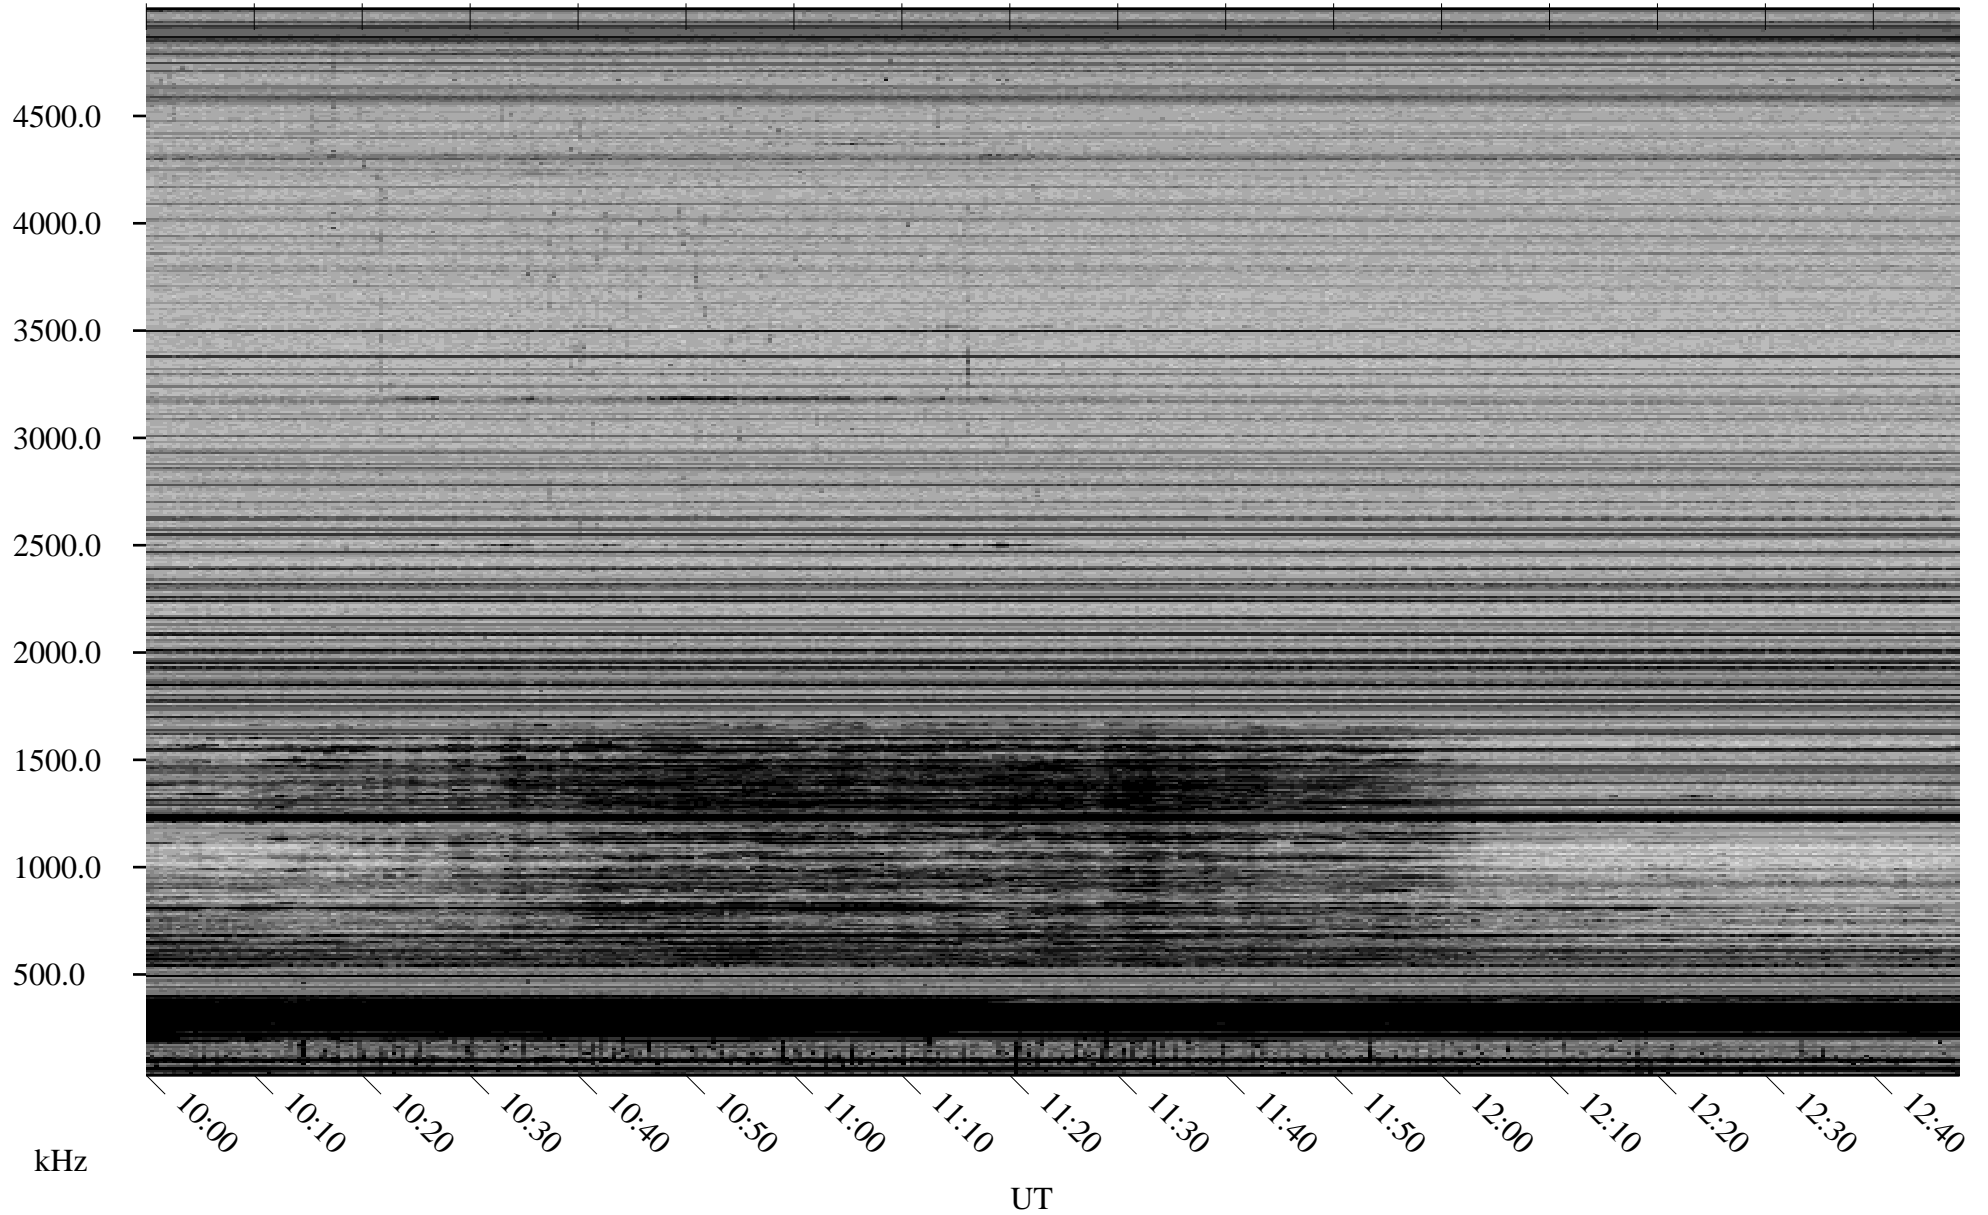

02/10/2008 Churchill, Manitoba

Linear Scale Black = 161 White = 15

ch080411.r00SUm max_12

Page 1

02/10/2008 Churchill, Manitoba

Linear Scale Black = 161 White = 15

ch080411.r00SUm max_12

Page 2

02/11/2008 Churchill, Manitoba

Linear Scale Black = 161 White = 15

ch080411.r00SUm max_12

Page 3

02/11/2008 Churchill, Manitoba

Linear Scale Black = 161 White = 15

ch080411.r00SUm max_12

Page 4

02/11/2008 Churchill, Manitoba

Linear Scale Black = 161 White = 15

ch080411.r00SUm max_12

Page 5

02/11/2008 Churchill, Manitoba

Linear Scale Black = 161 White = 15

ch080411.r00SUm max_12

Page 6

02/11/2008 Churchill, Manitoba

Linear Scale Black = 161 White = 15

ch080411.r00SUm max_12

Page 7

02/11/2008 Churchill, Manitoba

Linear Scale Black = 161 White = 15

ch080411.r00SUm max_12