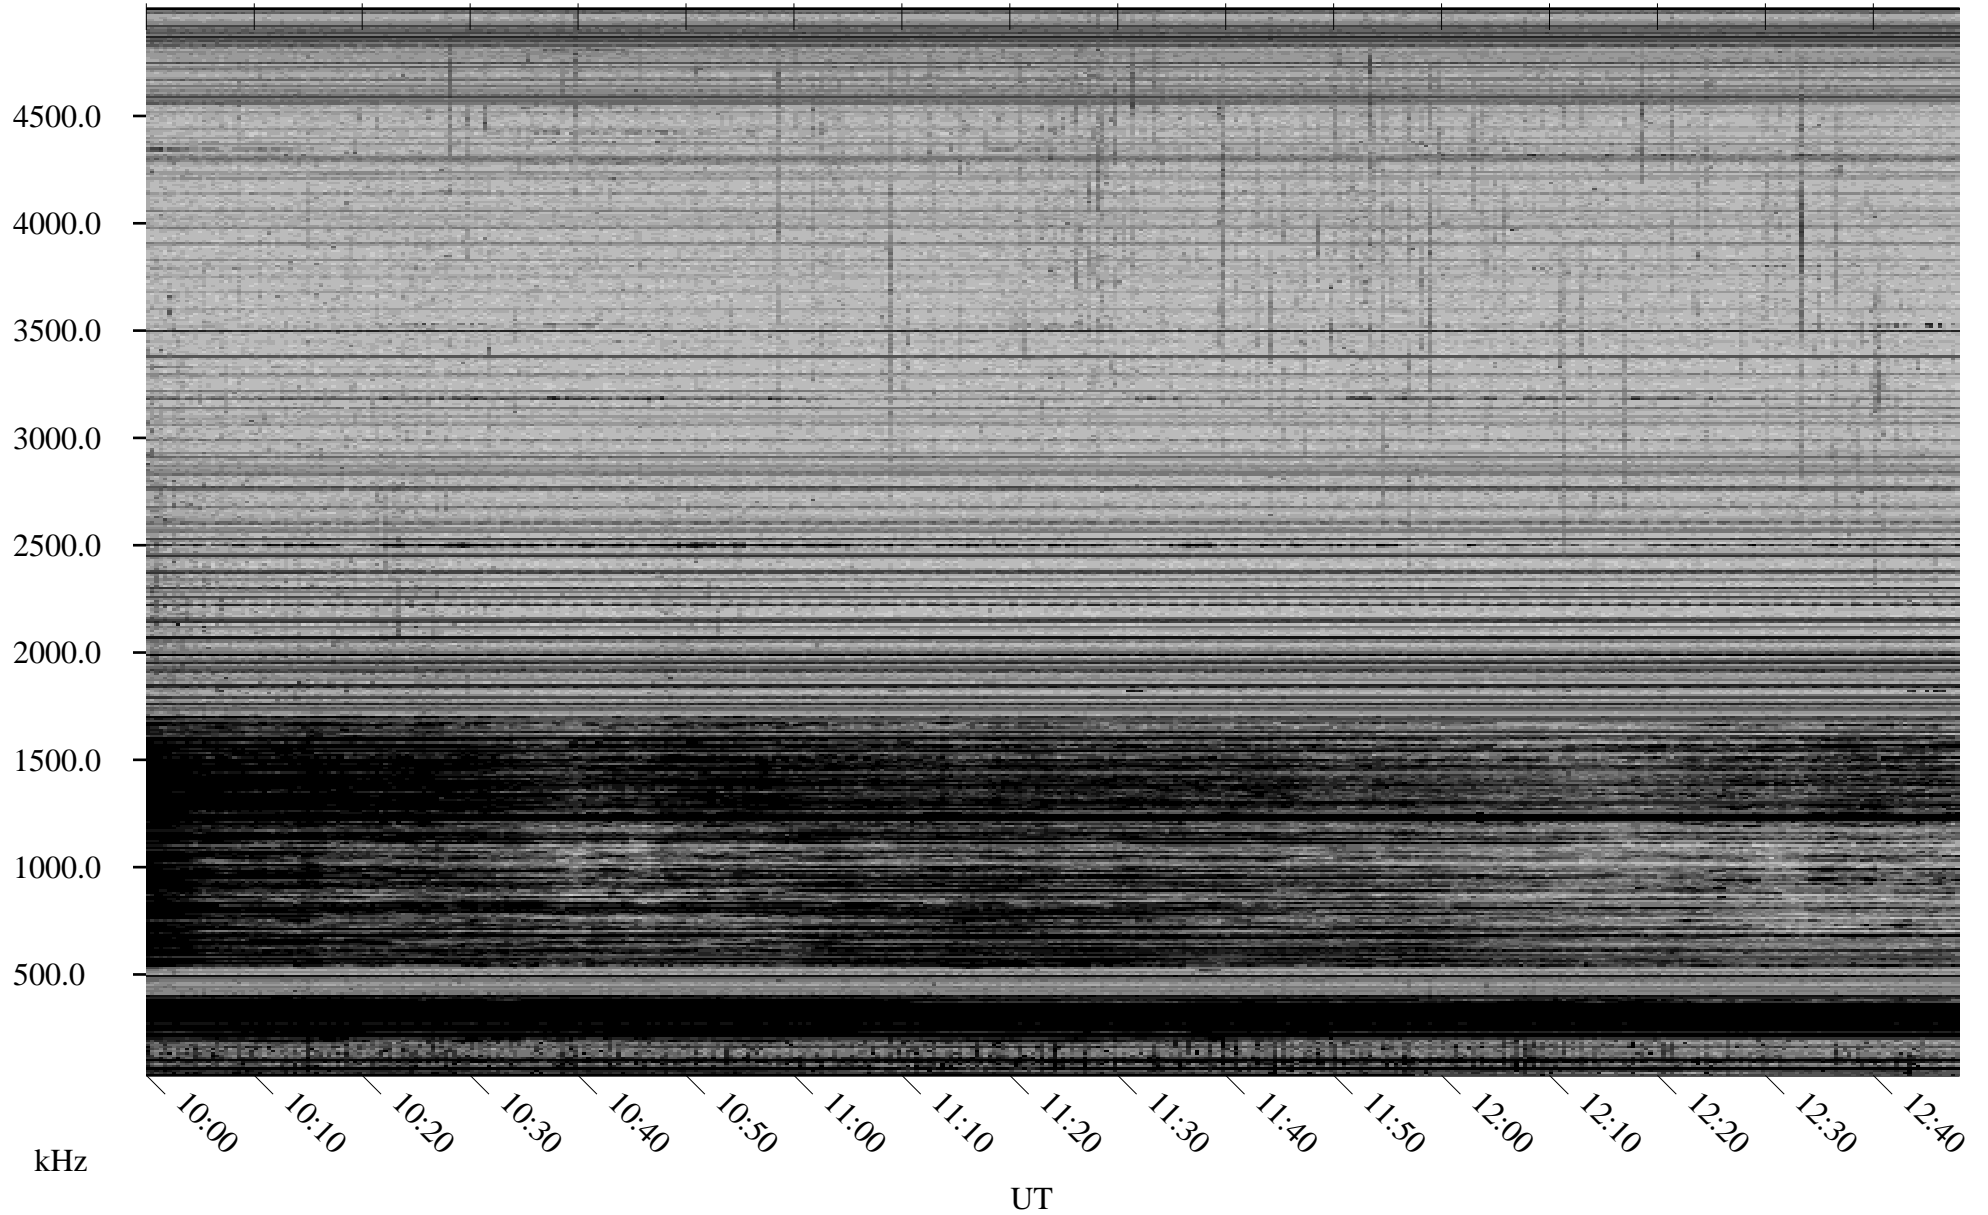

02/11/2008 Churchill, Manitoba

Linear Scale Black = 161 White = 15

ch08042l.r00SUm max_12

Page 1

02/11/2008 Churchill, Manitoba

Linear Scale Black = 161 White = 15

ch08042l.r00SUm max_12

Page 2

02/12/2008 Churchill, Manitoba

Linear Scale Black = 161 White = 15

ch08042l.r00SUm max_12

Page 3

02/12/2008 Churchill, Manitoba

Linear Scale Black = 161 White = 15

ch08042l.r00SUm max_12

Page 4

02/12/2008 Churchill, Manitoba

Linear Scale Black = 161 White = 15

ch08042l.r00SUm max_12

Page 5

02/12/2008 Churchill, Manitoba

Linear Scale Black = 161 White = 15

ch08042l.r00SUm max_12

Page 6

02/12/2008 Churchill, Manitoba

Linear Scale Black = 161 White = 15

ch08042l.r00SUm max_12

Page 7

02/12/2008 Churchill, Manitoba

Linear Scale Black = 161 White = 15

ch08042l.r00SUm max_12

Page 8