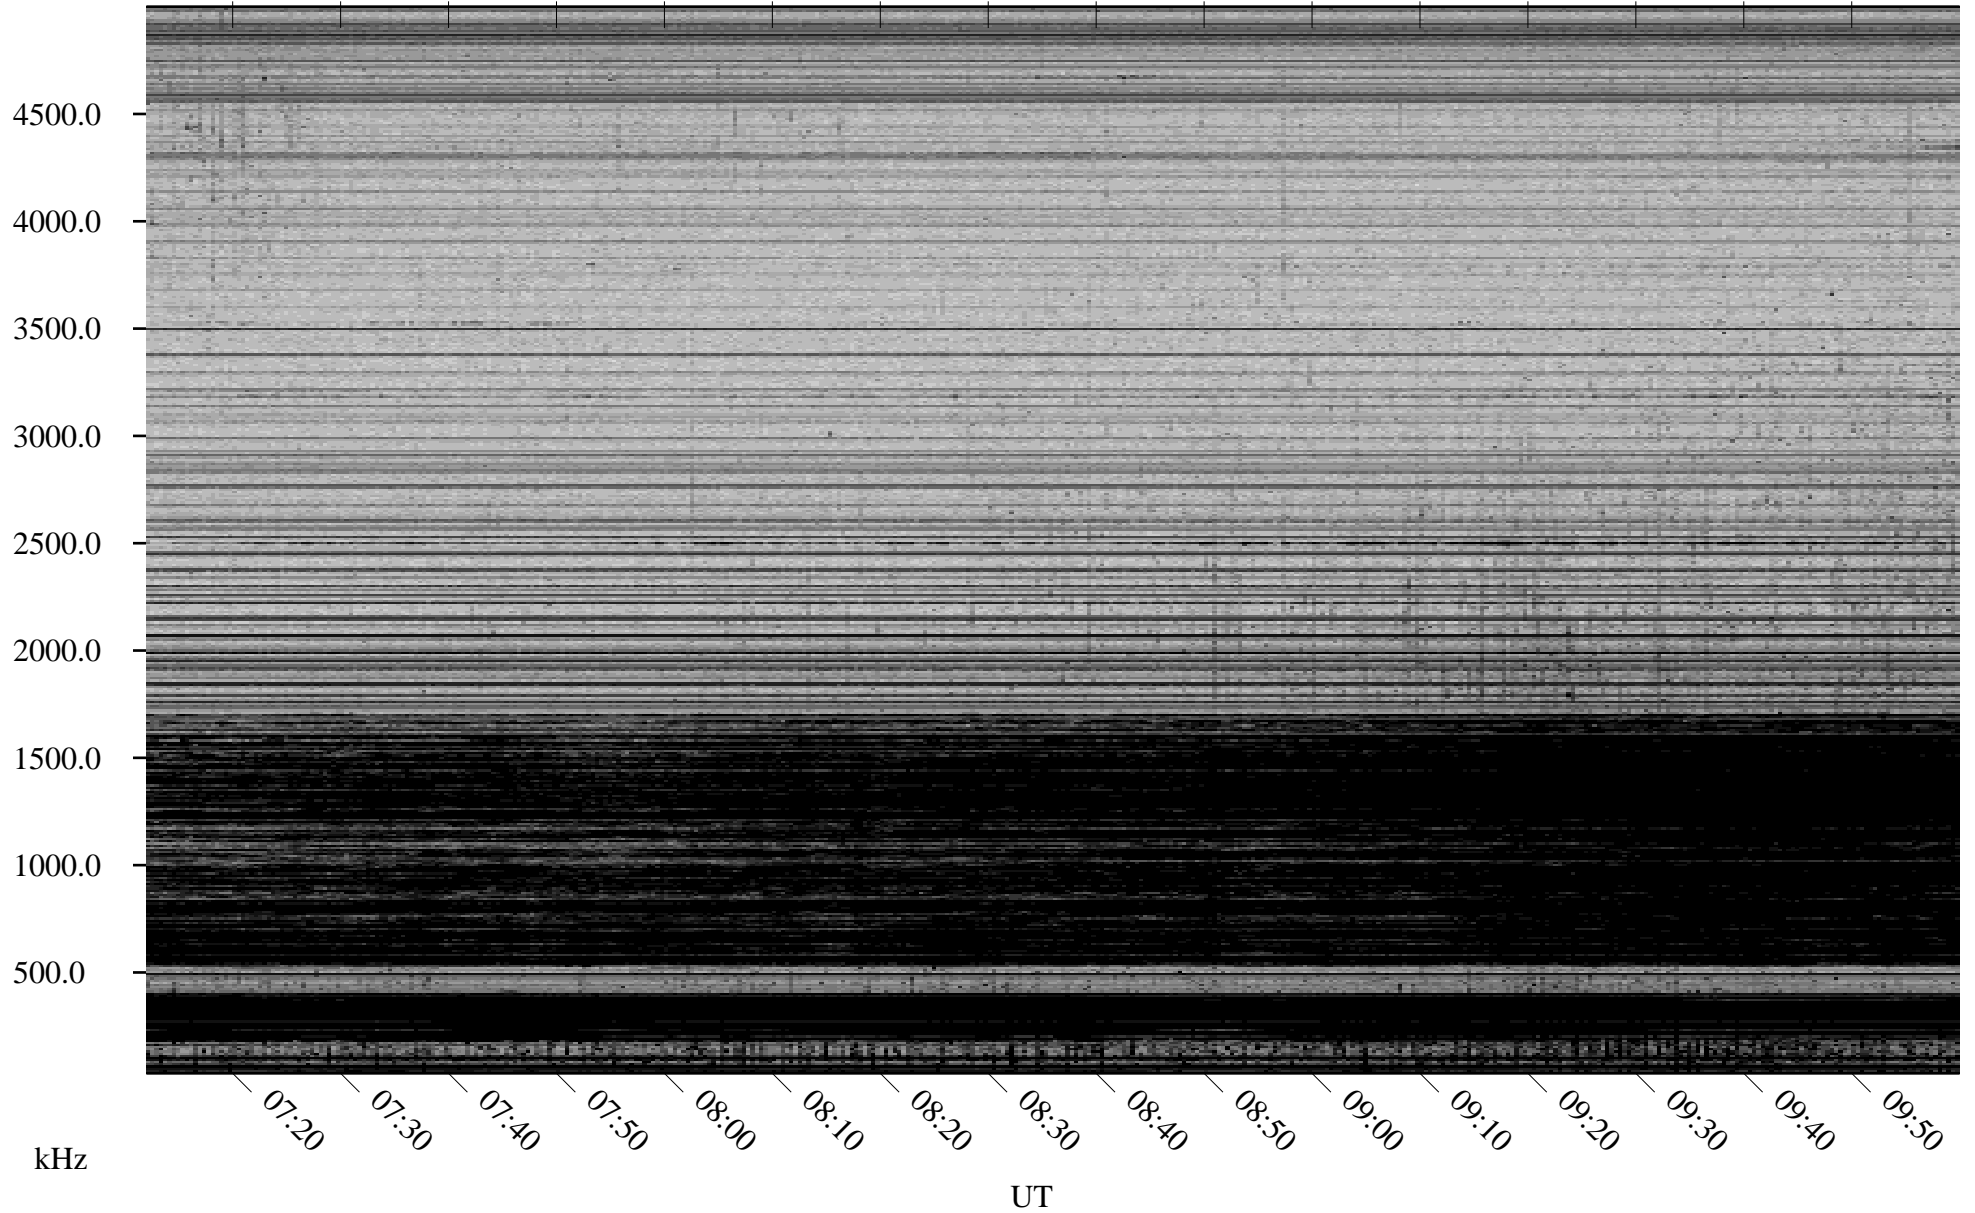

02/11/2008 Churchill, Manitoba

Linear Scale Black = 161 White = 15

ch08042l.r00SUm max_12

Page 1

02/11/2008 Churchill, Manitoba

Linear Scale Black = 161 White = 15

ch08042l.r00SUm max_12

Page 2

02/12/2008 Churchill, Manitoba

Linear Scale Black = 161 White = 15

ch08042l.r00SUm max_12

Page 3

02/12/2008 Churchill, Manitoba

Linear Scale Black = 161 White = 15

ch08042l.r00SUm max_12

Page 4

02/12/2008 Churchill, Manitoba

Linear Scale Black = 161 White = 15

ch08042l.r00SUm max_12

Page 5

02/12/2008 Churchill, Manitoba

Linear Scale Black = 161 White = 15

ch08042l.r00SUm max_12

Page 6

02/12/2008 Churchill, Manitoba

Linear Scale Black = 161 White = 15

ch08042l.r00SUm max_12

Page 7

02/12/2008 Churchill, Manitoba

Linear Scale Black = 161 White = 15

ch08042l.r00SUm max_12

Page 8