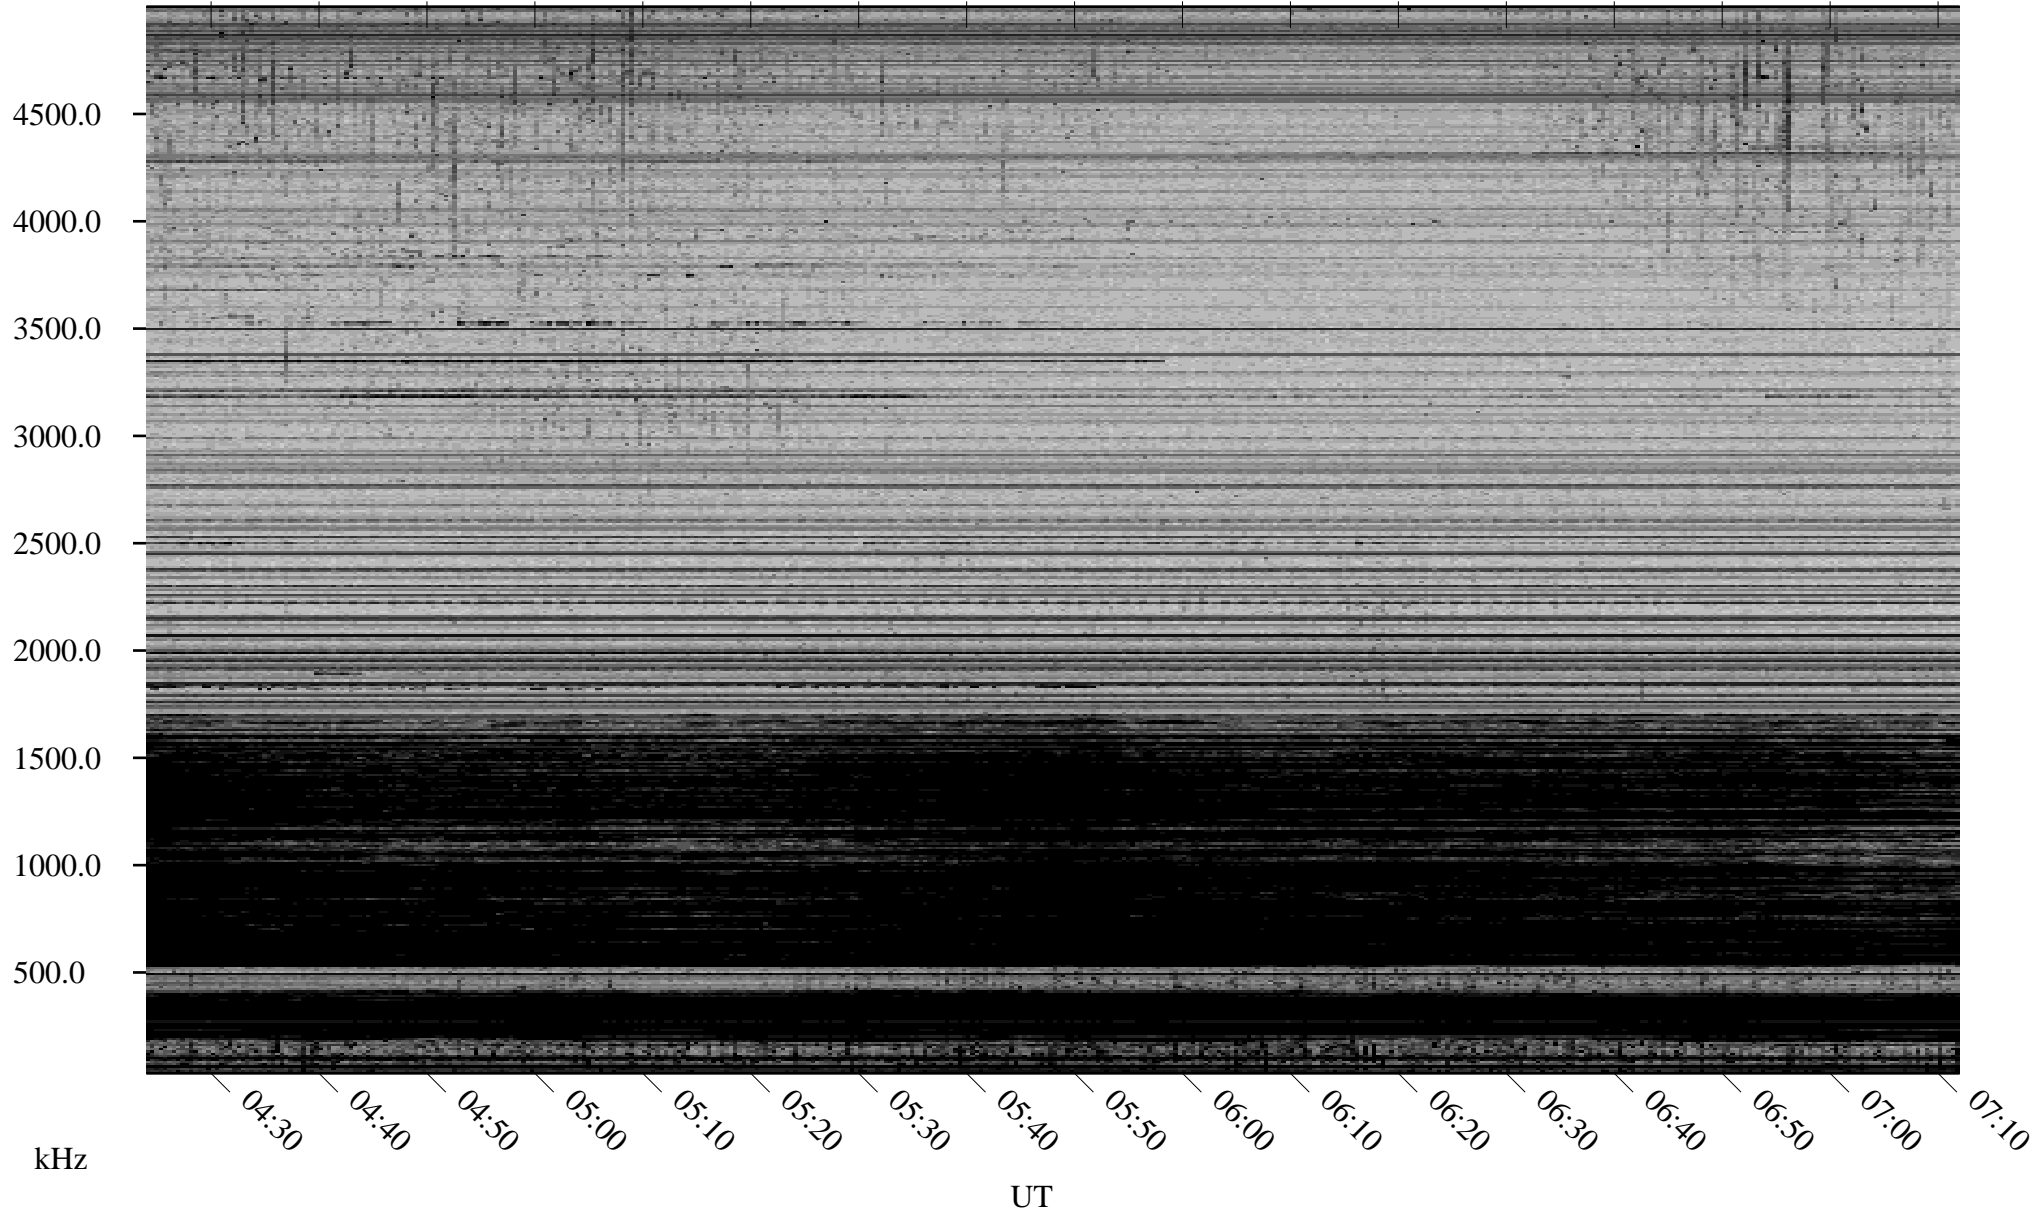

02/11/2008 Churchill, Manitoba

Linear Scale Black = 161 White = 15

ch08042l.r00SUm max_12

Page 1

02/11/2008 Churchill, Manitoba

Linear Scale Black = 161 White = 15

ch08042l.r00SUm max_12

Page 2

02/12/2008 Churchill, Manitoba

Linear Scale Black = 161 White = 15

ch08042l.r00SUm max_12

Page 3

02/12/2008 Churchill, Manitoba

Linear Scale Black = 161 White = 15

ch08042l.r00SUm max_12

Page 4

02/12/2008 Churchill, Manitoba

Linear Scale Black = 161 White = 15

ch08042l.r00SUm max_12

Page 5

02/12/2008 Churchill, Manitoba

Linear Scale Black = 161 White = 15

ch08042l.r00SUm max_12

Page 6

02/12/2008 Churchill, Manitoba

Linear Scale Black = 161 White = 15

ch08042l.r00SUm max_12

Page 7

02/12/2008 Churchill, Manitoba

Linear Scale Black = 161 White = 15

ch08042l.r00SUm max_12

Page 8