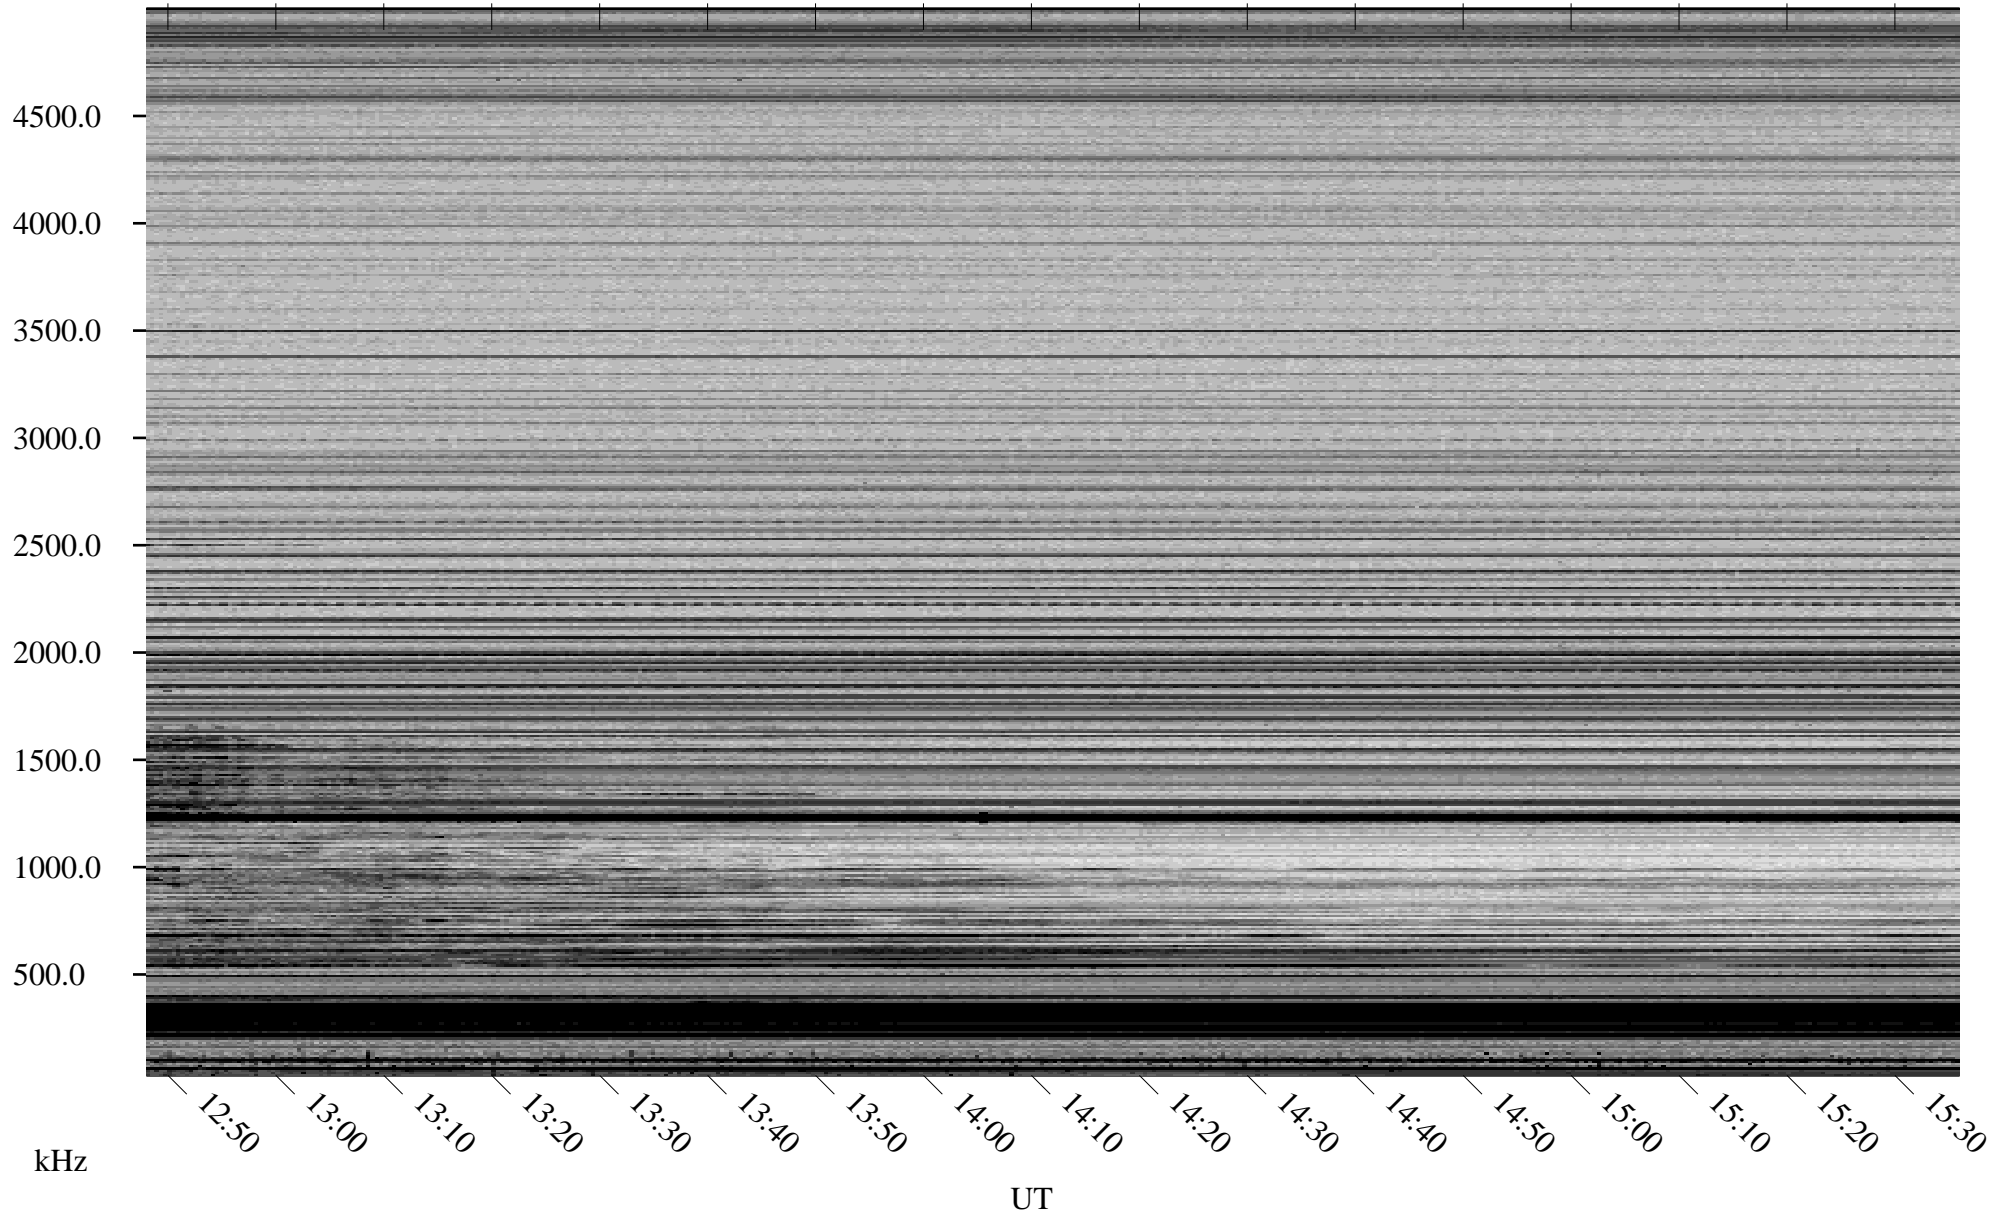

02/11/2008 Churchill, Manitoba

Linear Scale Black = 161 White = 15

ch08042l.r00SUm max_12

Page 1

02/11/2008 Churchill, Manitoba

Linear Scale Black = 161 White = 15

ch08042l.r00SUm max_12

Page 2

02/12/2008 Churchill, Manitoba

Linear Scale Black = 161 White = 15

ch08042l.r00SUm max_12

Page 3

02/12/2008 Churchill, Manitoba

Linear Scale Black = 161 White = 15

ch08042l.r00SUm max_12

Page 4

02/12/2008 Churchill, Manitoba

Linear Scale Black = 161 White = 15

ch08042l.r00SUm max_12

Page 5

02/12/2008 Churchill, Manitoba

Linear Scale Black = 161 White = 15

ch08042l.r00SUm max_12

Page 6

02/12/2008 Churchill, Manitoba

Linear Scale Black = 161 White = 15

ch08042l.r00SUm max_12

Page 7

02/12/2008 Churchill, Manitoba

Linear Scale Black = 161 White = 15

ch08042l.r00SUm max_12

Page 8