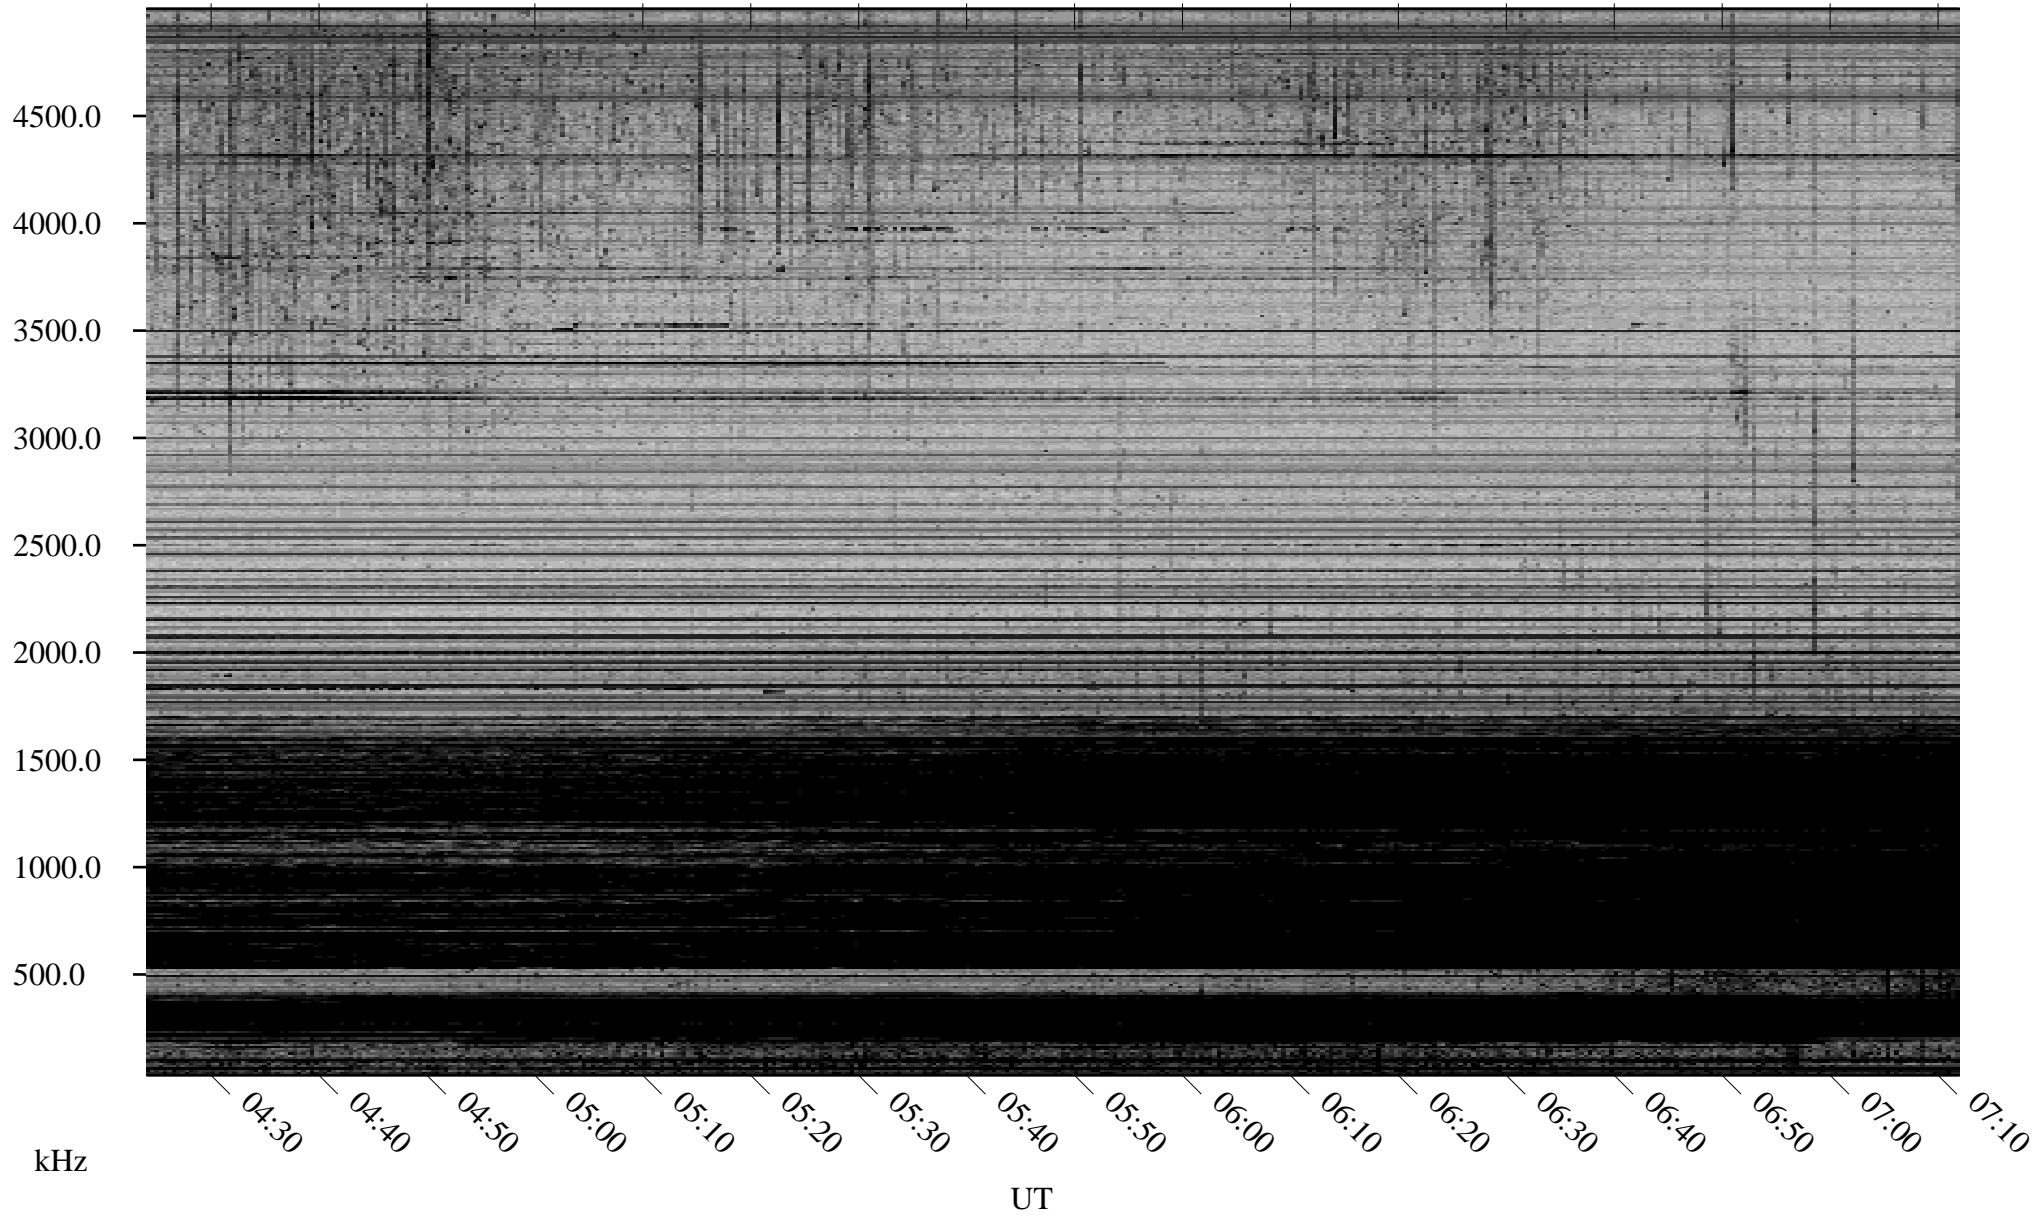

02/12/2008 Churchill, Manitoba

Linear Scale Black = 161 White = 15

ch08043l.r00SUm max_12

Page 1

02/12/2008 Churchill, Manitoba

Linear Scale Black = 161 White = 15

ch08043l.r00SUm max_12

Page 2

02/13/2008 Churchill, Manitoba

Linear Scale Black = 161 White = 15

ch08043l.r00SUm max_12

Page 3

02/13/2008 Churchill, Manitoba

Linear Scale Black = 161 White = 15

ch08043l.r00SUm max_12

Page 4

02/13/2008 Churchill, Manitoba

Linear Scale Black = 161 White = 15

ch08043l.r00SUm max_12

Page 5

02/13/2008 Churchill, Manitoba

Linear Scale Black = 161 White = 15

ch08043l.r00SUm max_12

Page 6

02/13/2008 Churchill, Manitoba

Linear Scale Black = 161 White = 15

ch08043l.r00SUm max_12

Page 7

02/13/2008 Churchill, Manitoba

Linear Scale Black = 161 White = 15

ch08043l.r00SUm max_12

Page 8