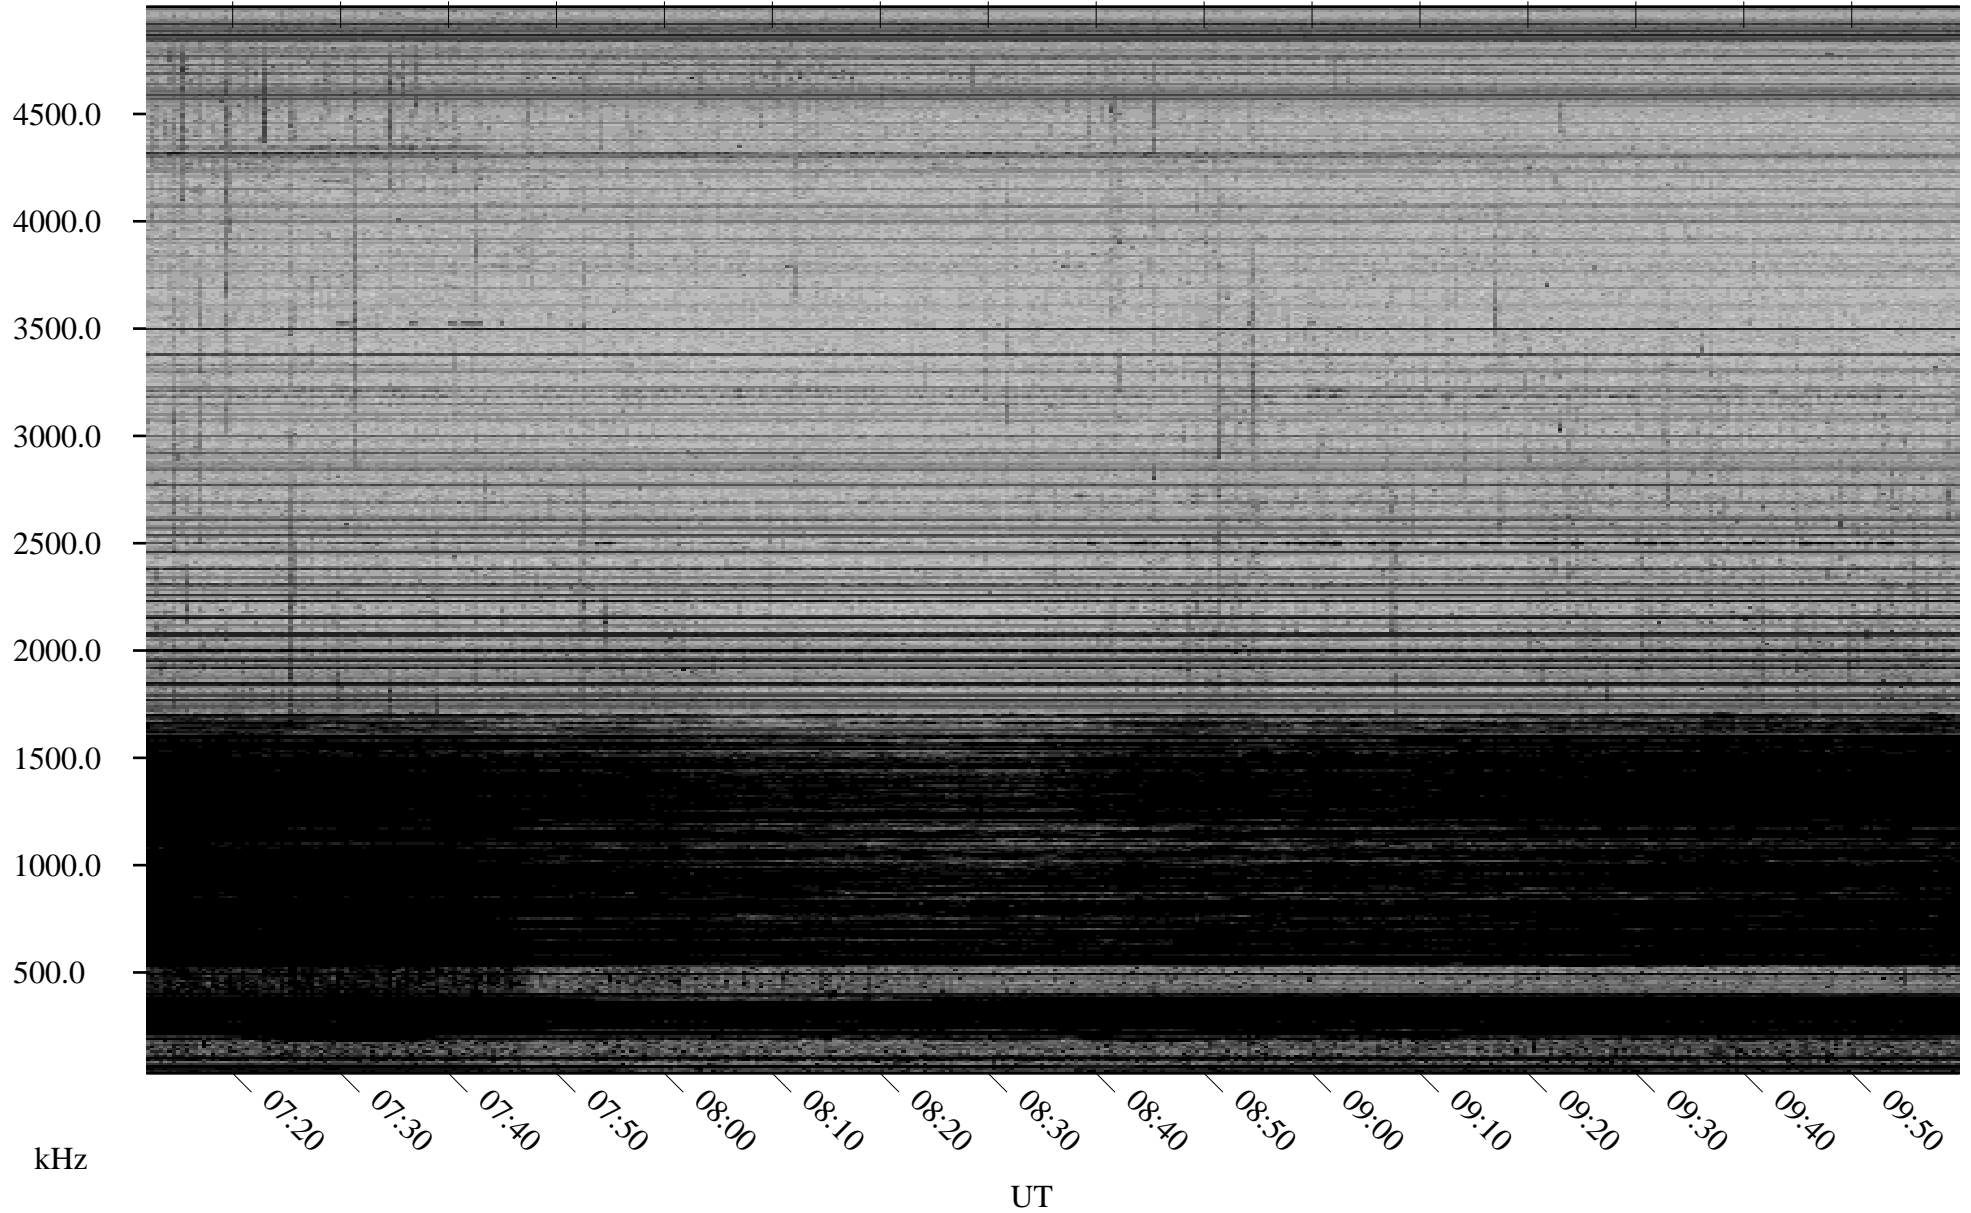

02/12/2008 Churchill, Manitoba

Linear Scale Black = 161 White = 15

ch08043l.r00SUm max_12

Page 1

02/12/2008 Churchill, Manitoba

Linear Scale Black = 161 White = 15

ch08043l.r00SUm max_12

Page 2

02/13/2008 Churchill, Manitoba

Linear Scale Black = 161 White = 15

ch08043l.r00SUm max_12

Page 3

02/13/2008 Churchill, Manitoba

Linear Scale Black = 161 White = 15

ch08043l.r00SUm max_12

Page 4

02/13/2008 Churchill, Manitoba

Linear Scale Black = 161 White = 15

ch08043l.r00SUm max_12

Page 5

02/13/2008 Churchill, Manitoba

Linear Scale Black = 161 White = 15

ch08043l.r00SUm max_12

Page 6

02/13/2008 Churchill, Manitoba

Linear Scale Black = 161 White = 15

ch08043l.r00SUm max_12

Page 7

02/13/2008 Churchill, Manitoba

Linear Scale Black = 161 White = 15

ch08043l.r00SUm max_12

Page 8