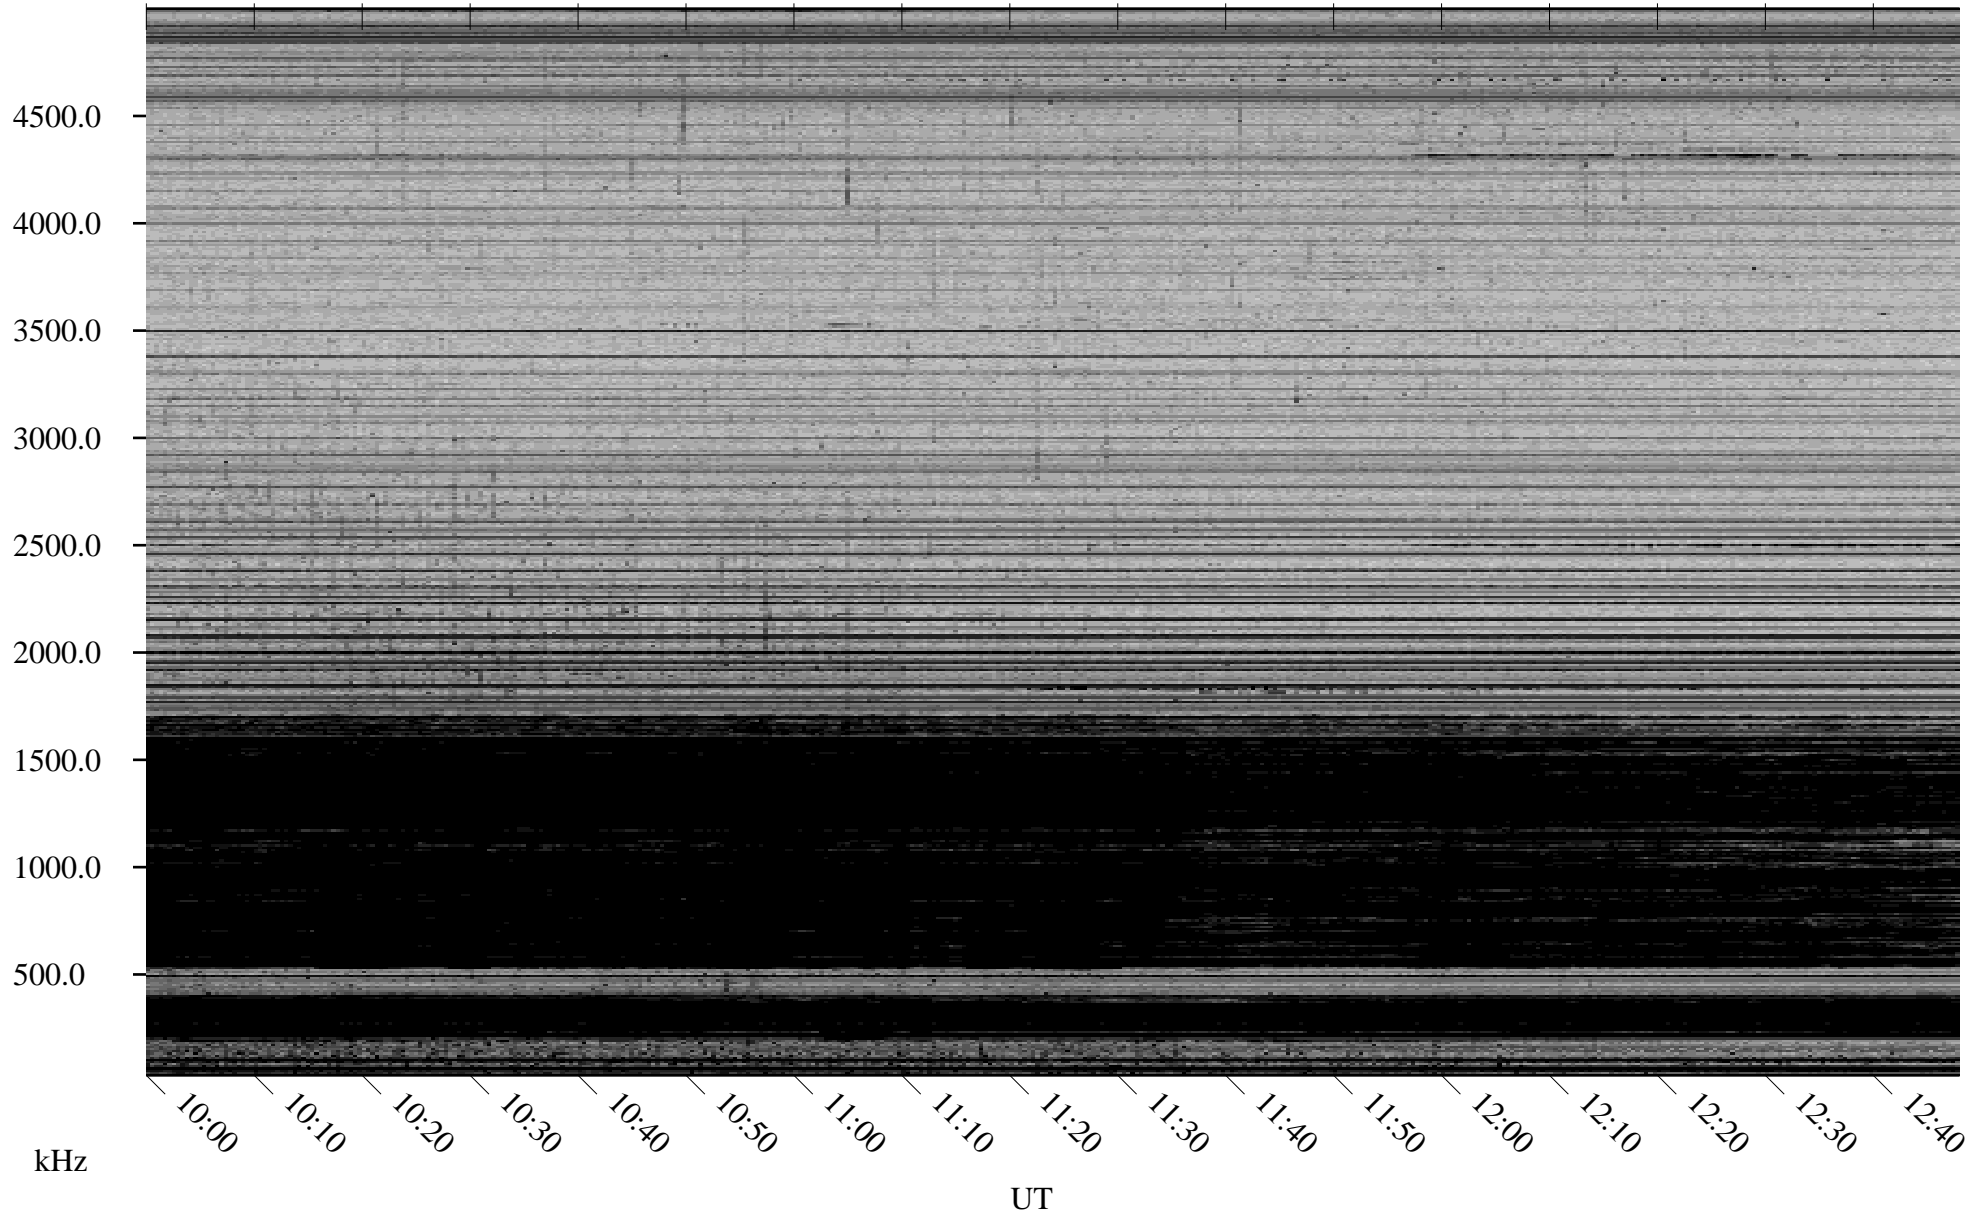

02/12/2008 Churchill, Manitoba

Linear Scale Black = 161 White = 15

ch08043l.r00SUm max_12

Page 1

02/12/2008 Churchill, Manitoba

Linear Scale Black = 161 White = 15

ch08043l.r00SUm max_12

Page 2

02/13/2008 Churchill, Manitoba

Linear Scale Black = 161 White = 15

ch08043l.r00SUm max_12

Page 3

02/13/2008 Churchill, Manitoba

Linear Scale Black = 161 White = 15

ch08043l.r00SUm max_12

Page 4

02/13/2008 Churchill, Manitoba

Linear Scale Black = 161 White = 15

ch08043l.r00SUm max_12

Page 5

02/13/2008 Churchill, Manitoba

Linear Scale Black = 161 White = 15

ch08043l.r00SUm max_12

Page 6

02/13/2008 Churchill, Manitoba

Linear Scale Black = 161 White = 15

ch08043l.r00SUm max_12

Page 7

02/13/2008 Churchill, Manitoba

Linear Scale Black = 161 White = 15

ch08043l.r00SUm max_12

Page 8