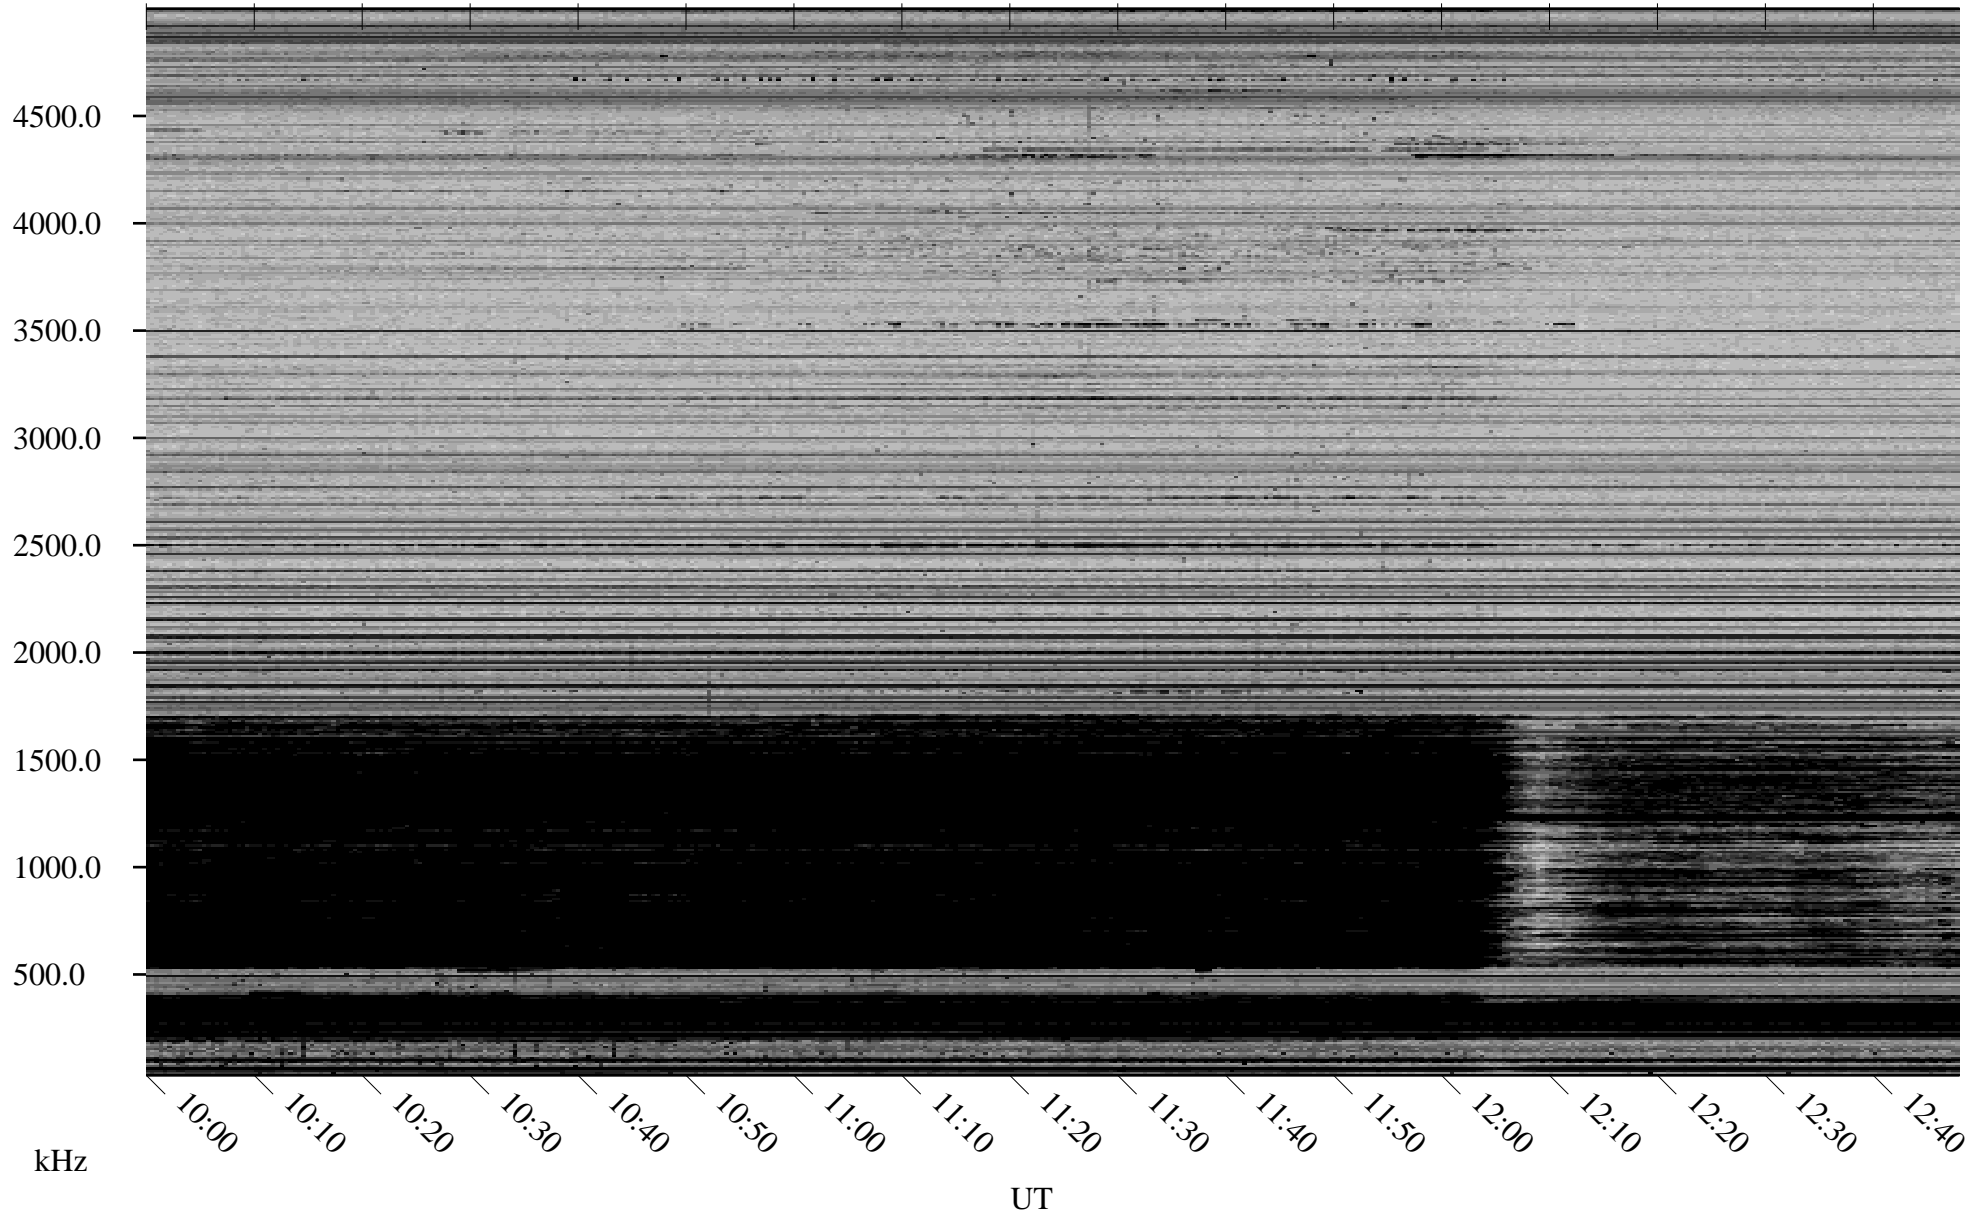

02/13/2008 Churchill, Manitoba

Linear Scale Black = 161 White = 15

ch08044l.r00SUm max_12

Page 1

02/13/2008 Churchill, Manitoba

Linear Scale Black = 161 White = 15

ch08044l.r00SUm max_12

Page 2

02/14/2008 Churchill, Manitoba

Linear Scale Black = 161 White = 15

ch08044l.r00SUm max_12

Page 3

02/14/2008 Churchill, Manitoba

Linear Scale Black = 161 White = 15

ch08044l.r00SUm max_12

Page 4

02/14/2008 Churchill, Manitoba

Linear Scale Black = 161 White = 15

ch08044l.r00SUm max_12

Page 5

02/14/2008 Churchill, Manitoba

Linear Scale Black = 161 White = 15

ch08044l.r00SUm max_12

Page 6

02/14/2008 Churchill, Manitoba

Linear Scale Black = 161 White = 15

ch08044l.r00SUm max_12

Page 7

02/14/2008 Churchill, Manitoba

Linear Scale Black = 161 White = 15

ch08044l.r00SUm max_12