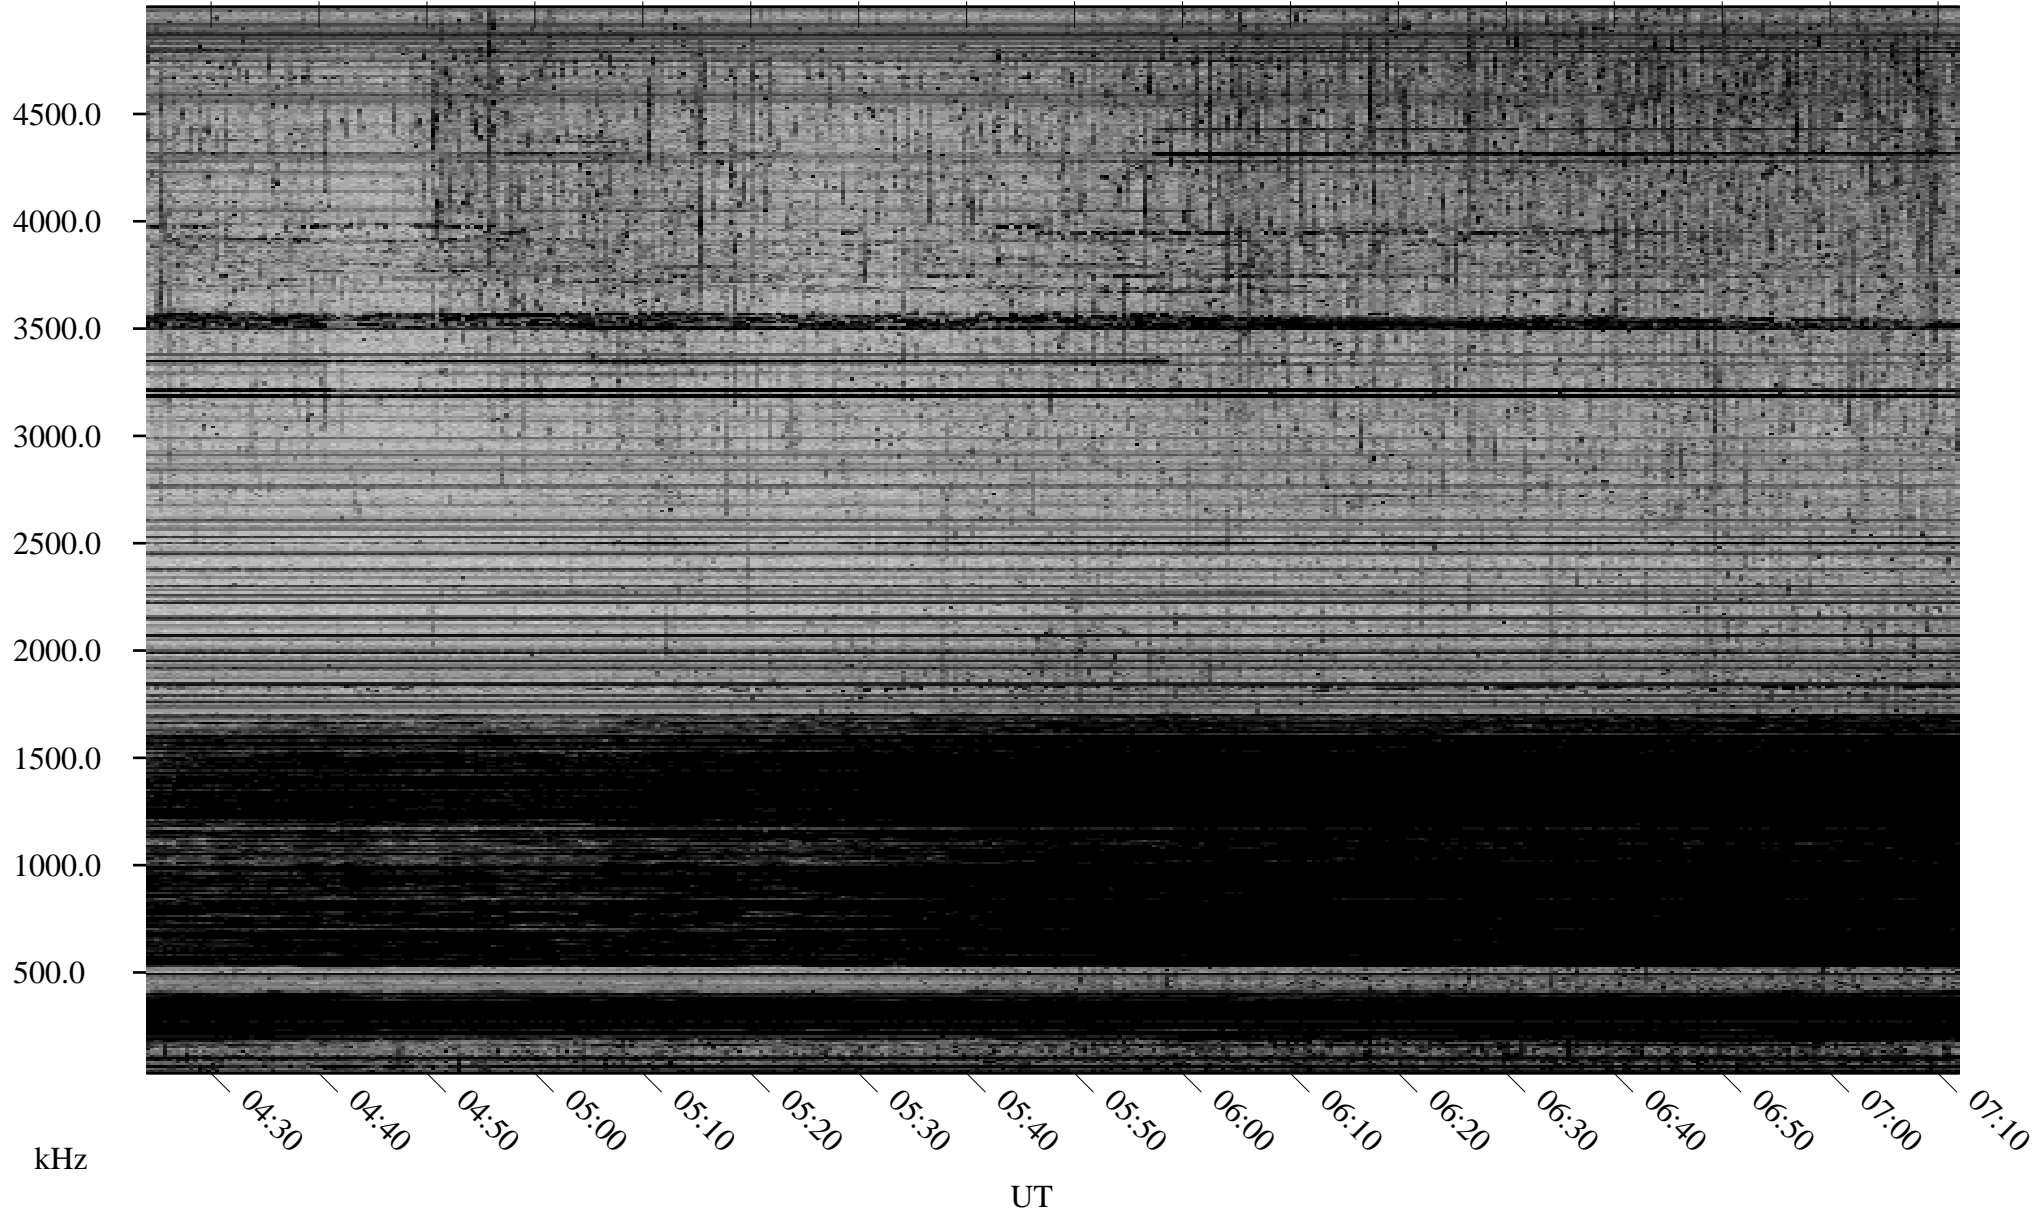

02/15/2008 Churchill, Manitoba

Linear Scale Black = 161 White = 15

ch08046l.r00SUm max_12

Page 1

02/15/2008 Churchill, Manitoba

Linear Scale Black = 161 White = 15

ch08046l.r00SUm max_12

Page 2

02/16/2008 Churchill, Manitoba

Linear Scale Black = 161 White = 15

ch08046l.r00SUm max_12

Page 3

02/16/2008 Churchill, Manitoba

Linear Scale Black = 161 White = 15

ch08046l.r00SUm max_12

Page 4

02/16/2008 Churchill, Manitoba

Linear Scale Black = 161 White = 15

ch08046l.r00SUm max_12

Page 5

02/16/2008 Churchill, Manitoba

Linear Scale Black = 161 White = 15

ch08046l.r00SUm max_12

Page 6

02/16/2008 Churchill, Manitoba

Linear Scale Black = 161 White = 15

ch08046l.r00SUm max_12

Page 7

02/16/2008 Churchill, Manitoba

Linear Scale Black = 161 White = 15

ch08046l.r00SUm max_12

Page 8