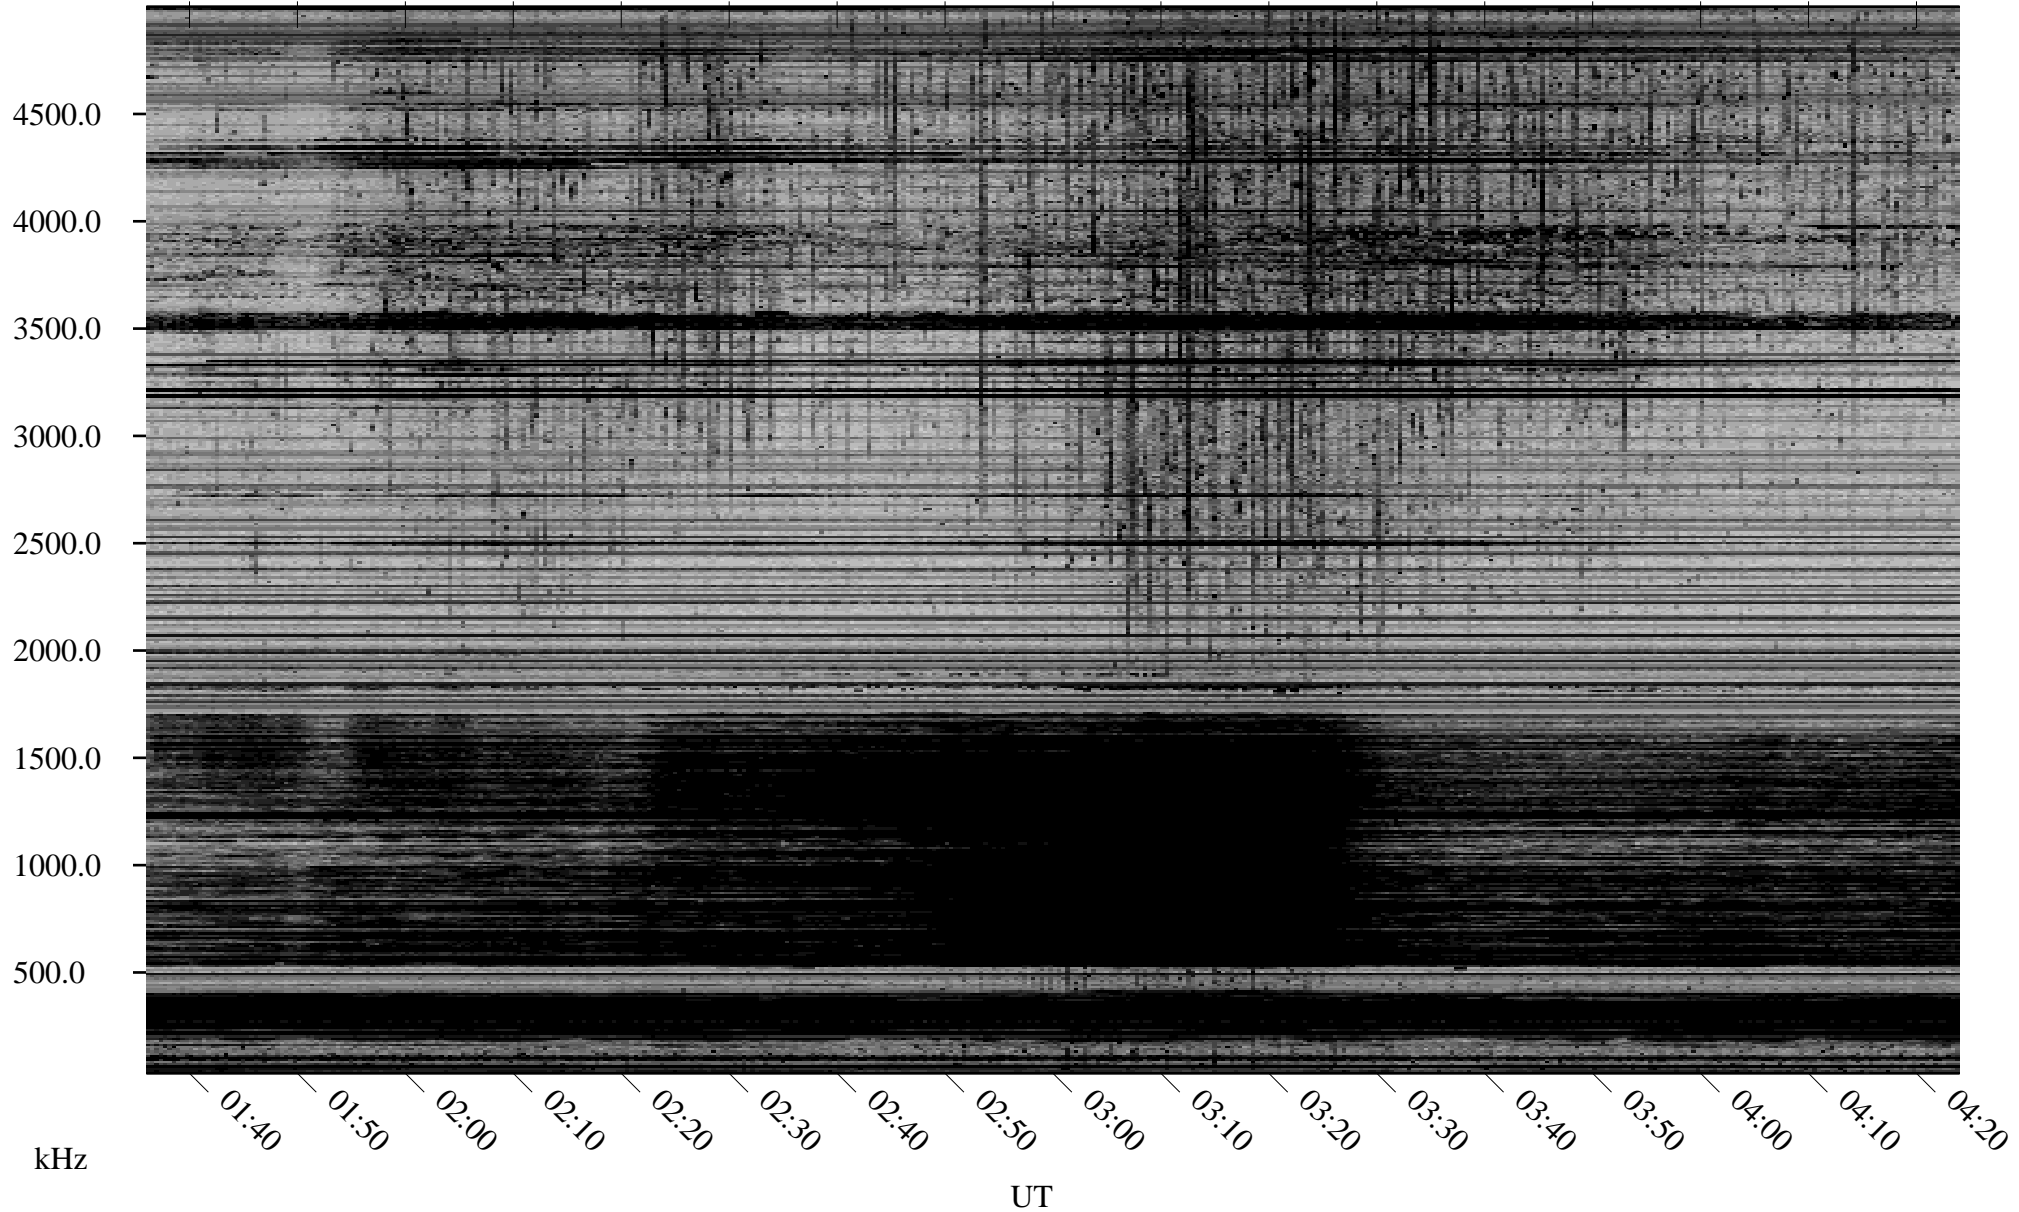

02/15/2008 Churchill, Manitoba

Linear Scale Black = 161 White = 15

ch08046l.r00SUm max_12

Page 1

02/15/2008 Churchill, Manitoba

Linear Scale Black = 161 White = 15

ch08046l.r00SUm max_12

Page 2

02/16/2008 Churchill, Manitoba

Linear Scale Black = 161 White = 15

ch08046l.r00SUm max_12

Page 3

02/16/2008 Churchill, Manitoba

Linear Scale Black = 161 White = 15

ch08046l.r00SUm max_12

Page 4

02/16/2008 Churchill, Manitoba

Linear Scale Black = 161 White = 15

ch08046l.r00SUm max_12

Page 5

02/16/2008 Churchill, Manitoba

Linear Scale Black = 161 White = 15

ch08046l.r00SUm max_12

Page 6

02/16/2008 Churchill, Manitoba

Linear Scale Black = 161 White = 15

ch08046l.r00SUm max_12

Page 7

02/16/2008 Churchill, Manitoba

Linear Scale Black = 161 White = 15

ch08046l.r00SUm max_12

Page 8