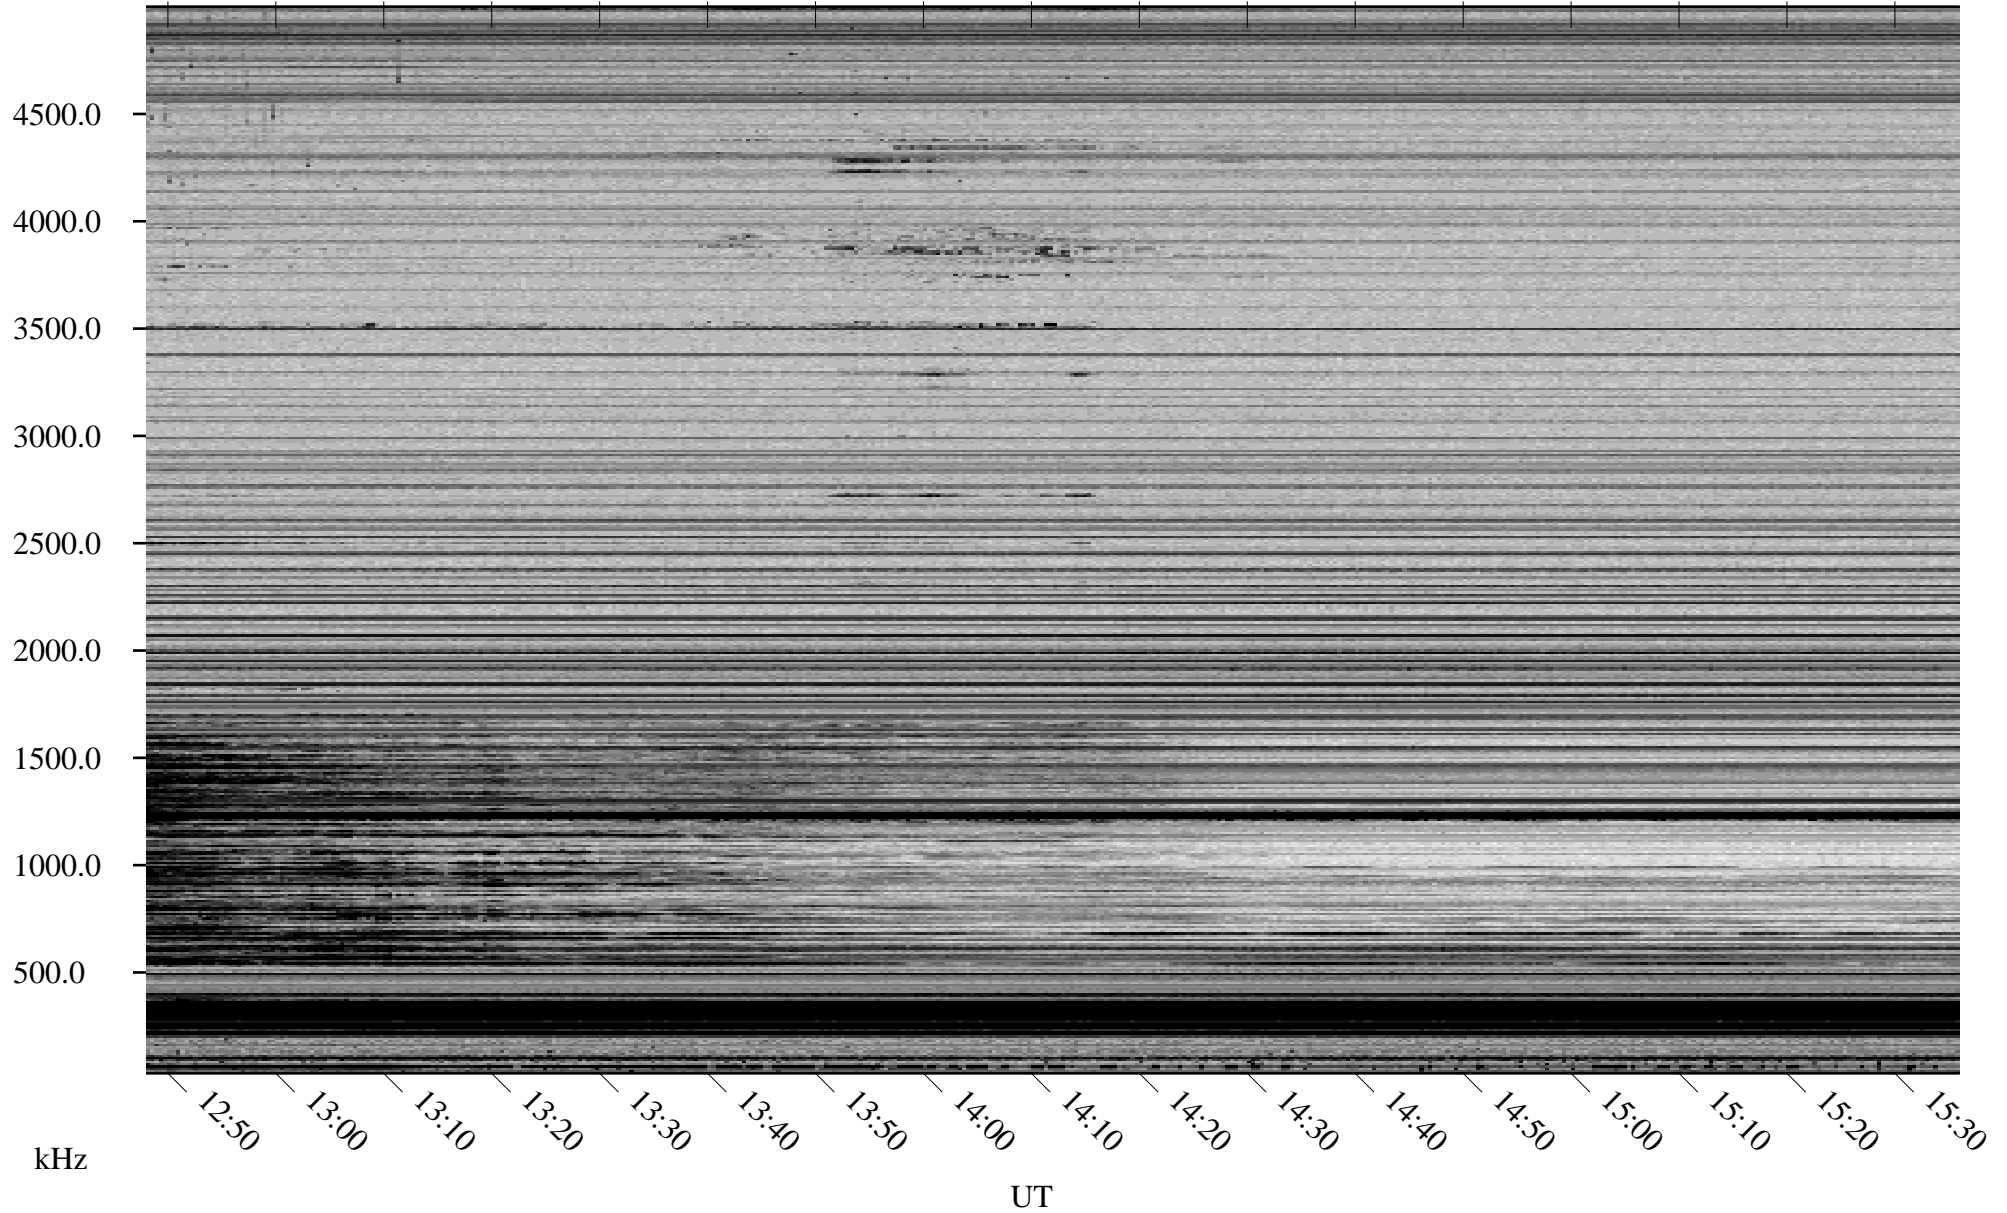

02/15/2008 Churchill, Manitoba

Linear Scale Black = 161 White = 15

ch08046l.r00SUm max_12

Page 1

02/15/2008 Churchill, Manitoba

Linear Scale Black = 161 White = 15

ch08046l.r00SUm max_12

Page 2

02/16/2008 Churchill, Manitoba

Linear Scale Black = 161 White = 15

ch08046l.r00SUm max_12

Page 3

02/16/2008 Churchill, Manitoba

Linear Scale Black = 161 White = 15

ch08046l.r00SUm max_12

Page 4

02/16/2008 Churchill, Manitoba

Linear Scale Black = 161 White = 15

ch08046l.r00SUm max_12

Page 5

02/16/2008 Churchill, Manitoba

Linear Scale Black = 161 White = 15

ch08046l.r00SUm max_12

Page 6

02/16/2008 Churchill, Manitoba

Linear Scale Black = 161 White = 15

ch08046l.r00SUm max_12

Page 7

02/16/2008 Churchill, Manitoba

Linear Scale Black = 161 White = 15

ch08046l.r00SUm max_12

Page 8