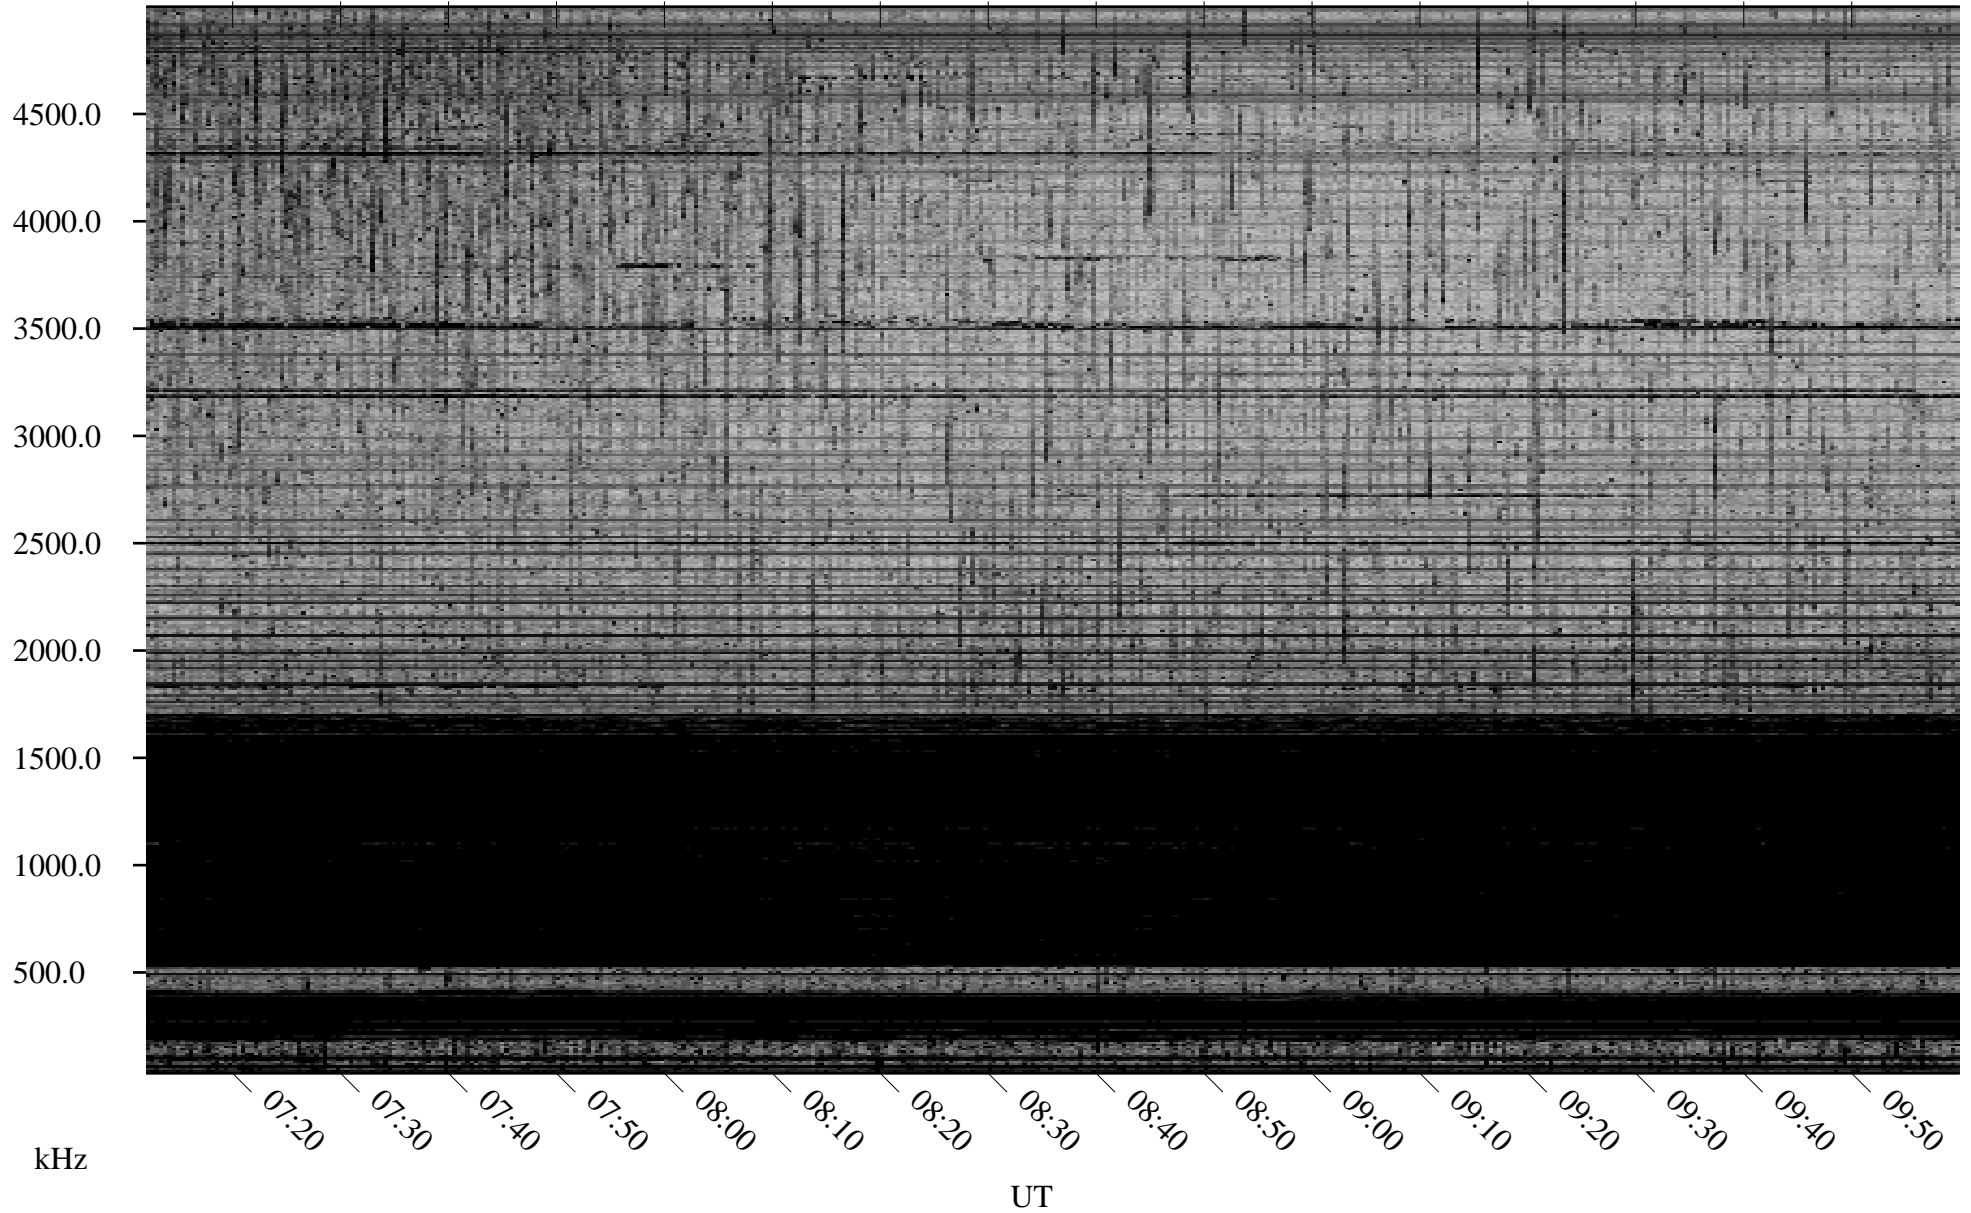

02/15/2008 Churchill, Manitoba

Linear Scale Black = 161 White = 15

ch08046l.r00SUm max_12

Page 1

02/15/2008 Churchill, Manitoba

Linear Scale Black = 161 White = 15

ch08046l.r00SUm max_12

Page 2

02/16/2008 Churchill, Manitoba

Linear Scale Black = 161 White = 15

ch08046l.r00SUm max_12

Page 3

02/16/2008 Churchill, Manitoba

Linear Scale Black = 161 White = 15

ch08046l.r00SUm max_12

Page 4

02/16/2008 Churchill, Manitoba

Linear Scale Black = 161 White = 15

ch08046l.r00SUm max_12

Page 5

02/16/2008 Churchill, Manitoba

Linear Scale Black = 161 White = 15

ch08046l.r00SUm max_12

Page 6

02/16/2008 Churchill, Manitoba

Linear Scale Black = 161 White = 15

ch08046l.r00SUm max_12

Page 7

02/16/2008 Churchill, Manitoba

Linear Scale Black = 161 White = 15

ch08046l.r00SUm max_12

Page 8