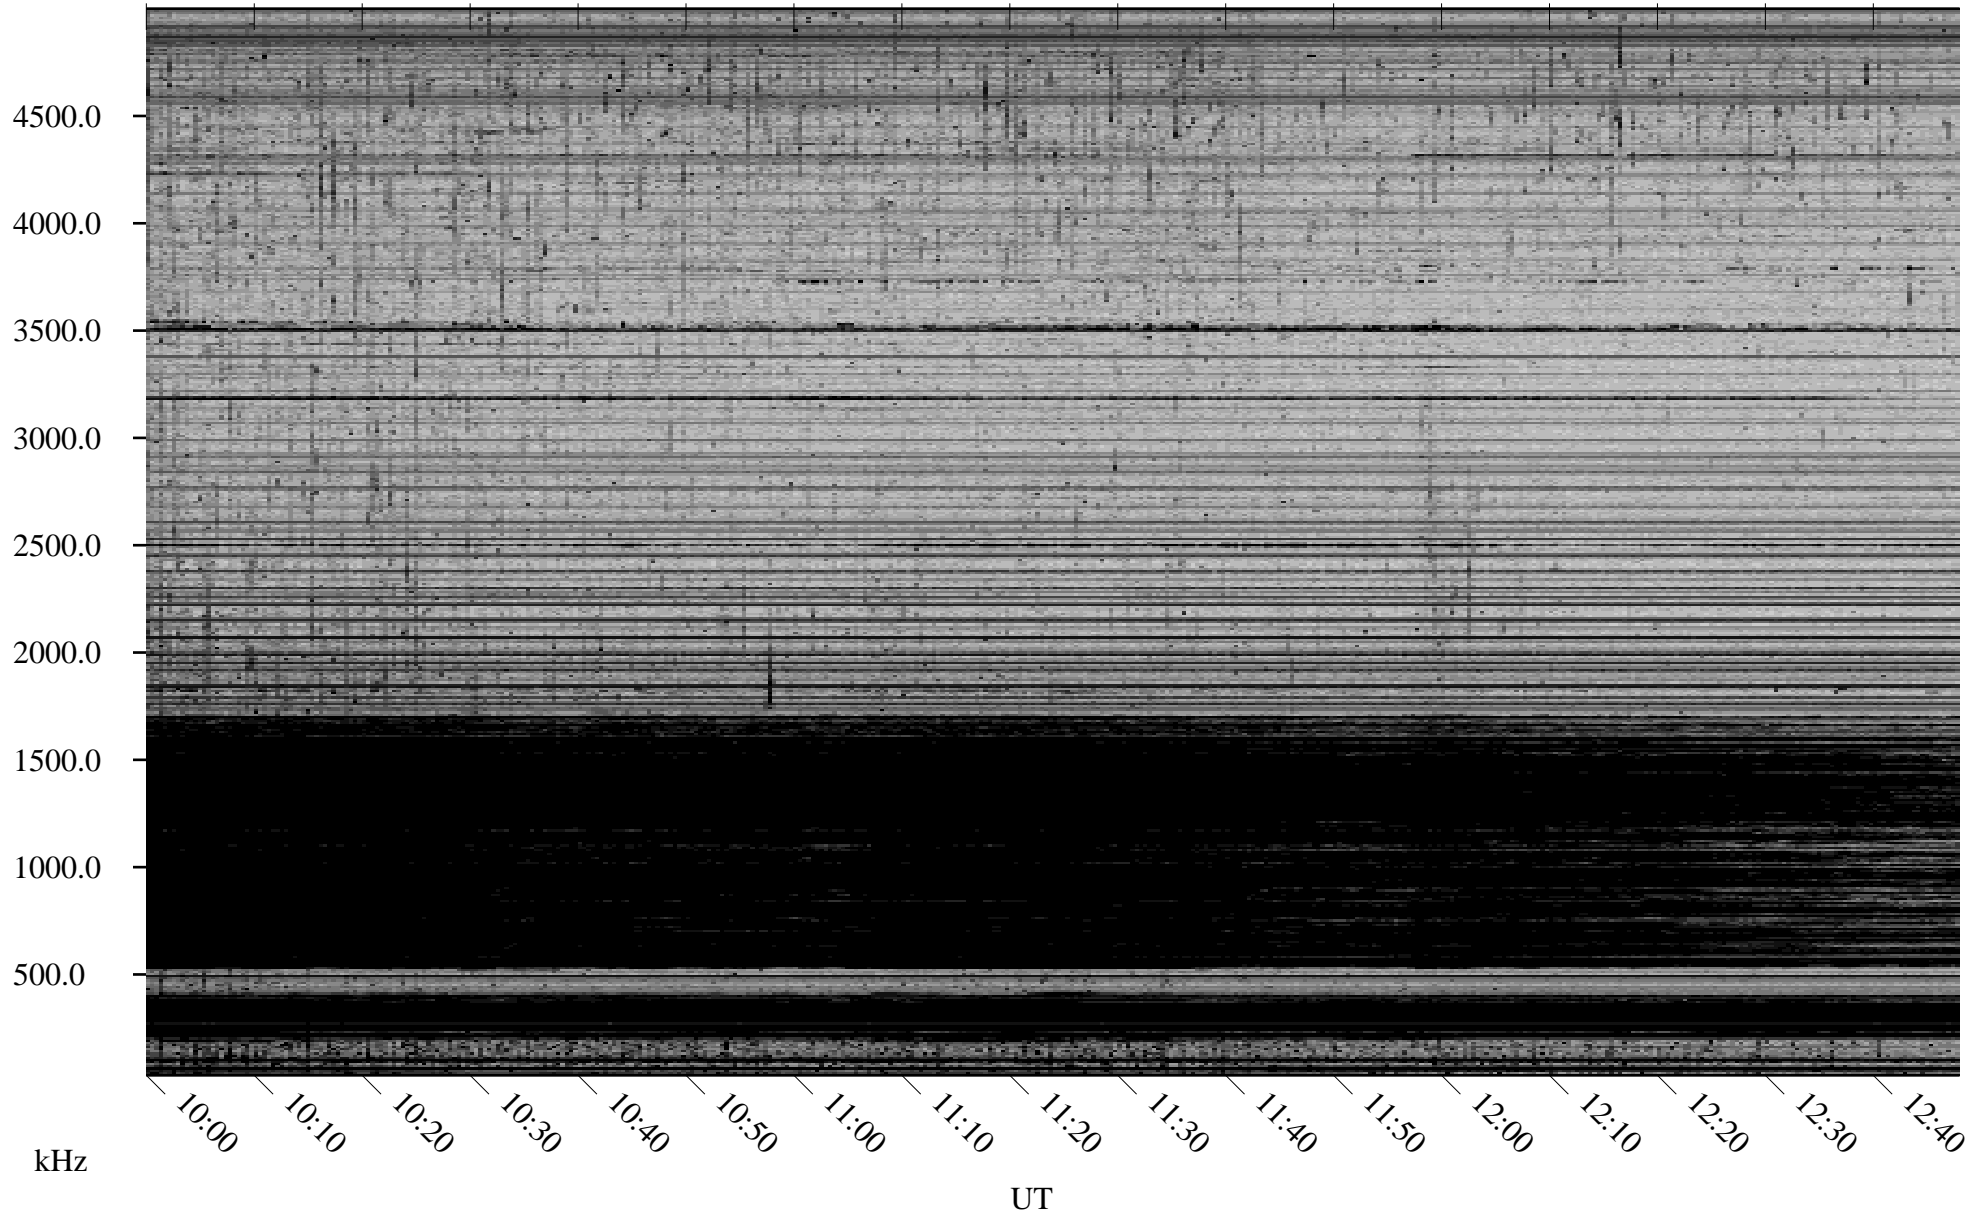

02/15/2008 Churchill, Manitoba

Linear Scale Black = 161 White = 15

ch08046l.r00SUm max_12

Page 1

02/15/2008 Churchill, Manitoba

Linear Scale Black = 161 White = 15

ch08046l.r00SUm max_12

Page 2

02/16/2008 Churchill, Manitoba

Linear Scale Black = 161 White = 15

ch08046l.r00SUm max_12

Page 3

02/16/2008 Churchill, Manitoba

Linear Scale Black = 161 White = 15

ch08046l.r00SUm max_12

Page 4

02/16/2008 Churchill, Manitoba

Linear Scale Black = 161 White = 15

ch08046l.r00SUm max_12

Page 5

02/16/2008 Churchill, Manitoba

Linear Scale Black = 161 White = 15

ch08046l.r00SUm max_12

Page 6

02/16/2008 Churchill, Manitoba

Linear Scale Black = 161 White = 15

ch08046l.r00SUm max_12

Page 7

02/16/2008 Churchill, Manitoba

Linear Scale Black = 161 White = 15

ch08046l.r00SUm max_12

Page 8