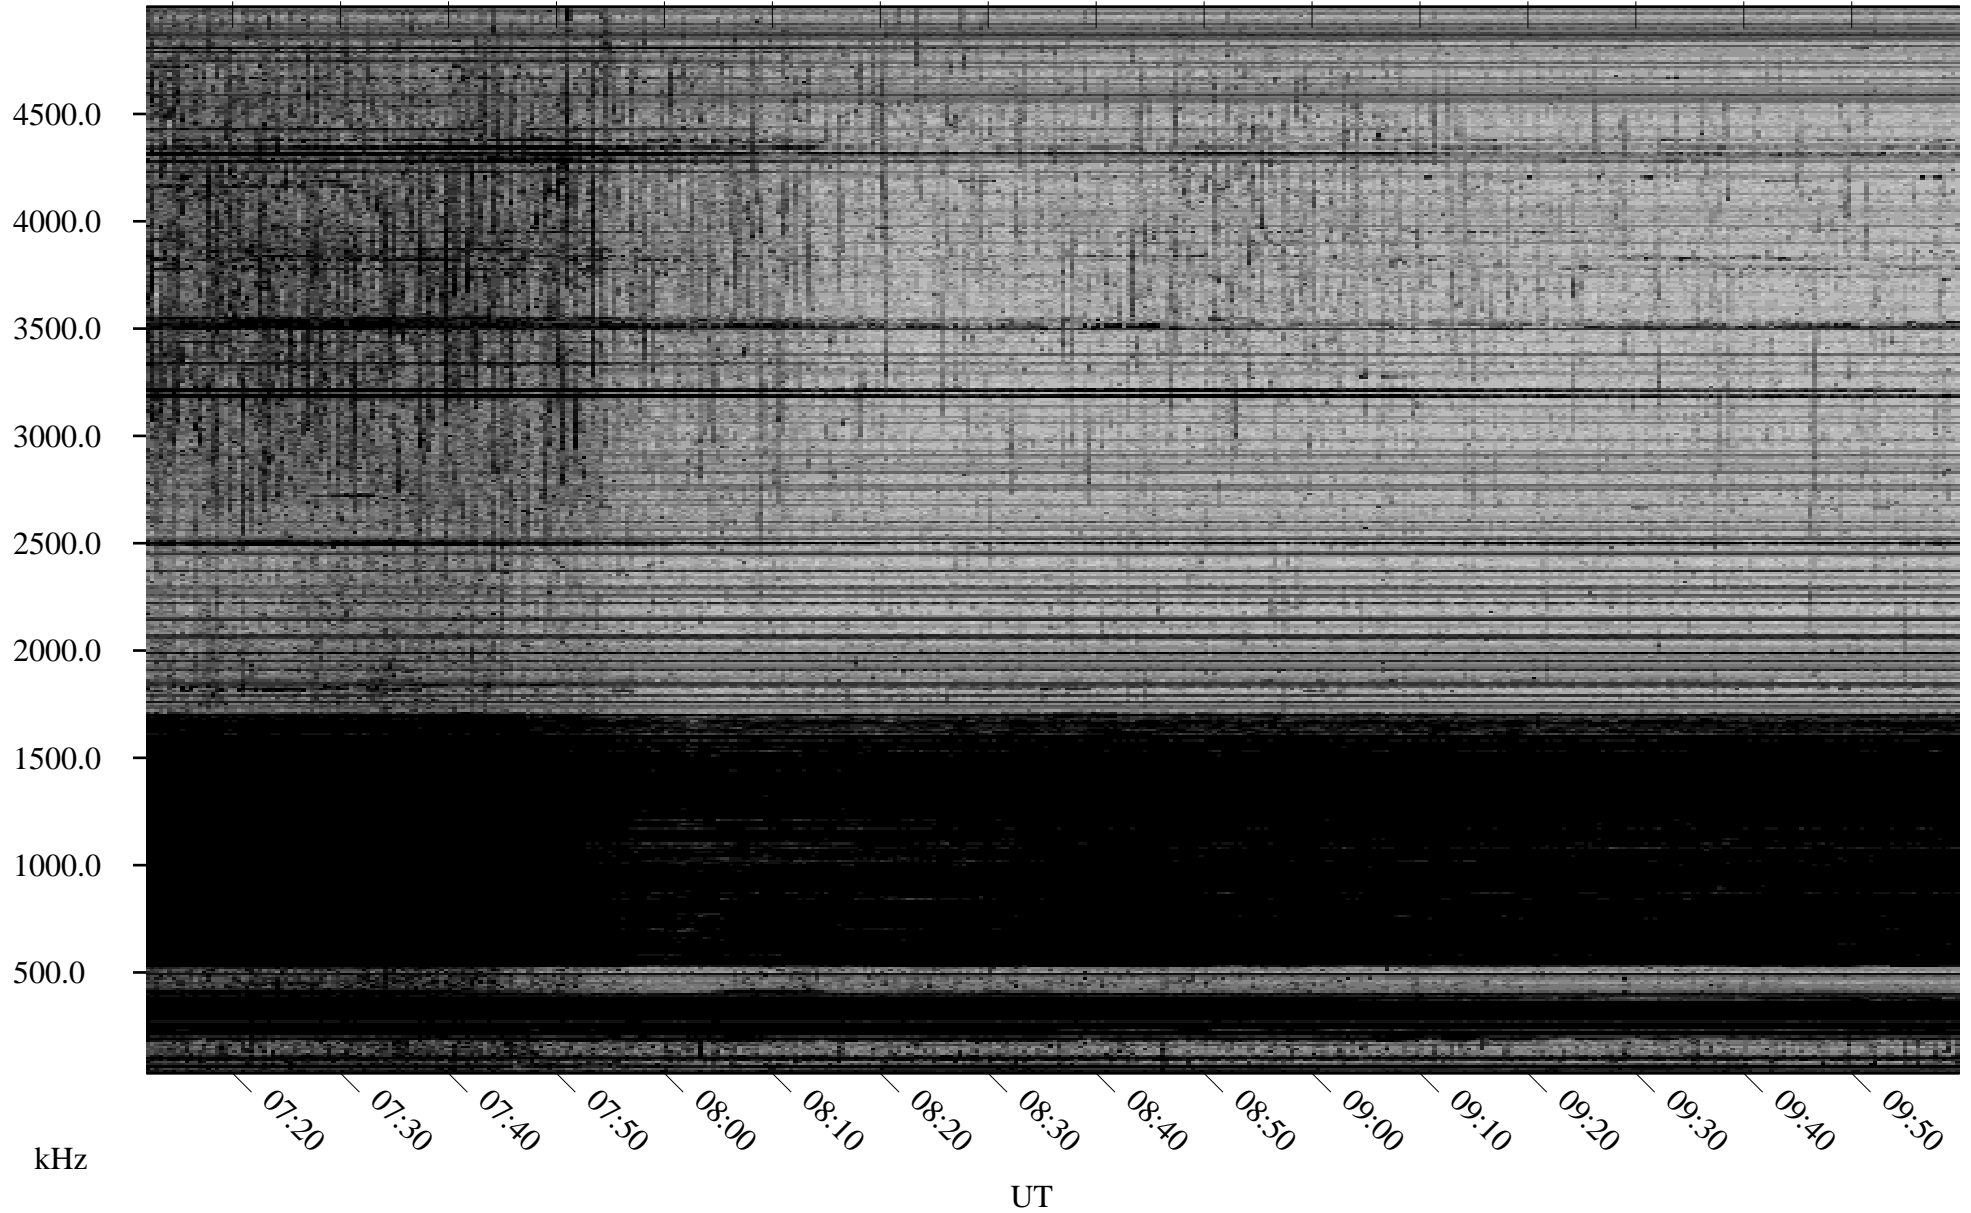

02/16/2008 Churchill, Manitoba

Linear Scale Black = 161 White = 15

ch08047l.r00SUm max_12

Page 1

02/16/2008 Churchill, Manitoba

Linear Scale Black = 161 White = 15

ch080471.r00SUm max_12

Page 2

02/17/2008 Churchill, Manitoba

Linear Scale Black = 161 White = 15

ch08047l.r00SUm max_12

Page 3

02/17/2008 Churchill, Manitoba

Linear Scale Black = 161 White = 15

ch08047l.r00SUm max_12

Page 4

02/17/2008 Churchill, Manitoba

Linear Scale Black = 161 White = 15

ch08047l.r00SUm max_12

Page 5

02/17/2008 Churchill, Manitoba

Linear Scale Black = 161 White = 15

ch08047l.r00SUm max_12

Page 6

02/17/2008 Churchill, Manitoba

Linear Scale Black = 161 White = 15

ch080471.r00SUm max_12

Page 7

02/17/2008 Churchill, Manitoba

Linear Scale Black = 161 White = 15

ch080471.r00SUm max_12

Page 8