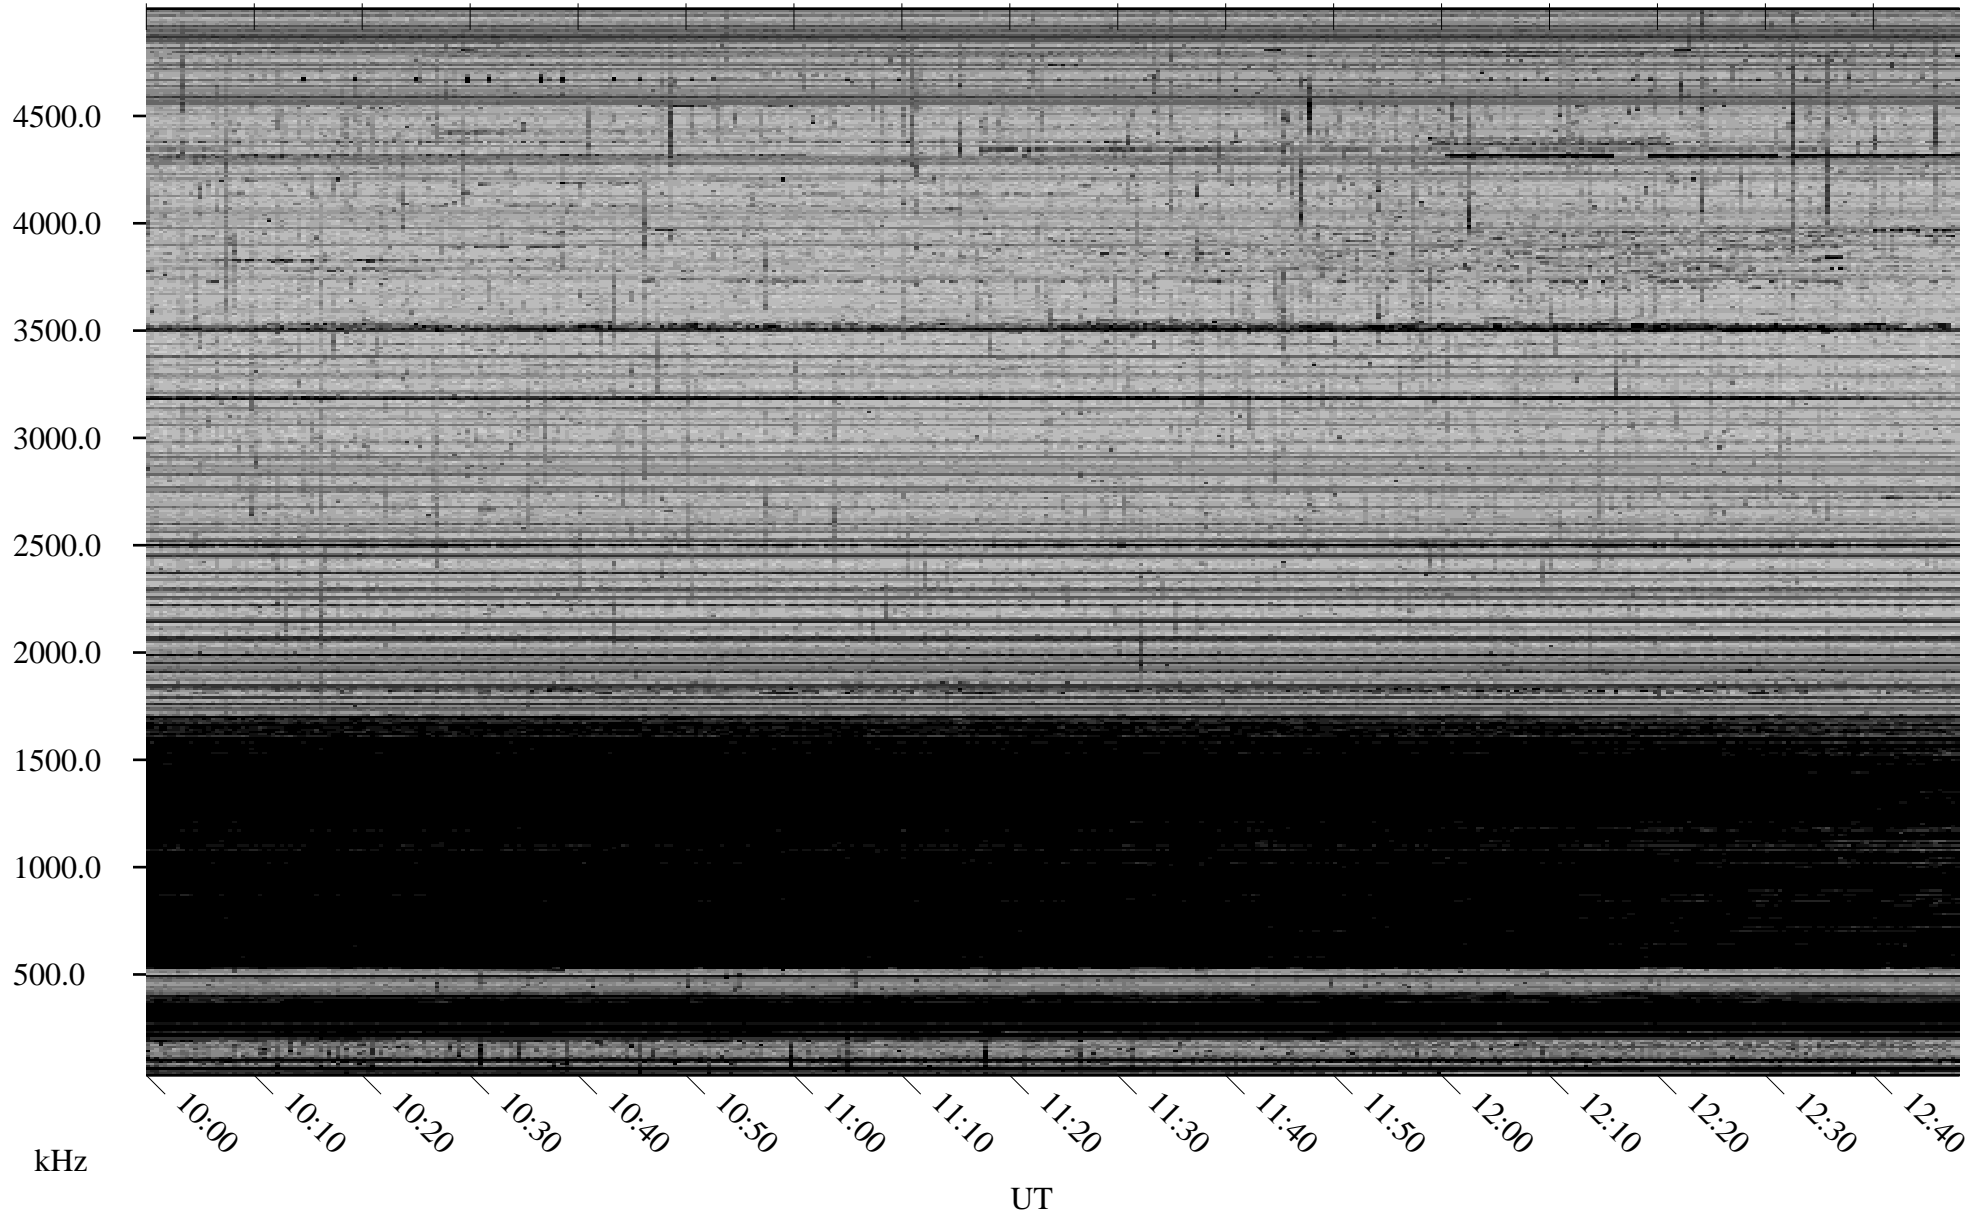

02/17/2008 Churchill, Manitoba

Linear Scale Black = 161 White = 15

ch08047l.r00SUm max_12

Page 3

02/17/2008 Churchill, Manitoba

Linear Scale Black = 161 White = 15

ch08047l.r00SUm max_12

Page 4

02/17/2008 Churchill, Manitoba

Linear Scale Black = 161 White = 15

ch08047l.r00SUm max_12

Page 5

02/17/2008 Churchill, Manitoba

Linear Scale Black = 161 White = 15

ch08047l.r00SUm max_12

Page 6

02/17/2008 Churchill, Manitoba

Linear Scale Black = 161 White = 15

ch080471.r00SUm max_12

Page 7

02/17/2008 Churchill, Manitoba

Linear Scale Black = 161 White = 15

ch080471.r00SUm max_12

Page 8