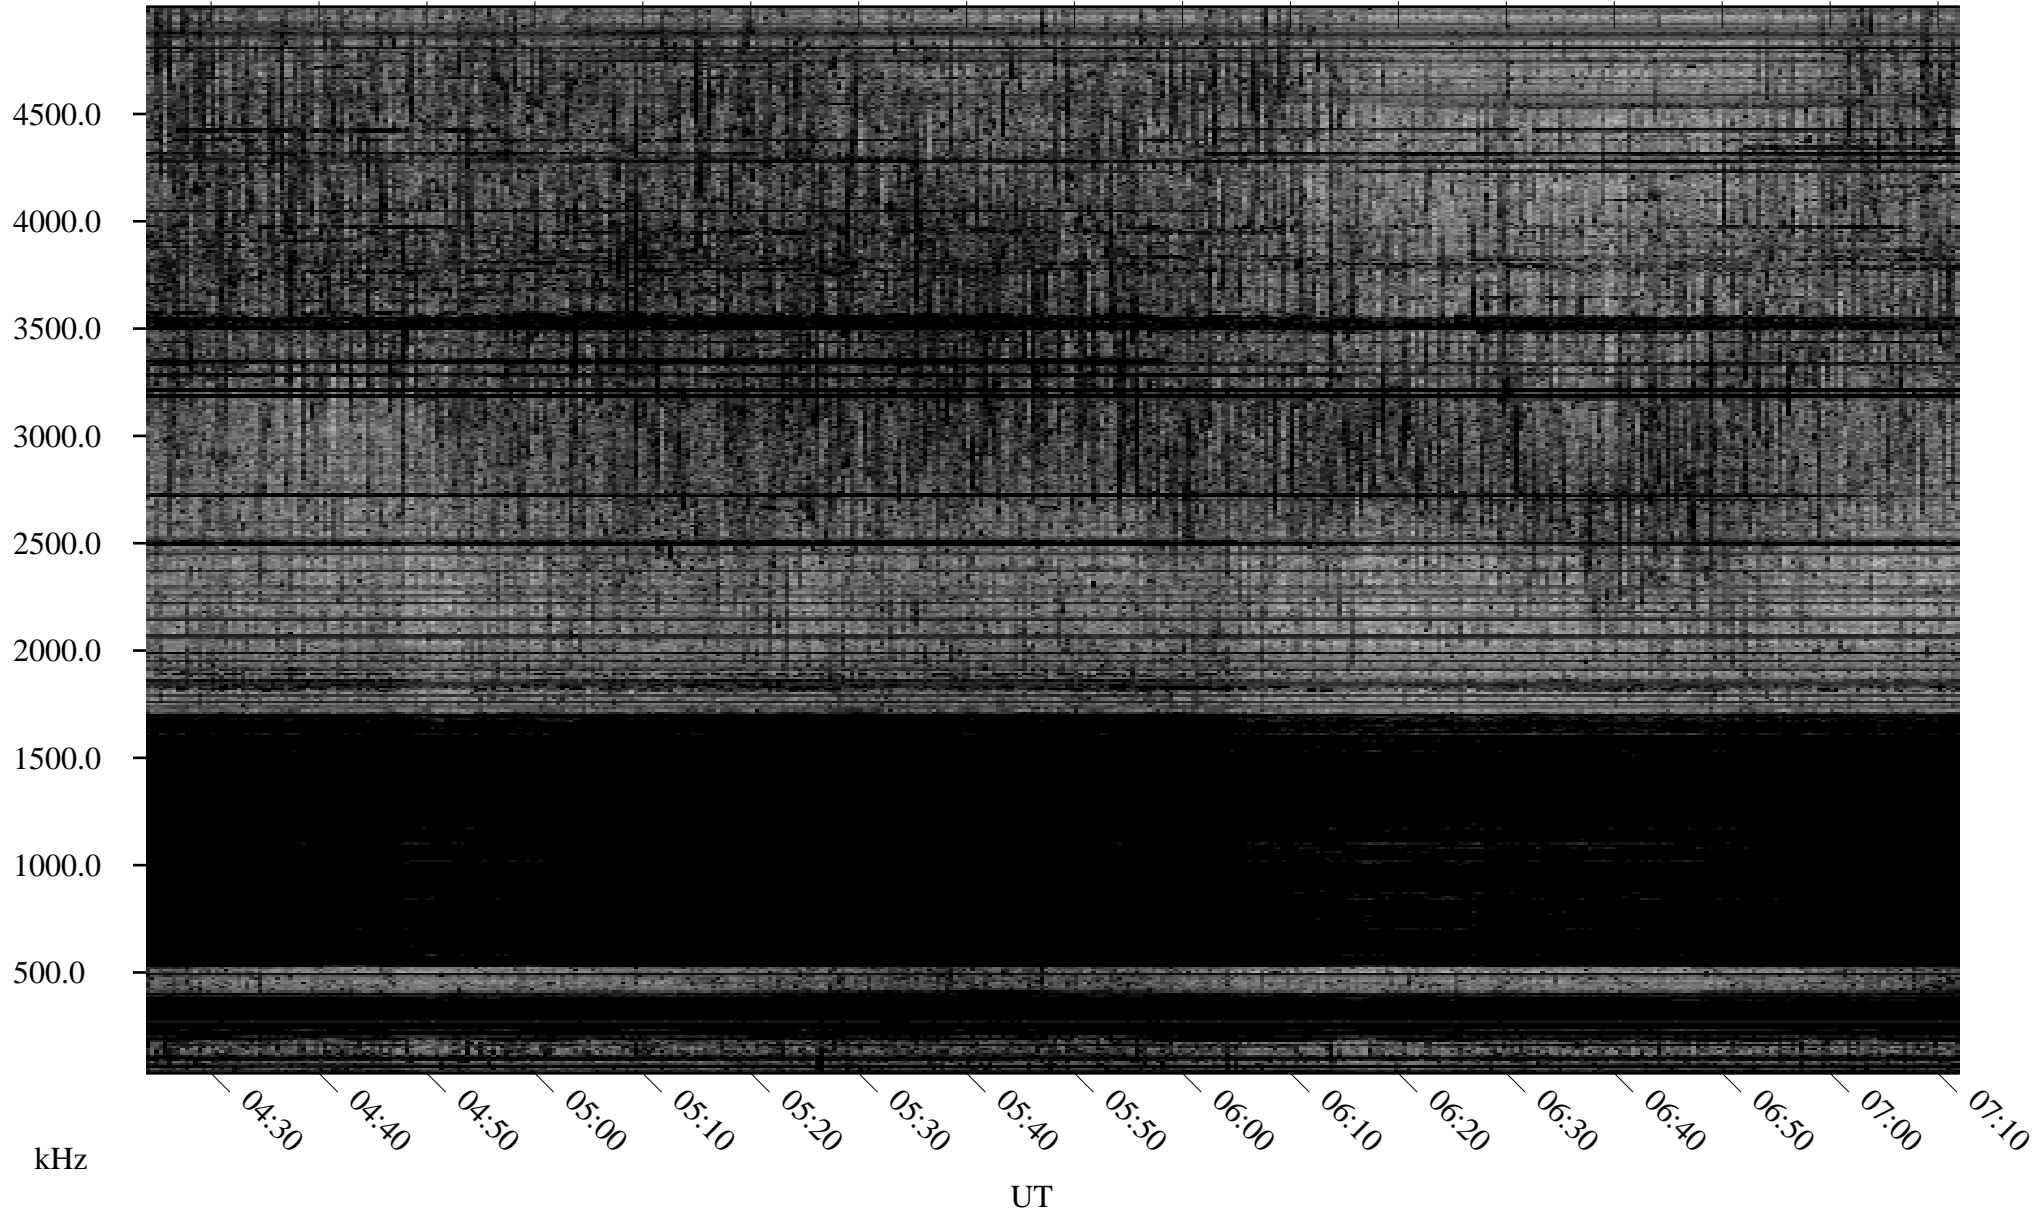

02/16/2008 Churchill, Manitoba

Linear Scale Black = 161 White = 15

ch08047l.r00SUm max_12

Page 1

02/16/2008 Churchill, Manitoba

Linear Scale Black = 161 White = 15

ch080471.r00SUm max_12

Page 2

02/17/2008 Churchill, Manitoba

Linear Scale Black = 161 White = 15

ch08047l.r00SUm max_12

Page 3

02/17/2008 Churchill, Manitoba

Linear Scale Black = 161 White = 15

ch08047l.r00SUm max_12

Page 4

02/17/2008 Churchill, Manitoba

Linear Scale Black = 161 White = 15

ch08047l.r00SUm max_12

Page 5

02/17/2008 Churchill, Manitoba

Linear Scale Black = 161 White = 15

ch08047l.r00SUm max_12

Page 6

02/17/2008 Churchill, Manitoba

Linear Scale Black = 161 White = 15

ch080471.r00SUm max_12

Page 7

02/17/2008 Churchill, Manitoba

Linear Scale Black = 161 White = 15

ch080471.r00SUm max_12

Page 8