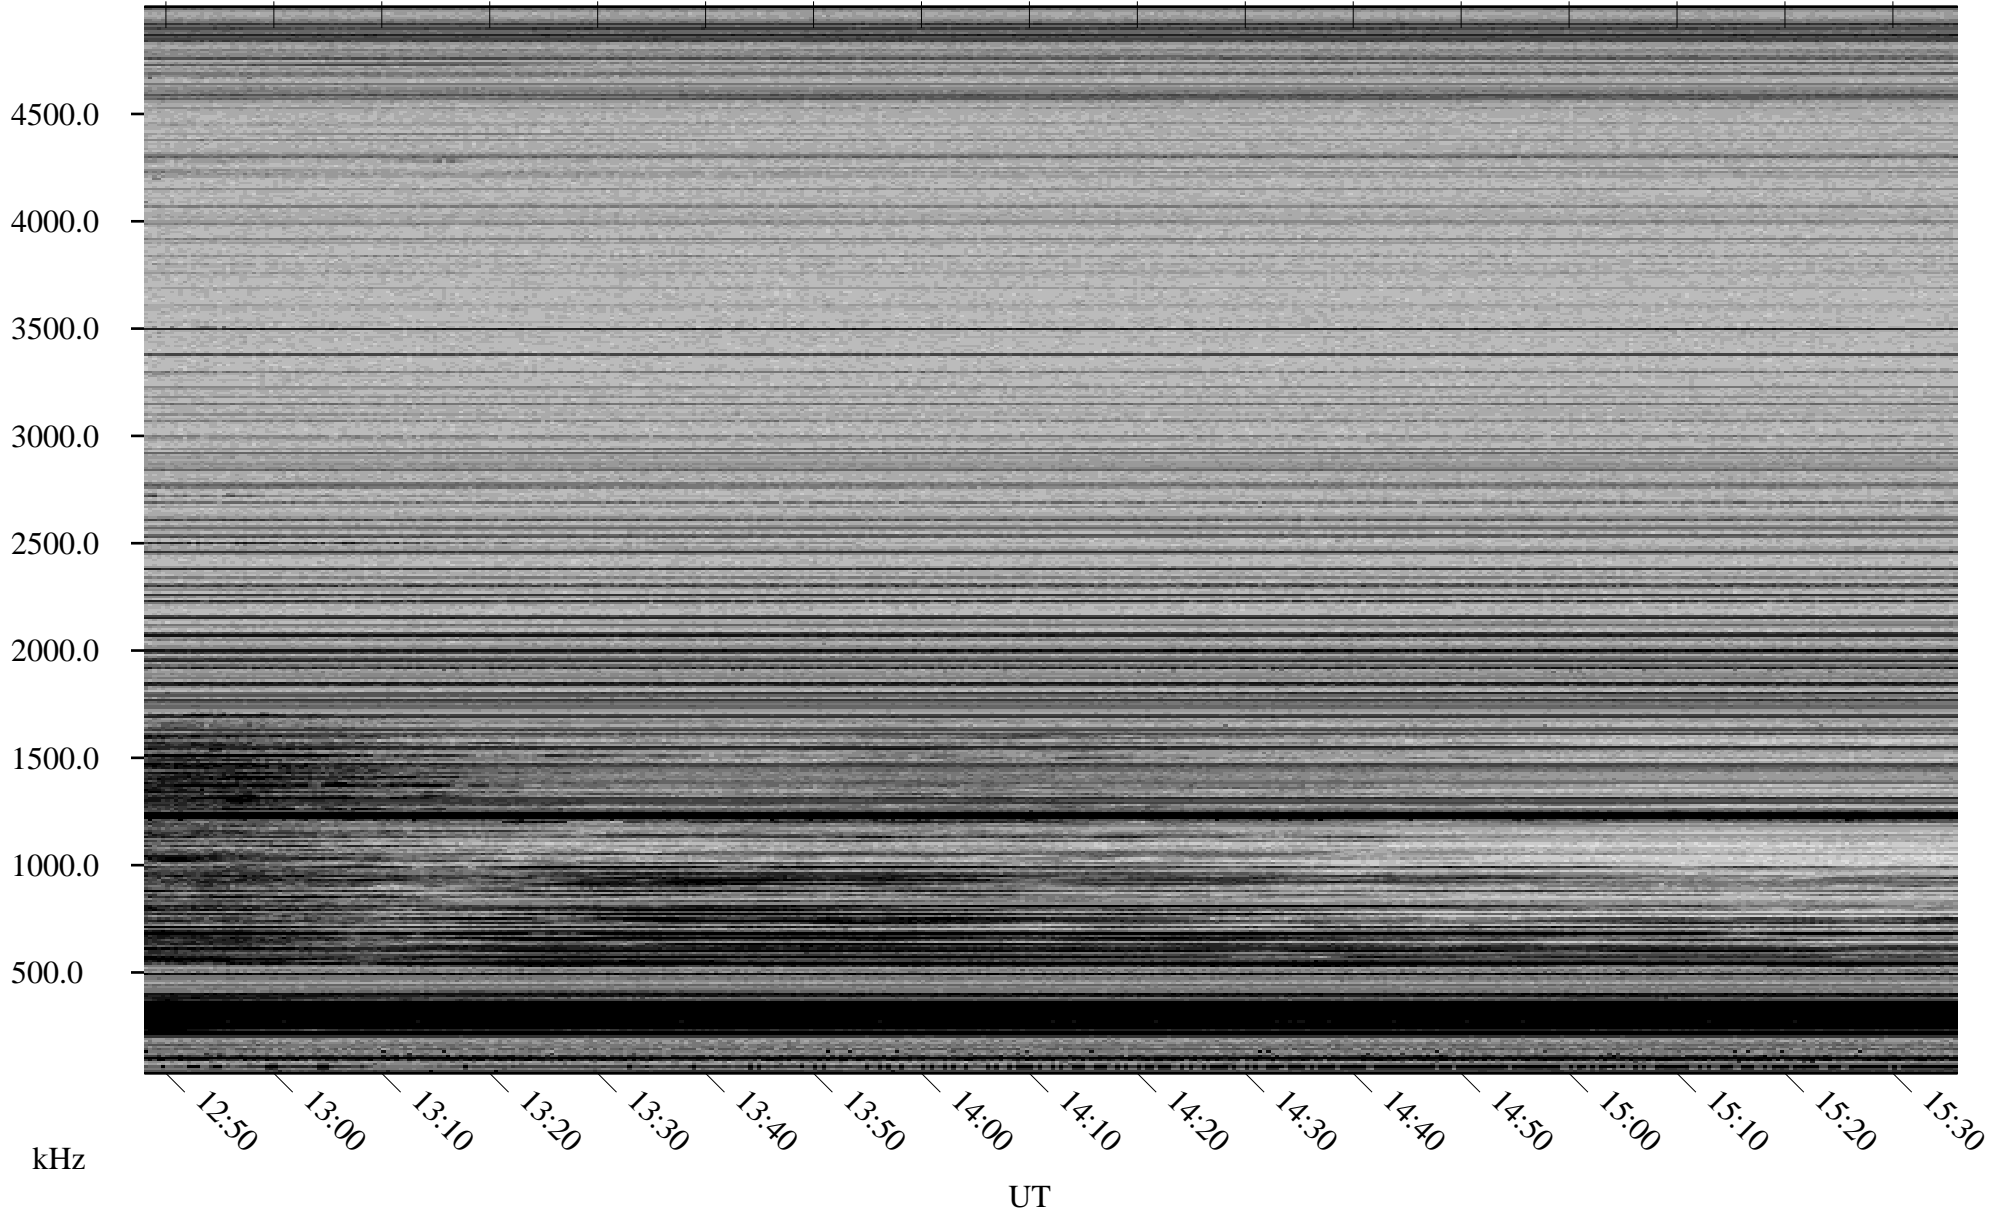

02/17/2008 Churchill, Manitoba

Linear Scale Black = 161 White = 15

ch08048l.r00SUm max_12

Page 1

02/17/2008 Churchill, Manitoba

Linear Scale Black = 161 White = 15

ch08048l.r00SUm max_12

Page 2

02/18/2008 Churchill, Manitoba

Linear Scale Black = 161 White = 15

ch08048l.r00SUm max_12

Page 3

02/18/2008 Churchill, Manitoba

Linear Scale Black = 161 White = 15

ch08048l.r00SUm max_12

Page 4

02/18/2008 Churchill, Manitoba

Linear Scale Black = 161 White = 15

ch08048l.r00SUm max_12

Page 5

02/18/2008 Churchill, Manitoba

Linear Scale Black = 161 White = 15

ch08048l.r00SUm max_12

Page 6

02/18/2008 Churchill, Manitoba

Linear Scale Black = 161 White = 15

ch08048l.r00SUm max_12

Page 7

02/18/2008 Churchill, Manitoba

Linear Scale Black = 161 White = 15

ch08048l.r00SUm max_12

Page 8