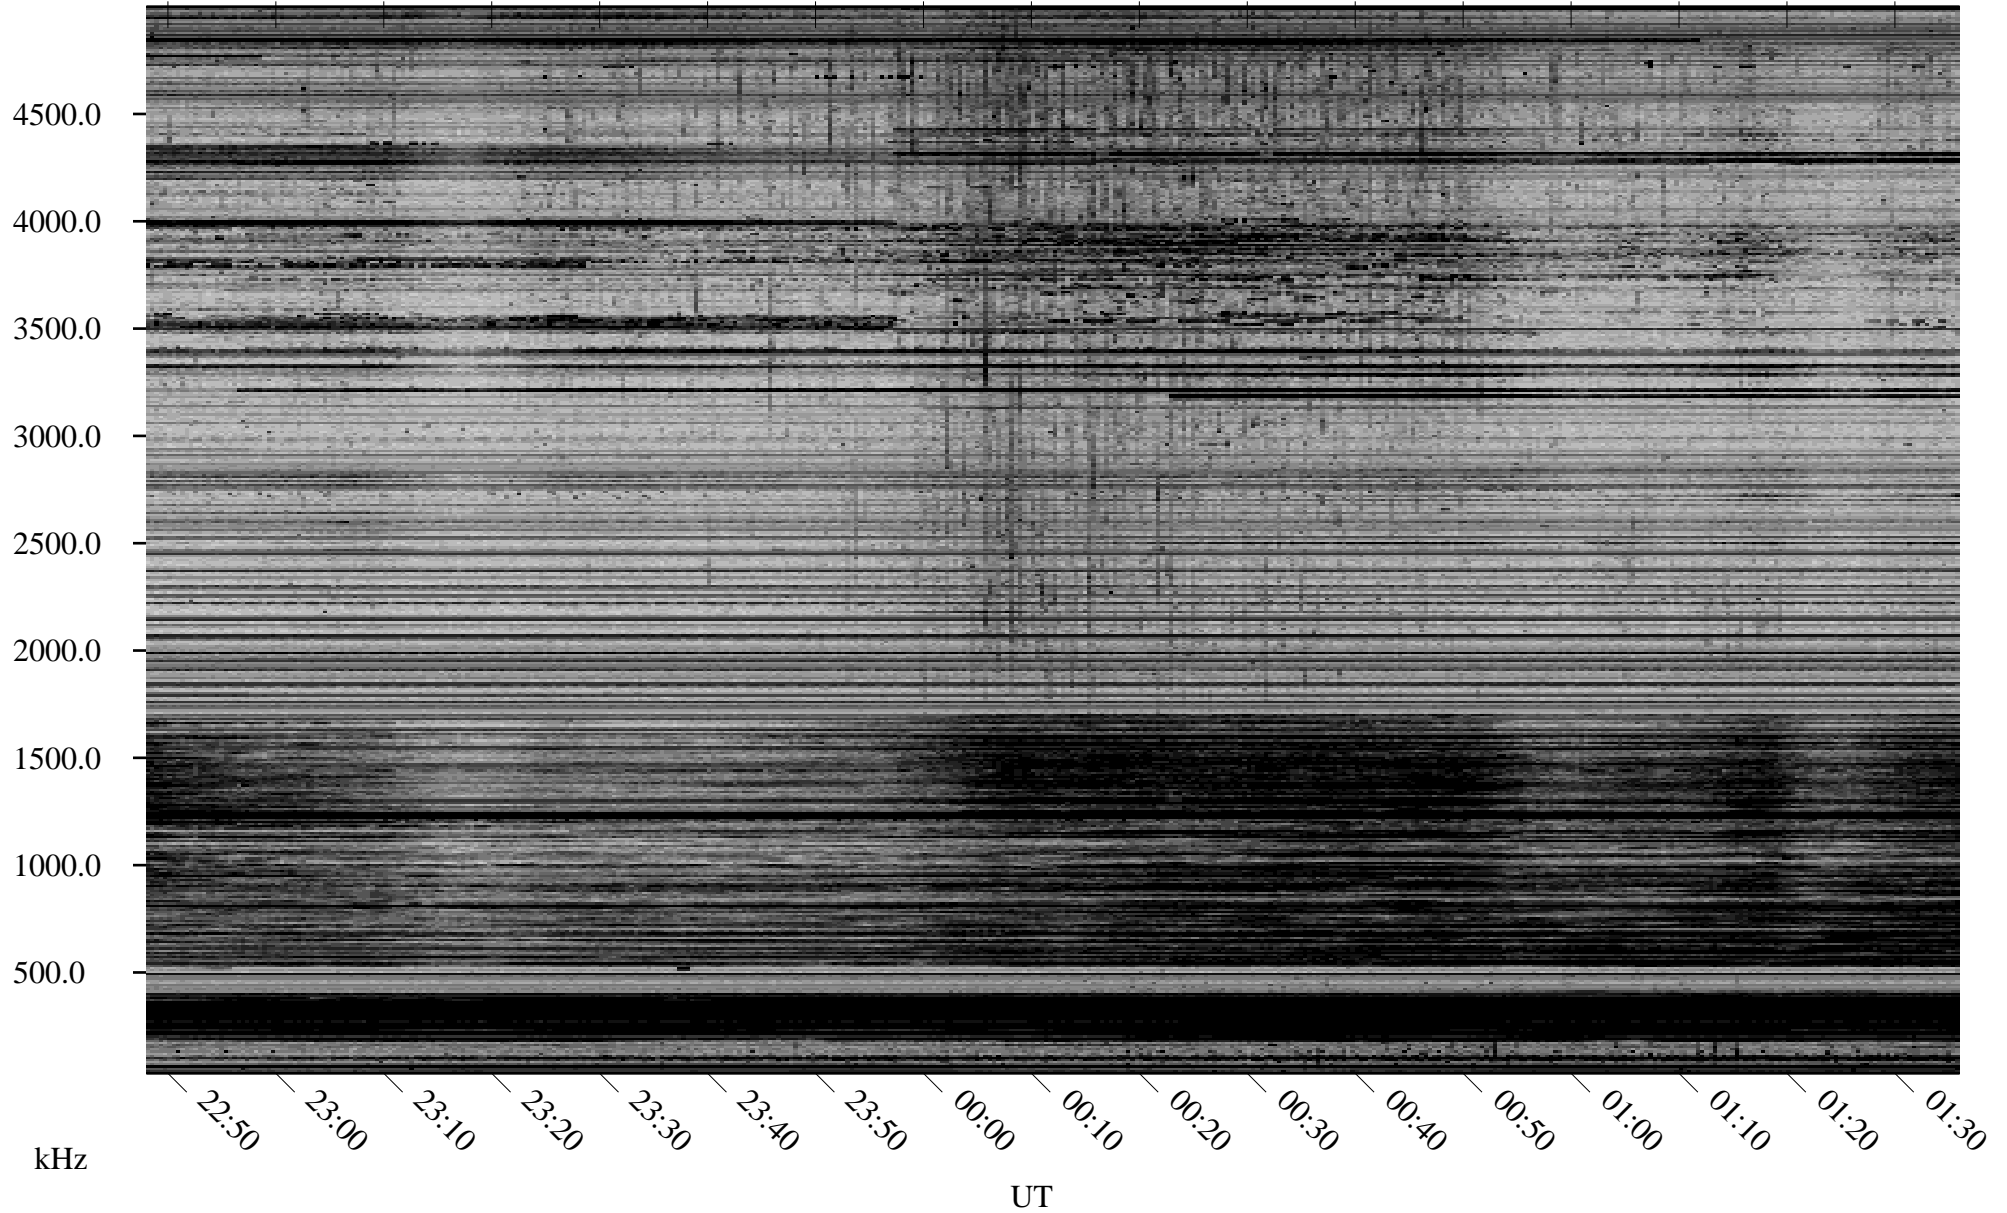

02/17/2008 Churchill, Manitoba

Linear Scale Black = 161 White = 15

ch08048l.r00SUm max_12

Page 1

02/17/2008 Churchill, Manitoba

Linear Scale Black = 161 White = 15

ch08048l.r00SUm max_12

Page 2

02/18/2008 Churchill, Manitoba

Linear Scale Black = 161 White = 15

ch08048l.r00SUm max_12

Page 3

02/18/2008 Churchill, Manitoba

Linear Scale Black = 161 White = 15

ch08048l.r00SUm max_12

Page 4

02/18/2008 Churchill, Manitoba

Linear Scale Black = 161 White = 15

ch08048l.r00SUm max_12

Page 5

02/18/2008 Churchill, Manitoba

Linear Scale Black = 161 White = 15

ch08048l.r00SUm max_12

Page 6

02/18/2008 Churchill, Manitoba

Linear Scale Black = 161 White = 15

ch08048l.r00SUm max_12

Page 7

02/18/2008 Churchill, Manitoba

Linear Scale Black = 161 White = 15

ch08048l.r00SUm max_12

Page 8