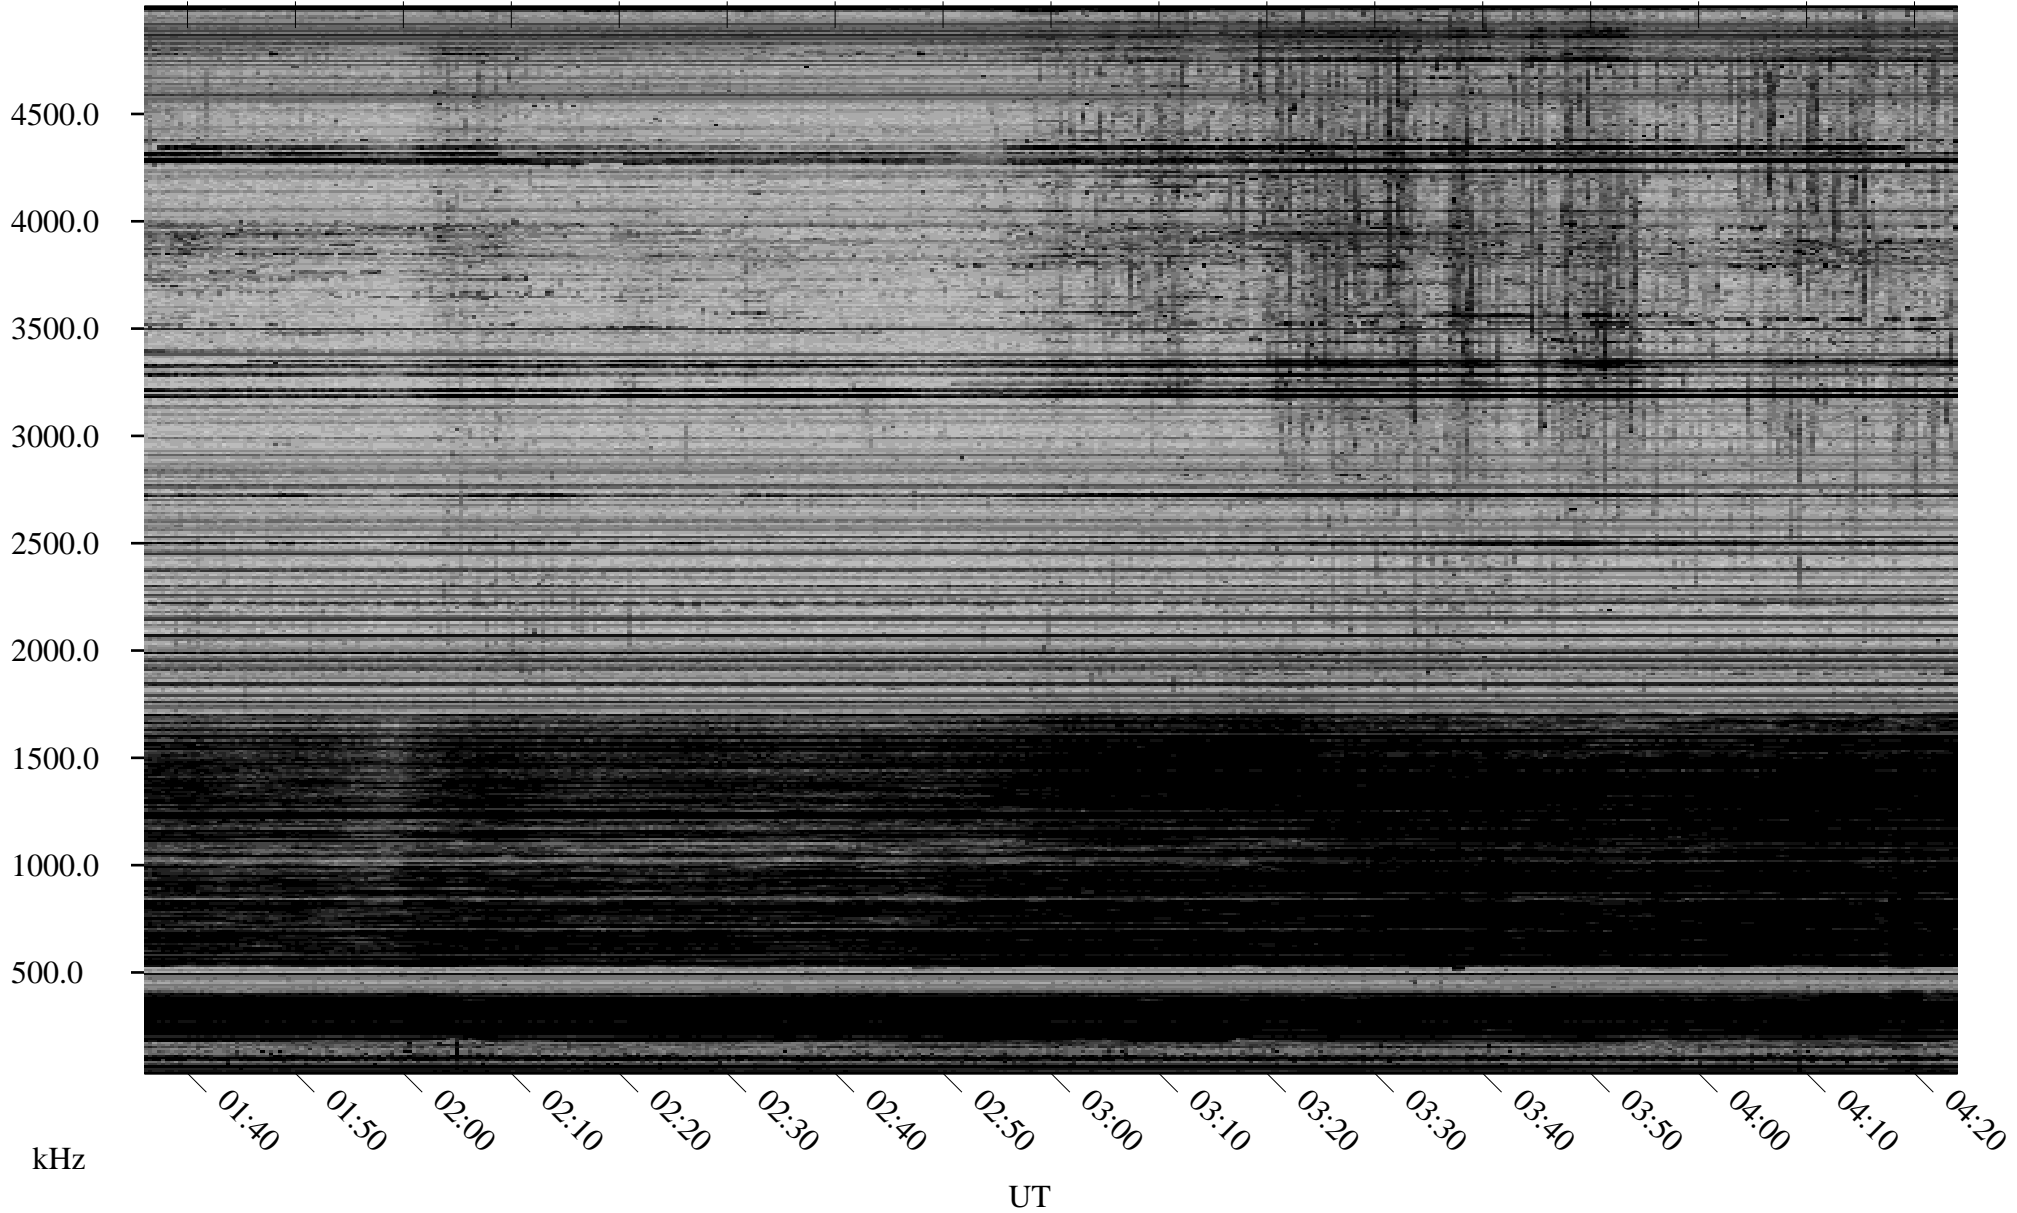

02/17/2008 Churchill, Manitoba

Linear Scale Black = 161 White = 15

ch08048l.r00SUm max_12

Page 1

02/17/2008 Churchill, Manitoba

Linear Scale Black = 161 White = 15

ch08048l.r00SUm max_12

Page 2

02/18/2008 Churchill, Manitoba

Linear Scale Black = 161 White = 15

ch08048l.r00SUm max_12

Page 3

02/18/2008 Churchill, Manitoba

Linear Scale Black = 161 White = 15

ch08048l.r00SUm max_12

Page 4

02/18/2008 Churchill, Manitoba

Linear Scale Black = 161 White = 15

ch08048l.r00SUm max_12

Page 5

02/18/2008 Churchill, Manitoba

Linear Scale Black = 161 White = 15

ch08048l.r00SUm max_12

Page 6

02/18/2008 Churchill, Manitoba

Linear Scale Black = 161 White = 15

ch08048l.r00SUm max_12

Page 7

02/18/2008 Churchill, Manitoba

Linear Scale Black = 161 White = 15

ch08048l.r00SUm max_12

Page 8