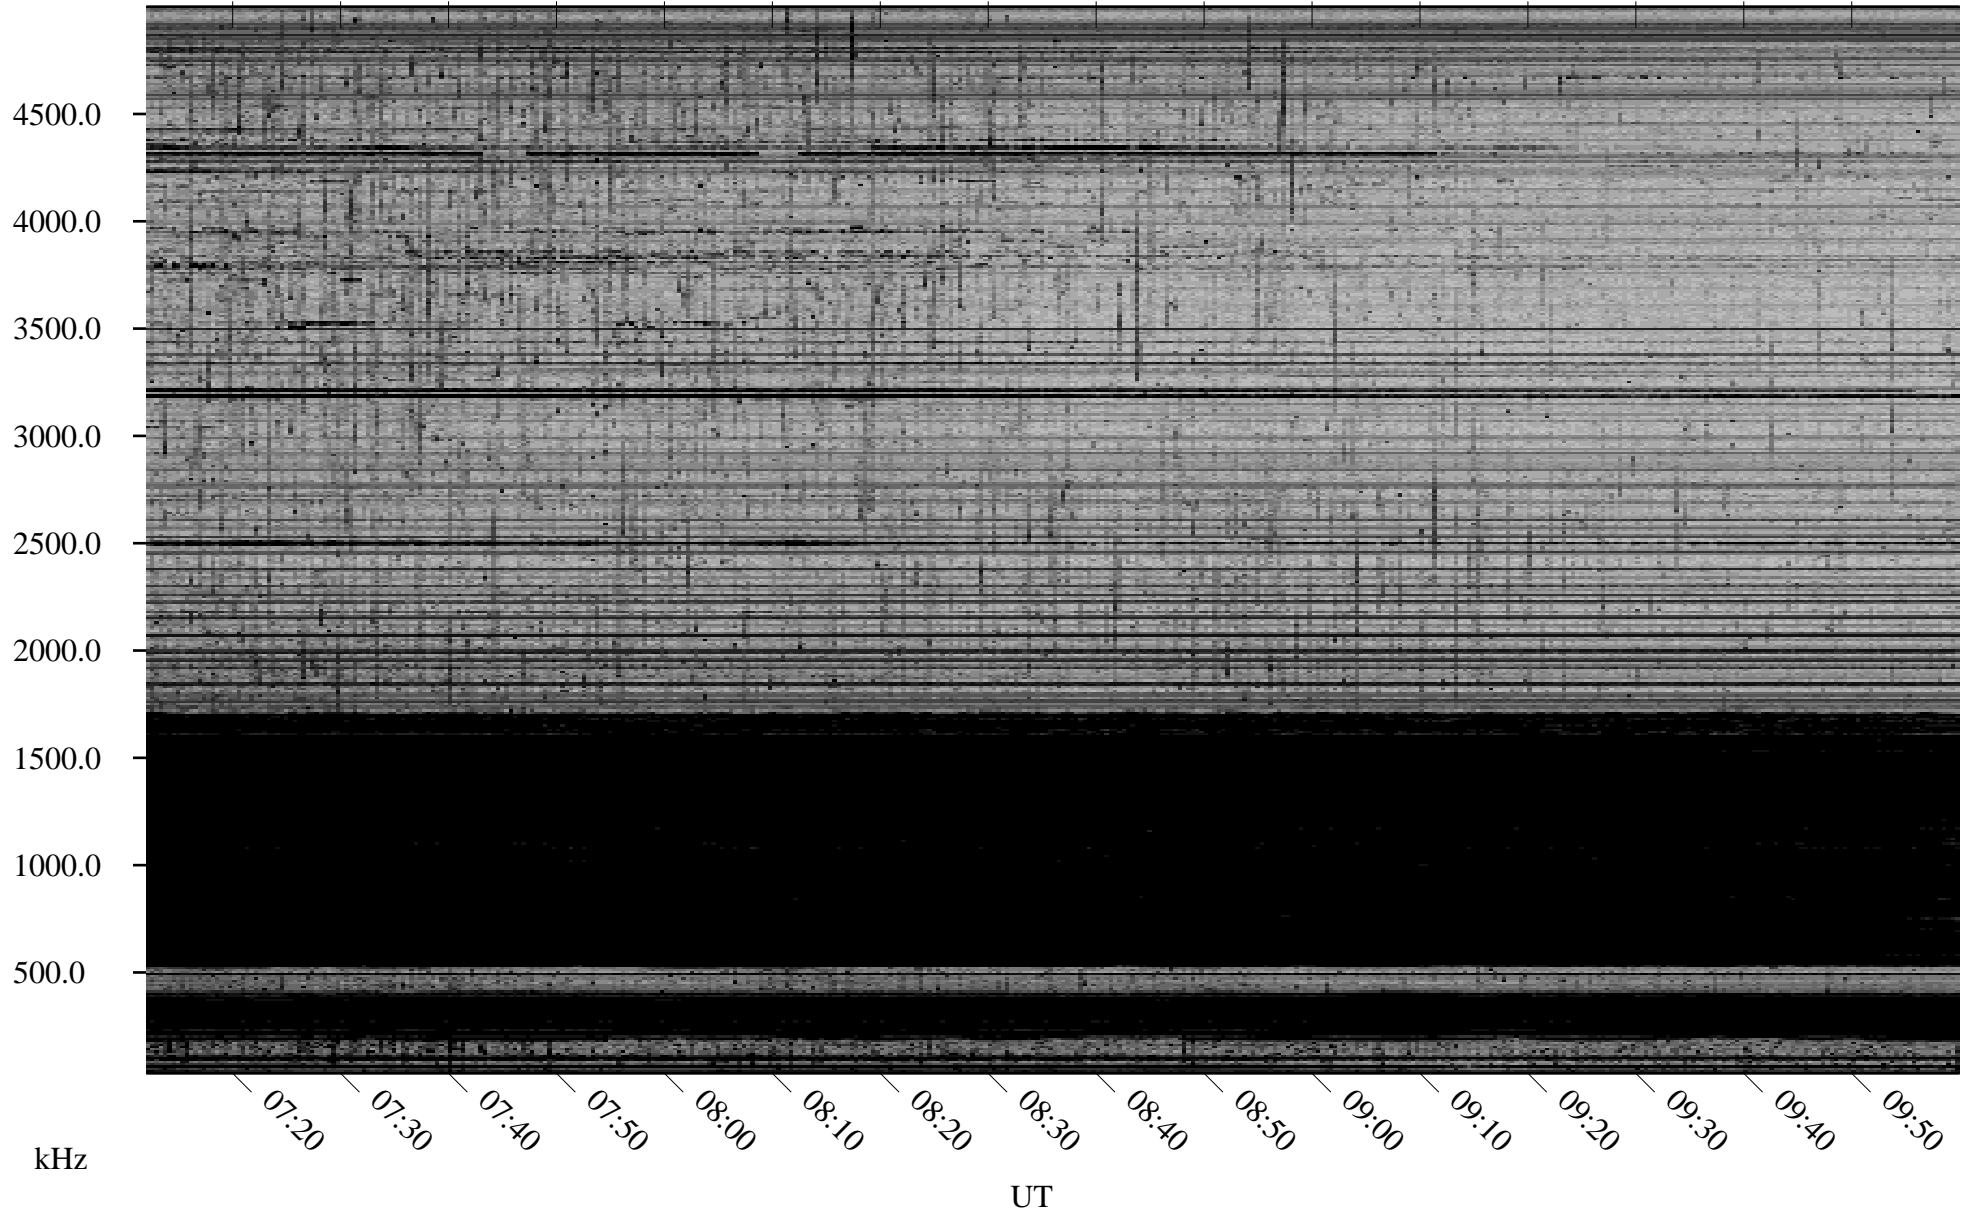

02/17/2008 Churchill, Manitoba

Linear Scale Black = 161 White = 15

ch08048l.r00SUm max_12

Page 1

02/17/2008 Churchill, Manitoba

Linear Scale Black = 161 White = 15

ch08048l.r00SUm max_12

Page 2

02/18/2008 Churchill, Manitoba

Linear Scale Black = 161 White = 15

ch08048l.r00SUm max_12

Page 3

02/18/2008 Churchill, Manitoba

Linear Scale Black = 161 White = 15

ch08048l.r00SUm max_12

Page 4

02/18/2008 Churchill, Manitoba

Linear Scale Black = 161 White = 15

ch08048l.r00SUm max_12

Page 5

02/18/2008 Churchill, Manitoba

Linear Scale Black = 161 White = 15

ch08048l.r00SUm max_12

Page 6

02/18/2008 Churchill, Manitoba

Linear Scale Black = 161 White = 15

ch08048l.r00SUm max_12

Page 7

02/18/2008 Churchill, Manitoba

Linear Scale Black = 161 White = 15

ch08048l.r00SUm max_12

Page 8