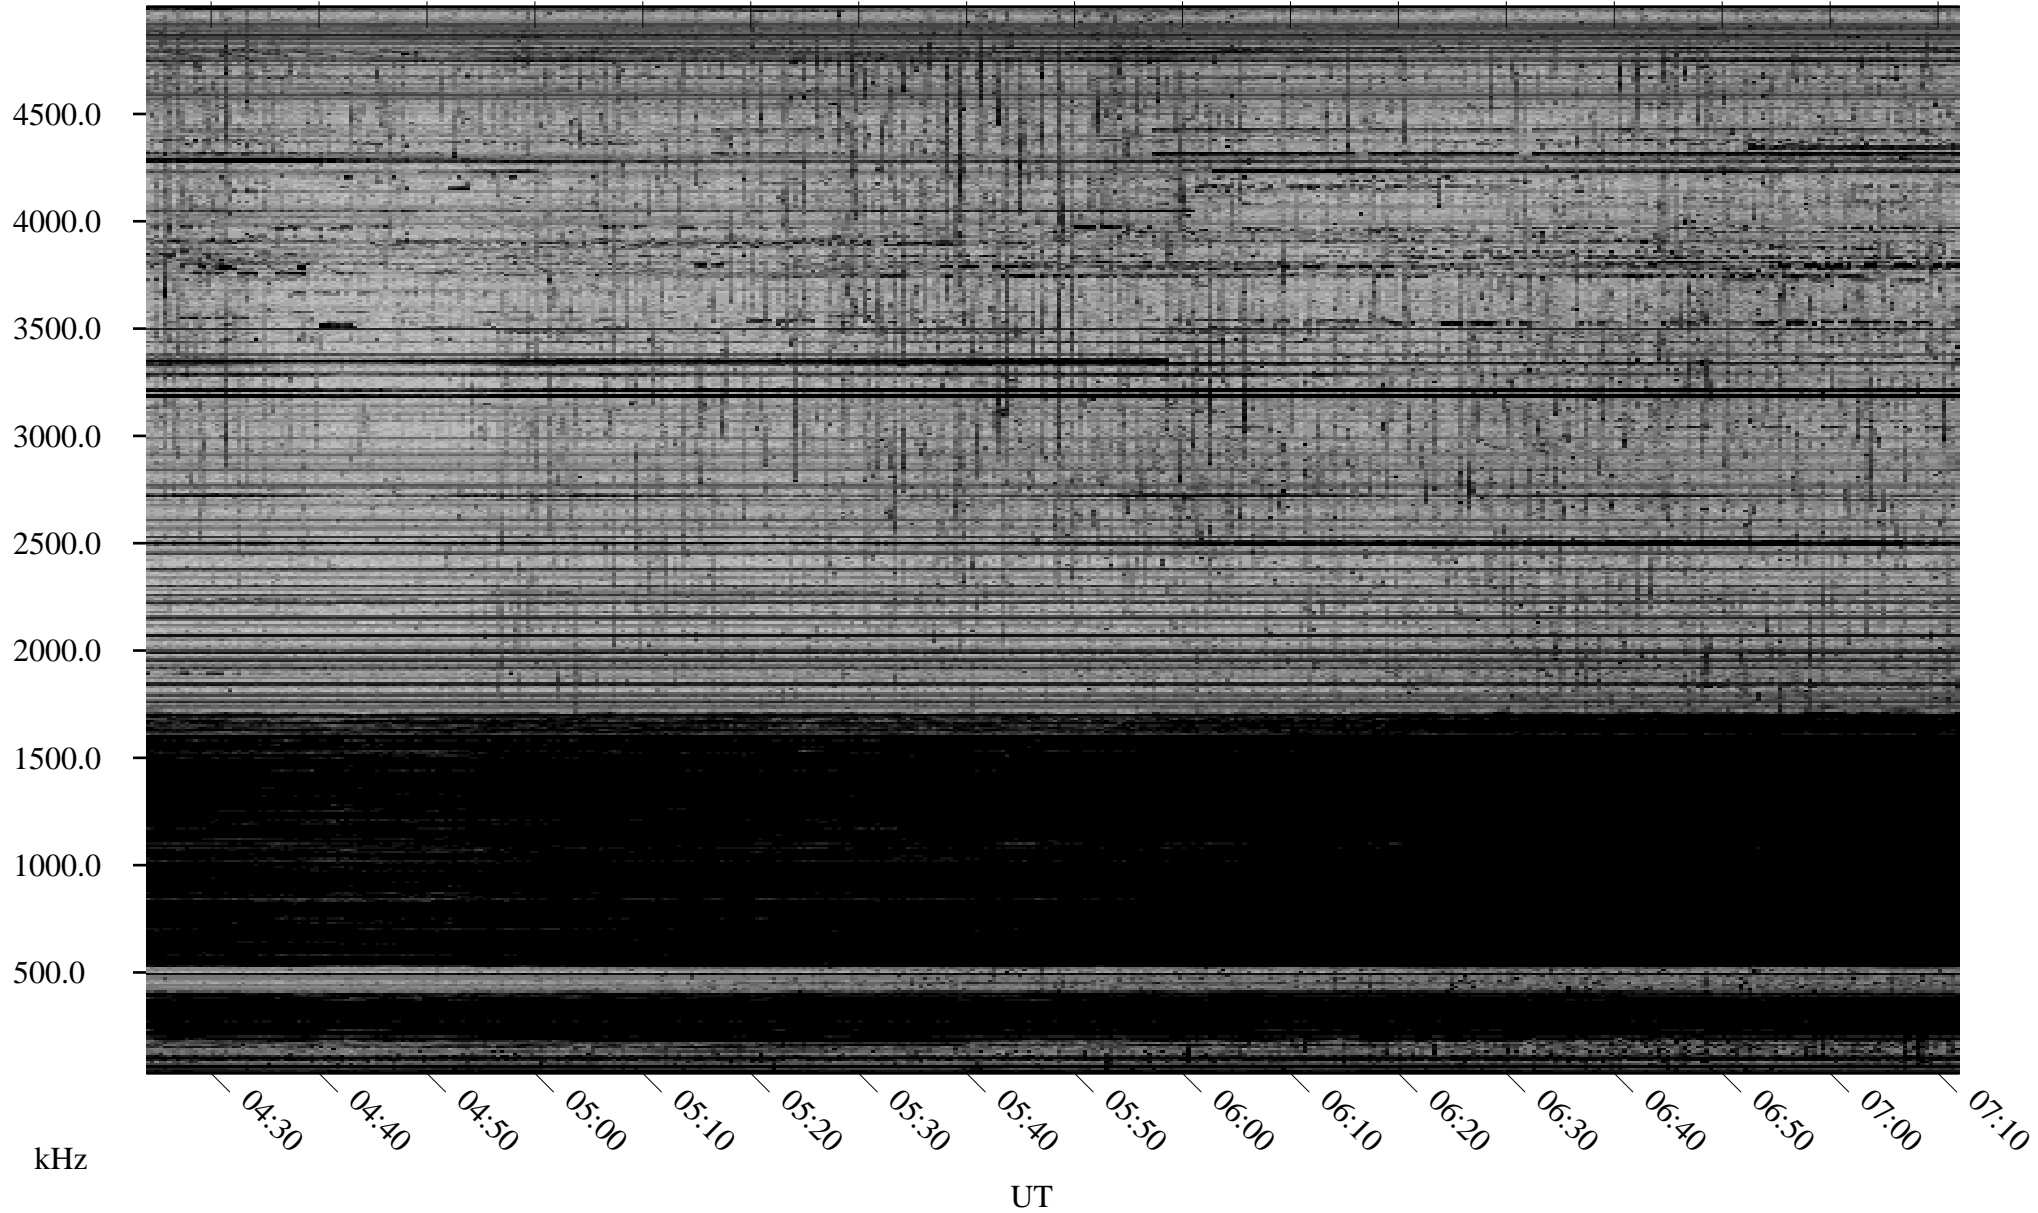

02/17/2008 Churchill, Manitoba

Linear Scale Black = 161 White = 15

ch08048l.r00SUm max_12

Page 1

02/17/2008 Churchill, Manitoba

Linear Scale Black = 161 White = 15

ch08048l.r00SUm max_12

Page 2

02/18/2008 Churchill, Manitoba

Linear Scale Black = 161 White = 15

ch08048l.r00SUm max_12

Page 3

02/18/2008 Churchill, Manitoba

Linear Scale Black = 161 White = 15

ch08048l.r00SUm max_12

Page 4

02/18/2008 Churchill, Manitoba

Linear Scale Black = 161 White = 15

ch08048l.r00SUm max_12

Page 5

02/18/2008 Churchill, Manitoba

Linear Scale Black = 161 White = 15

ch08048l.r00SUm max_12

Page 6

02/18/2008 Churchill, Manitoba

Linear Scale Black = 161 White = 15

ch08048l.r00SUm max_12

Page 7

02/18/2008 Churchill, Manitoba

Linear Scale Black = 161 White = 15

ch08048l.r00SUm max_12

Page 8