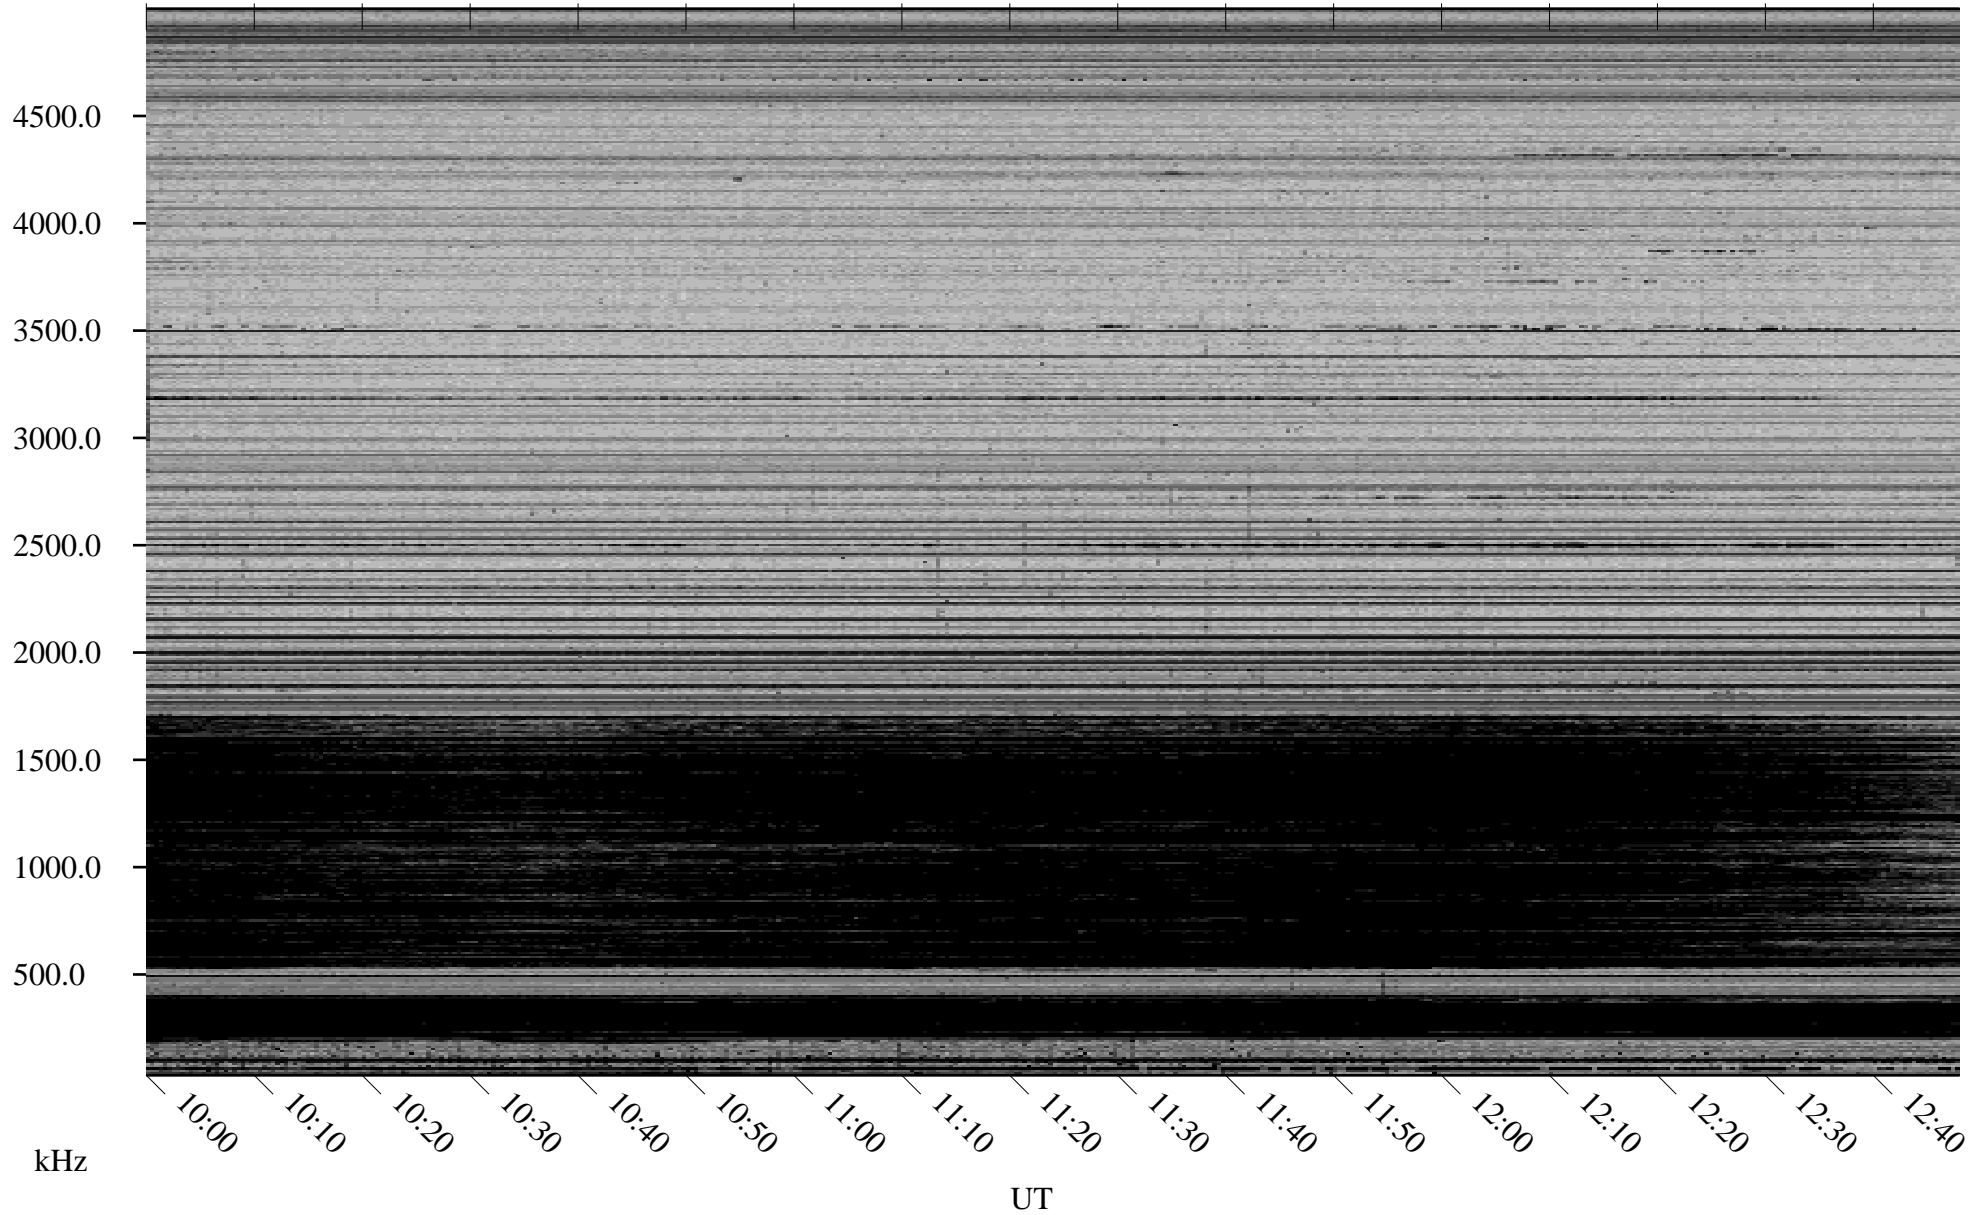

02/17/2008 Churchill, Manitoba

Linear Scale Black = 161 White = 15

ch08048l.r00SUm max_12

Page 1

02/17/2008 Churchill, Manitoba

Linear Scale Black = 161 White = 15

ch08048l.r00SUm max_12

Page 2

02/18/2008 Churchill, Manitoba

Linear Scale Black = 161 White = 15

ch08048l.r00SUm max_12

Page 3

02/18/2008 Churchill, Manitoba

Linear Scale Black = 161 White = 15

ch08048l.r00SUm max_12

Page 4

02/18/2008 Churchill, Manitoba

Linear Scale Black = 161 White = 15

ch08048l.r00SUm max_12

Page 5

02/18/2008 Churchill, Manitoba

Linear Scale Black = 161 White = 15

ch08048l.r00SUm max_12

Page 6

02/18/2008 Churchill, Manitoba

Linear Scale Black = 161 White = 15

ch08048l.r00SUm max_12

Page 7

02/18/2008 Churchill, Manitoba

Linear Scale Black = 161 White = 15

ch08048l.r00SUm max_12

Page 8