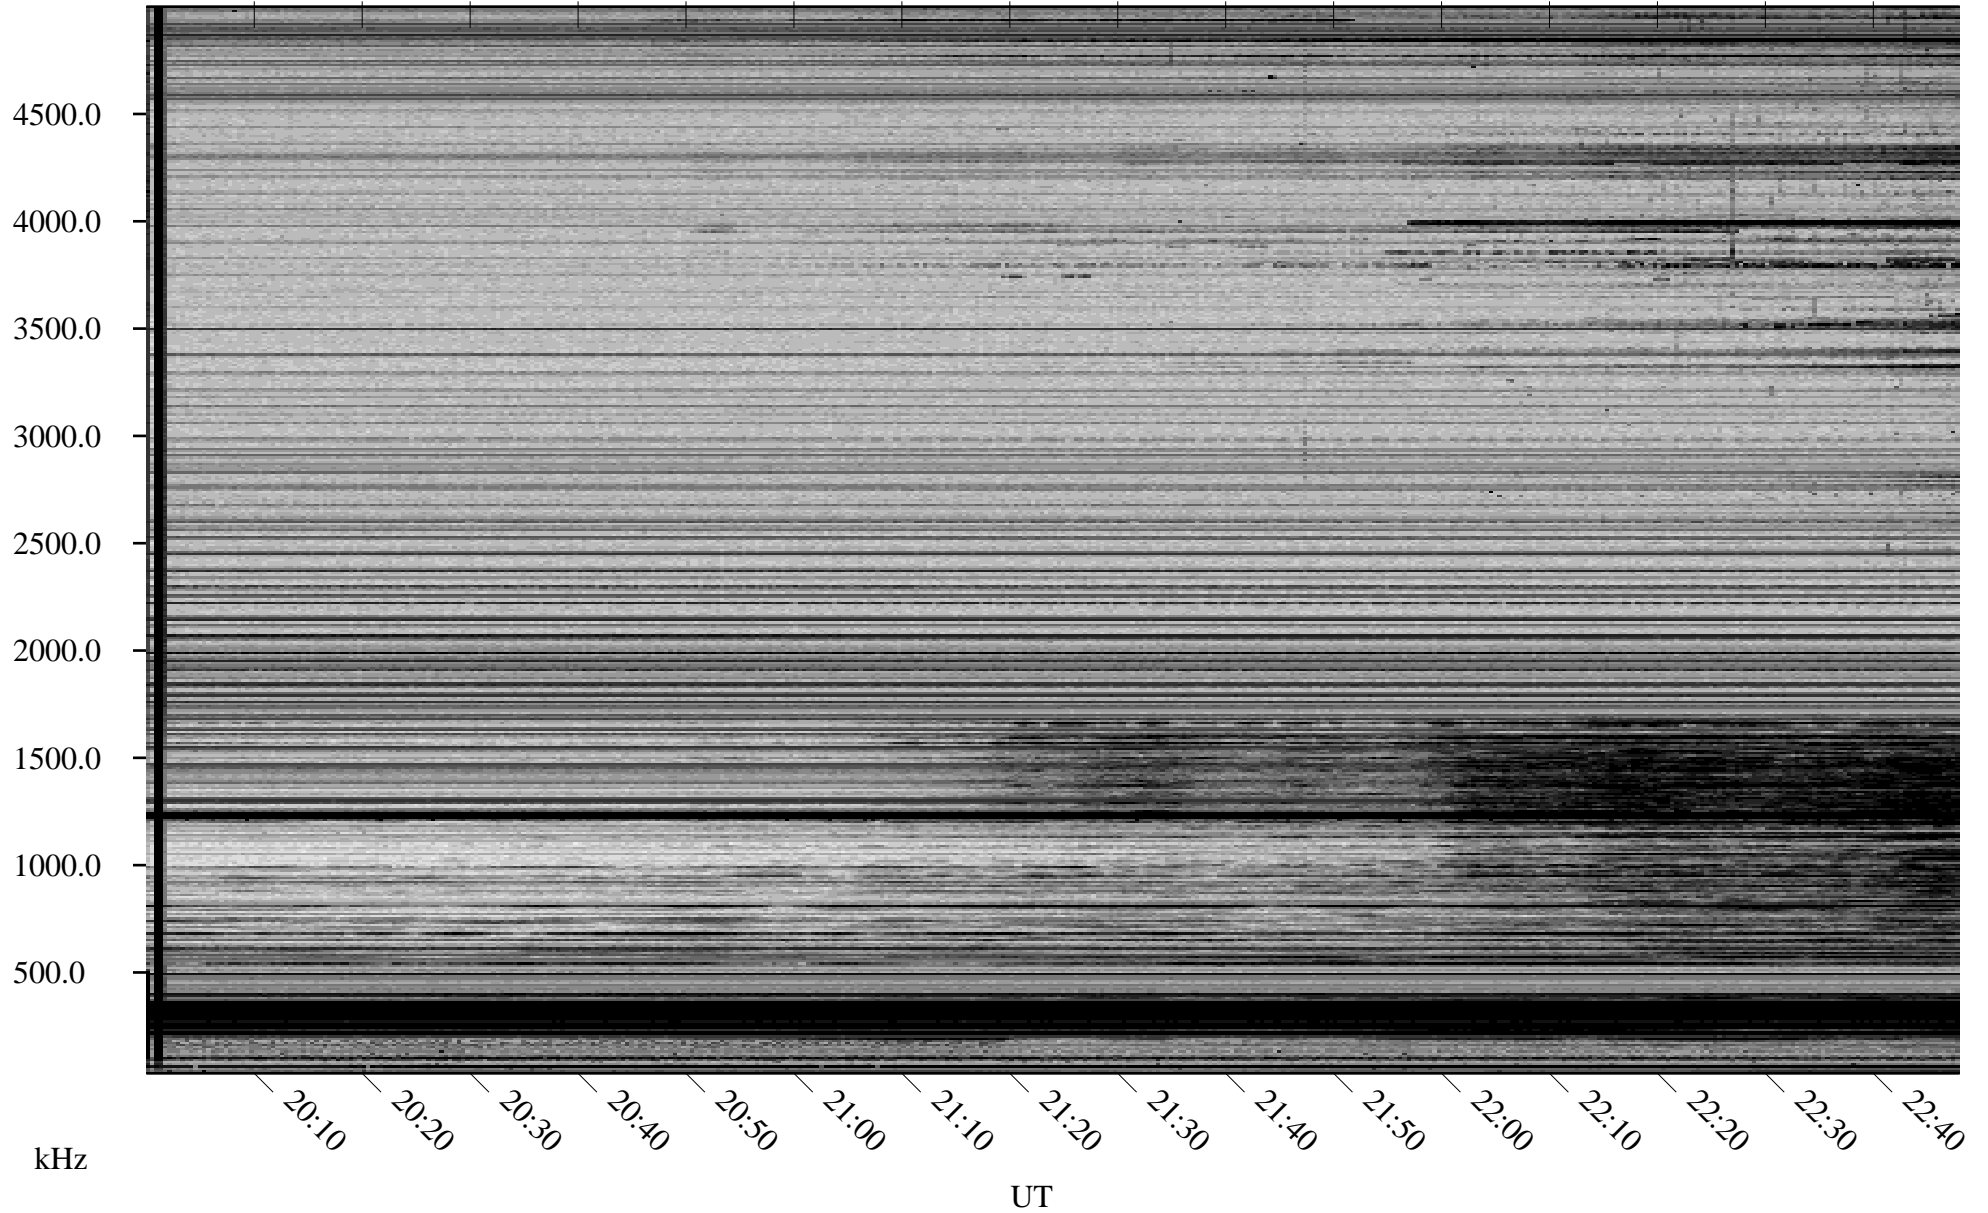

02/17/2008 Churchill, Manitoba

Linear Scale Black = 161 White = 15

ch08048l.r00SUm max_12

Page 1

02/17/2008 Churchill, Manitoba

Linear Scale Black = 161 White = 15

ch08048l.r00SUm max_12

Page 2

02/18/2008 Churchill, Manitoba

Linear Scale Black = 161 White = 15

ch08048l.r00SUm max_12

Page 3

02/18/2008 Churchill, Manitoba

Linear Scale Black = 161 White = 15

ch08048l.r00SUm max_12

Page 4

02/18/2008 Churchill, Manitoba

Linear Scale Black = 161 White = 15

ch08048l.r00SUm max_12

Page 5

02/18/2008 Churchill, Manitoba

Linear Scale Black = 161 White = 15

ch08048l.r00SUm max_12

Page 6

02/18/2008 Churchill, Manitoba

Linear Scale Black = 161 White = 15

ch08048l.r00SUm max_12

Page 7

02/18/2008 Churchill, Manitoba

Linear Scale Black = 161 White = 15

ch08048l.r00SUm max_12

Page 8