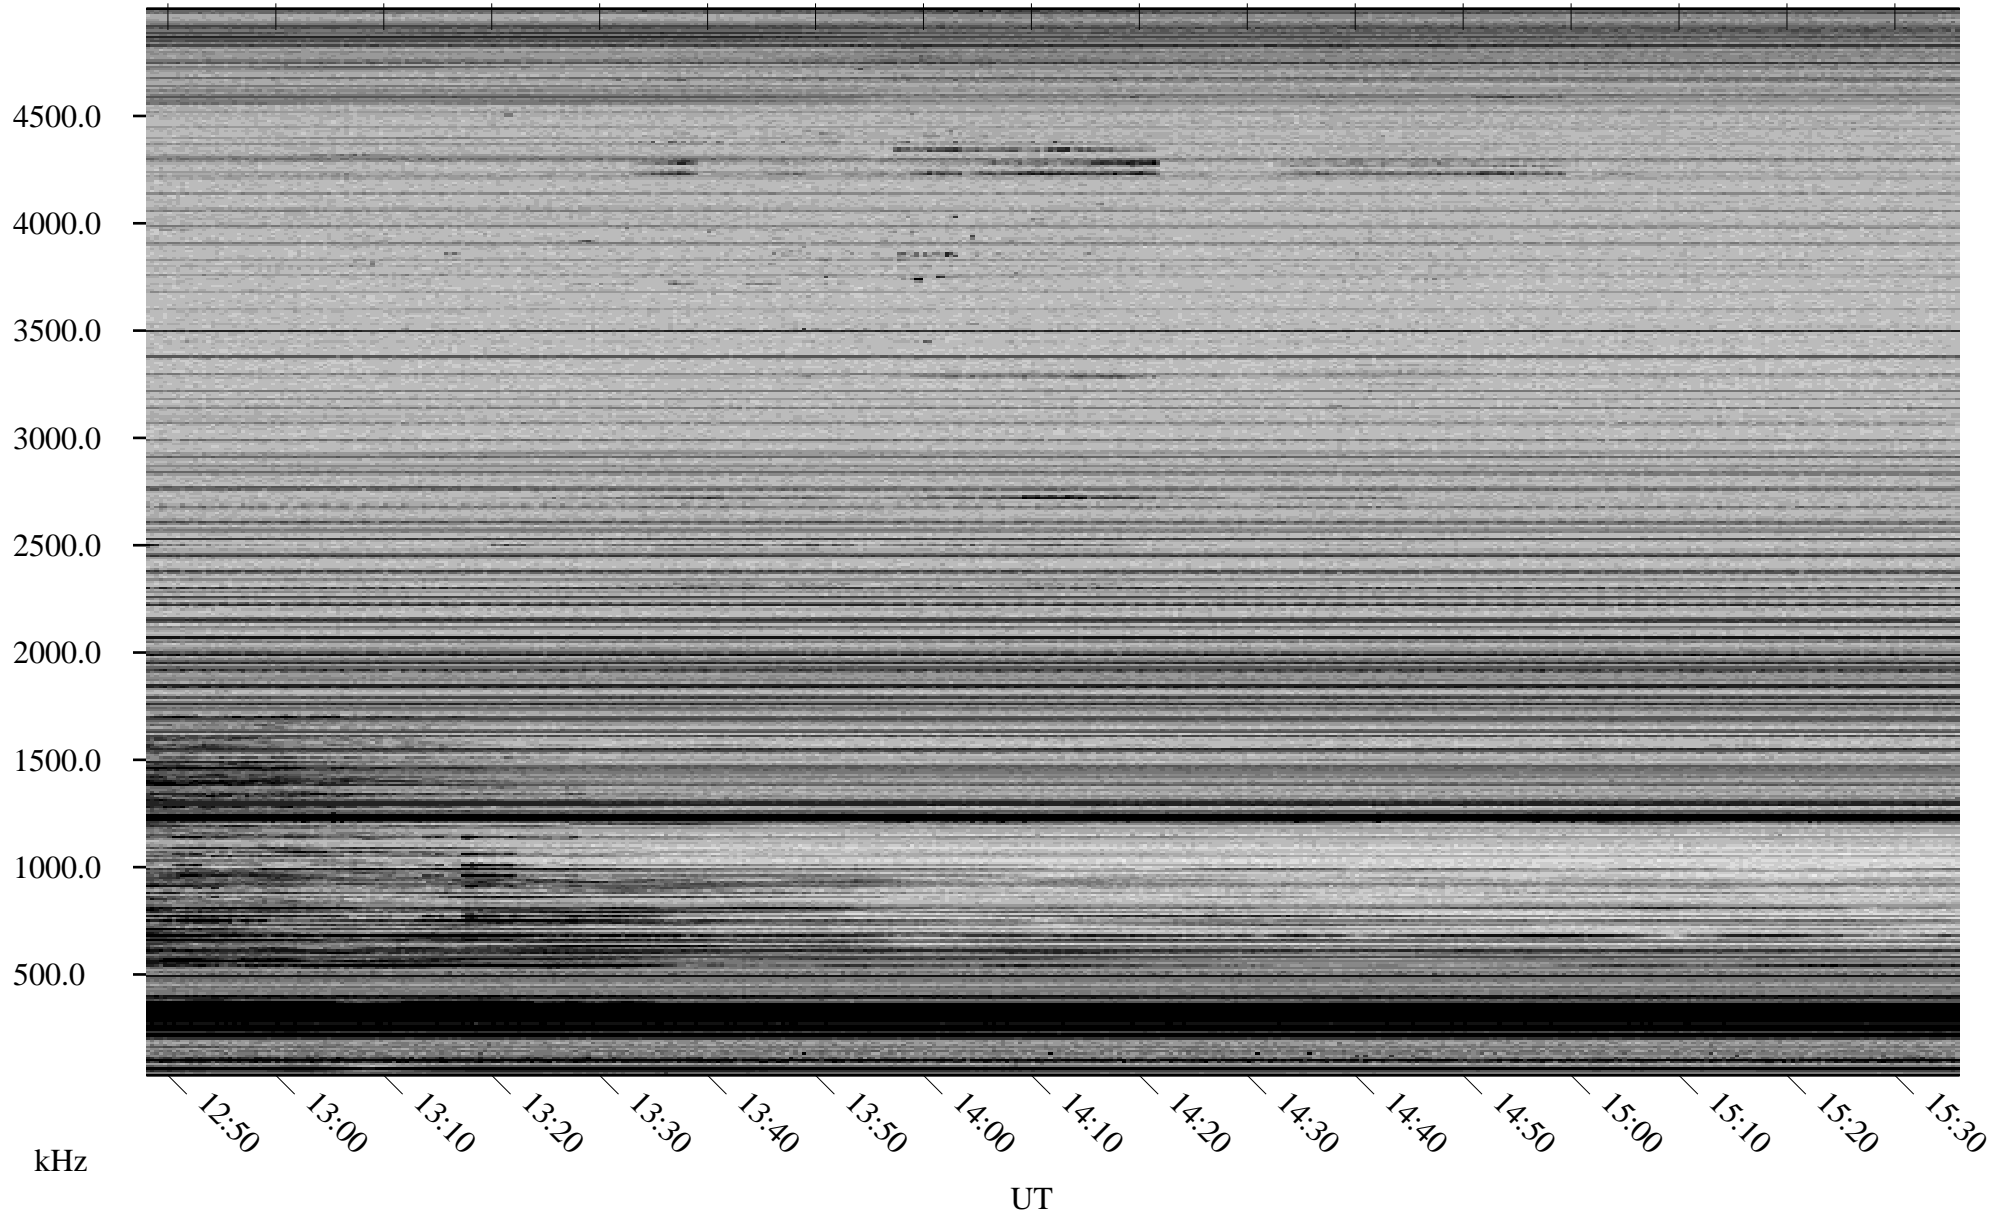

# 02/20/2008 Churchill, Manitoba

Linear Scale    Black = 161    White = 15

ch08050l.r00SUm max\_12

Page 5

# 02/20/2008 Churchill, Manitoba

Linear Scale    Black = 161    White = 15

ch08050l.r00SUm max\_12

Page 6

# 02/20/2008 Churchill, Manitoba

Linear Scale    Black = 161    White = 15

ch08050l.r00SUm max\_12

Page 7

# 02/20/2008 Churchill, Manitoba

Linear Scale    Black = 161    White = 15

ch08050l.r00SUm max\_12

Page 8