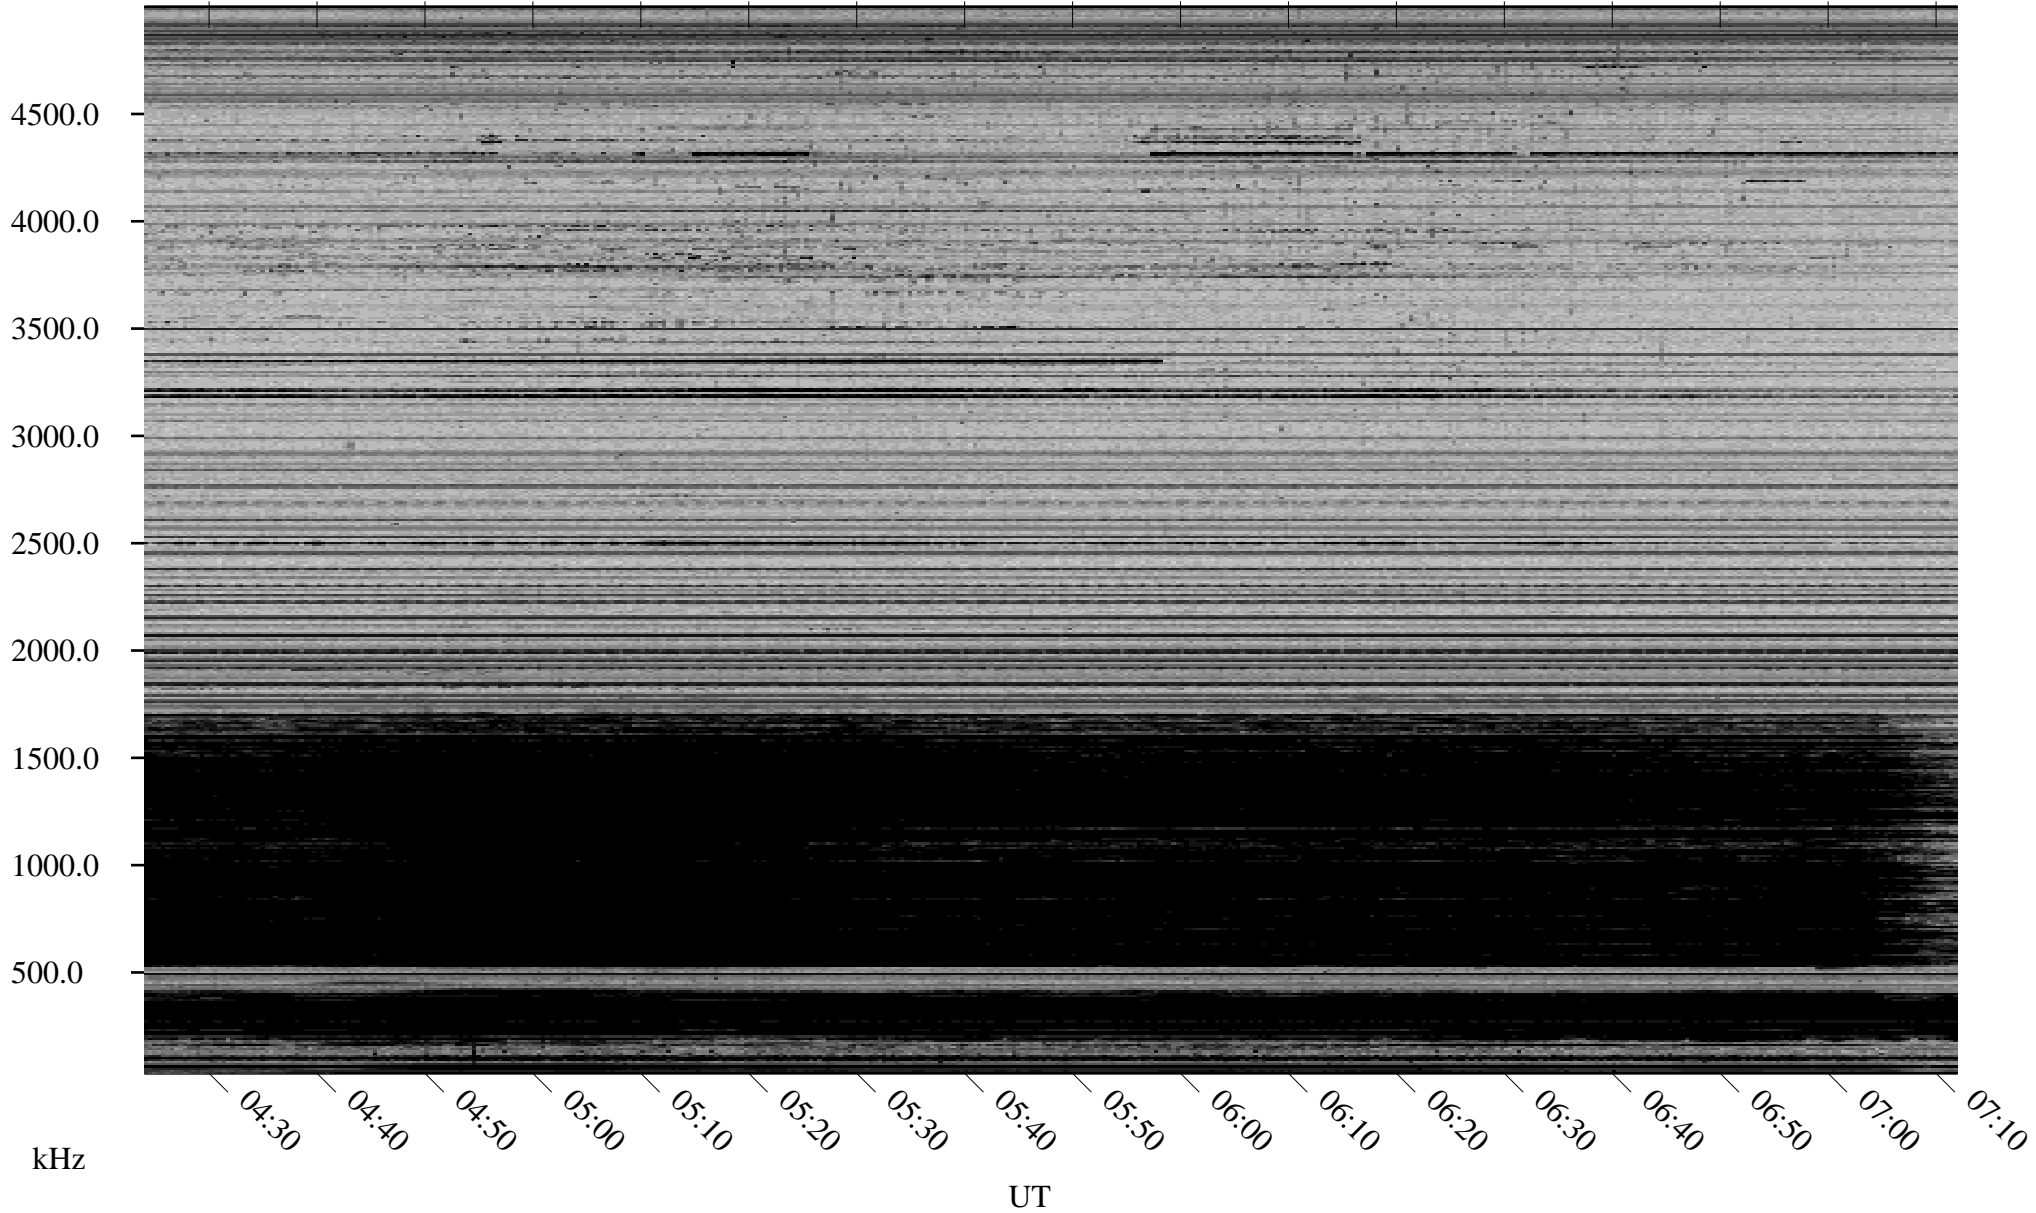

# 02/19/2008 Churchill, Manitoba

Linear Scale    Black = 161    White = 15

ch08050l.r00SUm max\_12

Page 2

# 02/20/2008 Churchill, Manitoba

Linear Scale    Black = 161    White = 15

ch08050l.r00SUm max\_12

Page 3

# 02/20/2008 Churchill, Manitoba

Linear Scale    Black = 161    White = 15

ch08050l.r00SUm max\_12

Page 4

# 02/20/2008 Churchill, Manitoba

Linear Scale    Black = 161    White = 15

ch08050l.r00SUm max\_12

Page 5