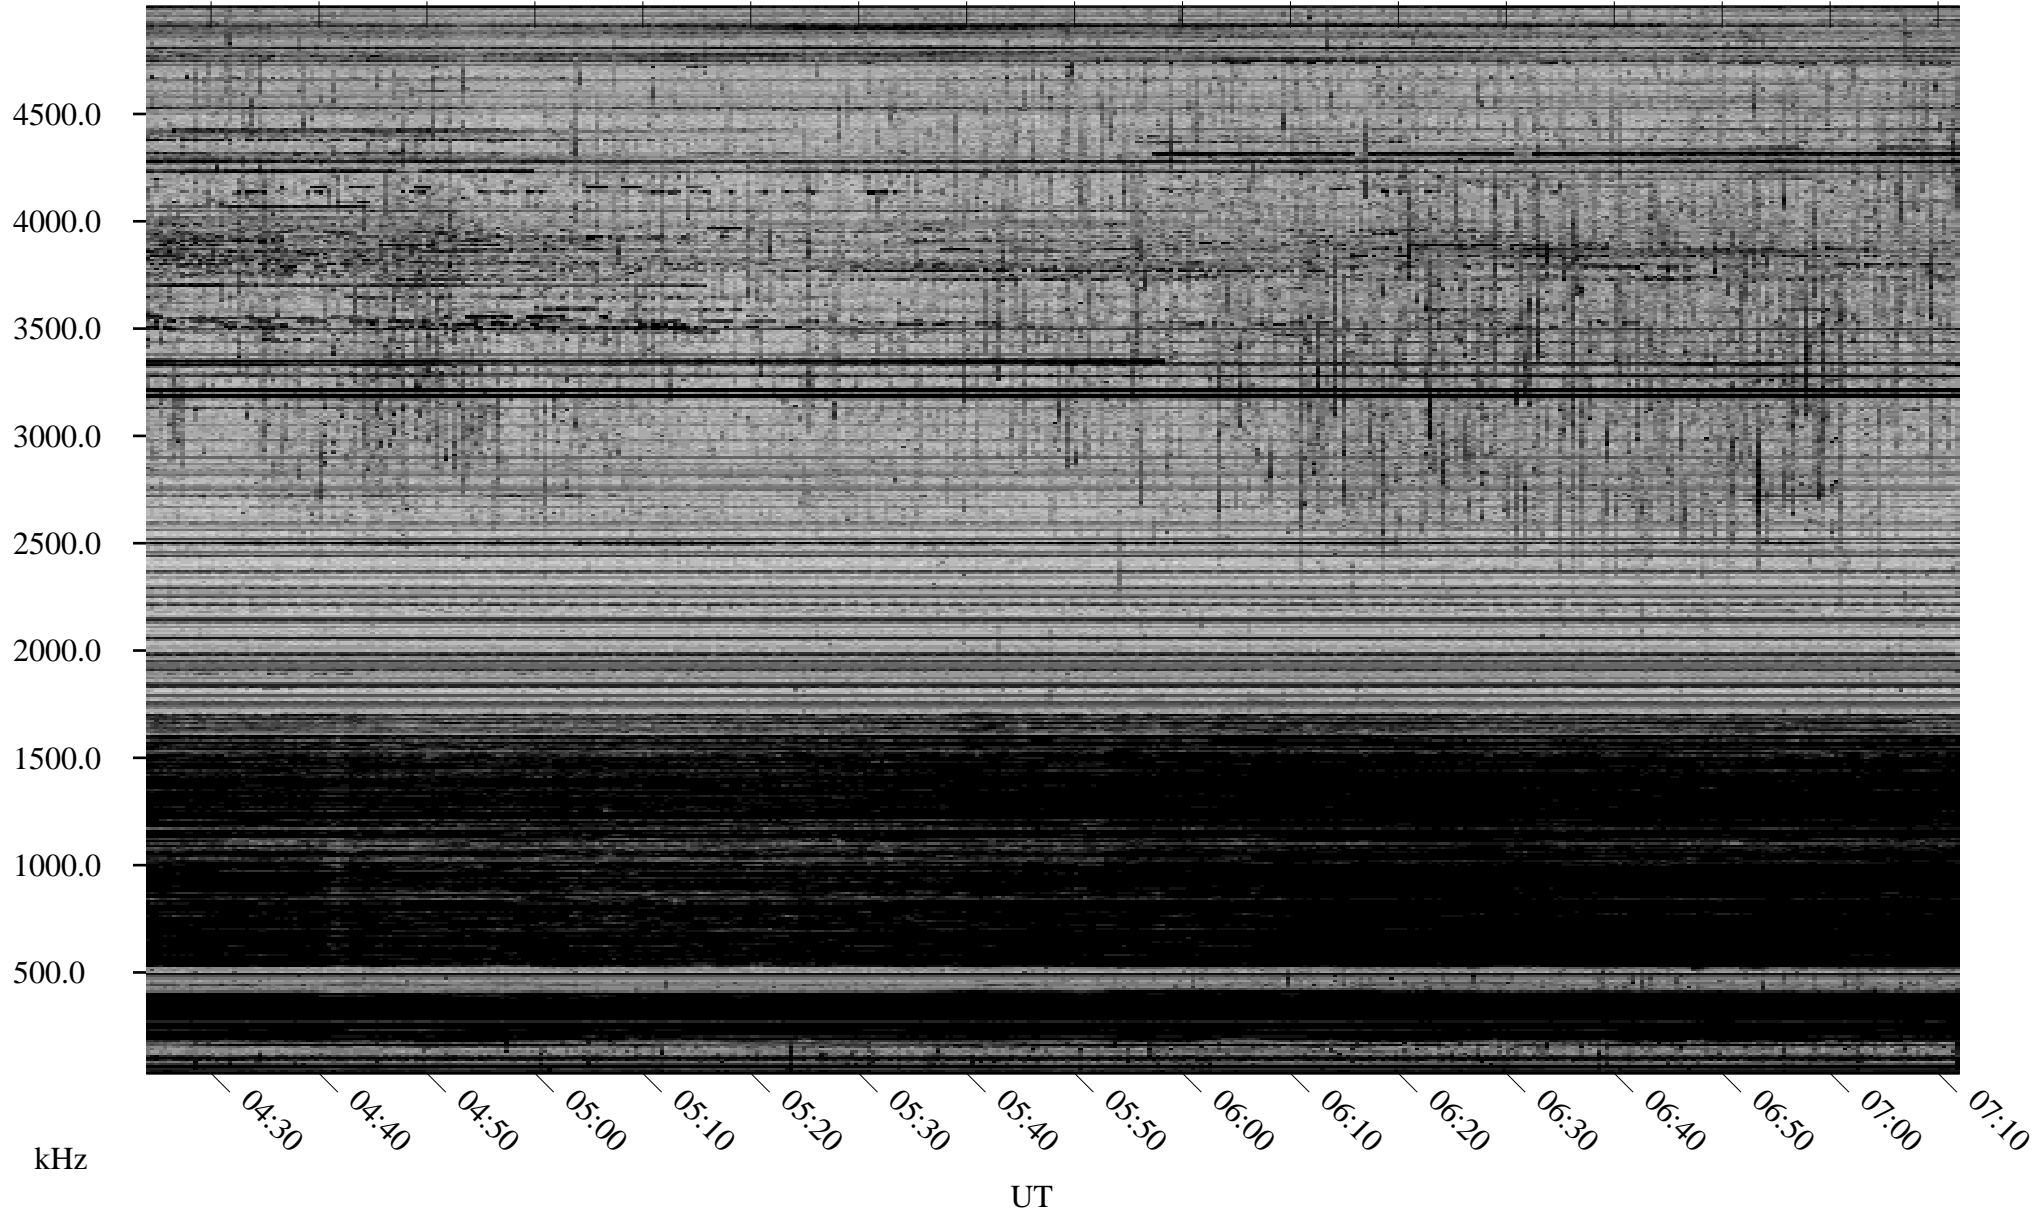

02/20/2008 Churchill, Manitoba

Linear Scale Black = 161 White = 15

ch080511.r00SUm max_12

Page 1

02/20/2008 Churchill, Manitoba

Linear Scale Black = 161 White = 15

ch080511.r00SUm max_12

Page 2

02/21/2008 Churchill, Manitoba

Linear Scale Black = 161 White = 15

ch080511.r00SUm max_12

Page 3

02/21/2008 Churchill, Manitoba

Linear Scale Black = 161 White = 15

ch080511.r00SUm max_12

Page 4

02/21/2008 Churchill, Manitoba

Linear Scale Black = 161 White = 15

ch080511.r00SUm max_12

Page 5

02/21/2008 Churchill, Manitoba

Linear Scale Black = 161 White = 15

ch080511.r00SUm max_12

Page 6

02/21/2008 Churchill, Manitoba

Linear Scale Black = 161 White = 15

ch080511.r00SUm max_12

Page 7

02/21/2008 Churchill, Manitoba

Linear Scale Black = 161 White = 15

ch080511.r00SUm max_12