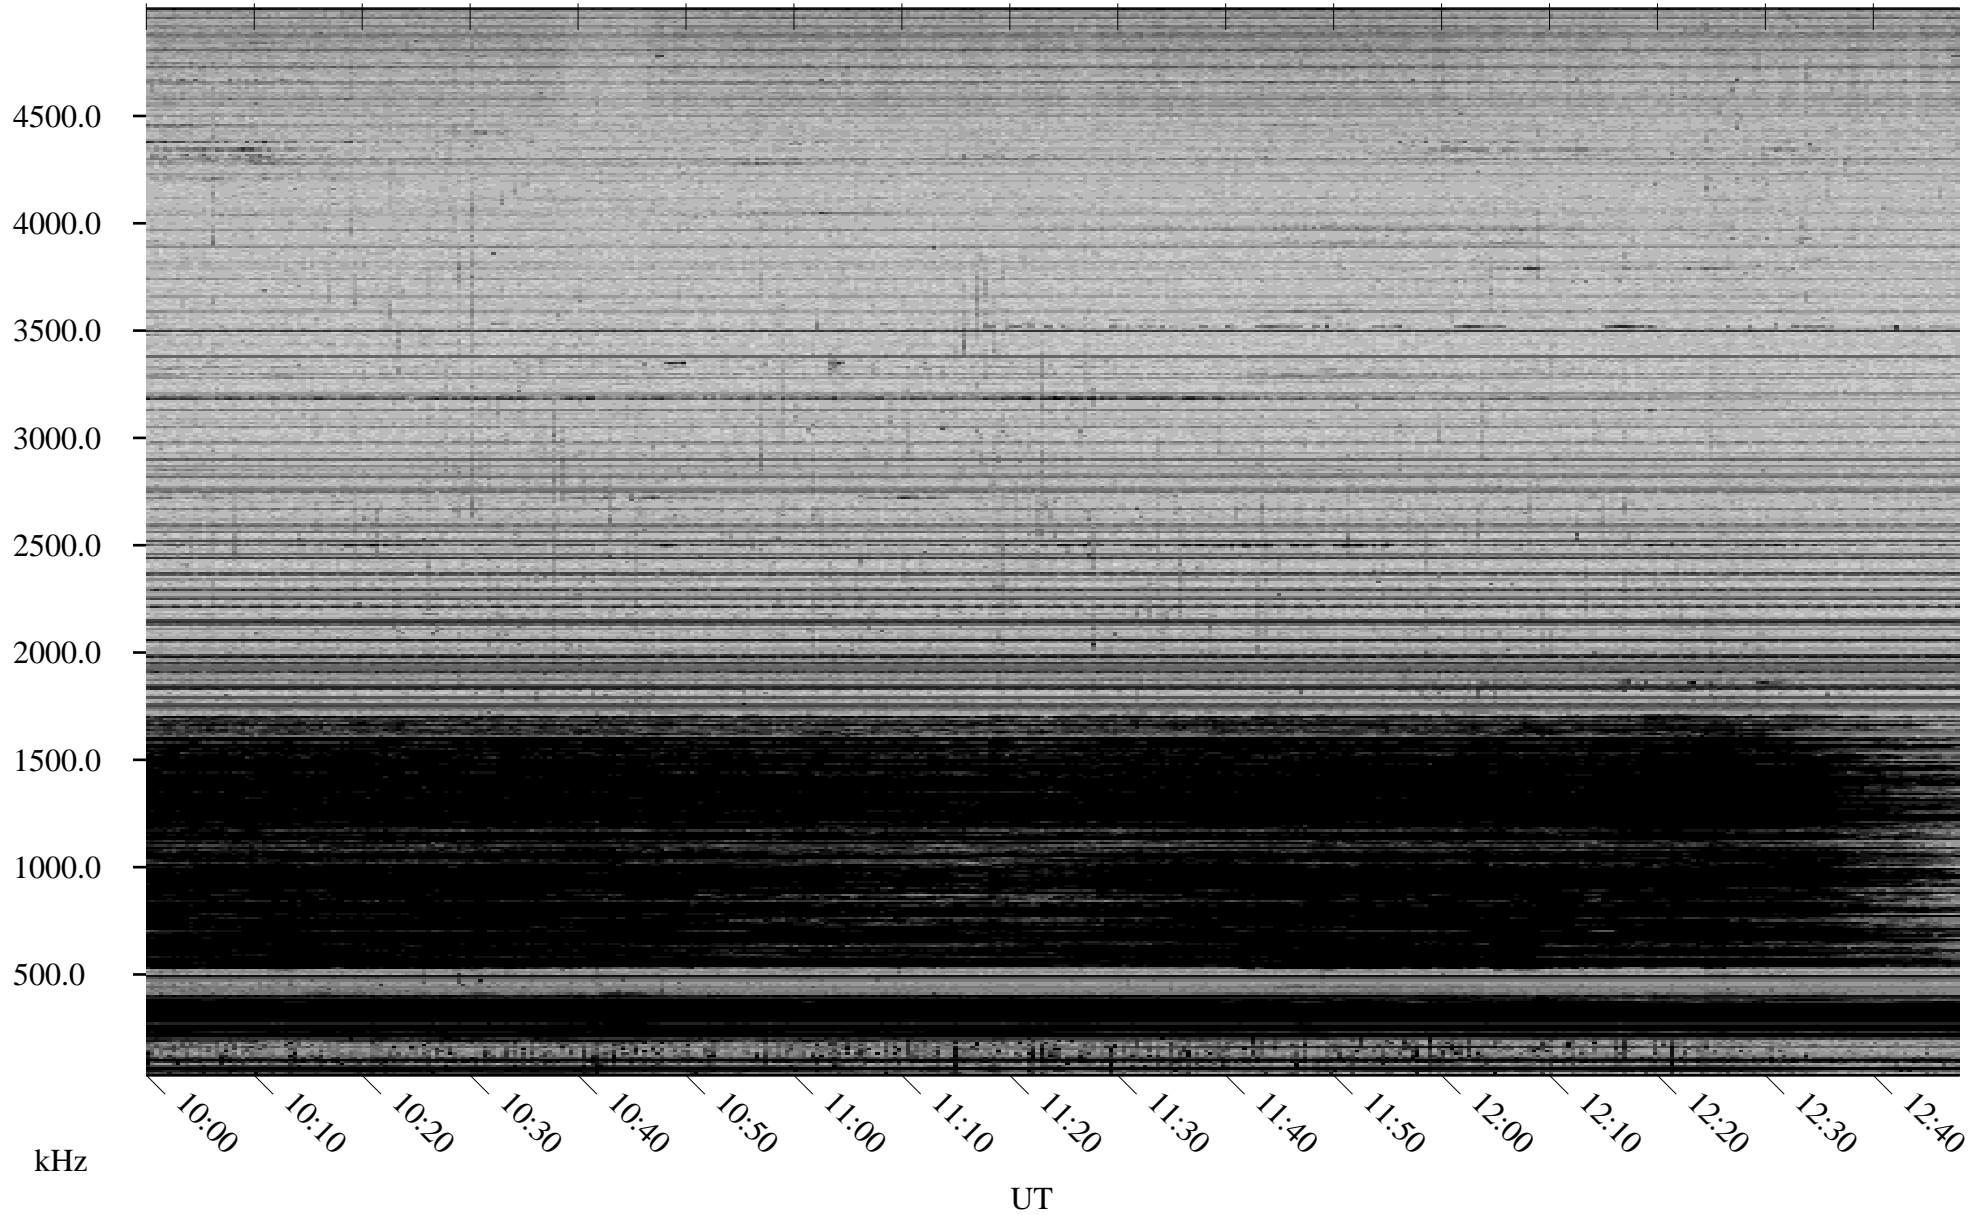

02/20/2008 Churchill, Manitoba

Linear Scale Black = 161 White = 15

ch080511.r00SUm max_12

Page 1

02/20/2008 Churchill, Manitoba

Linear Scale Black = 161 White = 15

ch080511.r00SUm max_12

Page 2

02/21/2008 Churchill, Manitoba

Linear Scale Black = 161 White = 15

ch080511.r00SUm max_12

Page 3

02/21/2008 Churchill, Manitoba

Linear Scale Black = 161 White = 15

ch080511.r00SUm max_12

Page 4

02/21/2008 Churchill, Manitoba

Linear Scale Black = 161 White = 15

ch080511.r00SUm max_12

Page 5

02/21/2008 Churchill, Manitoba

Linear Scale Black = 161 White = 15

ch080511.r00SUm max_12

Page 6

02/21/2008 Churchill, Manitoba

Linear Scale Black = 161 White = 15

ch080511.r00SUm max_12

Page 7

02/21/2008 Churchill, Manitoba

Linear Scale Black = 161 White = 15

ch080511.r00SUm max_12