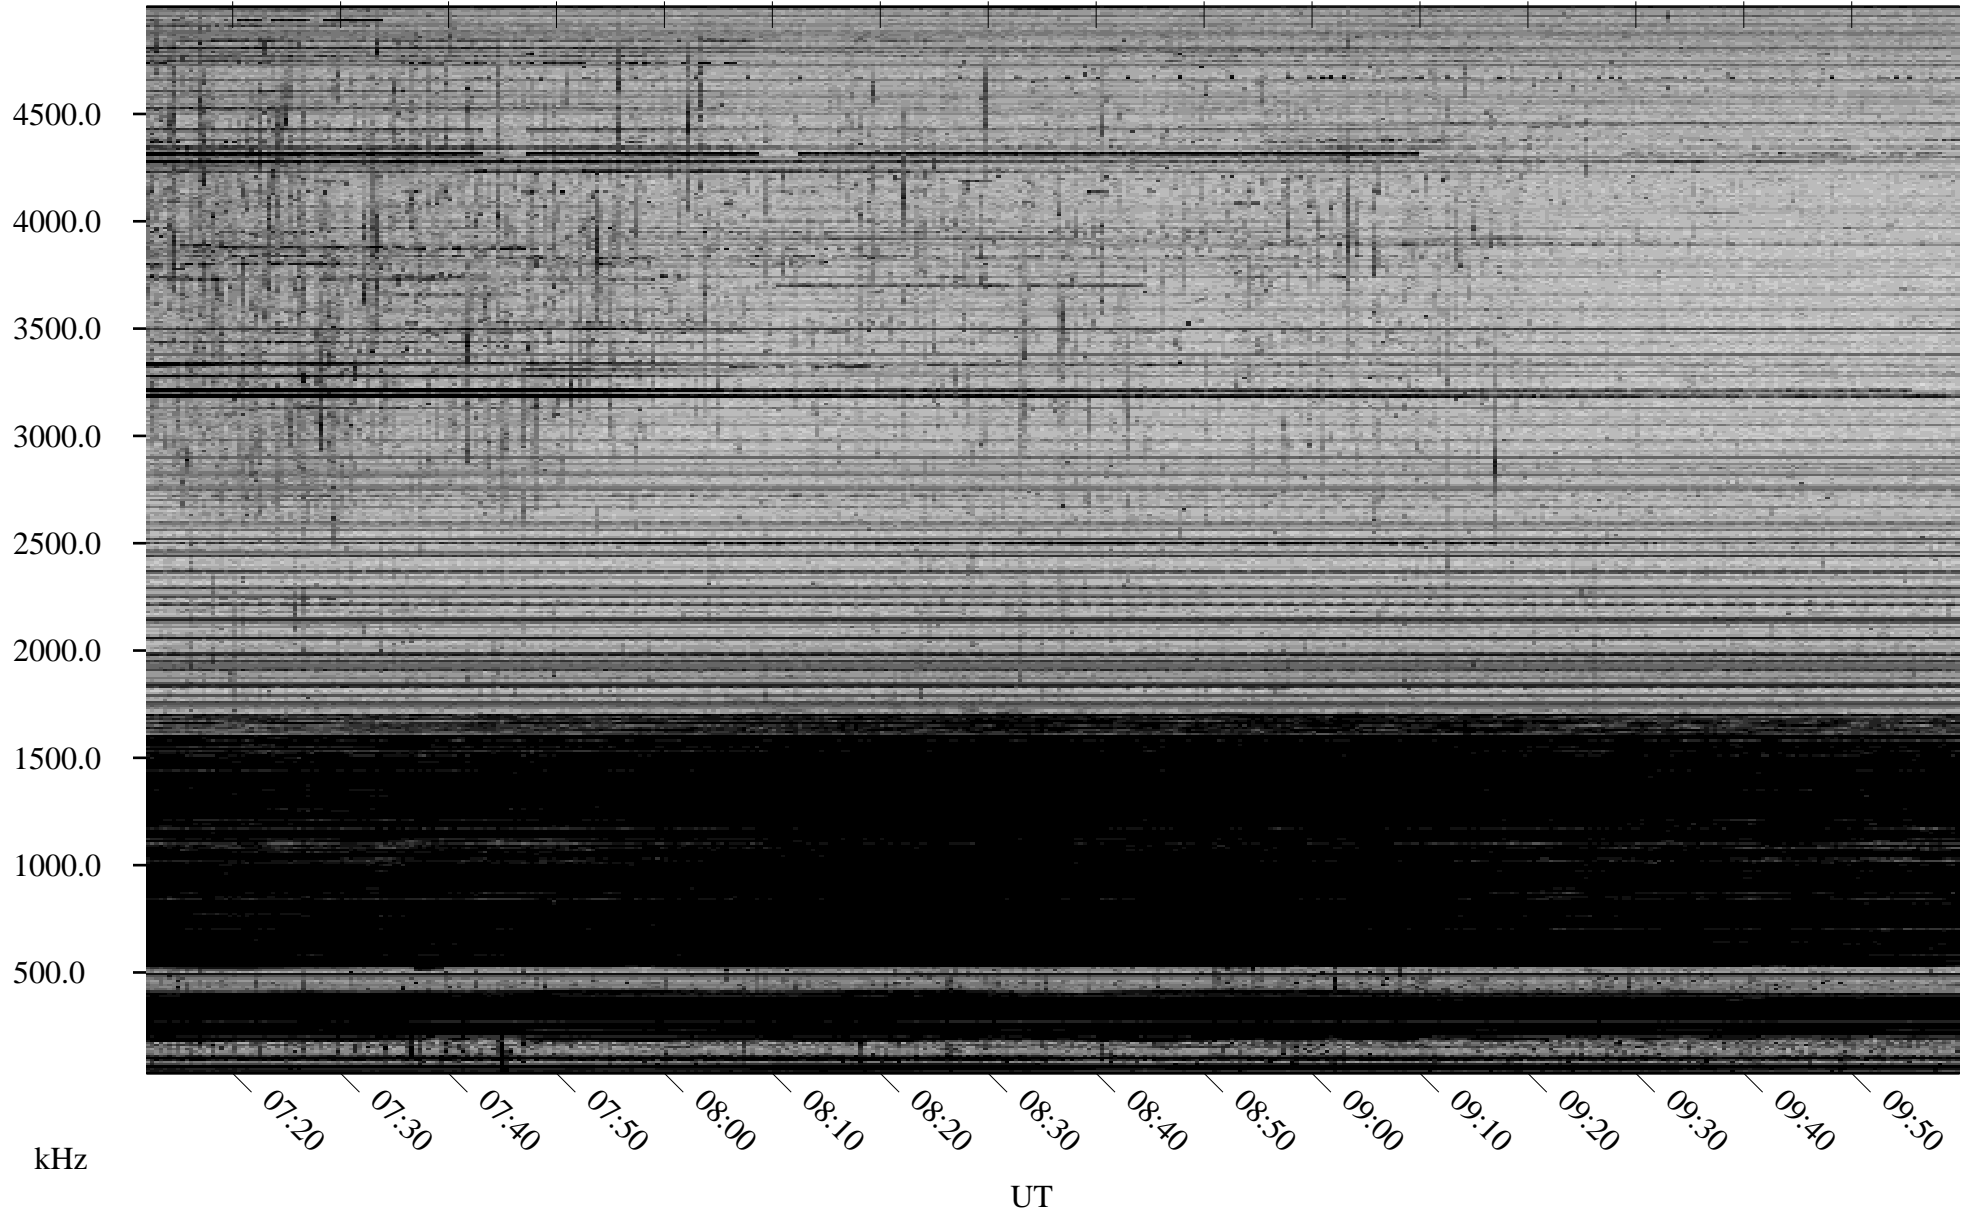

02/20/2008 Churchill, Manitoba

Linear Scale Black = 161 White = 15

ch080511.r00SUm max_12

Page 1

02/20/2008 Churchill, Manitoba

Linear Scale Black = 161 White = 15

ch080511.r00SUm max_12

Page 2

02/21/2008 Churchill, Manitoba

Linear Scale Black = 161 White = 15

ch080511.r00SUm max_12

Page 3

02/21/2008 Churchill, Manitoba

Linear Scale Black = 161 White = 15

ch080511.r00SUm max_12

Page 4

02/21/2008 Churchill, Manitoba

Linear Scale Black = 161 White = 15

ch080511.r00SUm max_12

Page 5

02/21/2008 Churchill, Manitoba

Linear Scale Black = 161 White = 15

ch080511.r00SUm max_12

Page 6

02/21/2008 Churchill, Manitoba

Linear Scale Black = 161 White = 15

ch080511.r00SUm max_12

Page 7

02/21/2008 Churchill, Manitoba

Linear Scale Black = 161 White = 15

ch080511.r00SUm max_12