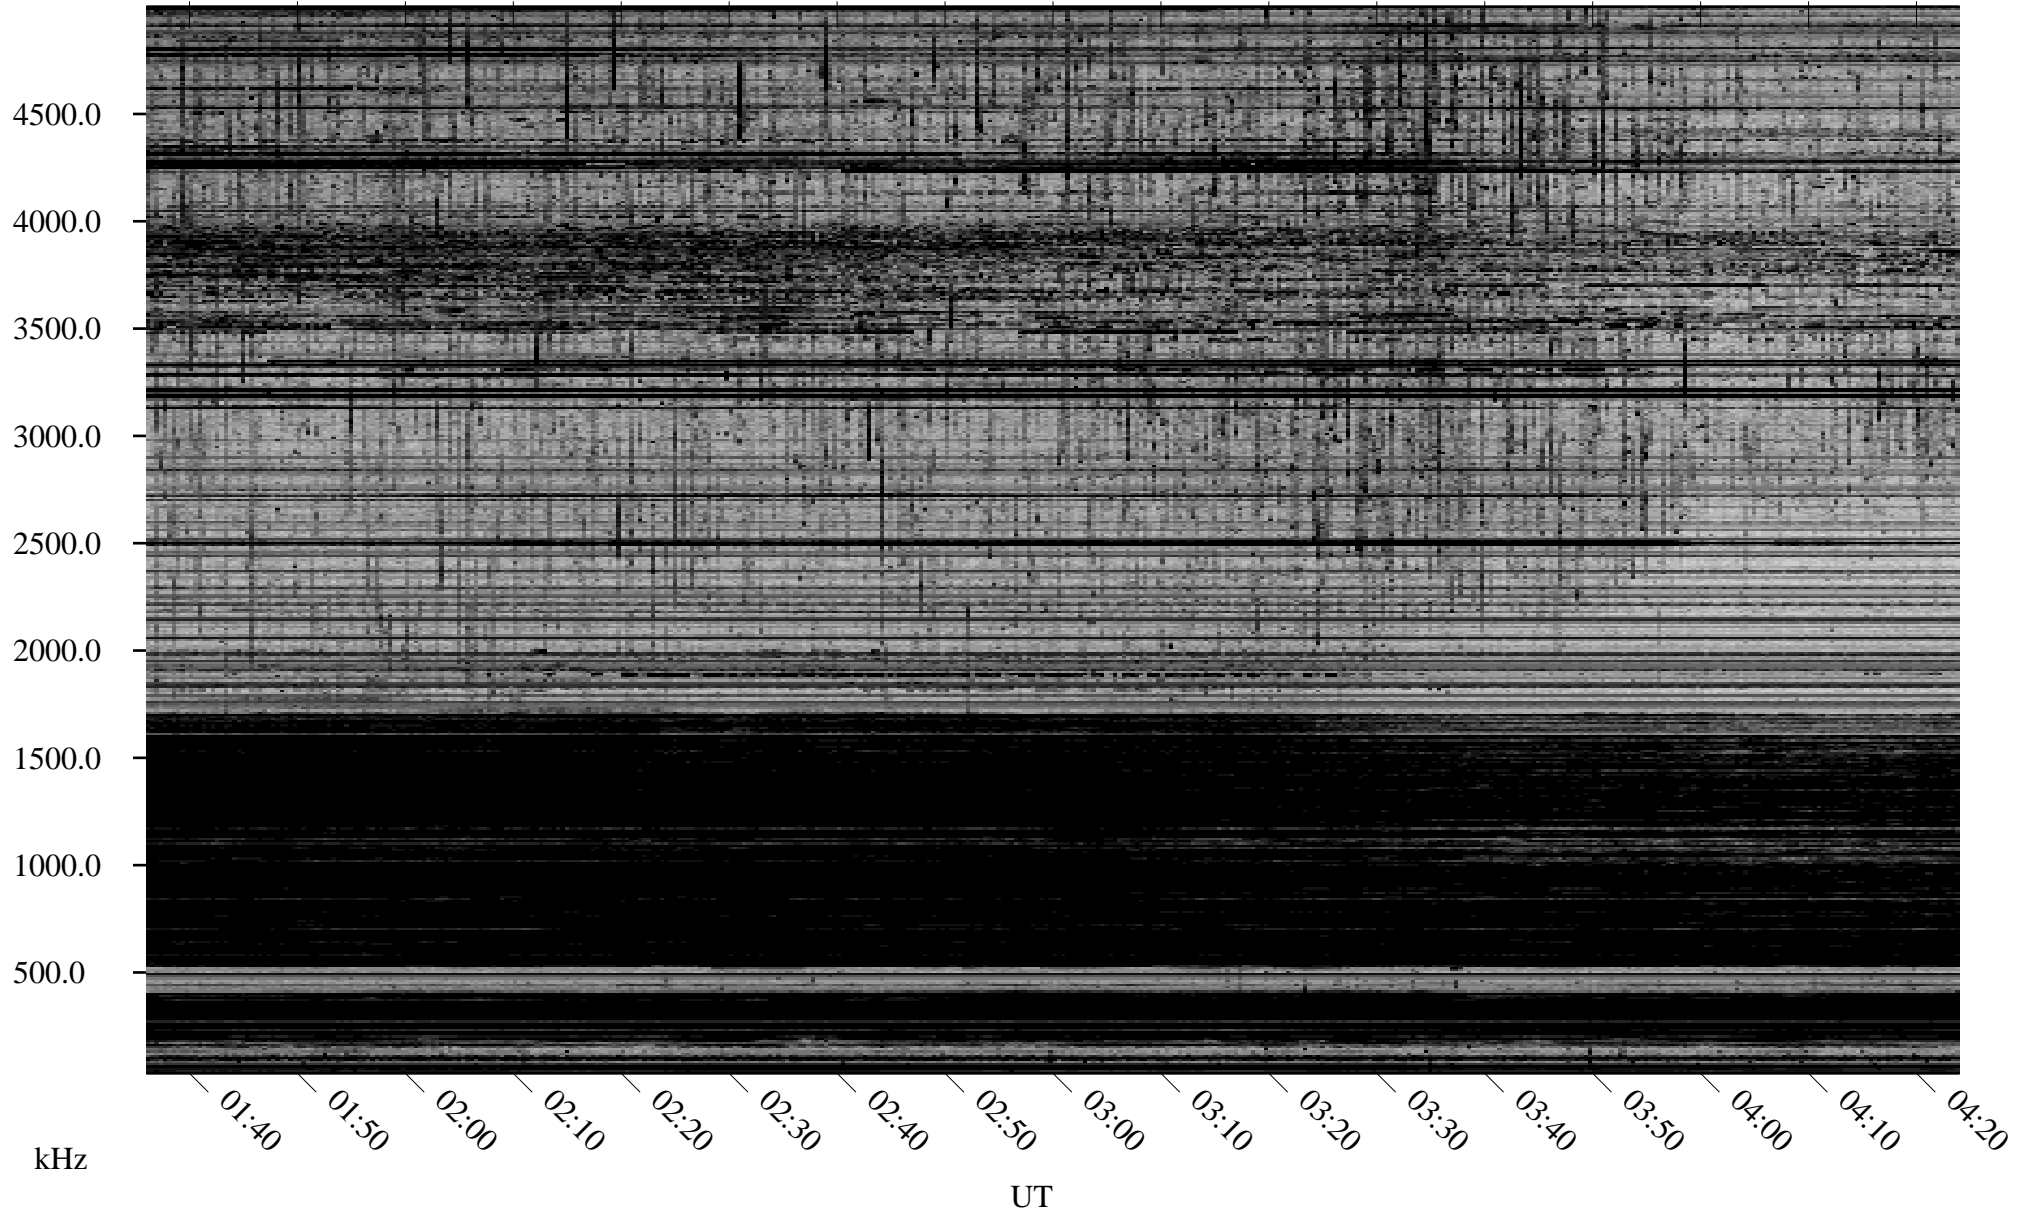

02/20/2008 Churchill, Manitoba

Linear Scale Black = 161 White = 15

ch080511.r00SUm max_12

Page 1

02/20/2008 Churchill, Manitoba

Linear Scale Black = 161 White = 15

ch080511.r00SUm max_12

Page 2

02/21/2008 Churchill, Manitoba

Linear Scale Black = 161 White = 15

ch080511.r00SUm max_12

Page 3

02/21/2008 Churchill, Manitoba

Linear Scale Black = 161 White = 15

ch080511.r00SUm max_12

Page 4

02/21/2008 Churchill, Manitoba

Linear Scale Black = 161 White = 15

ch080511.r00SUm max_12

Page 5

02/21/2008 Churchill, Manitoba

Linear Scale Black = 161 White = 15

ch080511.r00SUm max_12

Page 6

02/21/2008 Churchill, Manitoba

Linear Scale Black = 161 White = 15

ch080511.r00SUm max_12

Page 7

02/21/2008 Churchill, Manitoba

Linear Scale Black = 161 White = 15

ch080511.r00SUm max_12