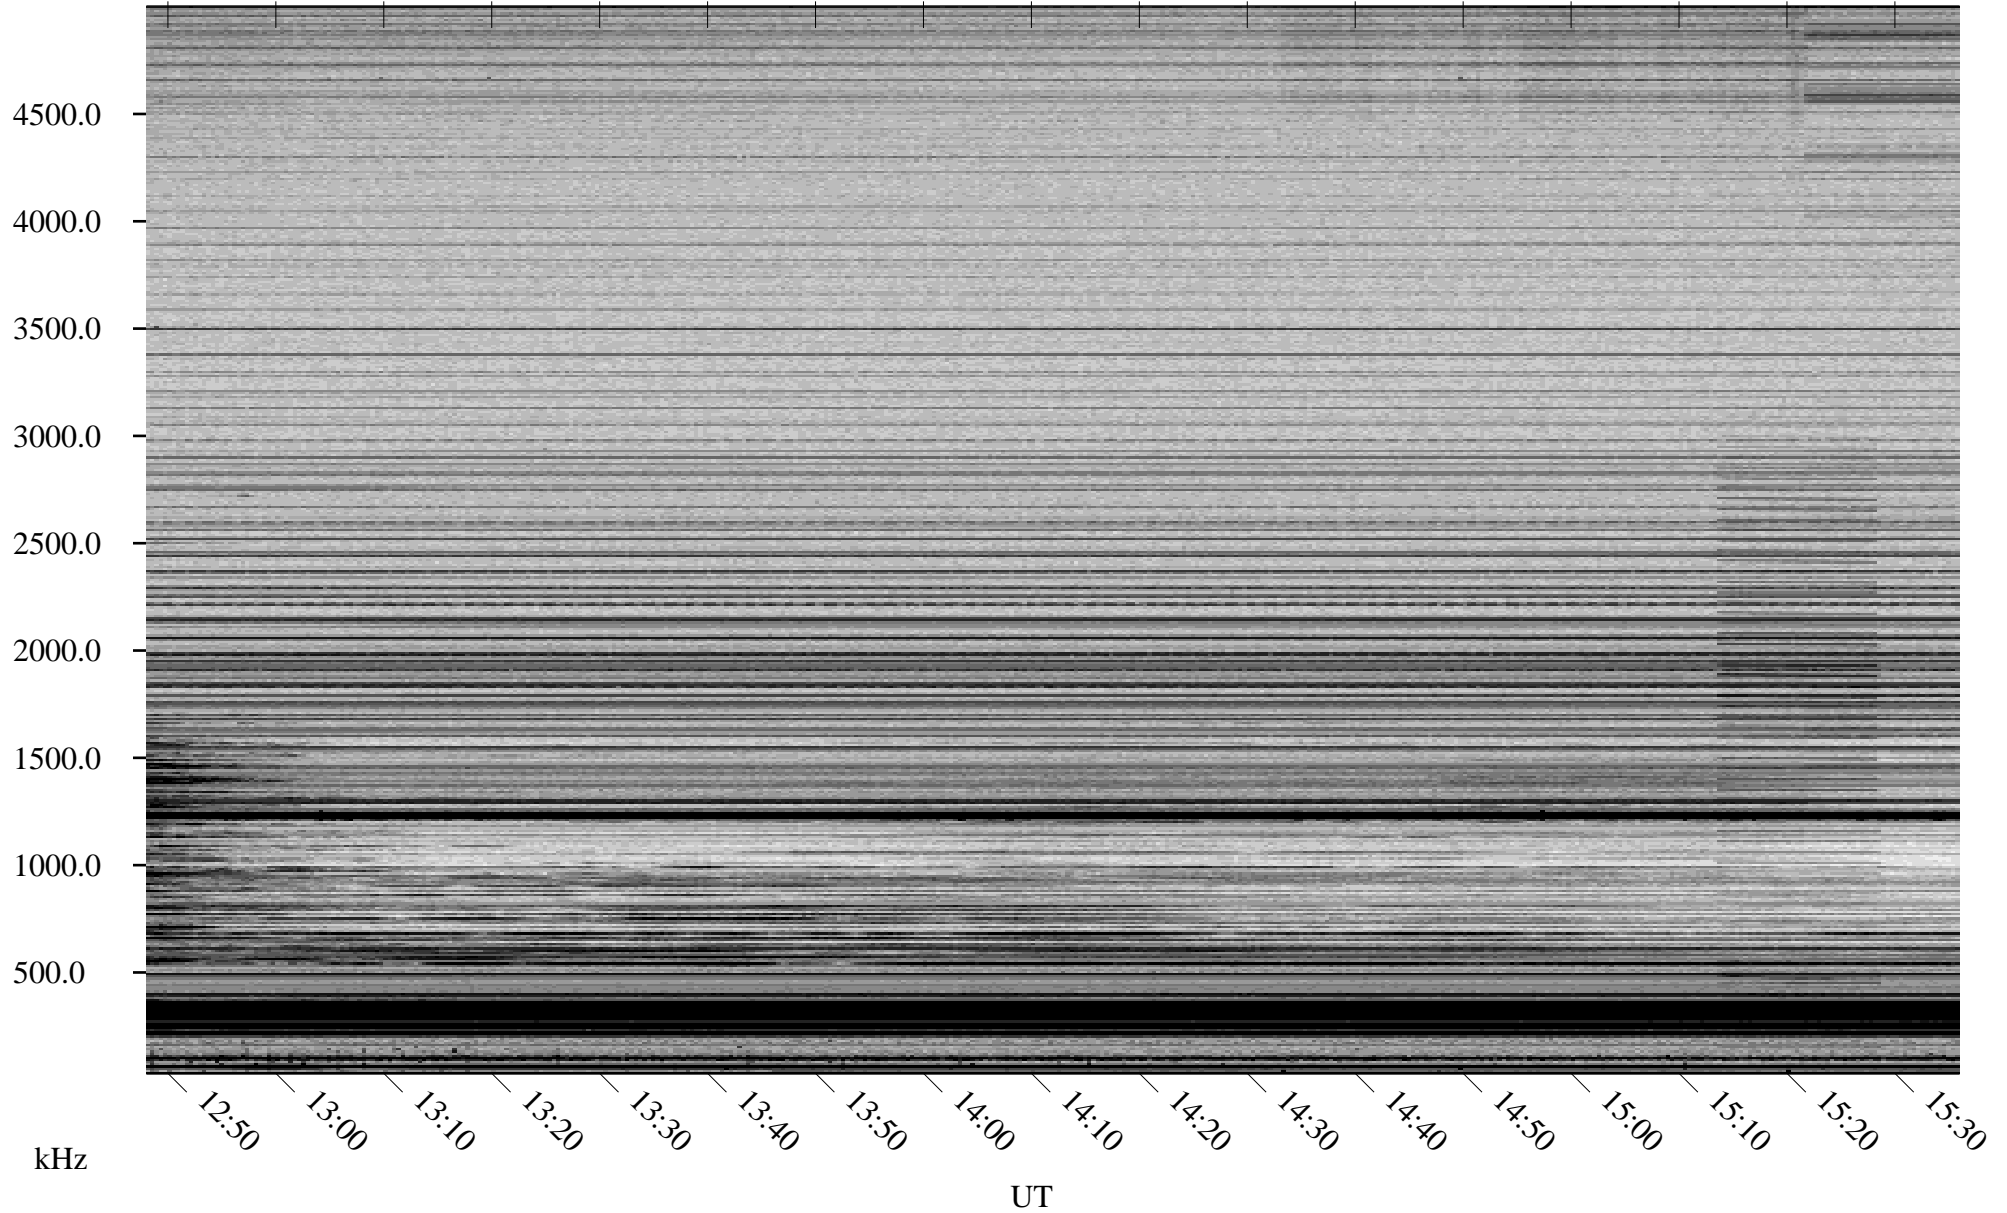

02/20/2008 Churchill, Manitoba

Linear Scale Black = 161 White = 15

ch080511.r00SUm max_12

Page 1

02/20/2008 Churchill, Manitoba

Linear Scale Black = 161 White = 15

ch080511.r00SUm max_12

Page 2

02/21/2008 Churchill, Manitoba

Linear Scale Black = 161 White = 15

ch080511.r00SUm max_12

Page 3

02/21/2008 Churchill, Manitoba

Linear Scale Black = 161 White = 15

ch080511.r00SUm max_12

Page 4

02/21/2008 Churchill, Manitoba

Linear Scale Black = 161 White = 15

ch080511.r00SUm max_12

Page 5

02/21/2008 Churchill, Manitoba

Linear Scale Black = 161 White = 15

ch080511.r00SUm max_12

Page 6

02/21/2008 Churchill, Manitoba

Linear Scale Black = 161 White = 15

ch080511.r00SUm max_12

Page 7

02/21/2008 Churchill, Manitoba

Linear Scale Black = 161 White = 15

ch080511.r00SUm max_12