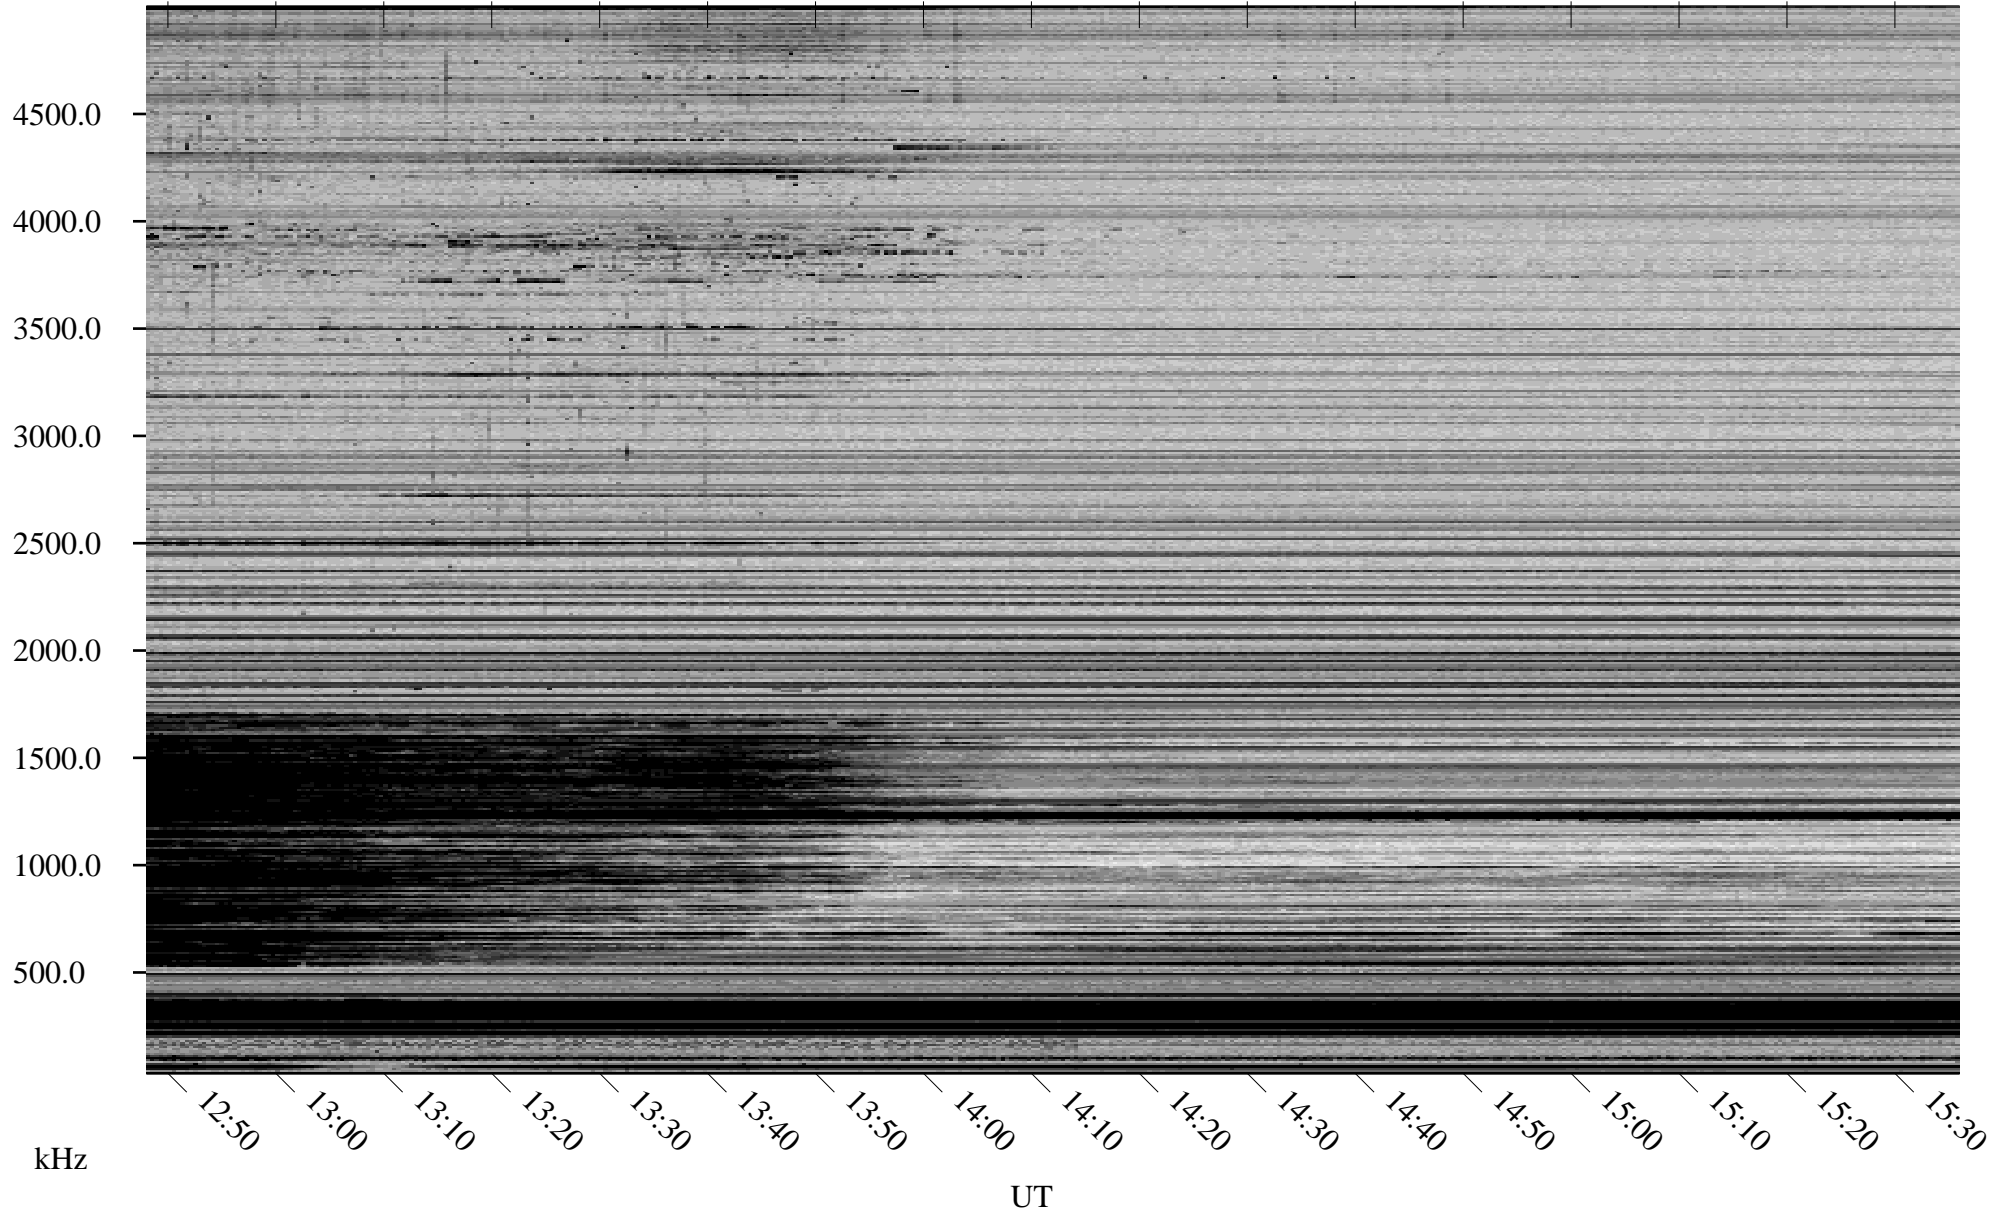

02/21/2008 Churchill, Manitoba

Linear Scale Black = 161 White = 15

ch08052l.r00SUm max_12

Page 1

02/21/2008 Churchill, Manitoba

Linear Scale Black = 161 White = 15

ch08052l.r00SUm max_12

Page 2

02/22/2008 Churchill, Manitoba

Linear Scale Black = 161 White = 15

ch08052l.r00SUm max_12

Page 3

02/22/2008 Churchill, Manitoba

Linear Scale Black = 161 White = 15

ch08052l.r00SUm max_12

Page 4

02/22/2008 Churchill, Manitoba

Linear Scale Black = 161 White = 15

ch08052l.r00SUm max_12

Page 5

02/22/2008 Churchill, Manitoba

Linear Scale Black = 161 White = 15

ch08052l.r00SUm max_12

Page 6

02/22/2008 Churchill, Manitoba

Linear Scale Black = 161 White = 15

ch08052l.r00SUm max_12

Page 7

02/22/2008 Churchill, Manitoba

Linear Scale Black = 161 White = 15

ch08052l.r00SUm max_12

Page 8