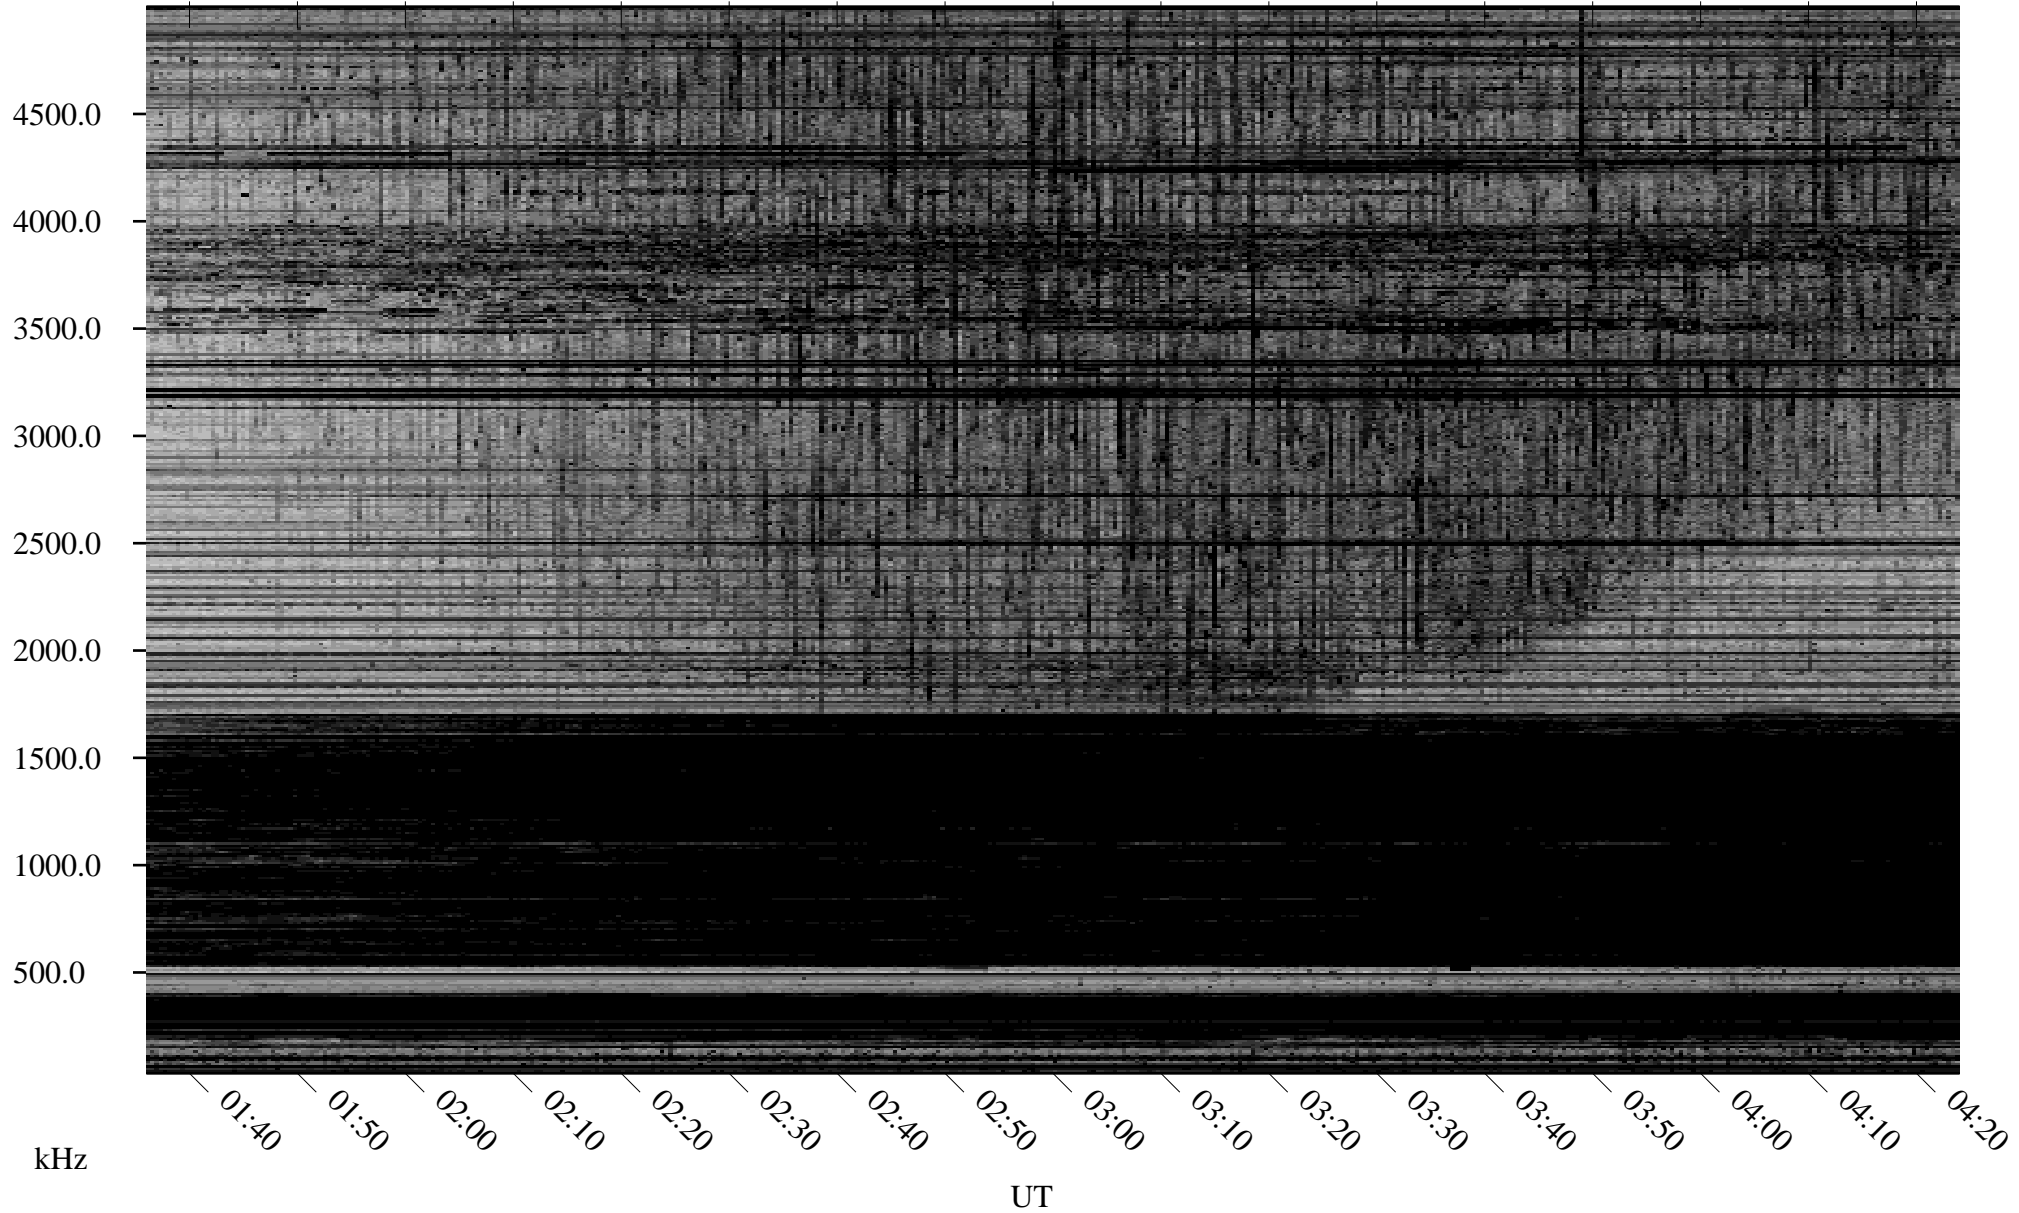

02/21/2008 Churchill, Manitoba

Linear Scale Black = 161 White = 15

ch08052l.r00SUm max_12

Page 1

02/21/2008 Churchill, Manitoba

Linear Scale Black = 161 White = 15

ch08052l.r00SUm max_12

Page 2

02/22/2008 Churchill, Manitoba

Linear Scale Black = 161 White = 15

ch08052l.r00SUm max_12

Page 3

02/22/2008 Churchill, Manitoba

Linear Scale Black = 161 White = 15

ch08052l.r00SUm max_12

Page 4

02/22/2008 Churchill, Manitoba

Linear Scale Black = 161 White = 15

ch08052l.r00SUm max_12

Page 5

02/22/2008 Churchill, Manitoba

Linear Scale Black = 161 White = 15

ch08052l.r00SUm max_12

Page 6

02/22/2008 Churchill, Manitoba

Linear Scale Black = 161 White = 15

ch08052l.r00SUm max_12

Page 7

02/22/2008 Churchill, Manitoba

Linear Scale Black = 161 White = 15

ch08052l.r00SUm max_12

Page 8