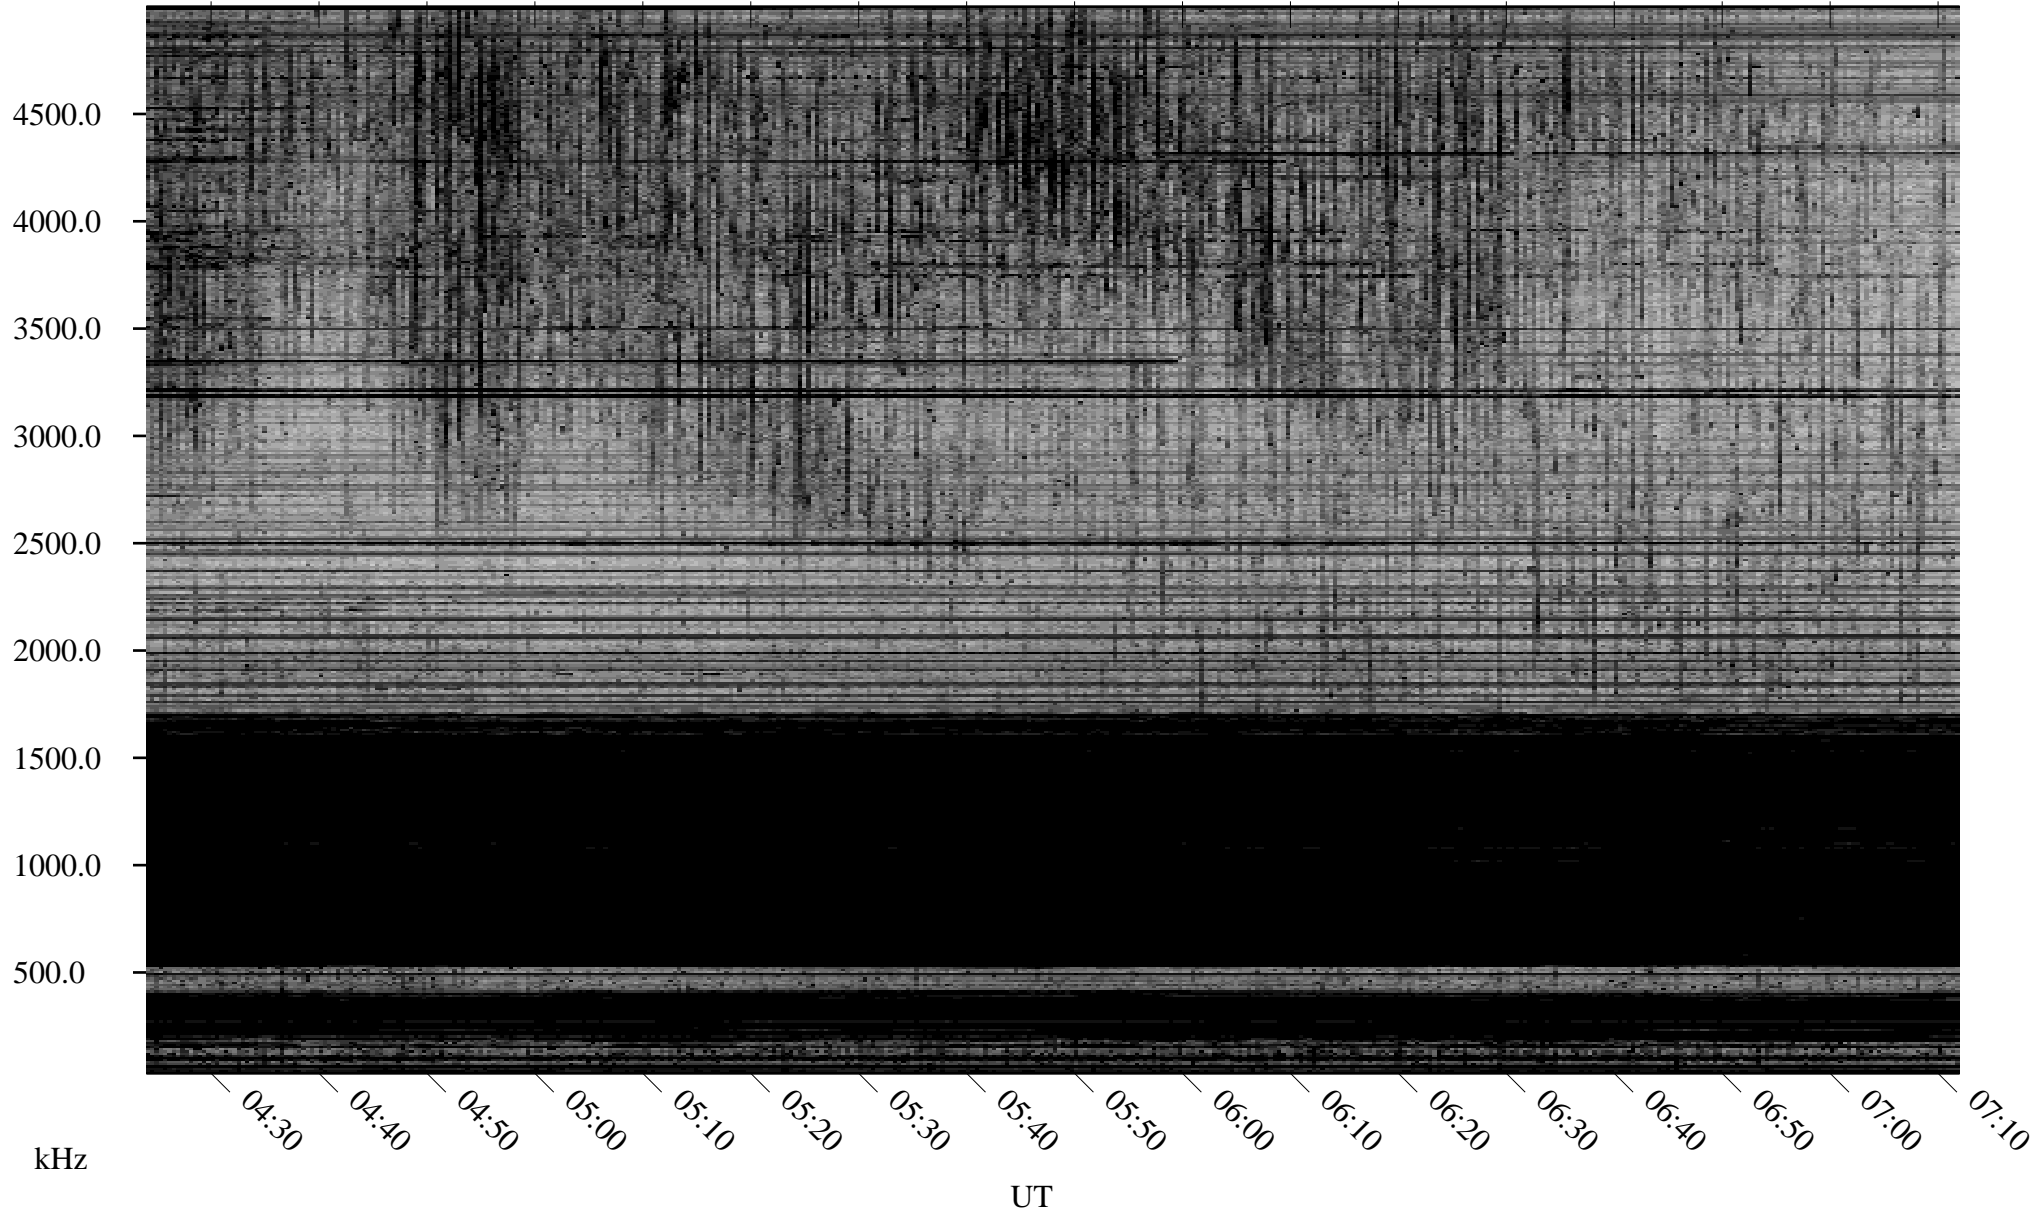

02/21/2008 Churchill, Manitoba

Linear Scale Black = 161 White = 15

ch08052l.r00SUm max_12

Page 1

02/21/2008 Churchill, Manitoba

Linear Scale Black = 161 White = 15

ch08052l.r00SUm max_12

Page 2

02/22/2008 Churchill, Manitoba

Linear Scale Black = 161 White = 15

ch08052l.r00SUm max_12

Page 3

02/22/2008 Churchill, Manitoba

Linear Scale Black = 161 White = 15

ch08052l.r00SUm max_12

Page 4

02/22/2008 Churchill, Manitoba

Linear Scale Black = 161 White = 15

ch08052l.r00SUm max_12

Page 5

02/22/2008 Churchill, Manitoba

Linear Scale Black = 161 White = 15

ch08052l.r00SUm max_12

Page 6

02/22/2008 Churchill, Manitoba

Linear Scale Black = 161 White = 15

ch08052l.r00SUm max_12

Page 7

02/22/2008 Churchill, Manitoba

Linear Scale Black = 161 White = 15

ch08052l.r00SUm max_12

Page 8