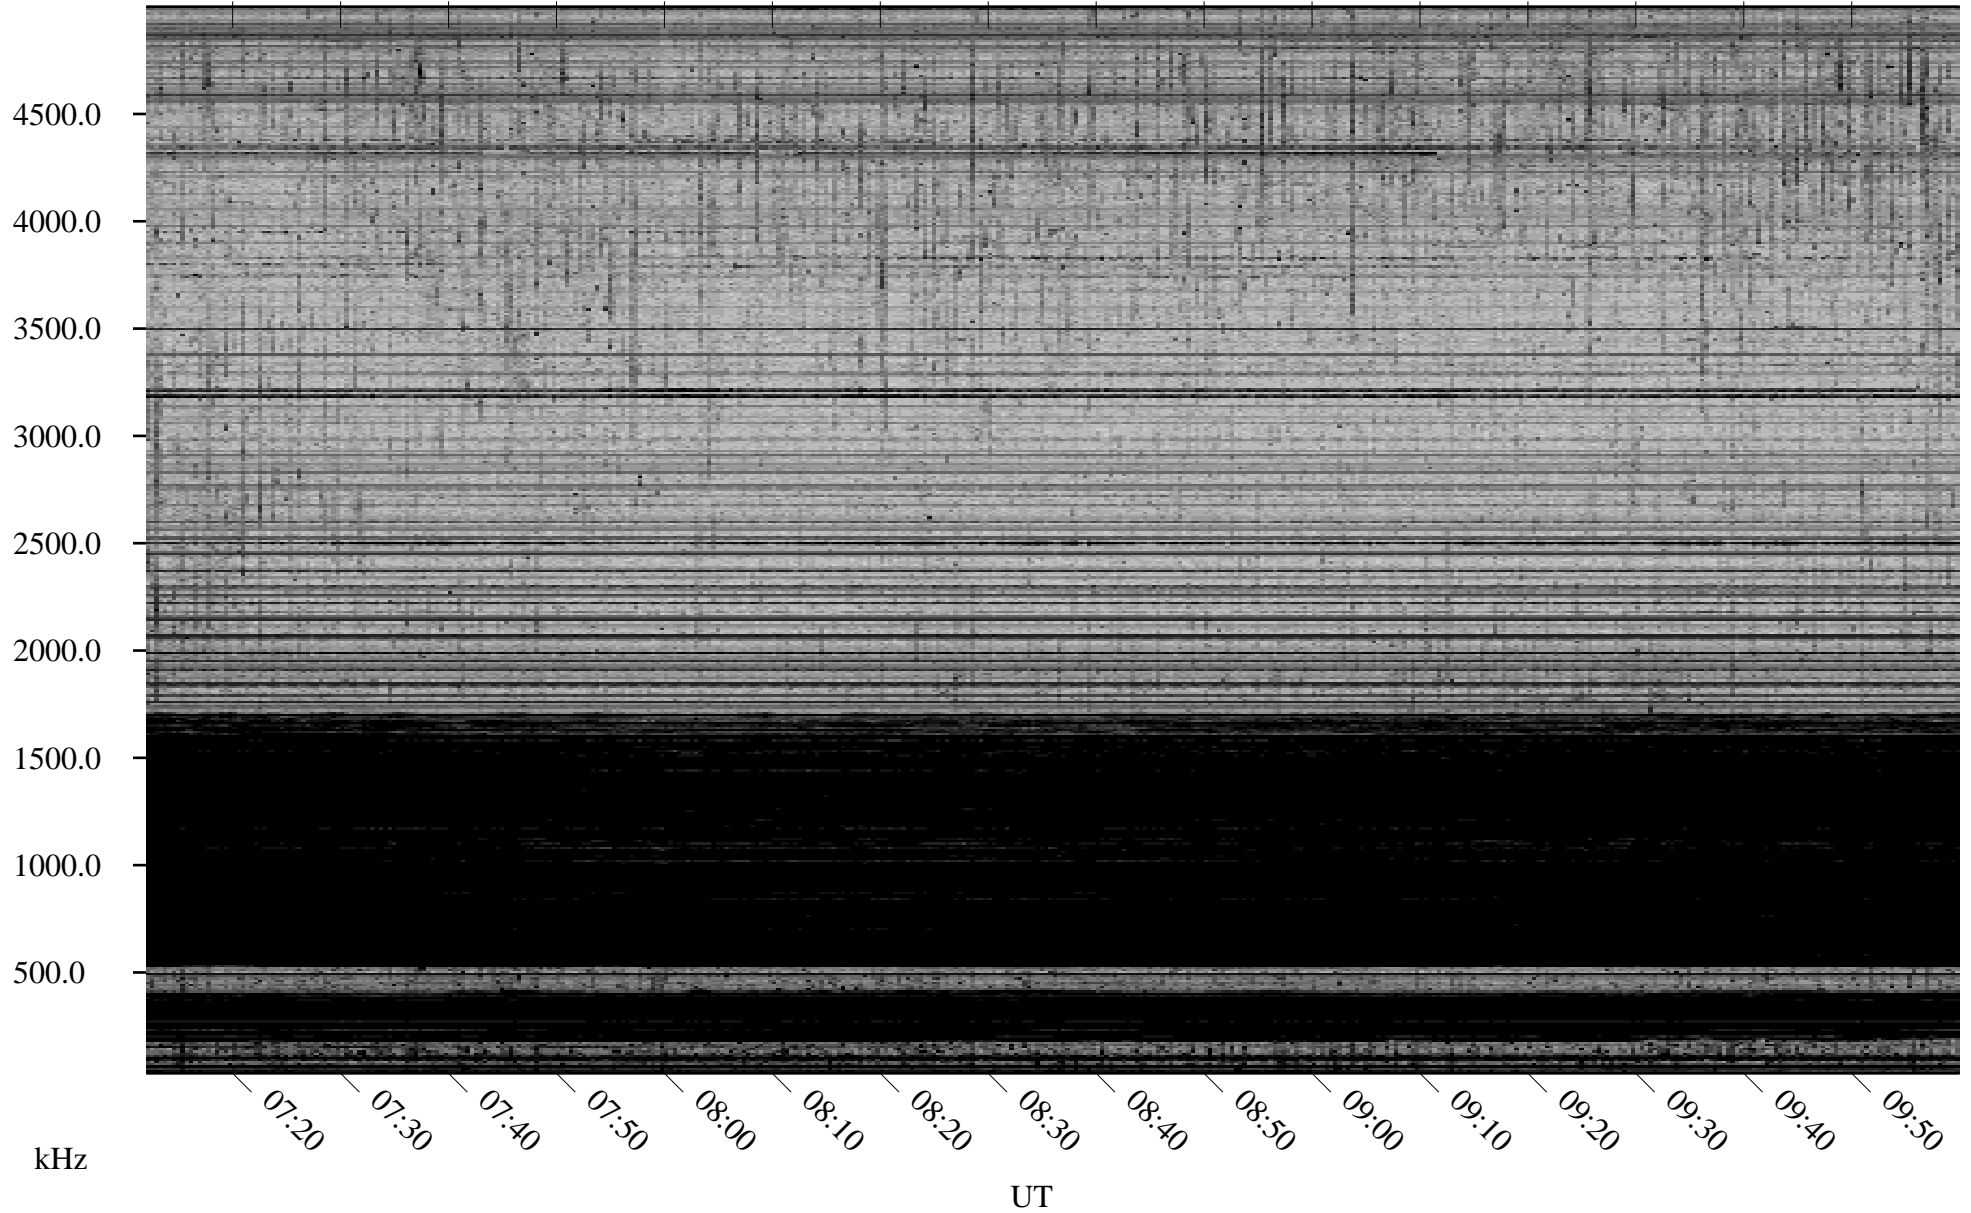

02/21/2008 Churchill, Manitoba

Linear Scale Black = 161 White = 15

ch08052l.r00SUm max_12

Page 1

02/21/2008 Churchill, Manitoba

Linear Scale Black = 161 White = 15

ch08052l.r00SUm max_12

Page 2

02/22/2008 Churchill, Manitoba

Linear Scale Black = 161 White = 15

ch08052l.r00SUm max_12

Page 3

02/22/2008 Churchill, Manitoba

Linear Scale Black = 161 White = 15

ch08052l.r00SUm max_12

Page 4

02/22/2008 Churchill, Manitoba

Linear Scale Black = 161 White = 15

ch08052l.r00SUm max_12

Page 5

02/22/2008 Churchill, Manitoba

Linear Scale Black = 161 White = 15

ch08052l.r00SUm max_12

Page 6

02/22/2008 Churchill, Manitoba

Linear Scale Black = 161 White = 15

ch08052l.r00SUm max_12

Page 7

02/22/2008 Churchill, Manitoba

Linear Scale Black = 161 White = 15

ch08052l.r00SUm max_12

Page 8