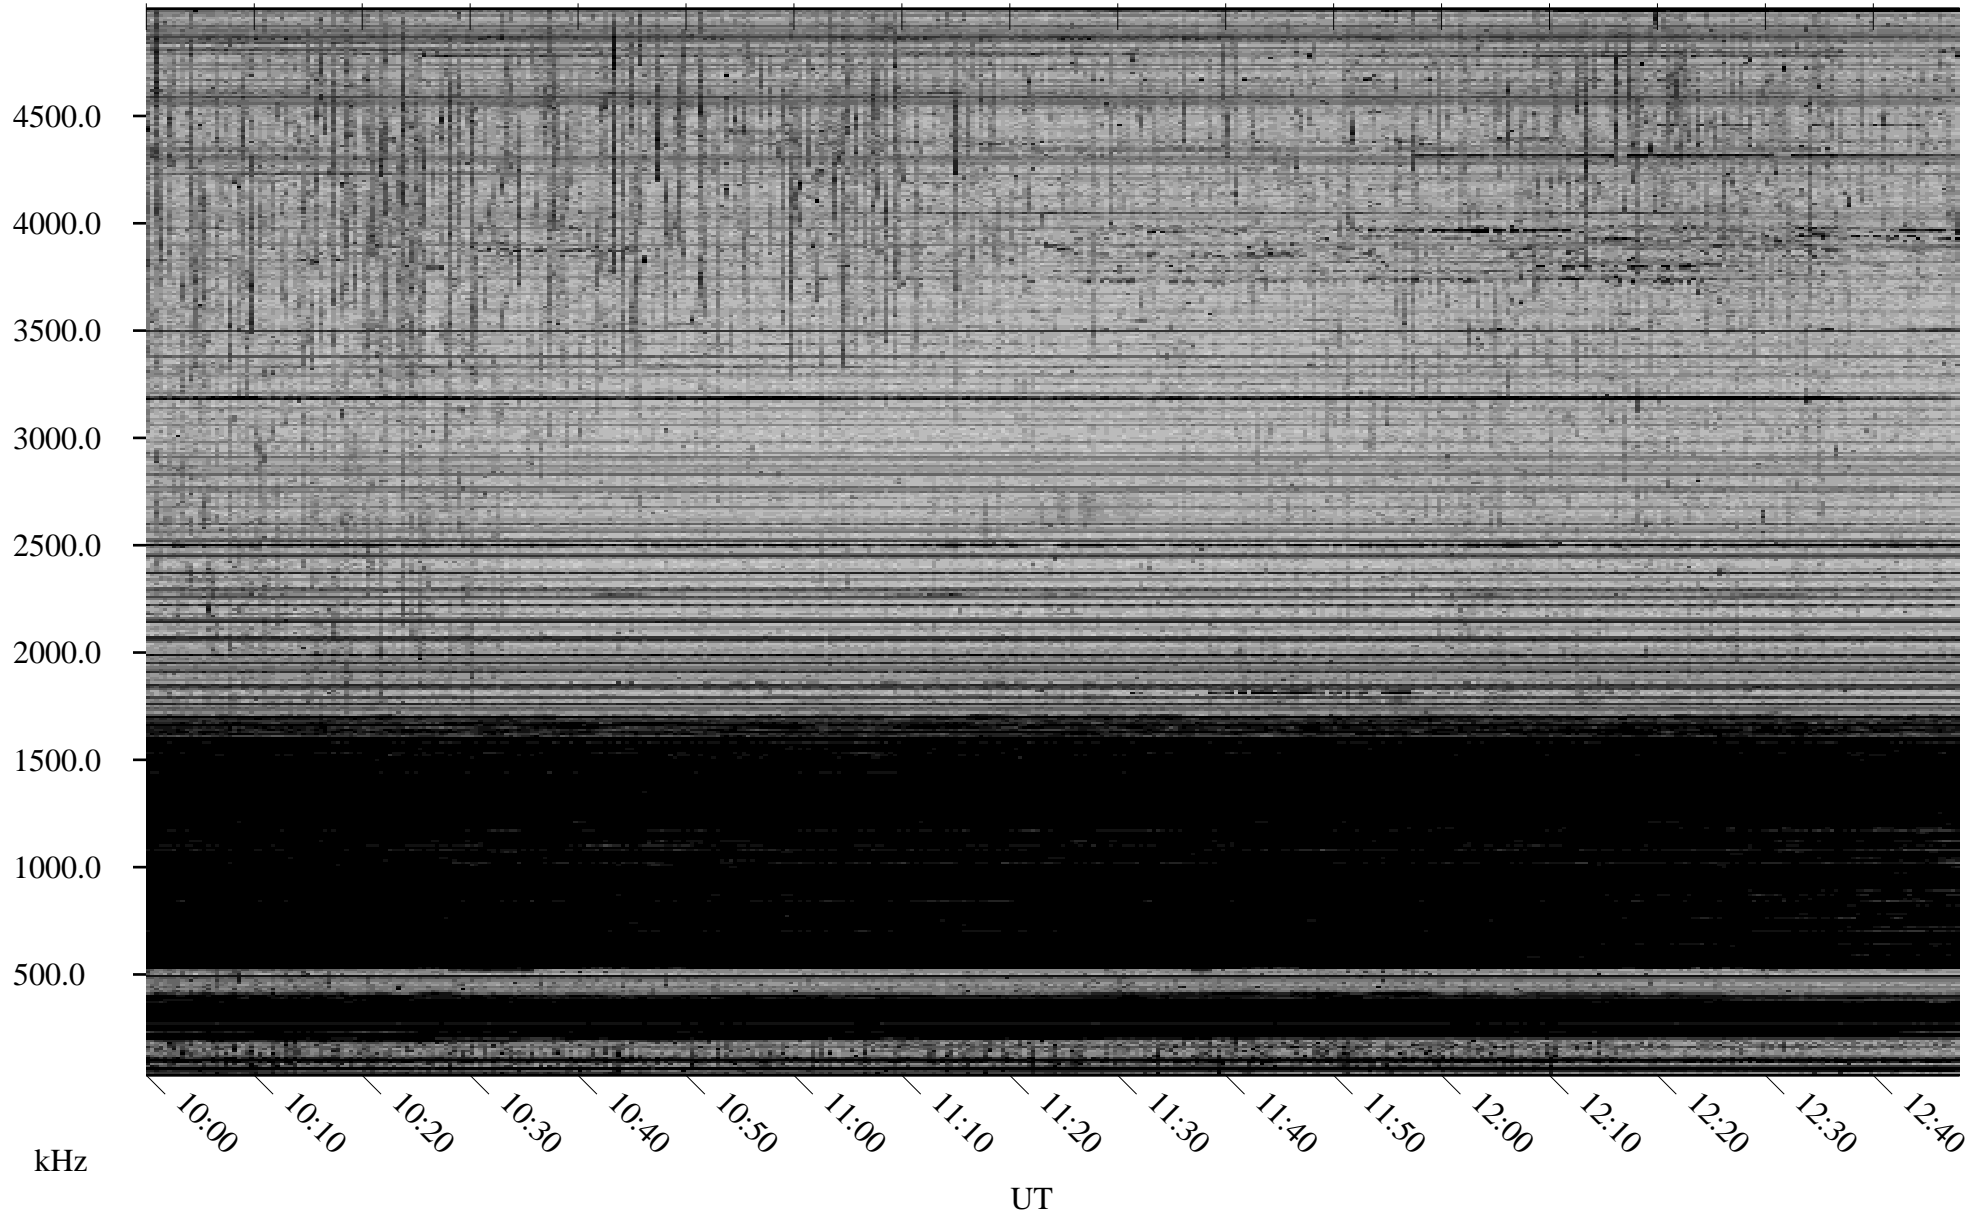

02/21/2008 Churchill, Manitoba

Linear Scale Black = 161 White = 15

ch08052l.r00SUm max_12

Page 1

02/21/2008 Churchill, Manitoba

Linear Scale Black = 161 White = 15

ch08052l.r00SUm max_12

Page 2

02/22/2008 Churchill, Manitoba

Linear Scale Black = 161 White = 15

ch08052l.r00SUm max_12

Page 3

02/22/2008 Churchill, Manitoba

Linear Scale Black = 161 White = 15

ch08052l.r00SUm max_12

Page 4

02/22/2008 Churchill, Manitoba

Linear Scale Black = 161 White = 15

ch08052l.r00SUm max_12

Page 5

02/22/2008 Churchill, Manitoba

Linear Scale Black = 161 White = 15

ch08052l.r00SUm max_12

Page 6

02/22/2008 Churchill, Manitoba

Linear Scale Black = 161 White = 15

ch08052l.r00SUm max_12

Page 7

02/22/2008 Churchill, Manitoba

Linear Scale Black = 161 White = 15

ch08052l.r00SUm max_12

Page 8