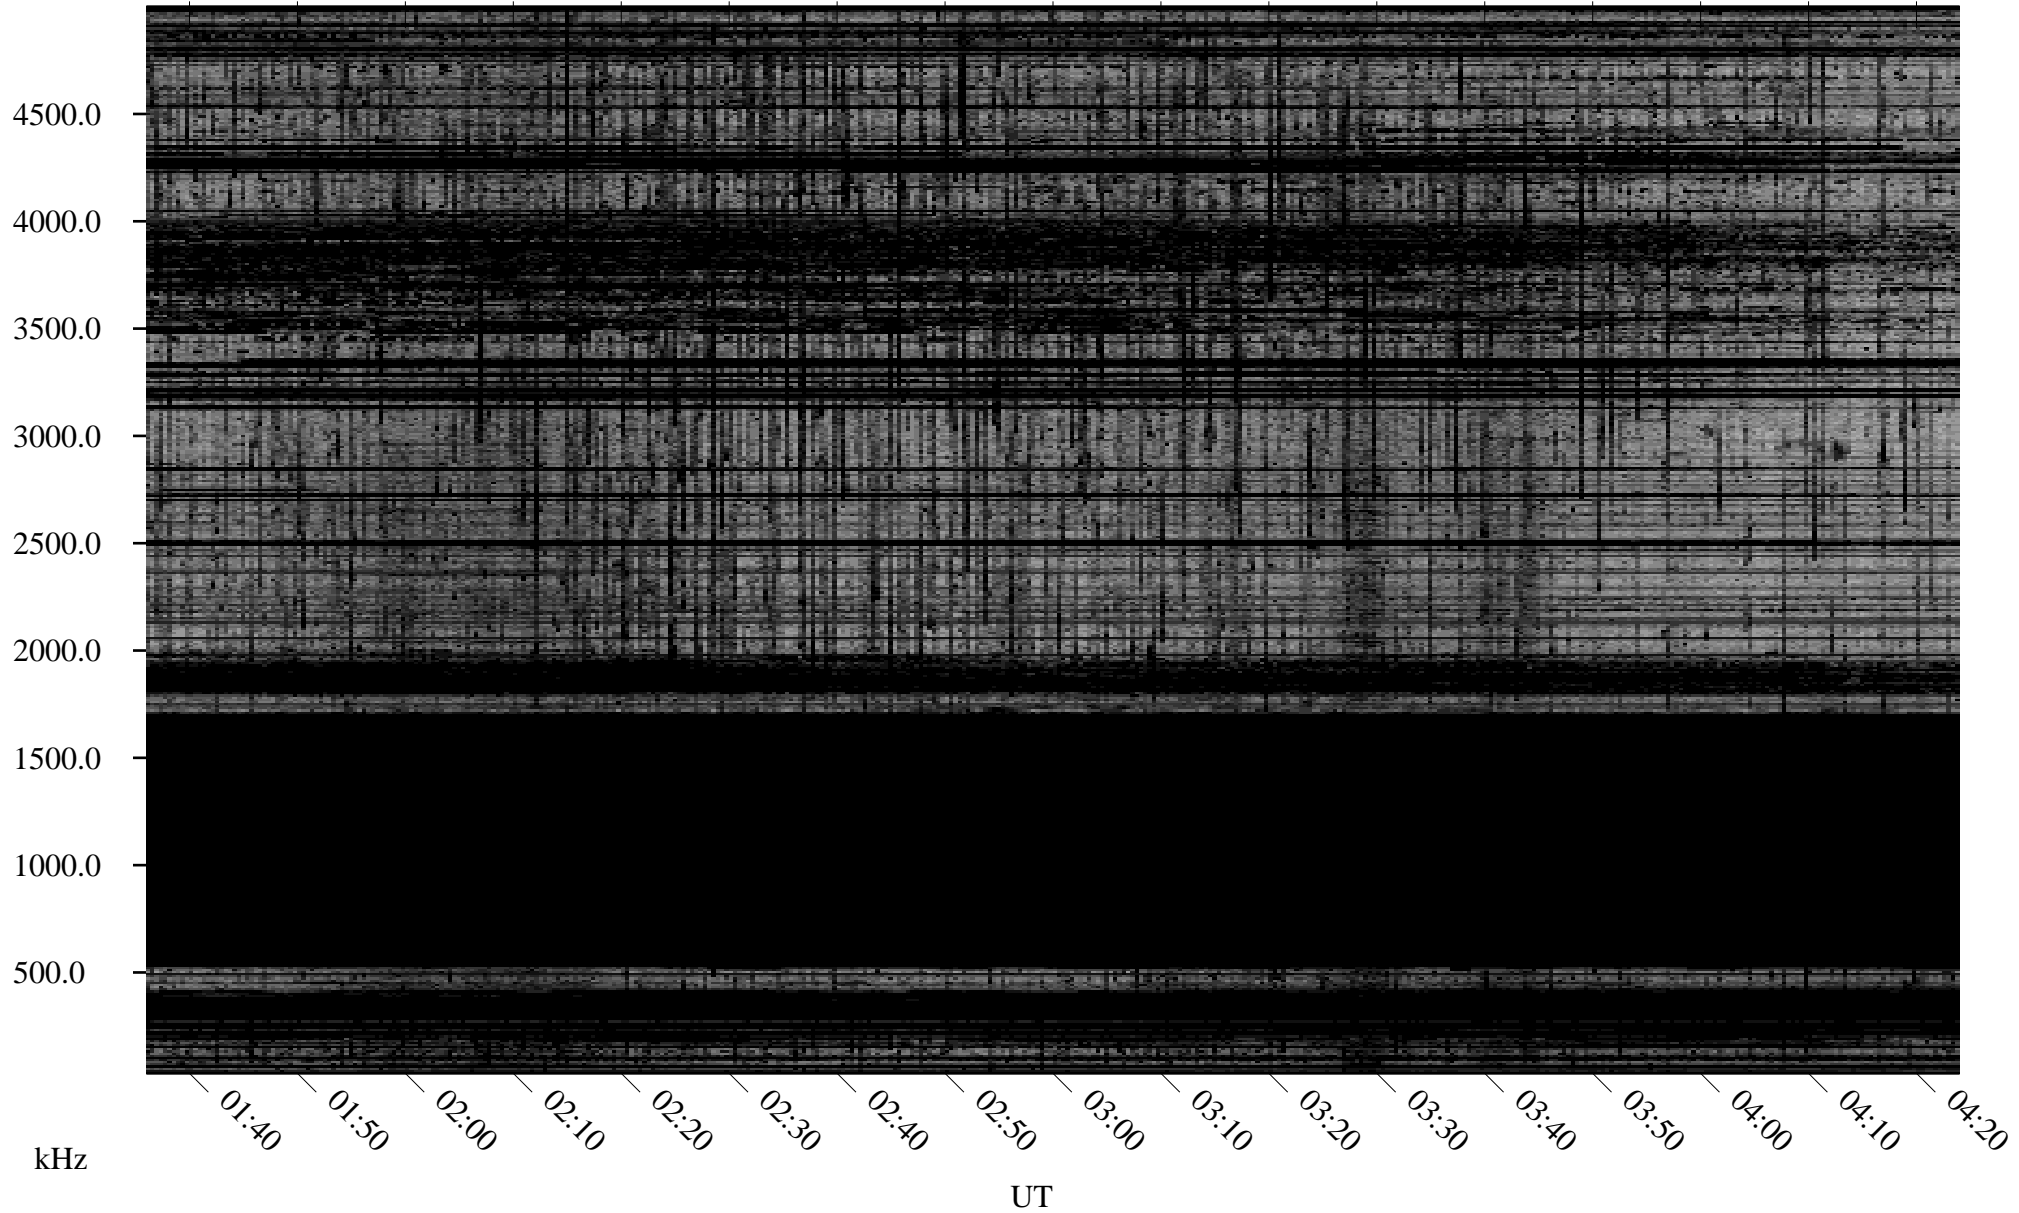

02/22/2008 Churchill, Manitoba

Linear Scale Black = 161 White = 15

ch08053l.r00SUm max_12

Page 1

02/22/2008 Churchill, Manitoba

Linear Scale Black = 161 White = 15

ch08053l.r00SUm max_12

Page 2

02/23/2008 Churchill, Manitoba

Linear Scale Black = 161 White = 15

ch08053l.r00SUm max_12

Page 3

02/23/2008 Churchill, Manitoba

Linear Scale Black = 161 White = 15

ch08053l.r00SUm max_12

Page 4

02/23/2008 Churchill, Manitoba

Linear Scale Black = 161 White = 15

ch08053l.r00SUm max_12

02/23/2008 Churchill, Manitoba

Linear Scale Black = 161 White = 15

ch08053l.r00SUm max_12

Page 6

02/23/2008 Churchill, Manitoba

Linear Scale Black = 161 White = 15

ch08053l.r00SUm max_12

Page 7

02/23/2008 Churchill, Manitoba

Linear Scale Black = 161 White = 15

ch08053l.r00SUm max_12

Page 8