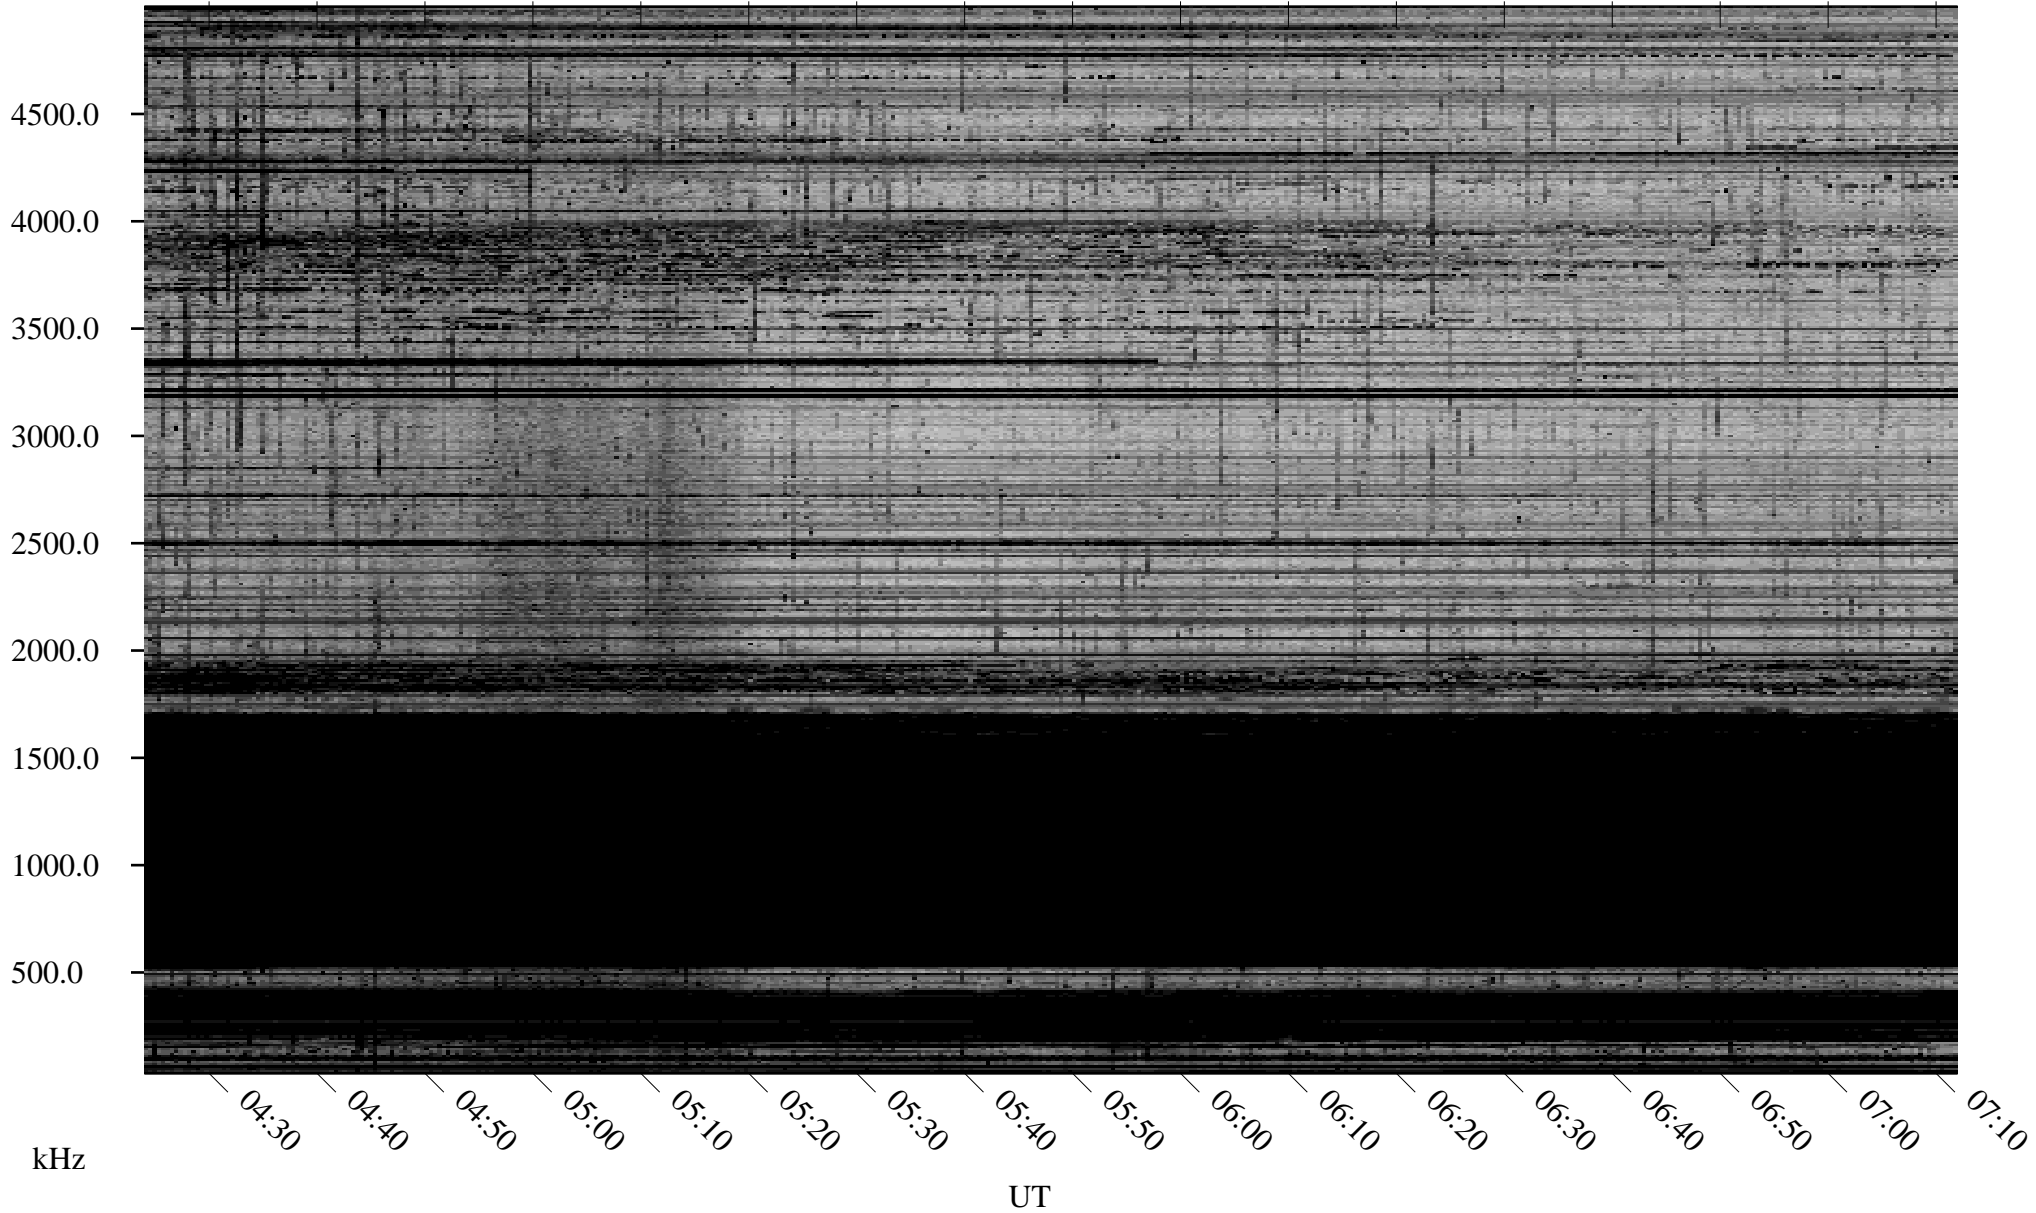

02/22/2008 Churchill, Manitoba

Linear Scale Black = 161 White = 15

ch08053l.r00SUm max_12

Page 1

02/22/2008 Churchill, Manitoba

Linear Scale Black = 161 White = 15

ch08053l.r00SUm max_12

Page 2

02/23/2008 Churchill, Manitoba

Linear Scale Black = 161 White = 15

ch08053l.r00SUm max_12

Page 3

02/23/2008 Churchill, Manitoba

Linear Scale Black = 161 White = 15

ch08053l.r00SUm max_12

Page 4

02/23/2008 Churchill, Manitoba

Linear Scale Black = 161 White = 15

ch08053l.r00SUm max_12

02/23/2008 Churchill, Manitoba

Linear Scale Black = 161 White = 15

ch08053l.r00SUm max_12

Page 6

02/23/2008 Churchill, Manitoba

Linear Scale Black = 161 White = 15

ch08053l.r00SUm max_12

Page 7

02/23/2008 Churchill, Manitoba

Linear Scale Black = 161 White = 15

ch08053l.r00SUm max_12

Page 8