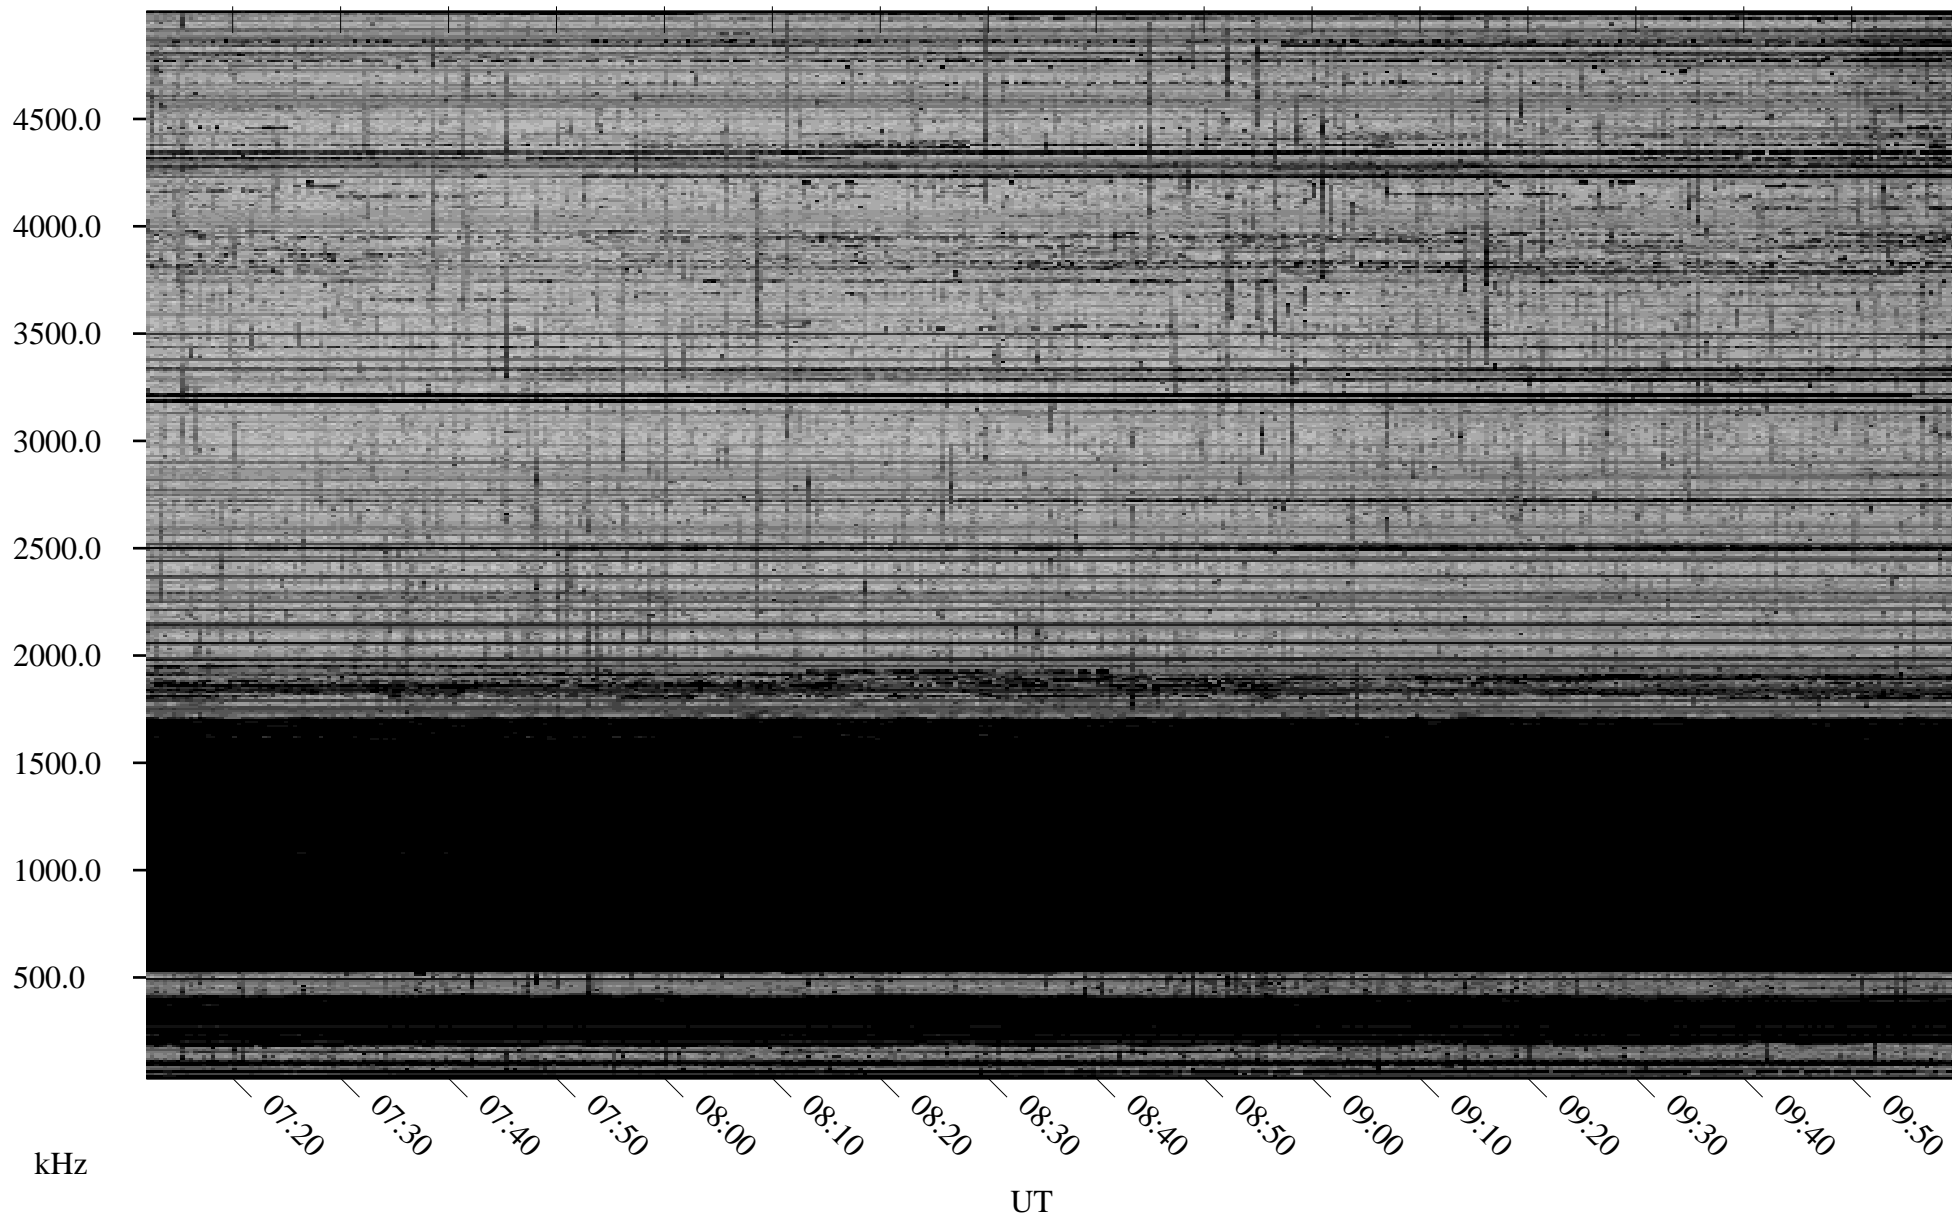

02/22/2008 Churchill, Manitoba

Linear Scale Black = 161 White = 15

ch08053l.r00SUm max_12

Page 1

02/22/2008 Churchill, Manitoba

Linear Scale Black = 161 White = 15

ch08053l.r00SUm max_12

Page 2

02/23/2008 Churchill, Manitoba

Linear Scale Black = 161 White = 15

ch08053l.r00SUm max_12

Page 3

02/23/2008 Churchill, Manitoba

Linear Scale Black = 161 White = 15

ch08053l.r00SUm max_12

Page 4

02/23/2008 Churchill, Manitoba

Linear Scale Black = 161 White = 15

ch08053l.r00SUm max_12

02/23/2008 Churchill, Manitoba

Linear Scale Black = 161 White = 15

ch08053l.r00SUm max_12

Page 6

02/23/2008 Churchill, Manitoba

Linear Scale Black = 161 White = 15

ch08053l.r00SUm max_12

Page 7

02/23/2008 Churchill, Manitoba

Linear Scale Black = 161 White = 15

ch08053l.r00SUm max_12

Page 8