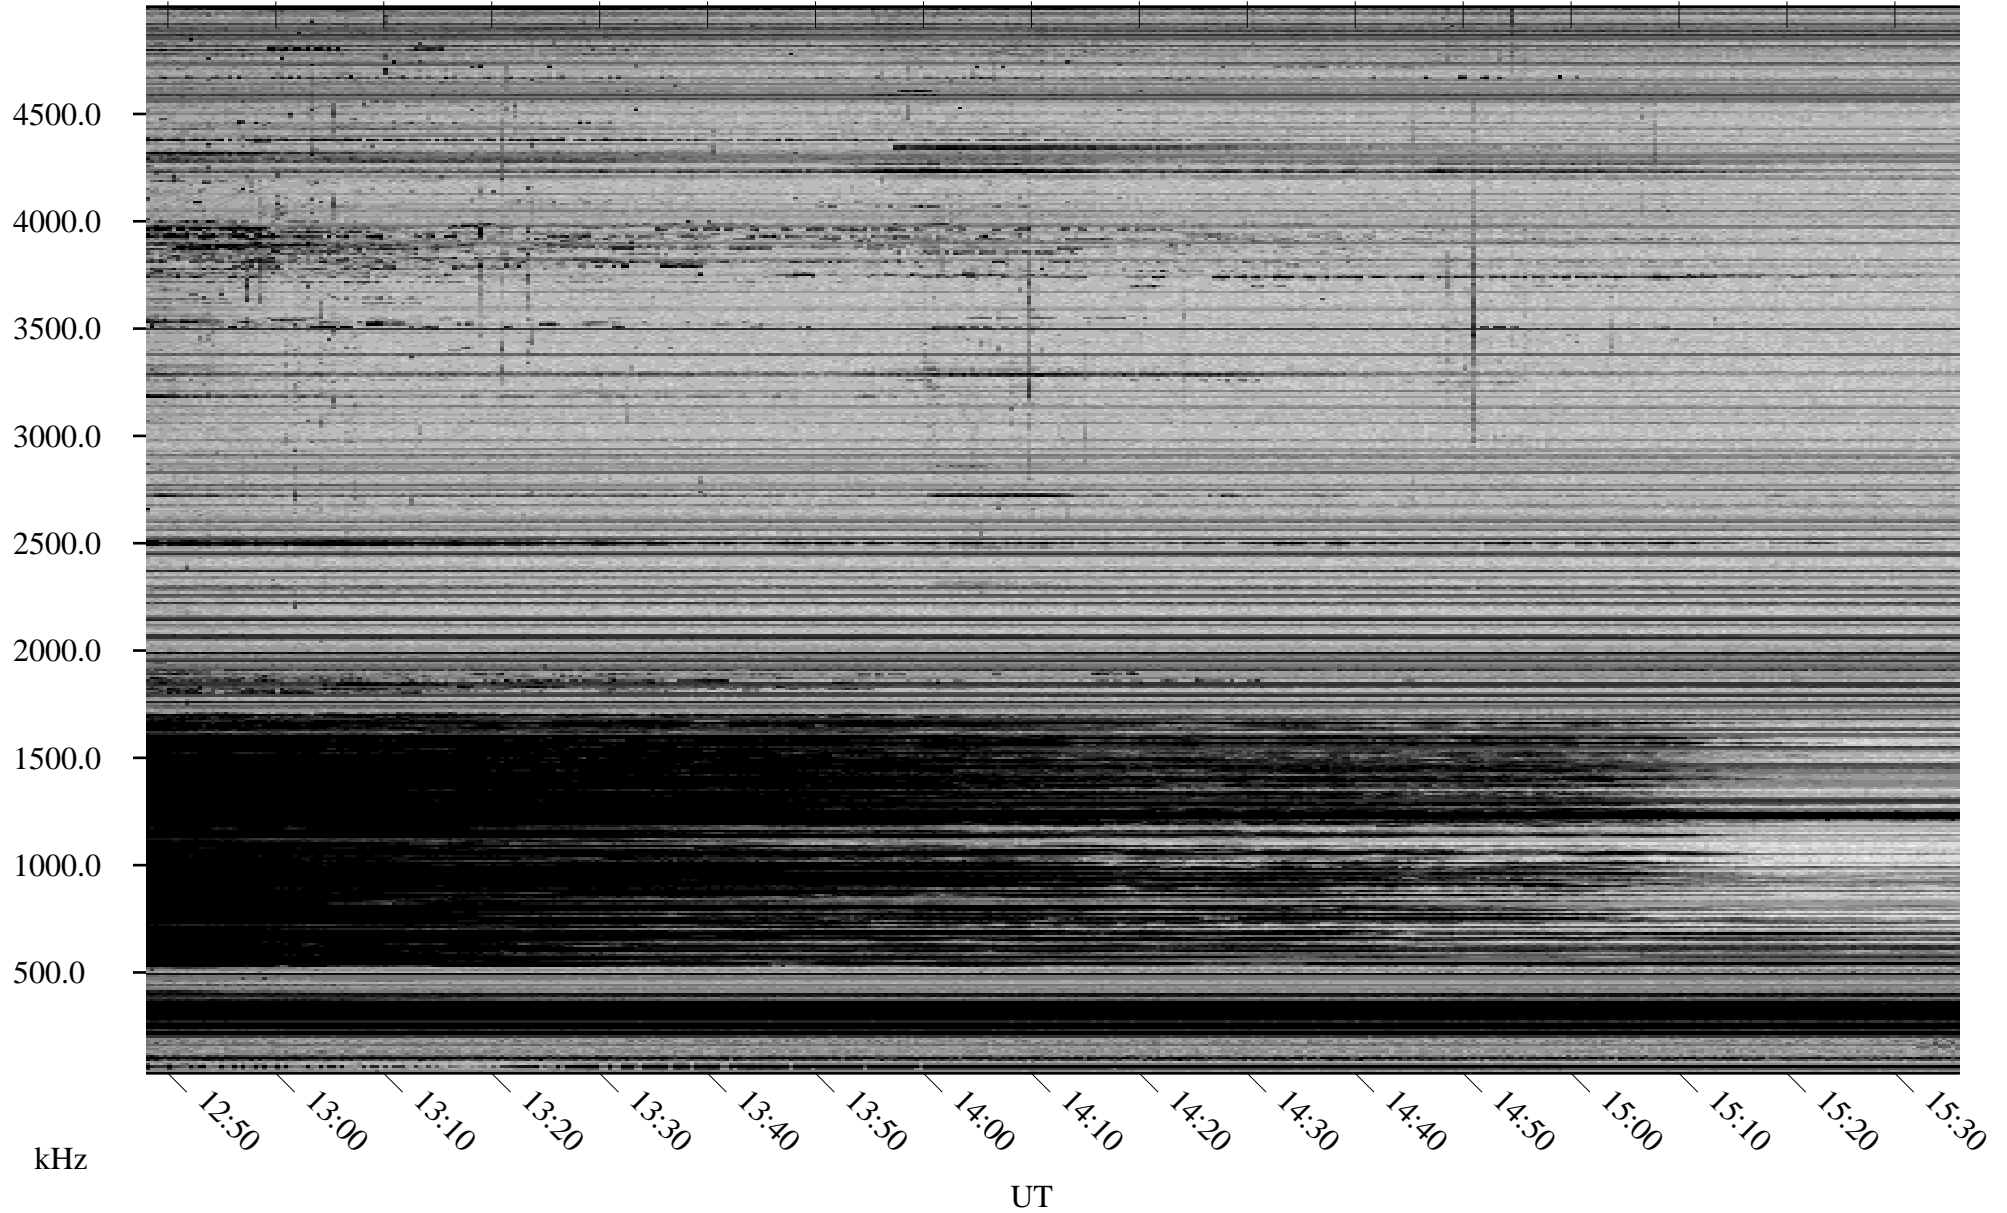

02/22/2008 Churchill, Manitoba

Linear Scale Black = 161 White = 15

ch08053l.r00SUm max_12

Page 1

02/22/2008 Churchill, Manitoba

Linear Scale Black = 161 White = 15

ch08053l.r00SUm max_12

Page 2

02/23/2008 Churchill, Manitoba

Linear Scale Black = 161 White = 15

ch08053l.r00SUm max_12

Page 3

02/23/2008 Churchill, Manitoba

Linear Scale Black = 161 White = 15

ch08053l.r00SUm max_12

Page 4

02/23/2008 Churchill, Manitoba

Linear Scale Black = 161 White = 15

ch08053l.r00SUm max_12

02/23/2008 Churchill, Manitoba

Linear Scale Black = 161 White = 15

ch08053l.r00SUm max_12

Page 6

02/23/2008 Churchill, Manitoba

Linear Scale Black = 161 White = 15

ch08053l.r00SUm max_12

Page 7

02/23/2008 Churchill, Manitoba

Linear Scale Black = 161 White = 15

ch08053l.r00SUm max_12

Page 8