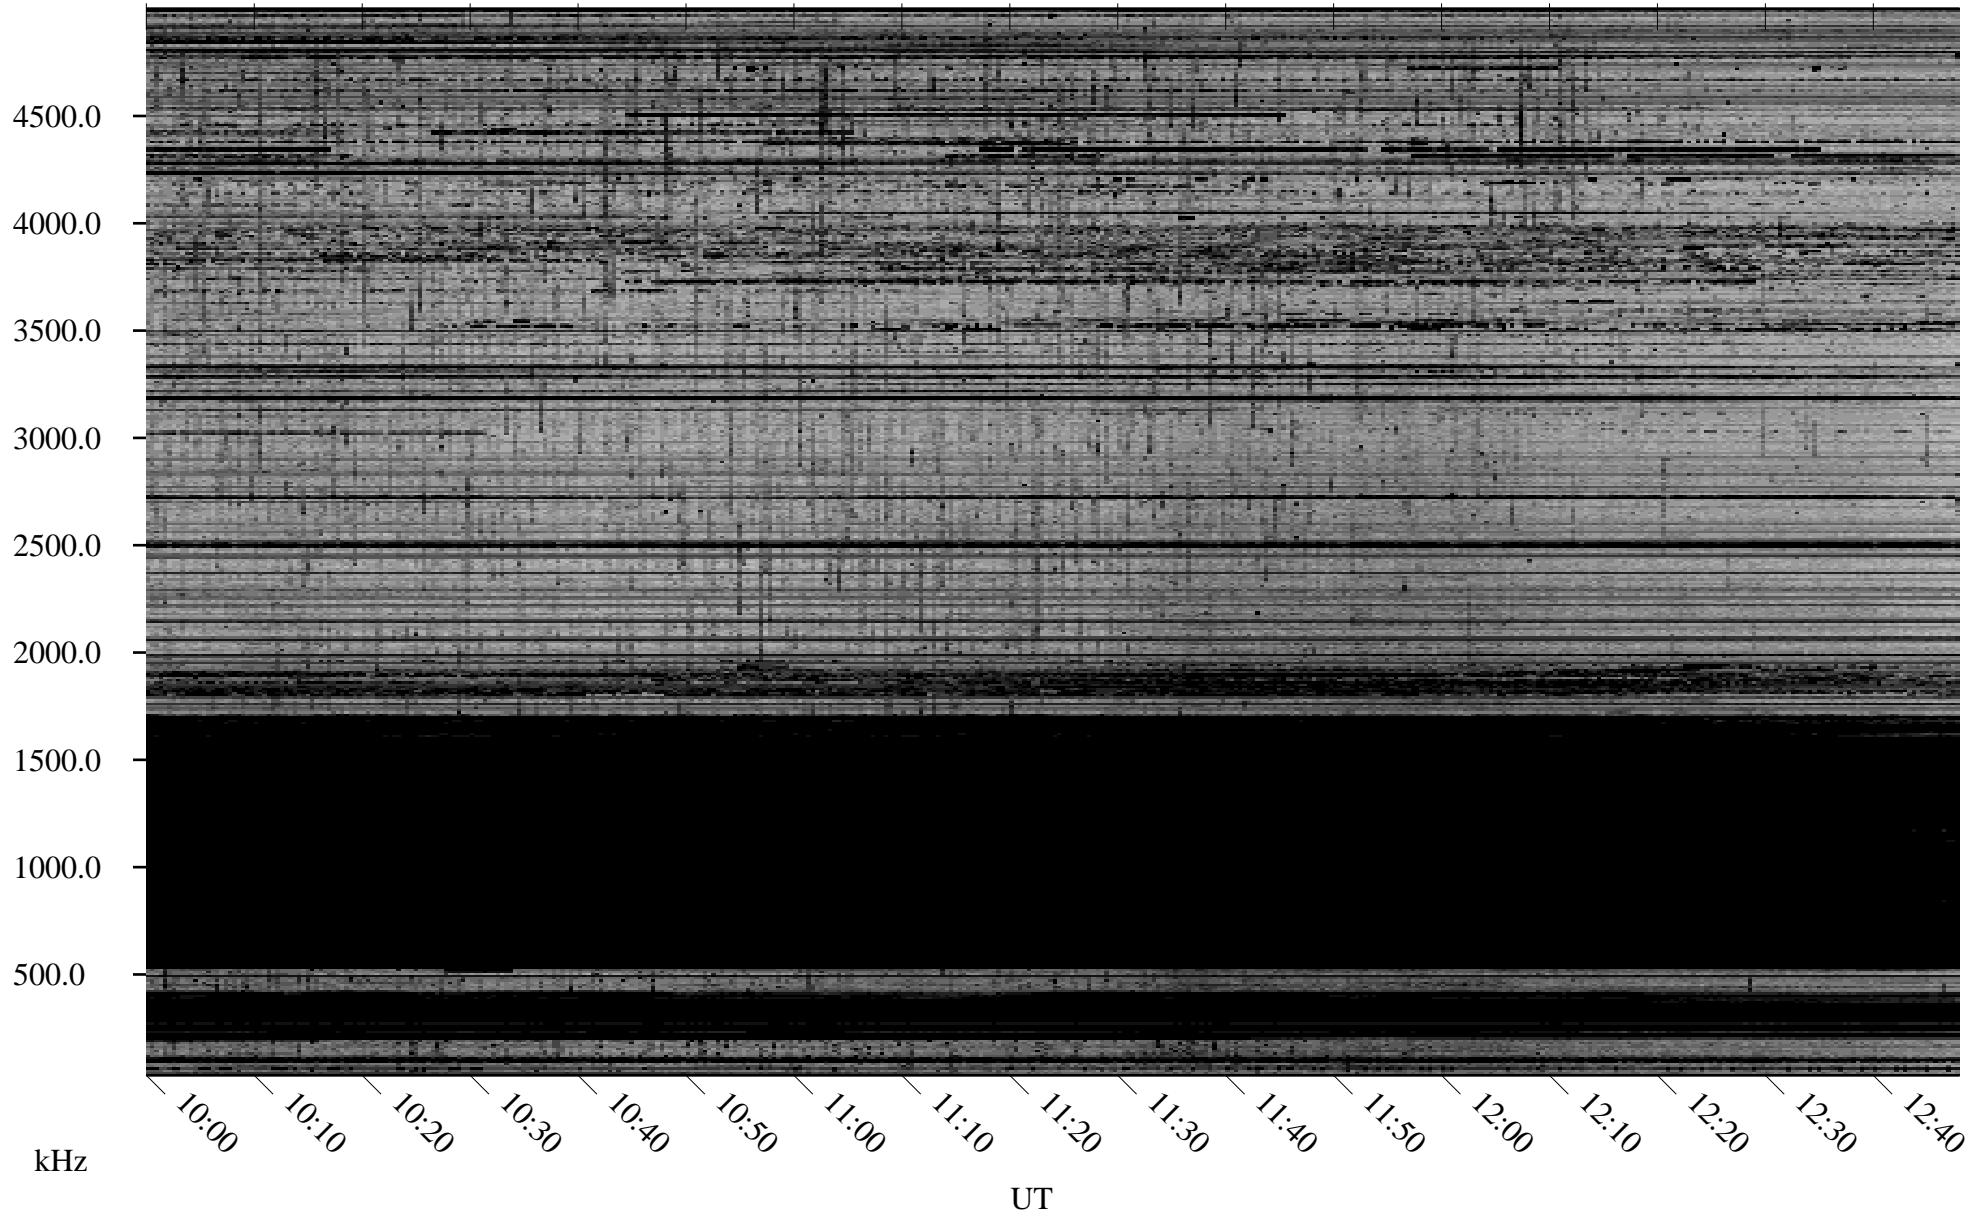

02/22/2008 Churchill, Manitoba

Linear Scale Black = 161 White = 15

ch08053l.r00SUm max_12

Page 1

02/22/2008 Churchill, Manitoba

Linear Scale Black = 161 White = 15

ch08053l.r00SUm max_12

Page 2

02/23/2008 Churchill, Manitoba

Linear Scale Black = 161 White = 15

ch08053l.r00SUm max_12

Page 3

02/23/2008 Churchill, Manitoba

Linear Scale Black = 161 White = 15

ch08053l.r00SUm max_12

Page 4

02/23/2008 Churchill, Manitoba

Linear Scale Black = 161 White = 15

ch08053l.r00SUm max_12

02/23/2008 Churchill, Manitoba

Linear Scale Black = 161 White = 15

ch08053l.r00SUm max_12

Page 6

02/23/2008 Churchill, Manitoba

Linear Scale Black = 161 White = 15

ch08053l.r00SUm max_12

Page 7

02/23/2008 Churchill, Manitoba

Linear Scale Black = 161 White = 15

ch08053l.r00SUm max_12

Page 8