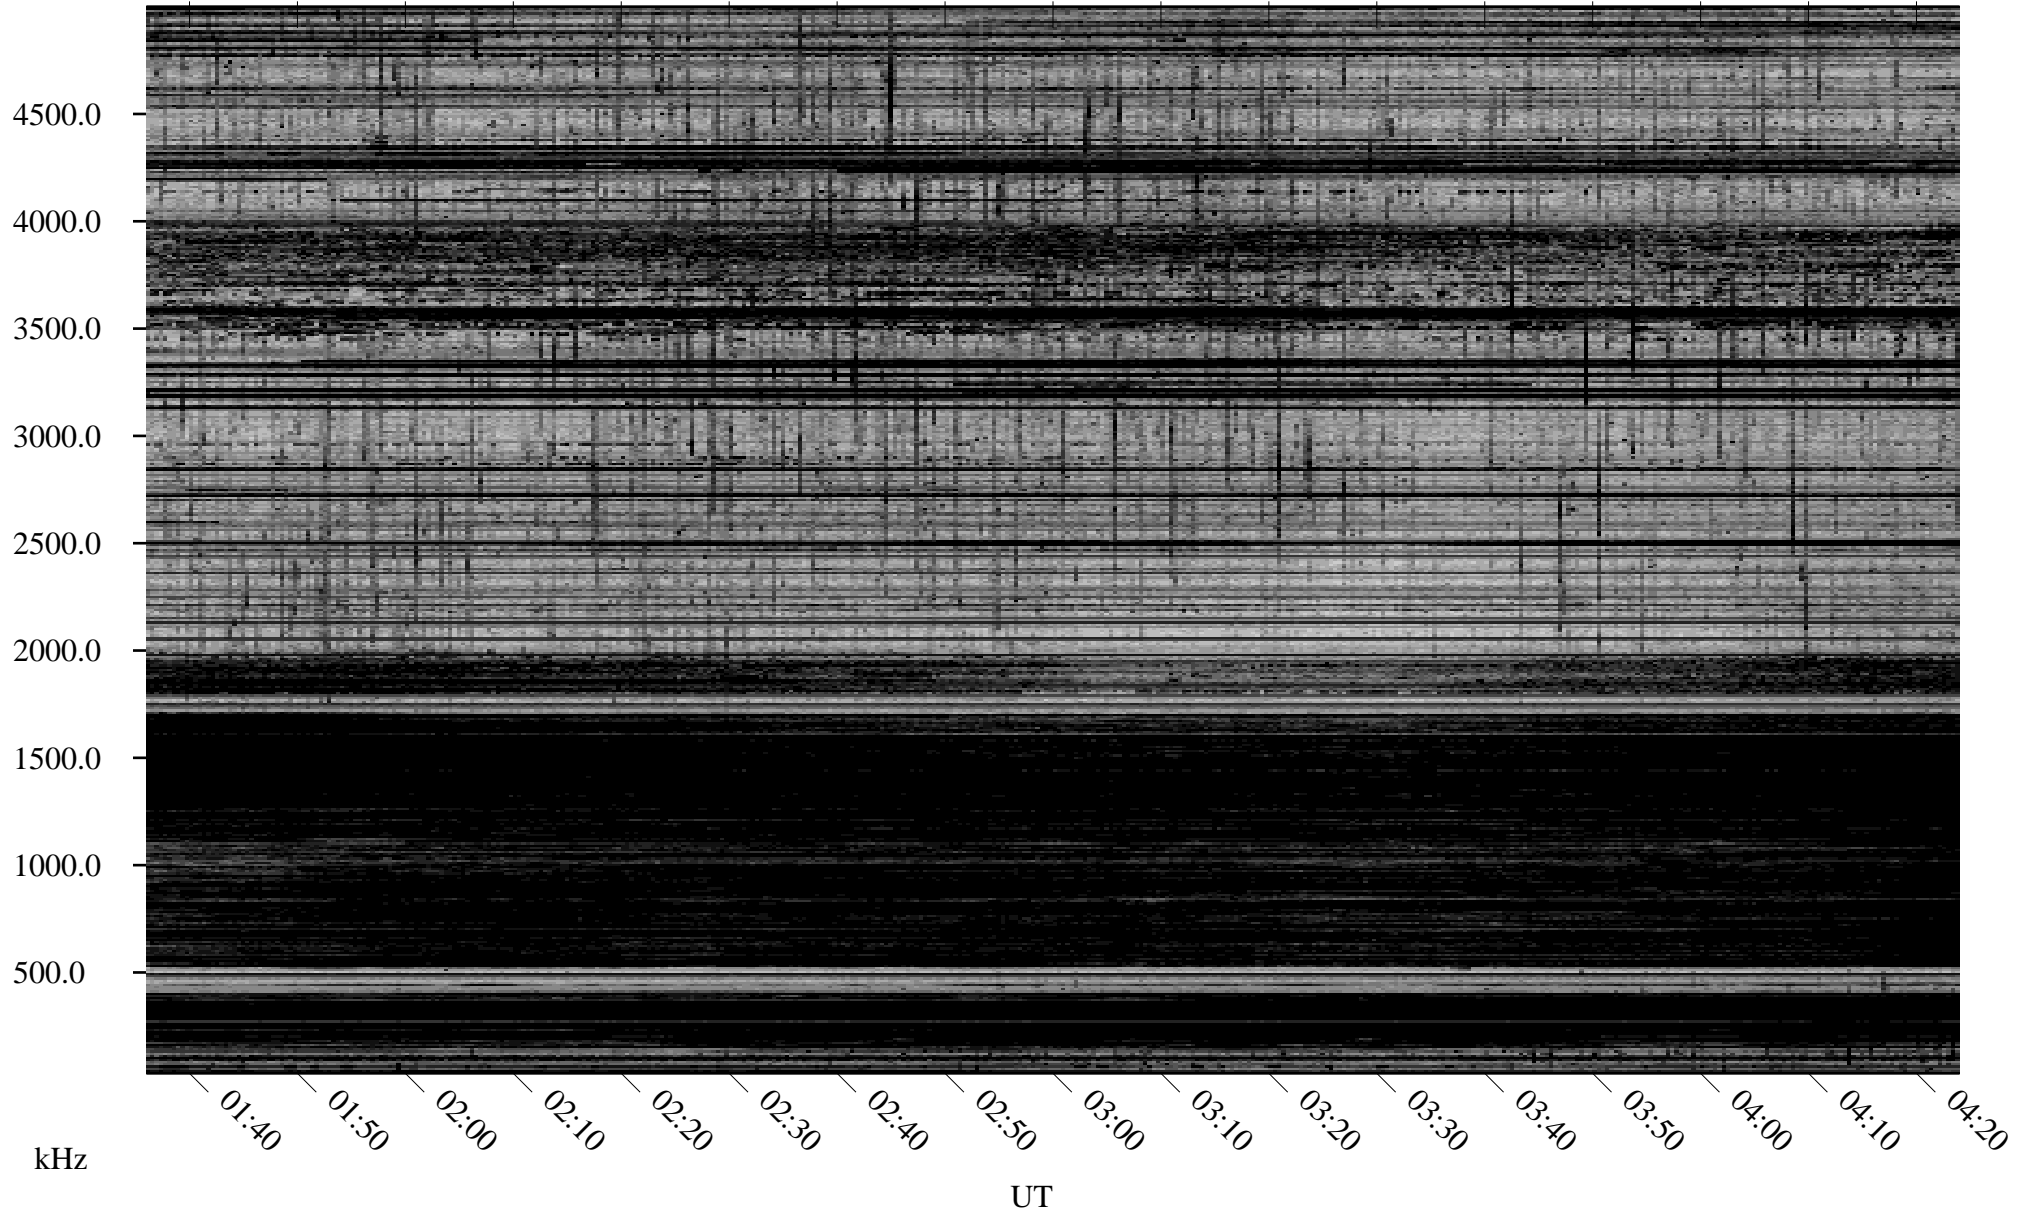

02/23/2008 Churchill, Manitoba

Linear Scale Black = 161 White = 15

ch08054l.r00SUm max_12

Page 1

02/23/2008 Churchill, Manitoba

Linear Scale Black = 161 White = 15

ch08054l.r00SUm max_12

Page 2

02/24/2008 Churchill, Manitoba

Linear Scale Black = 161 White = 15

ch08054l.r00SUm max_12

Page 3

02/24/2008 Churchill, Manitoba

Linear Scale Black = 161 White = 15

ch08054l.r00SUm max_12

Page 4

02/24/2008 Churchill, Manitoba

Linear Scale Black = 161 White = 15

ch08054l.r00SUm max_12

Page 5

02/24/2008 Churchill, Manitoba

Linear Scale Black = 161 White = 15

ch08054l.r00SUm max_12

Page 6

02/24/2008 Churchill, Manitoba

Linear Scale Black = 161 White = 15

ch08054l.r00SUm max_12

Page 7

02/24/2008 Churchill, Manitoba

Linear Scale Black = 161 White = 15

ch08054l.r00SUm max_12

Page 8