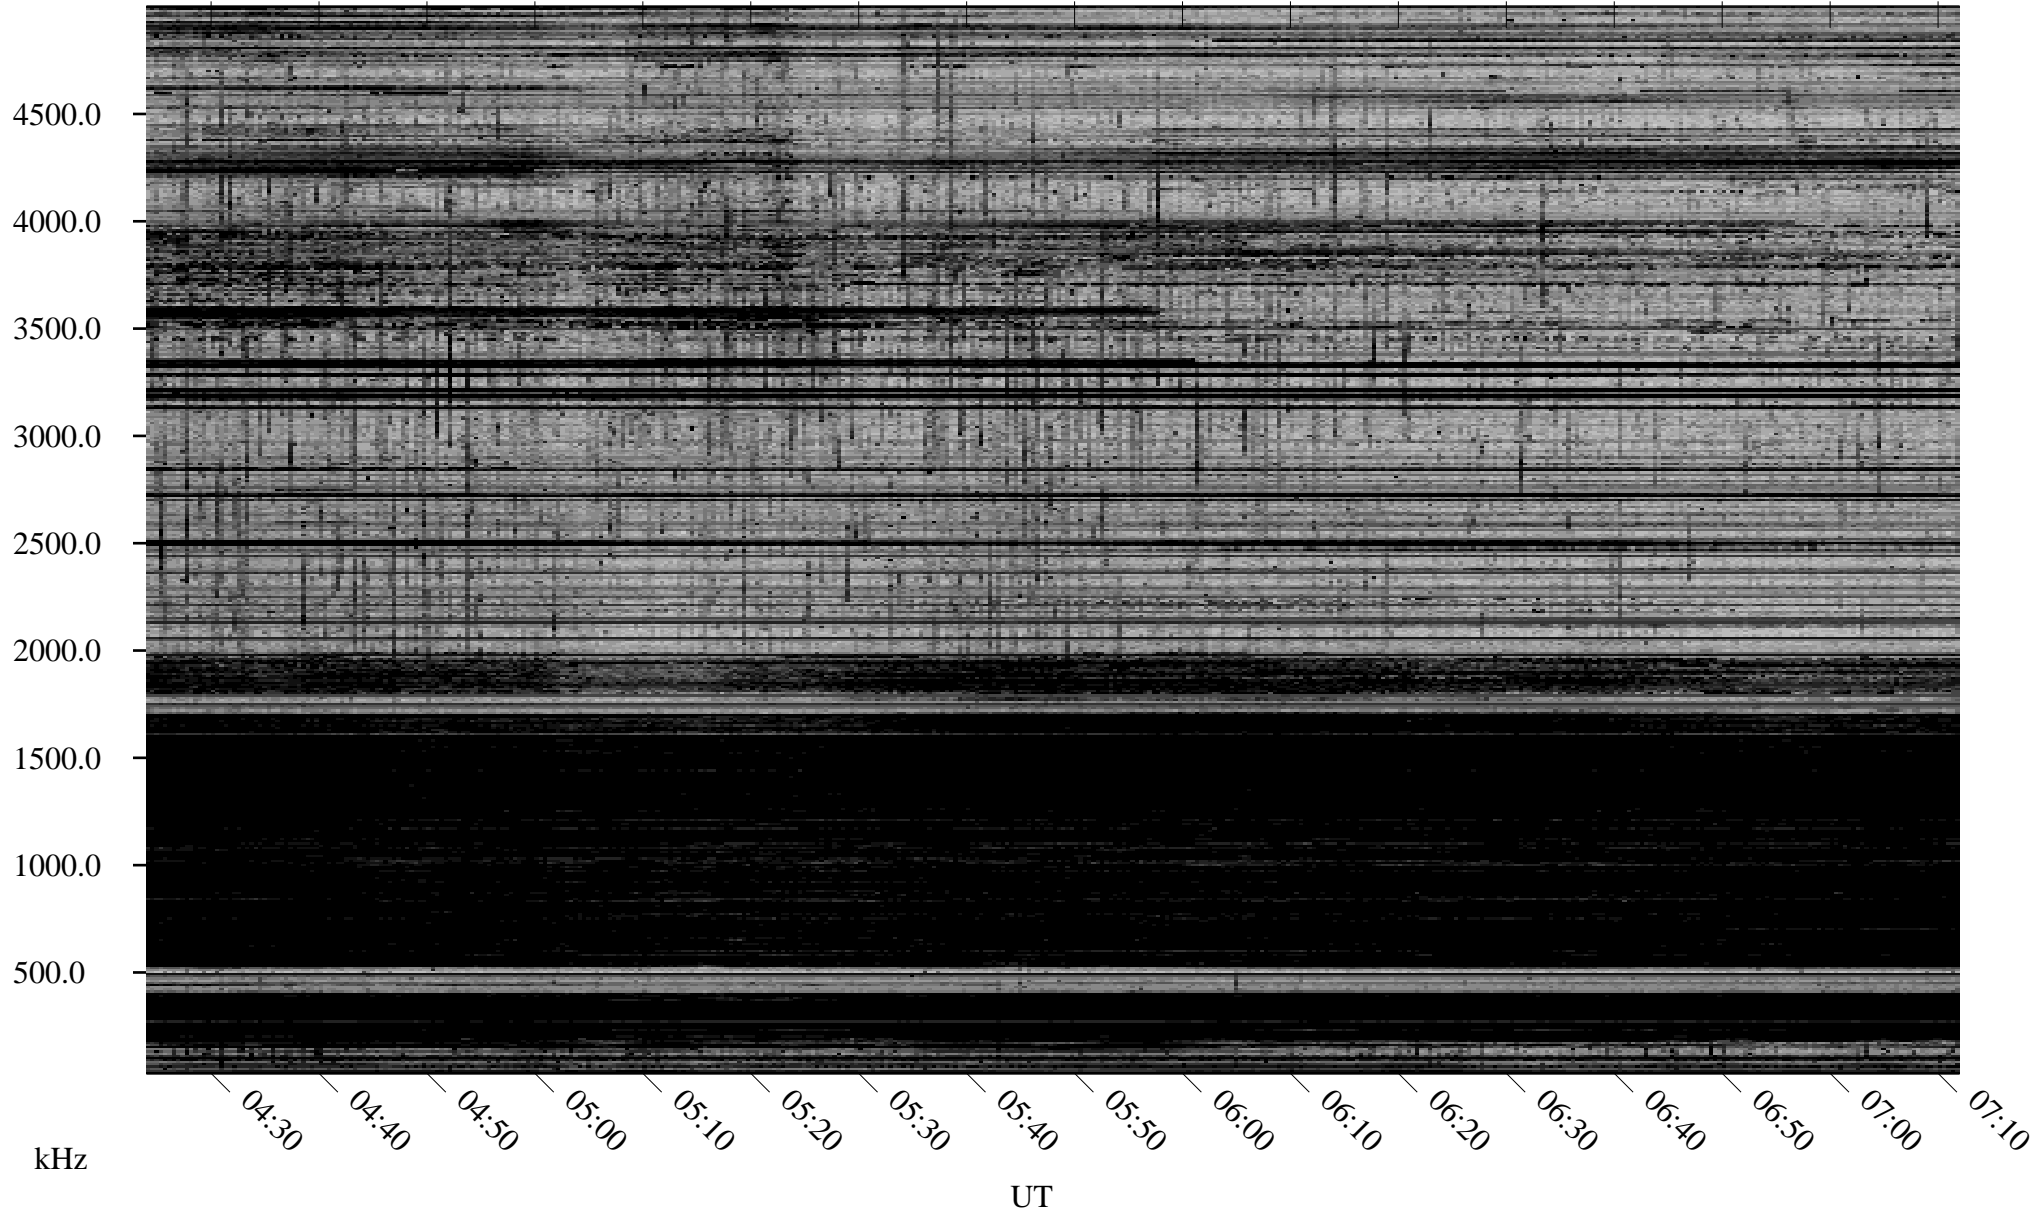

02/23/2008 Churchill, Manitoba

Linear Scale Black = 161 White = 15

ch08054l.r00SUm max_12

Page 1

02/23/2008 Churchill, Manitoba

Linear Scale Black = 161 White = 15

ch08054l.r00SUm max_12

Page 2

02/24/2008 Churchill, Manitoba

Linear Scale Black = 161 White = 15

ch08054l.r00SUm max_12

Page 3

02/24/2008 Churchill, Manitoba

Linear Scale Black = 161 White = 15

ch08054l.r00SUm max_12

Page 4

02/24/2008 Churchill, Manitoba

Linear Scale Black = 161 White = 15

ch08054l.r00SUm max_12

Page 5

02/24/2008 Churchill, Manitoba

Linear Scale Black = 161 White = 15

ch08054l.r00SUm max_12

Page 6

02/24/2008 Churchill, Manitoba

Linear Scale Black = 161 White = 15

ch08054l.r00SUm max_12

Page 7

02/24/2008 Churchill, Manitoba

Linear Scale Black = 161 White = 15

ch08054l.r00SUm max_12

Page 8