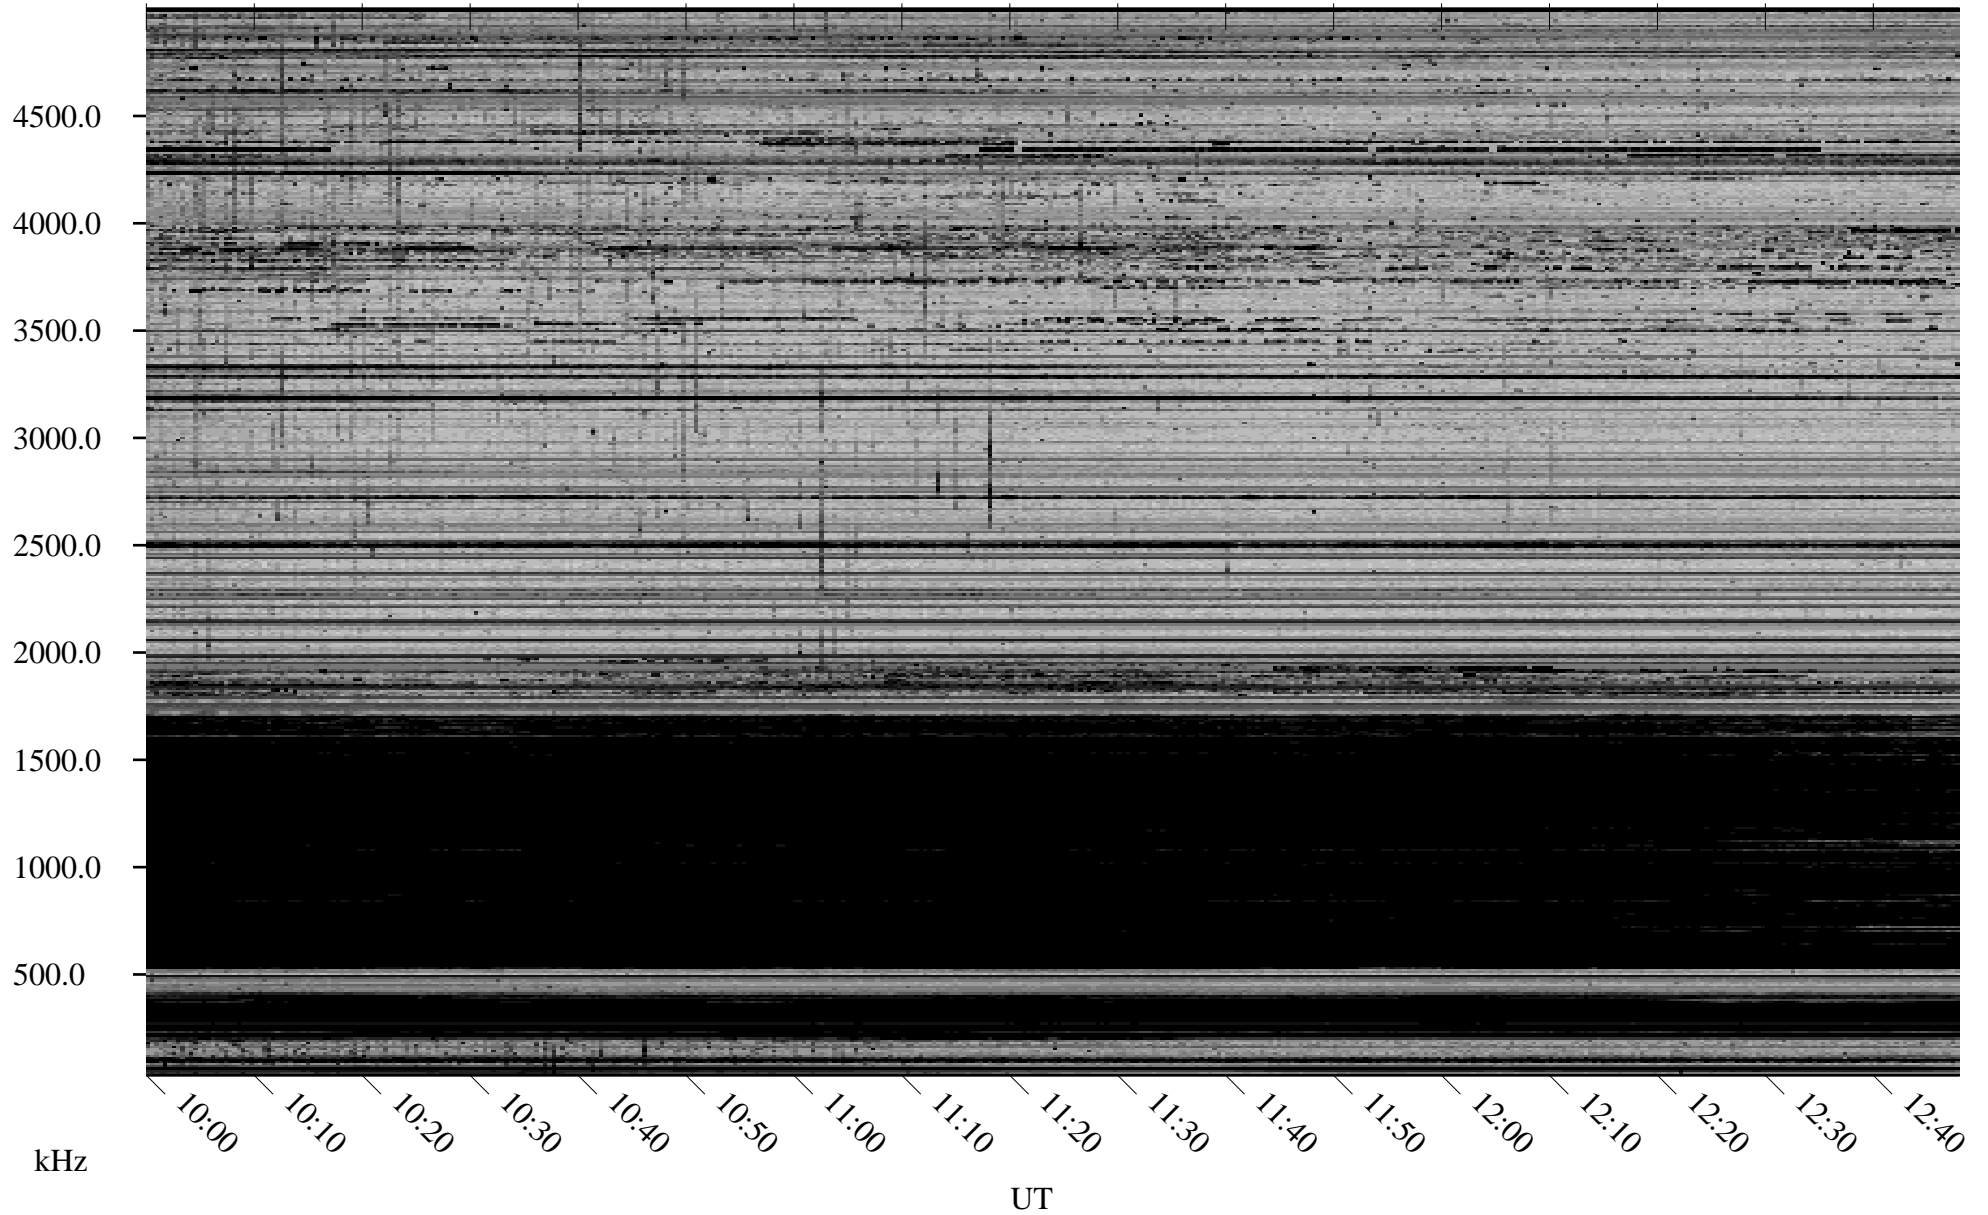

02/23/2008 Churchill, Manitoba

Linear Scale Black = 161 White = 15

ch08054l.r00SUm max_12

Page 1

02/23/2008 Churchill, Manitoba

Linear Scale Black = 161 White = 15

ch08054l.r00SUm max_12

Page 2

02/24/2008 Churchill, Manitoba

Linear Scale Black = 161 White = 15

ch08054l.r00SUm max_12

Page 3

02/24/2008 Churchill, Manitoba

Linear Scale Black = 161 White = 15

ch08054l.r00SUm max_12

Page 4

02/24/2008 Churchill, Manitoba

Linear Scale Black = 161 White = 15

ch08054l.r00SUm max_12

Page 5

02/24/2008 Churchill, Manitoba

Linear Scale Black = 161 White = 15

ch08054l.r00SUm max_12

Page 6

02/24/2008 Churchill, Manitoba

Linear Scale Black = 161 White = 15

ch08054l.r00SUm max_12

Page 7

02/24/2008 Churchill, Manitoba

Linear Scale Black = 161 White = 15

ch08054l.r00SUm max_12

Page 8