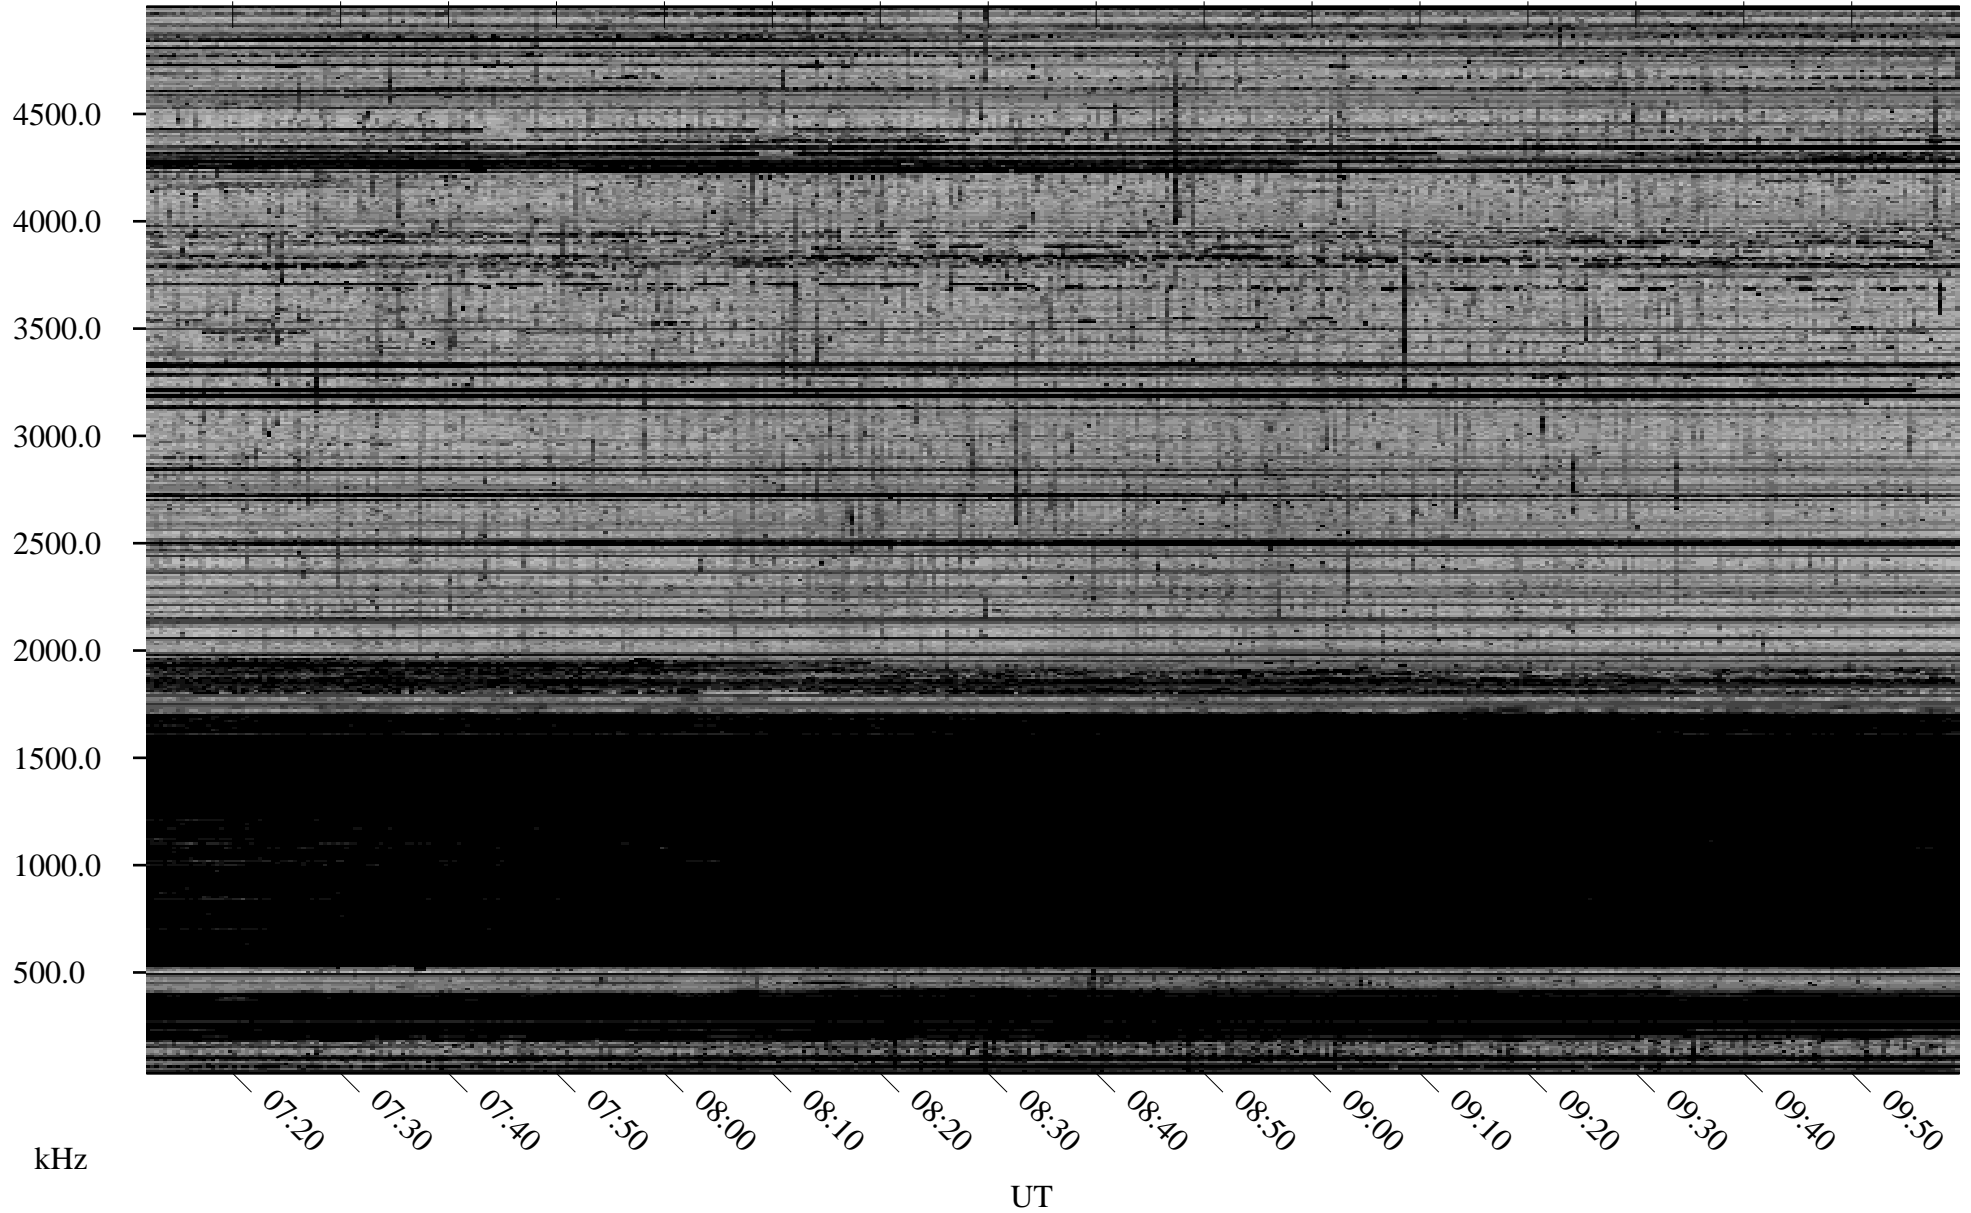

02/23/2008 Churchill, Manitoba

Linear Scale Black = 161 White = 15

ch08054l.r00SUm max_12

Page 1

02/23/2008 Churchill, Manitoba

Linear Scale Black = 161 White = 15

ch08054l.r00SUm max_12

Page 2

02/24/2008 Churchill, Manitoba

Linear Scale Black = 161 White = 15

ch08054l.r00SUm max_12

Page 3

02/24/2008 Churchill, Manitoba

Linear Scale Black = 161 White = 15

ch08054l.r00SUm max_12

Page 4

02/24/2008 Churchill, Manitoba

Linear Scale Black = 161 White = 15

ch08054l.r00SUm max_12

Page 5

02/24/2008 Churchill, Manitoba

Linear Scale Black = 161 White = 15

ch08054l.r00SUm max_12

Page 6

02/24/2008 Churchill, Manitoba

Linear Scale Black = 161 White = 15

ch08054l.r00SUm max_12

Page 7

02/24/2008 Churchill, Manitoba

Linear Scale Black = 161 White = 15

ch08054l.r00SUm max_12

Page 8