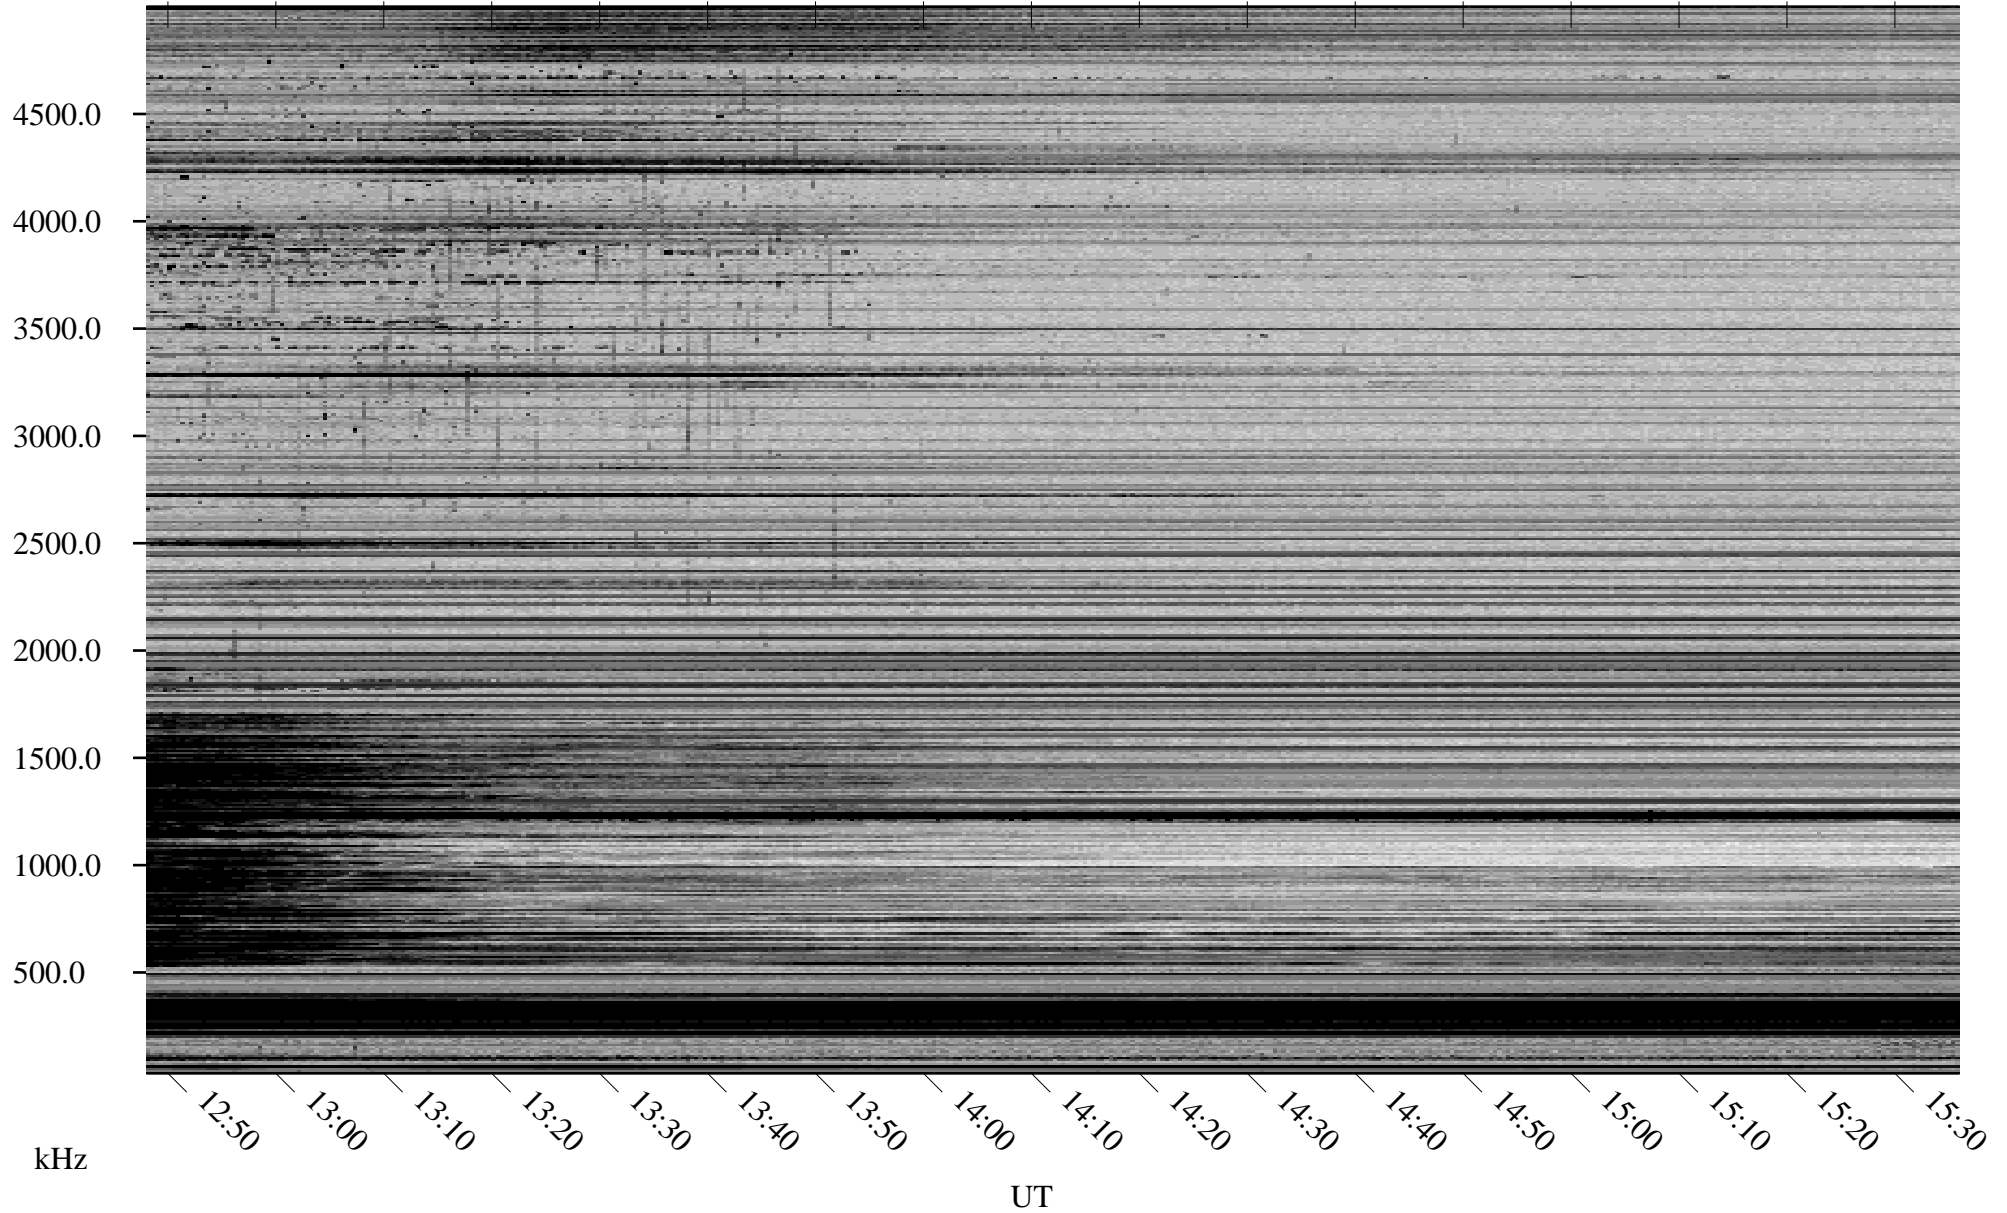

02/23/2008 Churchill, Manitoba

Linear Scale Black = 161 White = 15

ch08054l.r00SUm max_12

Page 1

02/23/2008 Churchill, Manitoba

Linear Scale Black = 161 White = 15

ch08054l.r00SUm max_12

Page 2

02/24/2008 Churchill, Manitoba

Linear Scale Black = 161 White = 15

ch08054l.r00SUm max_12

Page 3

02/24/2008 Churchill, Manitoba

Linear Scale Black = 161 White = 15

ch08054l.r00SUm max_12

Page 4

02/24/2008 Churchill, Manitoba

Linear Scale Black = 161 White = 15

ch08054l.r00SUm max_12

Page 5

02/24/2008 Churchill, Manitoba

Linear Scale Black = 161 White = 15

ch08054l.r00SUm max_12

Page 6

02/24/2008 Churchill, Manitoba

Linear Scale Black = 161 White = 15

ch08054l.r00SUm max_12

Page 7

02/24/2008 Churchill, Manitoba

Linear Scale Black = 161 White = 15

ch08054l.r00SUm max_12

Page 8