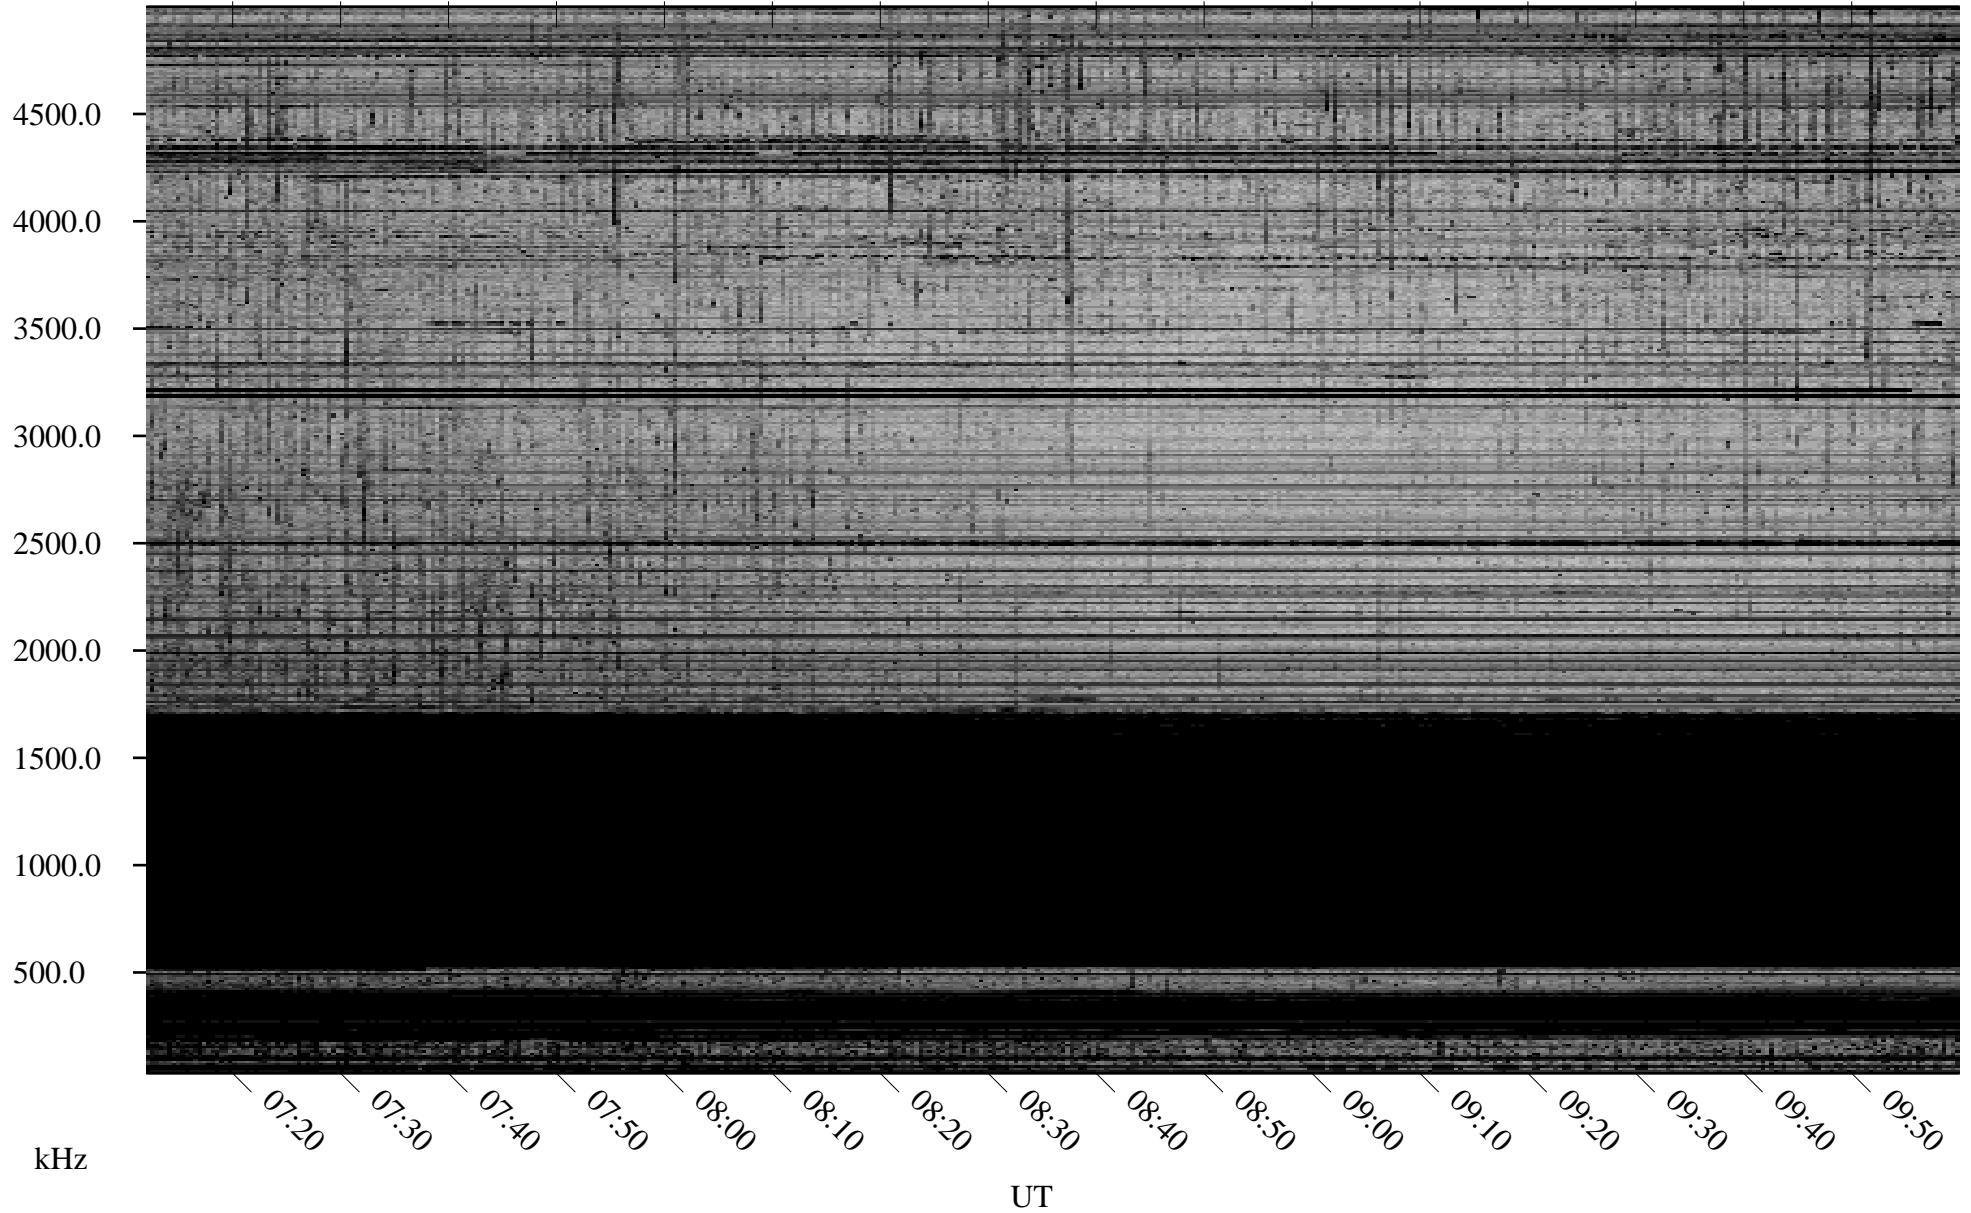

02/24/2008 Churchill, Manitoba

Linear Scale Black = 161 White = 15

ch080551.r00SUm max_12

Page 1

02/24/2008 Churchill, Manitoba

Linear Scale Black = 161 White = 15

ch080551.r00SUm max_12

Page 2

02/25/2008 Churchill, Manitoba

Linear Scale Black = 161 White = 15

ch080551.r00SUm max_12

Page 3

02/25/2008 Churchill, Manitoba

Linear Scale Black = 161 White = 15

ch080551.r00SUm max_12

Page 4

02/25/2008 Churchill, Manitoba

Linear Scale Black = 161 White = 15

ch080551.r00SUm max_12

Page 5

02/25/2008 Churchill, Manitoba

Linear Scale Black = 161 White = 15

ch080551.r00SUm max_12

Page 6

02/25/2008 Churchill, Manitoba

Linear Scale Black = 161 White = 15

ch080551.r00SUm max_12

Page 7

02/25/2008 Churchill, Manitoba

Linear Scale Black = 161 White = 15

ch080551l.r00SUm max_12

Page 8