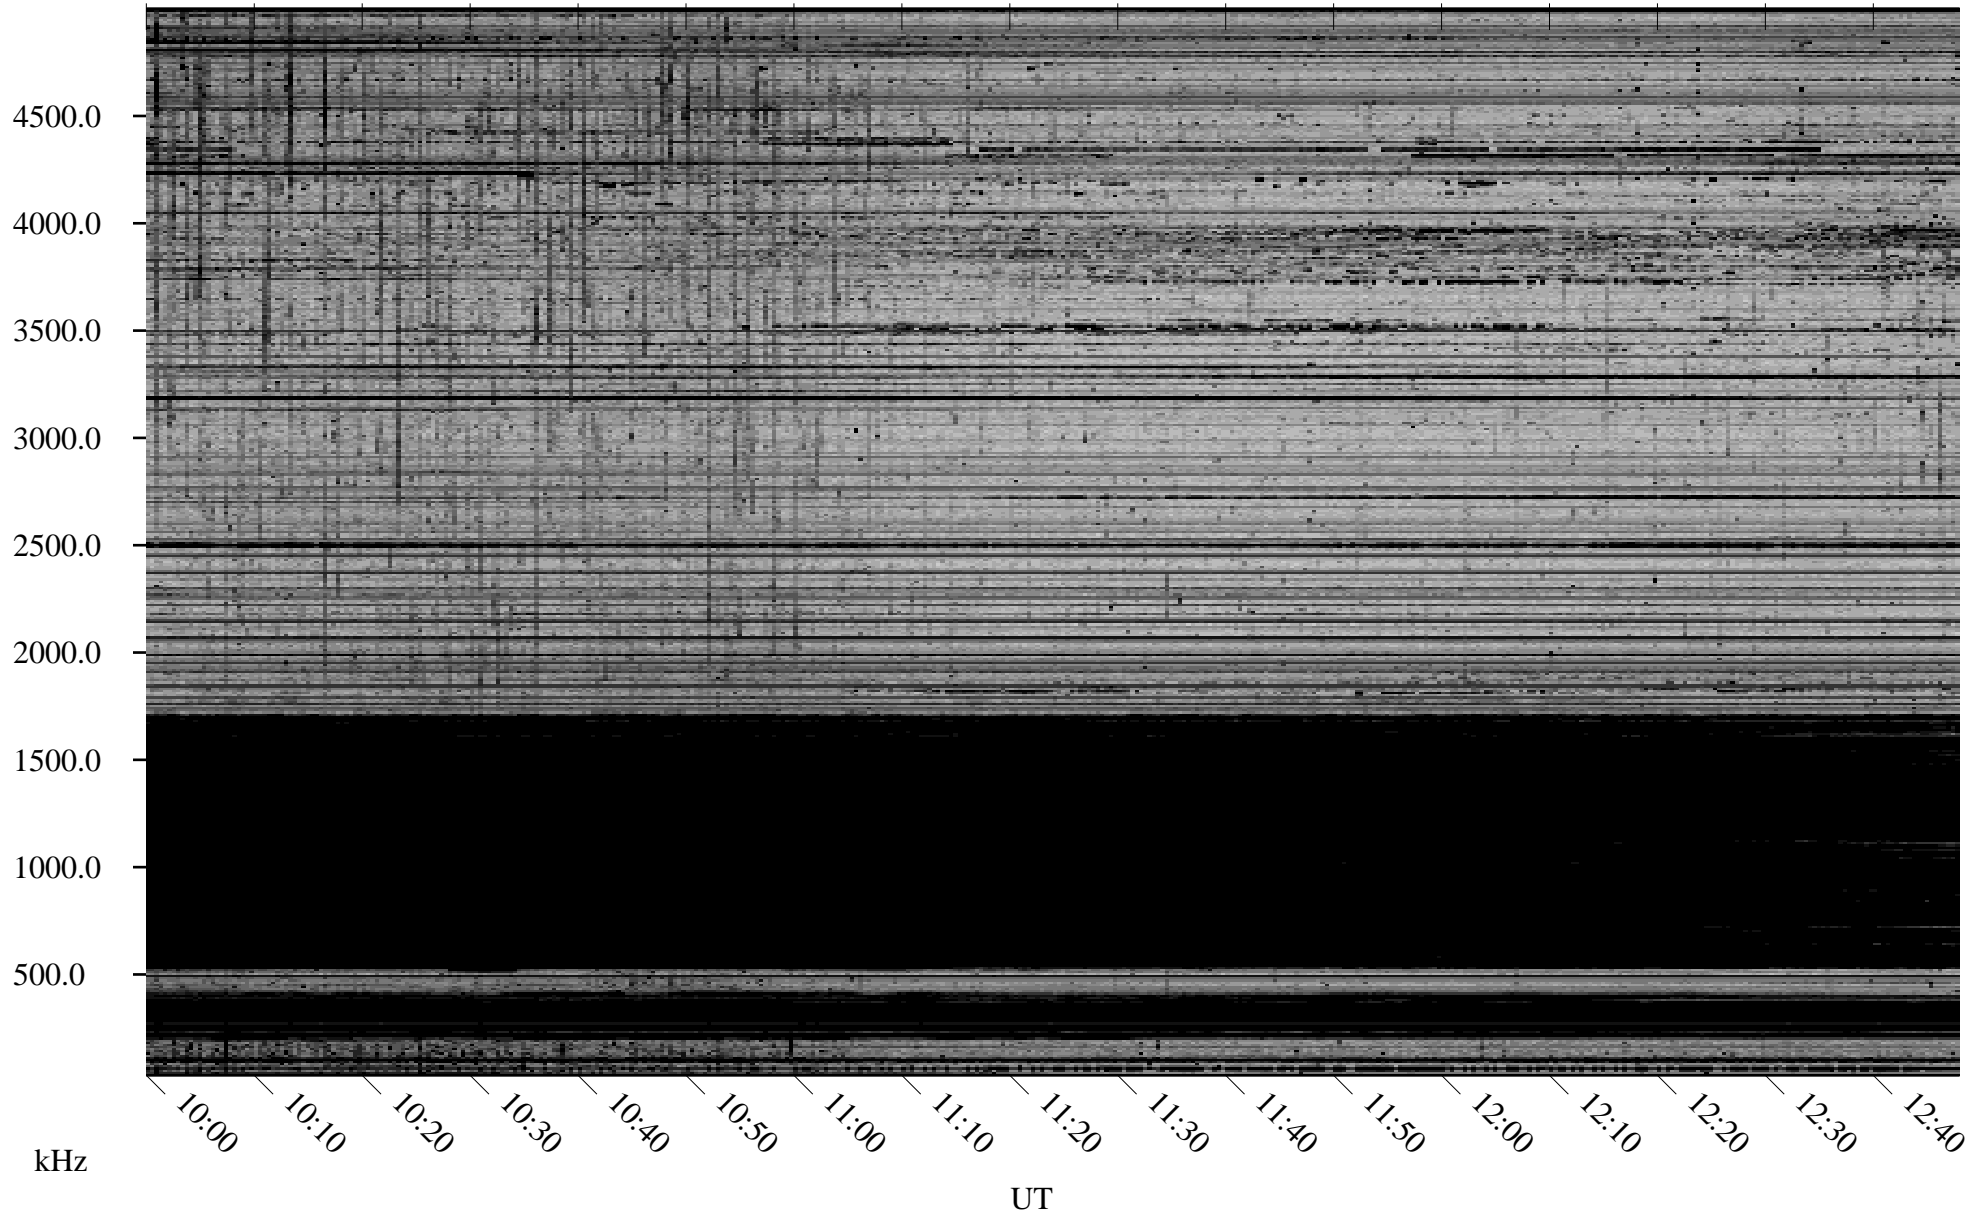

02/25/2008 Churchill, Manitoba

Linear Scale Black = 161 White = 15

ch080551.r00SUm max_12

Page 3

02/25/2008 Churchill, Manitoba

Linear Scale Black = 161 White = 15

ch080551.r00SUm max_12

Page 4

02/25/2008 Churchill, Manitoba

Linear Scale Black = 161 White = 15

ch080551.r00SUm max_12

Page 5

02/25/2008 Churchill, Manitoba

Linear Scale Black = 161 White = 15

ch080551.r00SUm max_12

Page 6

02/25/2008 Churchill, Manitoba

Linear Scale Black = 161 White = 15

ch080551.r00SUm max_12

Page 7

02/25/2008 Churchill, Manitoba

Linear Scale Black = 161 White = 15

ch080551l.r00SUm max_12

Page 8