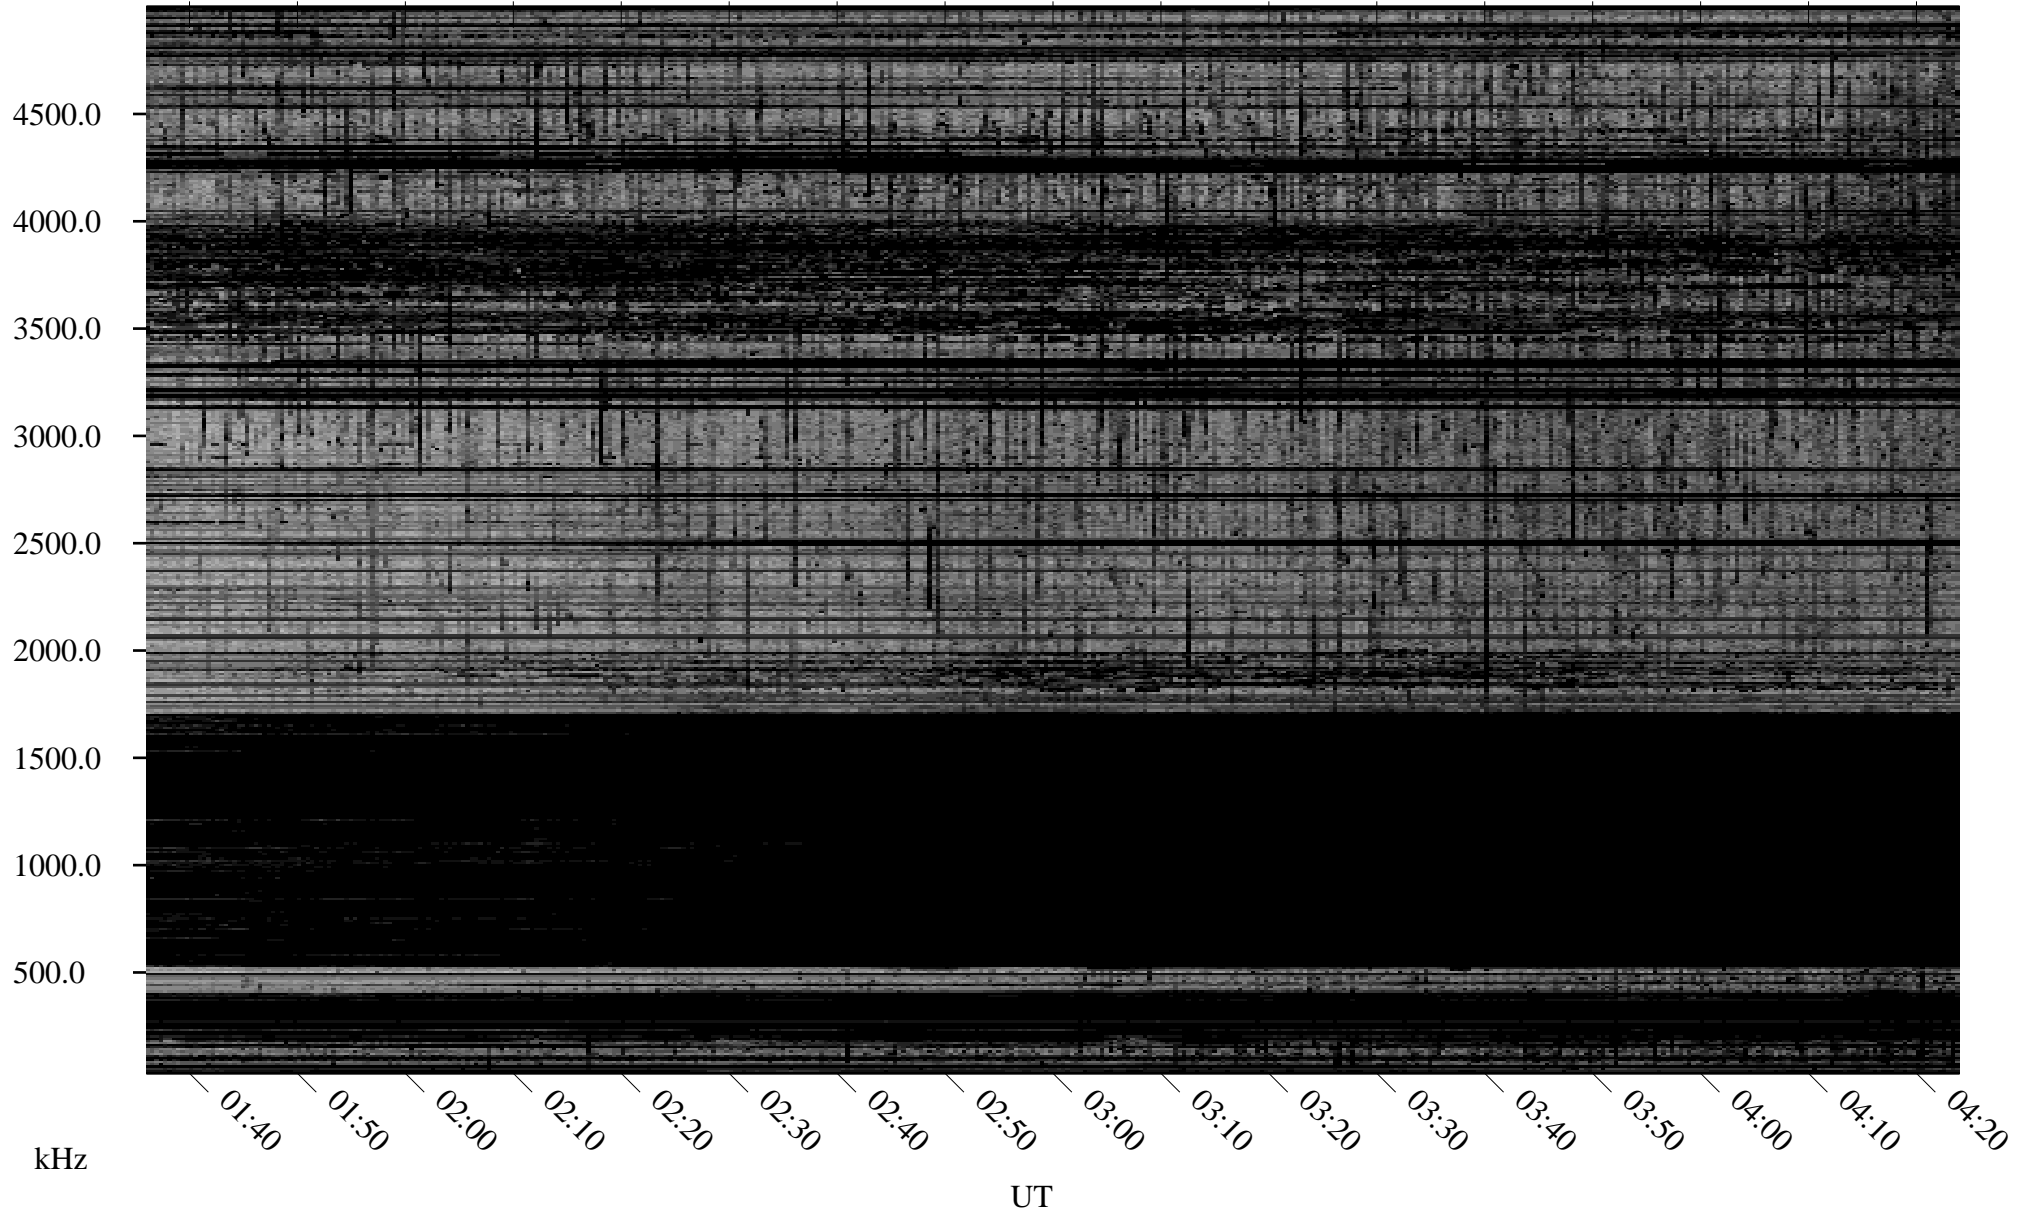

02/24/2008 Churchill, Manitoba

Linear Scale Black = 161 White = 15

ch080551.r00SUm max_12

Page 1

02/24/2008 Churchill, Manitoba

Linear Scale Black = 161 White = 15

ch080551.r00SUm max_12

Page 2

02/25/2008 Churchill, Manitoba

Linear Scale Black = 161 White = 15

ch080551.r00SUm max_12

Page 3

02/25/2008 Churchill, Manitoba

Linear Scale Black = 161 White = 15

ch080551.r00SUm max_12

Page 4

02/25/2008 Churchill, Manitoba

Linear Scale Black = 161 White = 15

ch080551.r00SUm max_12

Page 5

02/25/2008 Churchill, Manitoba

Linear Scale Black = 161 White = 15

ch080551.r00SUm max_12

Page 6

02/25/2008 Churchill, Manitoba

Linear Scale Black = 161 White = 15

ch080551.r00SUm max_12

Page 7

02/25/2008 Churchill, Manitoba

Linear Scale Black = 161 White = 15

ch080551l.r00SUm max_12

Page 8