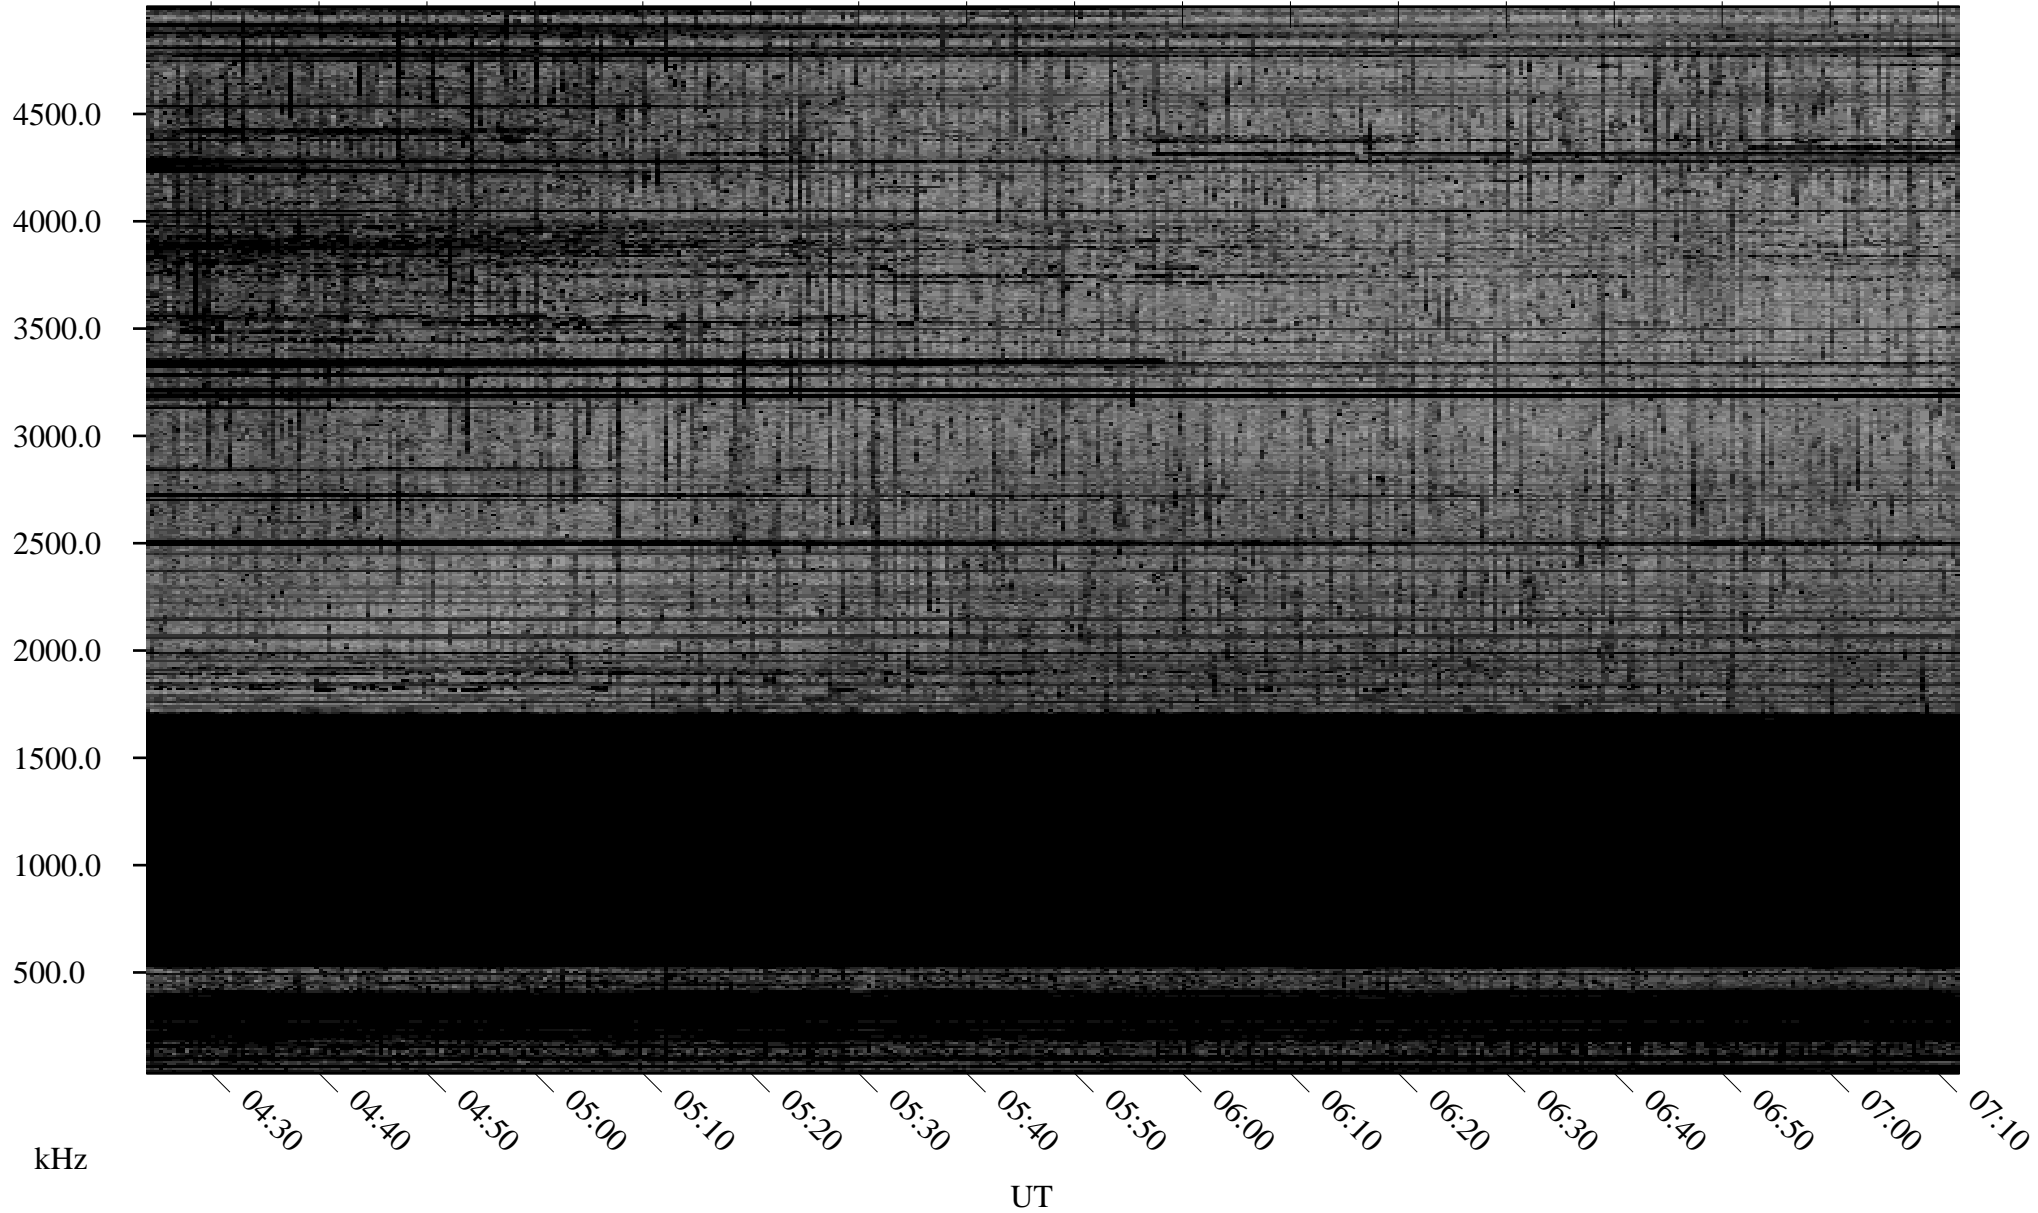

02/24/2008 Churchill, Manitoba

Linear Scale Black = 161 White = 15

ch080551.r00SUm max_12

Page 1

02/24/2008 Churchill, Manitoba

Linear Scale Black = 161 White = 15

ch080551.r00SUm max_12

Page 2

02/25/2008 Churchill, Manitoba

Linear Scale Black = 161 White = 15

ch080551.r00SUm max_12

Page 3

02/25/2008 Churchill, Manitoba

Linear Scale Black = 161 White = 15

ch080551.r00SUm max_12

Page 4

02/25/2008 Churchill, Manitoba

Linear Scale Black = 161 White = 15

ch080551.r00SUm max_12

Page 5

02/25/2008 Churchill, Manitoba

Linear Scale Black = 161 White = 15

ch080551.r00SUm max_12

Page 6

02/25/2008 Churchill, Manitoba

Linear Scale Black = 161 White = 15

ch080551.r00SUm max_12

Page 7

02/25/2008 Churchill, Manitoba

Linear Scale Black = 161 White = 15

ch080551l.r00SUm max_12

Page 8