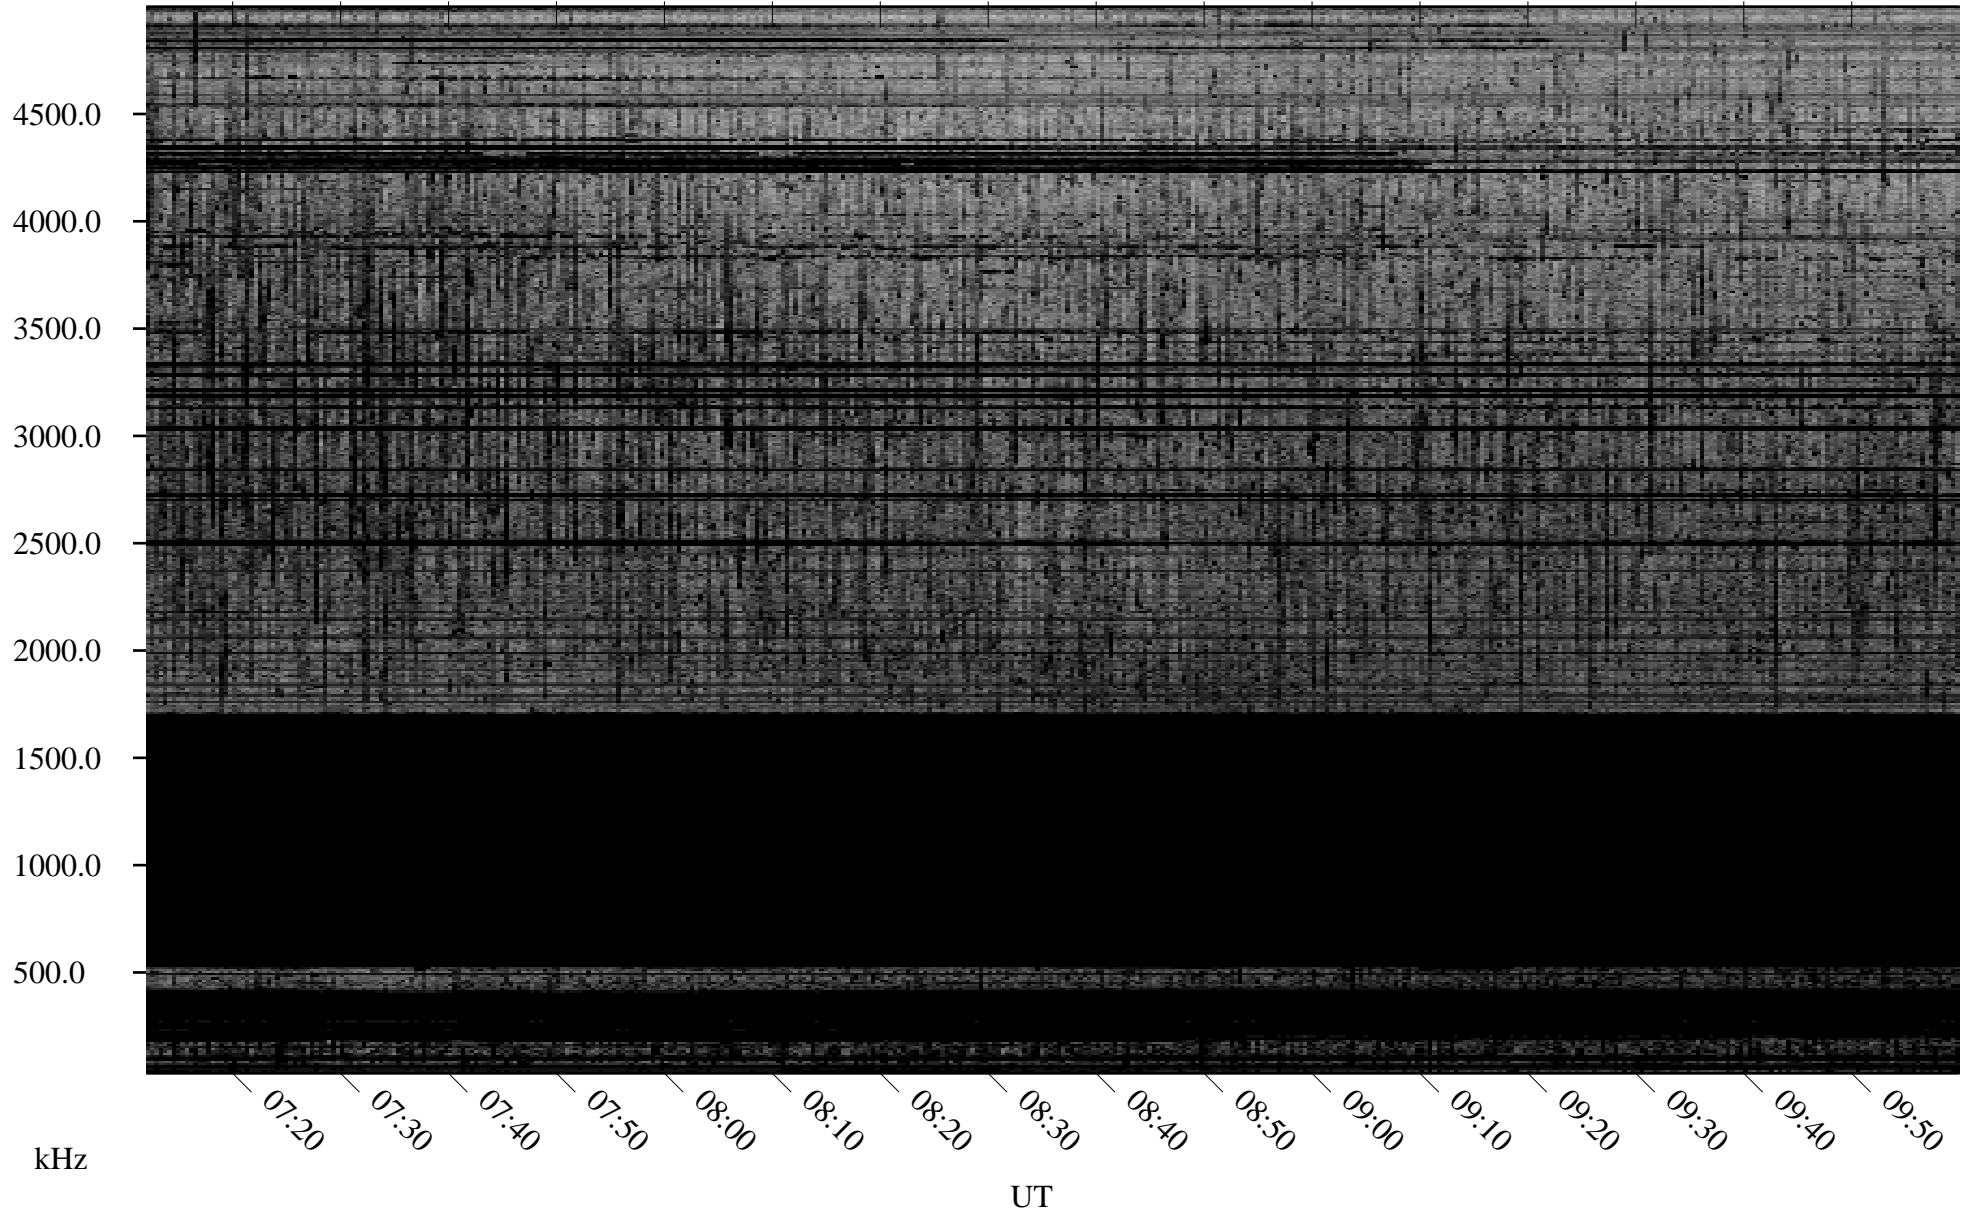

# 02/26/2008 Churchill, Manitoba

Linear Scale    Black = 161    White = 15

ch08056l.r00SUm max\_12

Page 3

# 02/26/2008 Churchill, Manitoba

Linear Scale    Black = 161    White = 15

ch08056l.r00SUm max\_12

Page 4

# 02/26/2008 Churchill, Manitoba

Linear Scale    Black = 161    White = 15

ch08056l.r00SUm max\_12

Page 5

# 02/26/2008 Churchill, Manitoba

Linear Scale    Black = 161    White = 15

ch08056l.r00SUm max\_12

Page 6

02/26/2008 Churchill, Manitoba

Linear Scale Black = 161 White = 15

ch08056l.r00SUm max\_12

Page 7