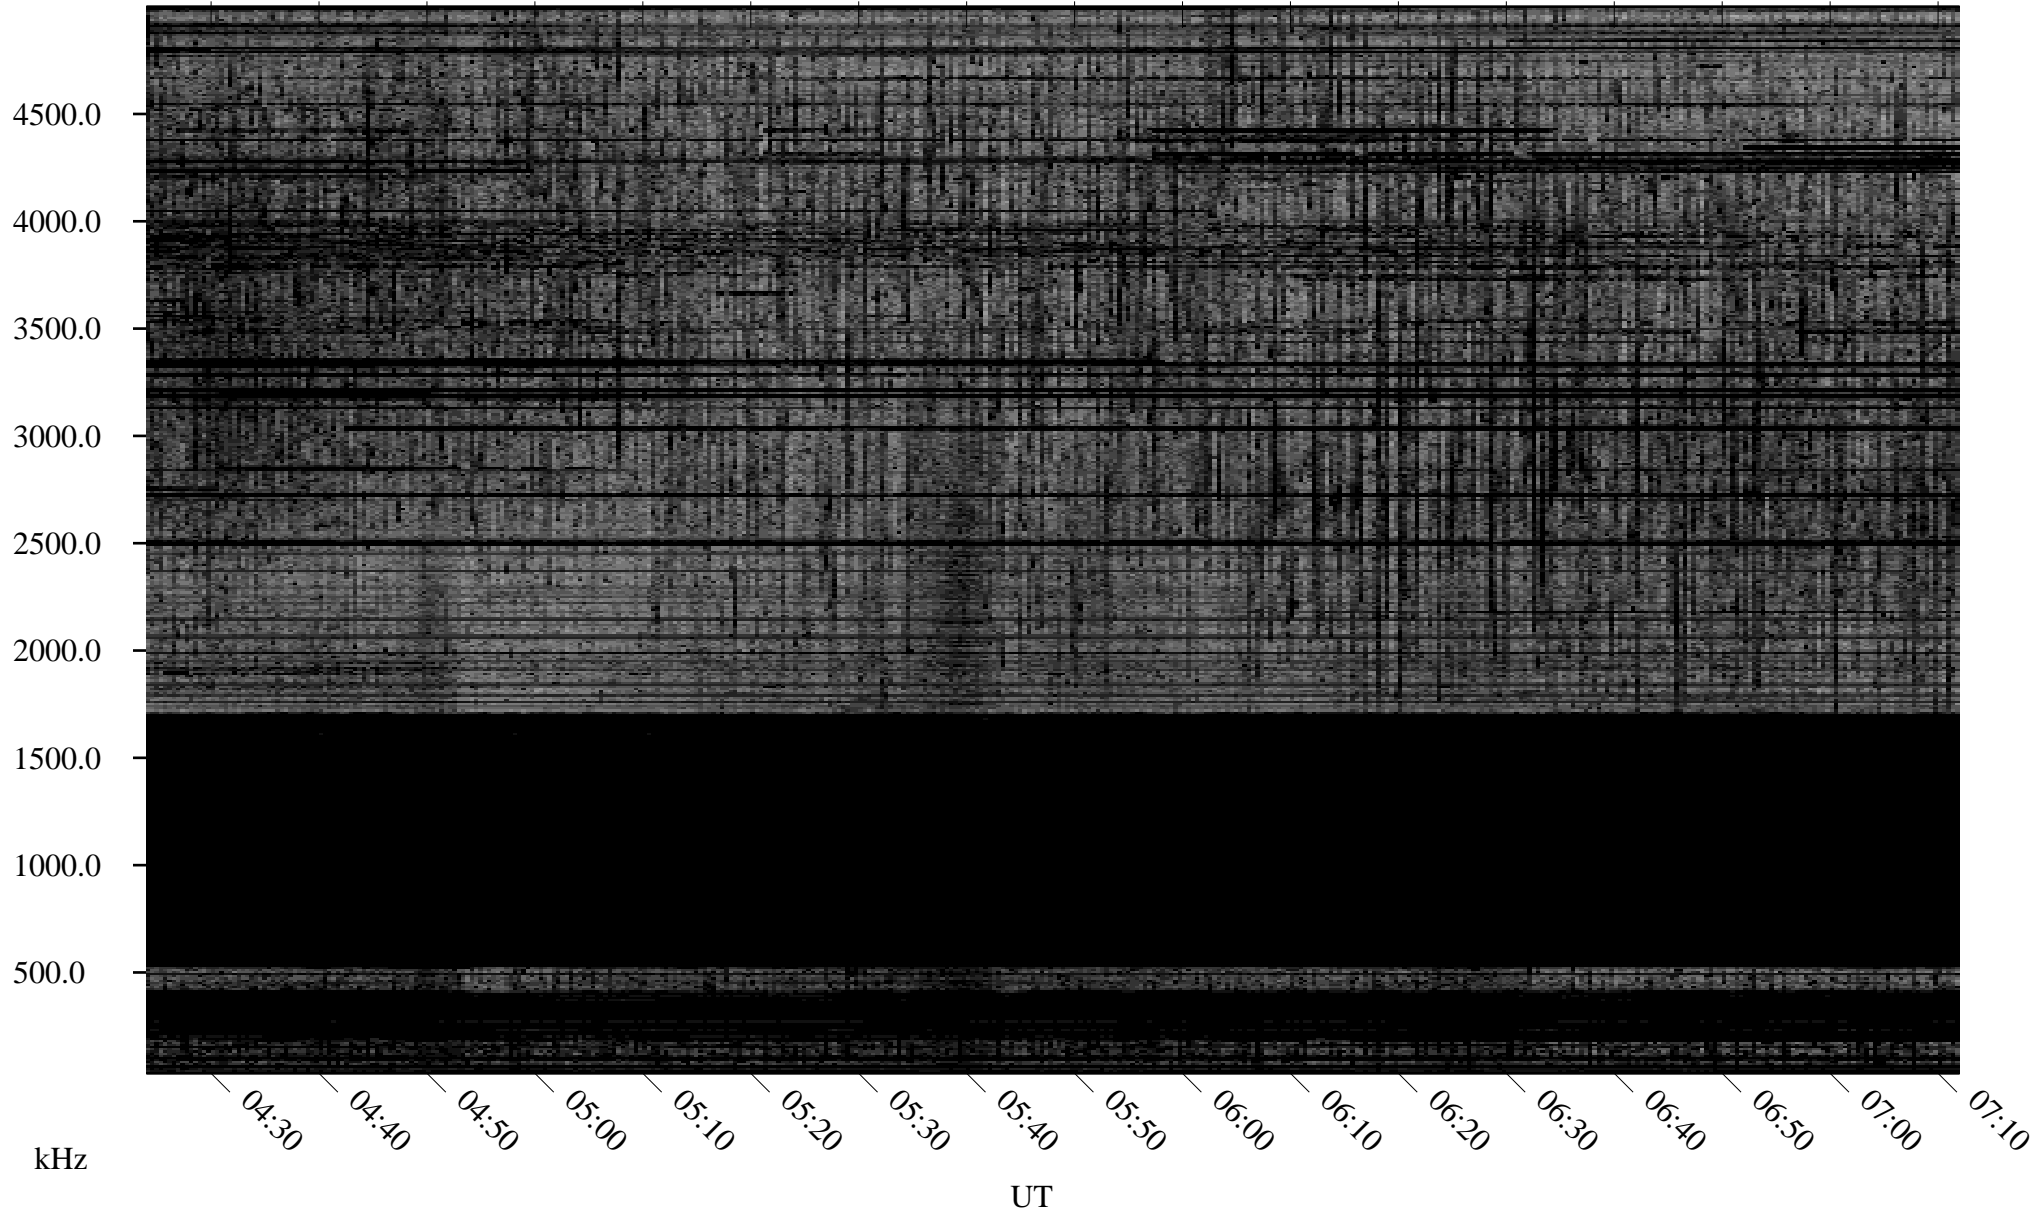

# 02/25/2008 Churchill, Manitoba

Linear Scale    Black = 161    White = 15

ch08056l.r00SUm max\_12

Page 2

# 02/26/2008 Churchill, Manitoba

Linear Scale    Black = 161    White = 15

ch08056l.r00SUm max\_12

Page 3

# 02/26/2008 Churchill, Manitoba

Linear Scale    Black = 161    White = 15

ch08056l.r00SUm max\_12

Page 4

# 02/26/2008 Churchill, Manitoba

Linear Scale    Black = 161    White = 15

ch08056l.r00SUm max\_12

Page 5