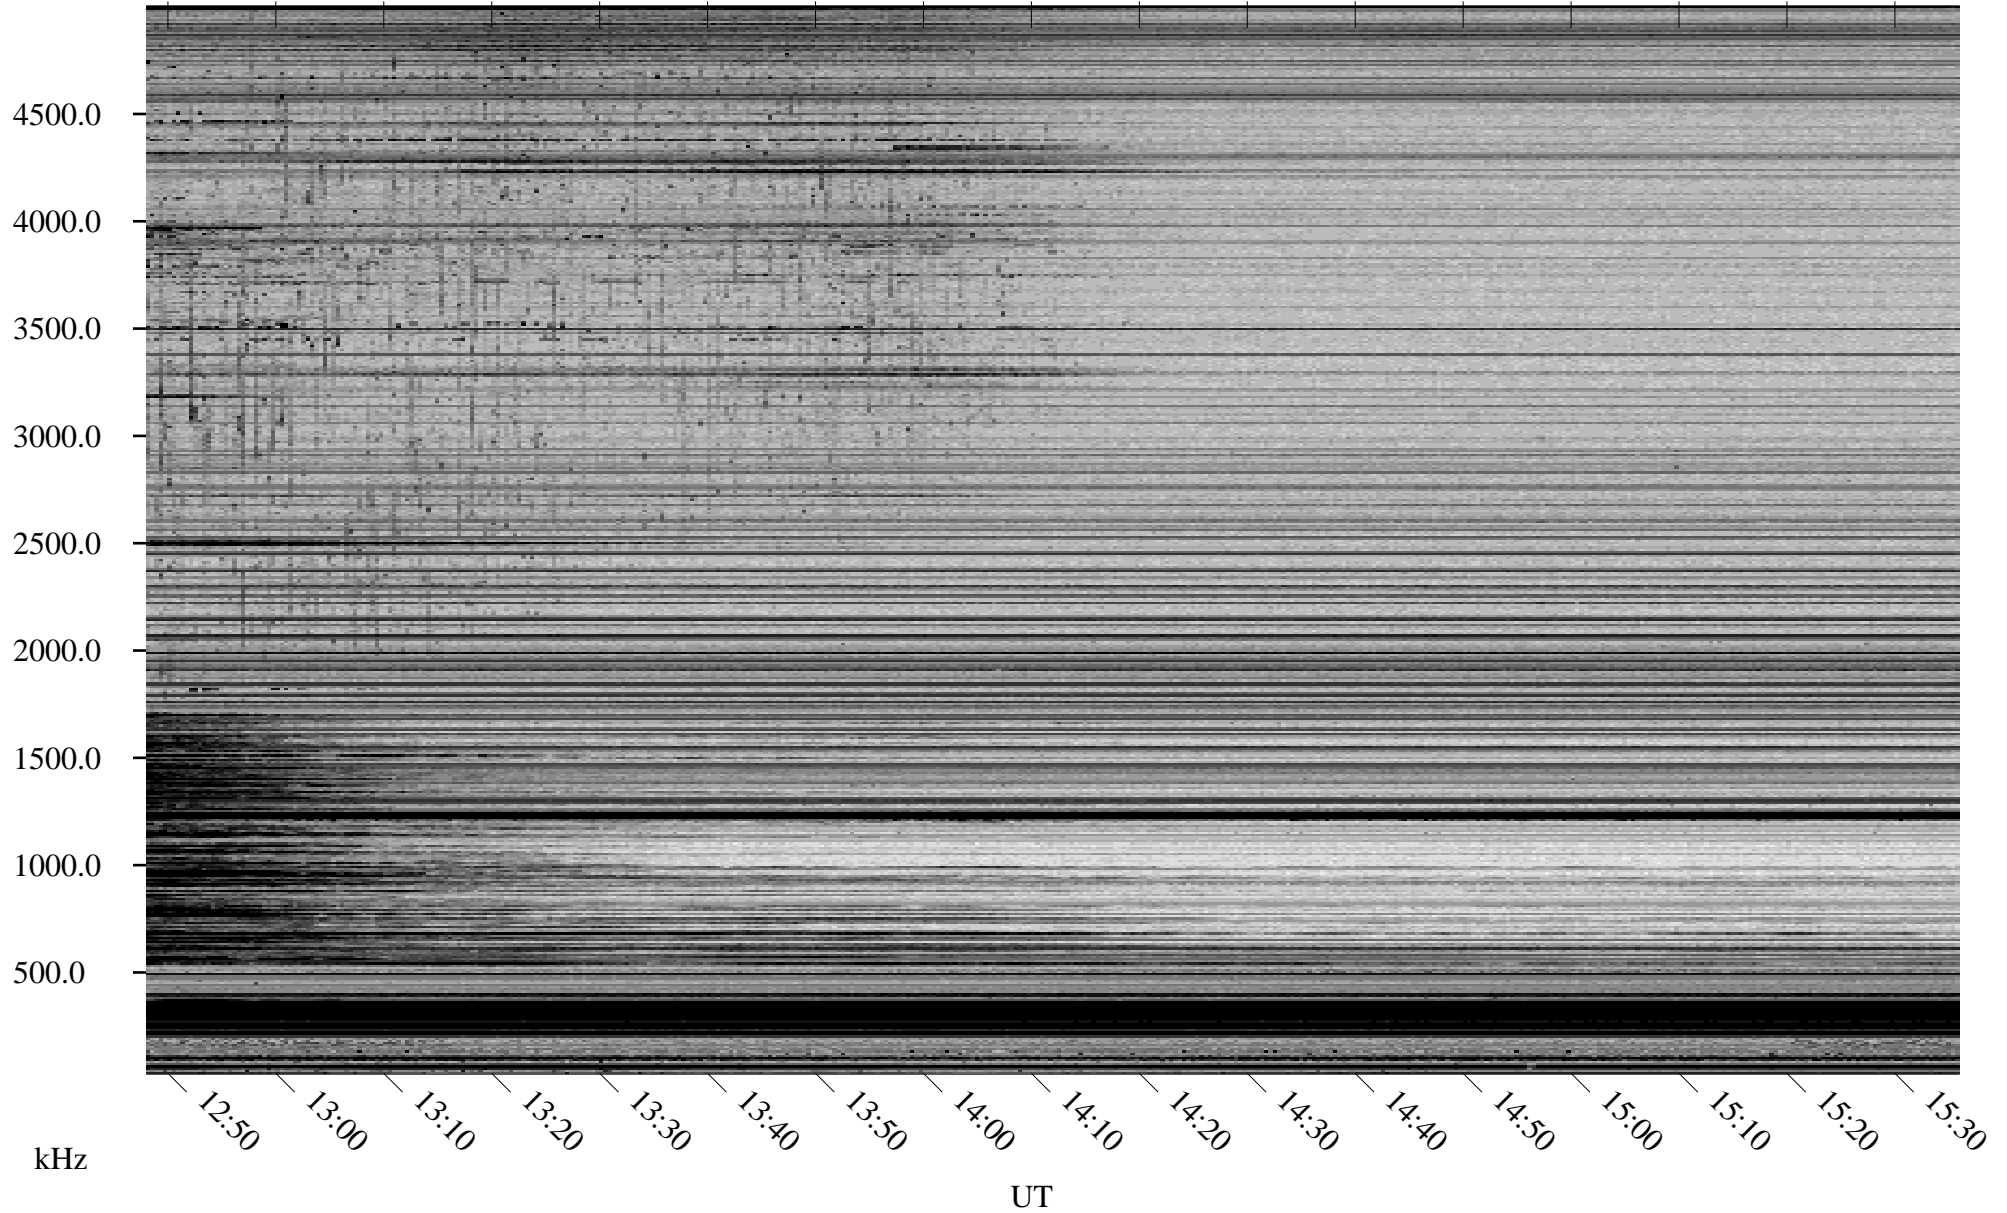

# 02/26/2008 Churchill, Manitoba

Linear Scale    Black = 161    White = 15

ch08056l.r00SUm max\_12

Page 5

# 02/26/2008 Churchill, Manitoba

Linear Scale    Black = 161    White = 15

ch08056l.r00SUm max\_12

Page 6

02/26/2008 Churchill, Manitoba

Linear Scale Black = 161 White = 15

ch08056l.r00SUm max\_12

Page 7

# 02/26/2008 Churchill, Manitoba

Linear Scale    Black = 161    White = 15

ch08056l.r00SUm max\_12

Page 8