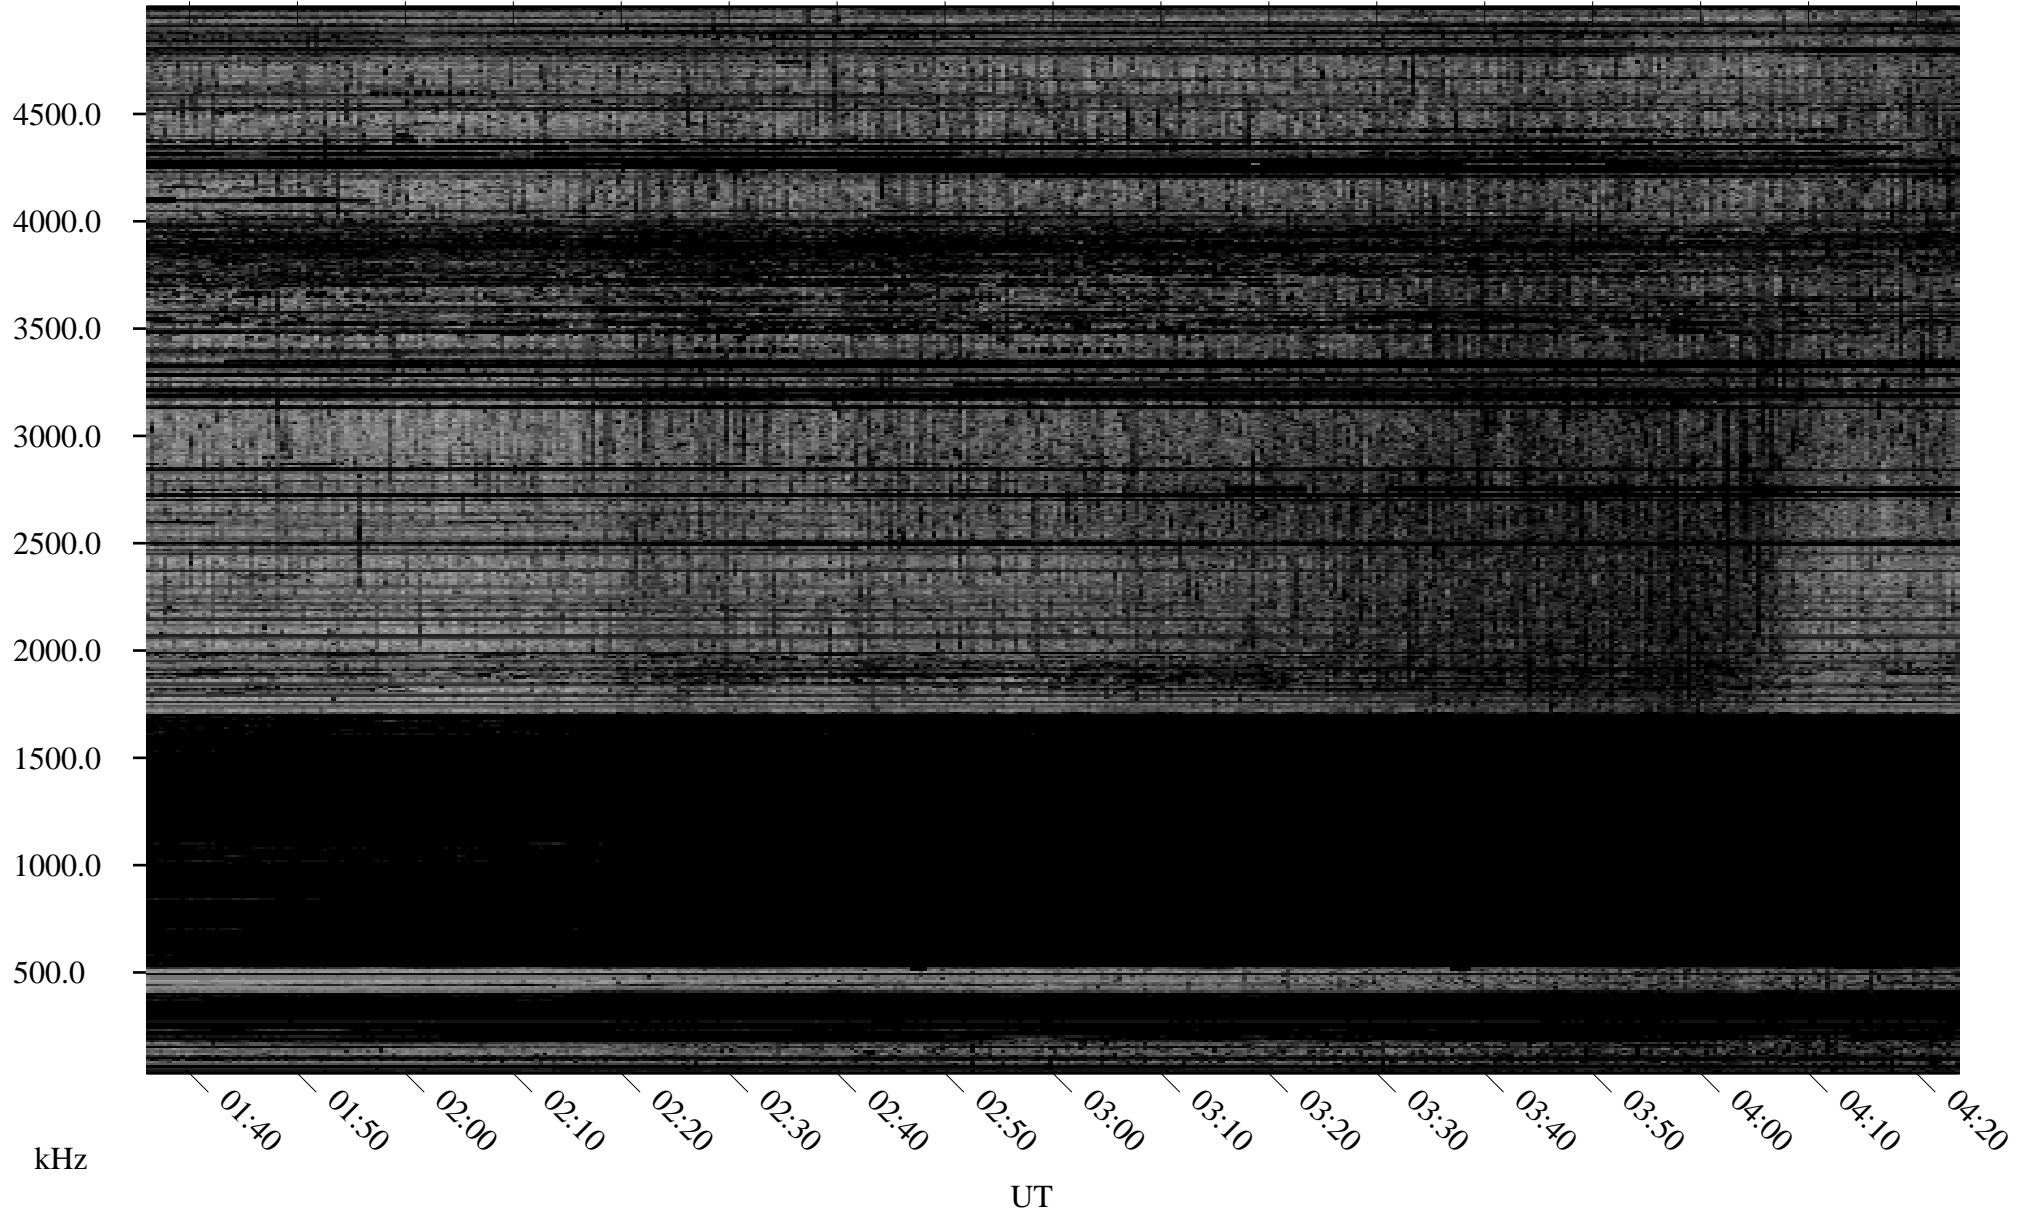

# 02/25/2008 Churchill, Manitoba

Linear Scale    Black = 161    White = 15

ch08056l.r00SUm max\_12

Page 1

# 02/25/2008 Churchill, Manitoba

Linear Scale    Black = 161    White = 15

ch08056l.r00SUm max\_12

Page 2

# 02/26/2008 Churchill, Manitoba

Linear Scale    Black = 161    White = 15

ch08056l.r00SUm max\_12

Page 3

# 02/26/2008 Churchill, Manitoba

Linear Scale    Black = 161    White = 15

ch08056l.r00SUm max\_12

Page 4