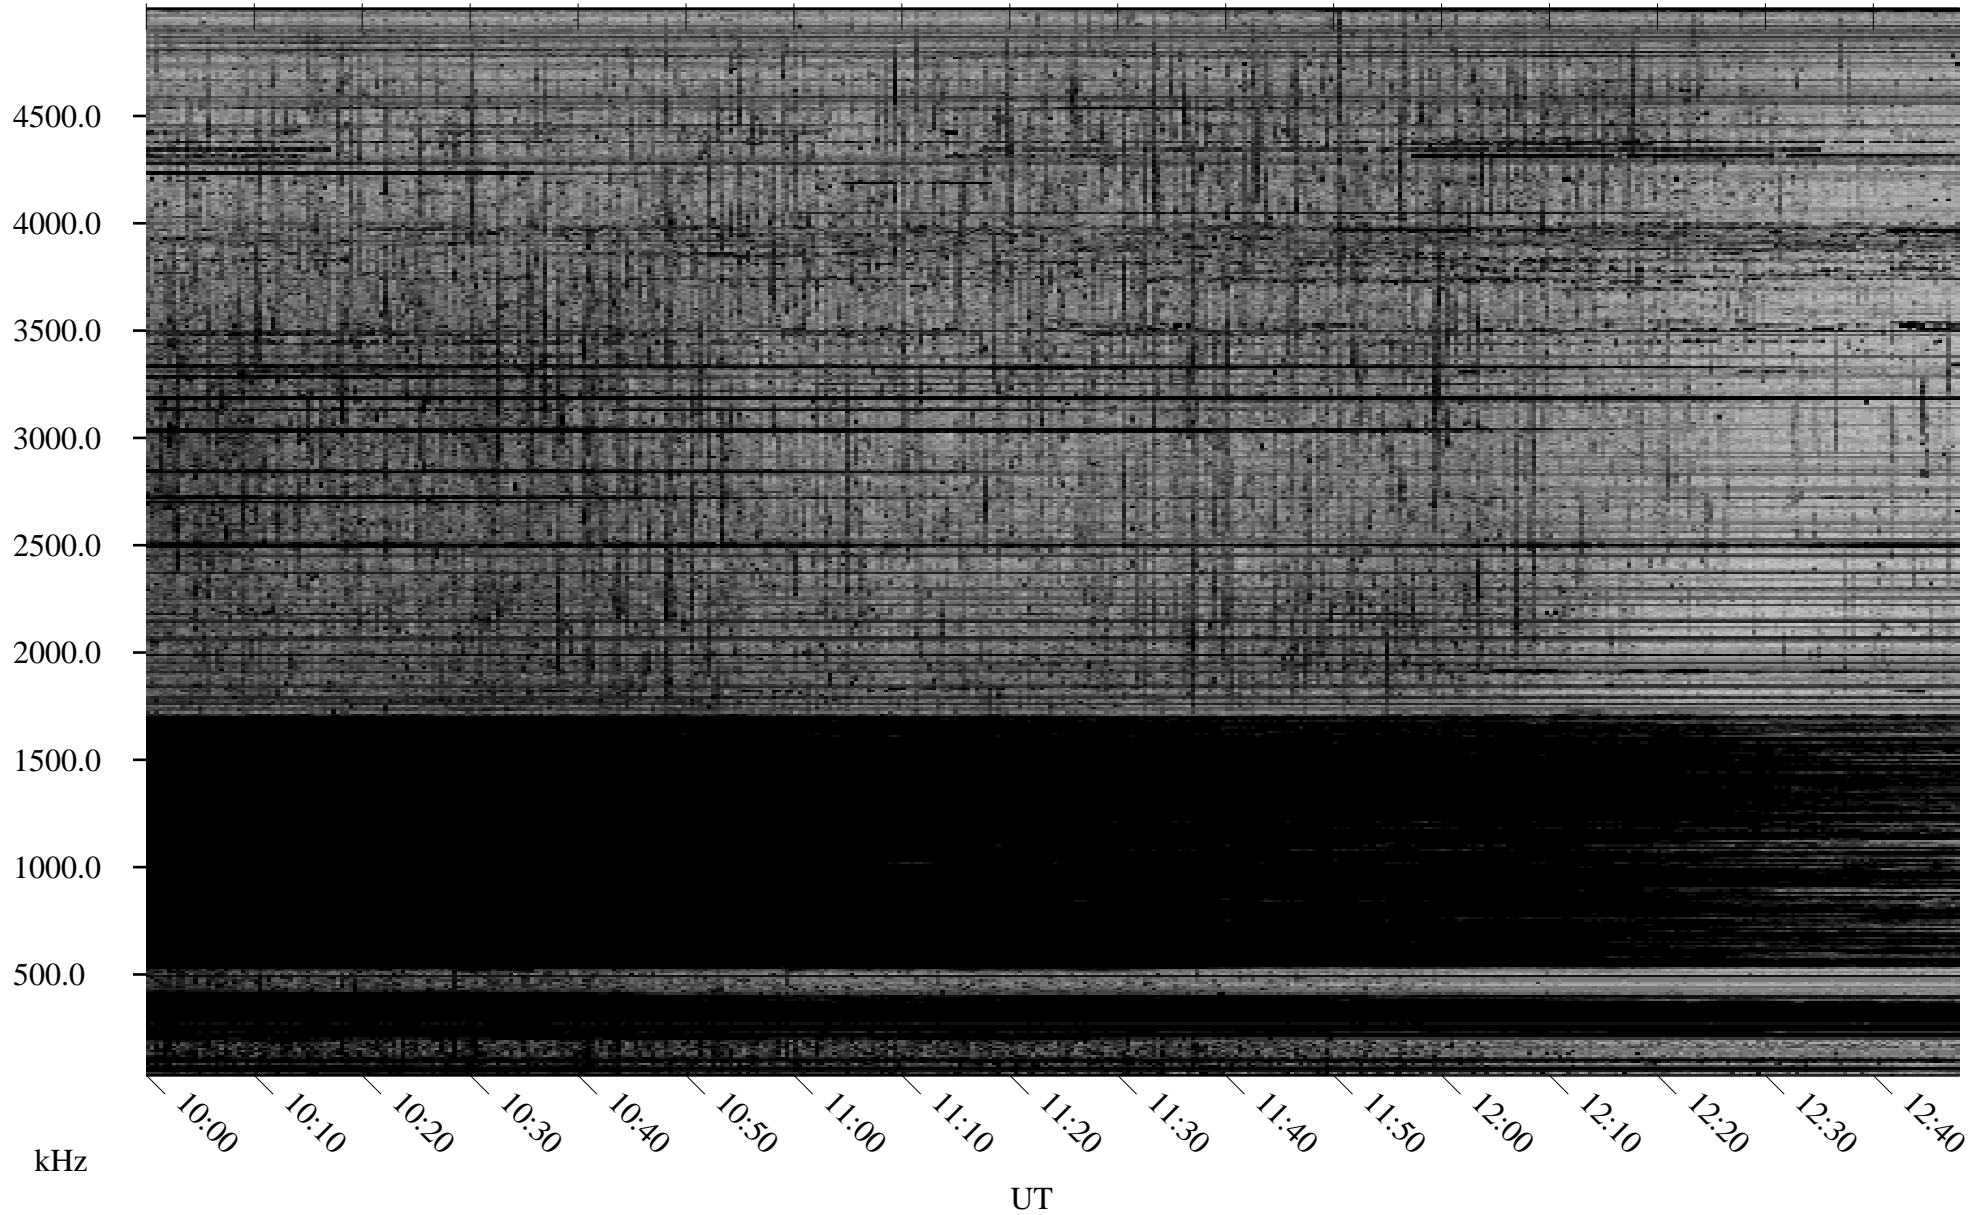

# 02/26/2008 Churchill, Manitoba

Linear Scale    Black = 161    White = 15

ch08056l.r00SUm max\_12

Page 5

# 02/26/2008 Churchill, Manitoba

Linear Scale    Black = 161    White = 15

ch08056l.r00SUm max\_12

Page 6

02/26/2008 Churchill, Manitoba

Linear Scale Black = 161 White = 15

ch08056l.r00SUm max\_12

Page 7