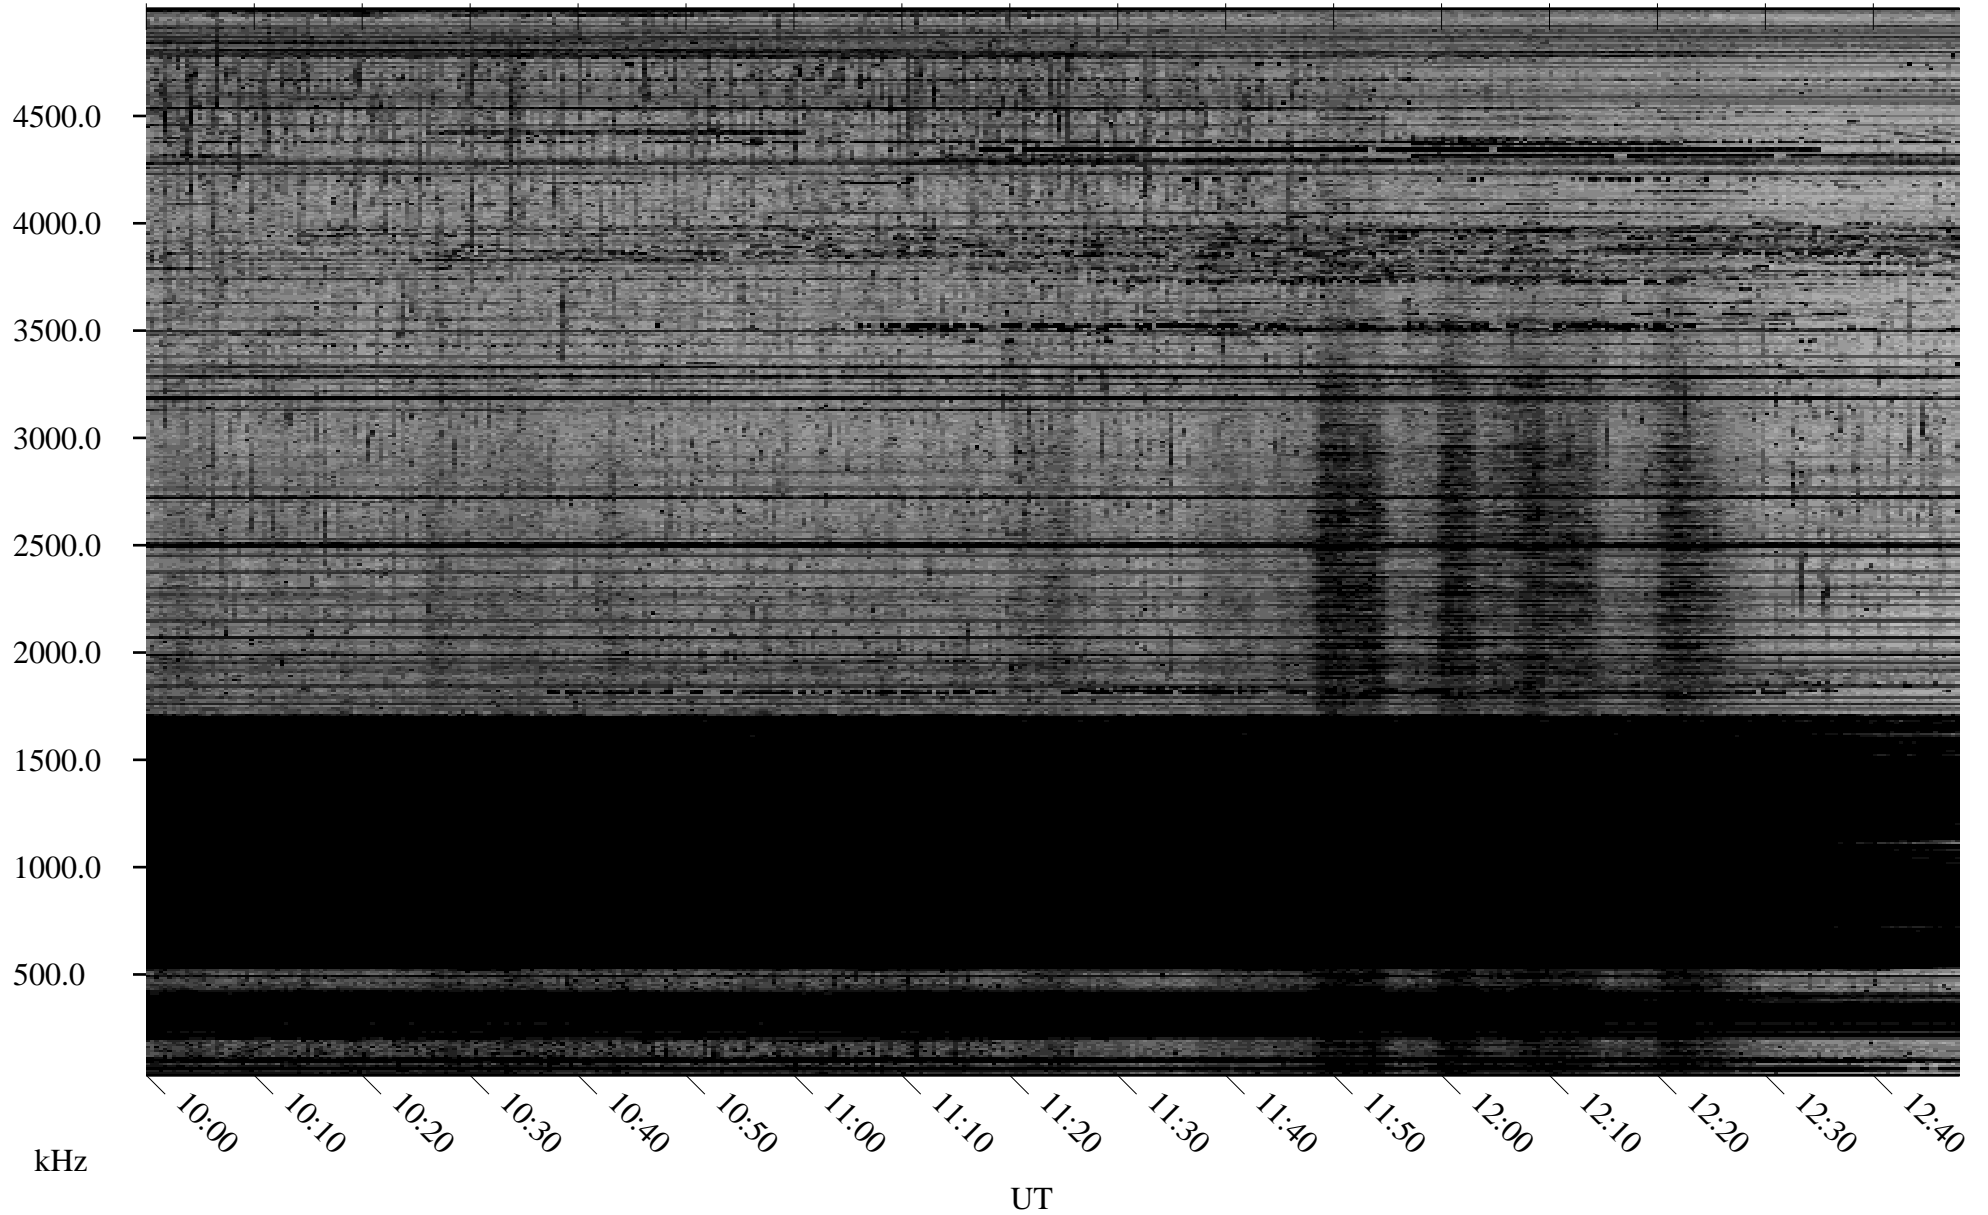

02/26/2008 Churchill, Manitoba

Linear Scale Black = 161 White = 15

ch080571.r00SUm max_12

Page 1

02/26/2008 Churchill, Manitoba

Linear Scale Black = 161 White = 15

ch08057l.r00SUm max_12

Page 2

02/27/2008 Churchill, Manitoba

Linear Scale Black = 161 White = 15

ch080571.r00SUm max_12

Page 3

02/27/2008 Churchill, Manitoba

Linear Scale Black = 161 White = 15

ch080571.r00SUm max_12

Page 4

02/27/2008 Churchill, Manitoba

Linear Scale Black = 161 White = 15

ch08057l.r00SUm max_12

Page 5

02/27/2008 Churchill, Manitoba

Linear Scale Black = 161 White = 15

ch08057l.r00SUm max_12

Page 6

02/27/2008 Churchill, Manitoba

Linear Scale Black = 161 White = 15

ch080571.r00SUm max_12

Page 7

02/27/2008 Churchill, Manitoba

Linear Scale Black = 161 White = 15

ch08057l.r00SUm max_12

Page 8