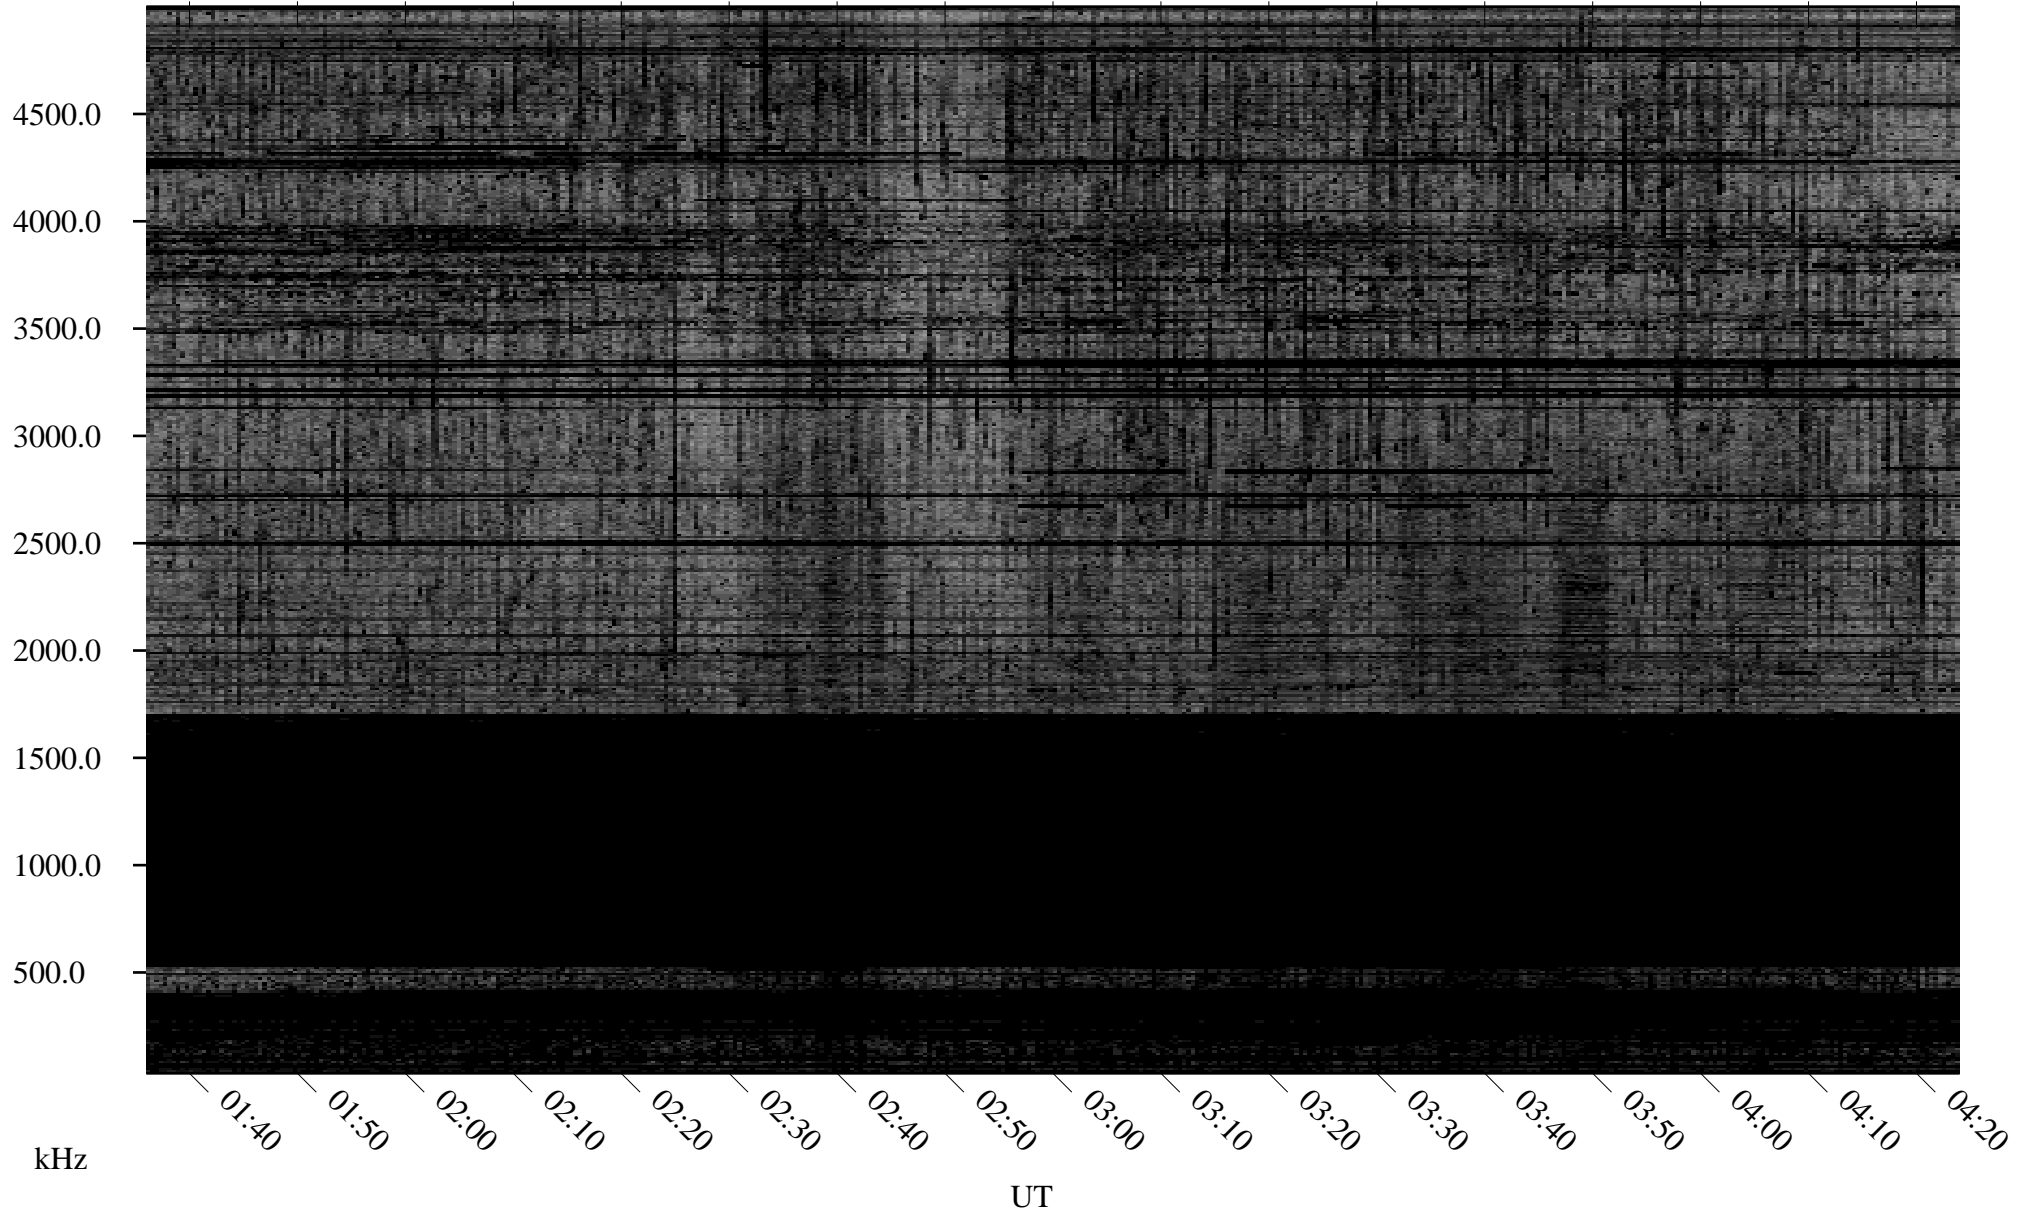

02/26/2008 Churchill, Manitoba

Linear Scale Black = 161 White = 15

ch080571.r00SUm max_12

Page 1

02/26/2008 Churchill, Manitoba

Linear Scale Black = 161 White = 15

ch08057l.r00SUm max_12

Page 2

02/27/2008 Churchill, Manitoba

Linear Scale Black = 161 White = 15

ch080571.r00SUm max_12

Page 3

02/27/2008 Churchill, Manitoba

Linear Scale Black = 161 White = 15

ch080571.r00SUm max_12

Page 4

02/27/2008 Churchill, Manitoba

Linear Scale Black = 161 White = 15

ch08057l.r00SUm max_12

Page 5

02/27/2008 Churchill, Manitoba

Linear Scale Black = 161 White = 15

ch08057l.r00SUm max_12

Page 6

02/27/2008 Churchill, Manitoba

Linear Scale Black = 161 White = 15

ch080571.r00SUm max_12

Page 7

02/27/2008 Churchill, Manitoba

Linear Scale Black = 161 White = 15

ch08057l.r00SUm max_12

Page 8