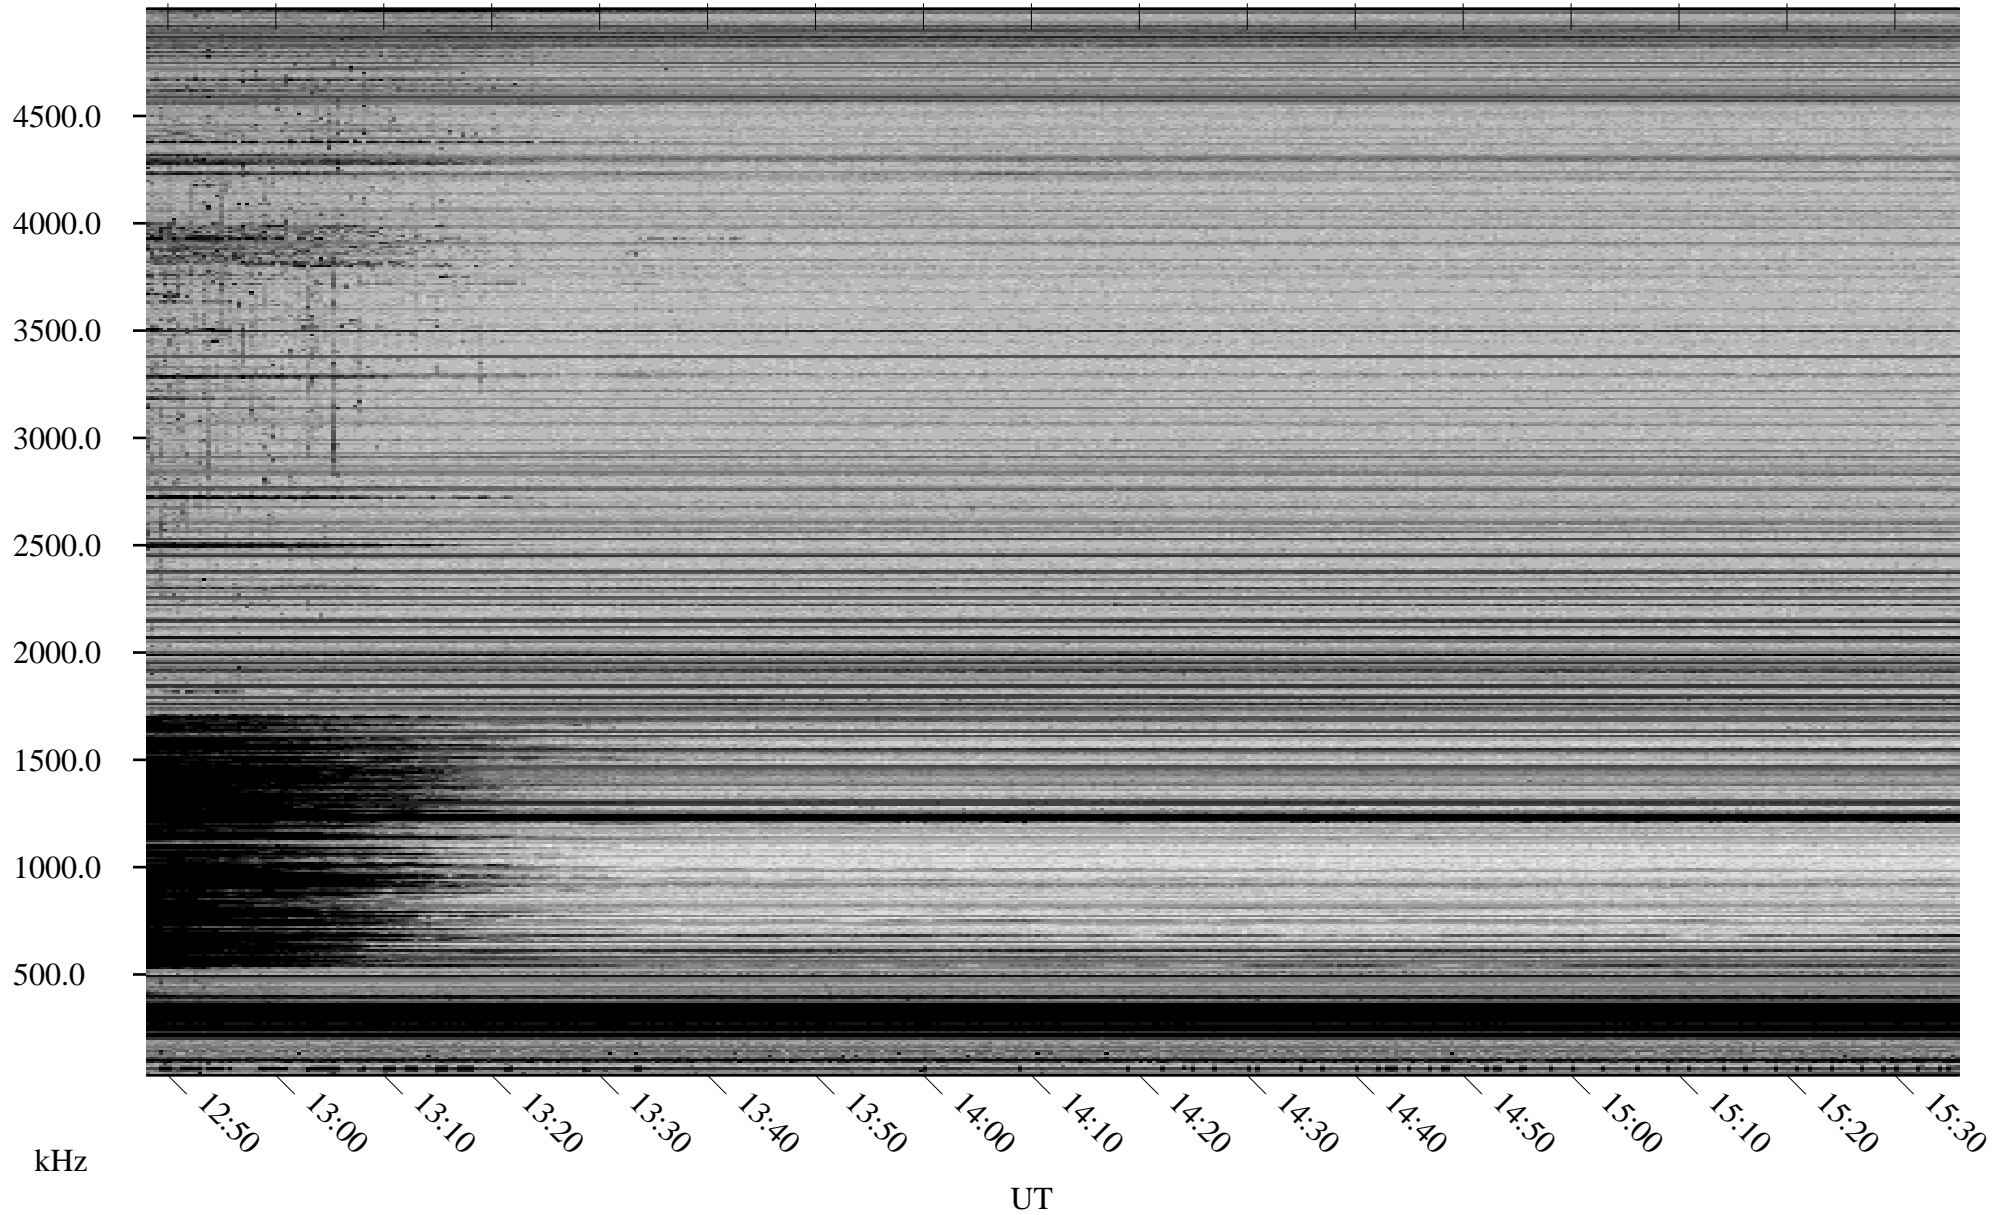

02/26/2008 Churchill, Manitoba

Linear Scale Black = 161 White = 15

ch080571.r00SUm max_12

Page 1

02/26/2008 Churchill, Manitoba

Linear Scale Black = 161 White = 15

ch08057l.r00SUm max_12

Page 2

02/27/2008 Churchill, Manitoba

Linear Scale Black = 161 White = 15

ch080571.r00SUm max_12

Page 3

02/27/2008 Churchill, Manitoba

Linear Scale Black = 161 White = 15

ch080571.r00SUm max_12

Page 4

02/27/2008 Churchill, Manitoba

Linear Scale Black = 161 White = 15

ch08057l.r00SUm max_12

Page 5

02/27/2008 Churchill, Manitoba

Linear Scale Black = 161 White = 15

ch08057l.r00SUm max_12

Page 6

02/27/2008 Churchill, Manitoba

Linear Scale Black = 161 White = 15

ch080571.r00SUm max_12

Page 7

02/27/2008 Churchill, Manitoba

Linear Scale Black = 161 White = 15

ch08057l.r00SUm max_12

Page 8