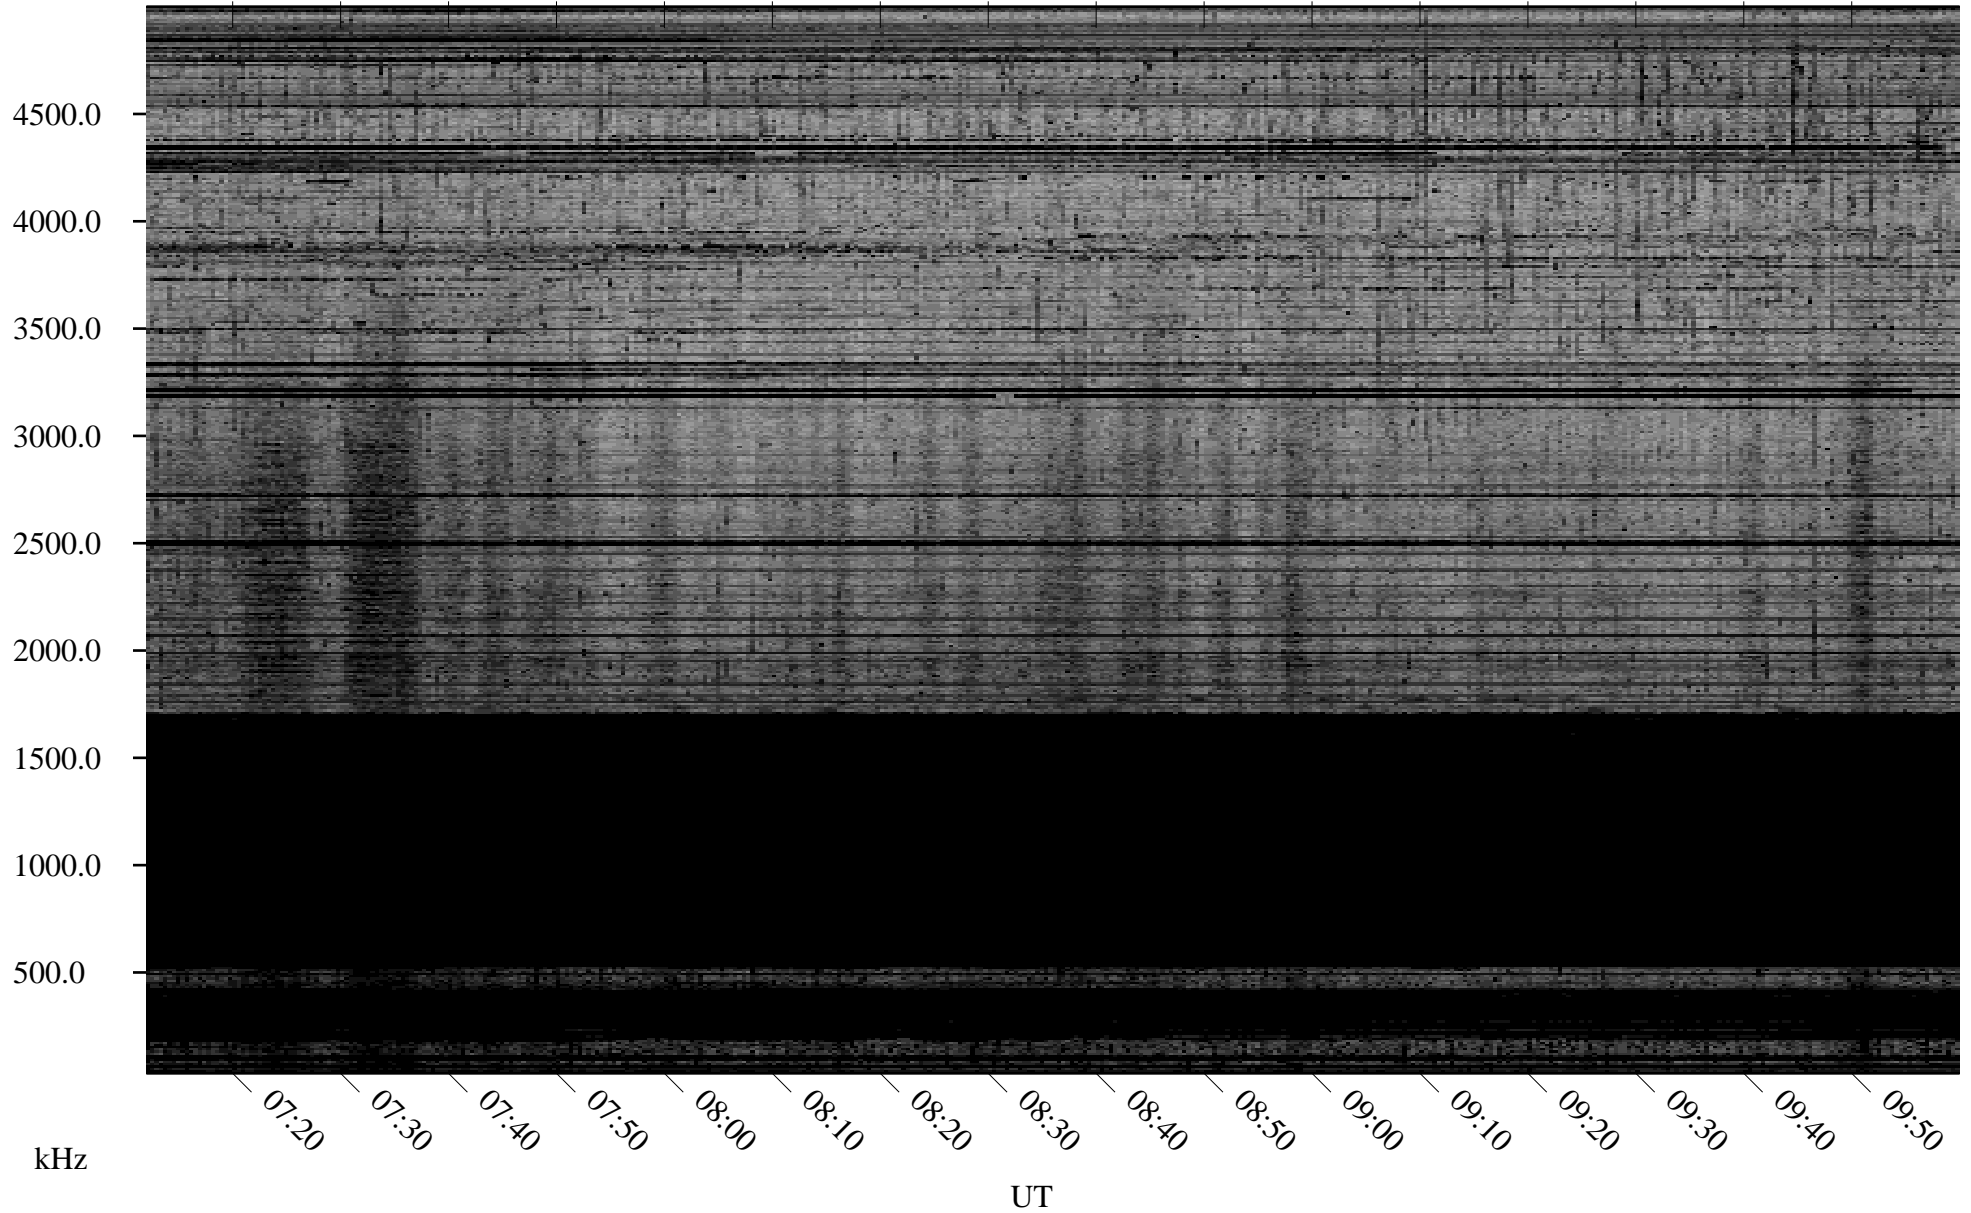

02/26/2008 Churchill, Manitoba

Linear Scale Black = 161 White = 15

ch080571.r00SUm max_12

Page 1

02/26/2008 Churchill, Manitoba

Linear Scale Black = 161 White = 15

ch08057l.r00SUm max_12

Page 2

02/27/2008 Churchill, Manitoba

Linear Scale Black = 161 White = 15

ch080571.r00SUm max_12

Page 3

02/27/2008 Churchill, Manitoba

Linear Scale Black = 161 White = 15

ch080571.r00SUm max_12

Page 4

02/27/2008 Churchill, Manitoba

Linear Scale Black = 161 White = 15

ch08057l.r00SUm max_12

Page 5

02/27/2008 Churchill, Manitoba

Linear Scale Black = 161 White = 15

ch08057l.r00SUm max_12

Page 6

02/27/2008 Churchill, Manitoba

Linear Scale Black = 161 White = 15

ch080571.r00SUm max_12

Page 7

02/27/2008 Churchill, Manitoba

Linear Scale Black = 161 White = 15

ch08057l.r00SUm max_12

Page 8