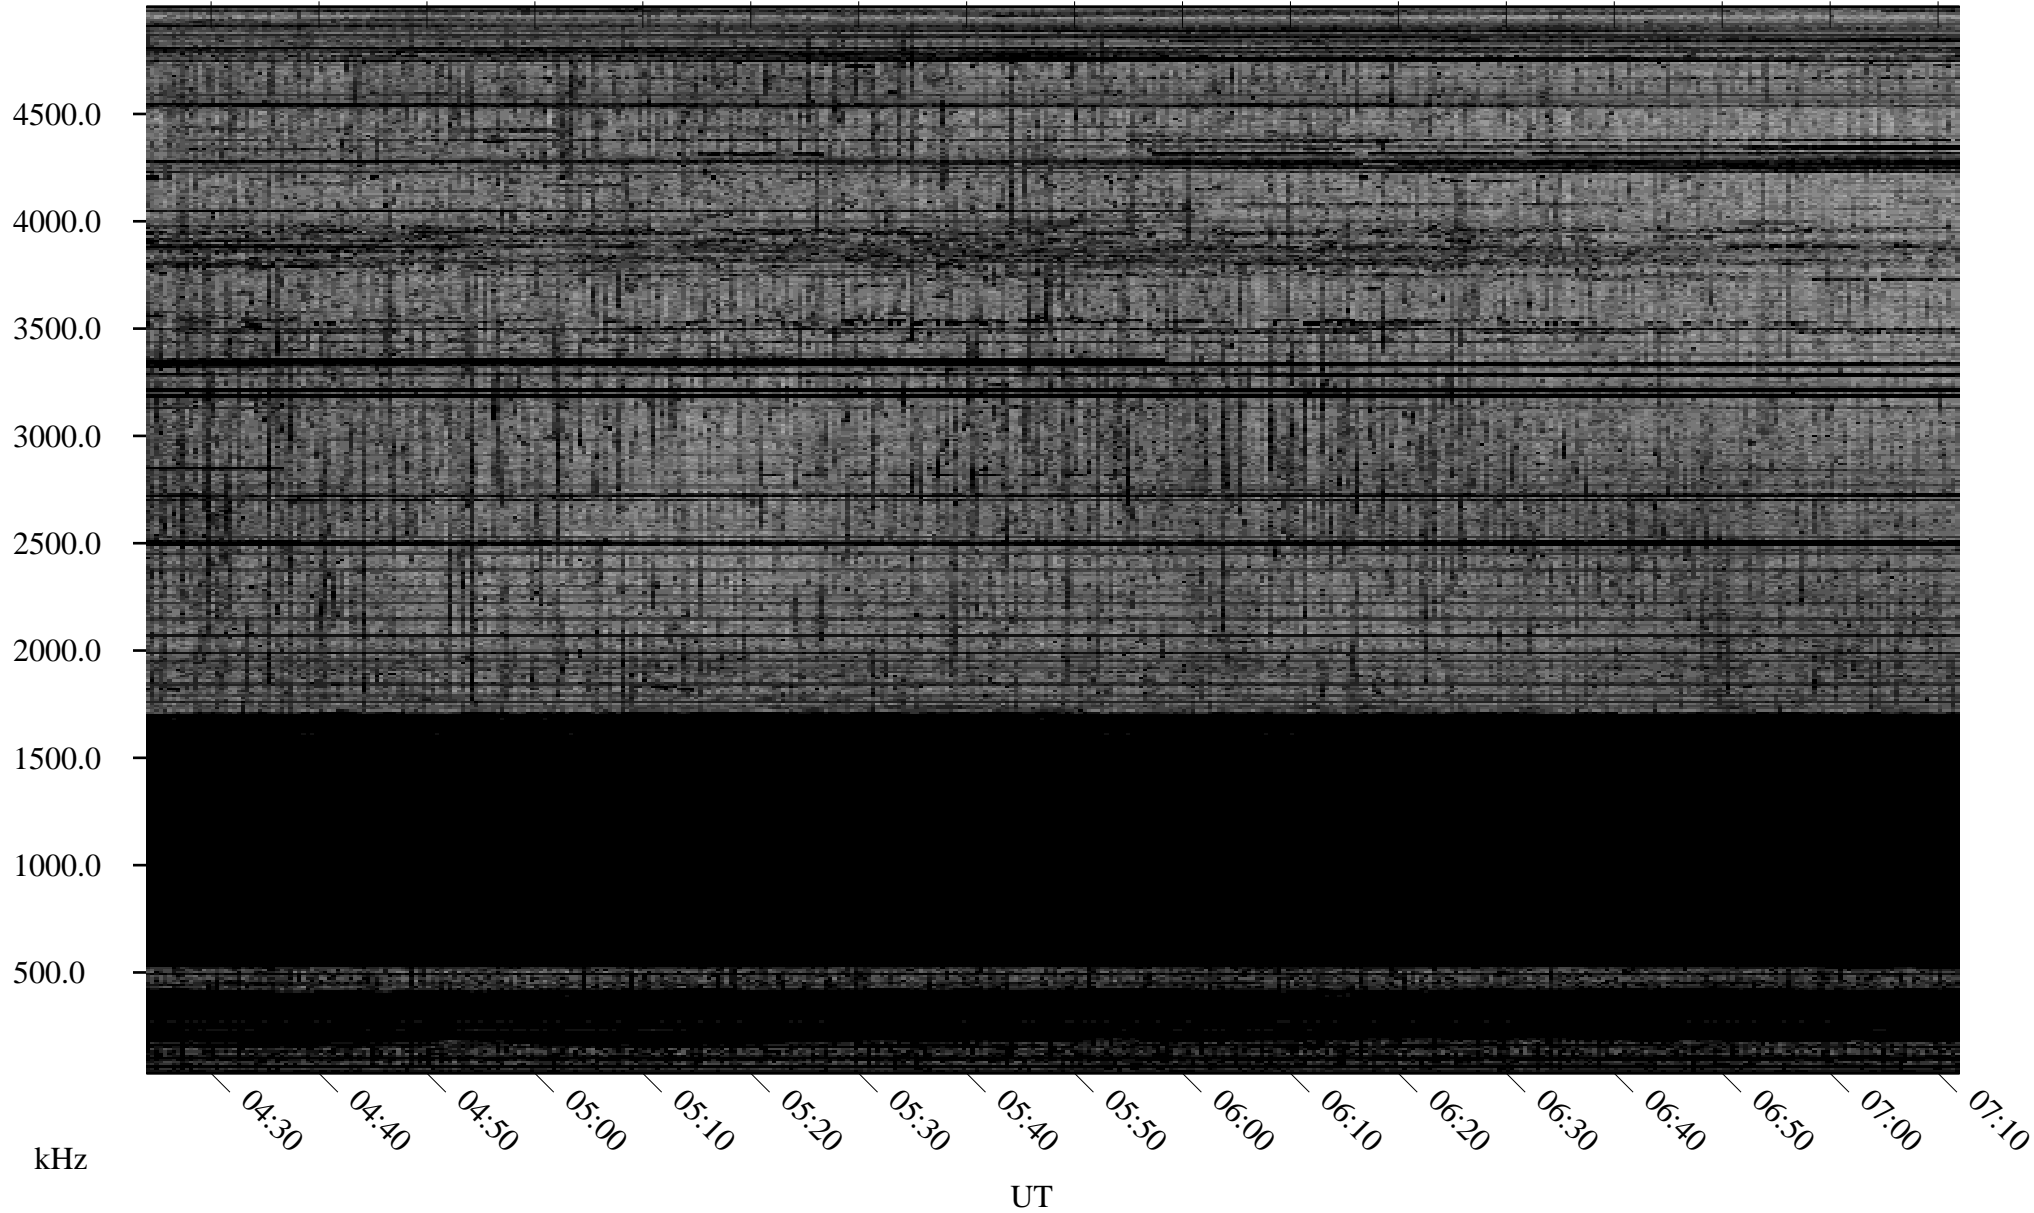

02/26/2008 Churchill, Manitoba

Linear Scale Black = 161 White = 15

ch080571.r00SUm max_12

Page 1

02/26/2008 Churchill, Manitoba

Linear Scale Black = 161 White = 15

ch08057l.r00SUm max_12

Page 2

02/27/2008 Churchill, Manitoba

Linear Scale Black = 161 White = 15

ch080571.r00SUm max_12

Page 3

02/27/2008 Churchill, Manitoba

Linear Scale Black = 161 White = 15

ch080571.r00SUm max_12

Page 4

02/27/2008 Churchill, Manitoba

Linear Scale Black = 161 White = 15

ch08057l.r00SUm max_12

Page 5

02/27/2008 Churchill, Manitoba

Linear Scale Black = 161 White = 15

ch08057l.r00SUm max_12

Page 6

02/27/2008 Churchill, Manitoba

Linear Scale Black = 161 White = 15

ch080571.r00SUm max_12

Page 7

02/27/2008 Churchill, Manitoba

Linear Scale Black = 161 White = 15

ch08057l.r00SUm max_12

Page 8