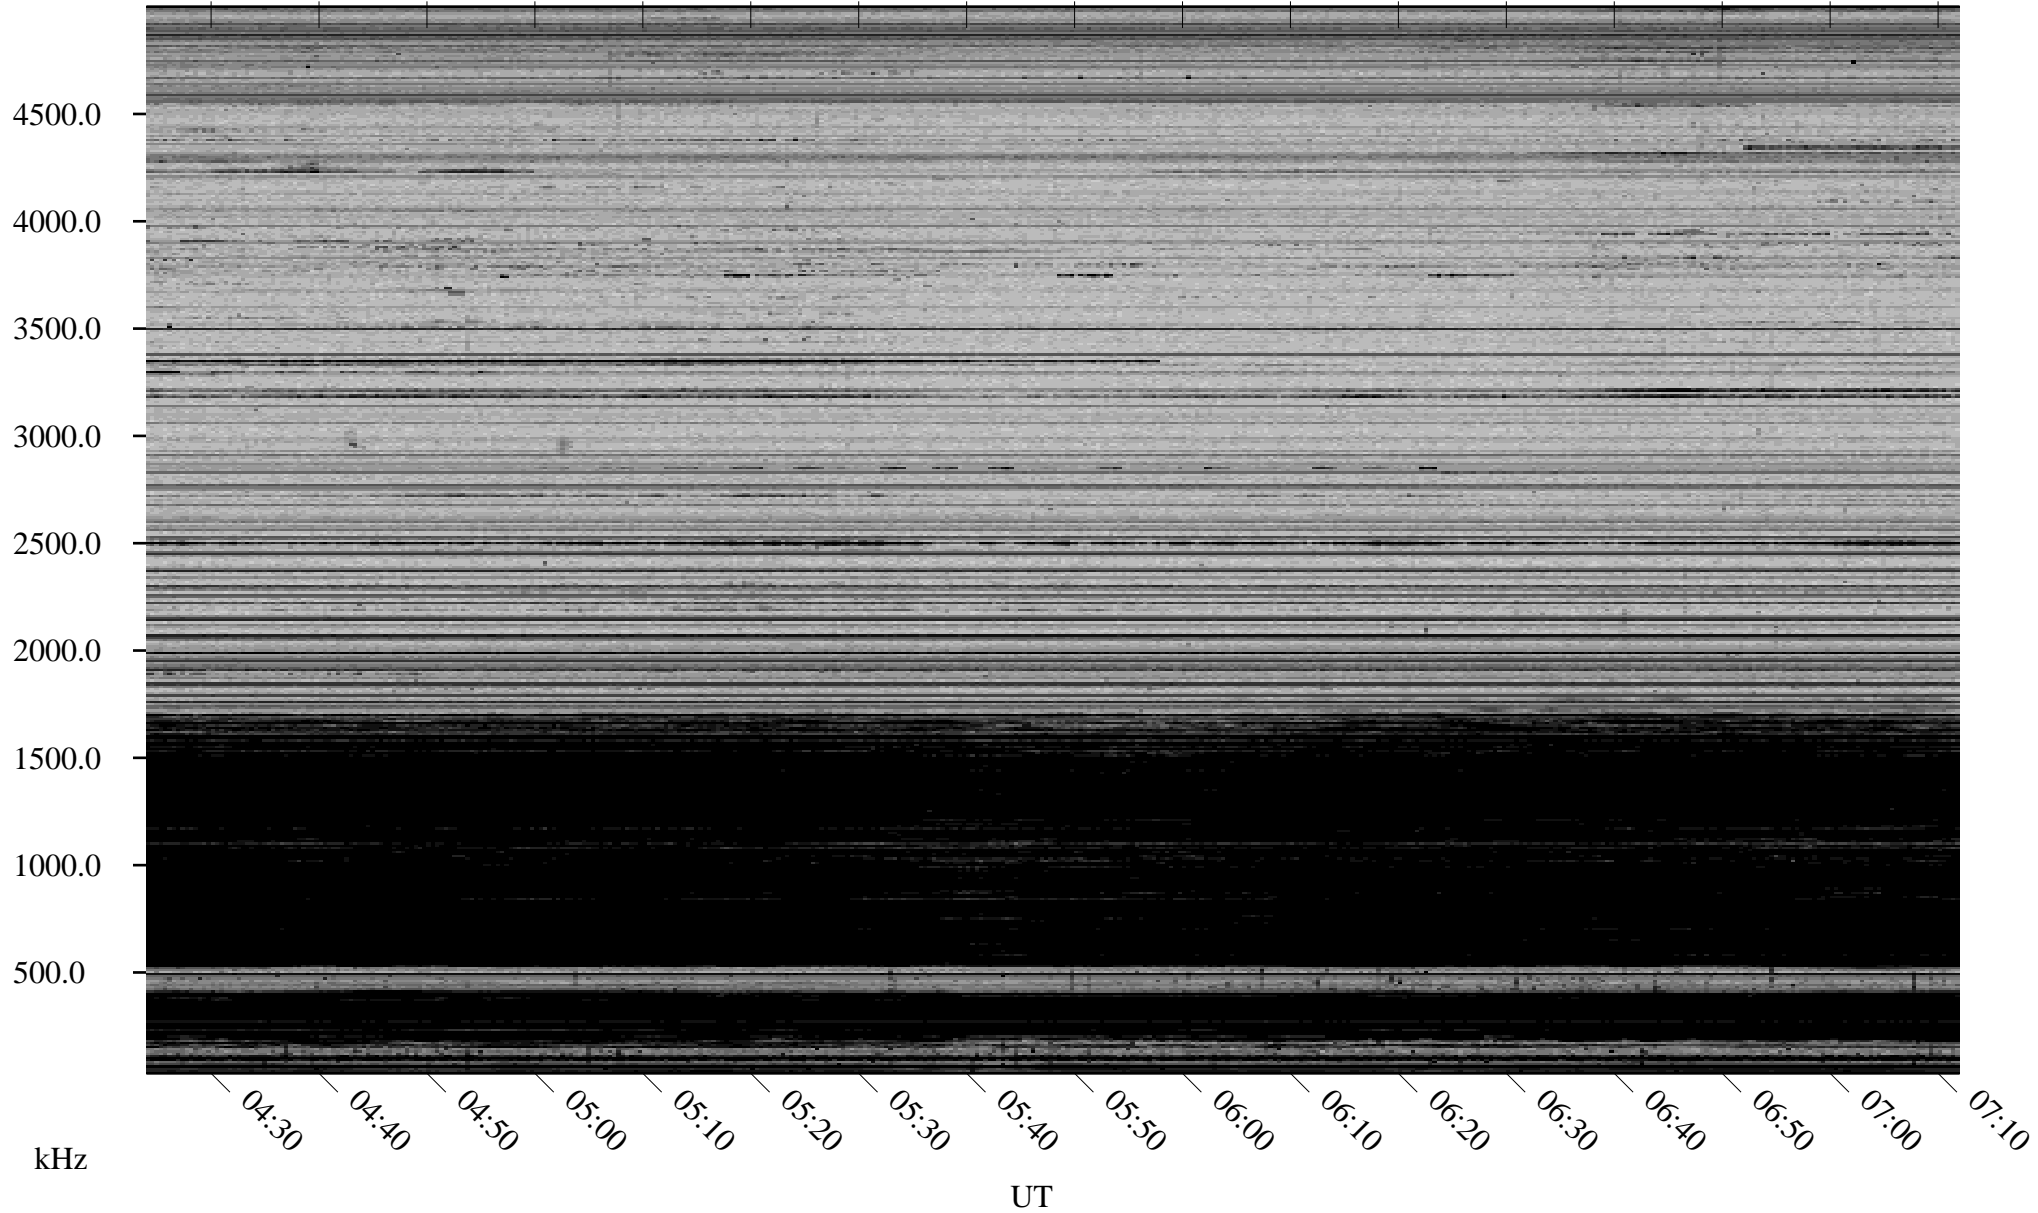

02/27/2008 Churchill, Manitoba

Linear Scale Black = 161 White = 15

ch08058l.r00SUm max_12

Page 1

02/27/2008 Churchill, Manitoba

Linear Scale Black = 161 White = 15

ch08058l.r00SUm max_12

Page 2

02/28/2008 Churchill, Manitoba

Linear Scale Black = 161 White = 15

ch08058l.r00SUm max_12

Page 3

02/28/2008 Churchill, Manitoba

Linear Scale Black = 161 White = 15

ch08058l.r00SUm max_12

Page 4

02/28/2008 Churchill, Manitoba

Linear Scale Black = 161 White = 15

ch08058l.r00SUm max_12

Page 5

02/28/2008 Churchill, Manitoba

Linear Scale Black = 161 White = 15

ch08058l.r00SUm max_12

Page 6

02/28/2008 Churchill, Manitoba

Linear Scale Black = 161 White = 15

ch08058l.r00SUm max_12

Page 7

02/28/2008 Churchill, Manitoba

Linear Scale Black = 161 White = 15

ch08058l.r00SUm max_12

Page 8