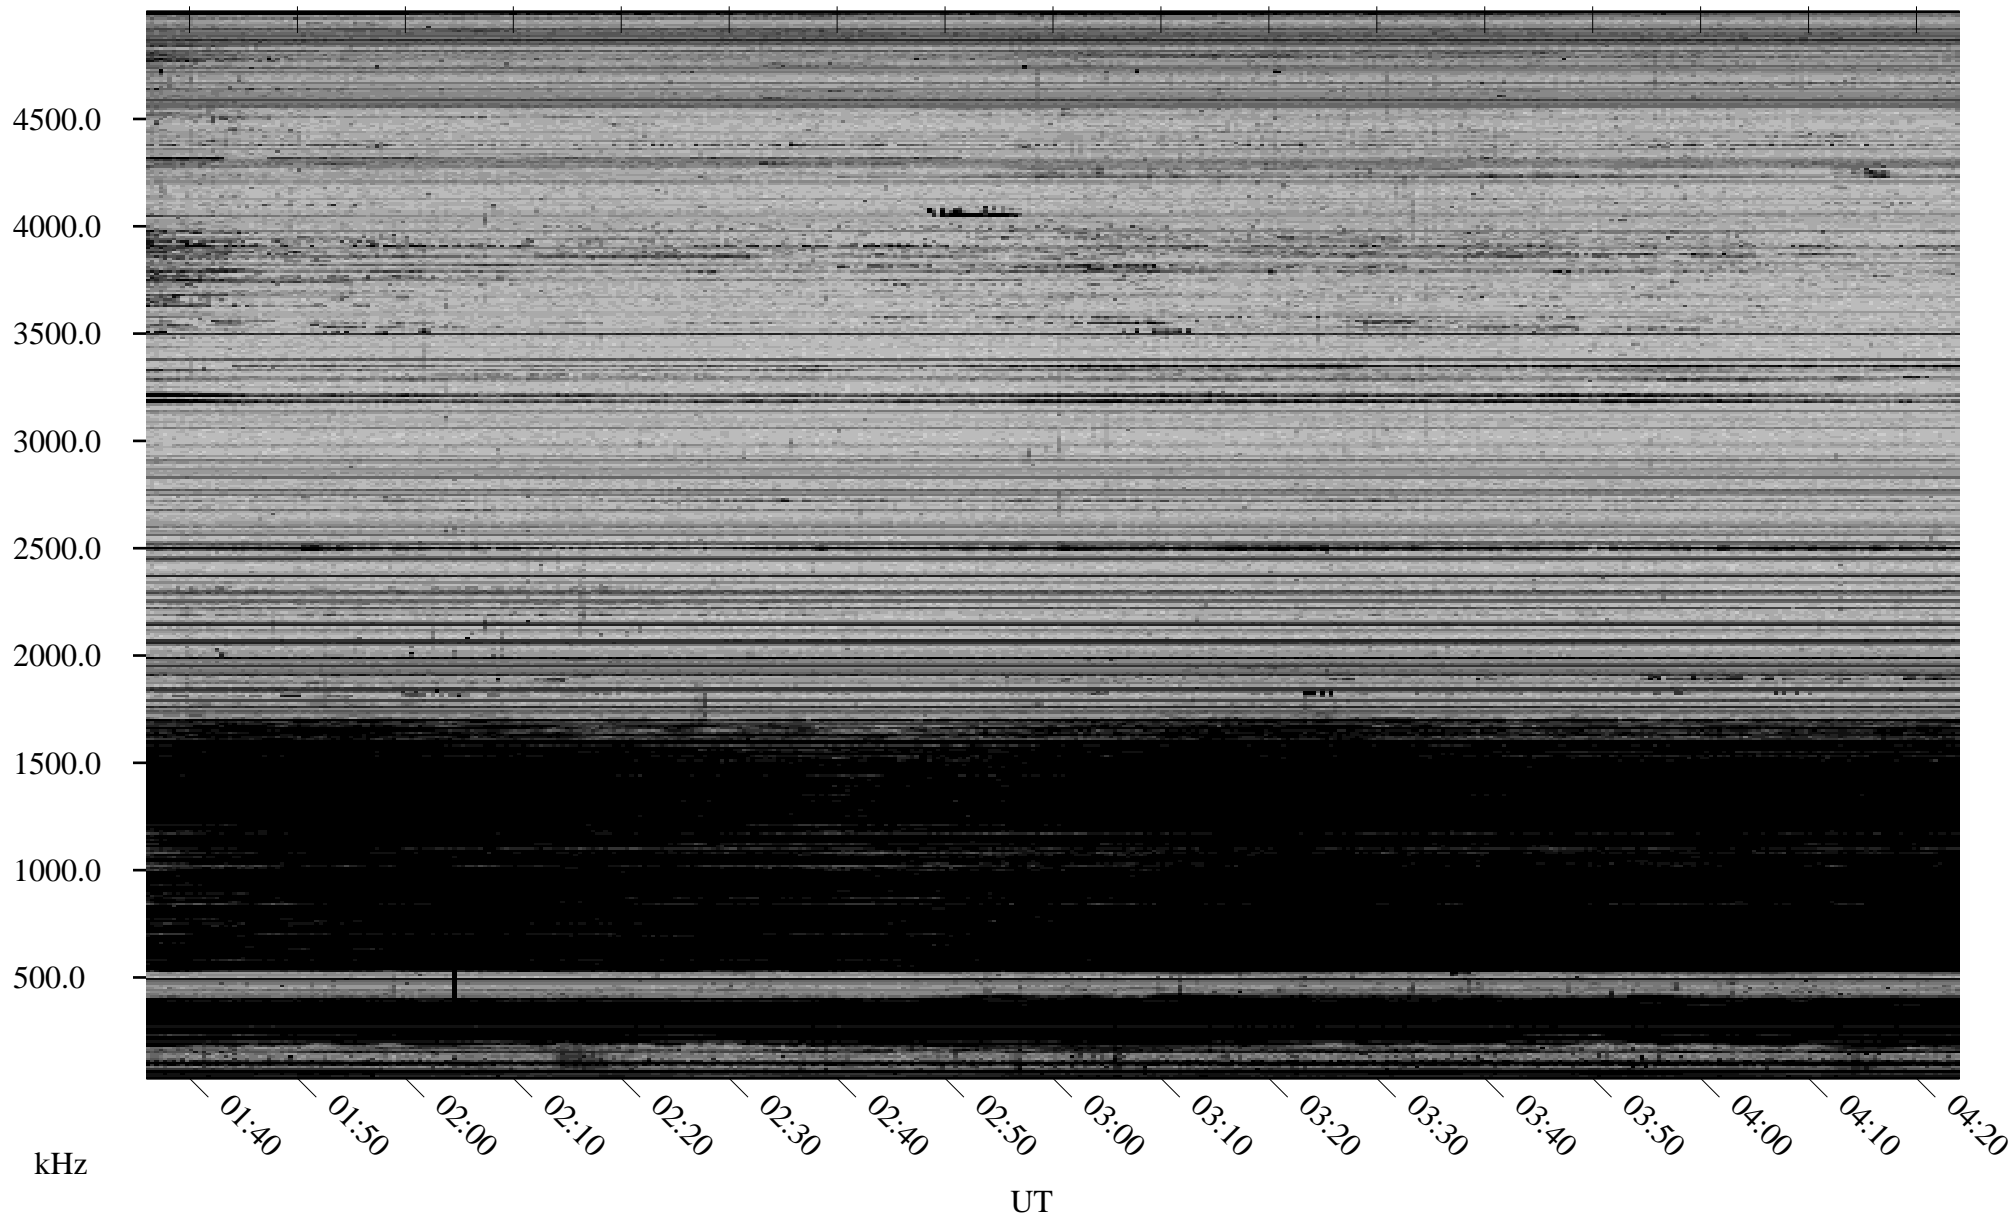

02/27/2008 Churchill, Manitoba

Linear Scale Black = 161 White = 15

ch08058l.r00SUm max_12

Page 1

02/27/2008 Churchill, Manitoba

Linear Scale Black = 161 White = 15

ch08058l.r00SUm max_12

Page 2

02/28/2008 Churchill, Manitoba

Linear Scale Black = 161 White = 15

ch08058l.r00SUm max_12

Page 3

02/28/2008 Churchill, Manitoba

Linear Scale Black = 161 White = 15

ch08058l.r00SUm max_12

Page 4

02/28/2008 Churchill, Manitoba

Linear Scale Black = 161 White = 15

ch08058l.r00SUm max_12

Page 5

02/28/2008 Churchill, Manitoba

Linear Scale Black = 161 White = 15

ch08058l.r00SUm max_12

Page 6

02/28/2008 Churchill, Manitoba

Linear Scale Black = 161 White = 15

ch08058l.r00SUm max_12

Page 7

02/28/2008 Churchill, Manitoba

Linear Scale Black = 161 White = 15

ch08058l.r00SUm max_12

Page 8