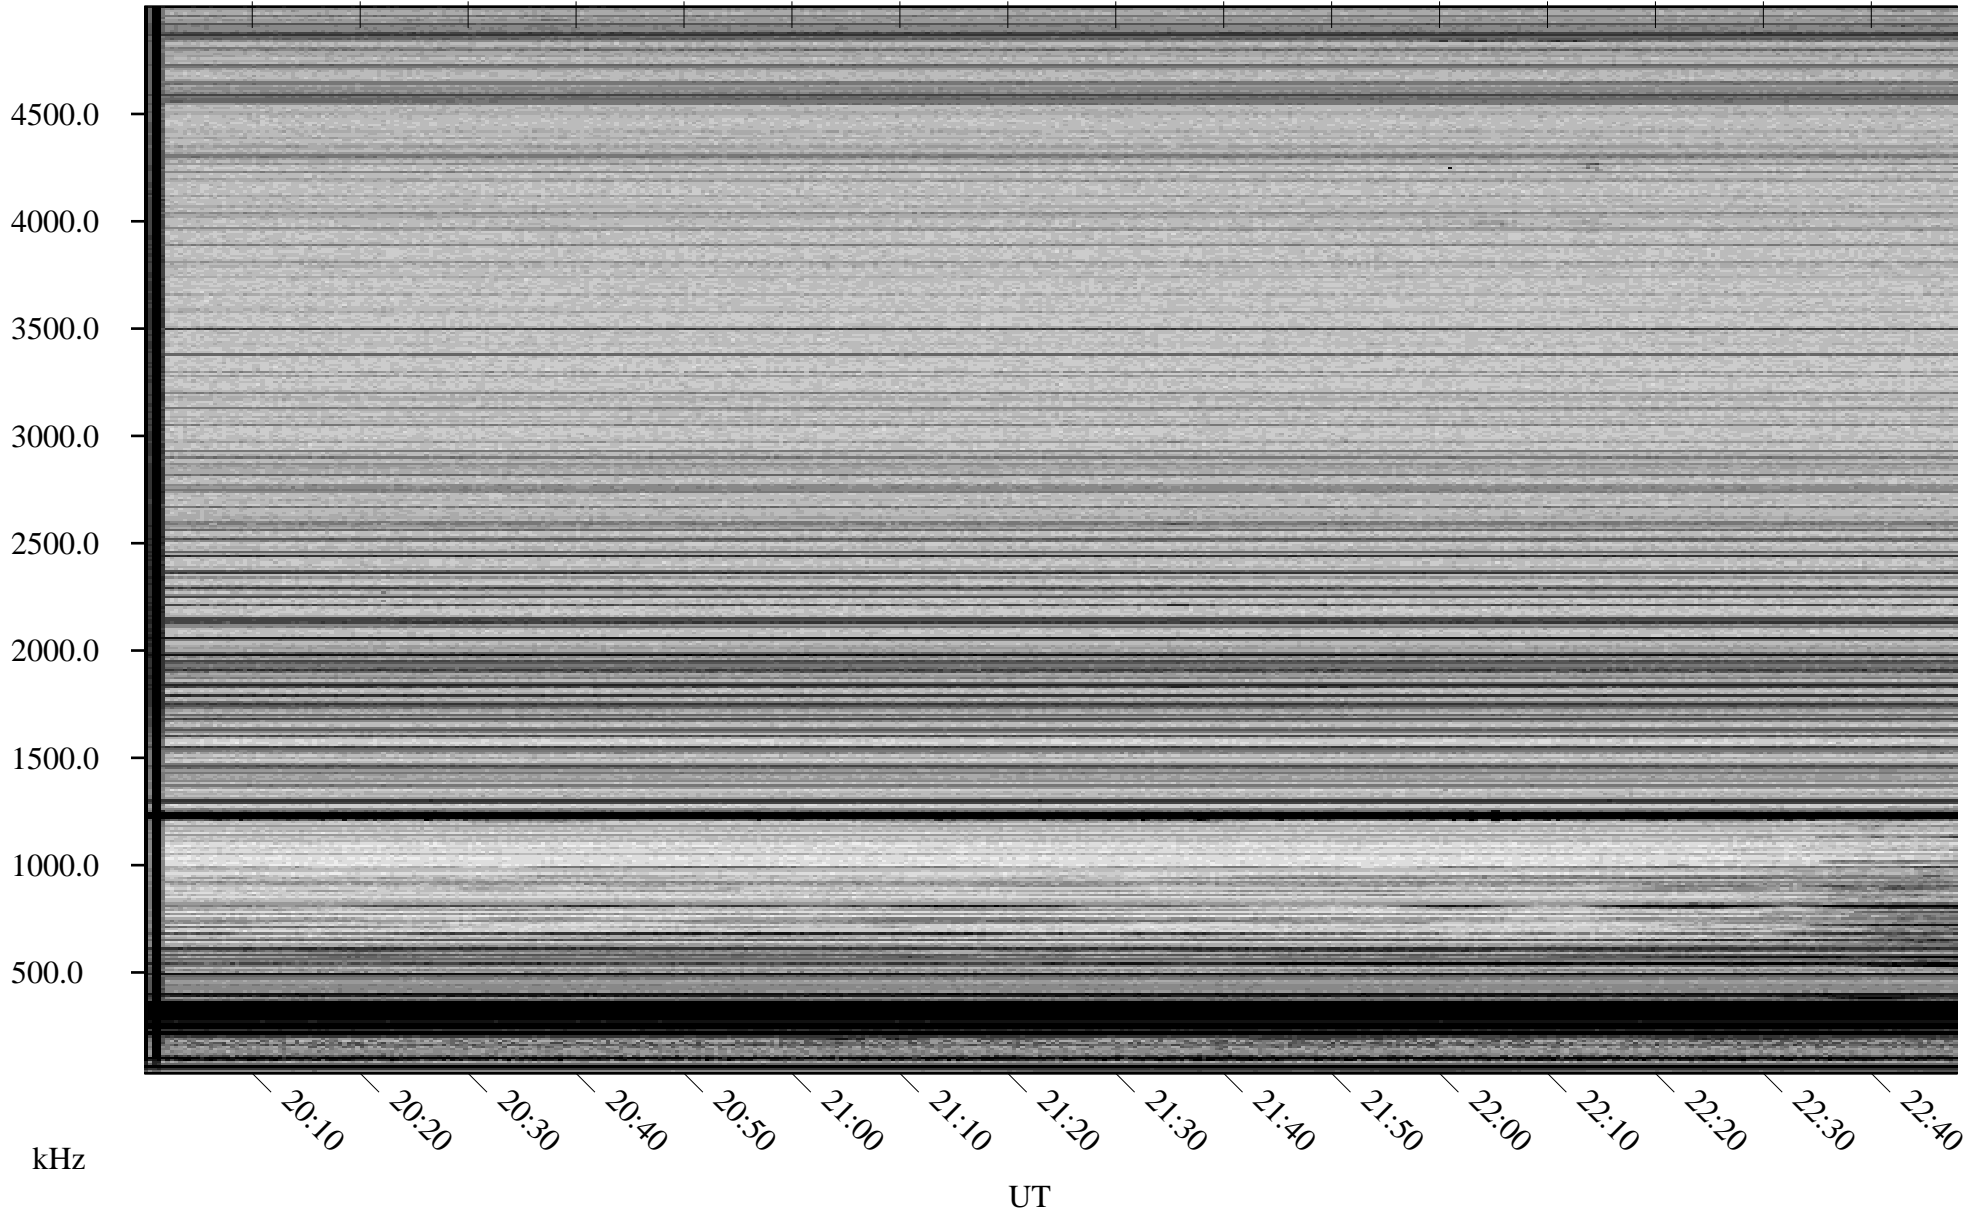

02/29/2008 Churchill, Manitoba

Linear Scale Black = 161 White = 15

ch08060l.r00SUm max_12

Page 1

02/29/2008 Churchill, Manitoba

Linear Scale Black = 161 White = 15

ch08060l.r00SUm max_12

Page 2

03/01/2008 Churchill, Manitoba

Linear Scale Black = 161 White = 15

ch08060l.r00SUm max_12

Page 3

03/01/2008 Churchill, Manitoba

Linear Scale Black = 161 White = 15

ch08060l.r00SUm max_12

Page 4

03/01/2008 Churchill, Manitoba

Linear Scale Black = 161 White = 15

ch08060l.r00SUm max_12

Page 5

03/01/2008 Churchill, Manitoba

Linear Scale Black = 161 White = 15

ch08060l.r00SUm max_12

Page 6

03/01/2008 Churchill, Manitoba

Linear Scale Black = 161 White = 15

ch08060l.r00SUm max_12

Page 7

03/01/2008 Churchill, Manitoba

Linear Scale Black = 161 White = 15

ch08060l.r00SUm max_12