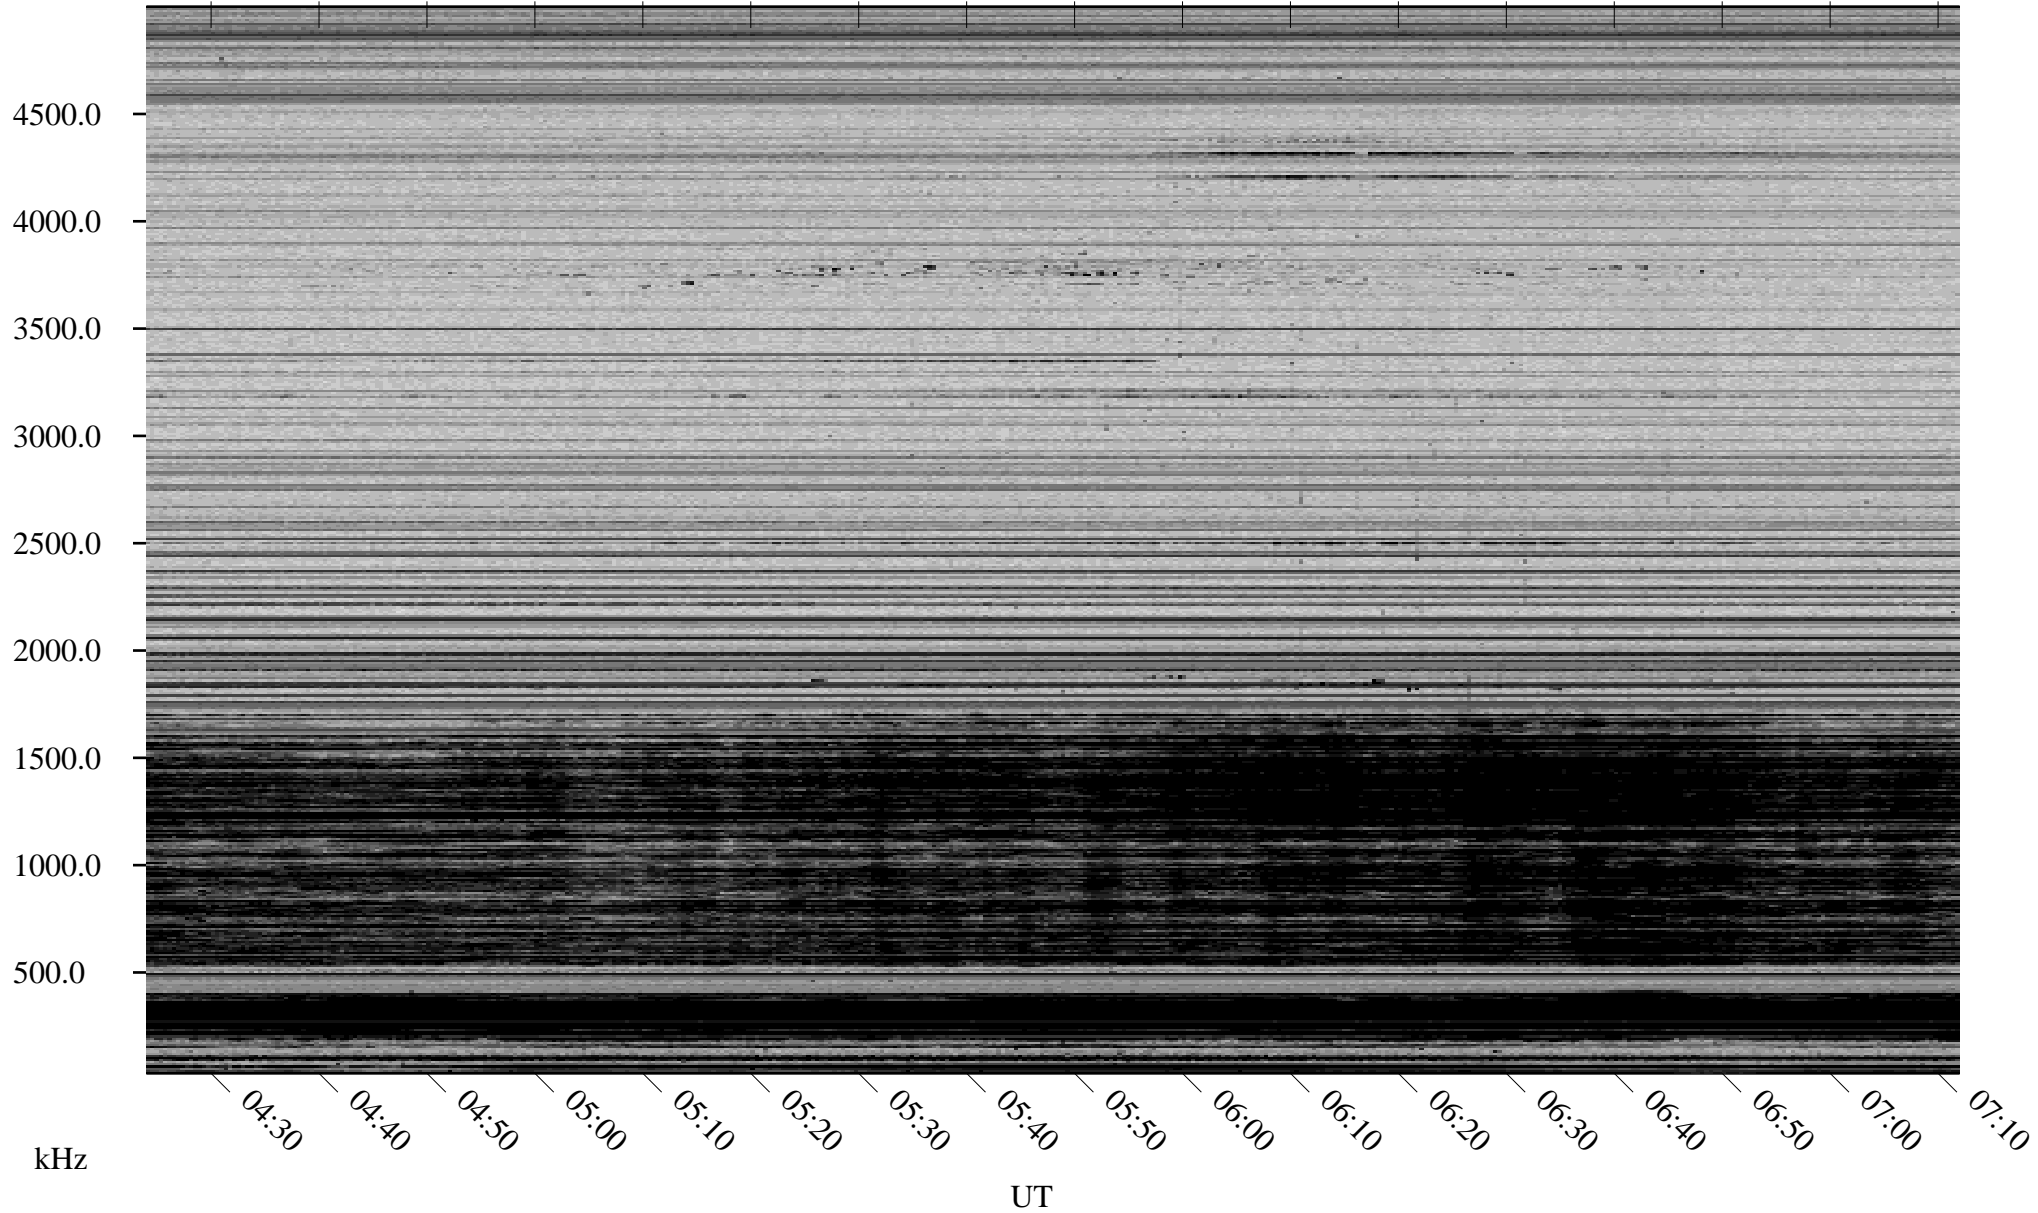

02/29/2008 Churchill, Manitoba

Linear Scale Black = 161 White = 15

ch08060l.r00SUm max_12

Page 1

02/29/2008 Churchill, Manitoba

Linear Scale Black = 161 White = 15

ch08060l.r00SUm max_12

Page 2

03/01/2008 Churchill, Manitoba

Linear Scale Black = 161 White = 15

ch08060l.r00SUm max_12

Page 3

03/01/2008 Churchill, Manitoba

Linear Scale Black = 161 White = 15

ch08060l.r00SUm max_12

Page 4

03/01/2008 Churchill, Manitoba

Linear Scale Black = 161 White = 15

ch08060l.r00SUm max_12

Page 5

03/01/2008 Churchill, Manitoba

Linear Scale Black = 161 White = 15

ch08060l.r00SUm max_12

Page 6

03/01/2008 Churchill, Manitoba

Linear Scale Black = 161 White = 15

ch08060l.r00SUm max_12

Page 7

03/01/2008 Churchill, Manitoba

Linear Scale Black = 161 White = 15

ch08060l.r00SUm max_12