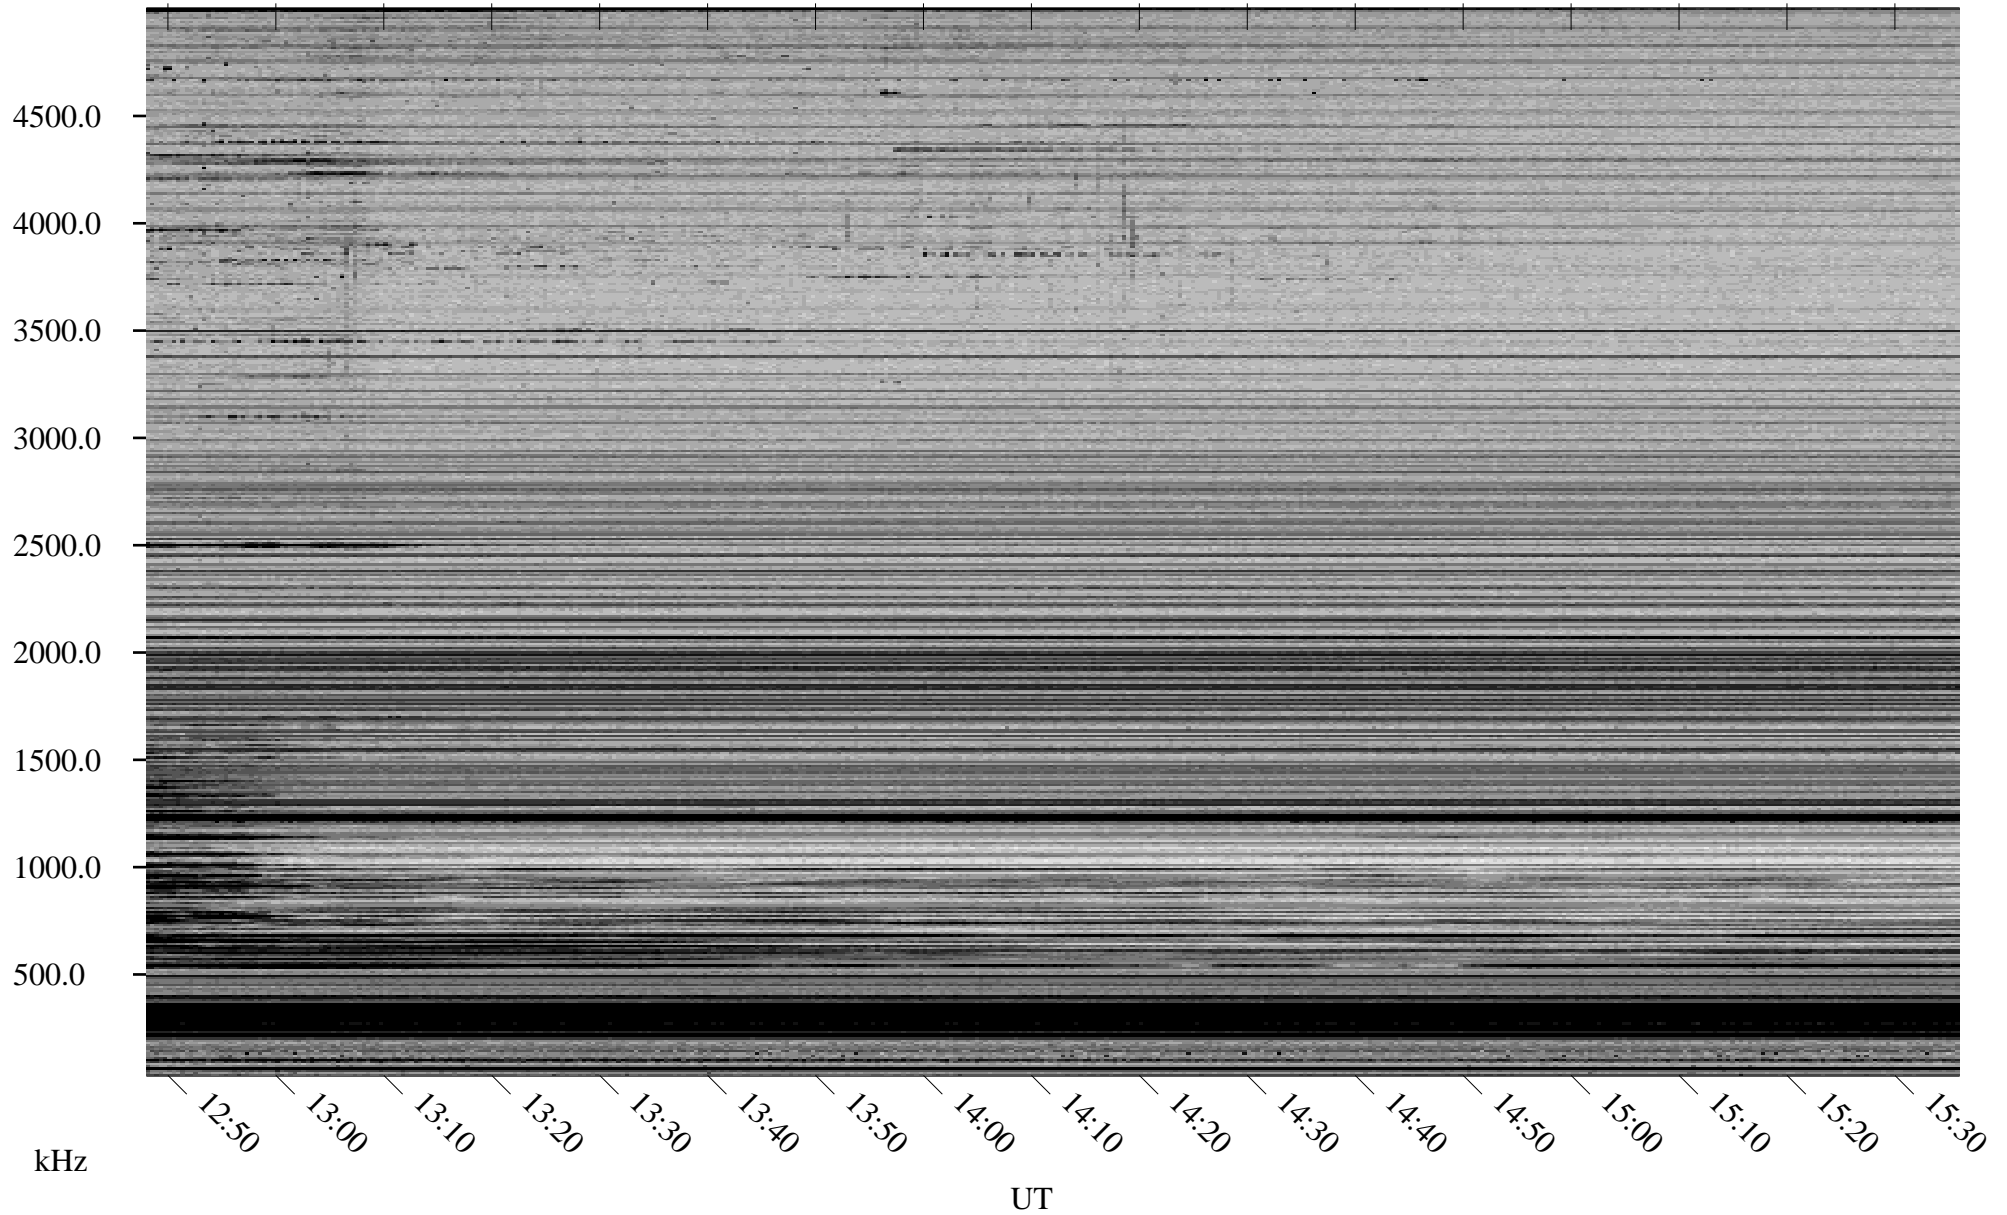

03/03/2008 Churchill, Manitoba

Linear Scale Black = 161 White = 15

ch08063l.r00SUm max_12

Page 1

03/03/2008 Churchill, Manitoba

Linear Scale Black = 161 White = 15

ch08063l.r00SUm max_12

Page 2

03/04/2008 Churchill, Manitoba

Linear Scale Black = 161 White = 15

ch08063l.r00SUm max_12

Page 3

03/04/2008 Churchill, Manitoba

Linear Scale Black = 161 White = 15

ch08063l.r00SUm max_12

Page 4

03/04/2008 Churchill, Manitoba

Linear Scale Black = 161 White = 15

ch08063l.r00SUm max_12

Page 5

03/04/2008 Churchill, Manitoba

Linear Scale Black = 161 White = 15

ch08063l.r00SUm max_12

Page 6

03/04/2008 Churchill, Manitoba

Linear Scale Black = 161 White = 15

ch08063l.r00SUm max_12

Page 7

03/04/2008 Churchill, Manitoba

Linear Scale Black = 161 White = 15

ch08063l.r00SUm max_12

Page 8