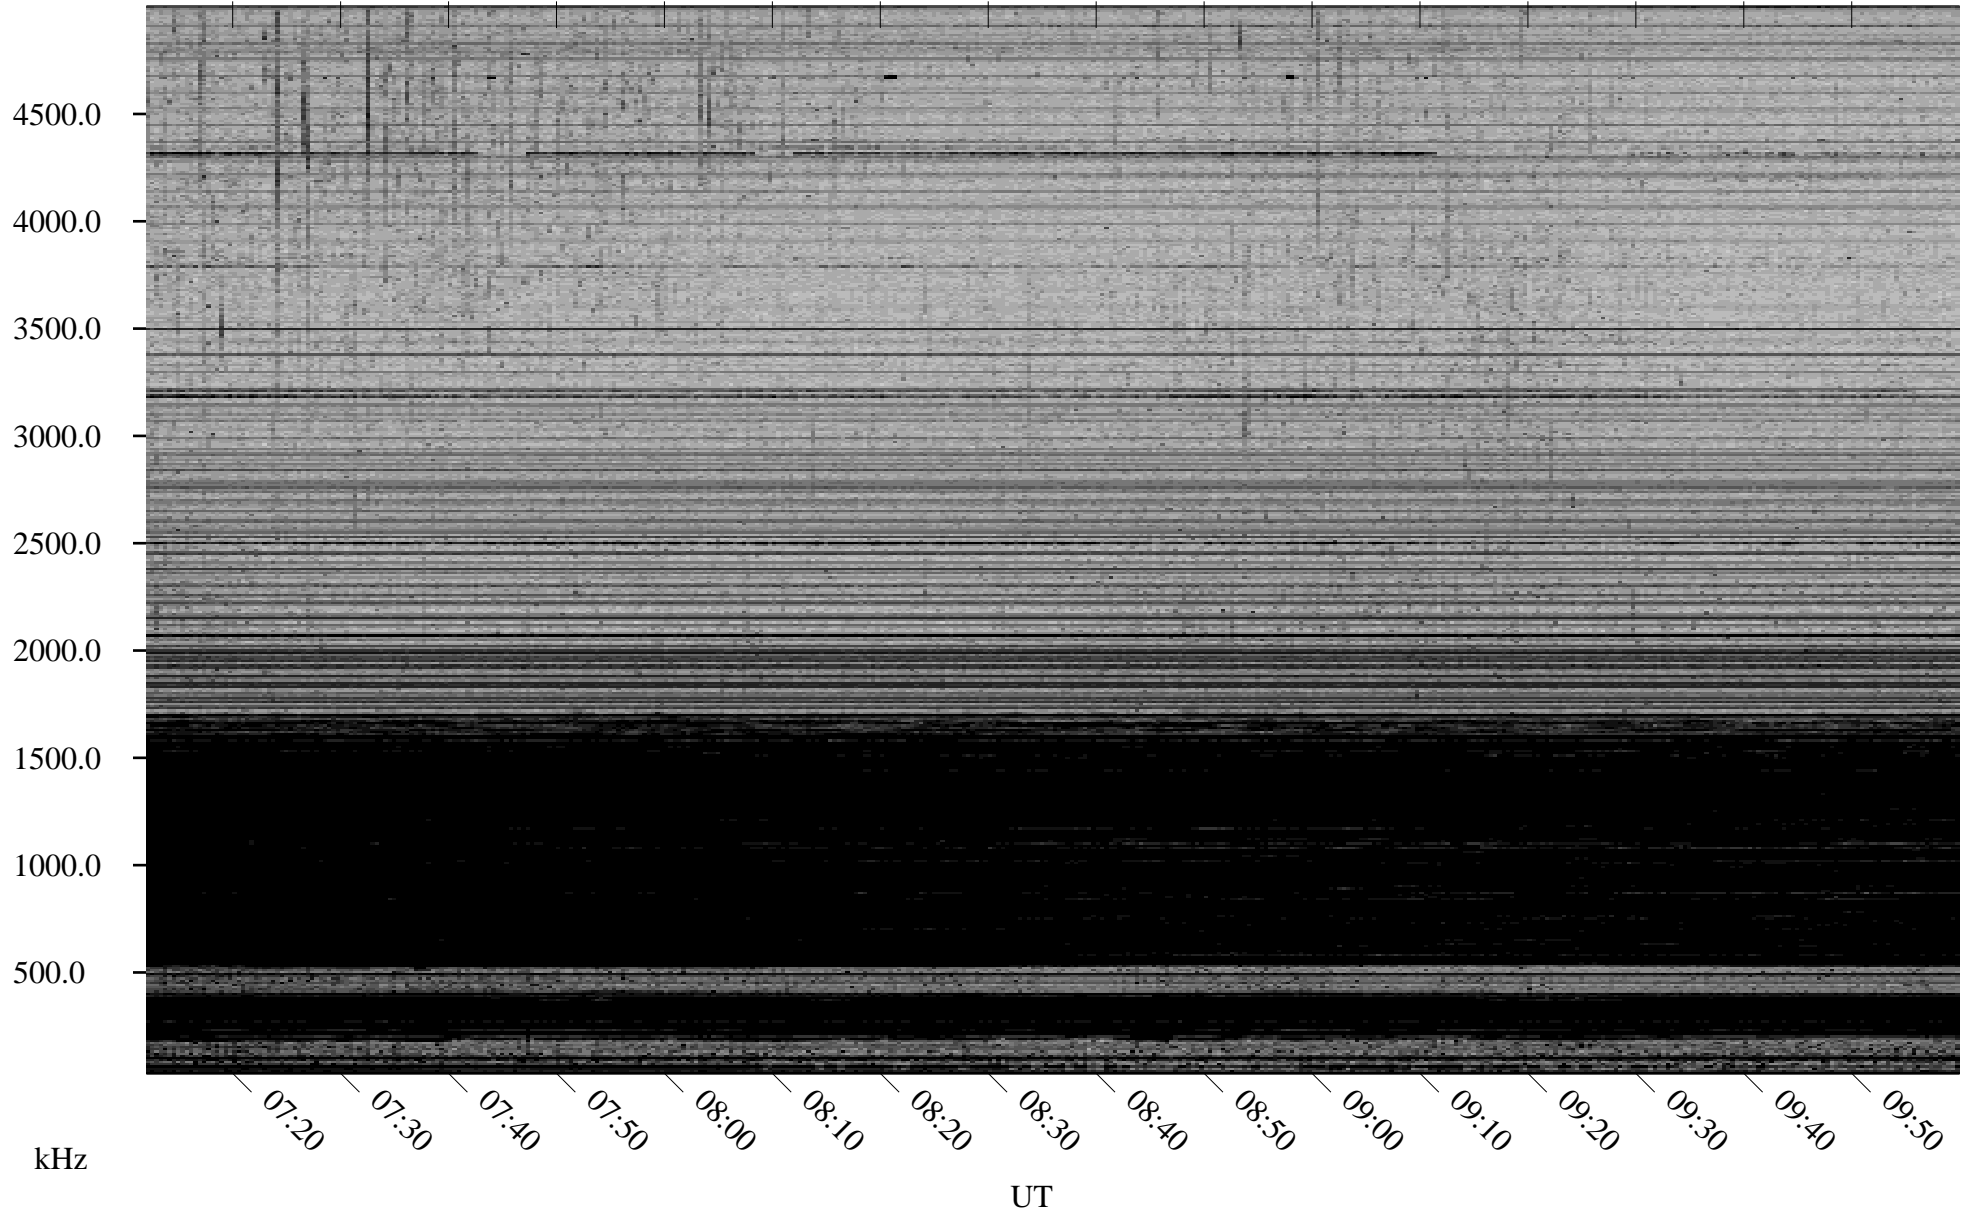

03/03/2008 Churchill, Manitoba

Linear Scale Black = 161 White = 15

ch08063l.r00SUm max_12

Page 1

03/03/2008 Churchill, Manitoba

Linear Scale Black = 161 White = 15

ch08063l.r00SUm max_12

Page 2

03/04/2008 Churchill, Manitoba

Linear Scale Black = 161 White = 15

ch08063l.r00SUm max_12

Page 3

03/04/2008 Churchill, Manitoba

Linear Scale Black = 161 White = 15

ch08063l.r00SUm max_12

Page 4

03/04/2008 Churchill, Manitoba

Linear Scale Black = 161 White = 15

ch08063l.r00SUm max_12

Page 5

03/04/2008 Churchill, Manitoba

Linear Scale Black = 161 White = 15

ch08063l.r00SUm max_12

Page 6

03/04/2008 Churchill, Manitoba

Linear Scale Black = 161 White = 15

ch08063l.r00SUm max_12

Page 7

03/04/2008 Churchill, Manitoba

Linear Scale Black = 161 White = 15

ch08063l.r00SUm max_12

Page 8