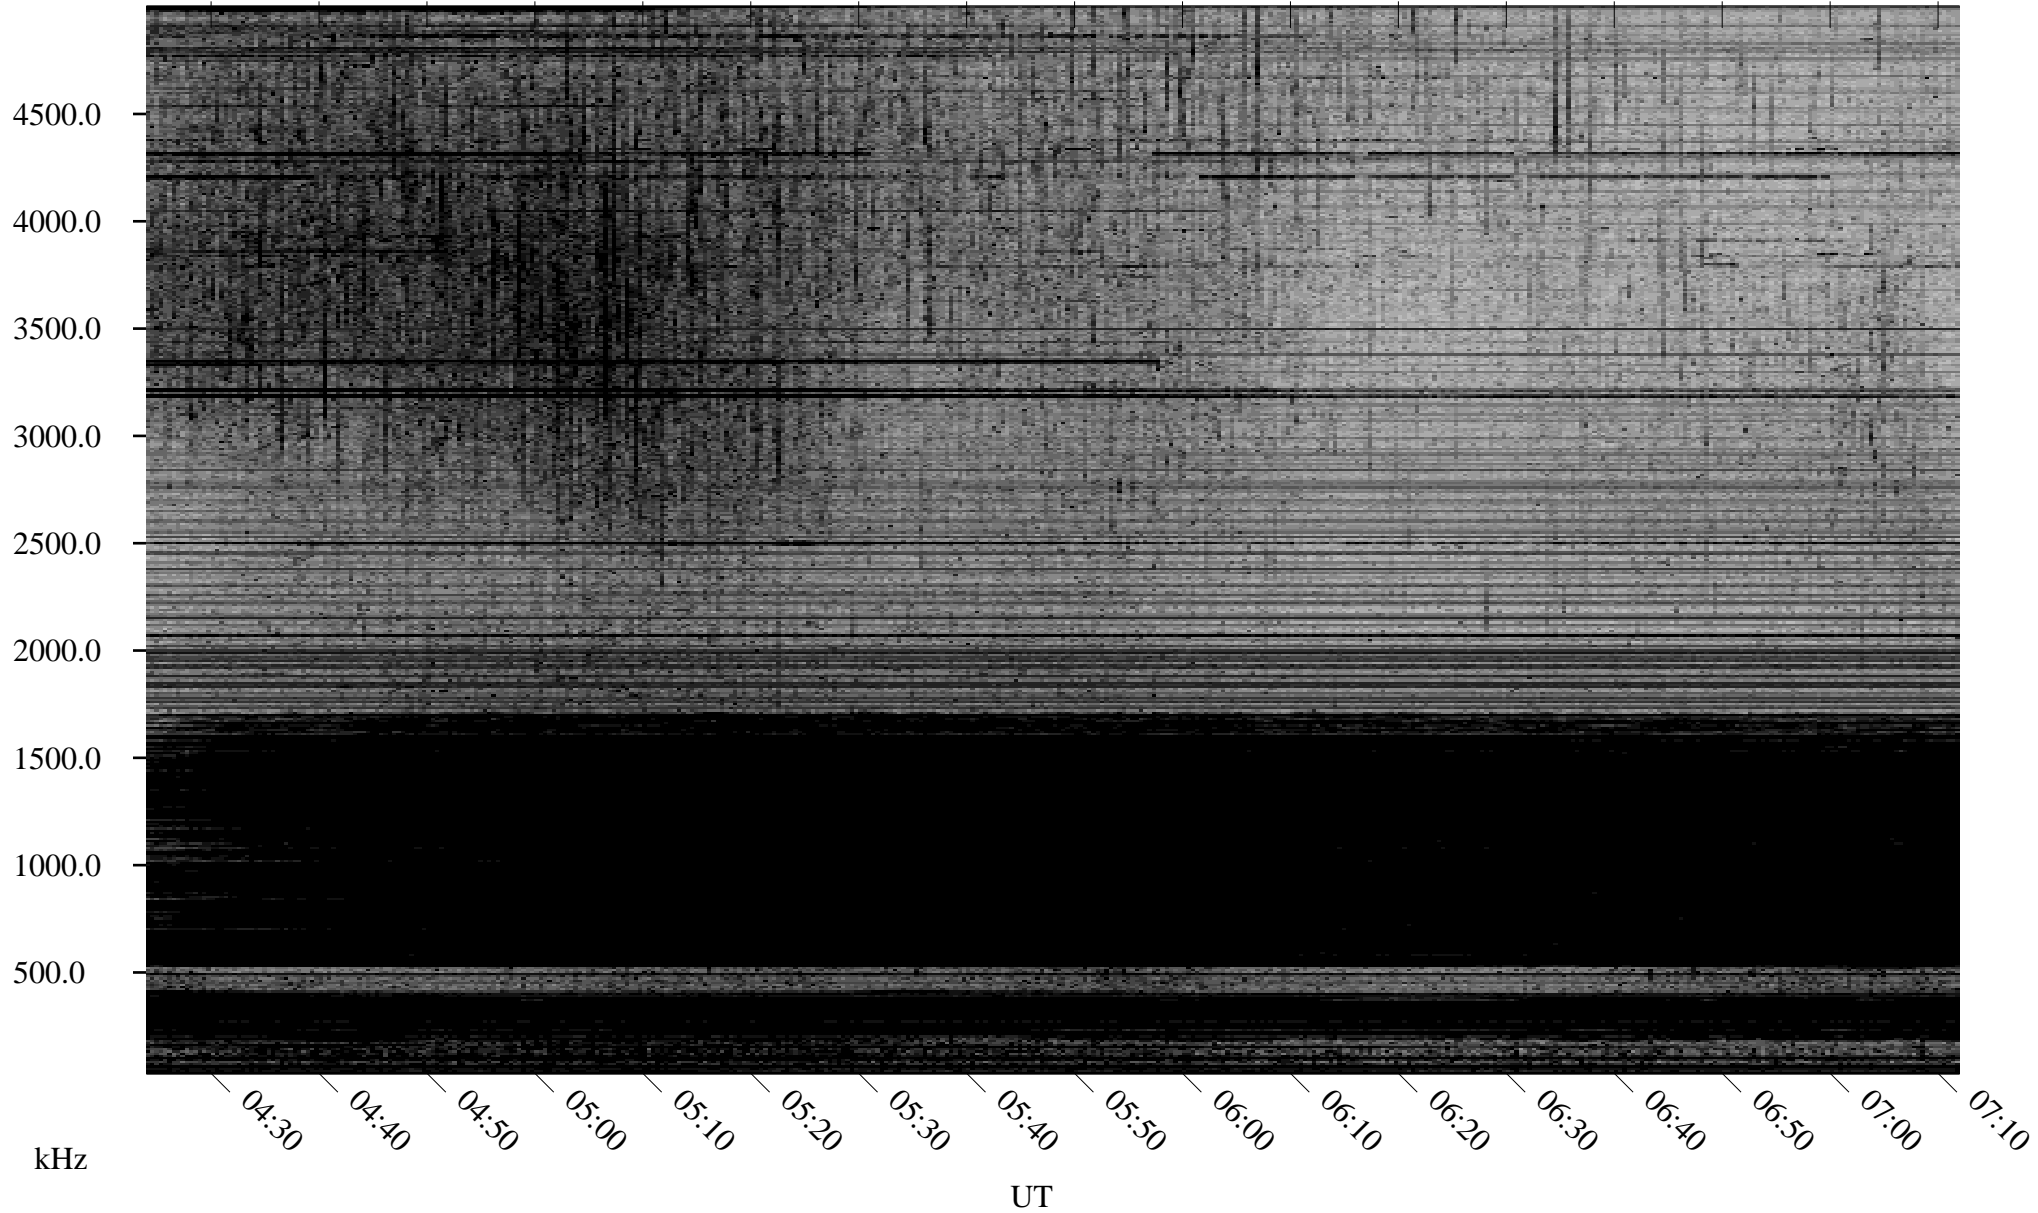

03/03/2008 Churchill, Manitoba

Linear Scale Black = 161 White = 15

ch08063l.r00SUm max_12

Page 1

03/03/2008 Churchill, Manitoba

Linear Scale Black = 161 White = 15

ch08063l.r00SUm max_12

Page 2

03/04/2008 Churchill, Manitoba

Linear Scale Black = 161 White = 15

ch08063l.r00SUm max_12

Page 3

03/04/2008 Churchill, Manitoba

Linear Scale Black = 161 White = 15

ch08063l.r00SUm max_12

Page 4

03/04/2008 Churchill, Manitoba

Linear Scale Black = 161 White = 15

ch08063l.r00SUm max_12

Page 5

03/04/2008 Churchill, Manitoba

Linear Scale Black = 161 White = 15

ch08063l.r00SUm max_12

Page 6

03/04/2008 Churchill, Manitoba

Linear Scale Black = 161 White = 15

ch08063l.r00SUm max_12

Page 7

03/04/2008 Churchill, Manitoba

Linear Scale Black = 161 White = 15

ch08063l.r00SUm max_12

Page 8