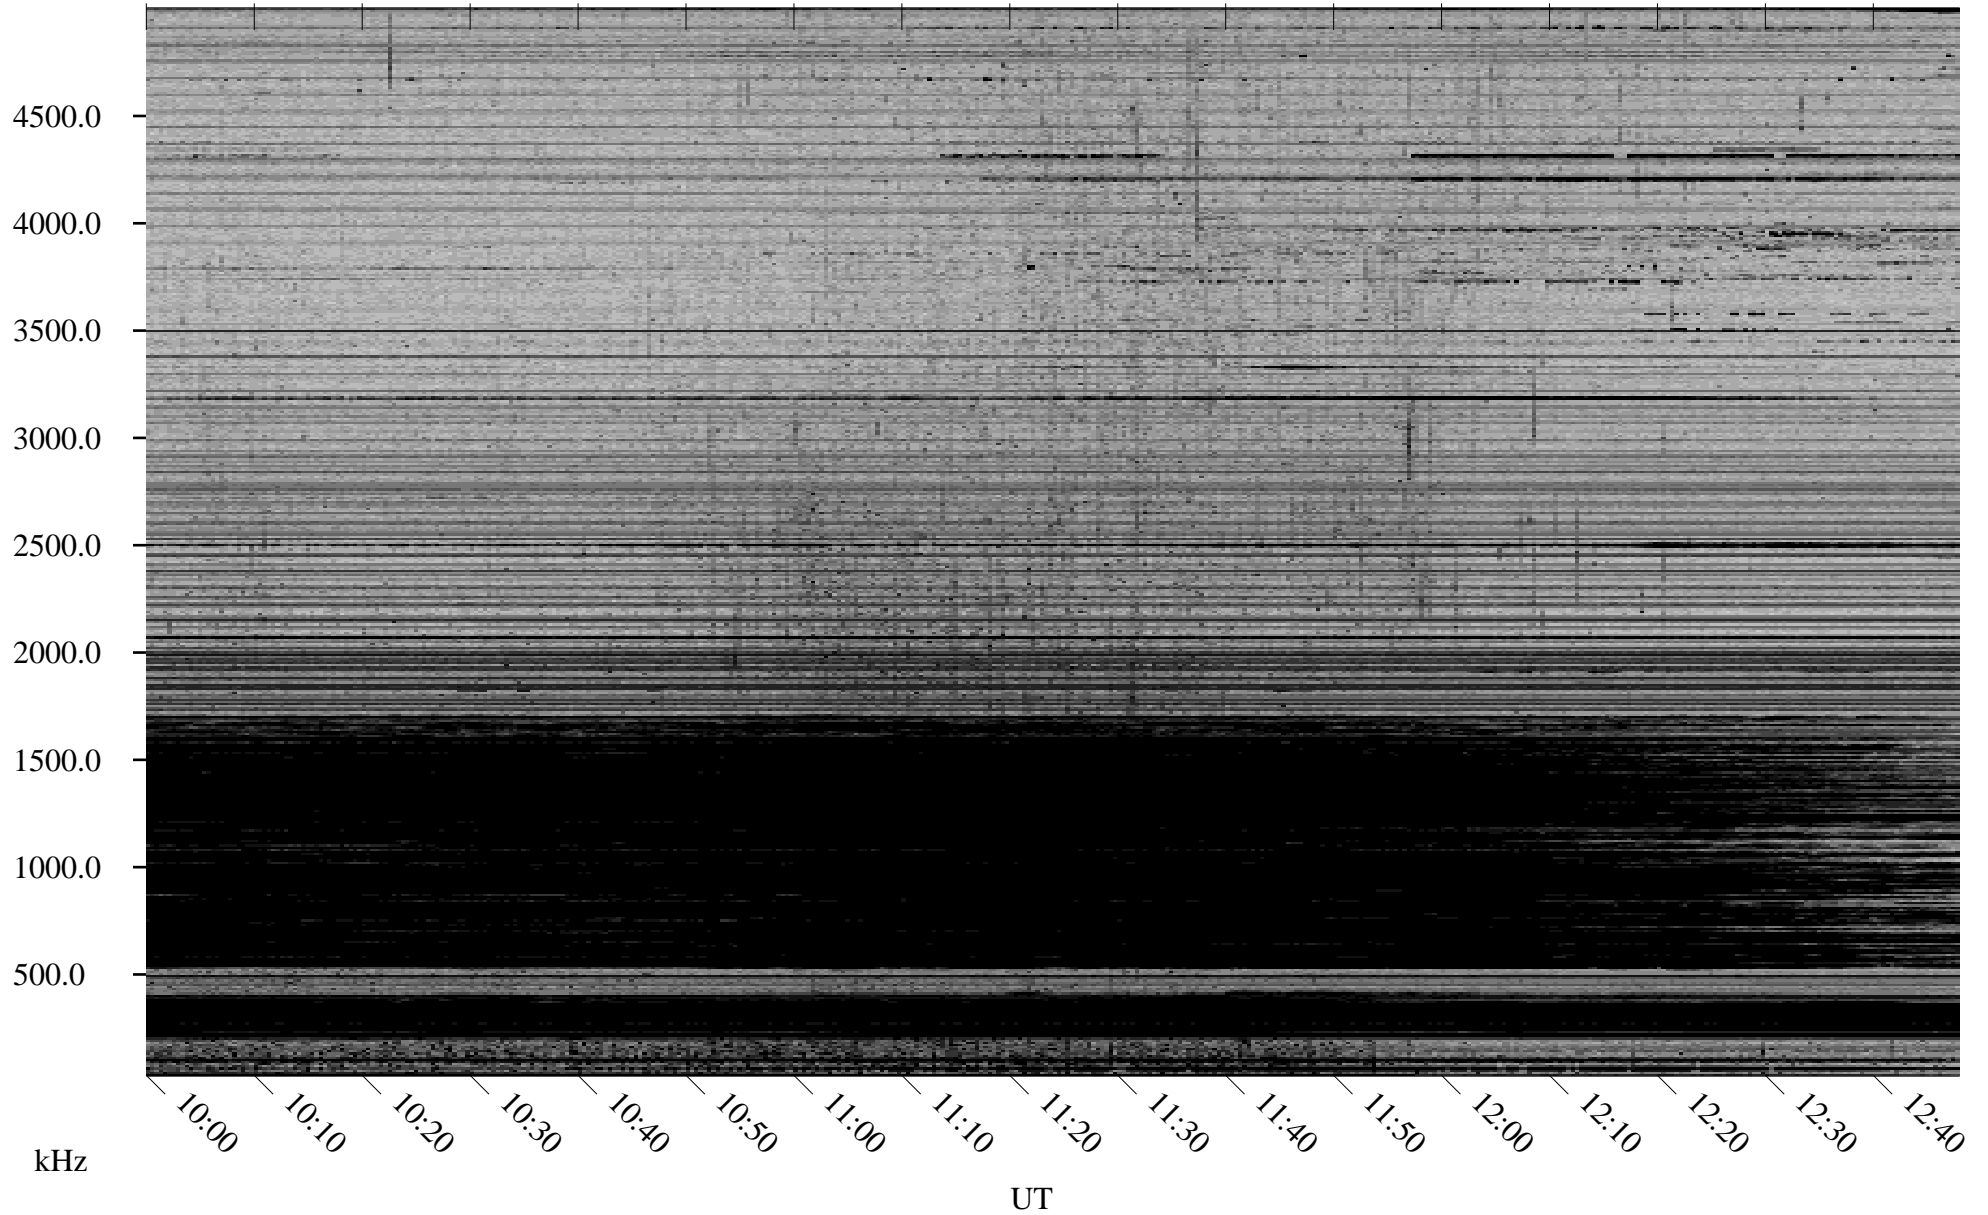

03/04/2008 Churchill, Manitoba

Linear Scale Black = 161 White = 15

ch08063l.r00SUm max_12

Page 3

03/04/2008 Churchill, Manitoba

Linear Scale Black = 161 White = 15

ch08063l.r00SUm max_12

Page 4

03/04/2008 Churchill, Manitoba

Linear Scale Black = 161 White = 15

ch08063l.r00SUm max_12

Page 5

03/04/2008 Churchill, Manitoba

Linear Scale Black = 161 White = 15

ch08063l.r00SUm max_12

Page 6

03/04/2008 Churchill, Manitoba

Linear Scale Black = 161 White = 15

ch08063l.r00SUm max_12

Page 7

03/04/2008 Churchill, Manitoba

Linear Scale Black = 161 White = 15

ch08063l.r00SUm max_12

Page 8