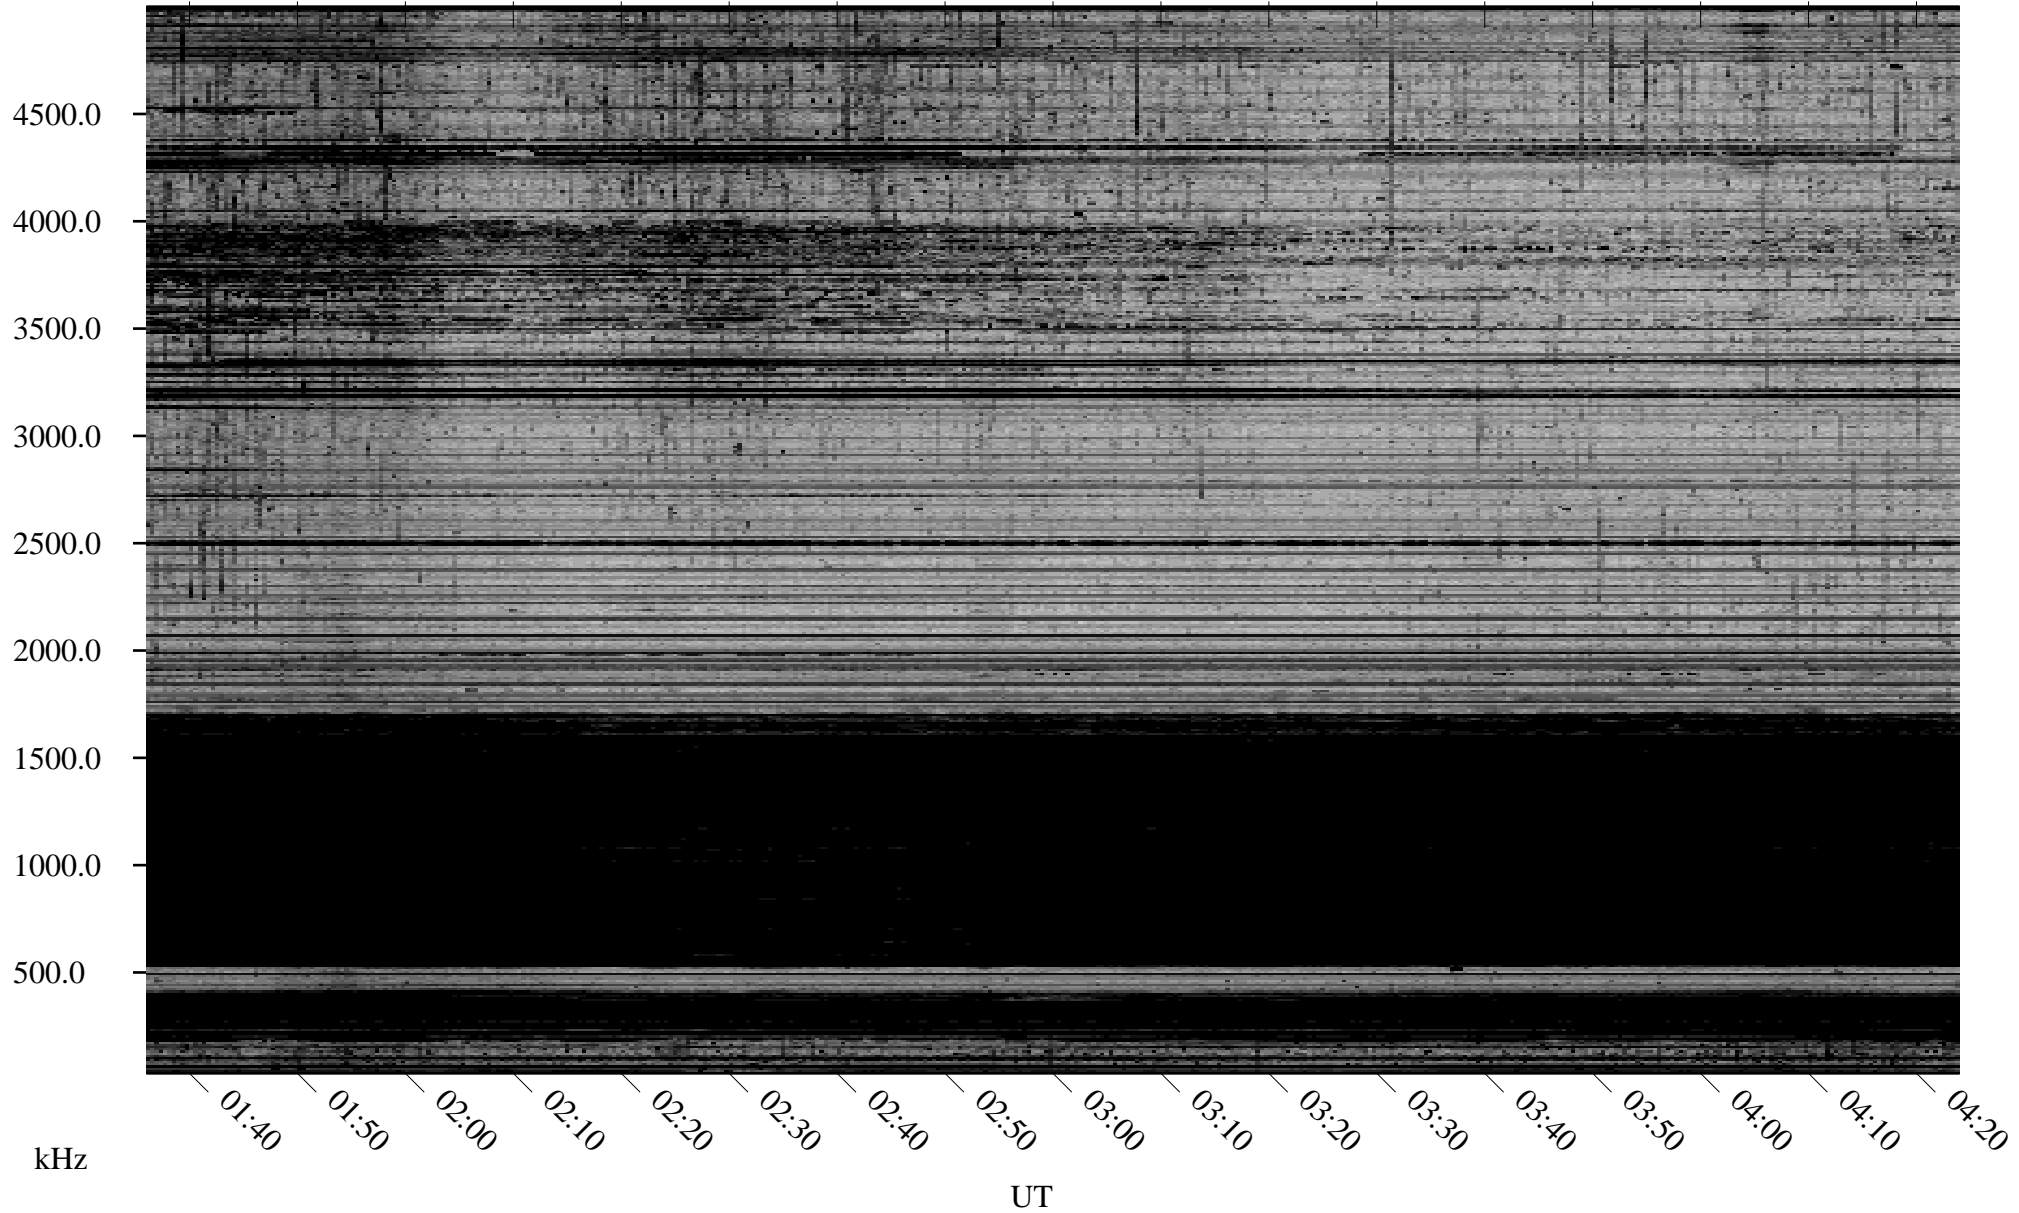

03/04/2008 Churchill, Manitoba

Linear Scale Black = 161 White = 15

ch08064l.r00SUm max_12

Page 1

03/04/2008 Churchill, Manitoba

Linear Scale Black = 161 White = 15

ch08064l.r00SUm max_12

Page 2

03/05/2008 Churchill, Manitoba

Linear Scale Black = 161 White = 15

ch08064l.r00SUm max_12

Page 3

03/05/2008 Churchill, Manitoba

Linear Scale Black = 161 White = 15

ch08064l.r00SUm max_12

Page 4

03/05/2008 Churchill, Manitoba

Linear Scale Black = 161 White = 15

ch08064l.r00SUm max_12

Page 5

03/05/2008 Churchill, Manitoba

Linear Scale Black = 161 White = 15

ch08064l.r00SUm max_12

03/05/2008 Churchill, Manitoba

Linear Scale Black = 161 White = 15

ch08064l.r00SUm max_12

Page 7

03/05/2008 Churchill, Manitoba

Linear Scale Black = 161 White = 15

ch08064l.r00SUm max_12

Page 8