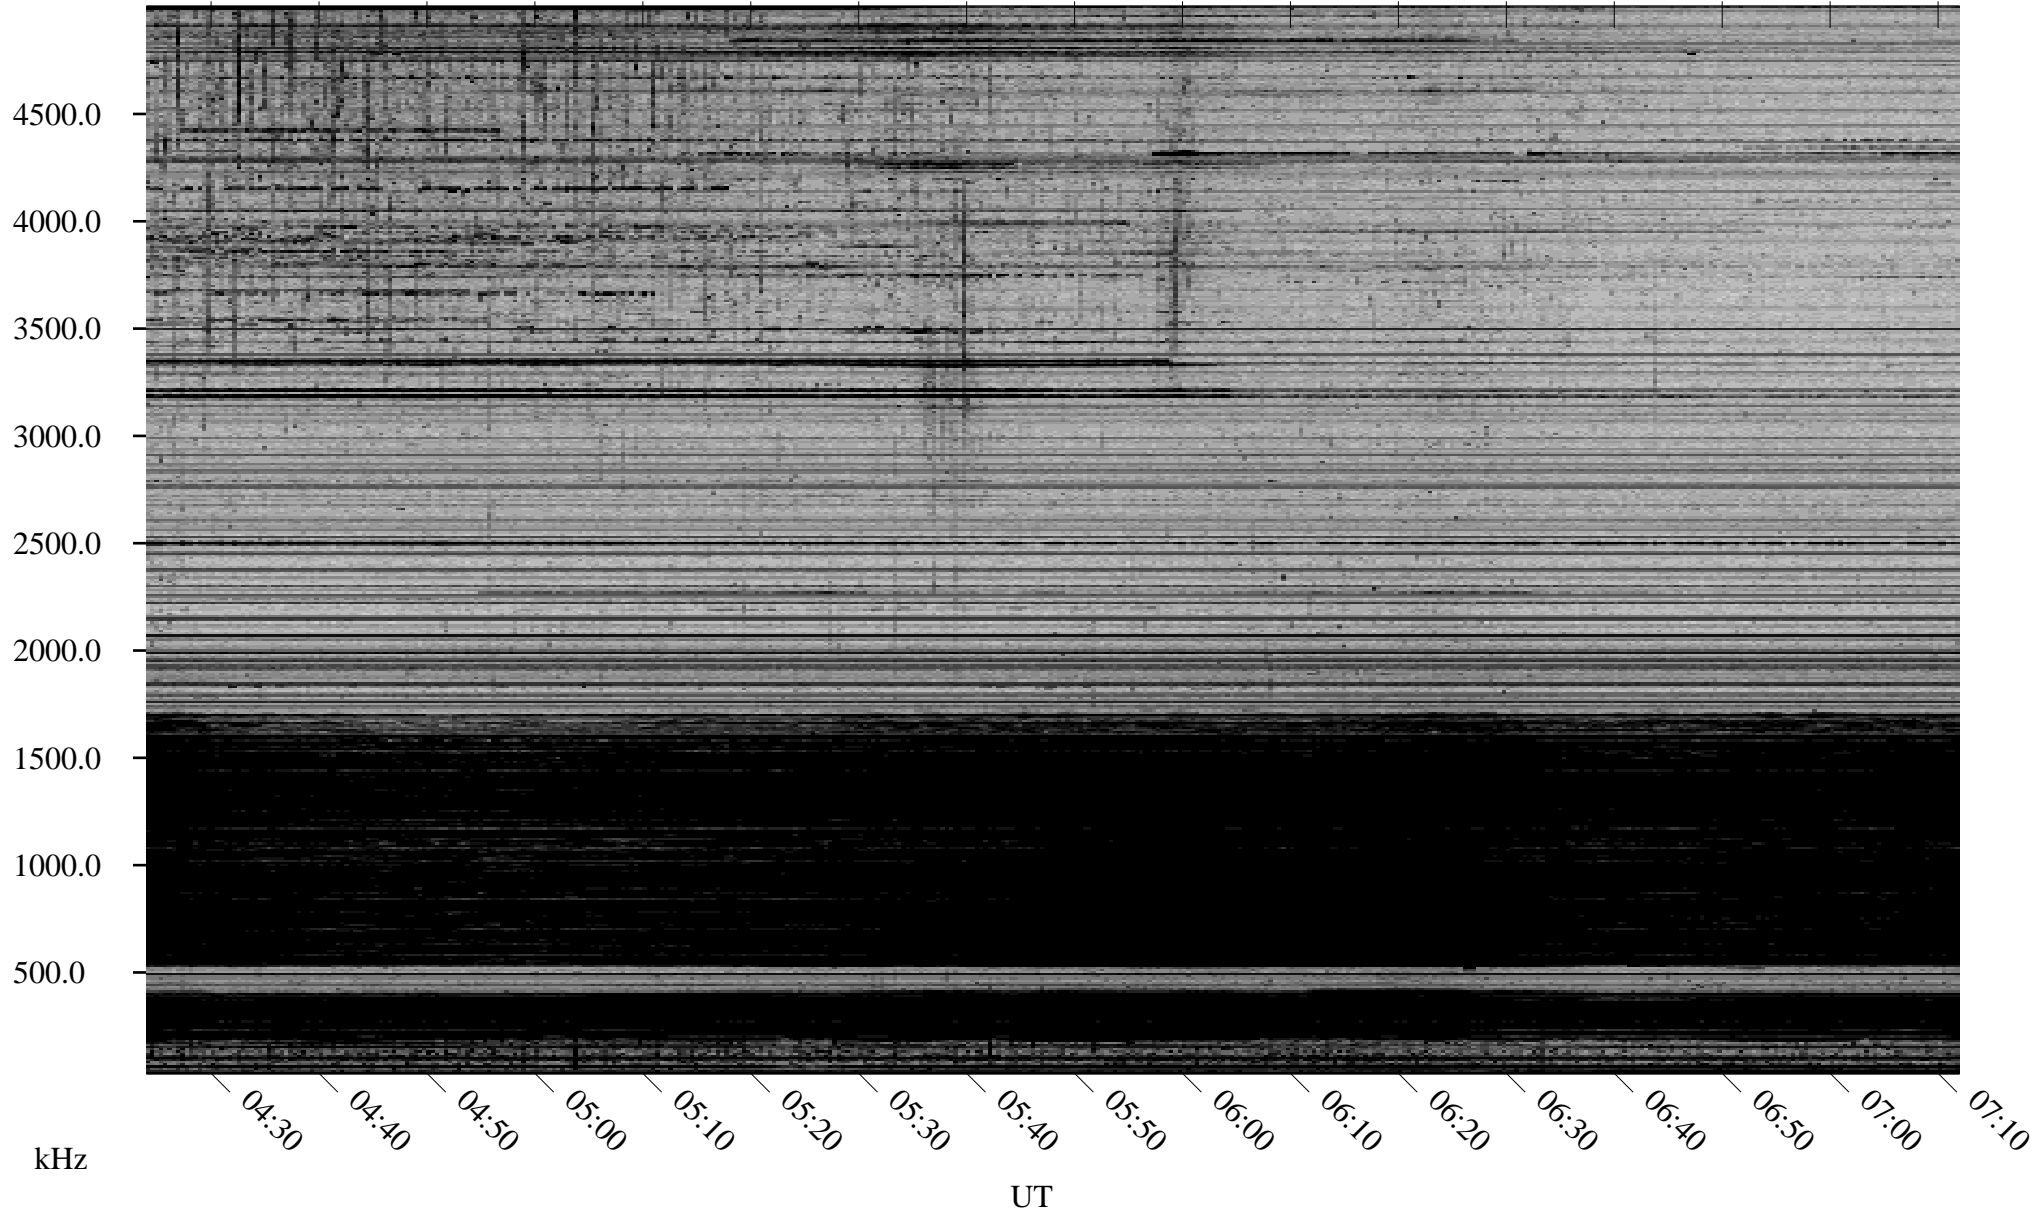

03/04/2008 Churchill, Manitoba

Linear Scale Black = 161 White = 15

ch08064l.r00SUm max_12

Page 1

03/04/2008 Churchill, Manitoba

Linear Scale Black = 161 White = 15

ch08064l.r00SUm max_12

Page 2

03/05/2008 Churchill, Manitoba

Linear Scale Black = 161 White = 15

ch08064l.r00SUm max_12

Page 3

03/05/2008 Churchill, Manitoba

Linear Scale Black = 161 White = 15

ch08064l.r00SUm max_12

Page 4

03/05/2008 Churchill, Manitoba

Linear Scale Black = 161 White = 15

ch08064l.r00SUm max_12

Page 5

03/05/2008 Churchill, Manitoba

Linear Scale Black = 161 White = 15

ch08064l.r00SUm max_12

03/05/2008 Churchill, Manitoba

Linear Scale Black = 161 White = 15

ch08064l.r00SUm max_12

Page 7

03/05/2008 Churchill, Manitoba

Linear Scale Black = 161 White = 15

ch08064l.r00SUm max_12

Page 8