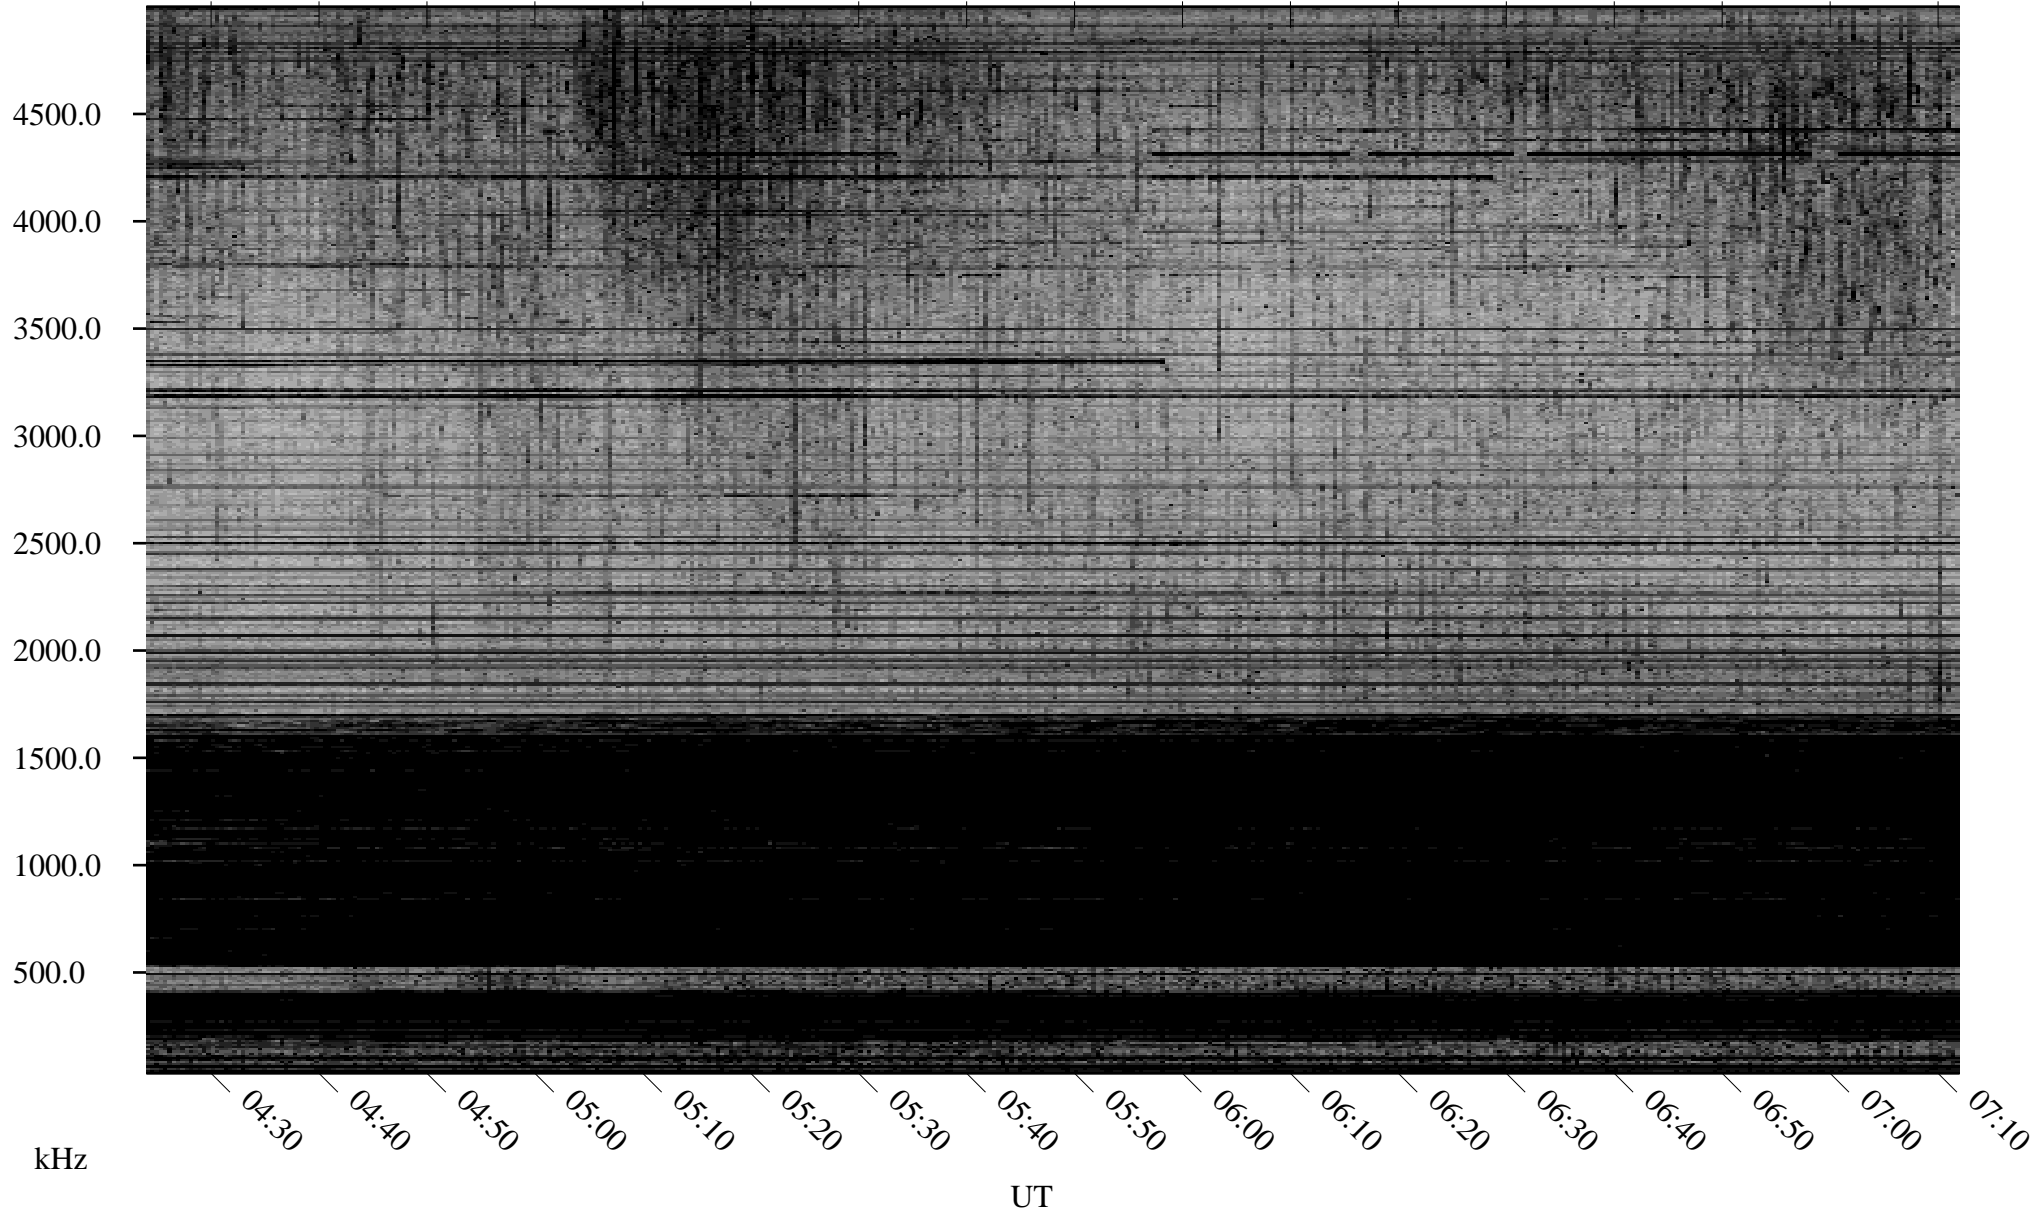

# 03/07/2008 Churchill, Manitoba

Linear Scale    Black = 161    White = 15

ch08066l.r00SUm max\_12

Page 3

# 03/07/2008 Churchill, Manitoba

Linear Scale    Black = 161    White = 15

ch08066l.r00SUm max\_12

Page 4