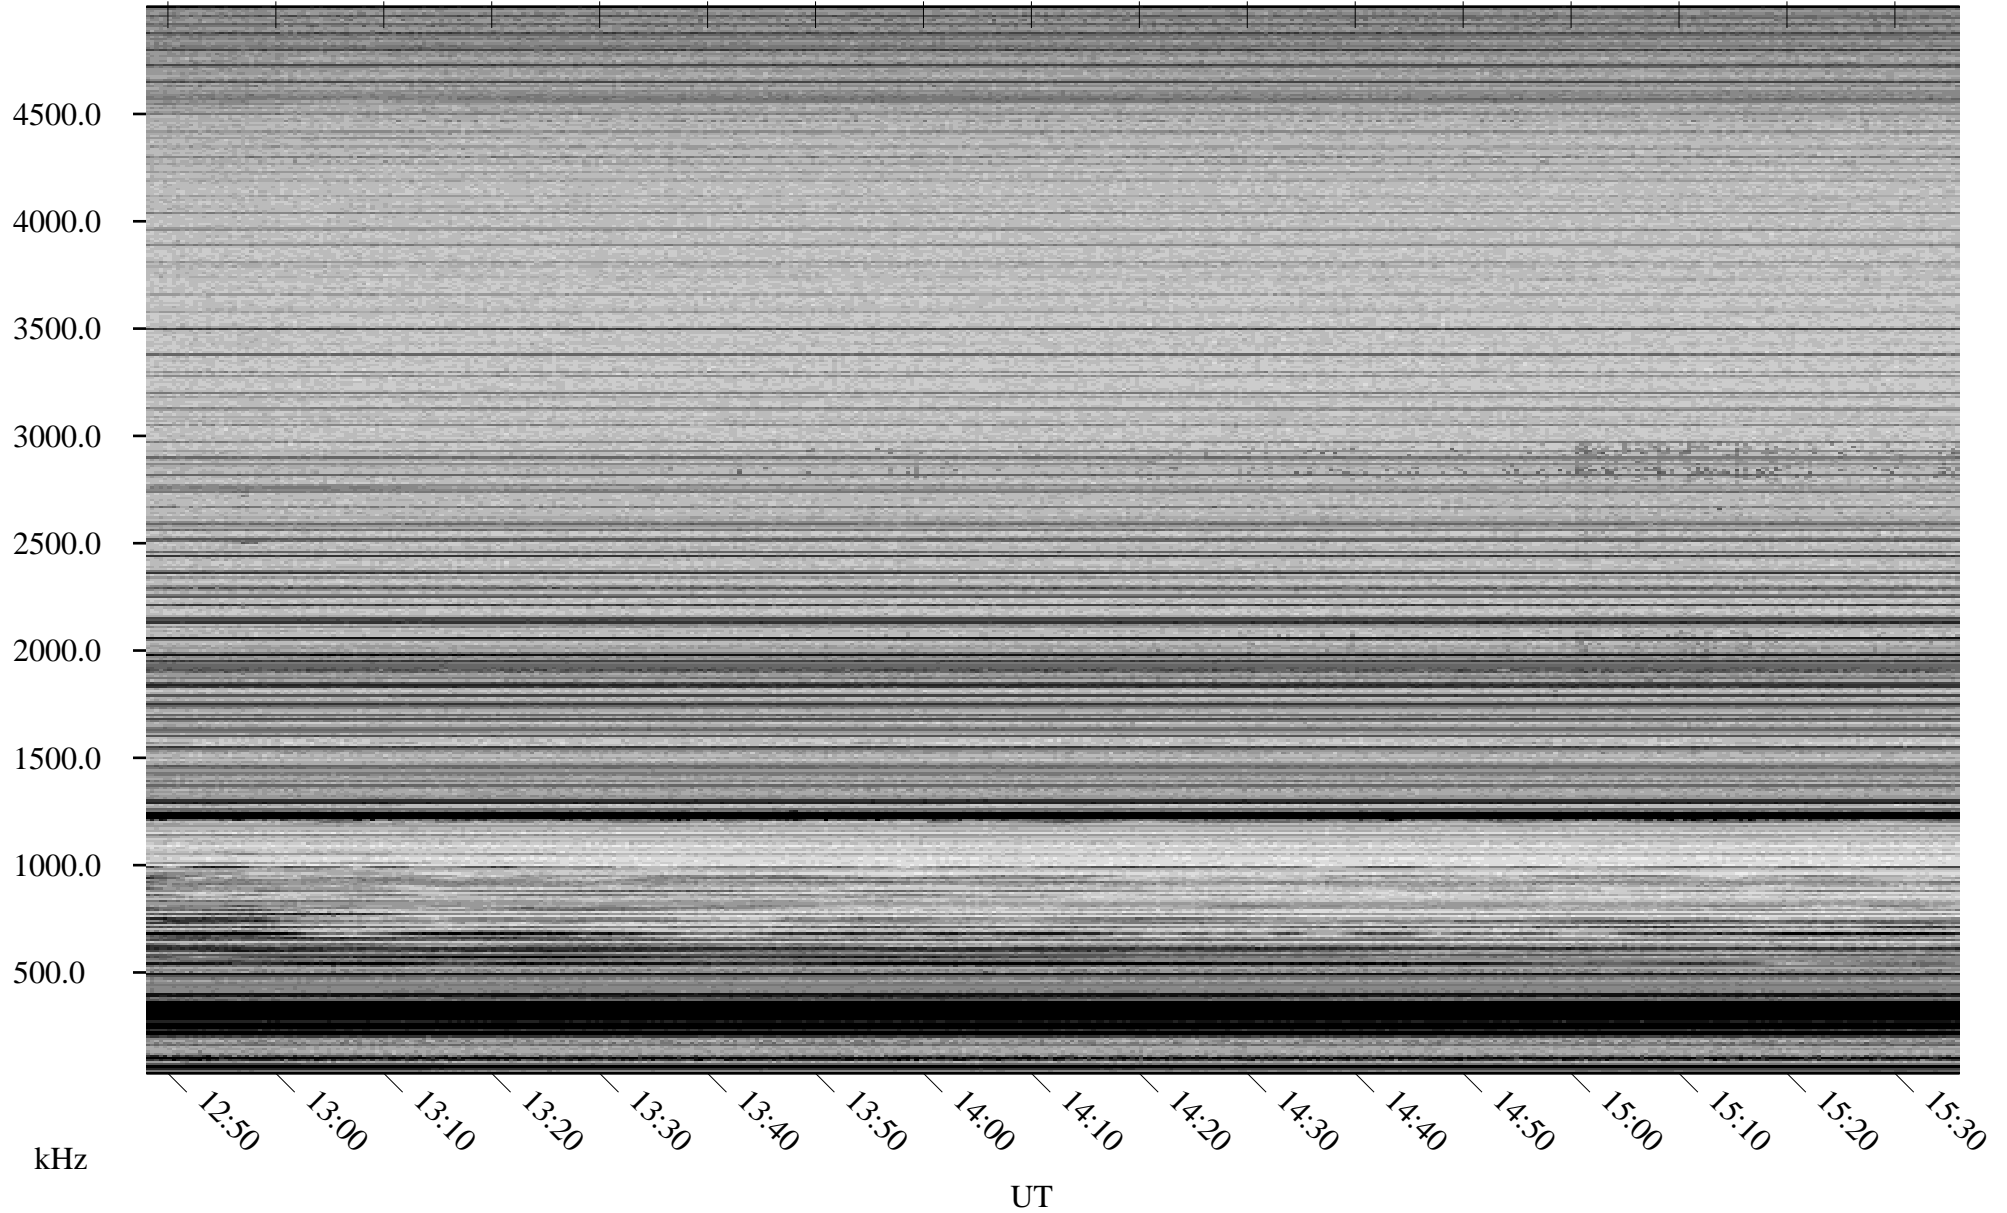

# 03/09/2008 Churchill, Manitoba

Linear Scale    Black = 161    White = 15

ch08068l.r00SUm max\_12

Page 5

# 03/09/2008 Churchill, Manitoba

Linear Scale    Black = 161    White = 15

ch08068l.r00SUm max\_12

Page 6

03/09/2008 Churchill, Manitoba

Linear Scale Black = 161 White = 15

ch08068l.r00SUm max\_12

Page 7

03/09/2008 Churchill, Manitoba

Linear Scale Black = 161 White = 15

ch08068l.r00SUm max\_12

Page 8