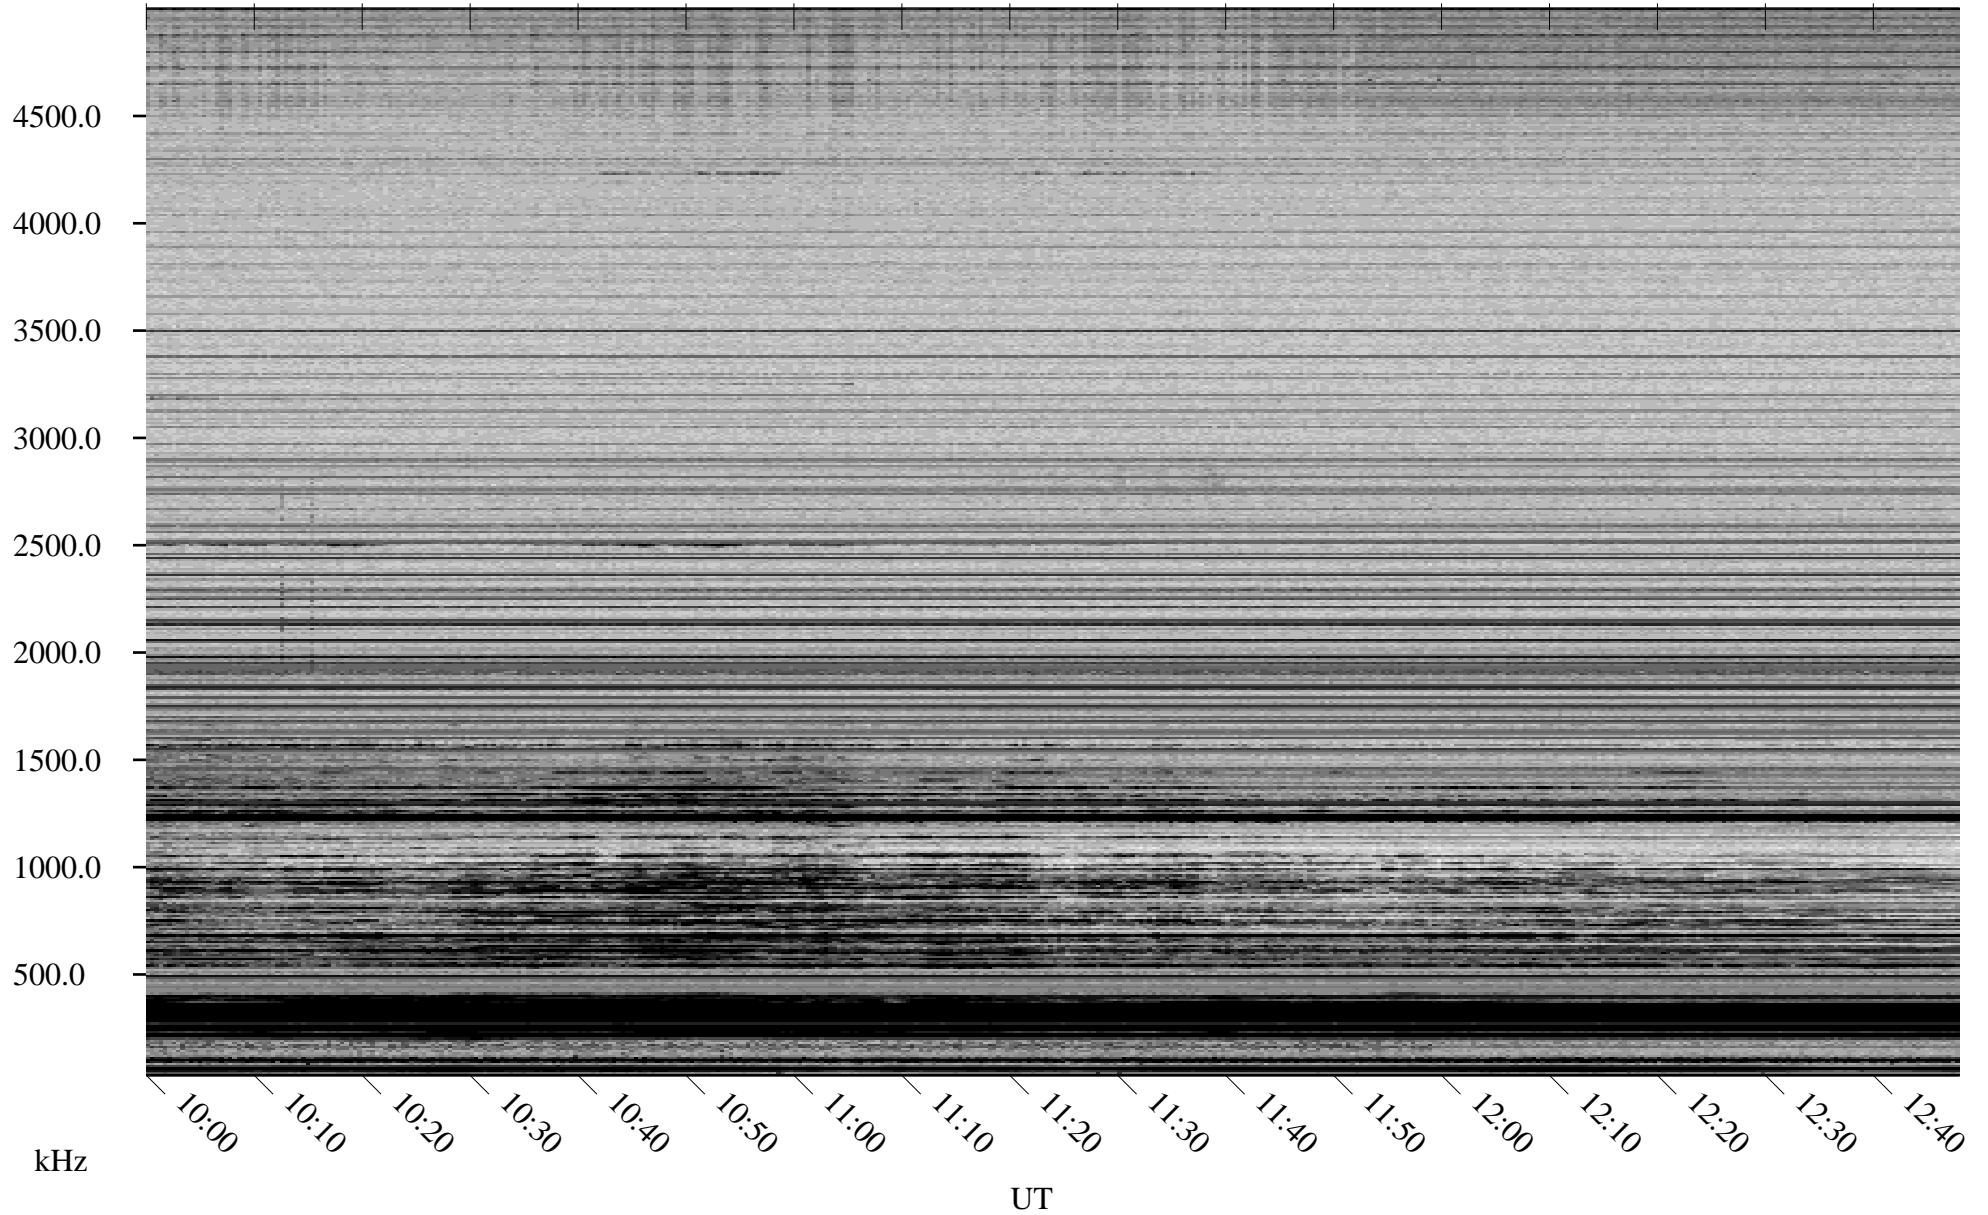

# 03/09/2008 Churchill, Manitoba

Linear Scale    Black = 161    White = 15

ch08068l.r00SUm max\_12

Page 4

# 03/09/2008 Churchill, Manitoba

Linear Scale    Black = 161    White = 15

ch08068l.r00SUm max\_12

Page 5

# 03/09/2008 Churchill, Manitoba

Linear Scale    Black = 161    White = 15

ch08068l.r00SUm max\_12

Page 6

03/09/2008 Churchill, Manitoba

Linear Scale Black = 161 White = 15

ch08068l.r00SUm max\_12

Page 7

03/09/2008 Churchill, Manitoba

Linear Scale Black = 161 White = 15

ch08068l.r00SUm max\_12

Page 8