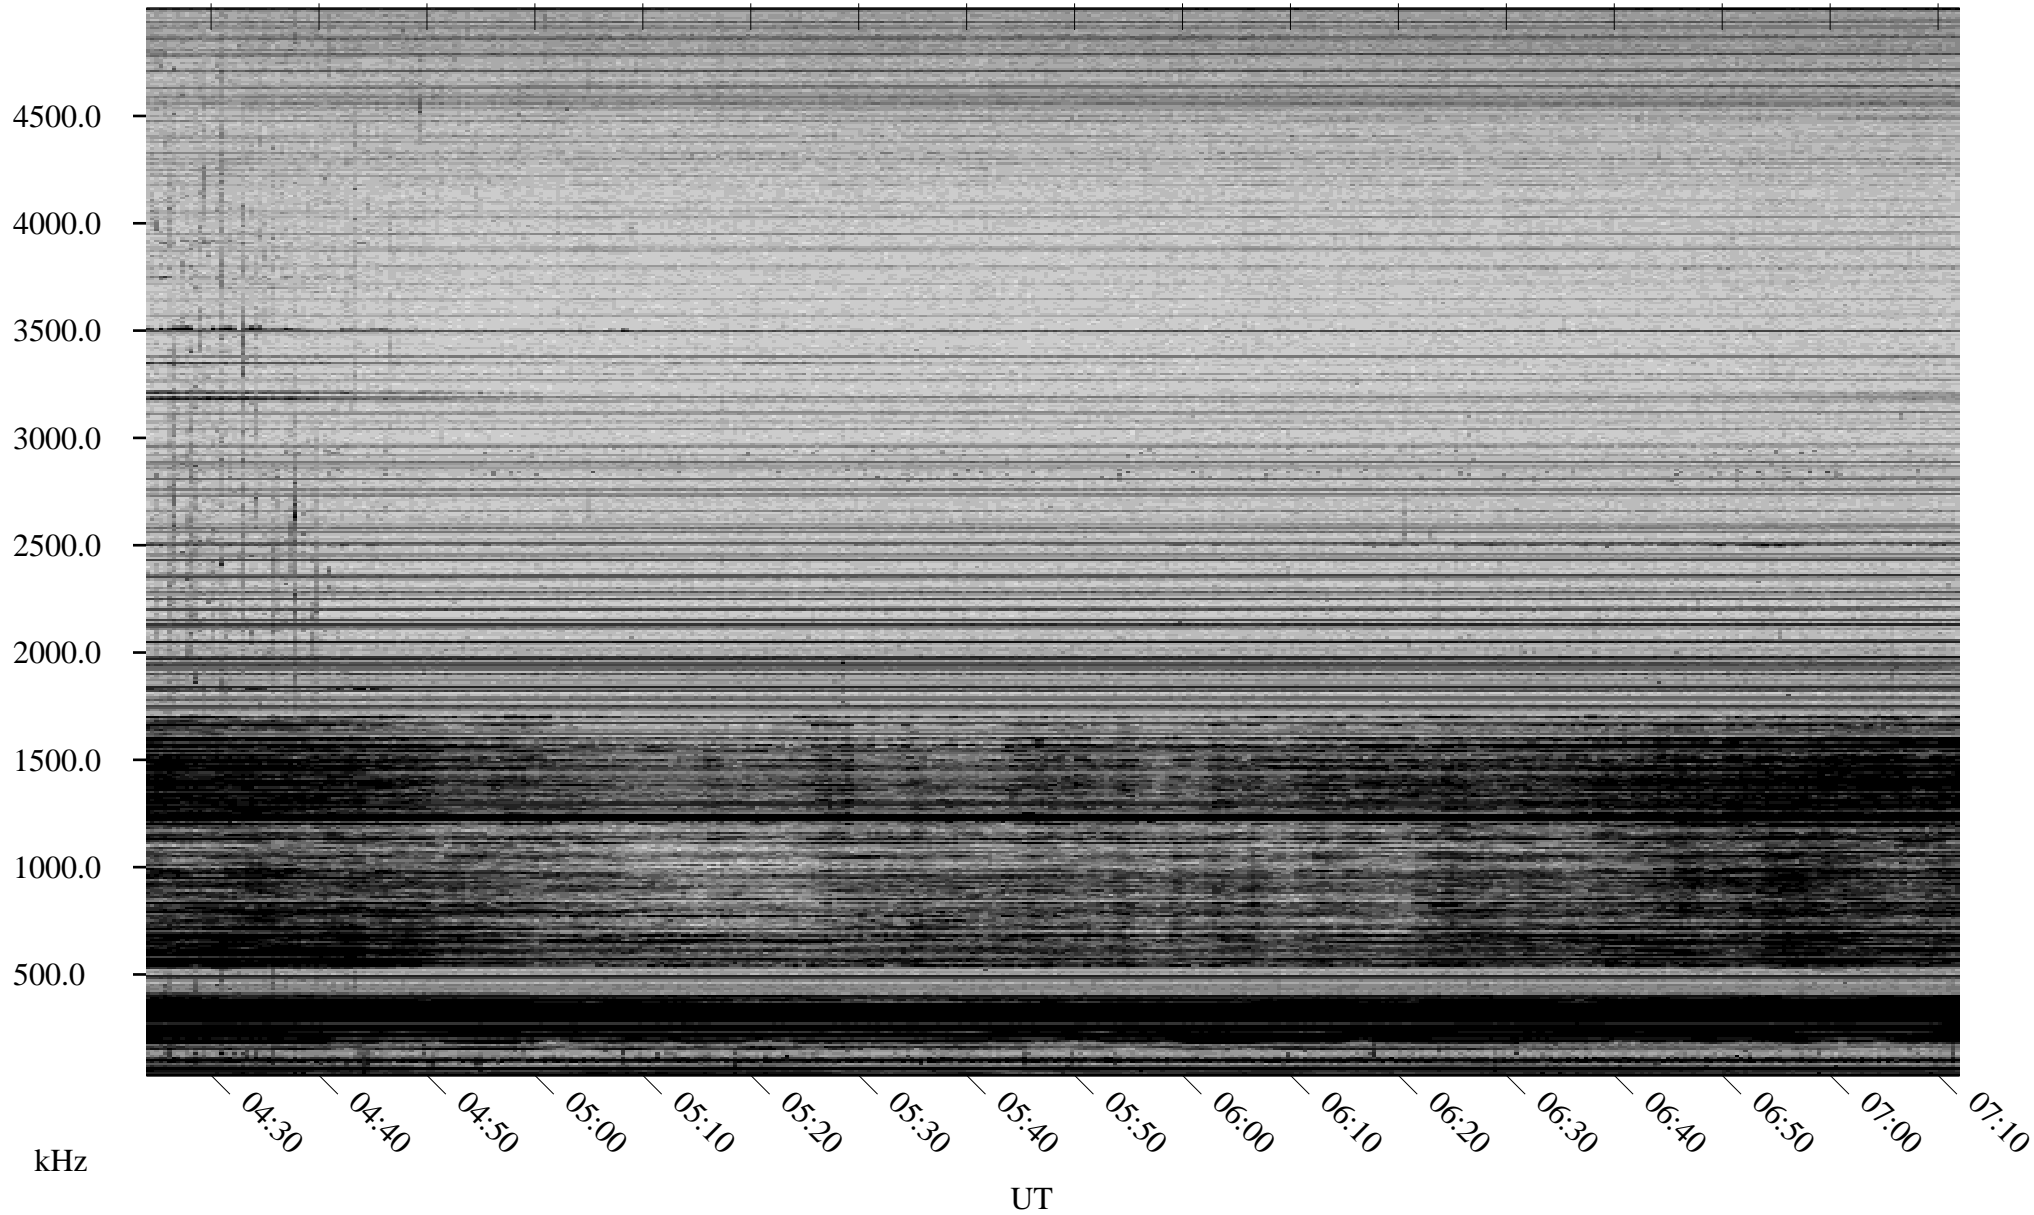

03/09/2008 Churchill, Manitoba

Linear Scale Black = 161 White = 15

ch08069l.r00SUm max_12

Page 1

03/09/2008 Churchill, Manitoba

Linear Scale Black = 161 White = 15

ch08069l.r00SUm max_12

Page 2

03/10/2008 Churchill, Manitoba

Linear Scale Black = 161 White = 15

ch08069l.r00SUm max_12

Page 3

03/10/2008 Churchill, Manitoba

Linear Scale Black = 161 White = 15

ch08069l.r00SUm max_12

Page 4

03/10/2008 Churchill, Manitoba

Linear Scale Black = 161 White = 15

ch08069l.r00SUm max_12

Page 5

03/10/2008 Churchill, Manitoba

Linear Scale Black = 161 White = 15

ch08069l.r00SUm max_12

Page 6

03/10/2008 Churchill, Manitoba

Linear Scale Black = 161 White = 15

ch08069l.r00SUm max_12

Page 7

03/10/2008 Churchill, Manitoba

Linear Scale Black = 161 White = 15

ch08069l.r00SUm max_12

Page 8