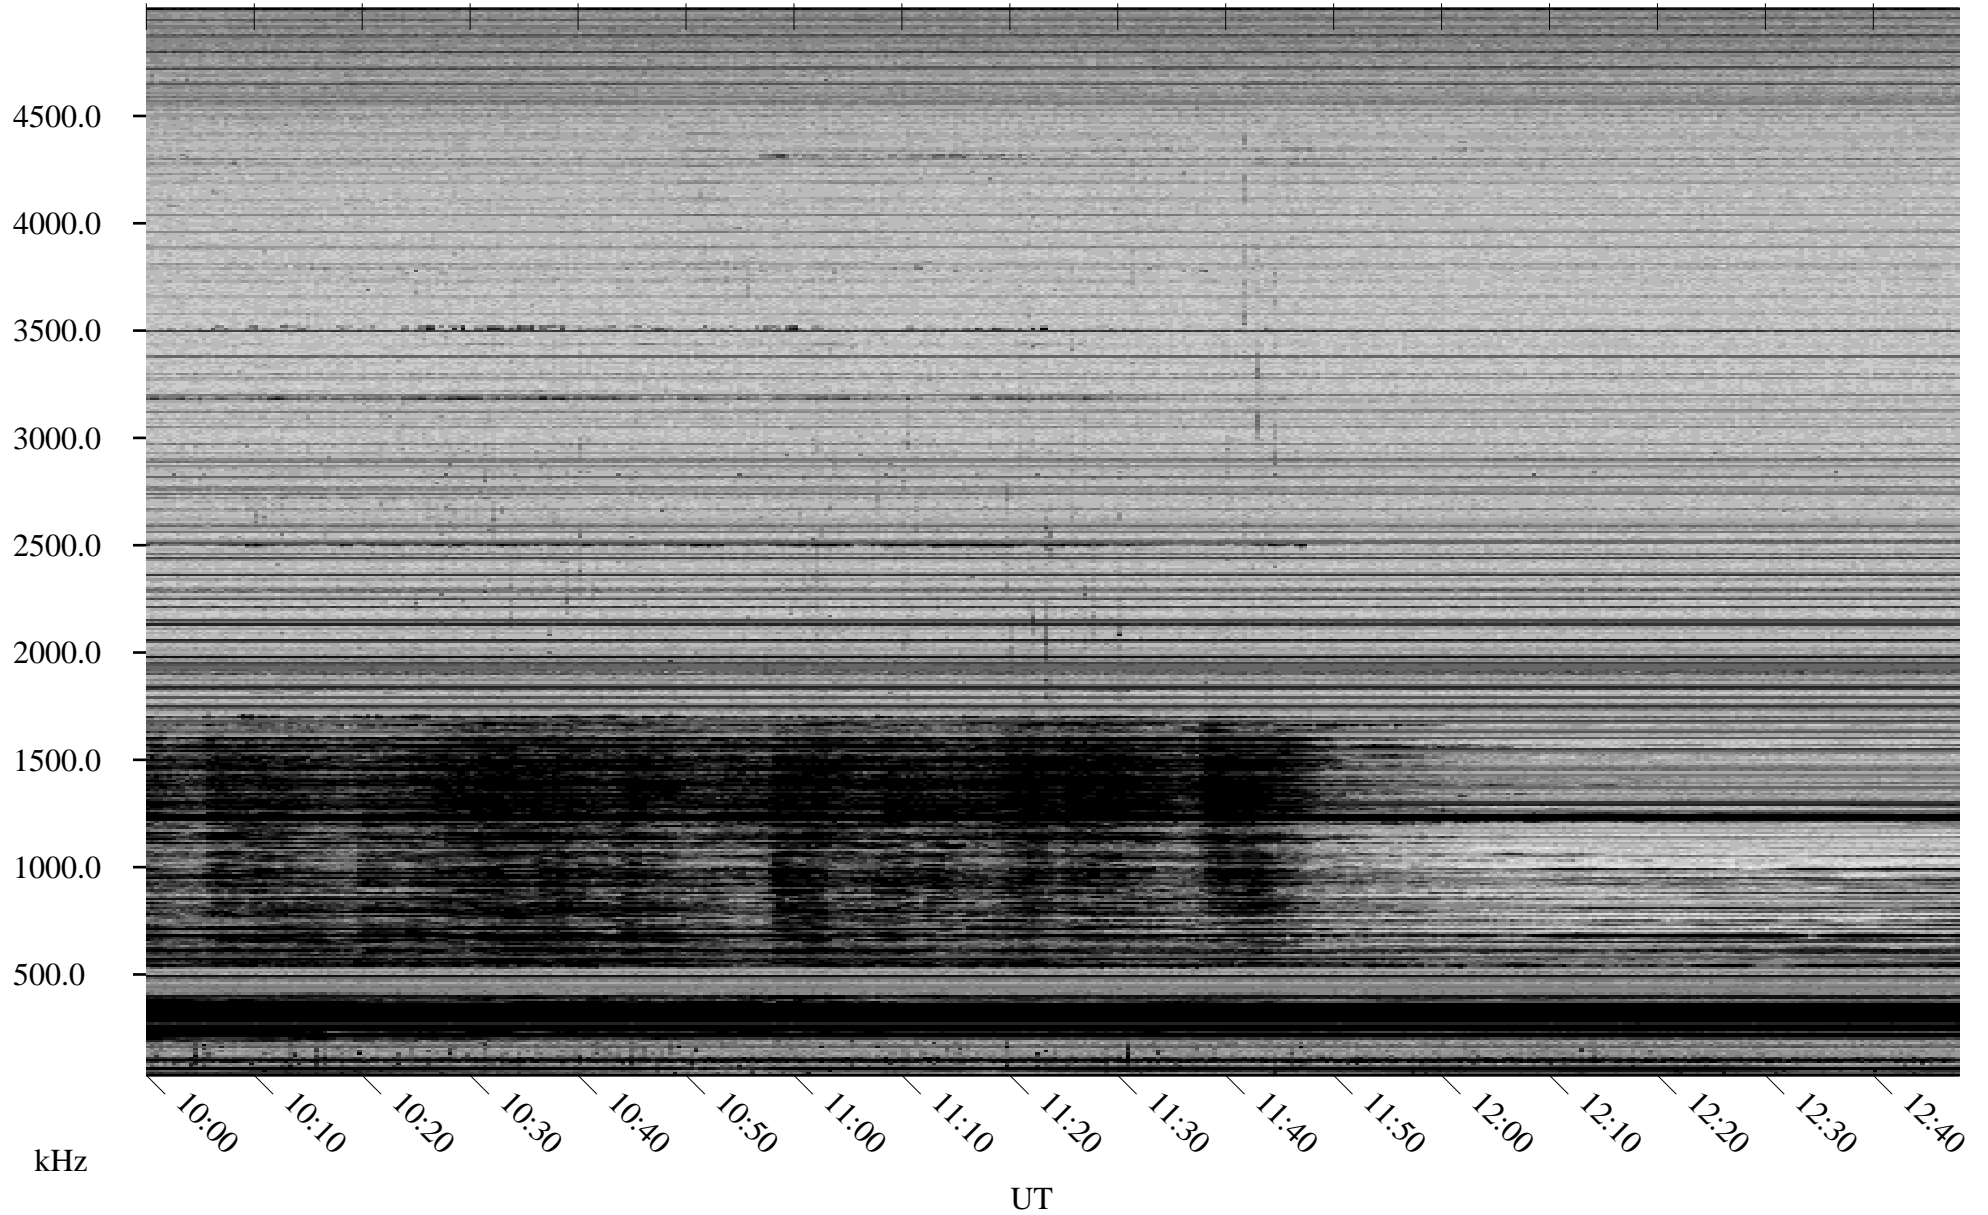

03/10/2008 Churchill, Manitoba

Linear Scale Black = 161 White = 15

ch08069l.r00SUm max_12

Page 3

03/10/2008 Churchill, Manitoba

Linear Scale Black = 161 White = 15

ch08069l.r00SUm max_12

Page 4

03/10/2008 Churchill, Manitoba

Linear Scale Black = 161 White = 15

ch08069l.r00SUm max_12

Page 5

03/10/2008 Churchill, Manitoba

Linear Scale Black = 161 White = 15

ch08069l.r00SUm max_12

Page 6

03/10/2008 Churchill, Manitoba

Linear Scale Black = 161 White = 15

ch08069l.r00SUm max_12

Page 7

03/10/2008 Churchill, Manitoba

Linear Scale Black = 161 White = 15

ch08069l.r00SUm max_12

Page 8