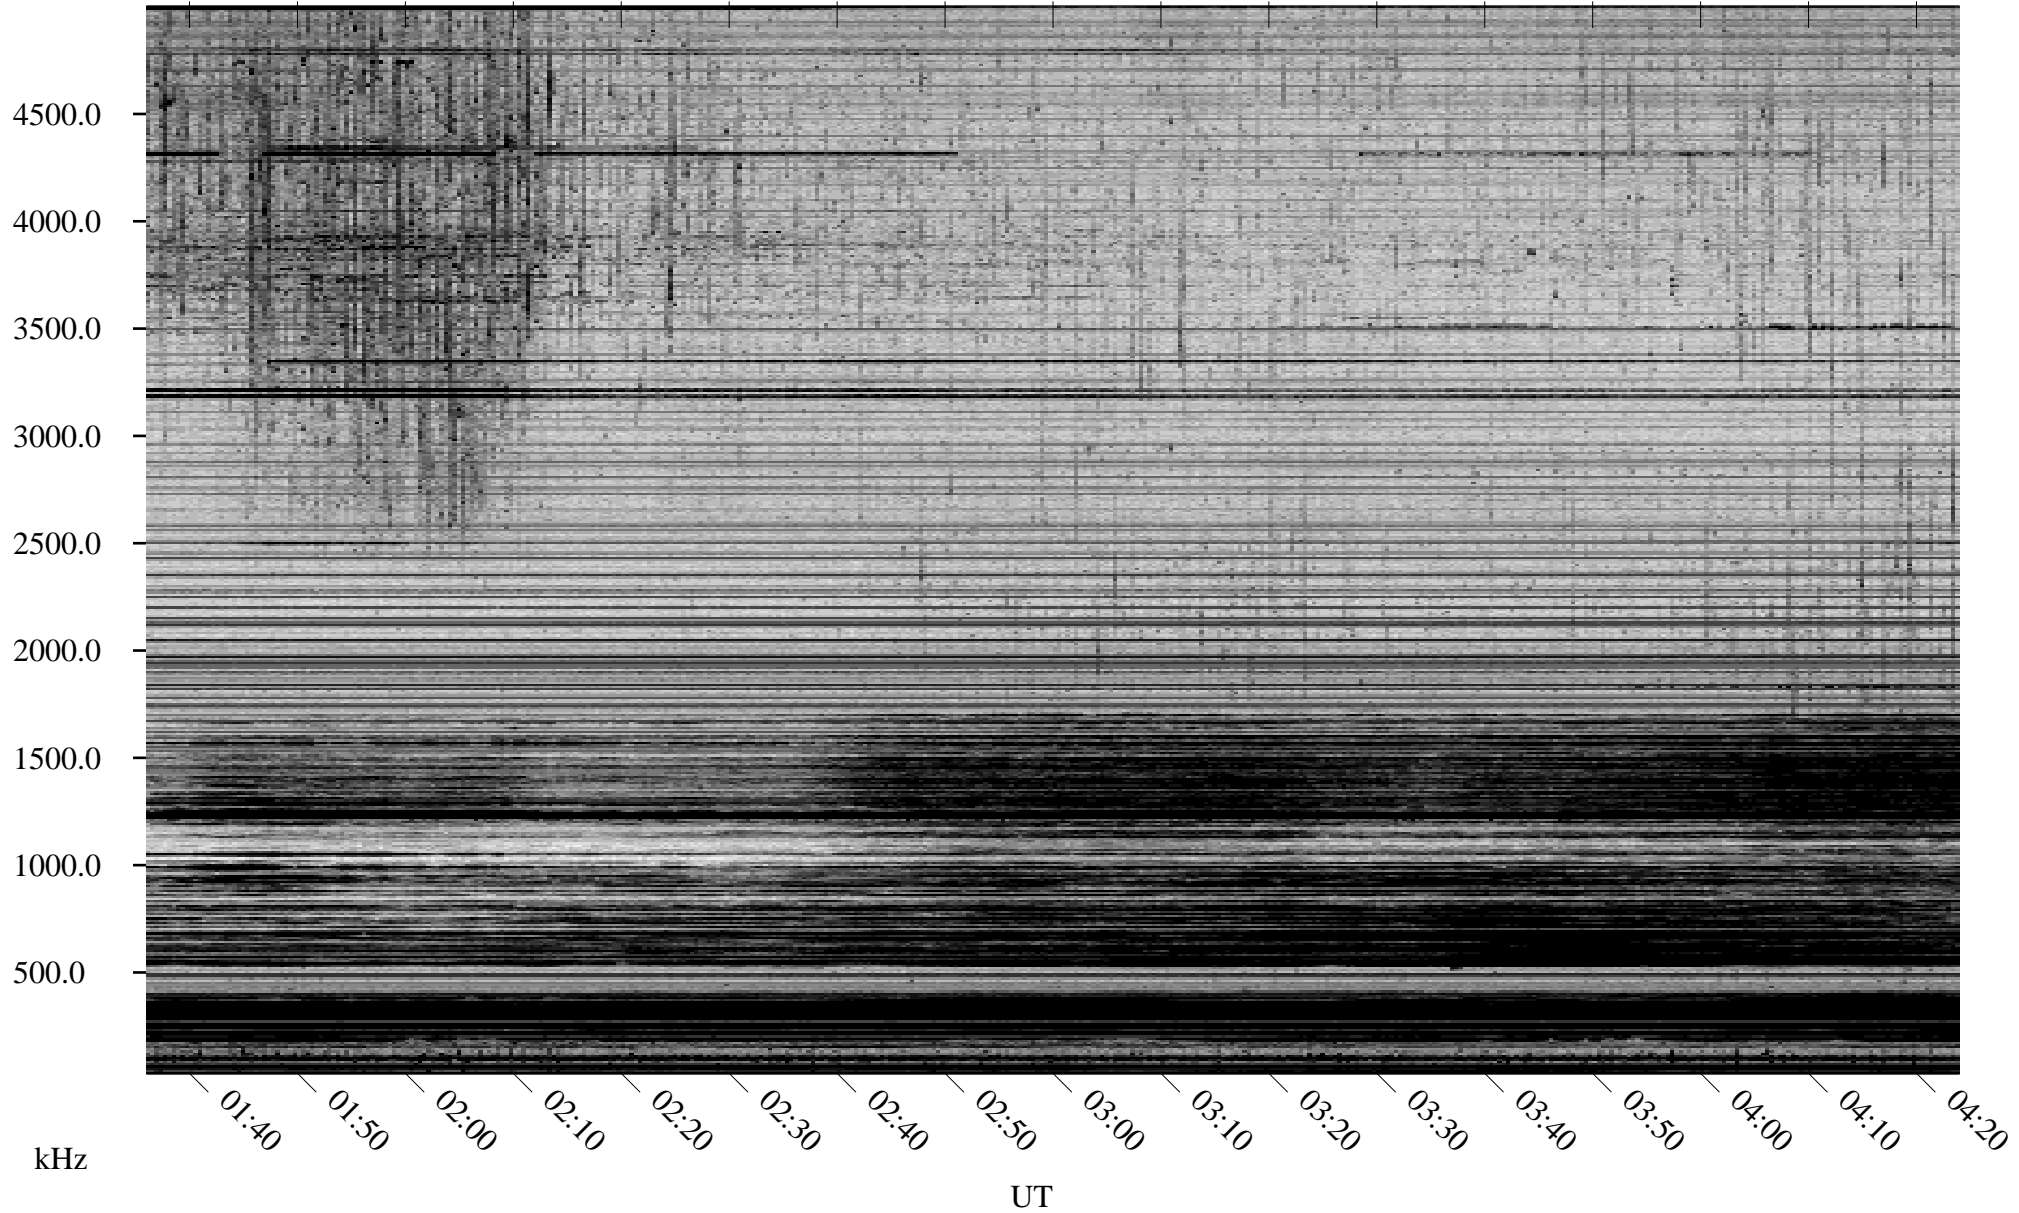

03/09/2008 Churchill, Manitoba

Linear Scale Black = 161 White = 15

ch08069l.r00SUm max_12

Page 1

03/09/2008 Churchill, Manitoba

Linear Scale Black = 161 White = 15

ch08069l.r00SUm max_12

Page 2

03/10/2008 Churchill, Manitoba

Linear Scale Black = 161 White = 15

ch08069l.r00SUm max_12

Page 3

03/10/2008 Churchill, Manitoba

Linear Scale Black = 161 White = 15

ch08069l.r00SUm max_12

Page 4

03/10/2008 Churchill, Manitoba

Linear Scale Black = 161 White = 15

ch08069l.r00SUm max_12

Page 5

03/10/2008 Churchill, Manitoba

Linear Scale Black = 161 White = 15

ch08069l.r00SUm max_12

Page 6

03/10/2008 Churchill, Manitoba

Linear Scale Black = 161 White = 15

ch08069l.r00SUm max_12

Page 7

03/10/2008 Churchill, Manitoba

Linear Scale Black = 161 White = 15

ch08069l.r00SUm max_12

Page 8