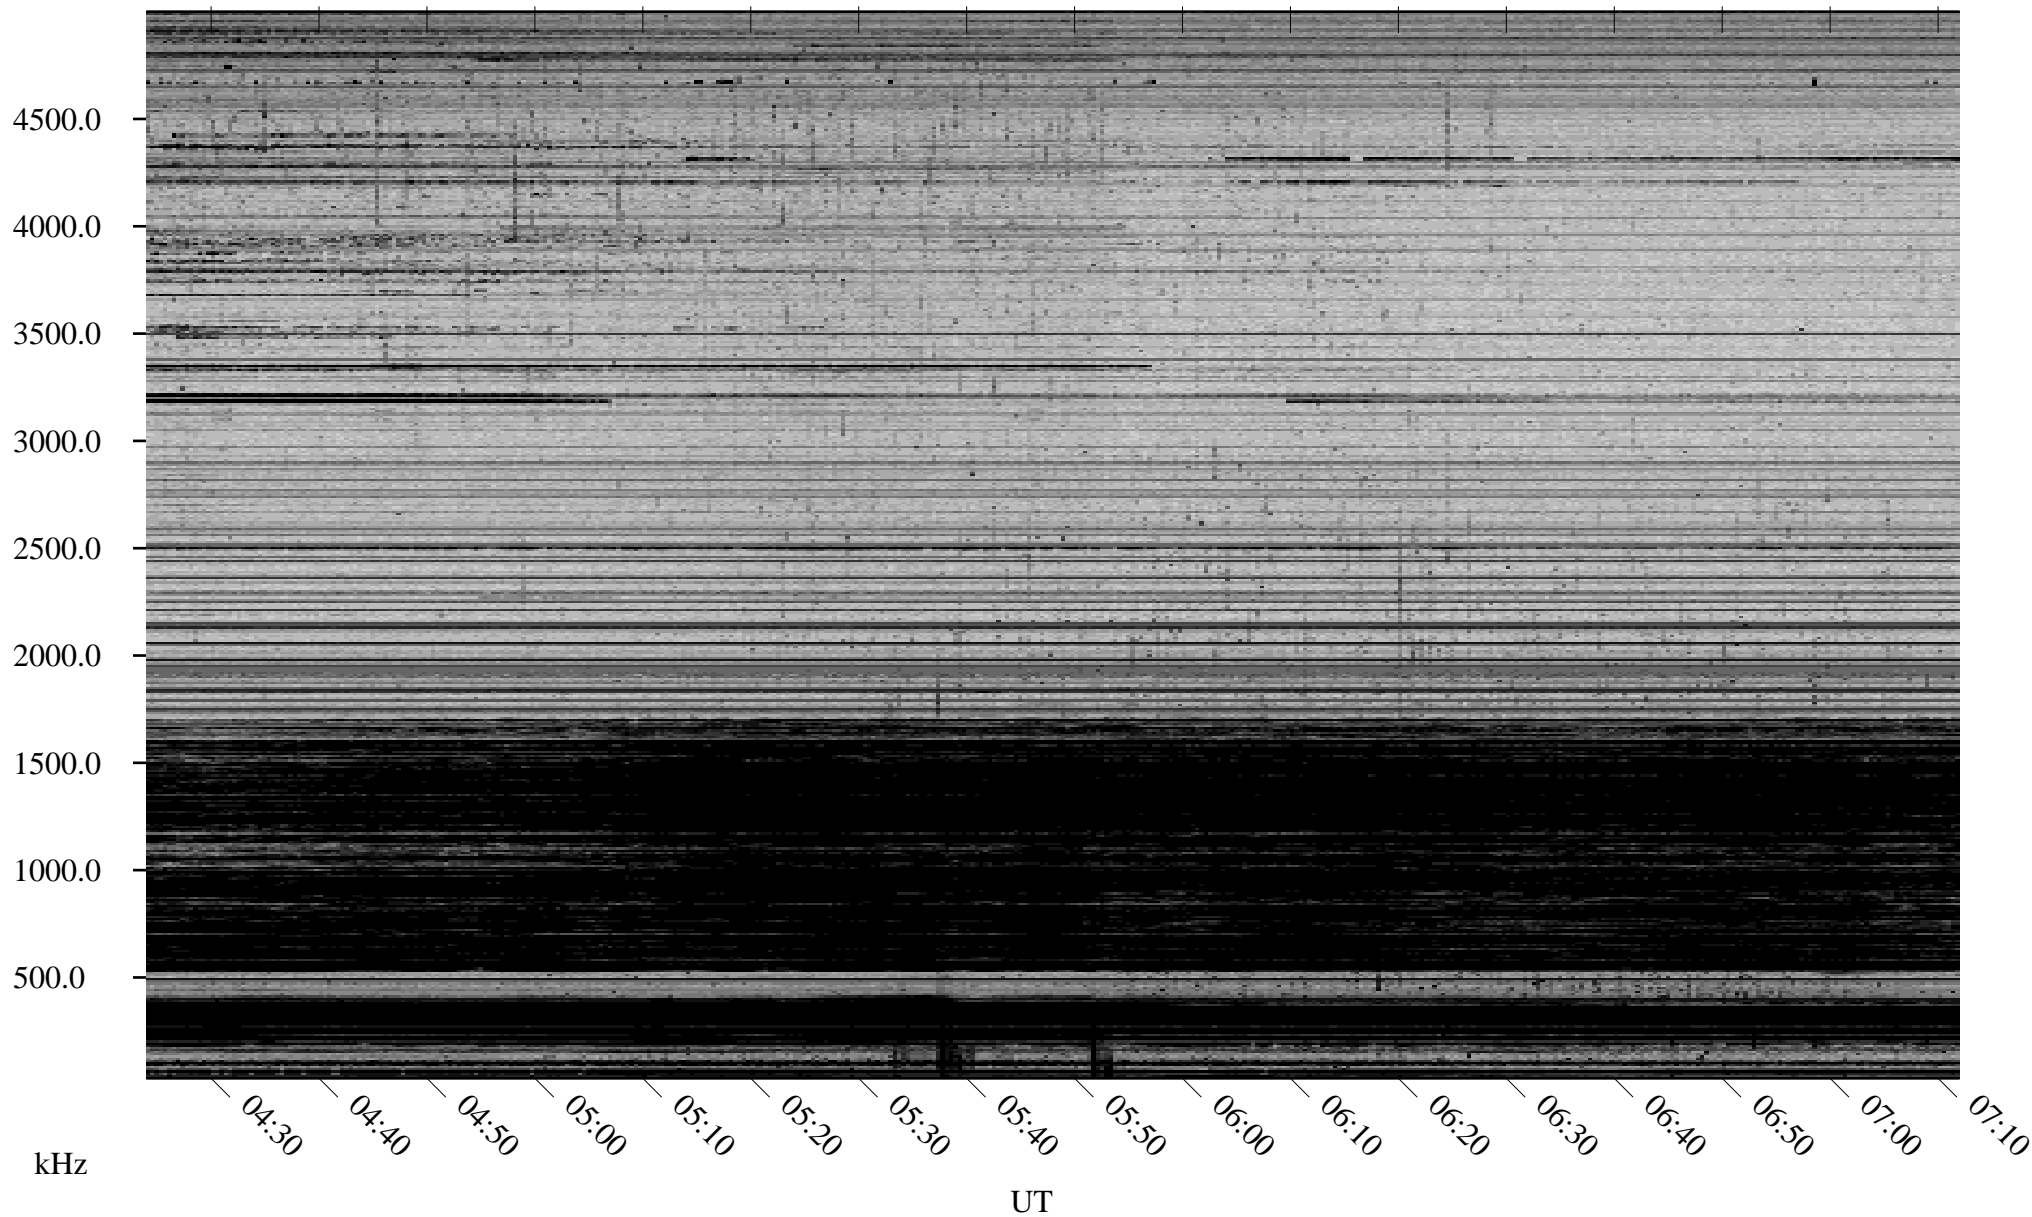

03/10/2008 Churchill, Manitoba

Linear Scale Black = 161 White = 15

ch08070l.r00SUm max_12

Page 1

03/10/2008 Churchill, Manitoba

Linear Scale Black = 161 White = 15

ch08070l.r00SUm max_12

Page 2

03/11/2008 Churchill, Manitoba

Linear Scale Black = 161 White = 15

ch08070l.r00SUm max_12

Page 3

03/11/2008 Churchill, Manitoba

Linear Scale Black = 161 White = 15

ch08070l.r00SUm max_12

Page 4

03/11/2008 Churchill, Manitoba

Linear Scale Black = 161 White = 15

ch08070l.r00SUm max_12

Page 5

03/11/2008 Churchill, Manitoba

Linear Scale Black = 161 White = 15

ch08070l.r00SUm max_12

Page 6

03/11/2008 Churchill, Manitoba

Linear Scale Black = 161 White = 15

ch08070l.r00SUm max_12

Page 7

03/11/2008 Churchill, Manitoba

Linear Scale Black = 161 White = 15

ch08070l.r00SUm max_12

Page 8