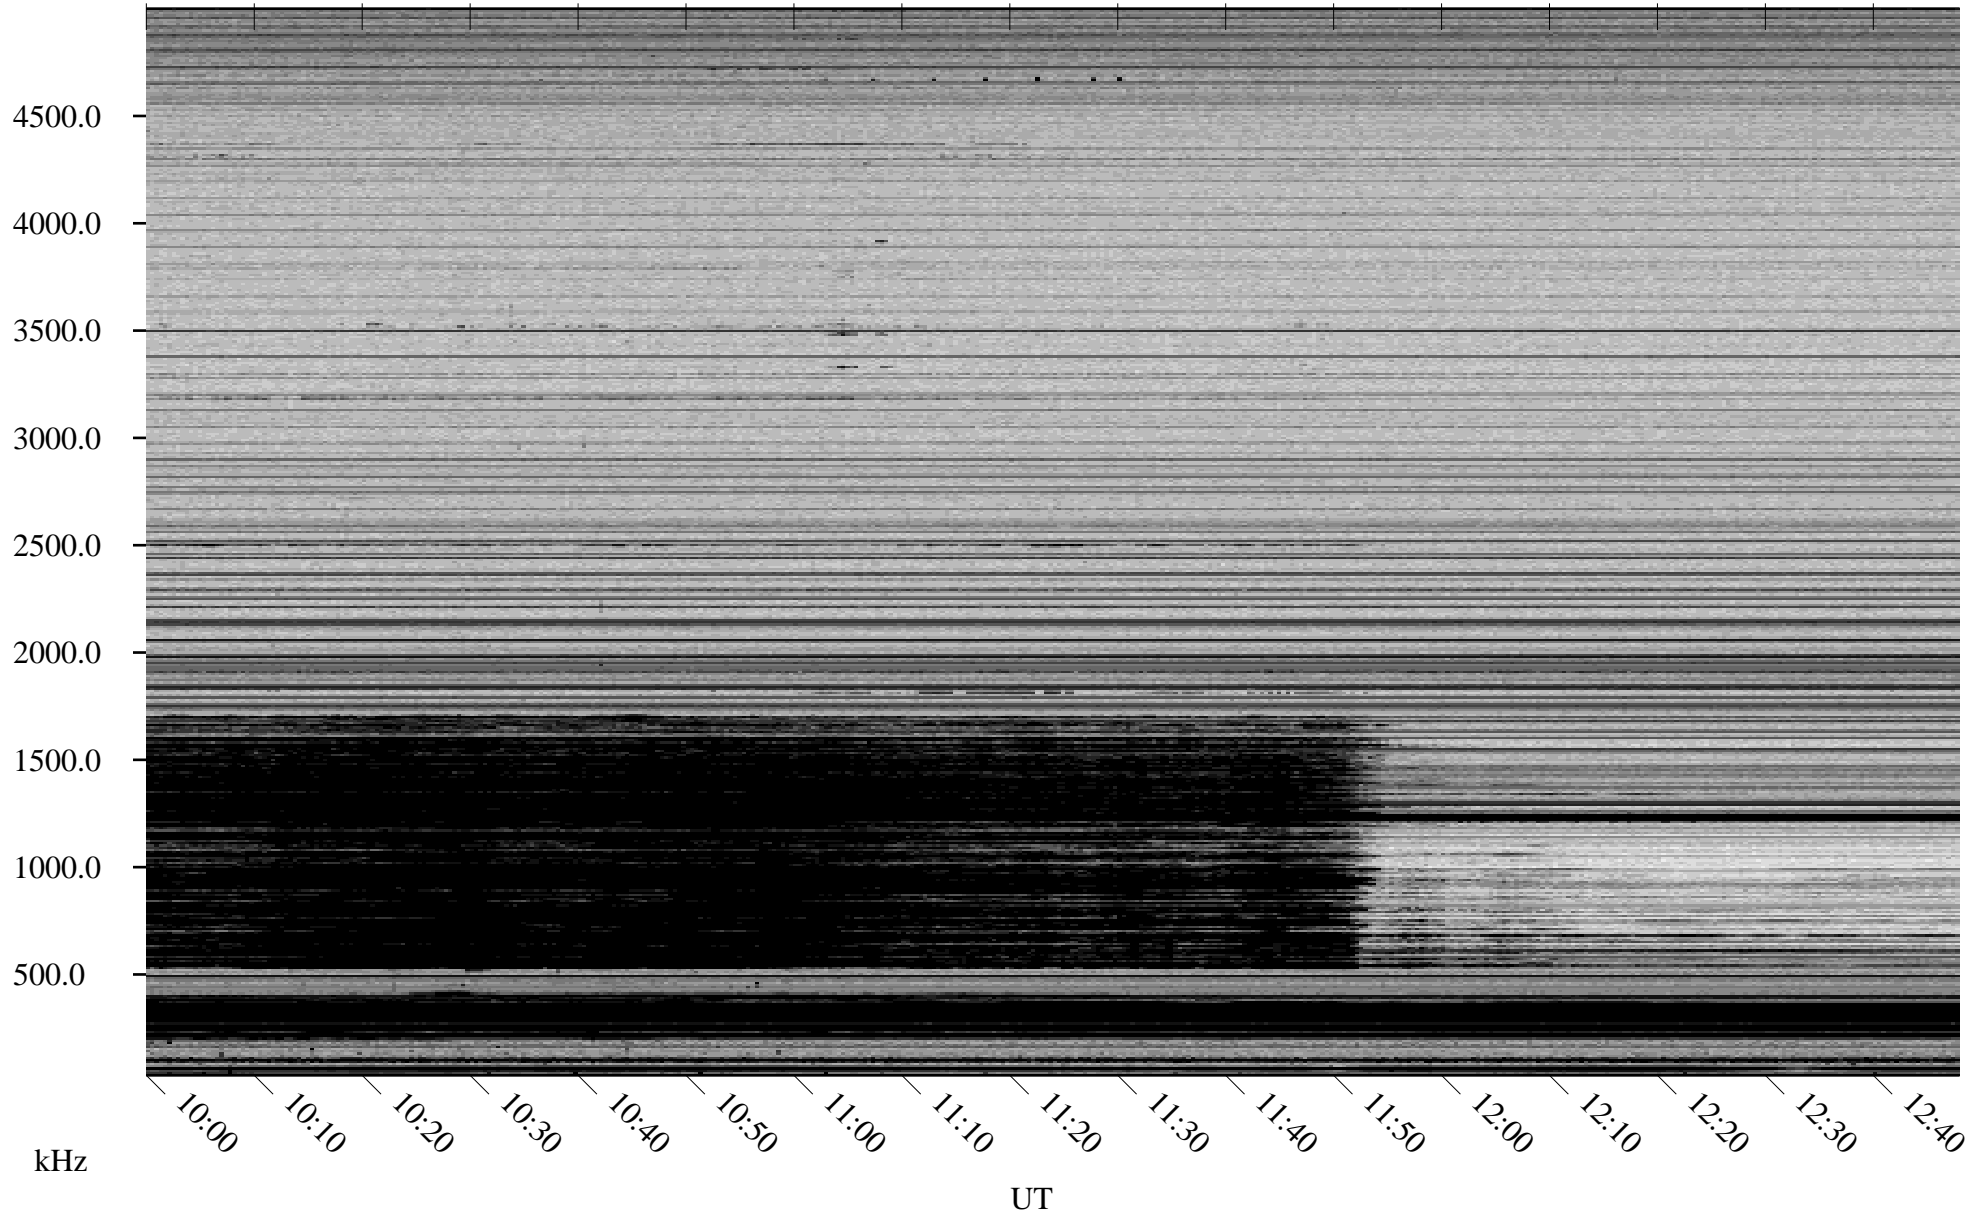

03/10/2008 Churchill, Manitoba

Linear Scale Black = 161 White = 15

ch08070l.r00SUm max_12

Page 1

03/10/2008 Churchill, Manitoba

Linear Scale Black = 161 White = 15

ch08070l.r00SUm max_12

Page 2

03/11/2008 Churchill, Manitoba

Linear Scale Black = 161 White = 15

ch08070l.r00SUm max_12

Page 3

03/11/2008 Churchill, Manitoba

Linear Scale Black = 161 White = 15

ch08070l.r00SUm max_12

Page 4

03/11/2008 Churchill, Manitoba

Linear Scale Black = 161 White = 15

ch08070l.r00SUm max_12

Page 5

03/11/2008 Churchill, Manitoba

Linear Scale Black = 161 White = 15

ch08070l.r00SUm max_12

Page 6

03/11/2008 Churchill, Manitoba

Linear Scale Black = 161 White = 15

ch08070l.r00SUm max_12

Page 7

03/11/2008 Churchill, Manitoba

Linear Scale Black = 161 White = 15

ch08070l.r00SUm max_12

Page 8