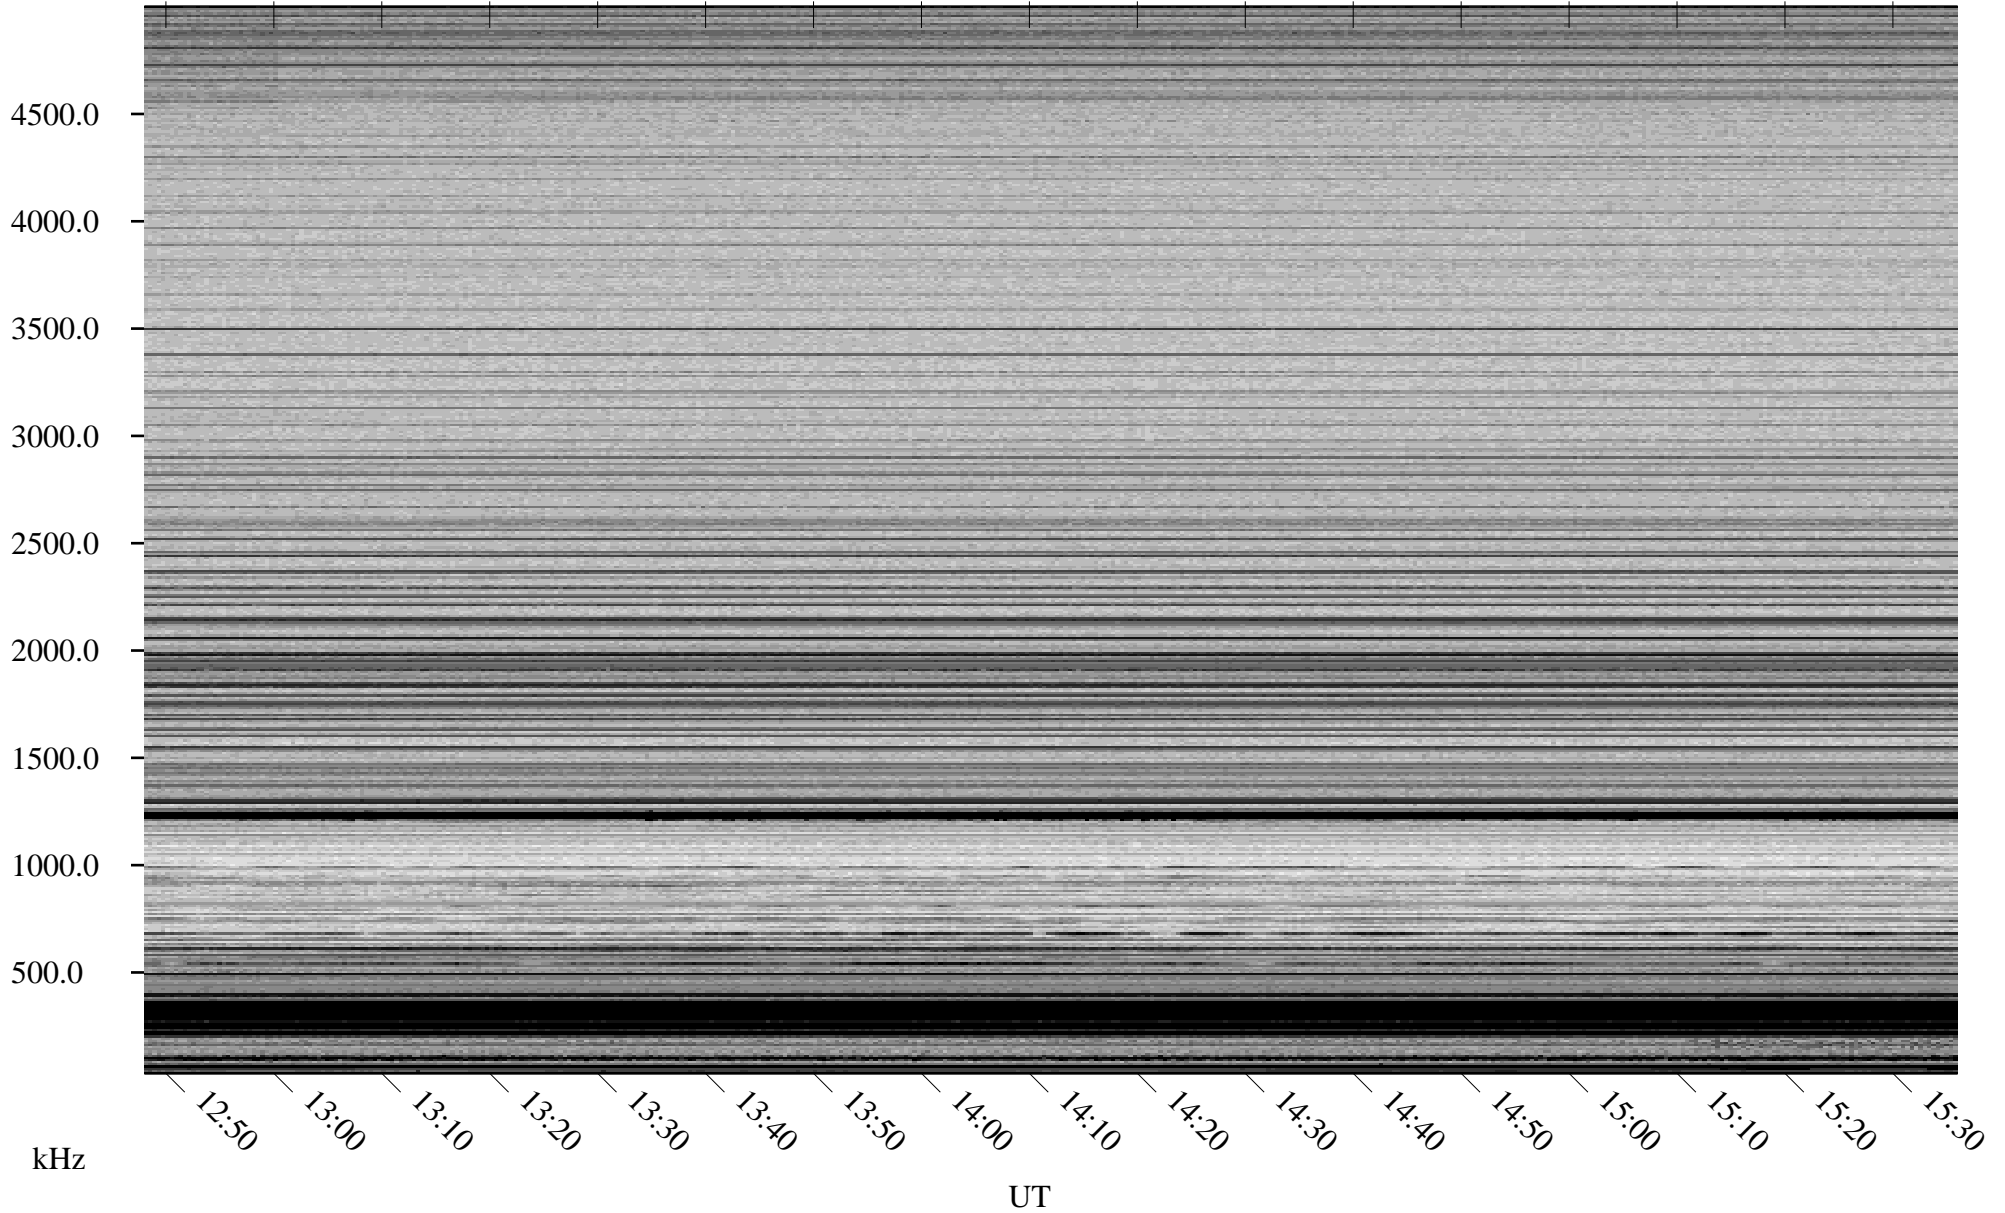

03/10/2008 Churchill, Manitoba

Linear Scale Black = 161 White = 15

ch08070l.r00SUm max_12

Page 1

03/10/2008 Churchill, Manitoba

Linear Scale Black = 161 White = 15

ch08070l.r00SUm max_12

Page 2

03/11/2008 Churchill, Manitoba

Linear Scale Black = 161 White = 15

ch08070l.r00SUm max_12

Page 3

03/11/2008 Churchill, Manitoba

Linear Scale Black = 161 White = 15

ch08070l.r00SUm max_12

Page 4

03/11/2008 Churchill, Manitoba

Linear Scale Black = 161 White = 15

ch08070l.r00SUm max_12

Page 5

03/11/2008 Churchill, Manitoba

Linear Scale Black = 161 White = 15

ch08070l.r00SUm max_12

Page 6

03/11/2008 Churchill, Manitoba

Linear Scale Black = 161 White = 15

ch08070l.r00SUm max_12

Page 7

03/11/2008 Churchill, Manitoba

Linear Scale Black = 161 White = 15

ch08070l.r00SUm max_12

Page 8