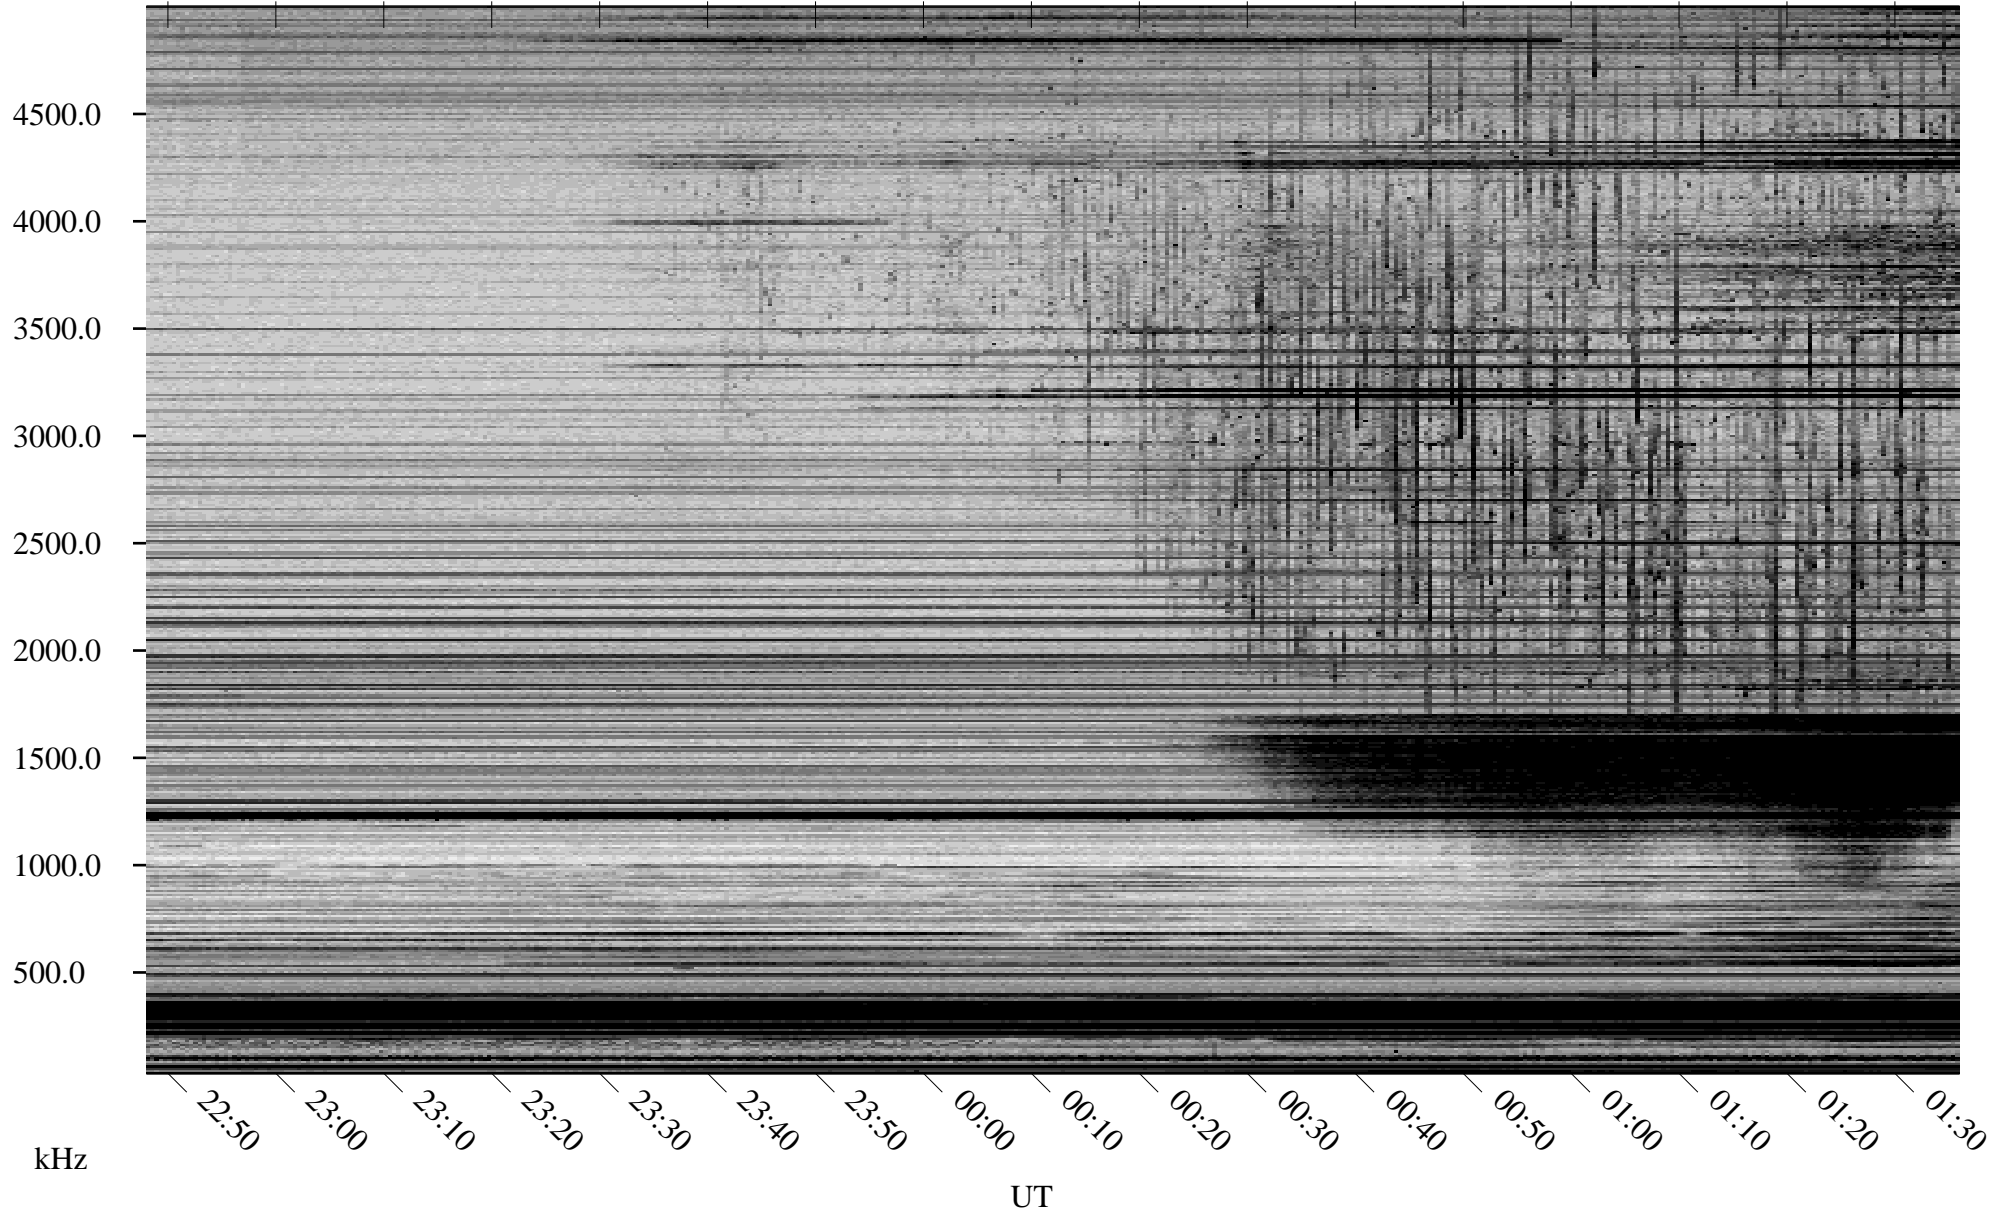

# 03/12/2008 Churchill, Manitoba

Linear Scale    Black = 161    White = 15

ch08072l.r00SUm max\_12

Page 1

# 03/12/2008 Churchill, Manitoba

Linear Scale    Black = 161    White = 15

ch08072l.r00SUm max\_12

Page 2

# 03/13/2008 Churchill, Manitoba

Linear Scale    Black = 161    White = 15

ch08072l.r00SUm max\_12

Page 3

# 03/13/2008 Churchill, Manitoba

Linear Scale    Black = 161    White = 15

ch08072l.r00SUm max\_12

Page 4