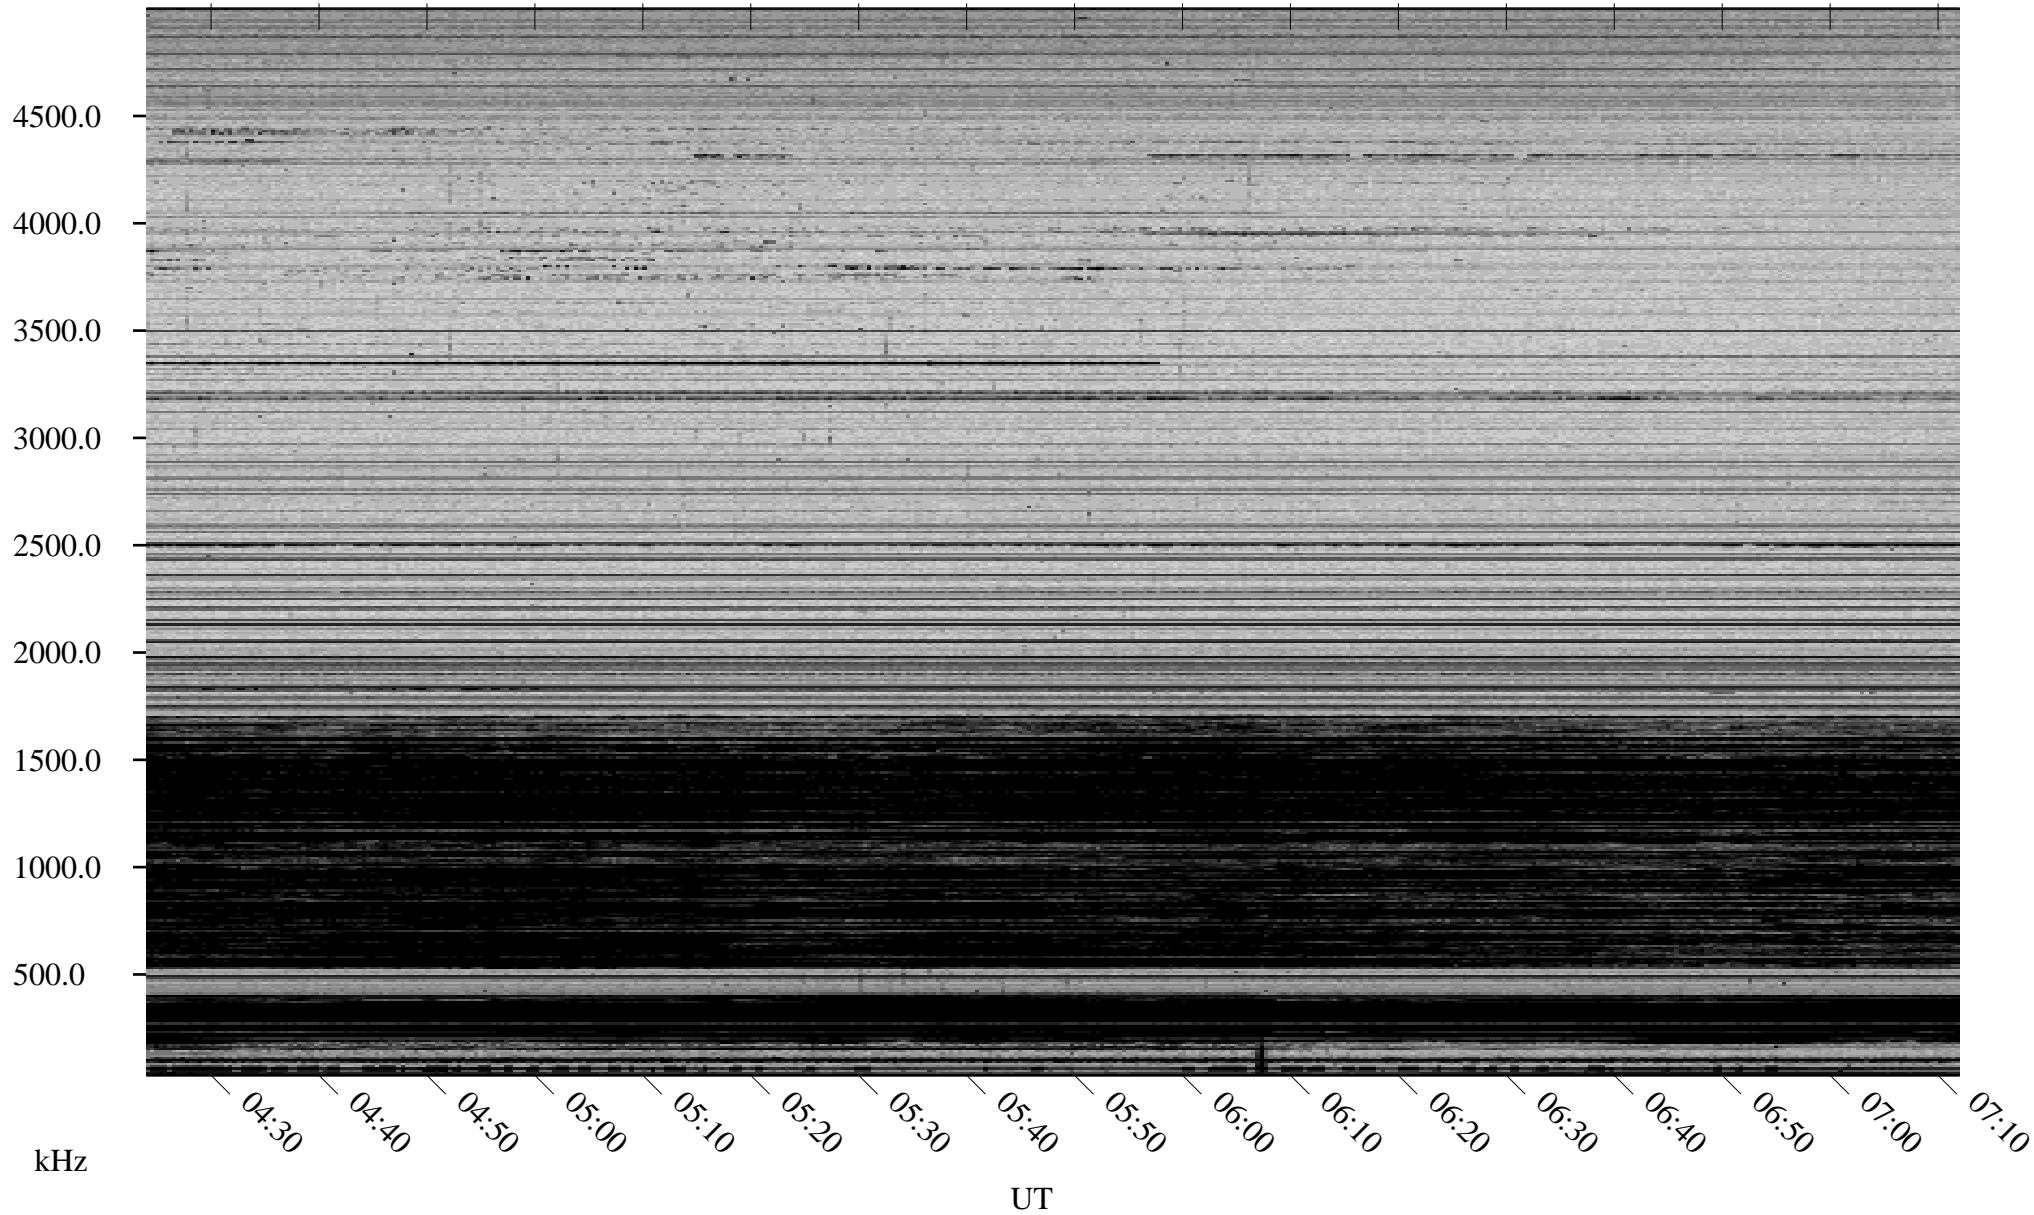

# 03/12/2008 Churchill, Manitoba

Linear Scale    Black = 161    White = 15

ch08072l.r00SUm max\_12

Page 2

# 03/13/2008 Churchill, Manitoba

Linear Scale    Black = 161    White = 15

ch08072l.r00SUm max\_12

Page 3

# 03/13/2008 Churchill, Manitoba

Linear Scale    Black = 161    White = 15

ch08072l.r00SUm max\_12

Page 4

# 03/13/2008 Churchill, Manitoba

Linear Scale    Black = 161    White = 15

ch08072l.r00SUm max\_12

Page 5