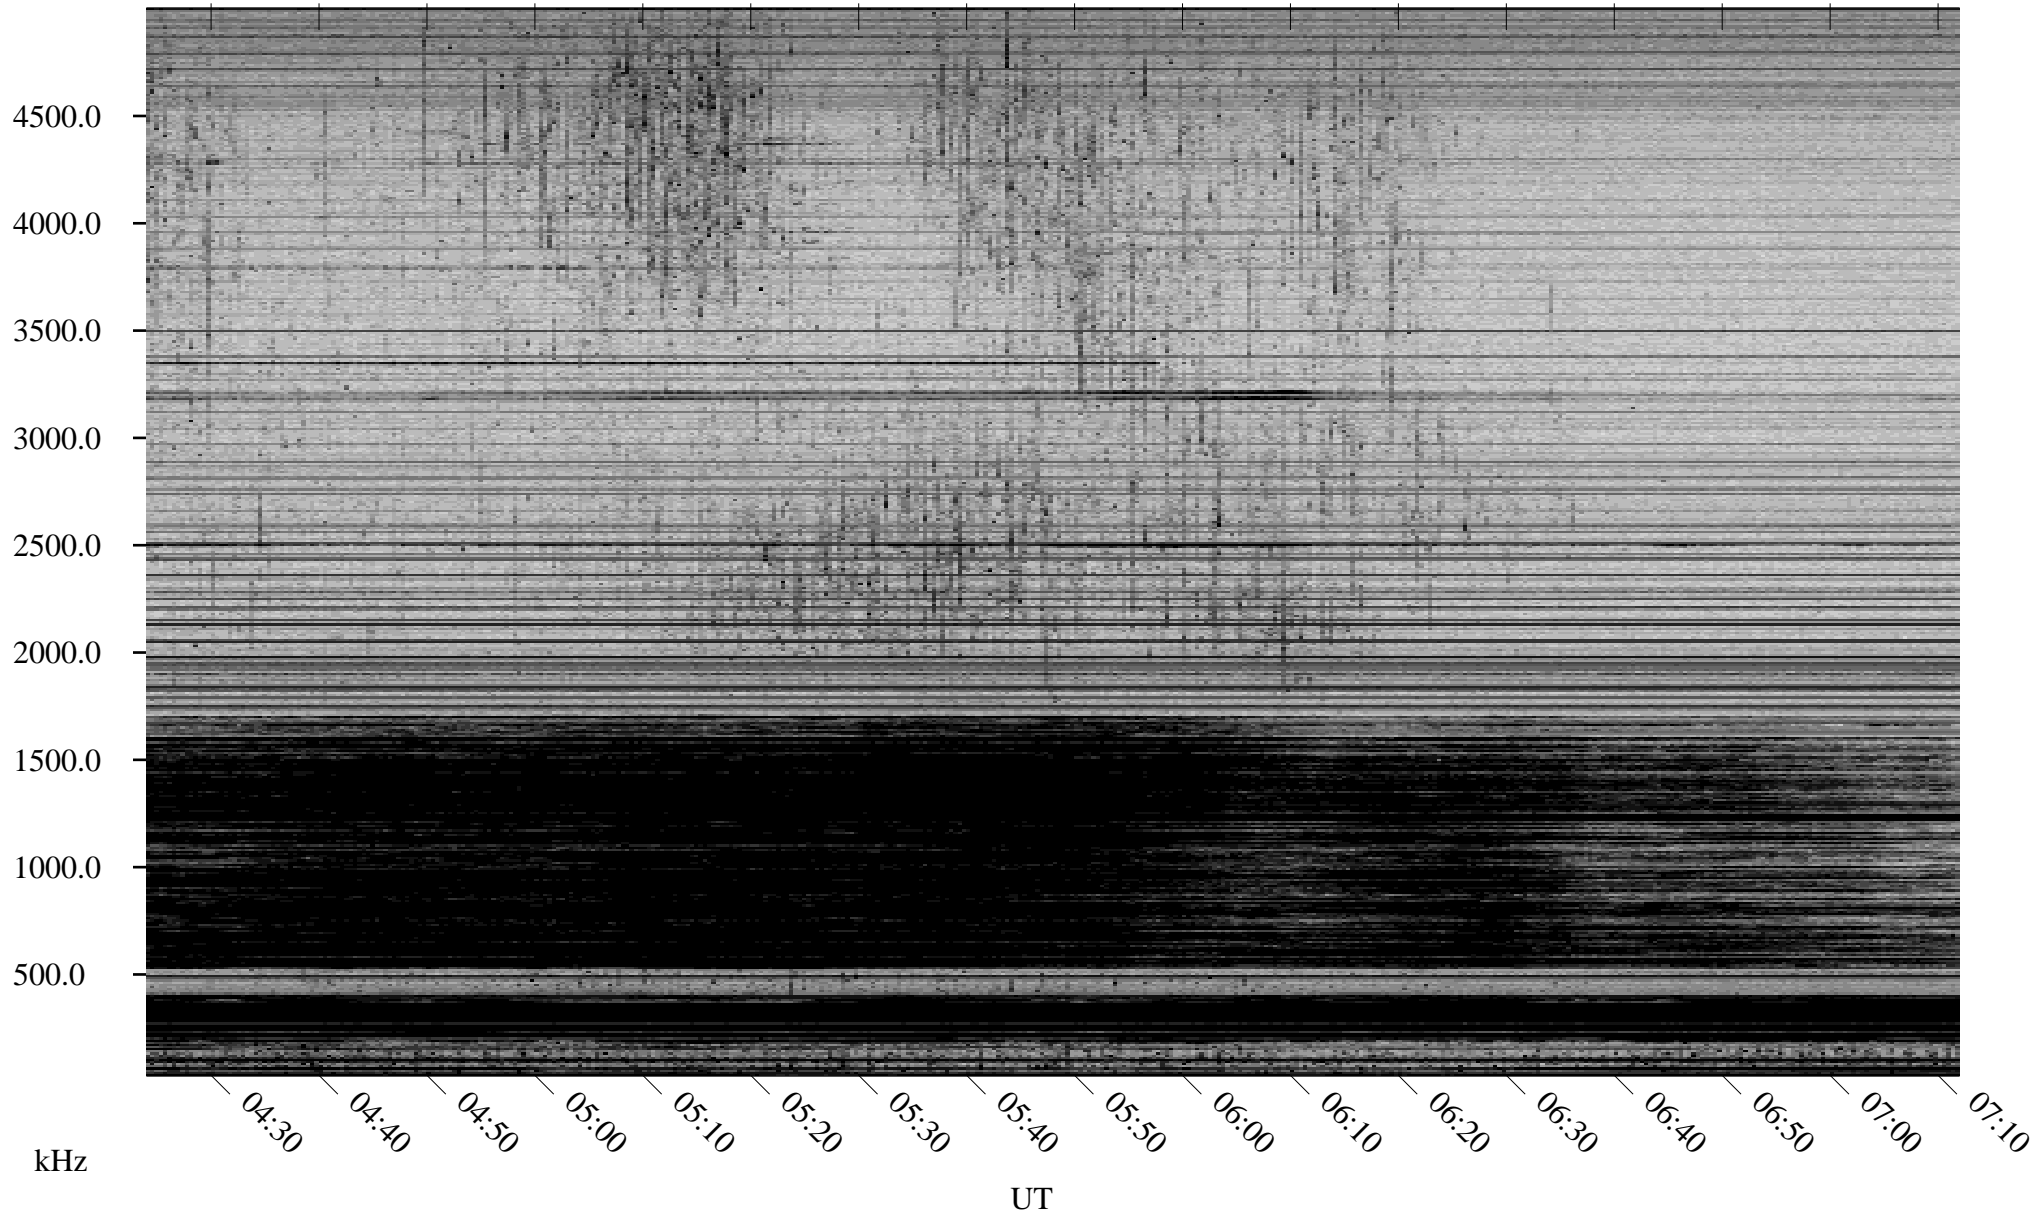

# 03/13/2008 Churchill, Manitoba

Linear Scale    Black = 161    White = 15

ch08073l.r00SUm max\_12

Page 1

# 03/13/2008 Churchill, Manitoba

Linear Scale    Black = 161    White = 15

ch080731.r00SUm max\_12

Page 2

# 03/14/2008 Churchill, Manitoba

Linear Scale    Black = 161    White = 15

ch080731.r00SUm max\_12

Page 3

# 03/14/2008 Churchill, Manitoba

Linear Scale    Black = 161    White = 15

ch080731.r00SUm max\_12

Page 4