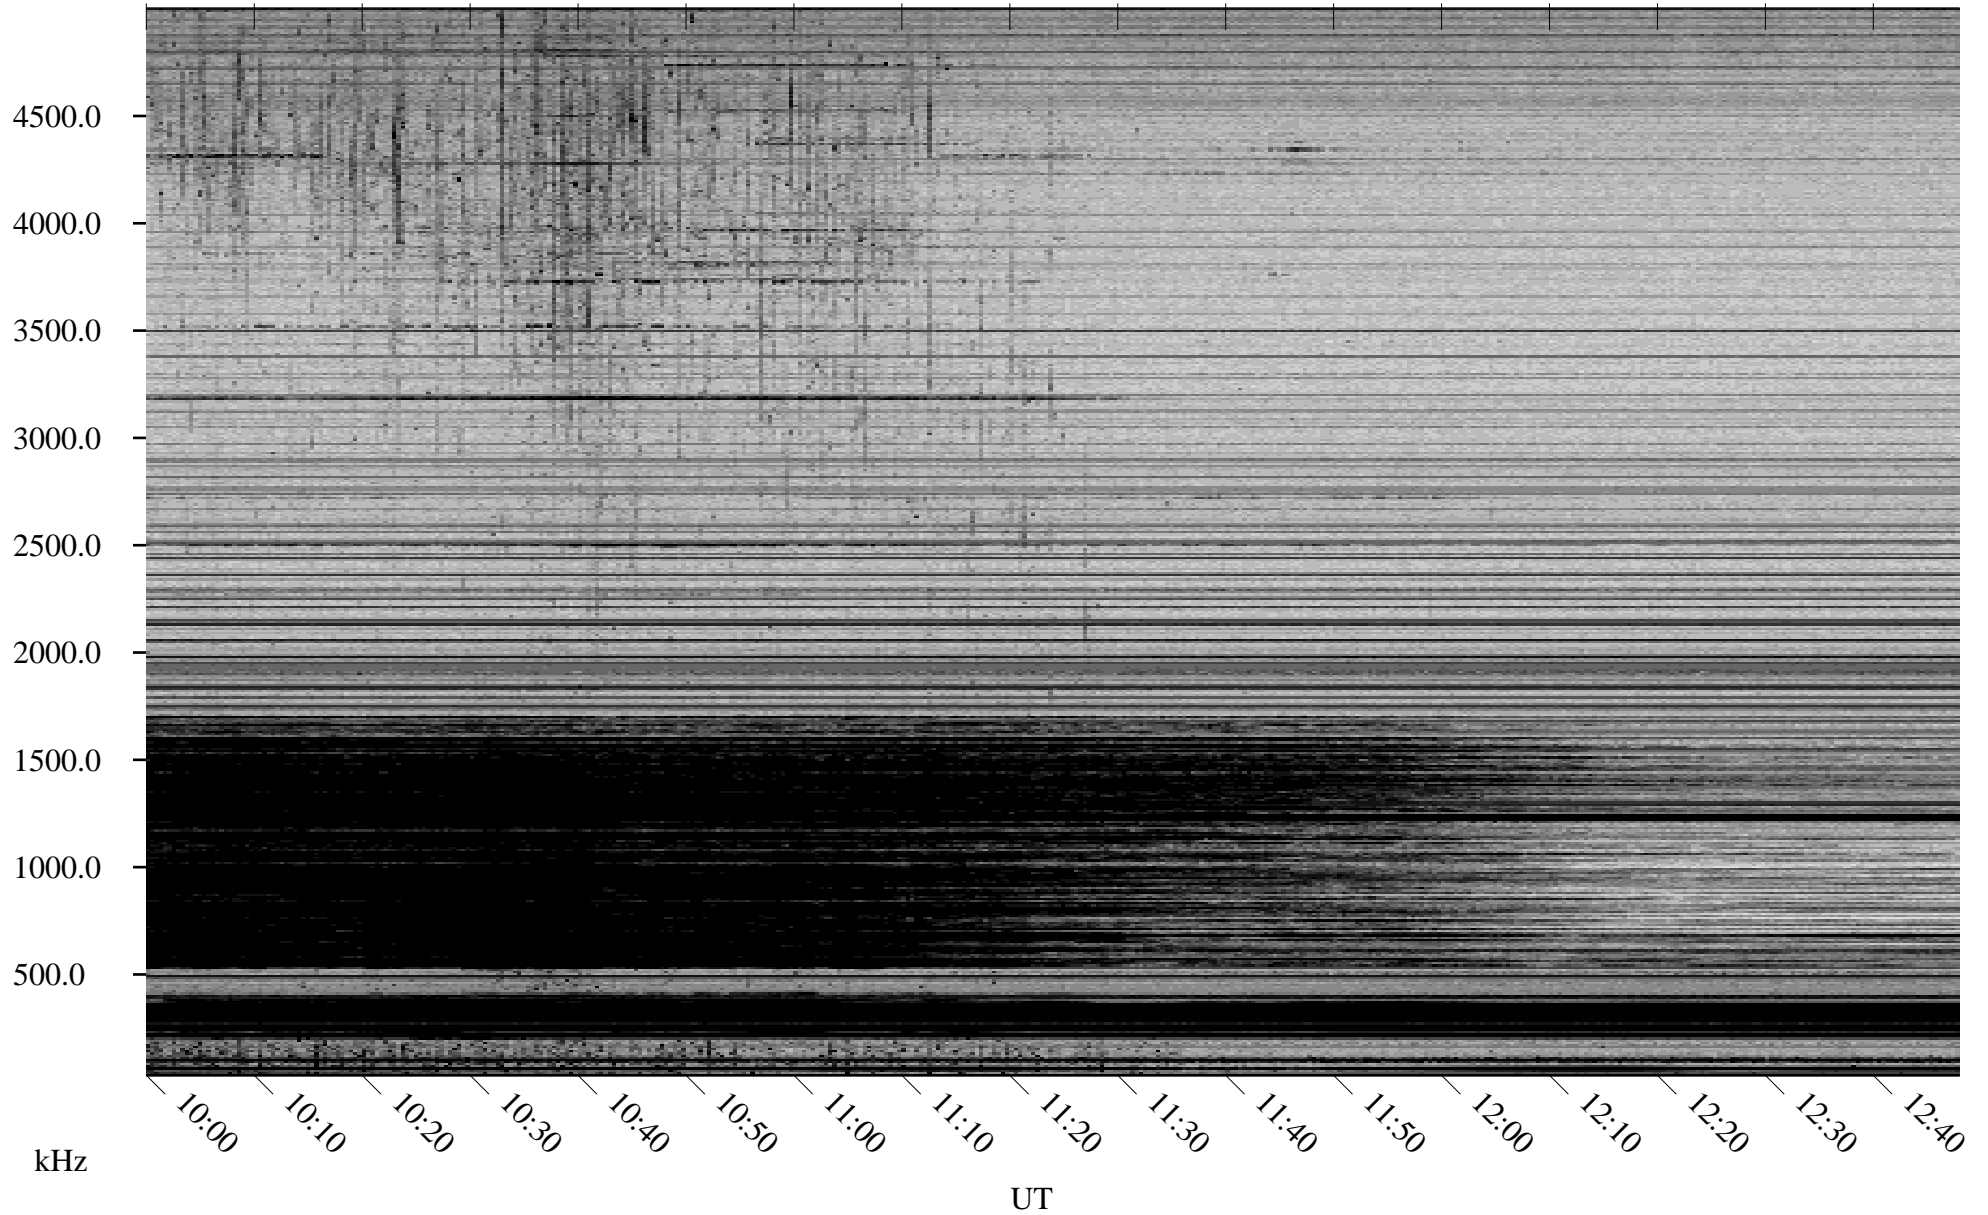

# 03/14/2008 Churchill, Manitoba

Linear Scale    Black = 161    White = 15

ch080731.r00SUm max\_12

Page 5

# 03/14/2008 Churchill, Manitoba

Linear Scale    Black = 161    White = 15

ch080731.r00SUm max\_12

Page 6

# 03/14/2008 Churchill, Manitoba

Linear Scale    Black = 161    White = 15

ch080731.r00SUm max\_12