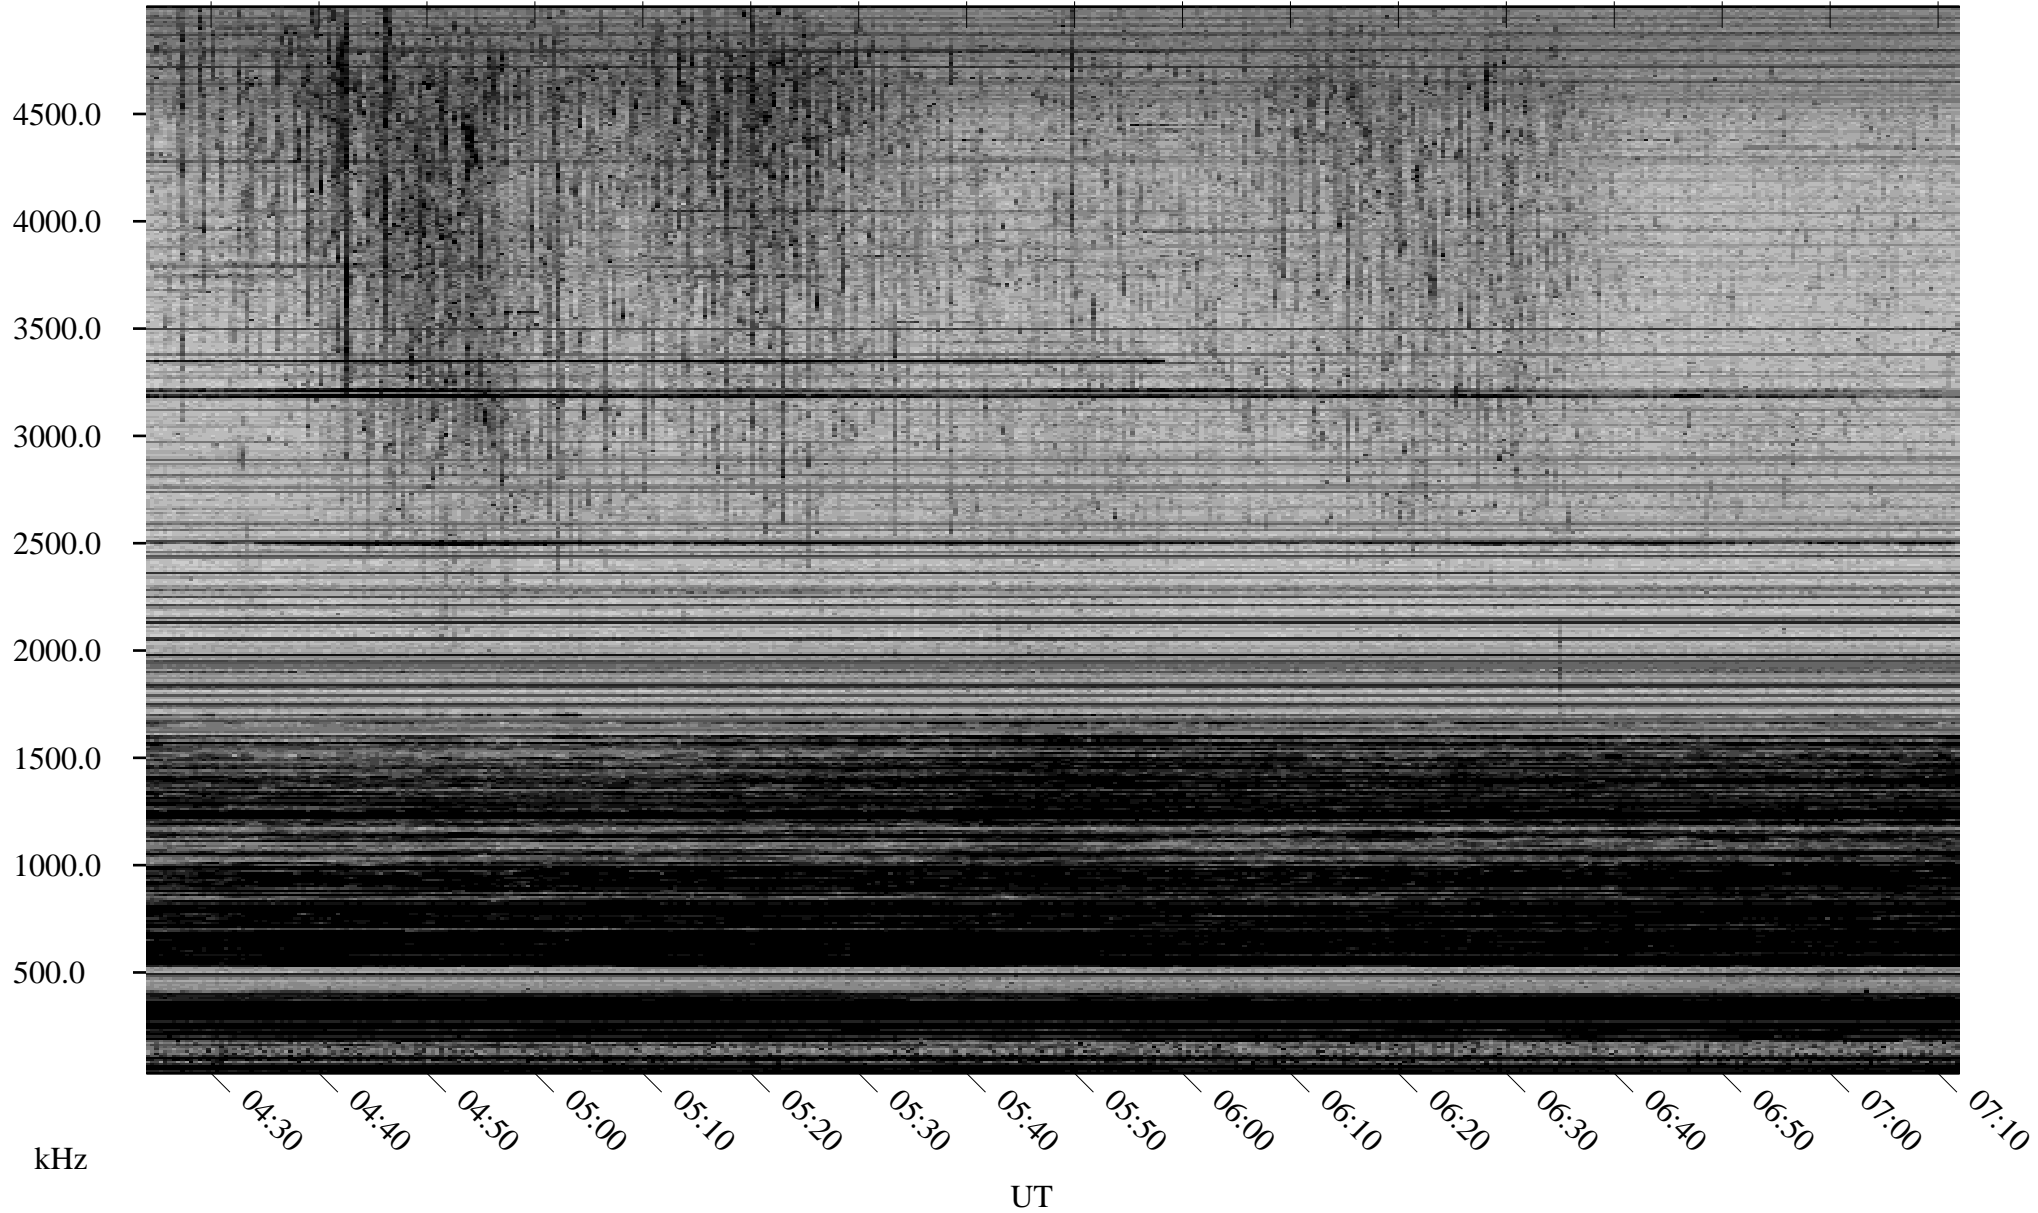

# 03/14/2008 Churchill, Manitoba

Linear Scale    Black = 161    White = 15

ch08074l.r00SUm max\_12

Page 1

# 03/14/2008 Churchill, Manitoba

Linear Scale    Black = 161    White = 15

ch08074l.r00SUm max\_12

Page 2

# 03/15/2008 Churchill, Manitoba

Linear Scale    Black = 161    White = 15

ch08074l.r00SUm max\_12

Page 3

# 03/15/2008 Churchill, Manitoba

Linear Scale    Black = 161    White = 15

ch08074l.r00SUm max\_12

Page 4