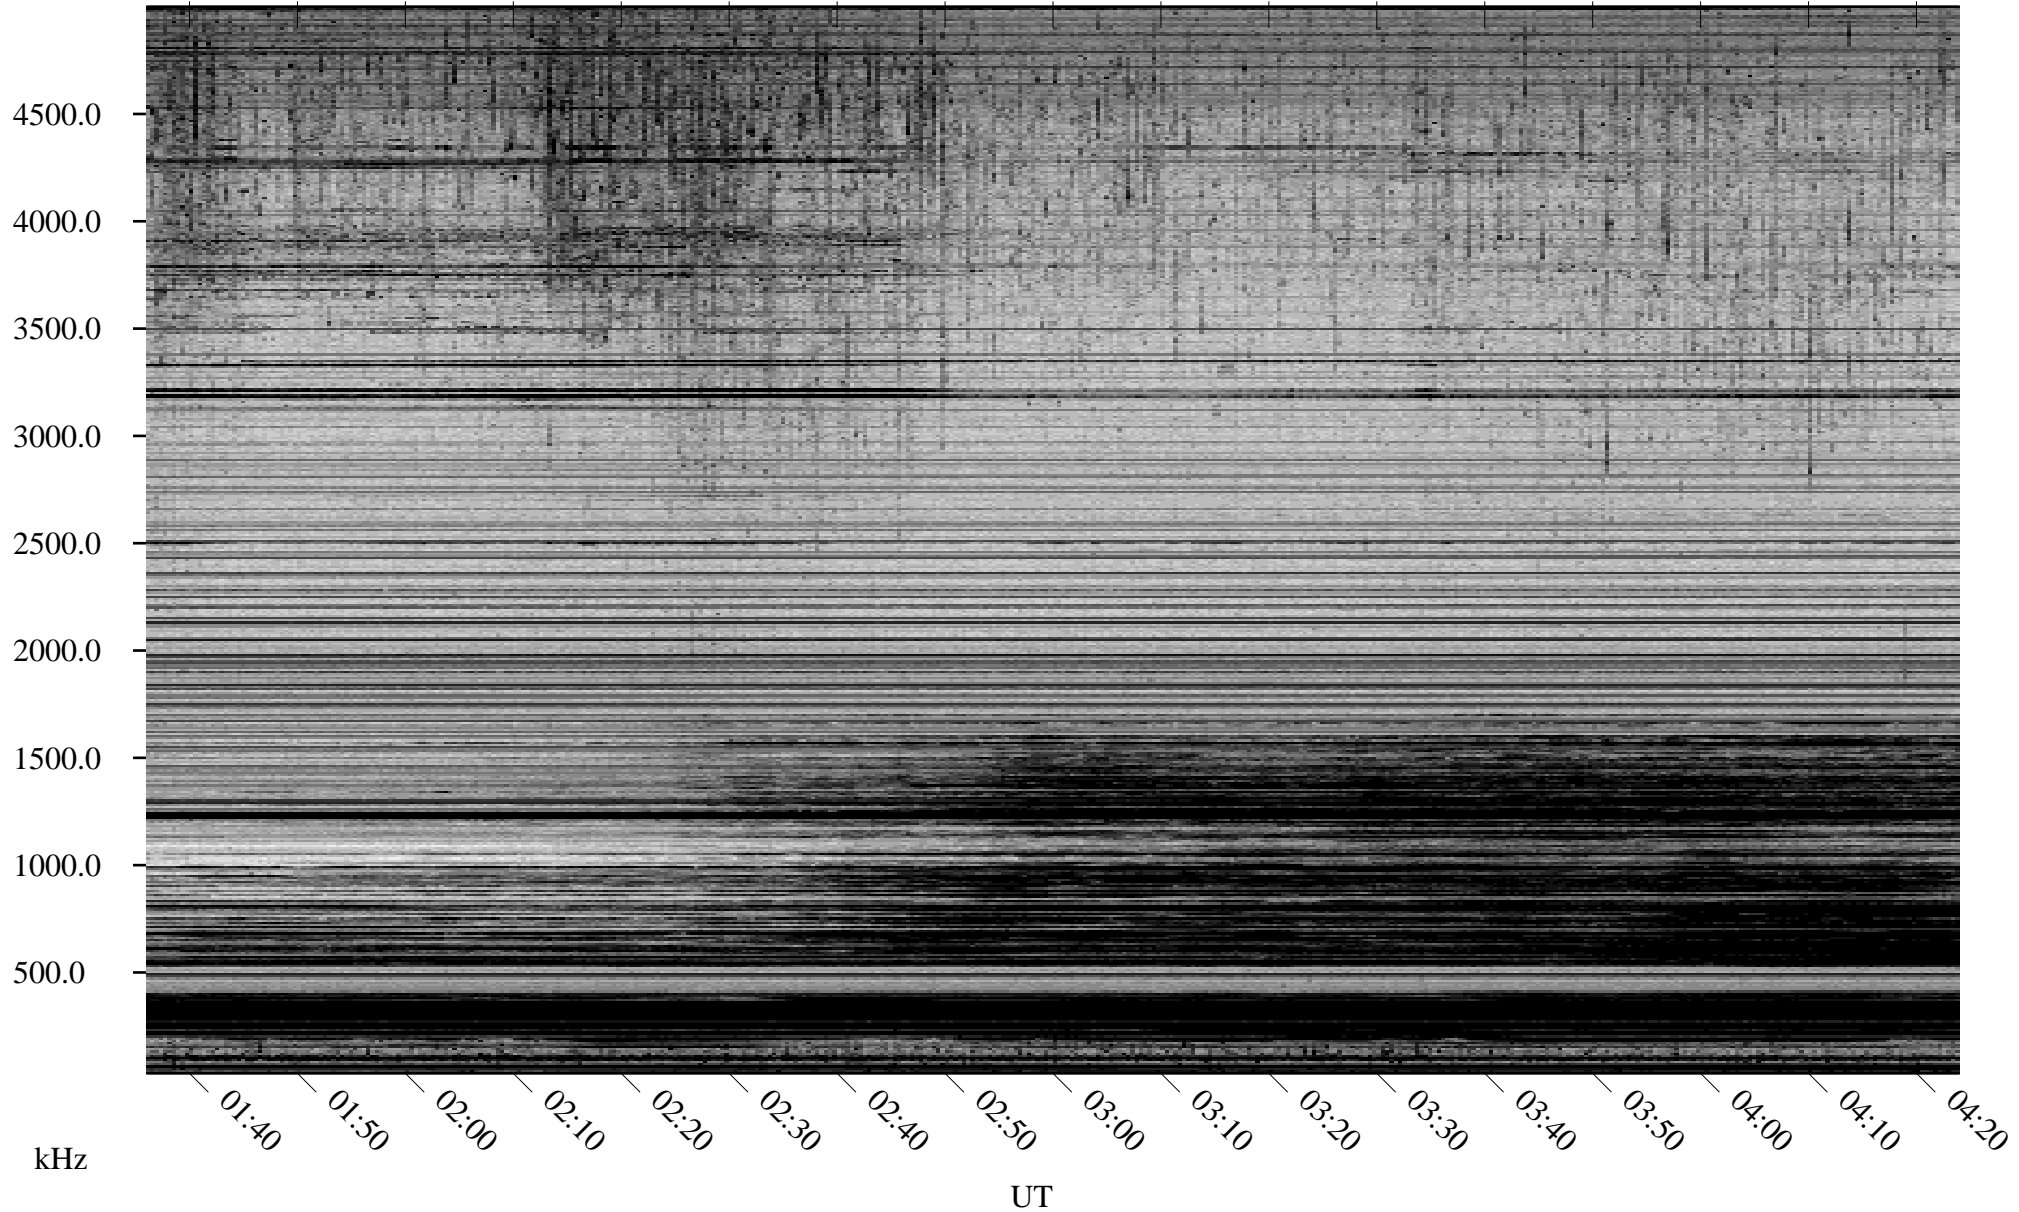

# 03/14/2008 Churchill, Manitoba

Linear Scale    Black = 161    White = 15

ch08074l.r00SUm max\_12

Page 1

# 03/14/2008 Churchill, Manitoba

Linear Scale    Black = 161    White = 15

ch08074l.r00SUm max\_12

Page 2

# 03/15/2008 Churchill, Manitoba

Linear Scale    Black = 161    White = 15

ch08074l.r00SUm max\_12

Page 3

# 03/15/2008 Churchill, Manitoba

Linear Scale    Black = 161    White = 15

ch08074l.r00SUm max\_12

Page 4