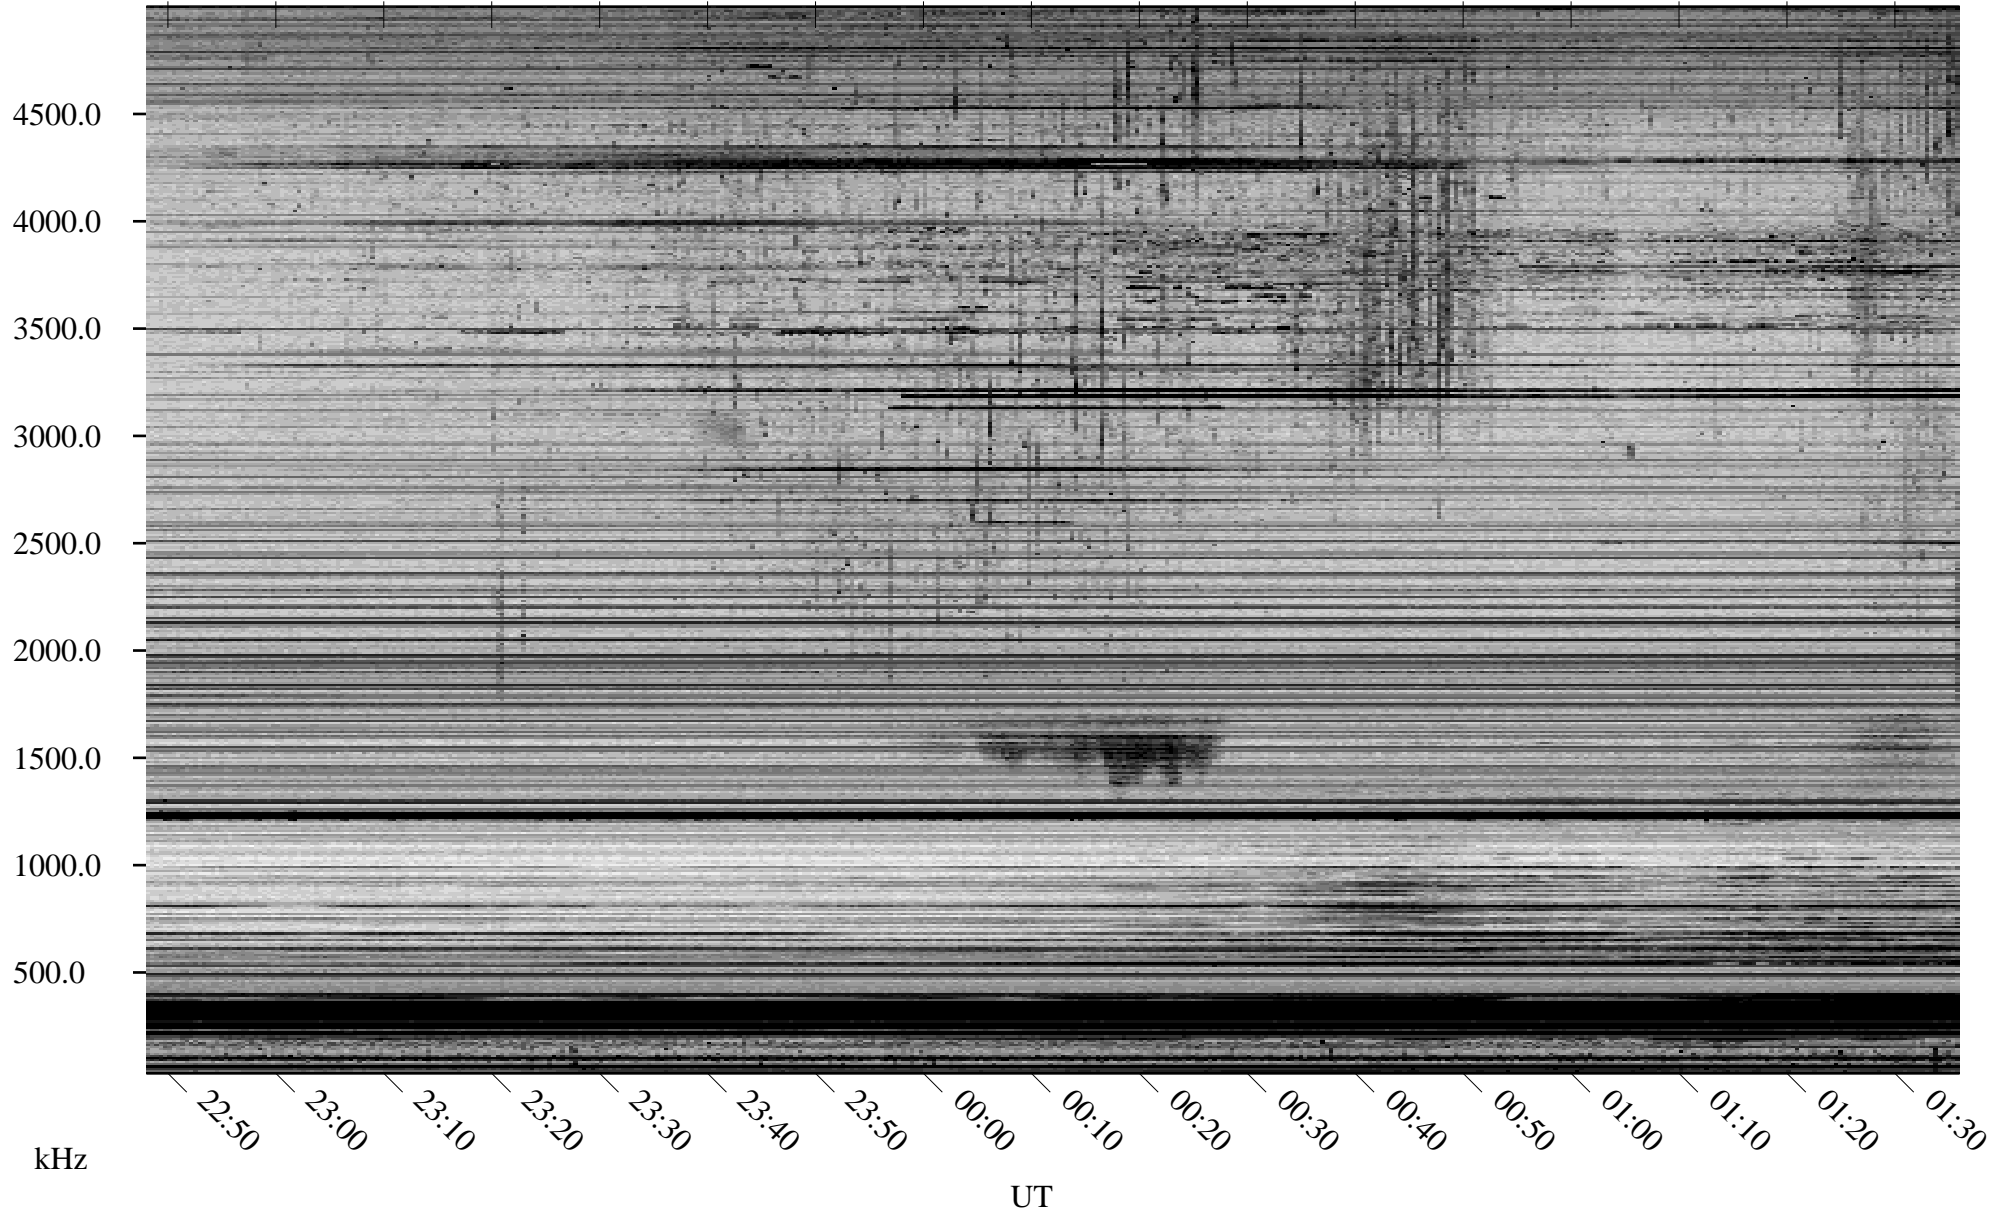

# 03/14/2008 Churchill, Manitoba

Linear Scale    Black = 161    White = 15

ch08074l.r00SUm max\_12

Page 1

# 03/14/2008 Churchill, Manitoba

Linear Scale    Black = 161    White = 15

ch08074l.r00SUm max\_12

Page 2

# 03/15/2008 Churchill, Manitoba

Linear Scale    Black = 161    White = 15

ch08074l.r00SUm max\_12

Page 3

# 03/15/2008 Churchill, Manitoba

Linear Scale    Black = 161    White = 15

ch08074l.r00SUm max\_12

Page 4