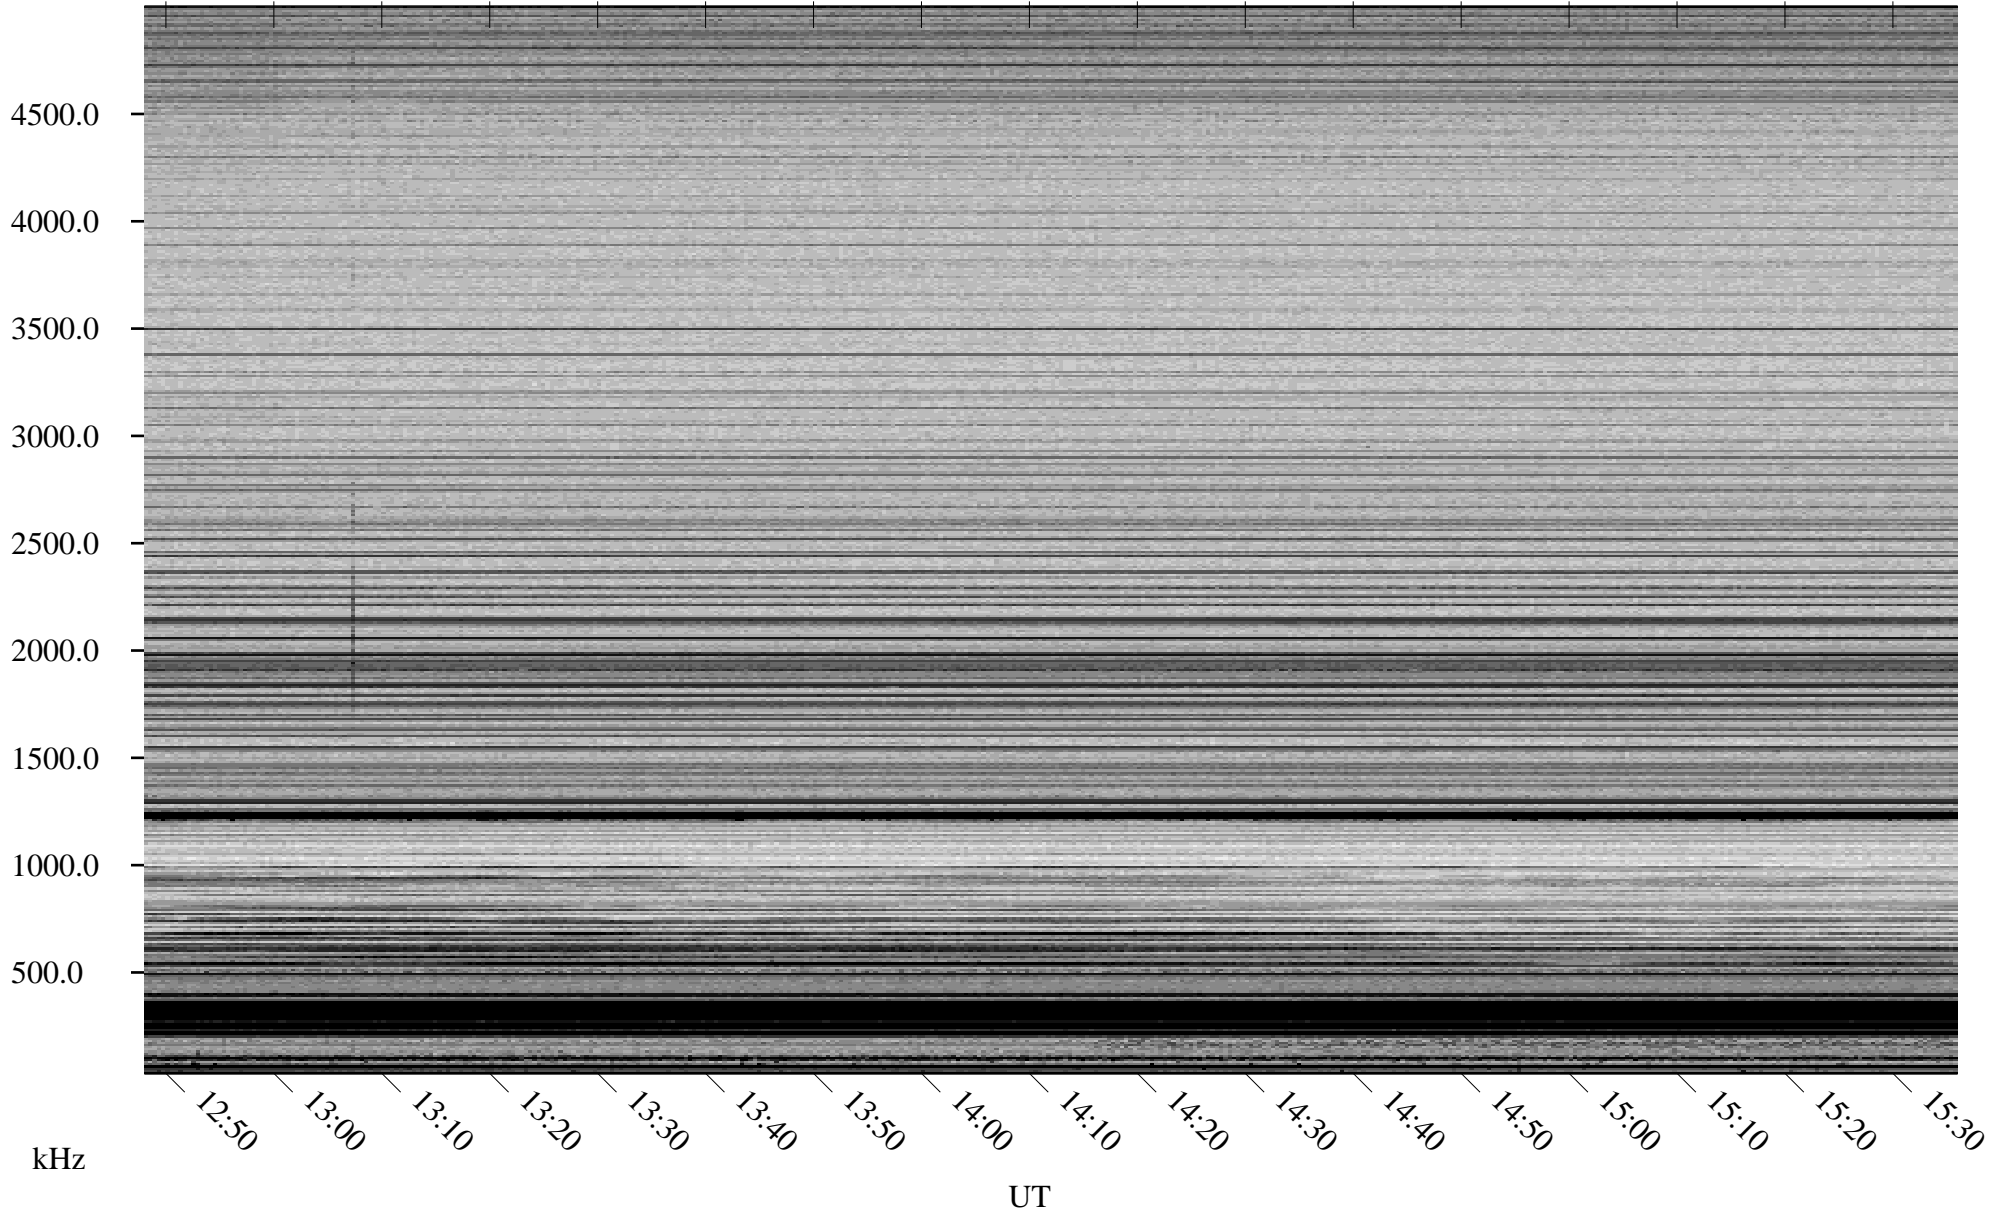

# 03/15/2008 Churchill, Manitoba

Linear Scale    Black = 161    White = 15

ch08074l.r00SUm max\_12

Page 5

# 03/15/2008 Churchill, Manitoba

Linear Scale    Black = 161    White = 15

ch08074l.r00SUm max\_12

Page 6

# 03/15/2008 Churchill, Manitoba

Linear Scale    Black = 161    White = 15

ch08074l.r00SUm max\_12

Page 7

# 03/15/2008 Churchill, Manitoba

Linear Scale    Black = 161    White = 15

ch08074l.r00SUm max\_12

Page 8