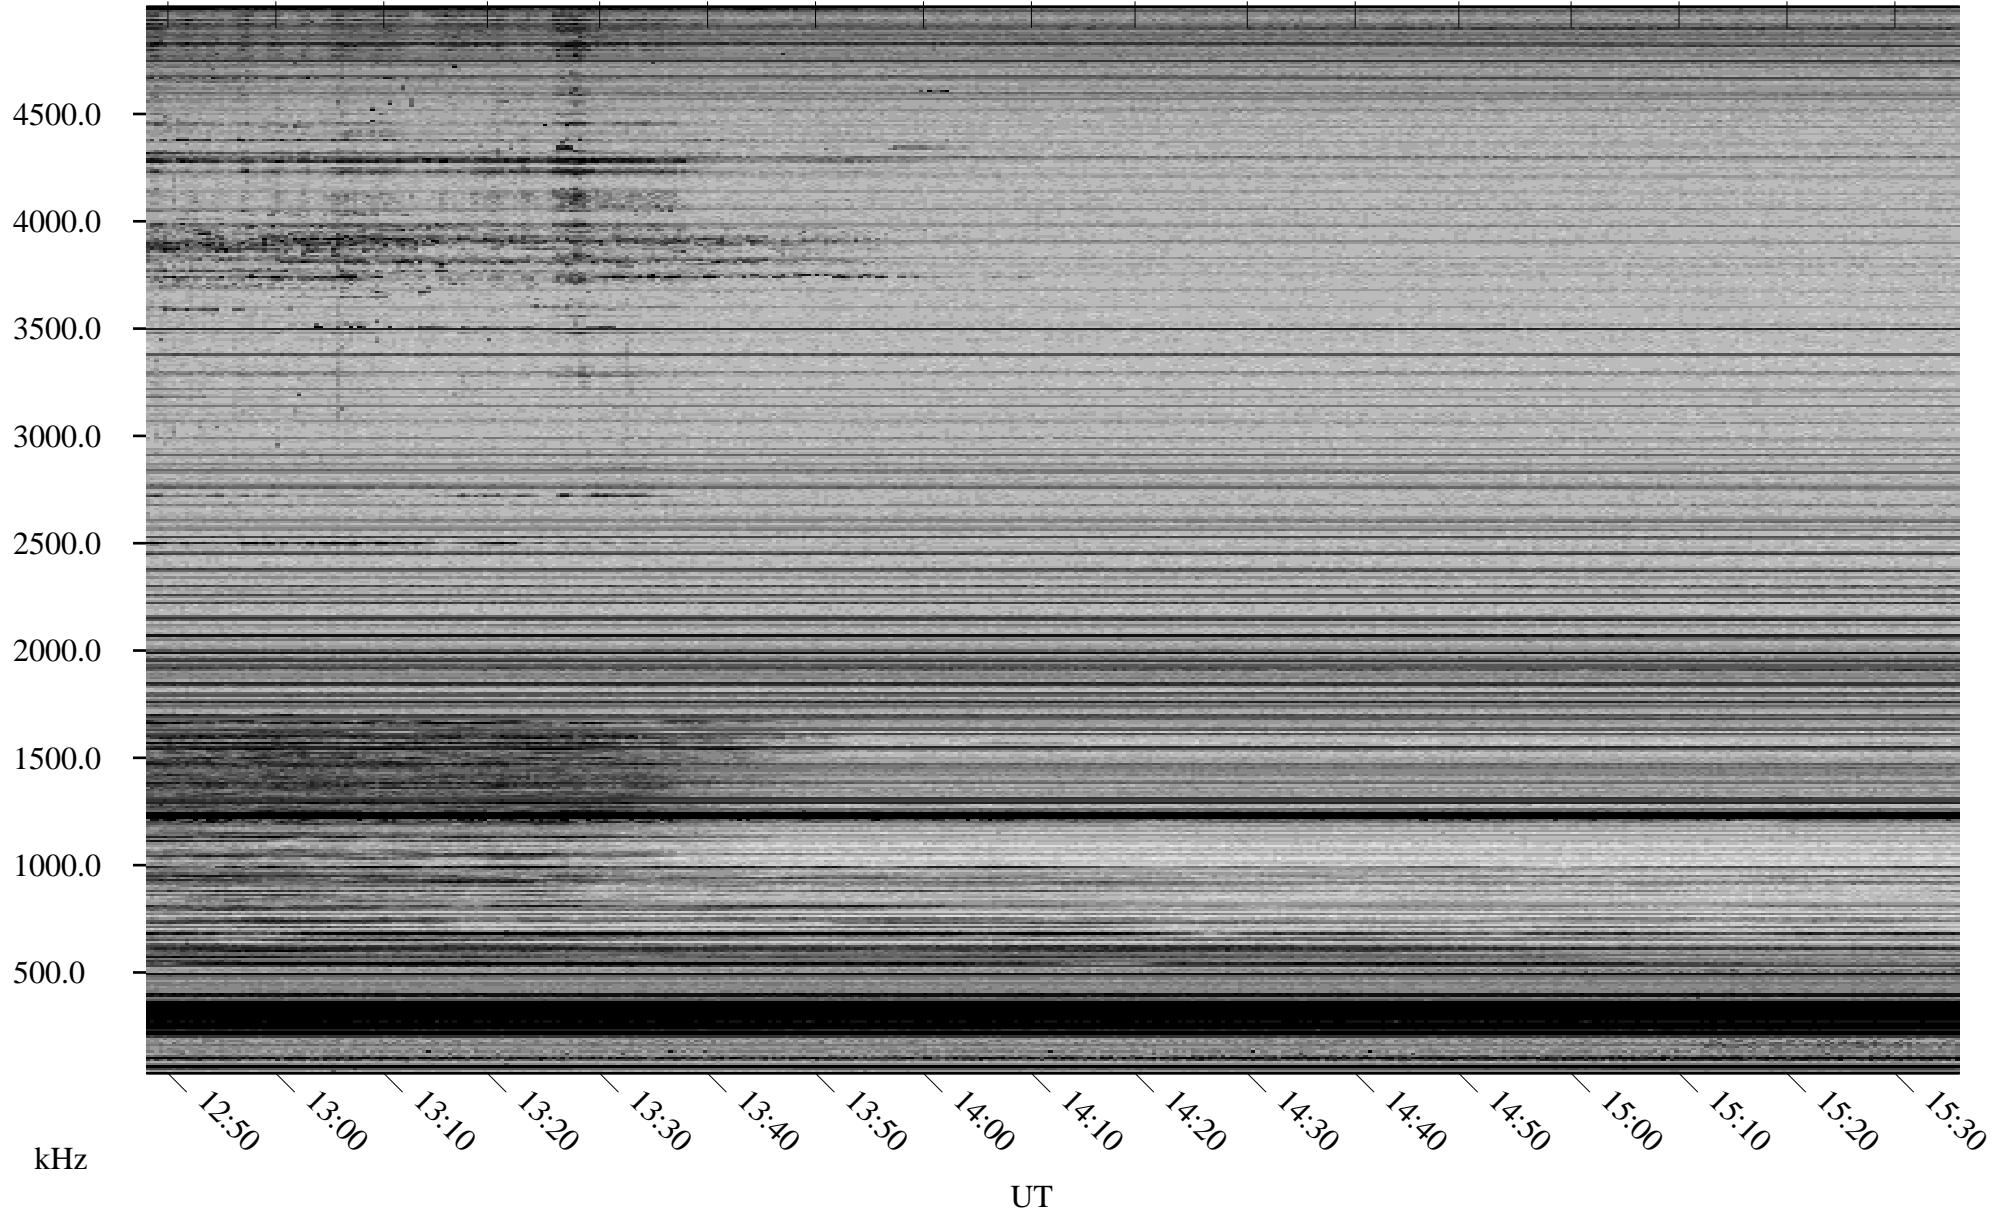

03/15/2008 Churchill, Manitoba

Linear Scale Black = 161 White = 15

ch080751.r00SUm max_12

Page 1

03/15/2008 Churchill, Manitoba

Linear Scale Black = 161 White = 15

ch080751.r00SUm max_12

Page 2

03/16/2008 Churchill, Manitoba

Linear Scale Black = 161 White = 15

ch080751.r00SUm max_12

Page 3

03/16/2008 Churchill, Manitoba

Linear Scale Black = 161 White = 15

ch080751.r00SUm max_12

Page 4

03/16/2008 Churchill, Manitoba

Linear Scale Black = 161 White = 15

ch080751.r00SUm max_12

Page 5

03/16/2008 Churchill, Manitoba

Linear Scale Black = 161 White = 15

ch080751.r00SUm max_12

Page 6

03/16/2008 Churchill, Manitoba

Linear Scale Black = 161 White = 15

ch080751.r00SUm max_12

Page 7

03/16/2008 Churchill, Manitoba

Linear Scale Black = 161 White = 15

ch080751.r00SUm max_12