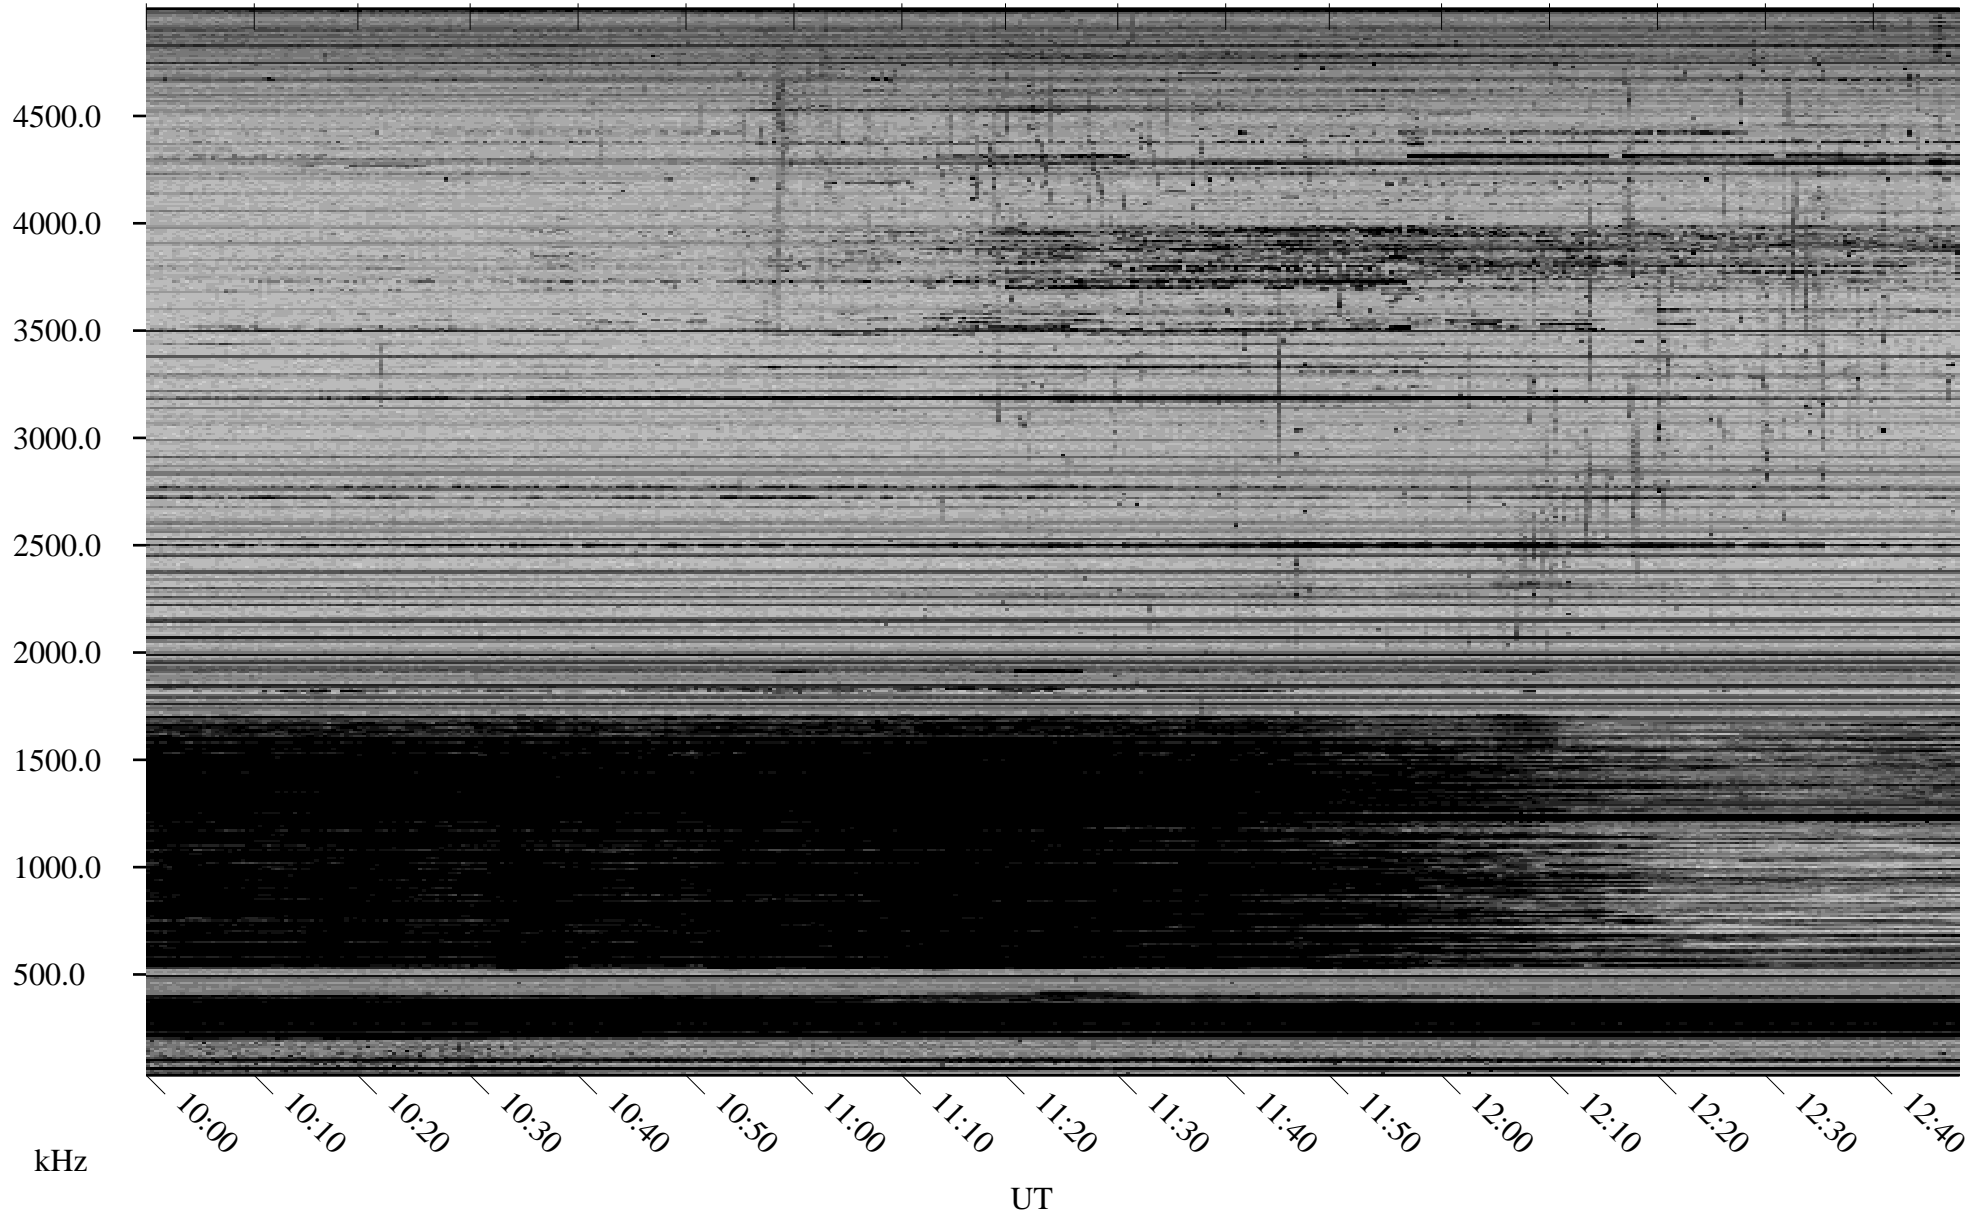

03/15/2008 Churchill, Manitoba

Linear Scale Black = 161 White = 15

ch080751.r00SUm max_12

Page 1

03/15/2008 Churchill, Manitoba

Linear Scale Black = 161 White = 15

ch080751.r00SUm max_12

Page 2

03/16/2008 Churchill, Manitoba

Linear Scale Black = 161 White = 15

ch080751.r00SUm max_12

Page 3

03/16/2008 Churchill, Manitoba

Linear Scale Black = 161 White = 15

ch080751.r00SUm max_12

Page 4

03/16/2008 Churchill, Manitoba

Linear Scale Black = 161 White = 15

ch080751.r00SUm max_12

Page 5

03/16/2008 Churchill, Manitoba

Linear Scale Black = 161 White = 15

ch080751.r00SUm max_12

Page 6

03/16/2008 Churchill, Manitoba

Linear Scale Black = 161 White = 15

ch080751.r00SUm max_12

Page 7

03/16/2008 Churchill, Manitoba

Linear Scale Black = 161 White = 15

ch080751.r00SUm max_12