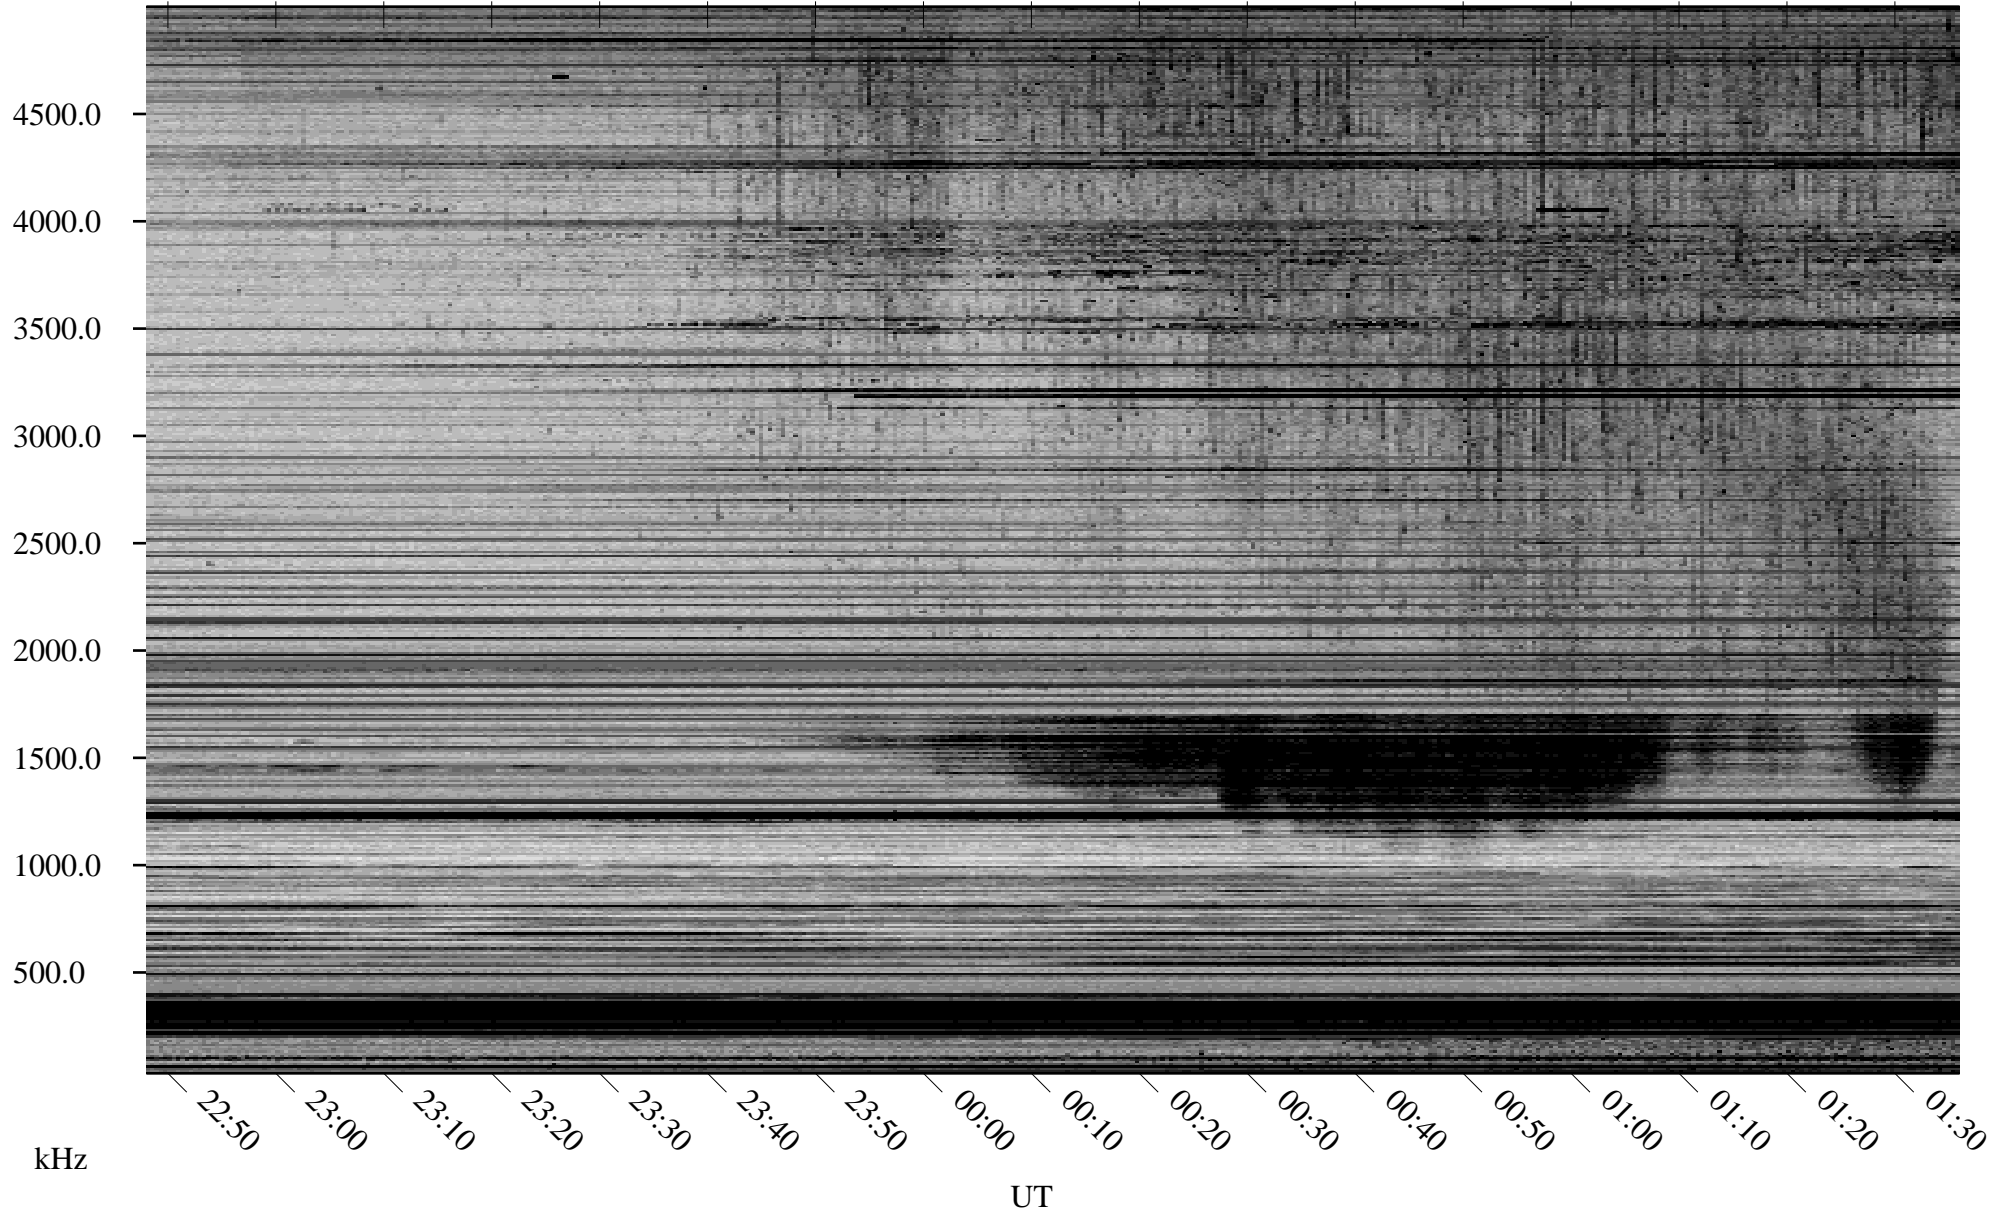

03/15/2008 Churchill, Manitoba

Linear Scale Black = 161 White = 15

ch080751.r00SUm max_12

Page 1

03/15/2008 Churchill, Manitoba

Linear Scale Black = 161 White = 15

ch080751.r00SUm max_12

Page 2

03/16/2008 Churchill, Manitoba

Linear Scale Black = 161 White = 15

ch080751.r00SUm max_12

Page 3

03/16/2008 Churchill, Manitoba

Linear Scale Black = 161 White = 15

ch080751.r00SUm max_12

Page 4

03/16/2008 Churchill, Manitoba

Linear Scale Black = 161 White = 15

ch080751.r00SUm max_12

Page 5

03/16/2008 Churchill, Manitoba

Linear Scale Black = 161 White = 15

ch080751.r00SUm max_12

Page 6

03/16/2008 Churchill, Manitoba

Linear Scale Black = 161 White = 15

ch080751.r00SUm max_12

Page 7

03/16/2008 Churchill, Manitoba

Linear Scale Black = 161 White = 15

ch080751.r00SUm max_12