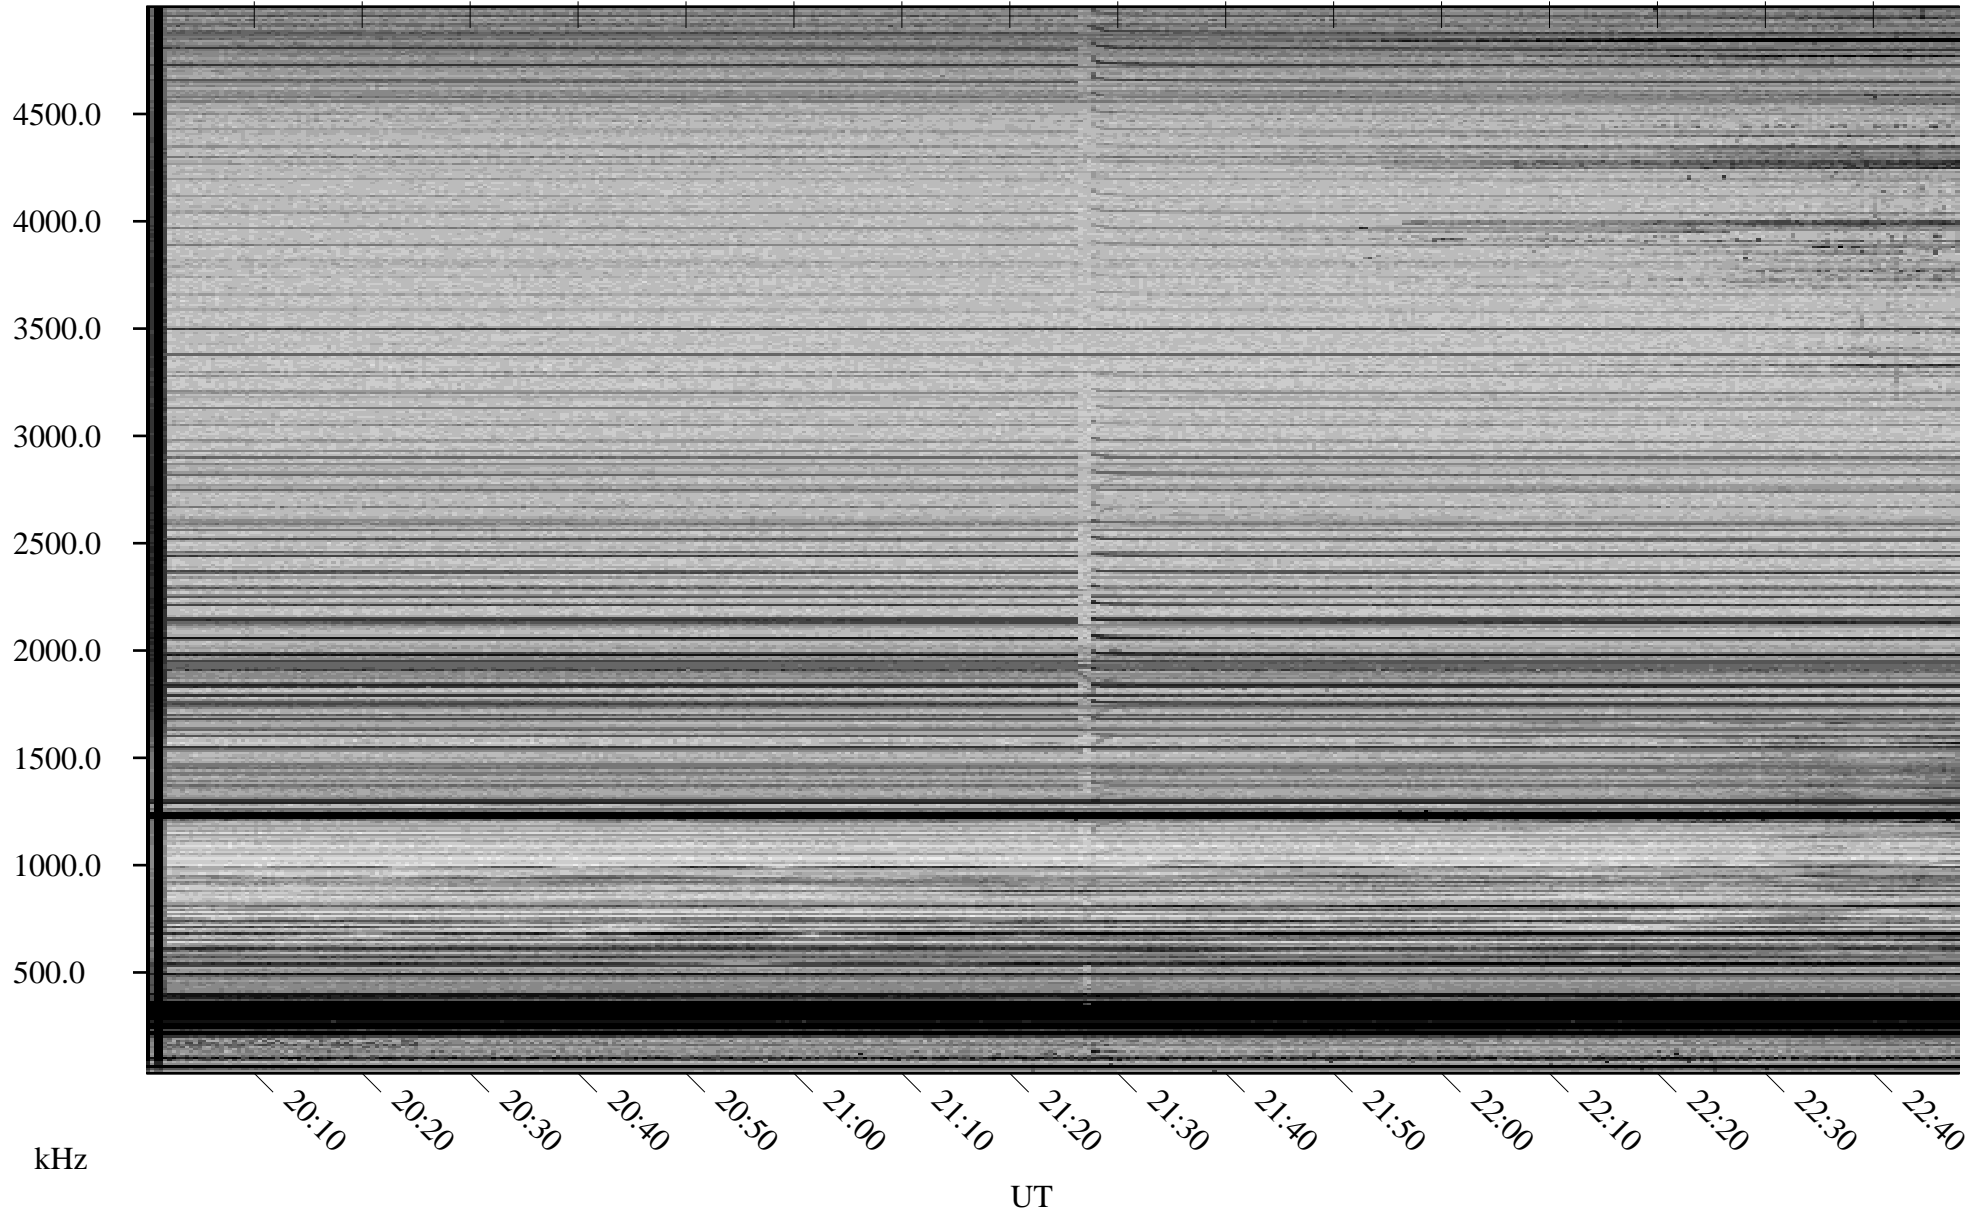

# 03/16/2008 Churchill, Manitoba

Linear Scale    Black = 161    White = 15

ch08076l.r00SUm max\_12

Page 1

# 03/16/2008 Churchill, Manitoba

Linear Scale    Black = 161    White = 15

ch08076l.r00SUm max\_12

Page 2

# 03/17/2008 Churchill, Manitoba

Linear Scale    Black = 161    White = 15

ch08076l.r00SUm max\_12

Page 3

# 03/17/2008 Churchill, Manitoba

Linear Scale    Black = 161    White = 15

ch08076l.r00SUm max\_12

Page 4