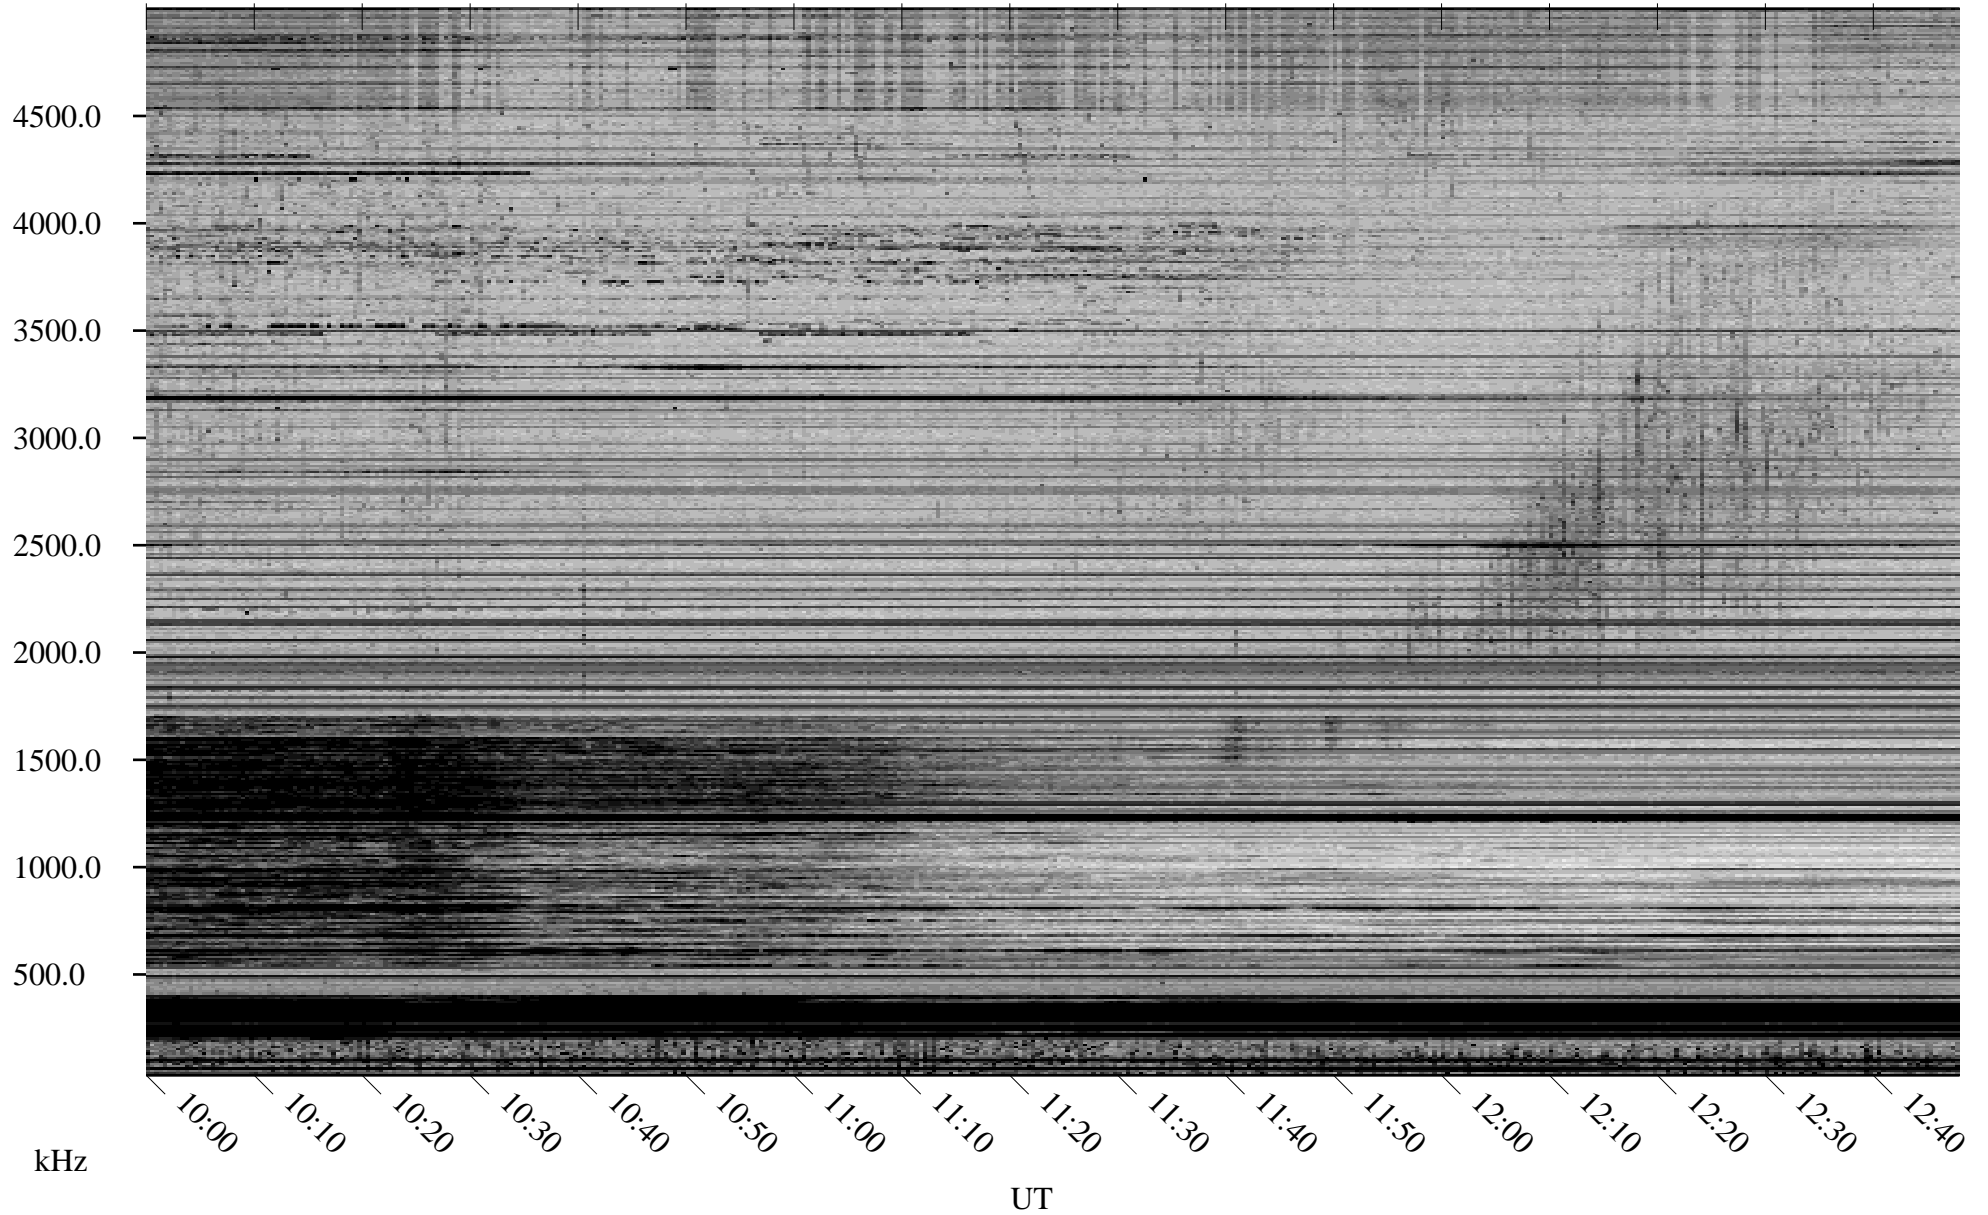

# 03/17/2008 Churchill, Manitoba

Linear Scale    Black = 161    White = 15

ch08076l.r00SUm max\_12

Page 5

# 03/17/2008 Churchill, Manitoba

Linear Scale    Black = 161    White = 15

ch08076l.r00SUm max\_12

Page 6