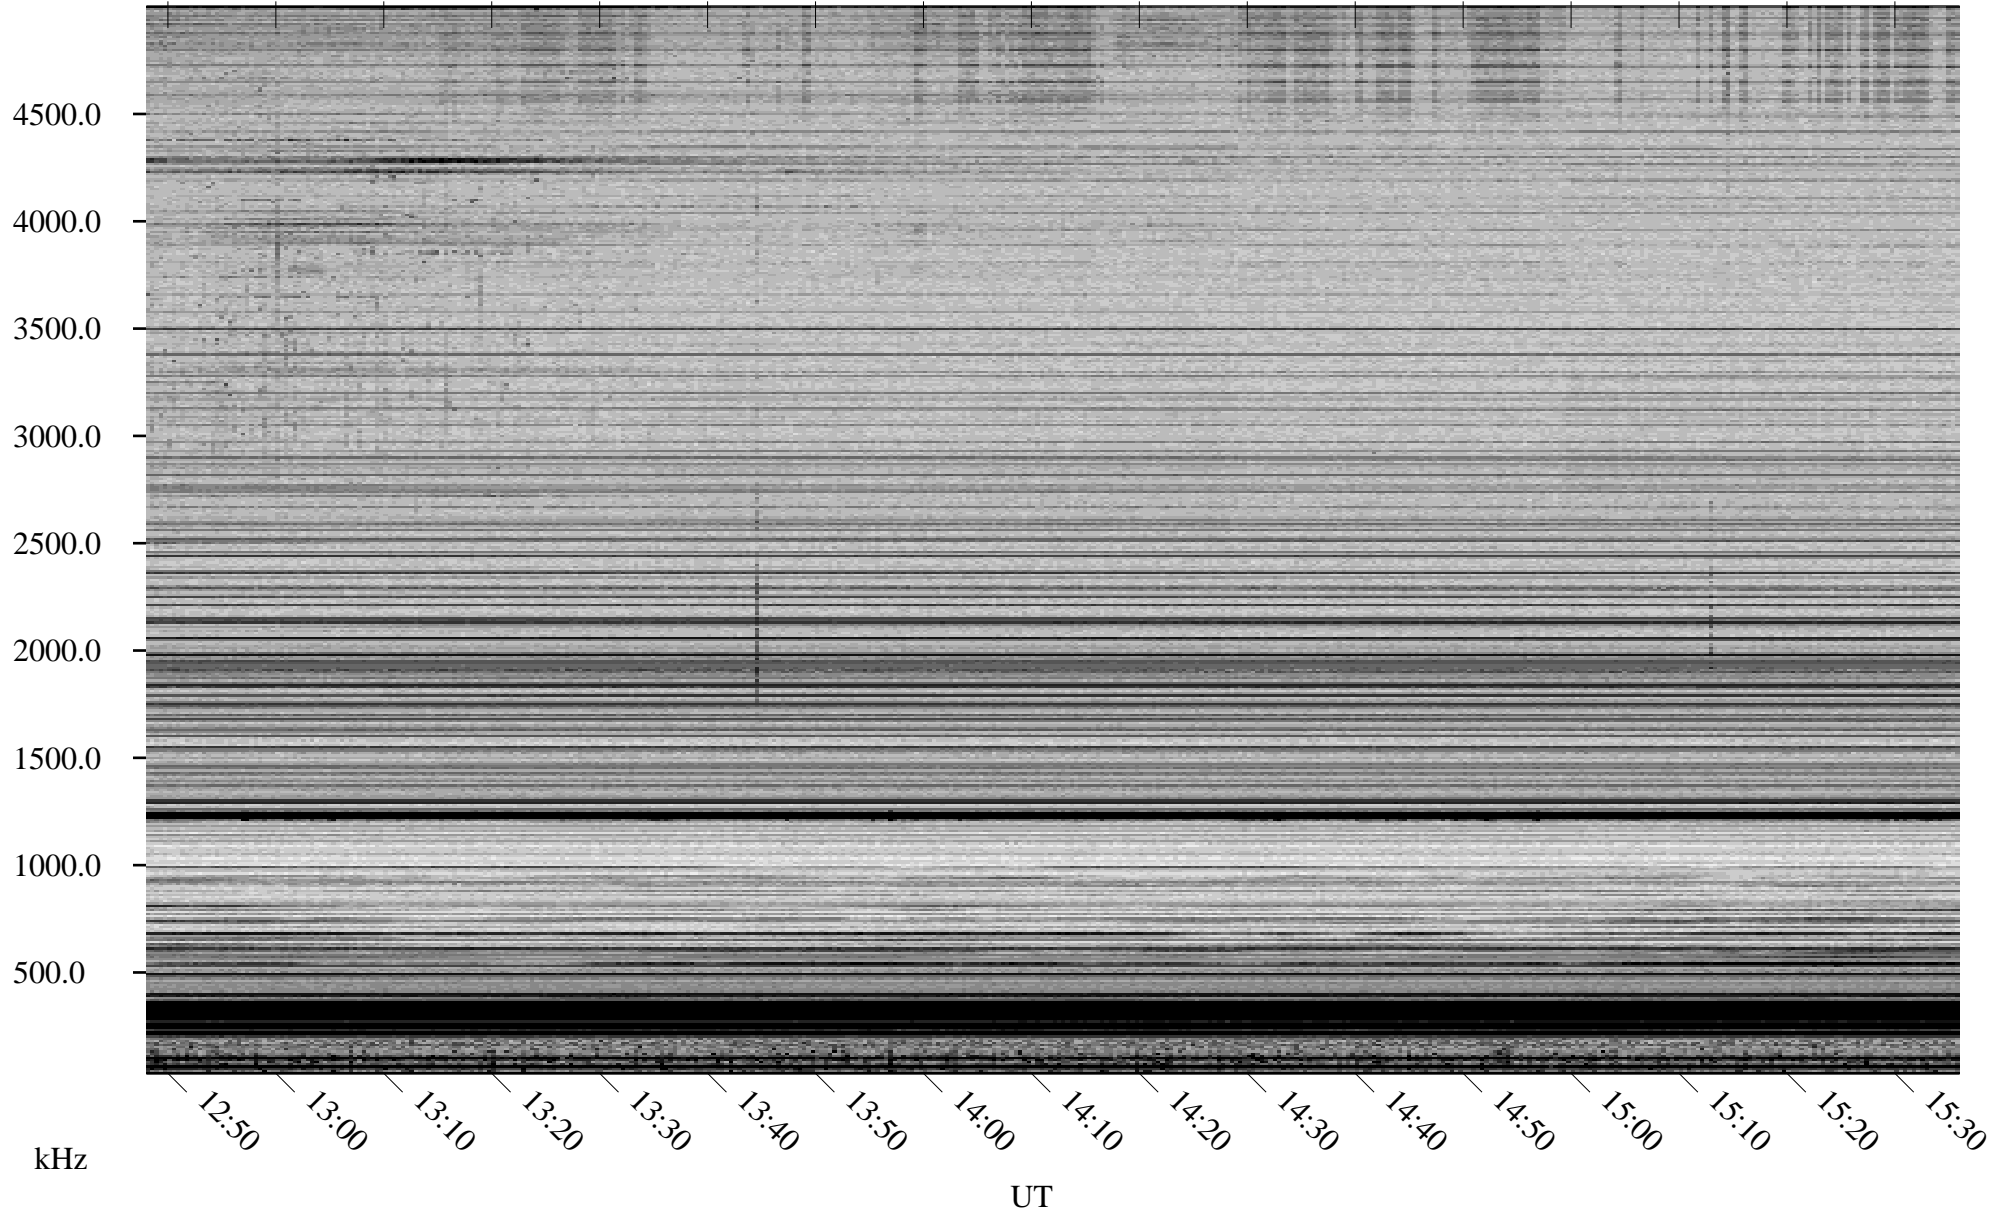

# 03/17/2008 Churchill, Manitoba

Linear Scale    Black = 161    White = 15

ch08076l.r00SUm max\_12

Page 5

# 03/17/2008 Churchill, Manitoba

Linear Scale    Black = 161    White = 15

ch08076l.r00SUm max\_12

Page 6

# 03/17/2008 Churchill, Manitoba

Linear Scale    Black = 161    White = 15

ch08076l.r00SUm max\_12

Page 7

# 03/17/2008 Churchill, Manitoba

Linear Scale    Black = 161    White = 15

ch08076l.r00SUm max\_12

Page 8