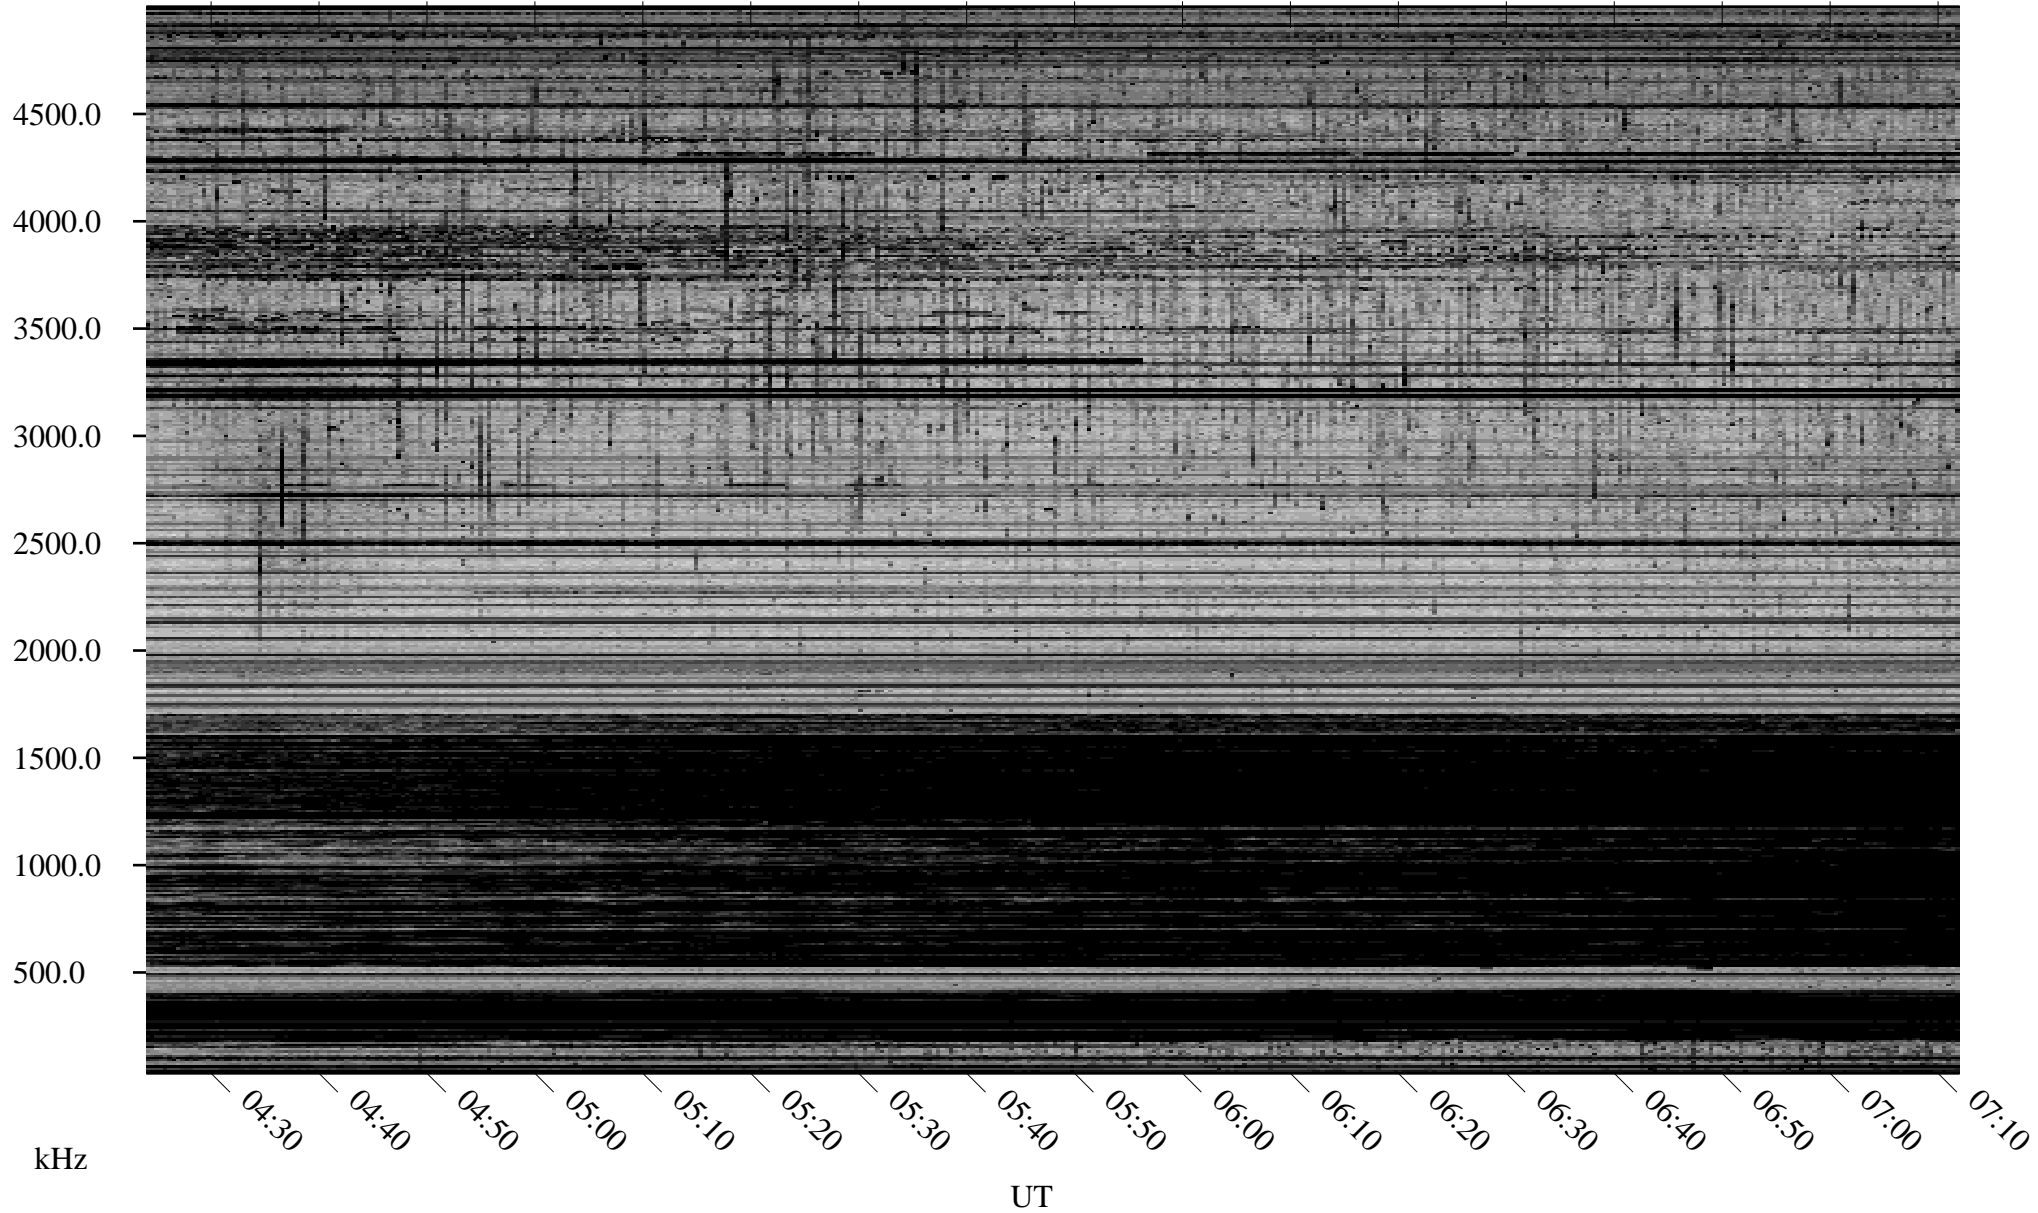

# 03/16/2008 Churchill, Manitoba

Linear Scale    Black = 161    White = 15

ch08076l.r00SUm max\_12

Page 1

# 03/16/2008 Churchill, Manitoba

Linear Scale    Black = 161    White = 15

ch08076l.r00SUm max\_12

Page 2

# 03/17/2008 Churchill, Manitoba

Linear Scale    Black = 161    White = 15

ch08076l.r00SUm max\_12

Page 3

# 03/17/2008 Churchill, Manitoba

Linear Scale    Black = 161    White = 15

ch08076l.r00SUm max\_12

Page 4