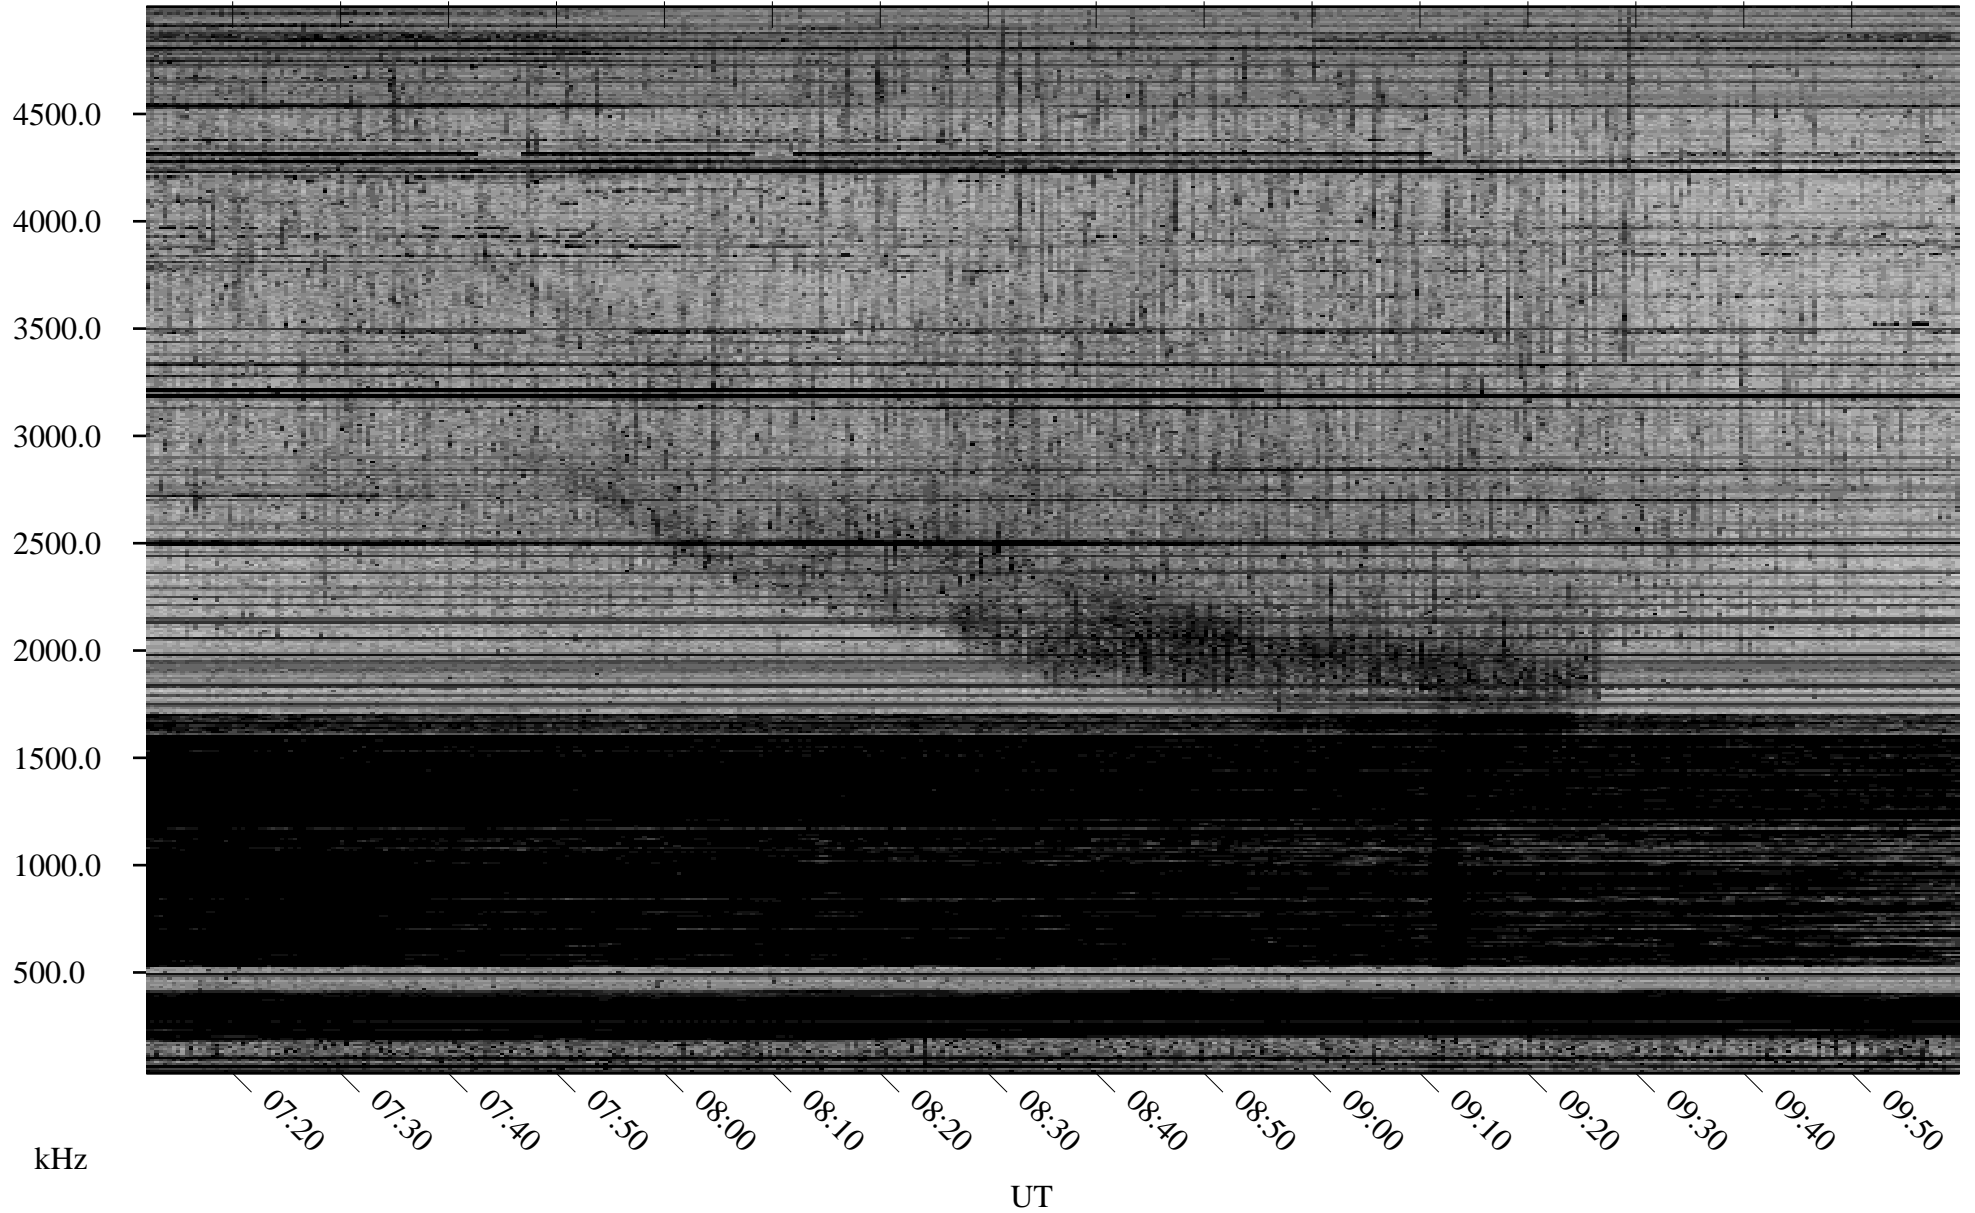

# 03/17/2008 Churchill, Manitoba

Linear Scale    Black = 161    White = 15

ch08076l.r00SUm max\_12

Page 4

# 03/17/2008 Churchill, Manitoba

Linear Scale    Black = 161    White = 15

ch08076l.r00SUm max\_12

Page 5