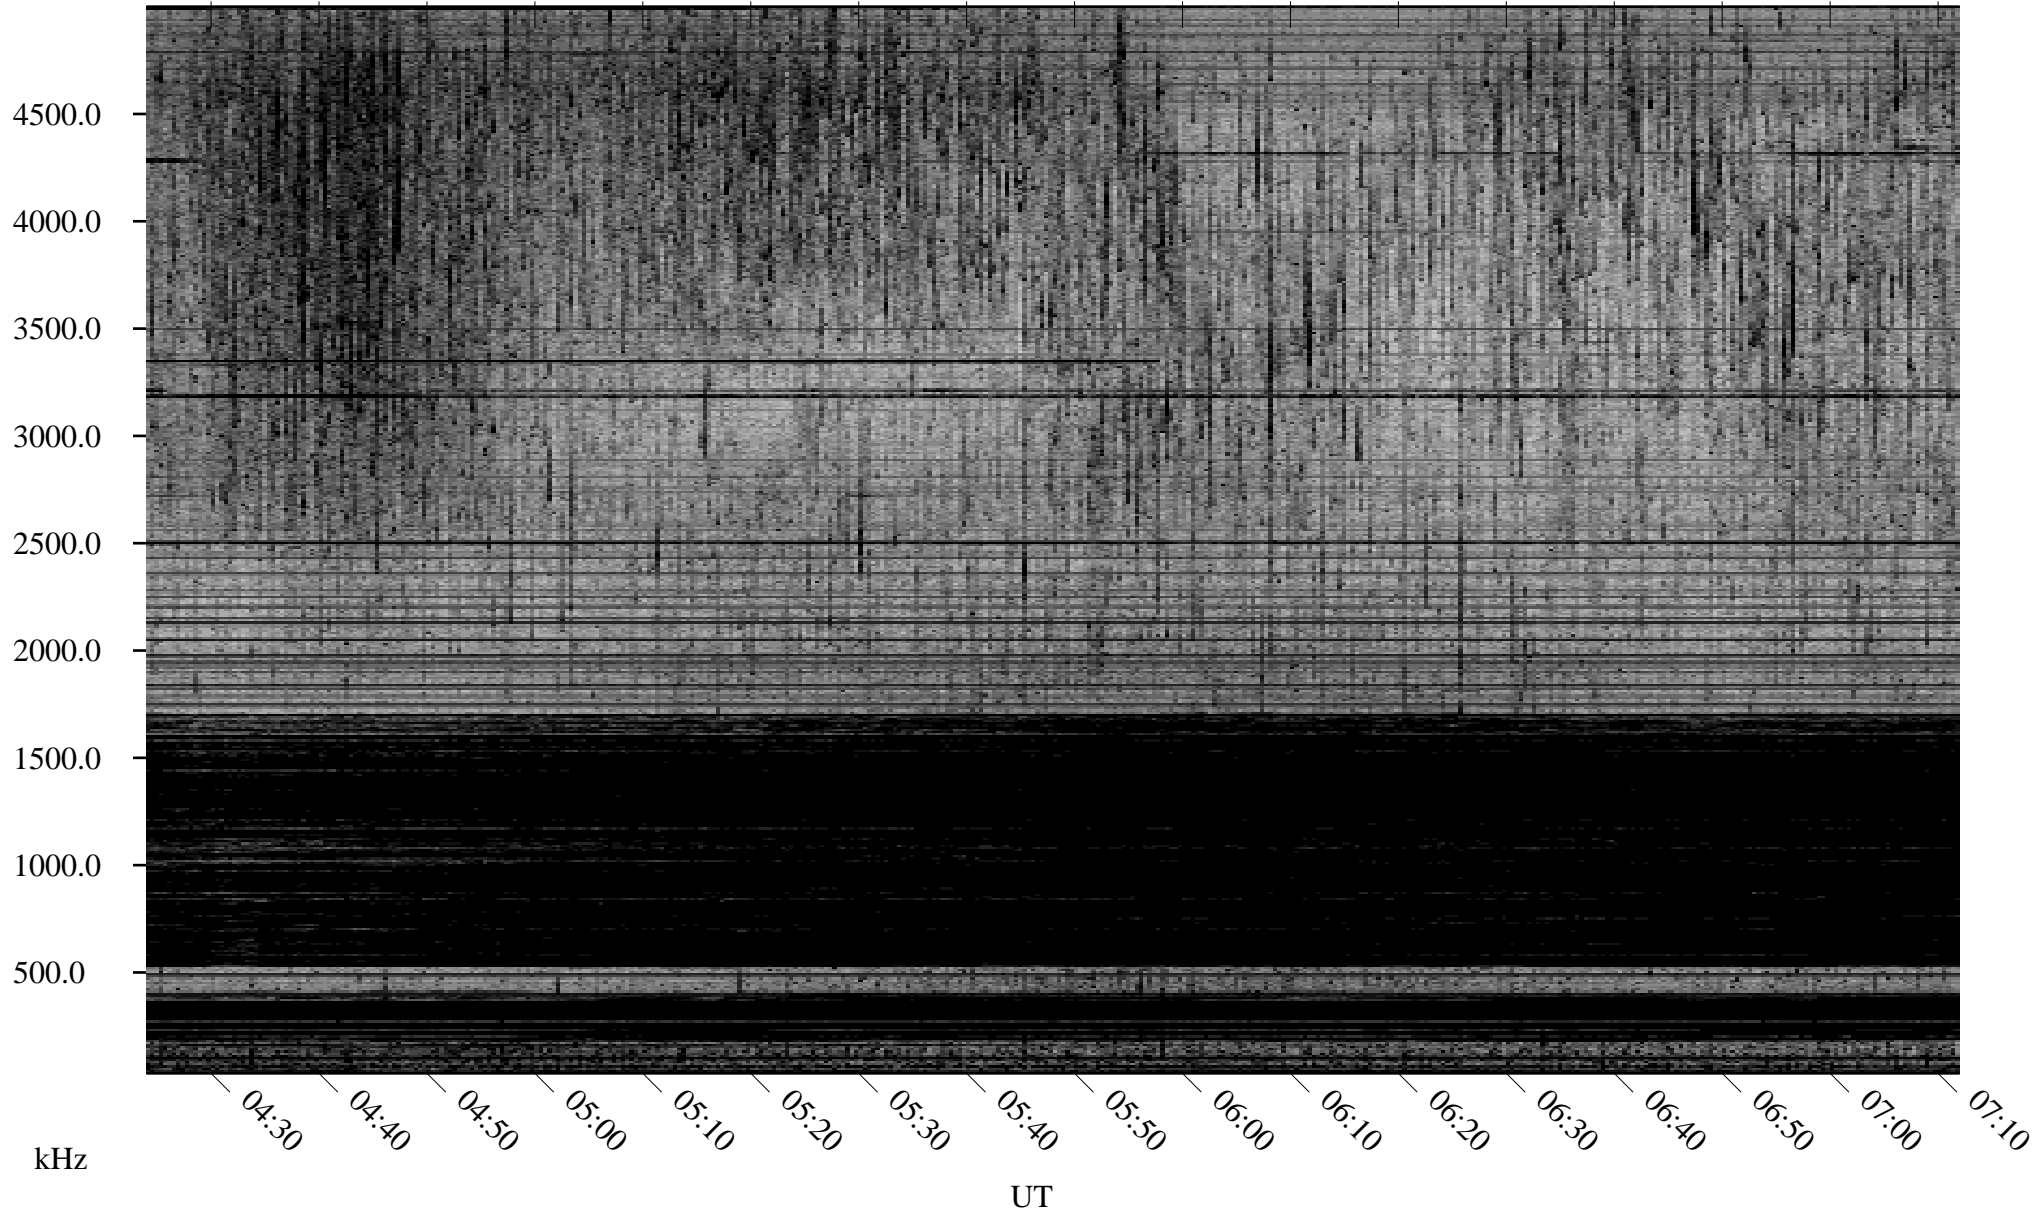

# 03/17/2008 Churchill, Manitoba

Linear Scale    Black = 161    White = 15

ch080771.r00SUm max\_12

Page 1

# 03/17/2008 Churchill, Manitoba

Linear Scale    Black = 161    White = 15

ch080771.r00SUm max\_12

Page 2

# 03/18/2008 Churchill, Manitoba

Linear Scale    Black = 161    White = 15

ch080771.r00SUm max\_12

Page 3

# 03/18/2008 Churchill, Manitoba

Linear Scale    Black = 161    White = 15

ch080771.r00SUm max\_12

Page 4