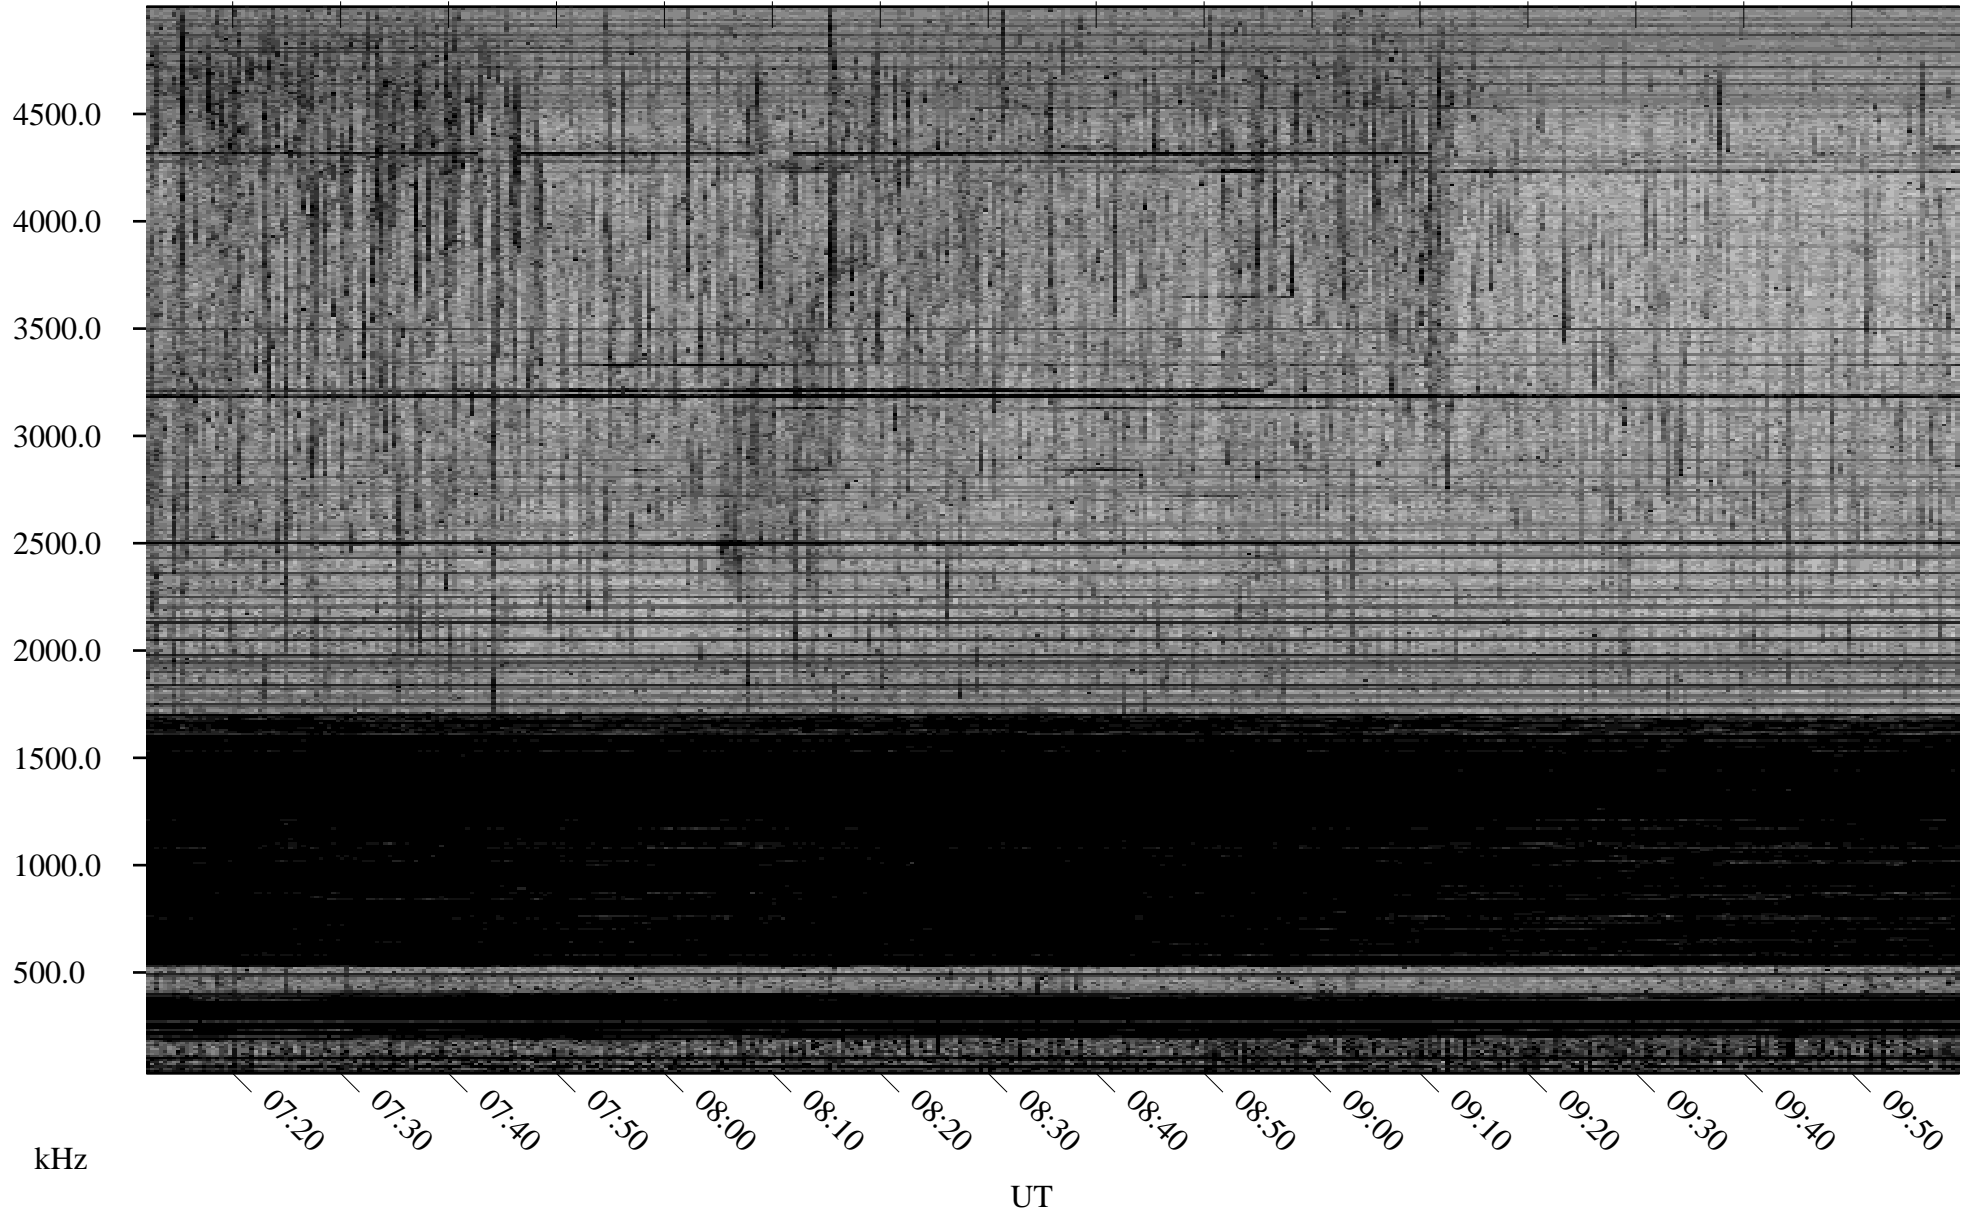

# 03/18/2008 Churchill, Manitoba

Linear Scale    Black = 161    White = 15

ch080771.r00SUm max\_12

Page 4

# 03/18/2008 Churchill, Manitoba

Linear Scale    Black = 161    White = 15

ch080771.r00SUm max\_12

Page 5

# 03/18/2008 Churchill, Manitoba

Linear Scale    Black = 161    White = 15

ch080771.r00SUm max\_12

Page 6