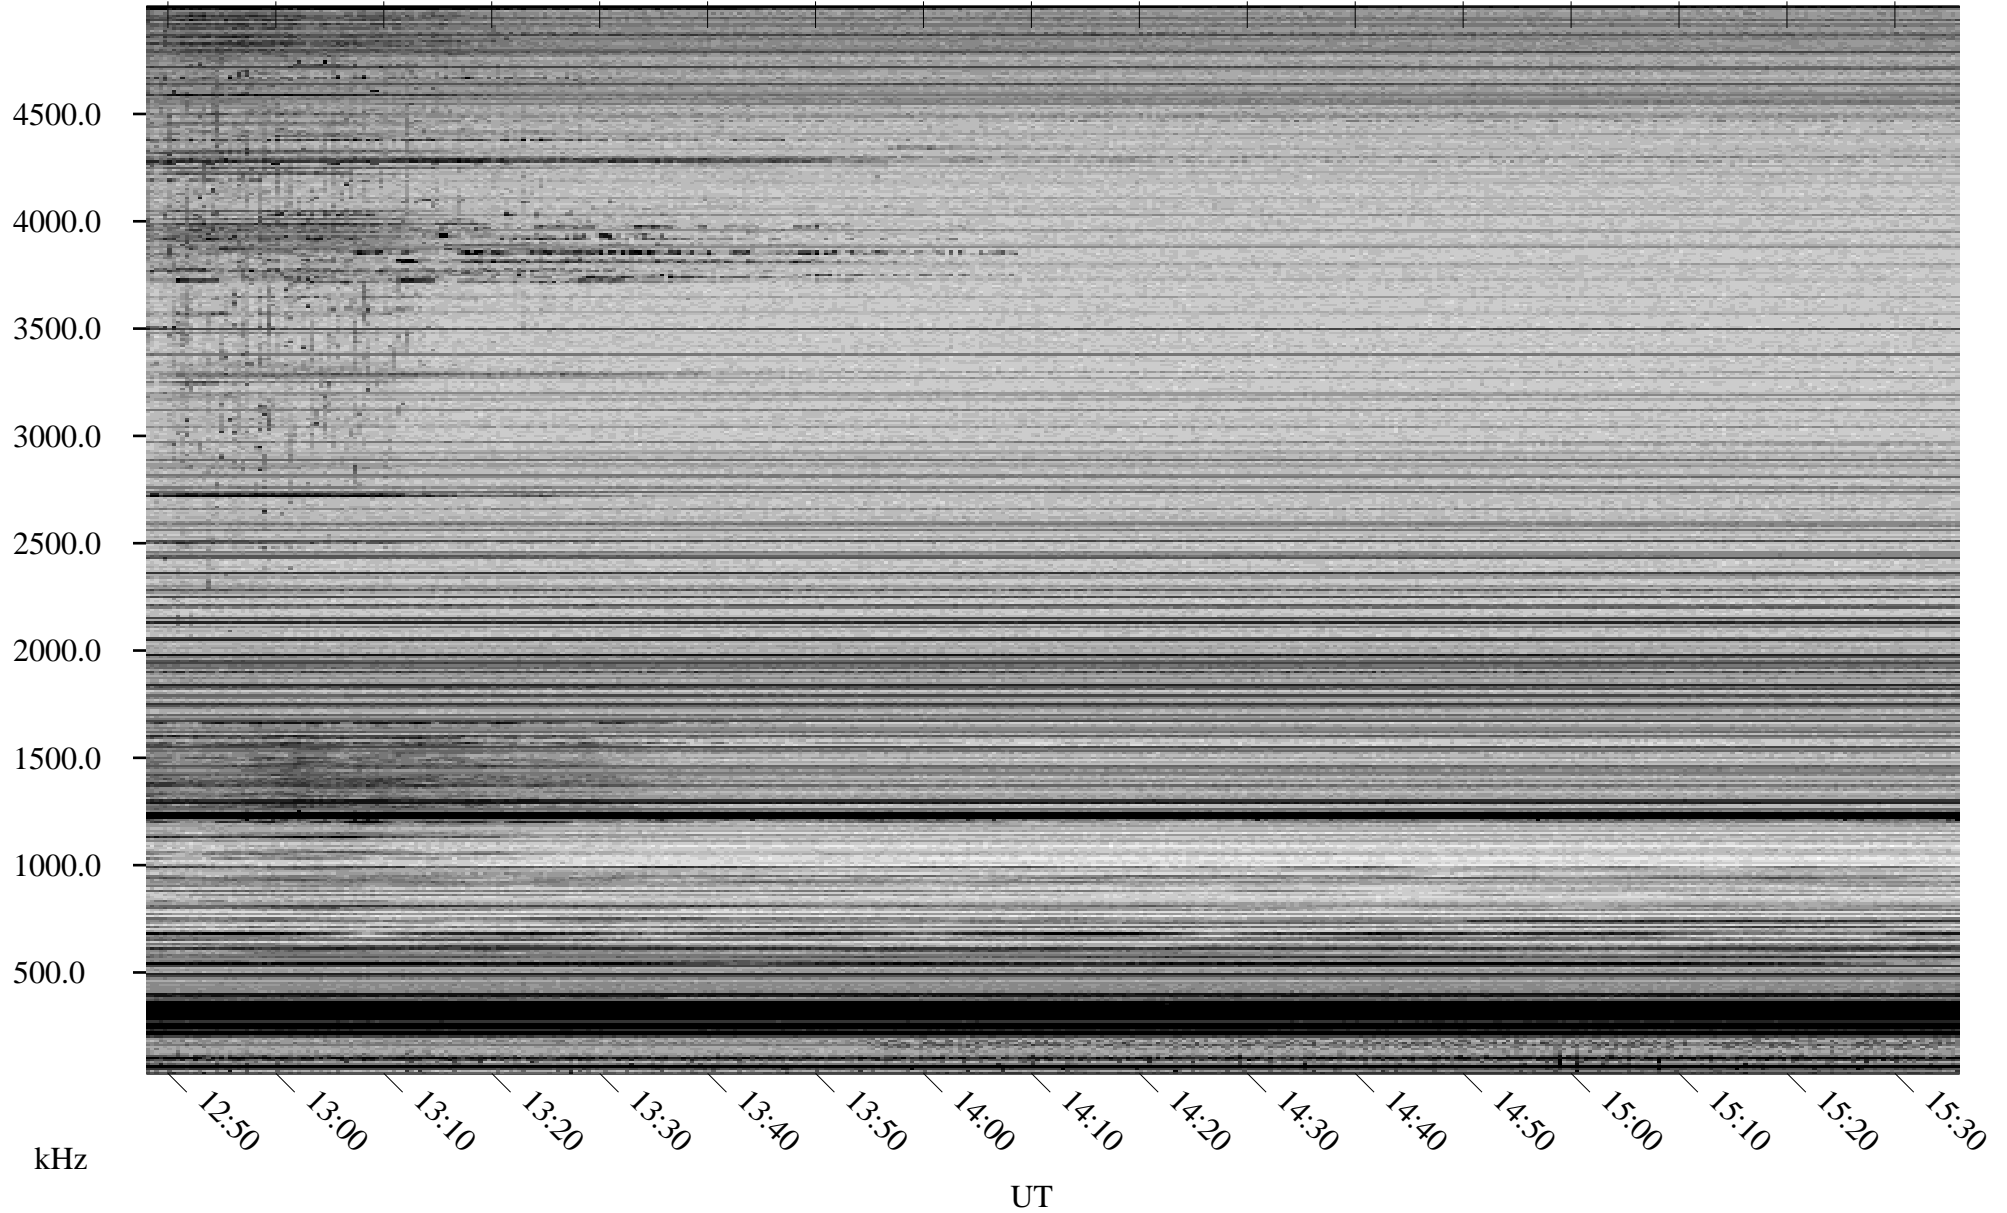

# 03/18/2008 Churchill, Manitoba

Linear Scale    Black = 161    White = 15

ch080771.r00SUm max\_12

Page 5

# 03/18/2008 Churchill, Manitoba

Linear Scale    Black = 161    White = 15

ch080771.r00SUm max\_12

Page 6

# 03/18/2008 Churchill, Manitoba

Linear Scale    Black = 161    White = 15

ch080771.r00SUm max\_12

Page 7

# 03/18/2008 Churchill, Manitoba

Linear Scale    Black = 161    White = 15

ch080771.r00SUm max\_12