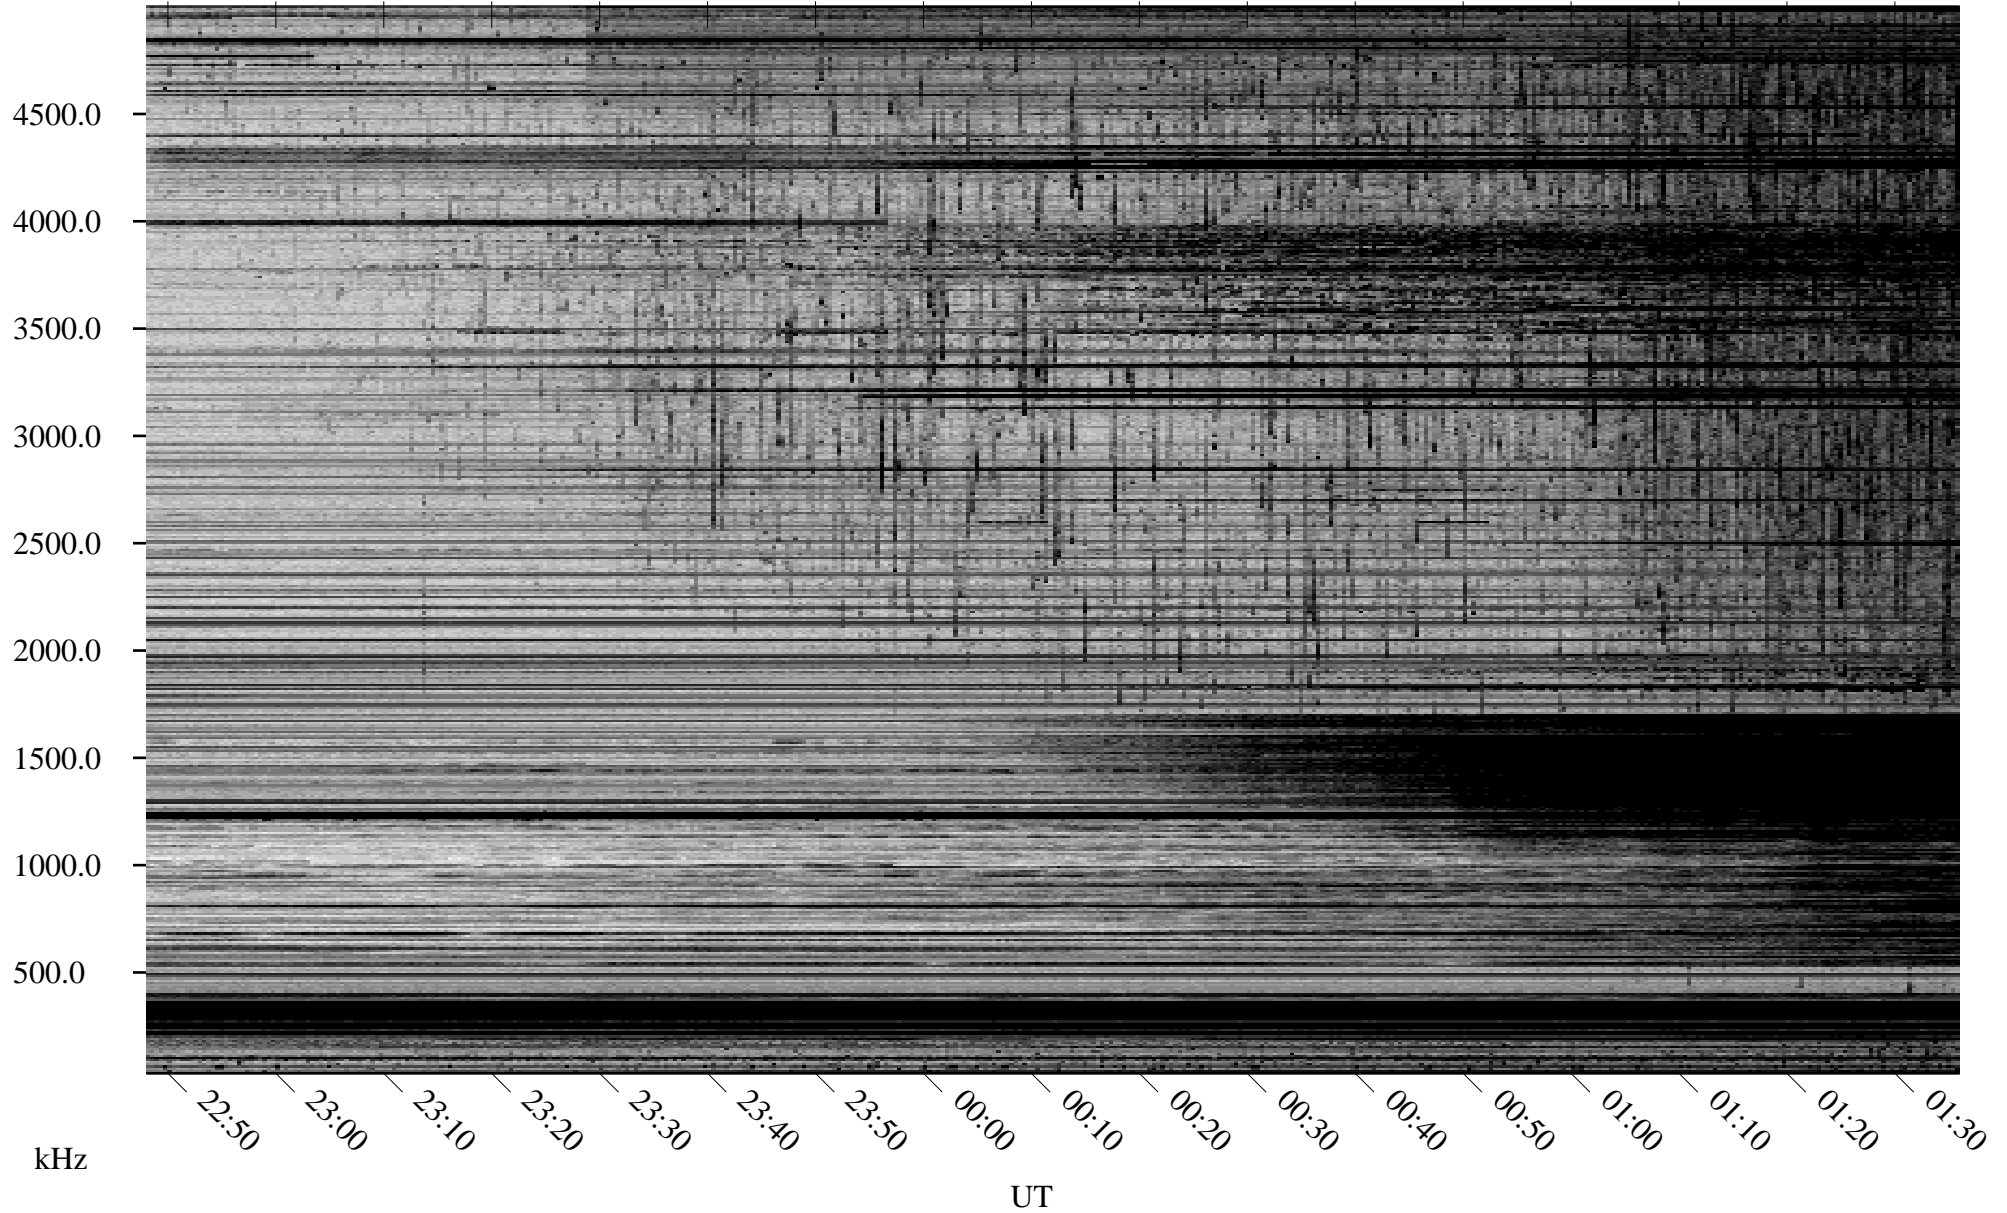

# 03/17/2008 Churchill, Manitoba

Linear Scale    Black = 161    White = 15

ch080771.r00SUm max\_12

Page 1

# 03/17/2008 Churchill, Manitoba

Linear Scale    Black = 161    White = 15

ch080771.r00SUm max\_12

Page 2

# 03/18/2008 Churchill, Manitoba

Linear Scale    Black = 161    White = 15

ch080771.r00SUm max\_12

Page 3

# 03/18/2008 Churchill, Manitoba

Linear Scale    Black = 161    White = 15

ch080771.r00SUm max\_12

Page 4