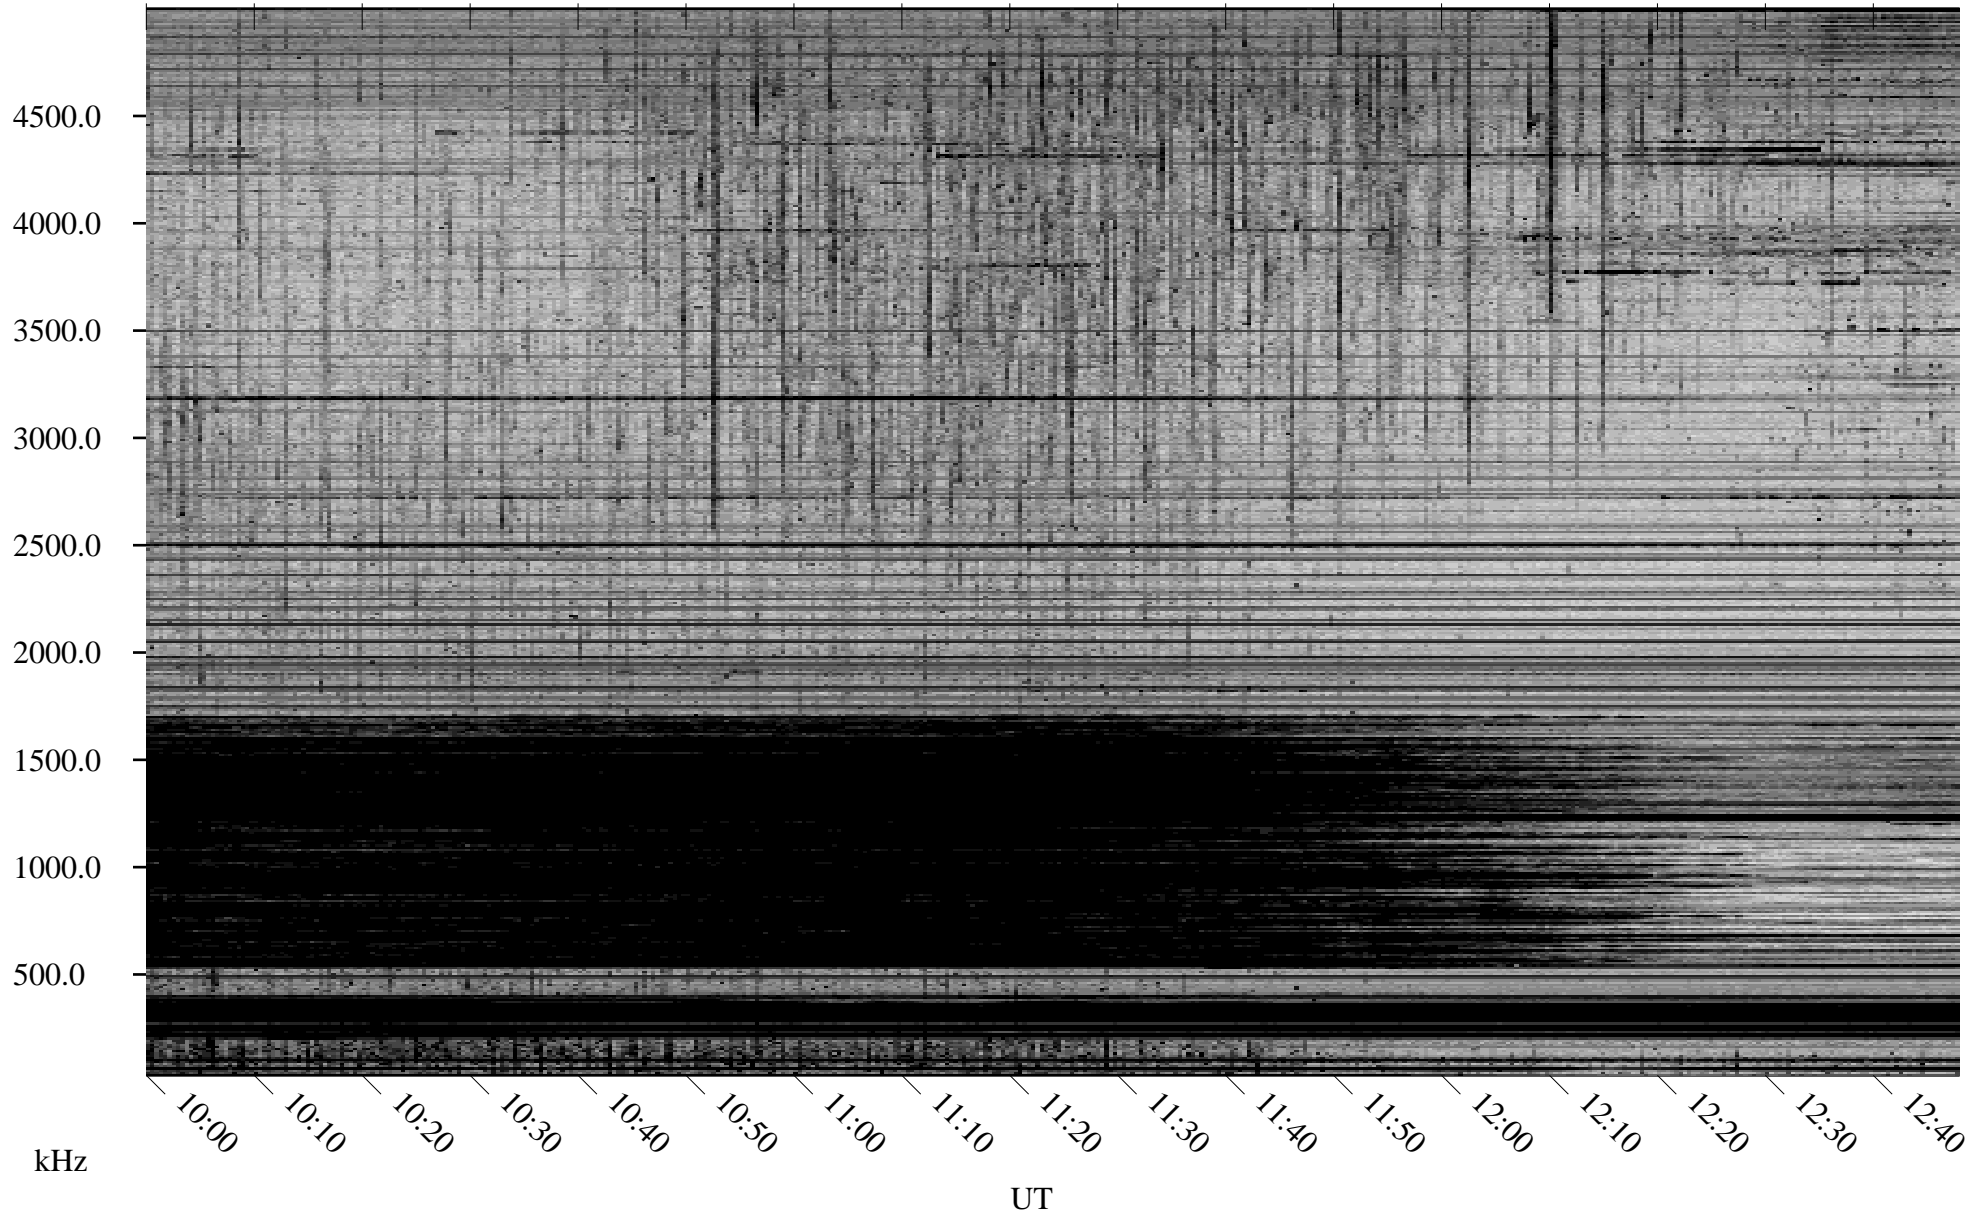

# 03/18/2008 Churchill, Manitoba

Linear Scale    Black = 161    White = 15

ch080771.r00SUm max\_12

Page 5

# 03/18/2008 Churchill, Manitoba

Linear Scale    Black = 161    White = 15

ch080771.r00SUm max\_12

Page 6