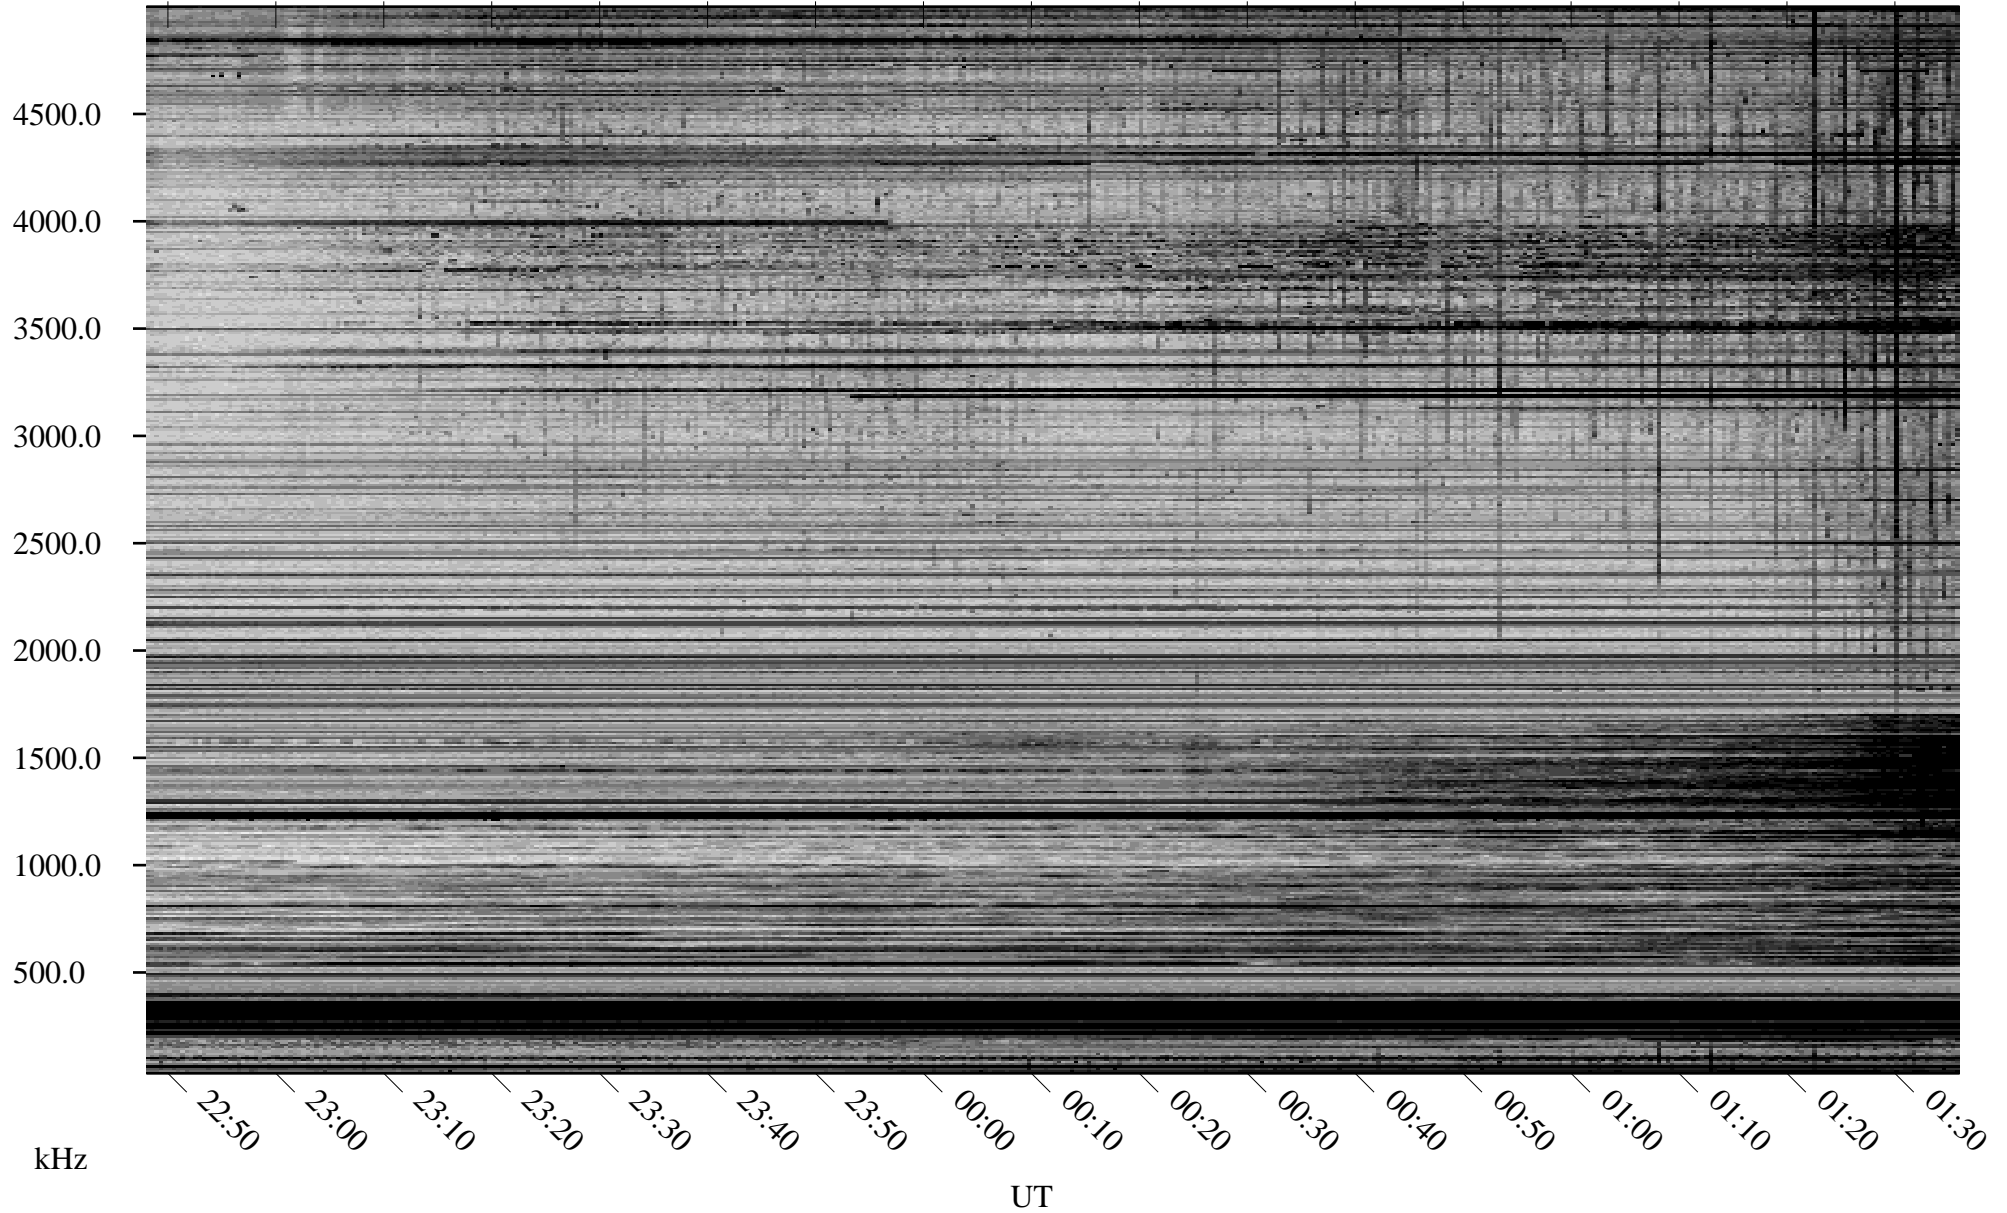

# 03/18/2008 Churchill, Manitoba

Linear Scale    Black = 161    White = 15

ch08078l.r00SUm max\_12

Page 1

# 03/18/2008 Churchill, Manitoba

Linear Scale    Black = 161    White = 15

ch08078l.r00SUm max\_12

Page 2

# 03/19/2008 Churchill, Manitoba

Linear Scale    Black = 161    White = 15

ch08078l.r00SUm max\_12

Page 3

# 03/19/2008 Churchill, Manitoba

Linear Scale    Black = 161    White = 15

ch08078l.r00SUm max\_12

Page 4