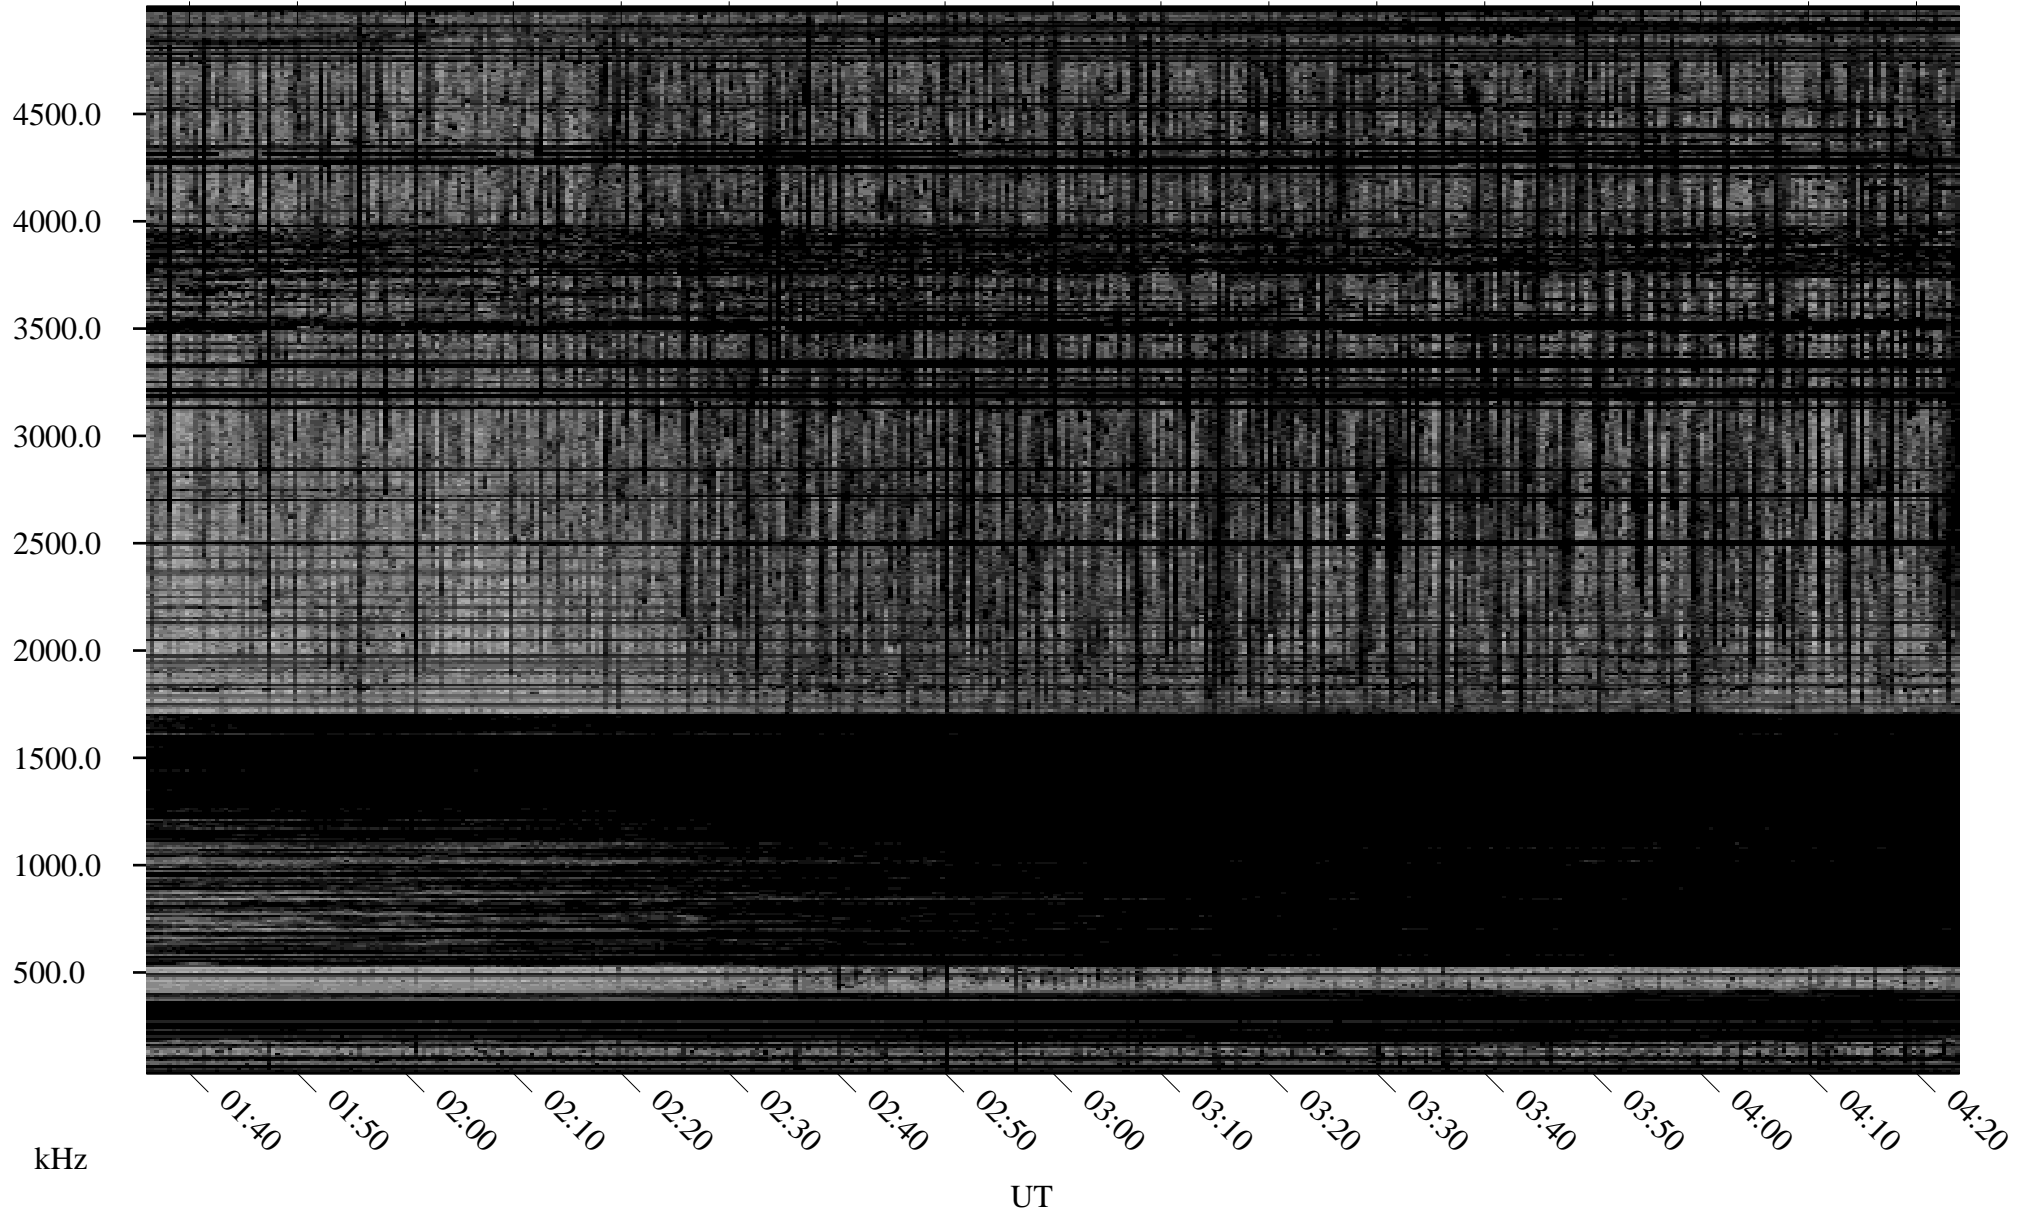

# 03/18/2008 Churchill, Manitoba

Linear Scale    Black = 161    White = 15

ch08078l.r00SUm max\_12

Page 1

# 03/18/2008 Churchill, Manitoba

Linear Scale    Black = 161    White = 15

ch08078l.r00SUm max\_12

Page 2

# 03/19/2008 Churchill, Manitoba

Linear Scale    Black = 161    White = 15

ch08078l.r00SUm max\_12

Page 3

# 03/19/2008 Churchill, Manitoba

Linear Scale    Black = 161    White = 15

ch08078l.r00SUm max\_12

Page 4