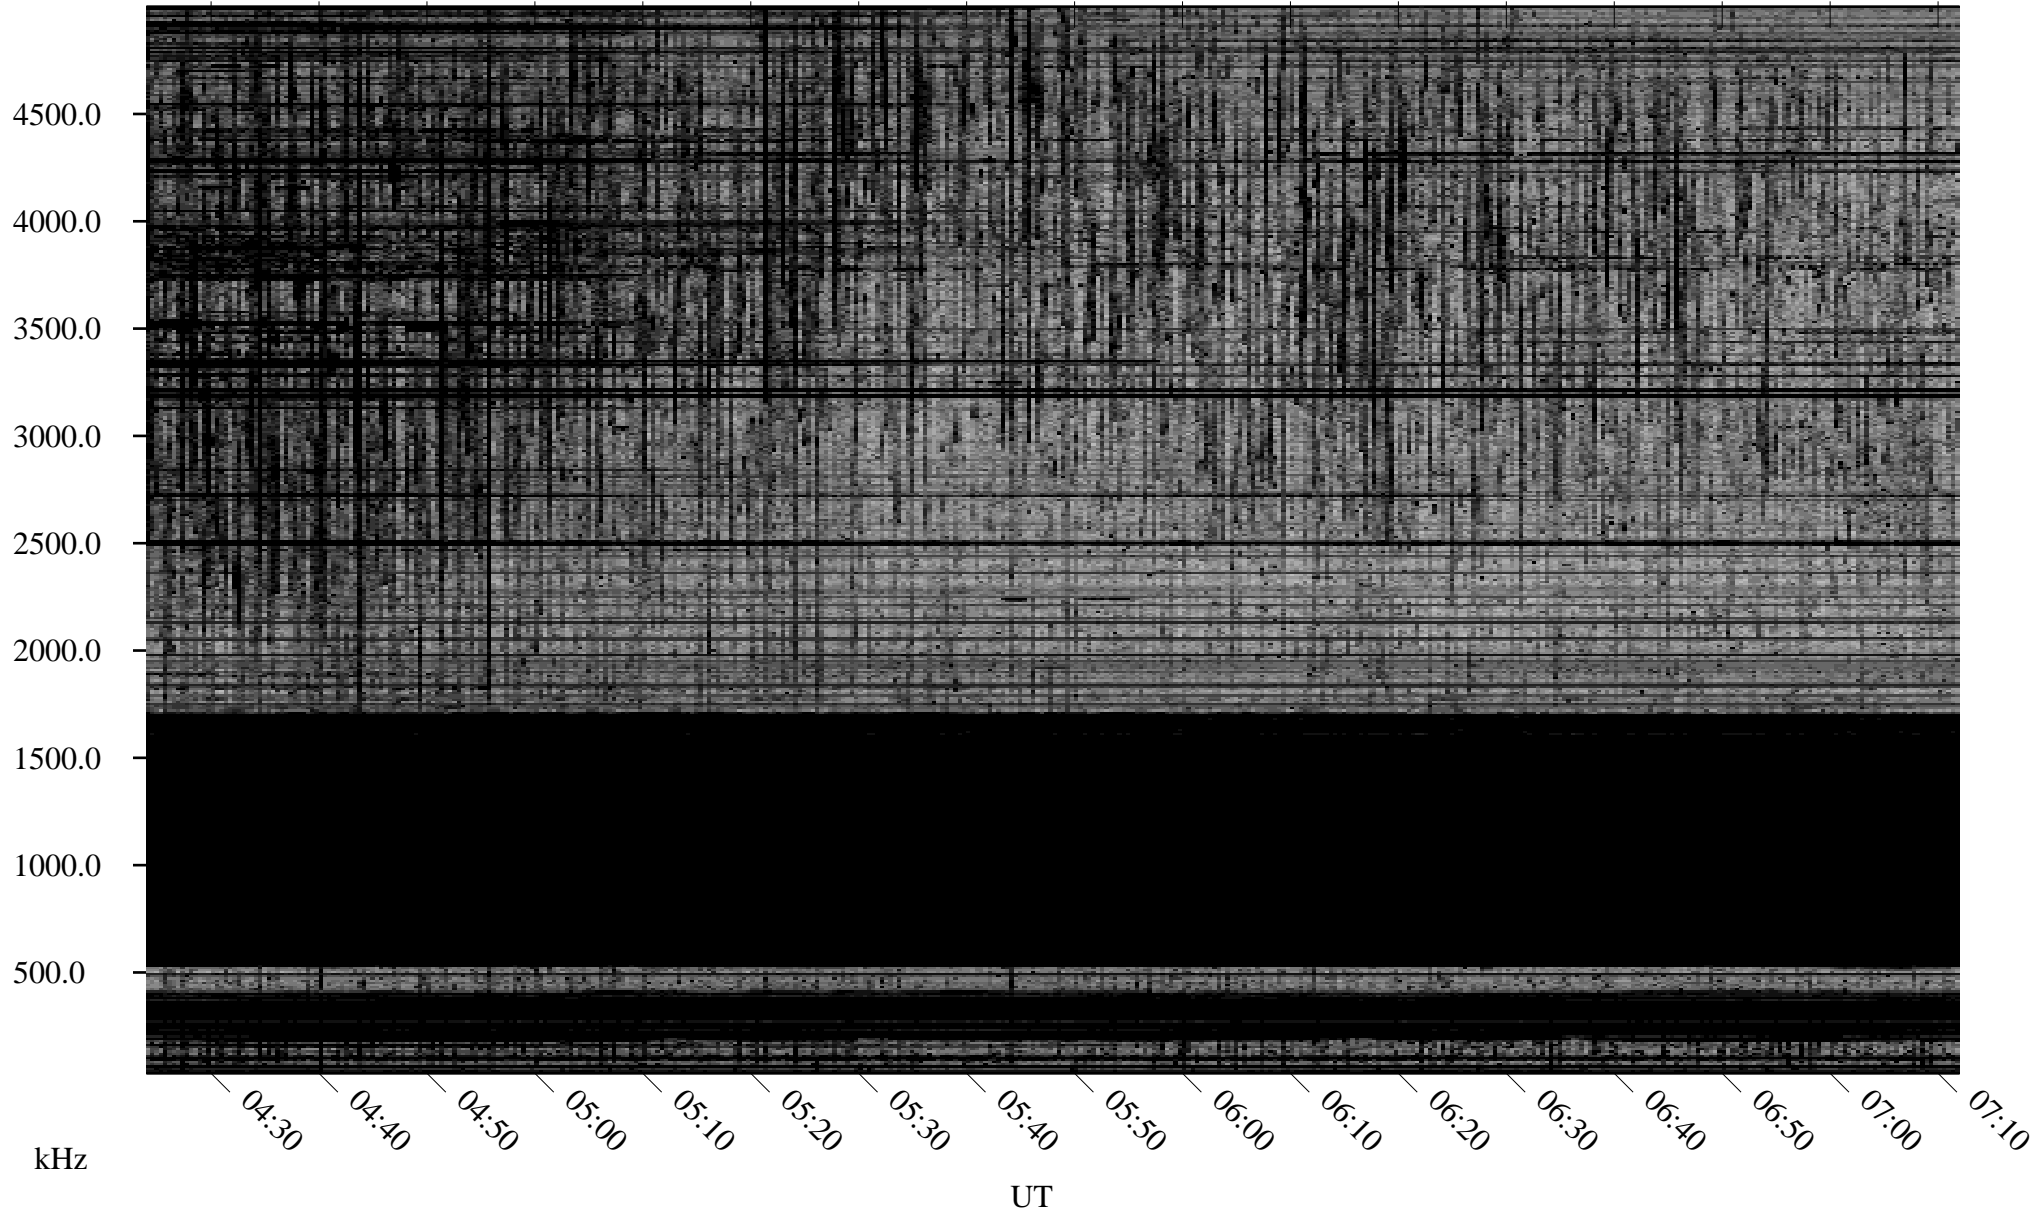

# 03/18/2008 Churchill, Manitoba

Linear Scale    Black = 161    White = 15

ch08078l.r00SUm max\_12

Page 1

# 03/18/2008 Churchill, Manitoba

Linear Scale    Black = 161    White = 15

ch08078l.r00SUm max\_12

Page 2

# 03/19/2008 Churchill, Manitoba

Linear Scale    Black = 161    White = 15

ch08078l.r00SUm max\_12

Page 3

# 03/19/2008 Churchill, Manitoba

Linear Scale    Black = 161    White = 15

ch08078l.r00SUm max\_12

Page 4