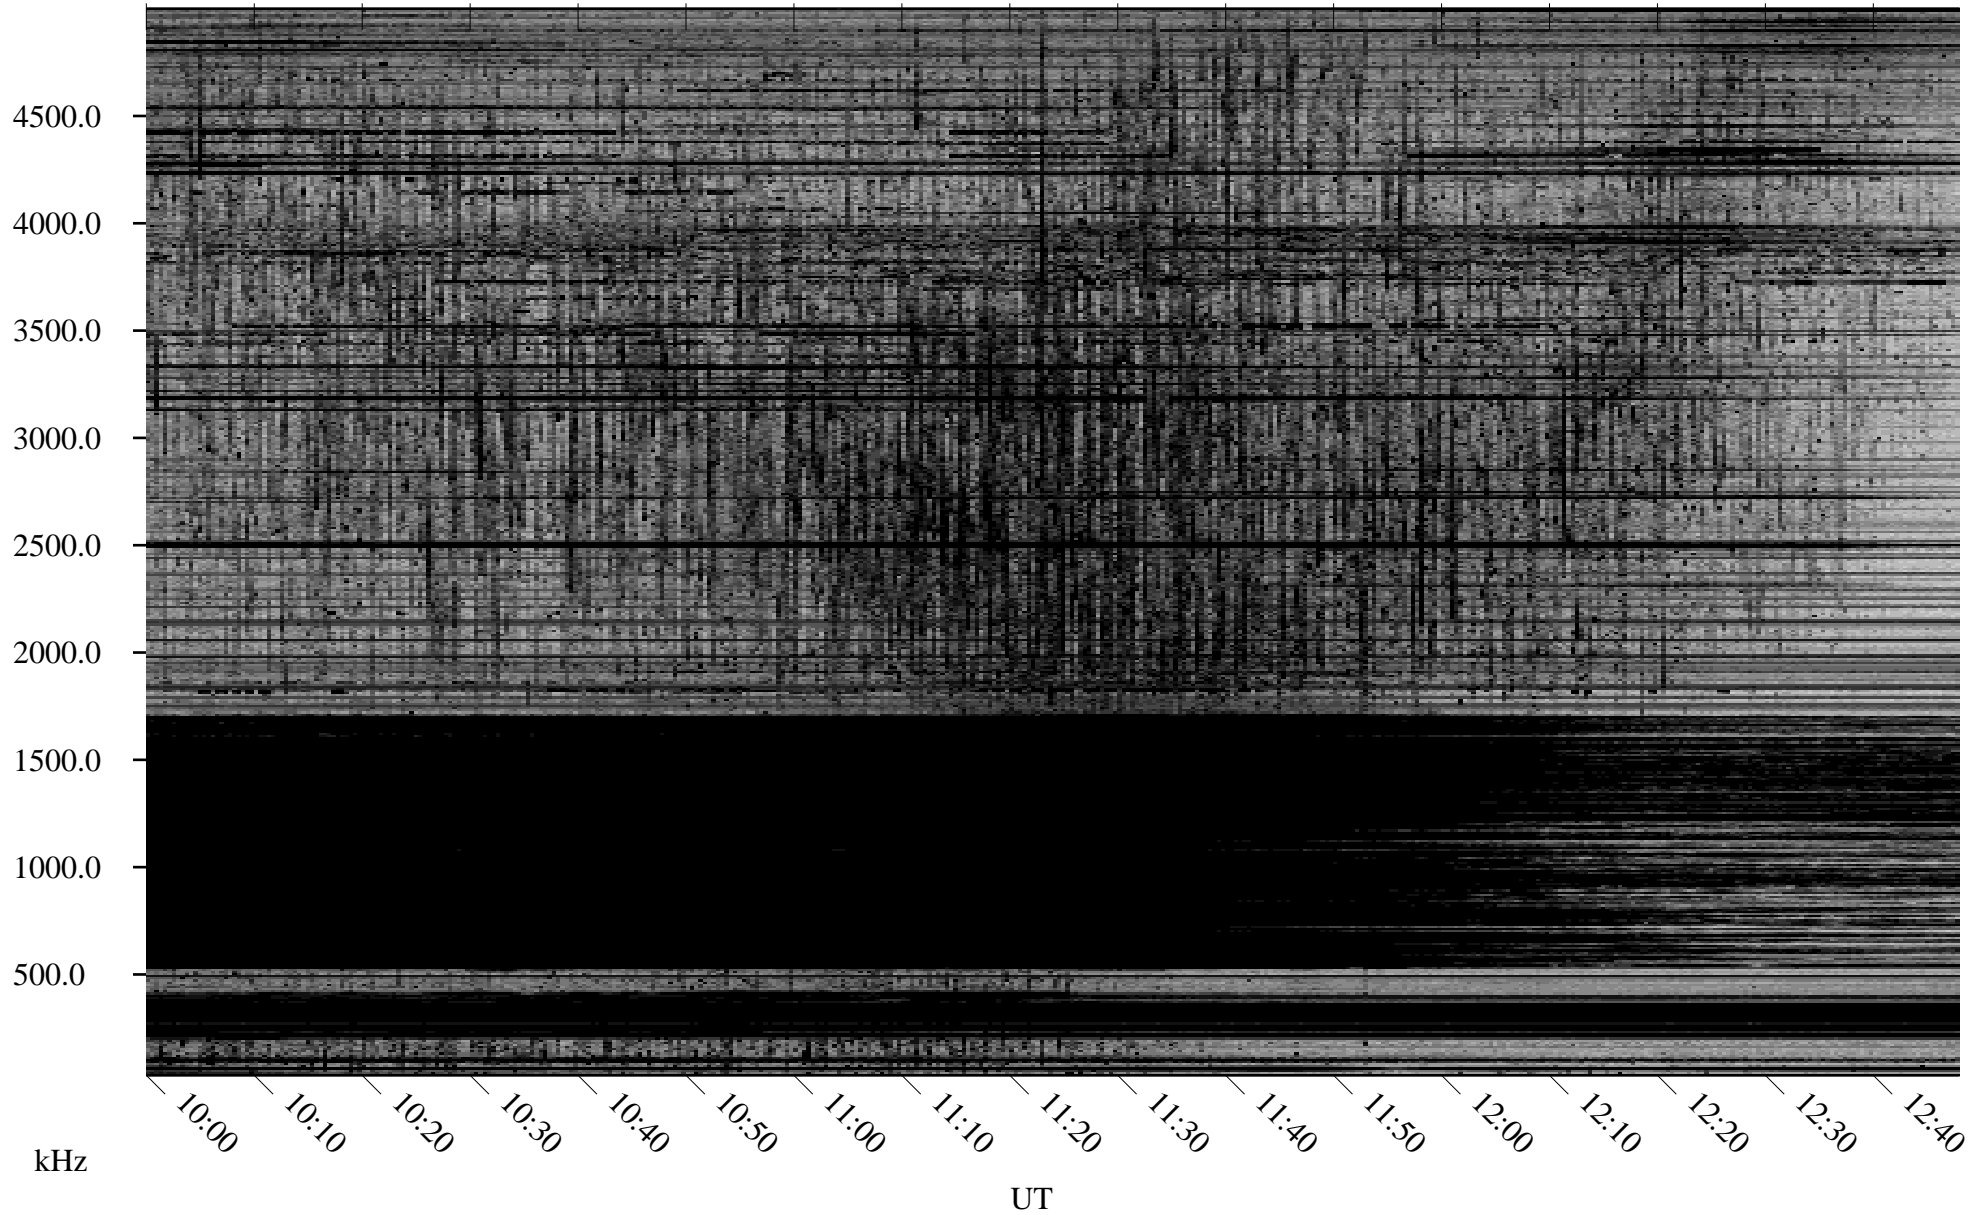

# 03/19/2008 Churchill, Manitoba

Linear Scale    Black = 161    White = 15

ch08078l.r00SUm max\_12

Page 5

# 03/19/2008 Churchill, Manitoba

Linear Scale    Black = 161    White = 15

ch08078l.r00SUm max\_12

Page 6