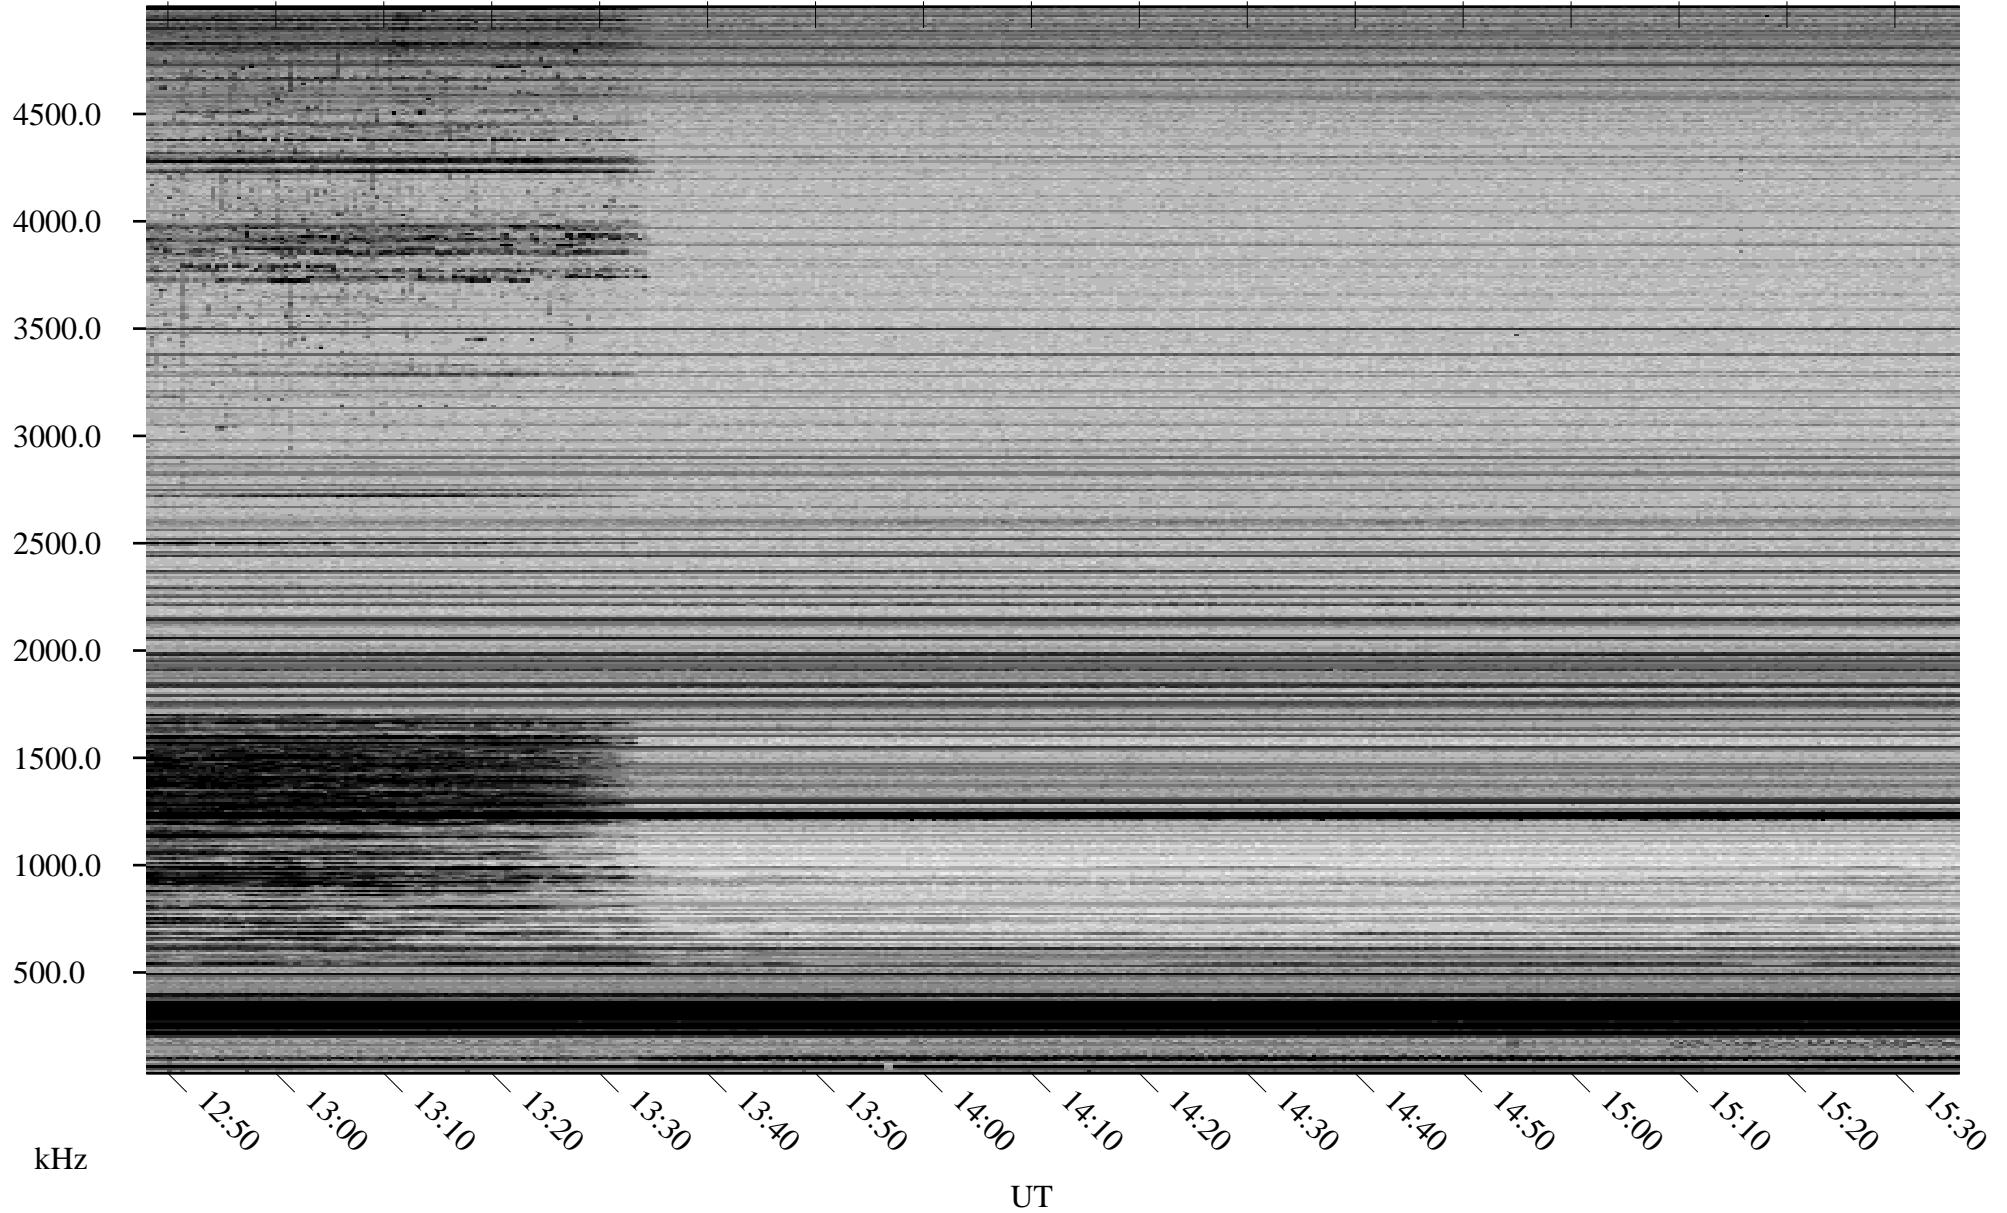

# 03/19/2008 Churchill, Manitoba

Linear Scale    Black = 161    White = 15

ch08078l.r00SUm max\_12

Page 5

# 03/19/2008 Churchill, Manitoba

Linear Scale    Black = 161    White = 15

ch08078l.r00SUm max\_12

Page 6

# 03/19/2008 Churchill, Manitoba

Linear Scale    Black = 161    White = 15

ch08078l.r00SUm max\_12

Page 7

# 03/19/2008 Churchill, Manitoba

Linear Scale    Black = 161    White = 15

ch08078l.r00SUm max\_12