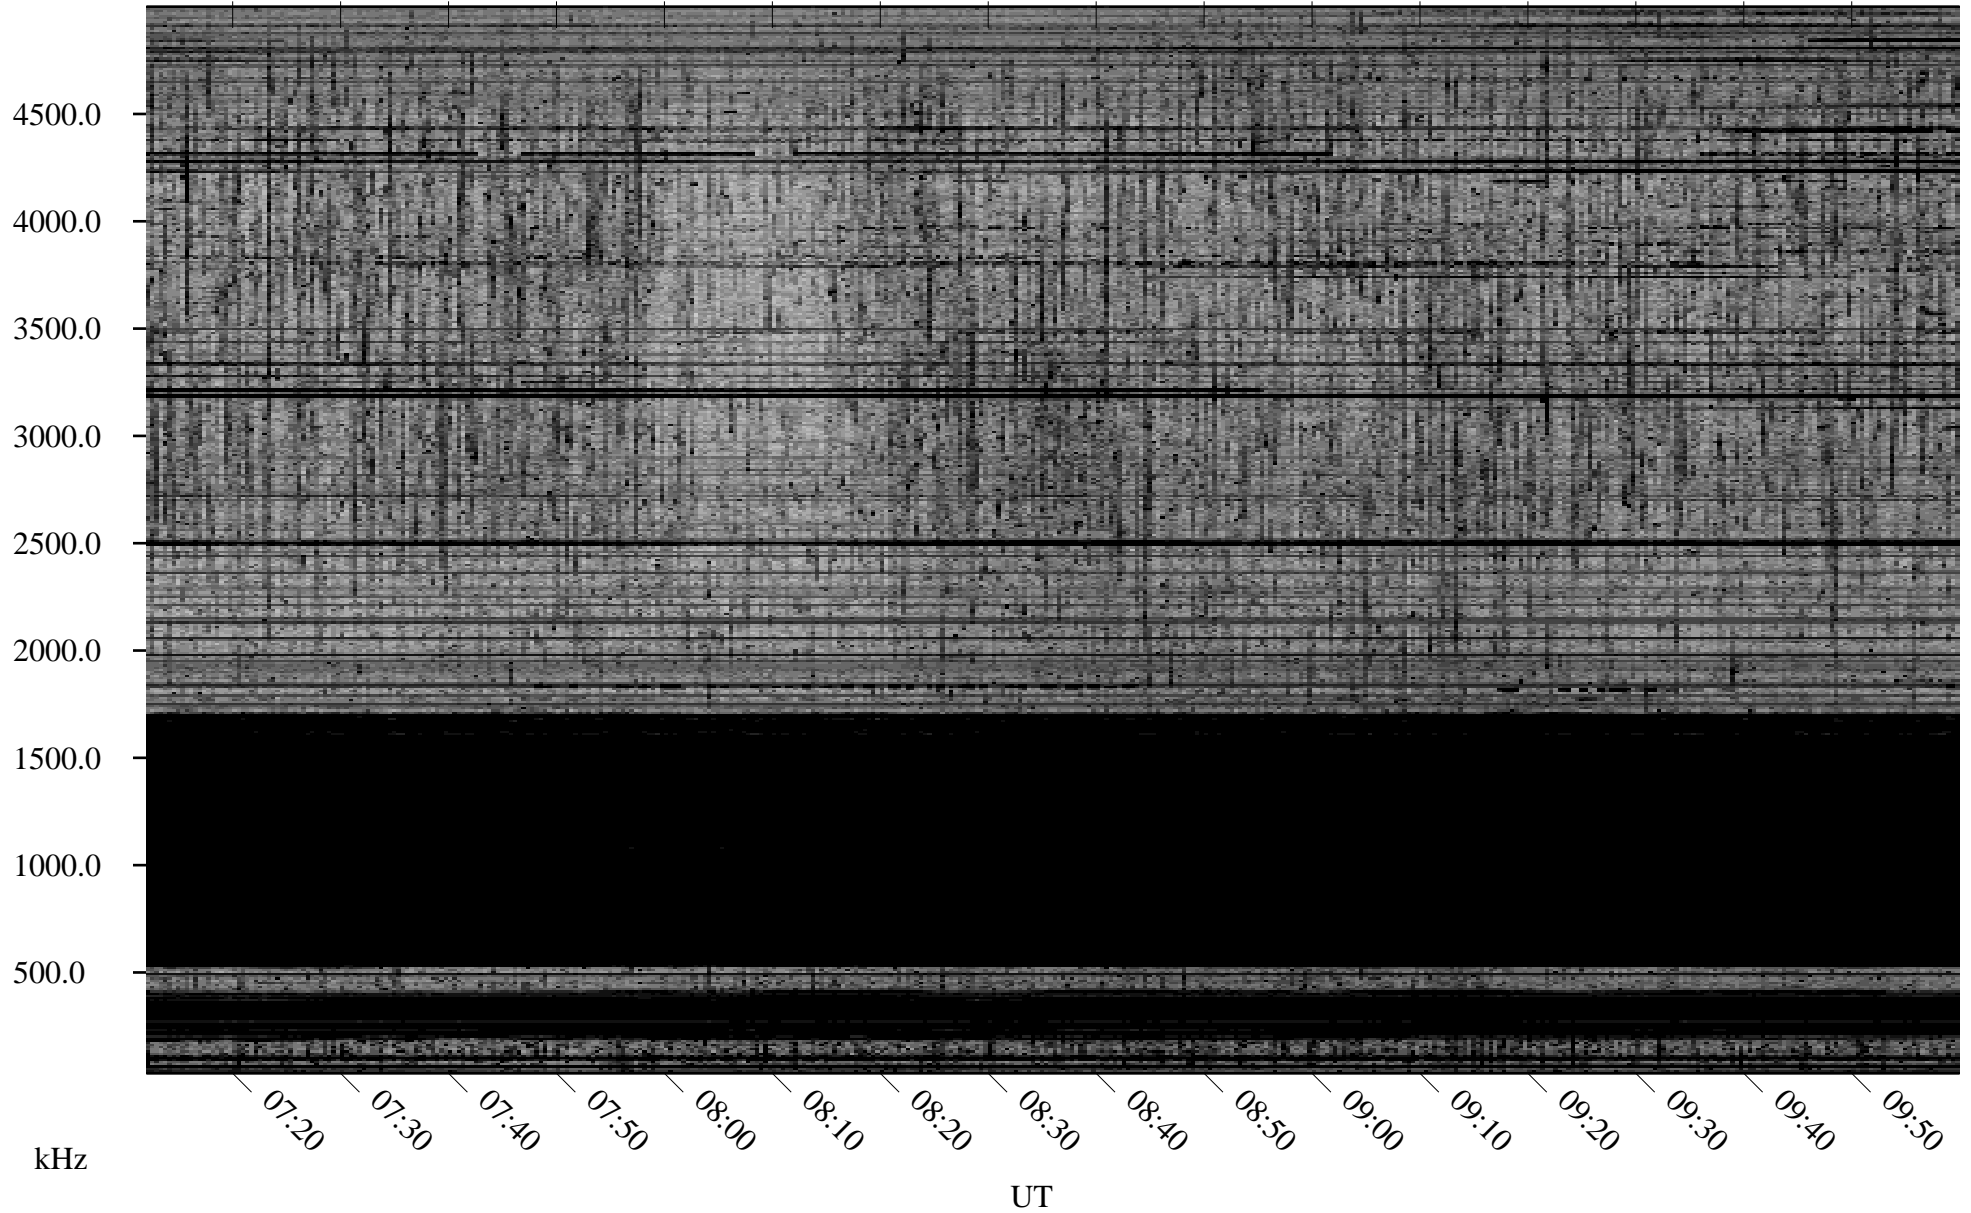

# 03/19/2008 Churchill, Manitoba

Linear Scale    Black = 161    White = 15

ch08078l.r00SUm max\_12

Page 4

# 03/19/2008 Churchill, Manitoba

Linear Scale    Black = 161    White = 15

ch08078l.r00SUm max\_12

Page 5