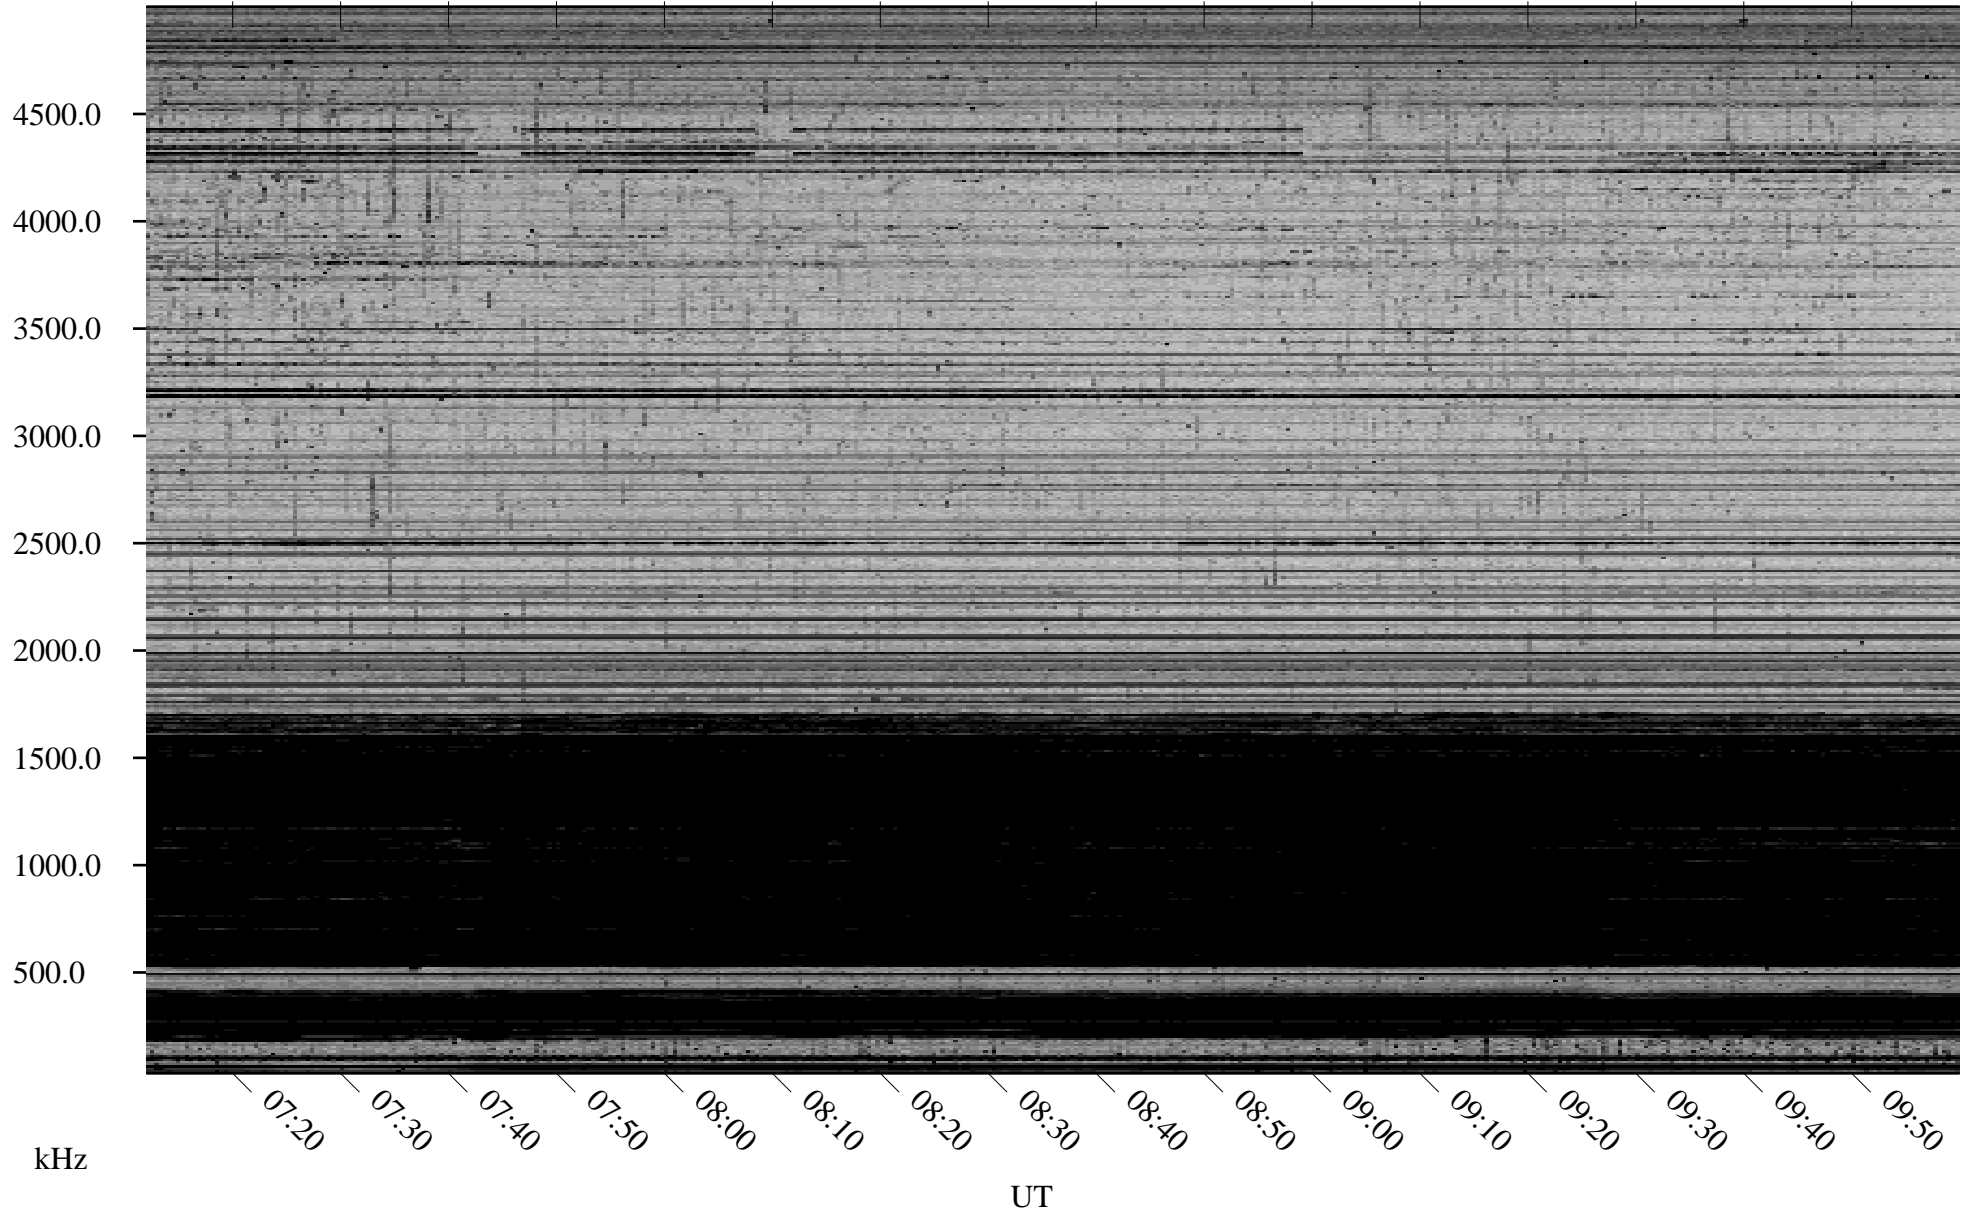

03/19/2008 Churchill, Manitoba

Linear Scale Black = 161 White = 15

ch08079l.r00SUm max_12

Page 1

03/19/2008 Churchill, Manitoba

Linear Scale Black = 161 White = 15

ch08079l.r00SUm max_12

Page 2

03/20/2008 Churchill, Manitoba

Linear Scale Black = 161 White = 15

ch08079l.r00SUm max_12

Page 3

03/20/2008 Churchill, Manitoba

Linear Scale Black = 161 White = 15

ch08079l.r00SUm max_12

Page 4

03/20/2008 Churchill, Manitoba

Linear Scale Black = 161 White = 15

ch080791.r00SUm max_12

Page 5

03/20/2008 Churchill, Manitoba

Linear Scale Black = 161 White = 15

ch08079l.r00SUm max_12

Page 6

03/20/2008 Churchill, Manitoba

Linear Scale Black = 161 White = 15

ch08079l.r00SUm max_12

Page 7

03/20/2008 Churchill, Manitoba

Linear Scale Black = 161 White = 15

ch080791.r00SUm max_12

Page 8