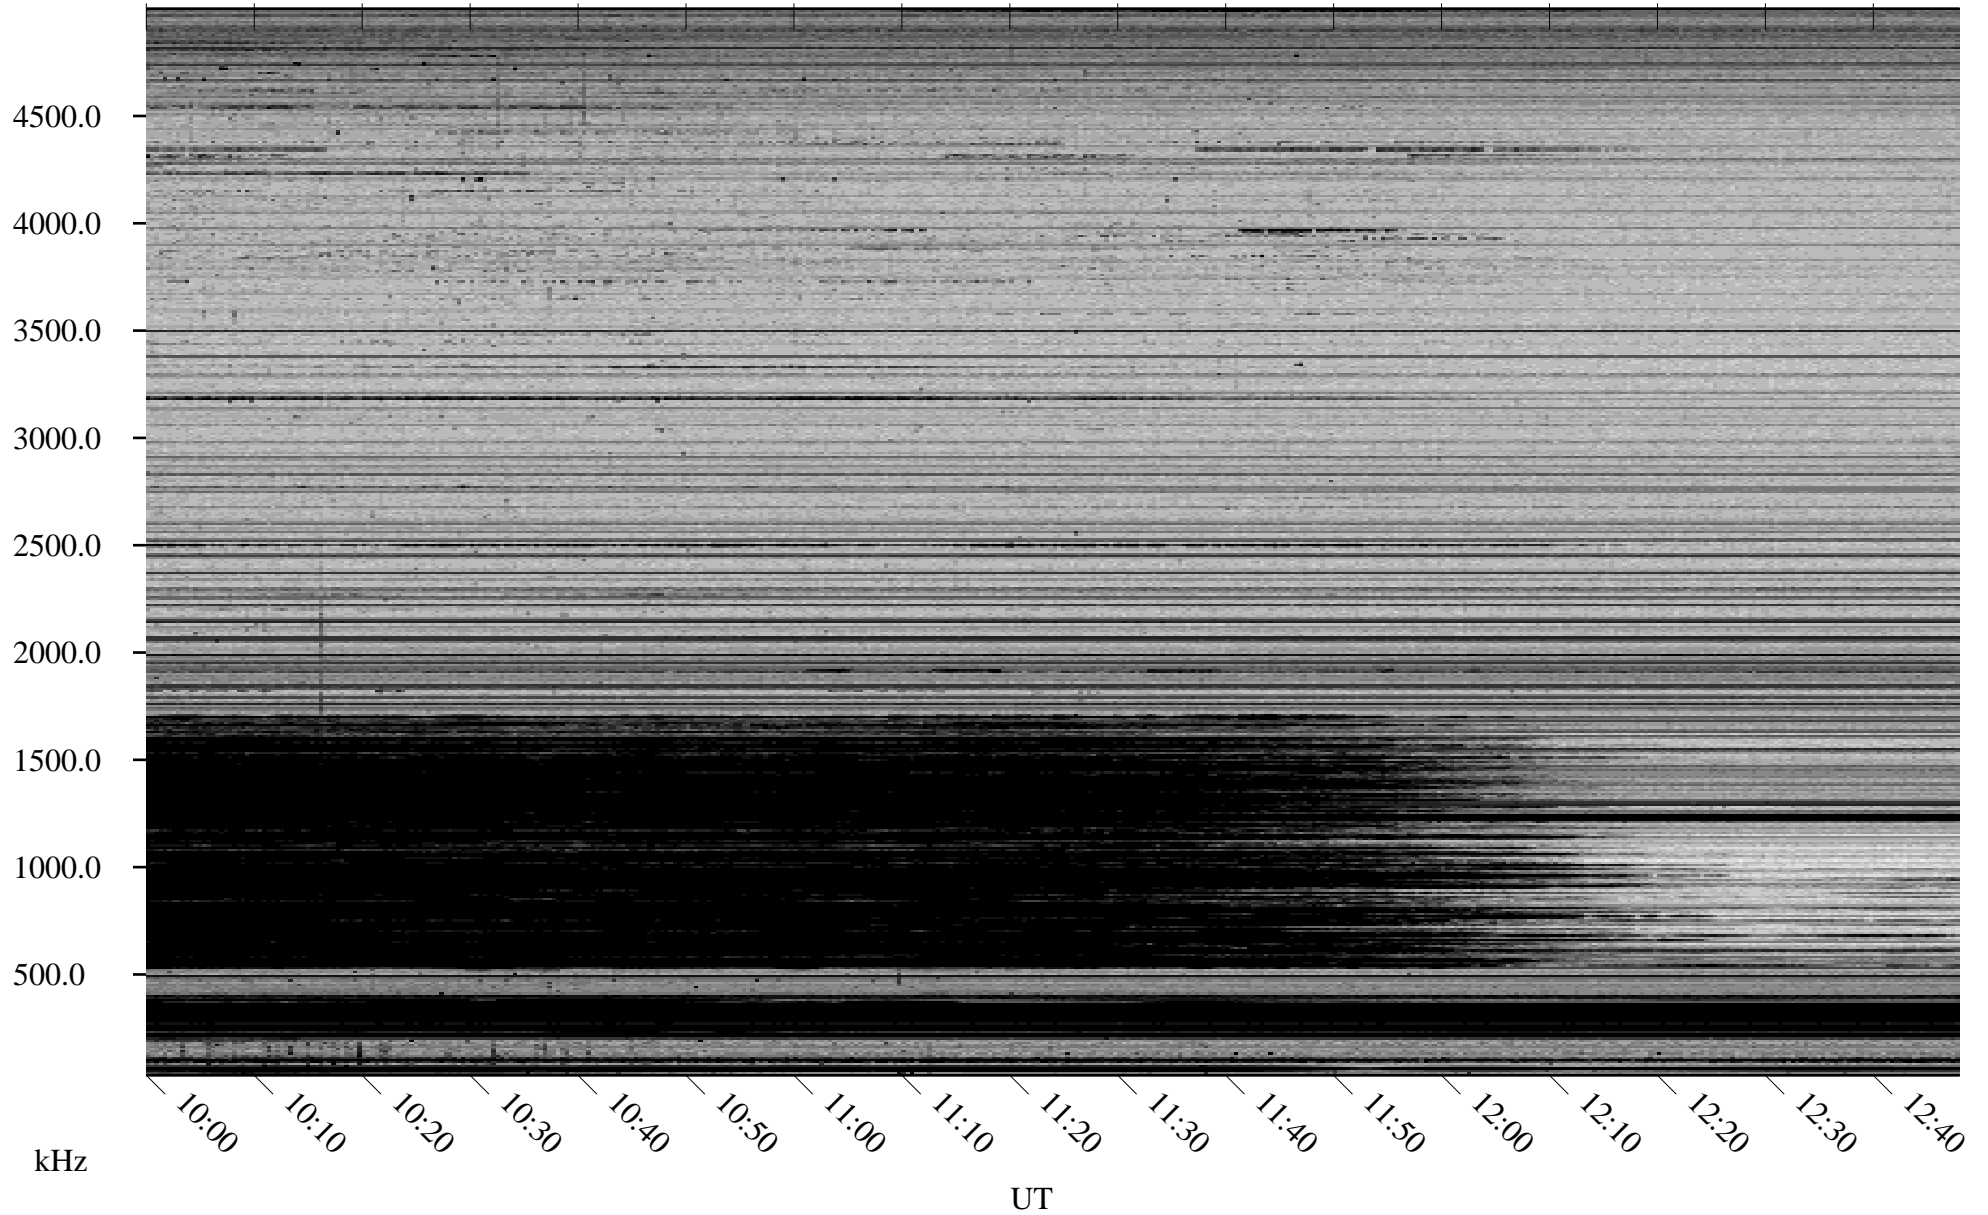

03/19/2008 Churchill, Manitoba

Linear Scale Black = 161 White = 15

ch08079l.r00SUm max_12

Page 1

03/19/2008 Churchill, Manitoba

Linear Scale Black = 161 White = 15

ch08079l.r00SUm max_12

Page 2

03/20/2008 Churchill, Manitoba

Linear Scale Black = 161 White = 15

ch08079l.r00SUm max_12

Page 3

03/20/2008 Churchill, Manitoba

Linear Scale Black = 161 White = 15

ch08079l.r00SUm max_12

Page 4

03/20/2008 Churchill, Manitoba

Linear Scale Black = 161 White = 15

ch080791.r00SUm max_12

Page 5

03/20/2008 Churchill, Manitoba

Linear Scale Black = 161 White = 15

ch08079l.r00SUm max_12

Page 6

03/20/2008 Churchill, Manitoba

Linear Scale Black = 161 White = 15

ch08079l.r00SUm max_12

Page 7

03/20/2008 Churchill, Manitoba

Linear Scale Black = 161 White = 15

ch080791.r00SUm max_12

Page 8