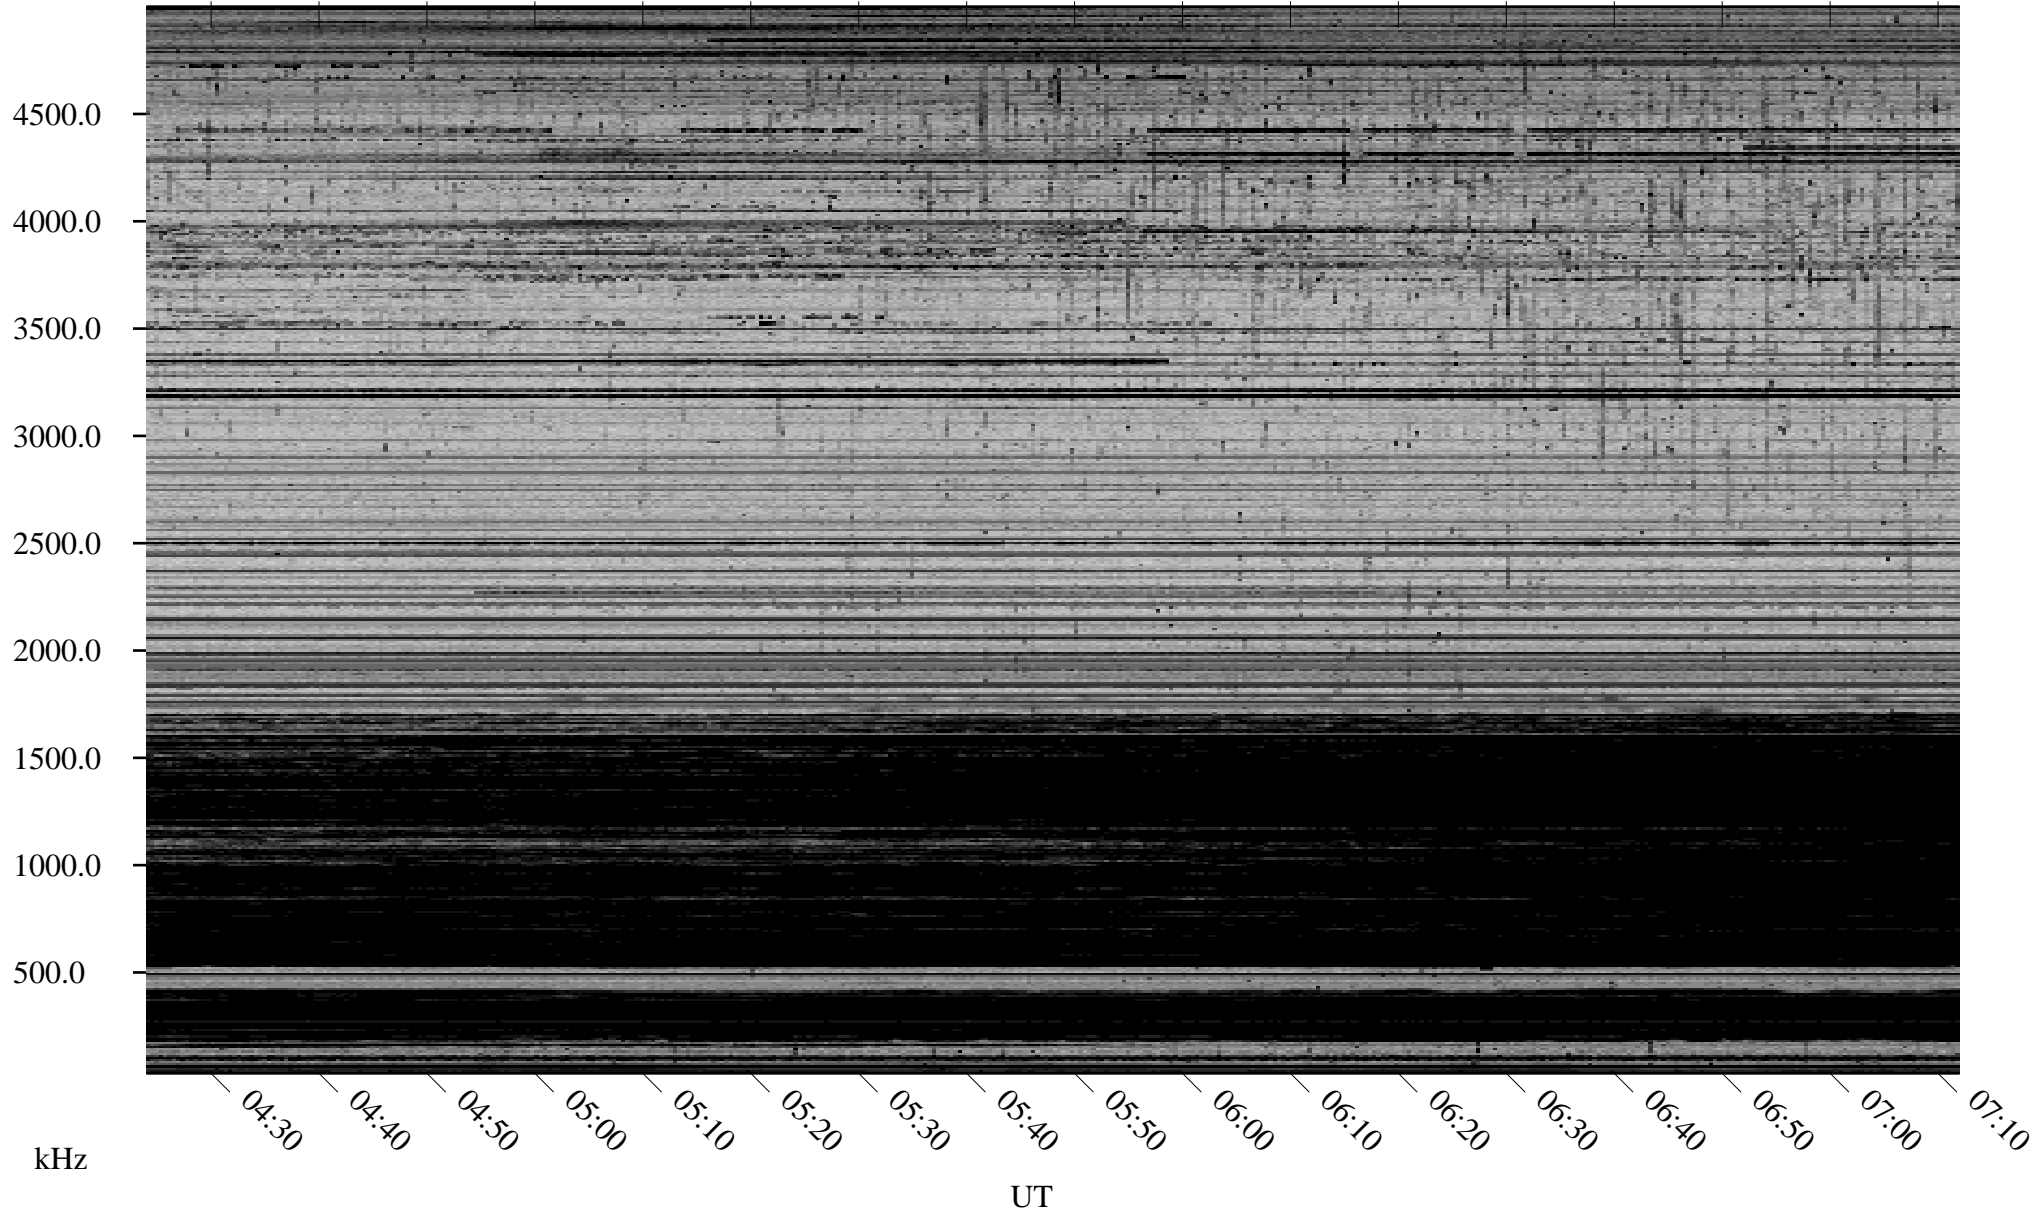

03/19/2008 Churchill, Manitoba

Linear Scale Black = 161 White = 15

ch08079l.r00SUm max_12

Page 1

03/19/2008 Churchill, Manitoba

Linear Scale Black = 161 White = 15

ch08079l.r00SUm max_12

Page 2

03/20/2008 Churchill, Manitoba

Linear Scale Black = 161 White = 15

ch08079l.r00SUm max_12

Page 3

03/20/2008 Churchill, Manitoba

Linear Scale Black = 161 White = 15

ch08079l.r00SUm max_12

Page 4

03/20/2008 Churchill, Manitoba

Linear Scale Black = 161 White = 15

ch080791.r00SUm max_12

Page 5

03/20/2008 Churchill, Manitoba

Linear Scale Black = 161 White = 15

ch08079l.r00SUm max_12

Page 6

03/20/2008 Churchill, Manitoba

Linear Scale Black = 161 White = 15

ch08079l.r00SUm max_12

Page 7

03/20/2008 Churchill, Manitoba

Linear Scale Black = 161 White = 15

ch080791.r00SUm max_12

Page 8