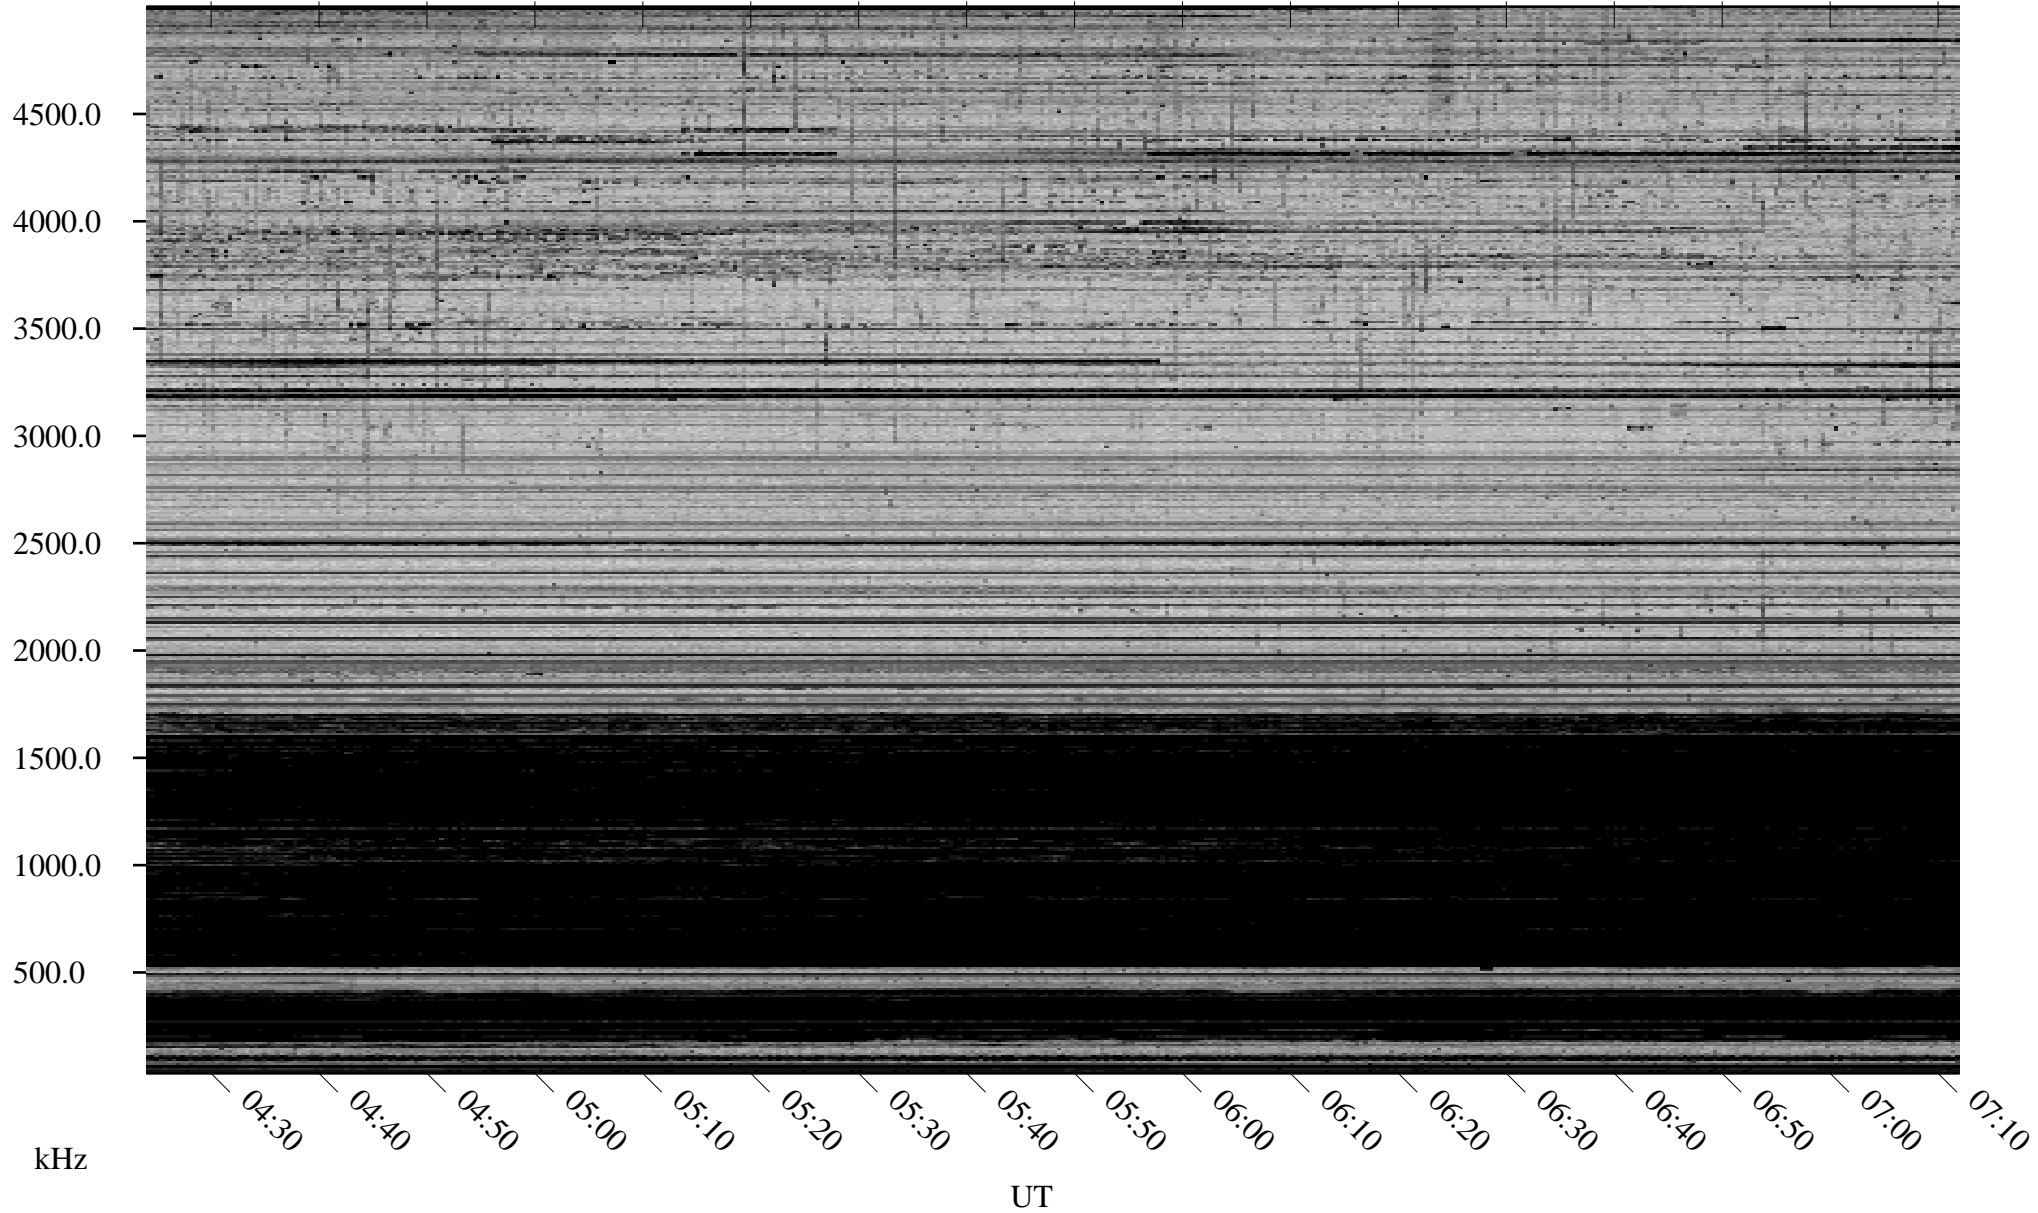

03/20/2008 Churchill, Manitoba

Linear Scale Black = 161 White = 15

ch08080l.r00SUm max_12

Page 1

03/20/2008 Churchill, Manitoba

Linear Scale Black = 161 White = 15

ch08080l.r00SUm max_12

Page 2

03/21/2008 Churchill, Manitoba

Linear Scale Black = 161 White = 15

ch08080l.r00SUm max_12

Page 3

03/21/2008 Churchill, Manitoba

Linear Scale Black = 161 White = 15

ch08080l.r00SUm max_12

Page 4

03/21/2008 Churchill, Manitoba

Linear Scale Black = 161 White = 15

ch08080l.r00SUm max_12

Page 5

03/21/2008 Churchill, Manitoba

Linear Scale Black = 161 White = 15

ch08080l.r00SUm max_12

Page 6

03/21/2008 Churchill, Manitoba

Linear Scale Black = 161 White = 15

ch08080l.r00SUm max_12

Page 7

03/21/2008 Churchill, Manitoba

Linear Scale Black = 161 White = 15

ch08080l.r00SUm max_12