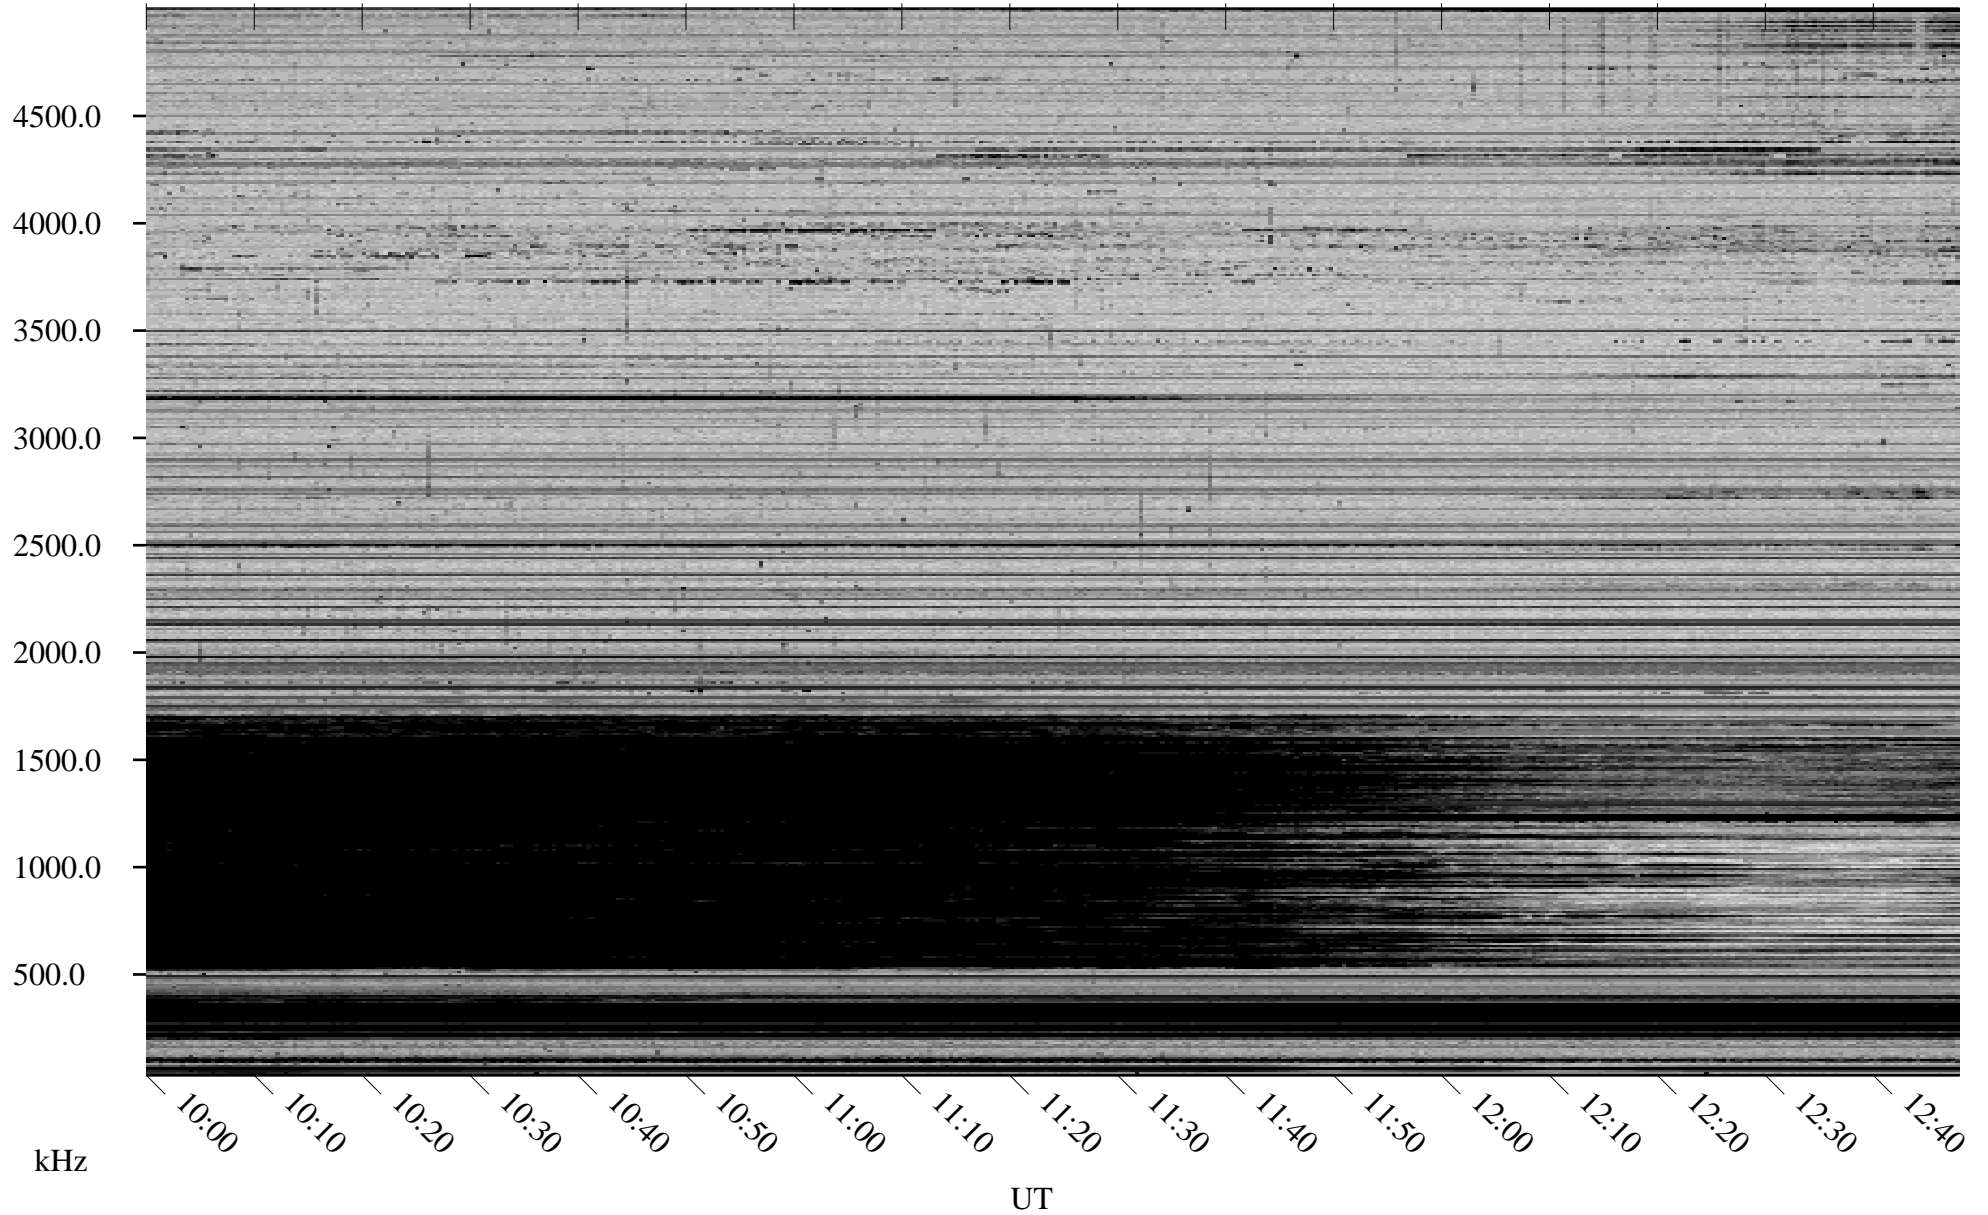

03/20/2008 Churchill, Manitoba

Linear Scale Black = 161 White = 15

ch08080l.r00SUm max_12

Page 1

03/20/2008 Churchill, Manitoba

Linear Scale Black = 161 White = 15

ch08080l.r00SUm max_12

Page 2

03/21/2008 Churchill, Manitoba

Linear Scale Black = 161 White = 15

ch08080l.r00SUm max_12

Page 3

03/21/2008 Churchill, Manitoba

Linear Scale Black = 161 White = 15

ch08080l.r00SUm max_12

Page 4

03/21/2008 Churchill, Manitoba

Linear Scale Black = 161 White = 15

ch08080l.r00SUm max_12

Page 5

03/21/2008 Churchill, Manitoba

Linear Scale Black = 161 White = 15

ch08080l.r00SUm max_12

Page 6

03/21/2008 Churchill, Manitoba

Linear Scale Black = 161 White = 15

ch08080l.r00SUm max_12

Page 7

03/21/2008 Churchill, Manitoba

Linear Scale Black = 161 White = 15

ch08080l.r00SUm max_12