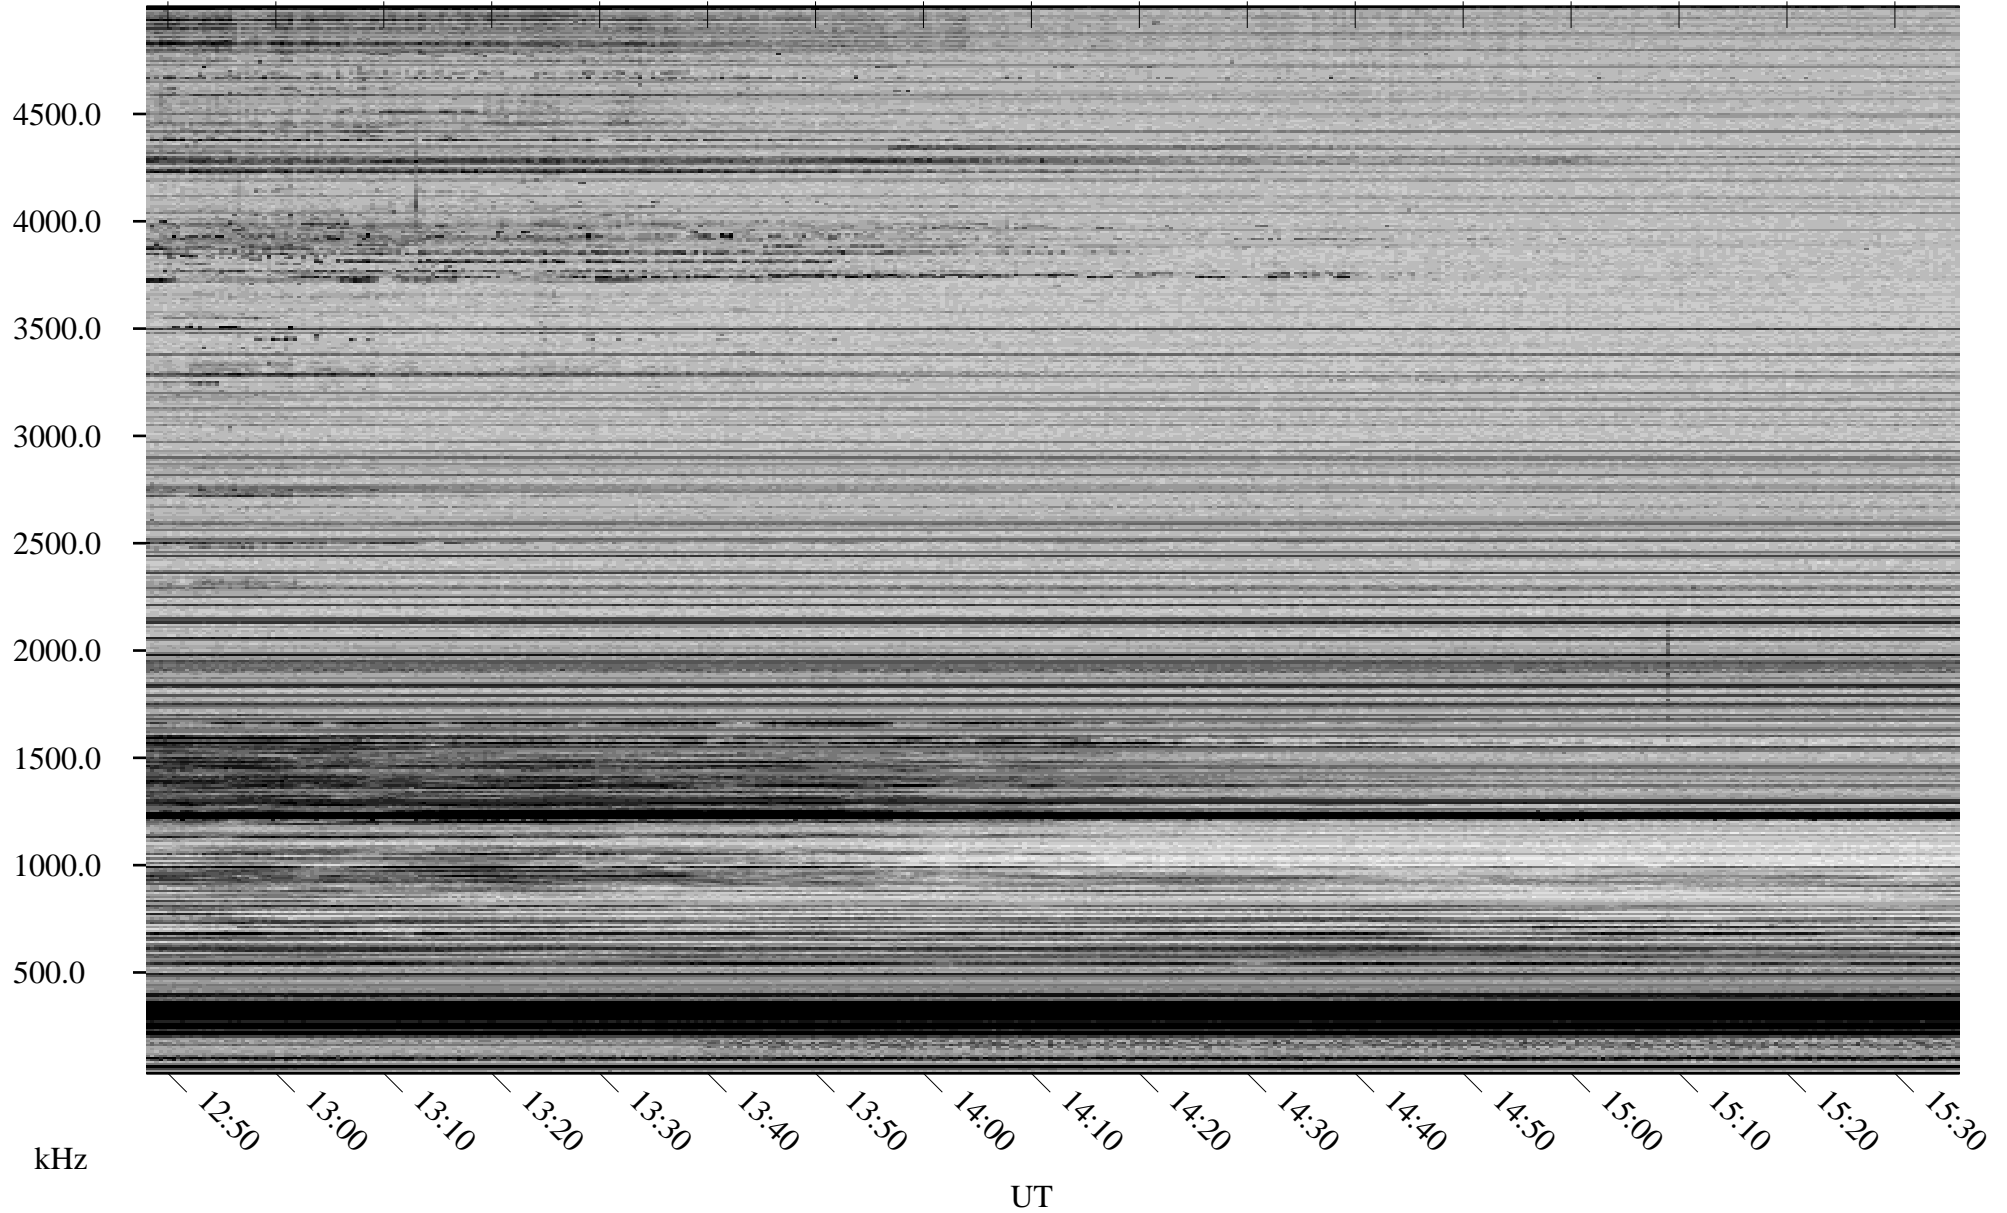

03/20/2008 Churchill, Manitoba

Linear Scale Black = 161 White = 15

ch08080l.r00SUm max_12

Page 1

03/20/2008 Churchill, Manitoba

Linear Scale Black = 161 White = 15

ch08080l.r00SUm max_12

Page 2

03/21/2008 Churchill, Manitoba

Linear Scale Black = 161 White = 15

ch08080l.r00SUm max_12

Page 3

03/21/2008 Churchill, Manitoba

Linear Scale Black = 161 White = 15

ch08080l.r00SUm max_12

Page 4

03/21/2008 Churchill, Manitoba

Linear Scale Black = 161 White = 15

ch08080l.r00SUm max_12

Page 5

03/21/2008 Churchill, Manitoba

Linear Scale Black = 161 White = 15

ch08080l.r00SUm max_12

Page 6

03/21/2008 Churchill, Manitoba

Linear Scale Black = 161 White = 15

ch08080l.r00SUm max_12

Page 7

03/21/2008 Churchill, Manitoba

Linear Scale Black = 161 White = 15

ch08080l.r00SUm max_12