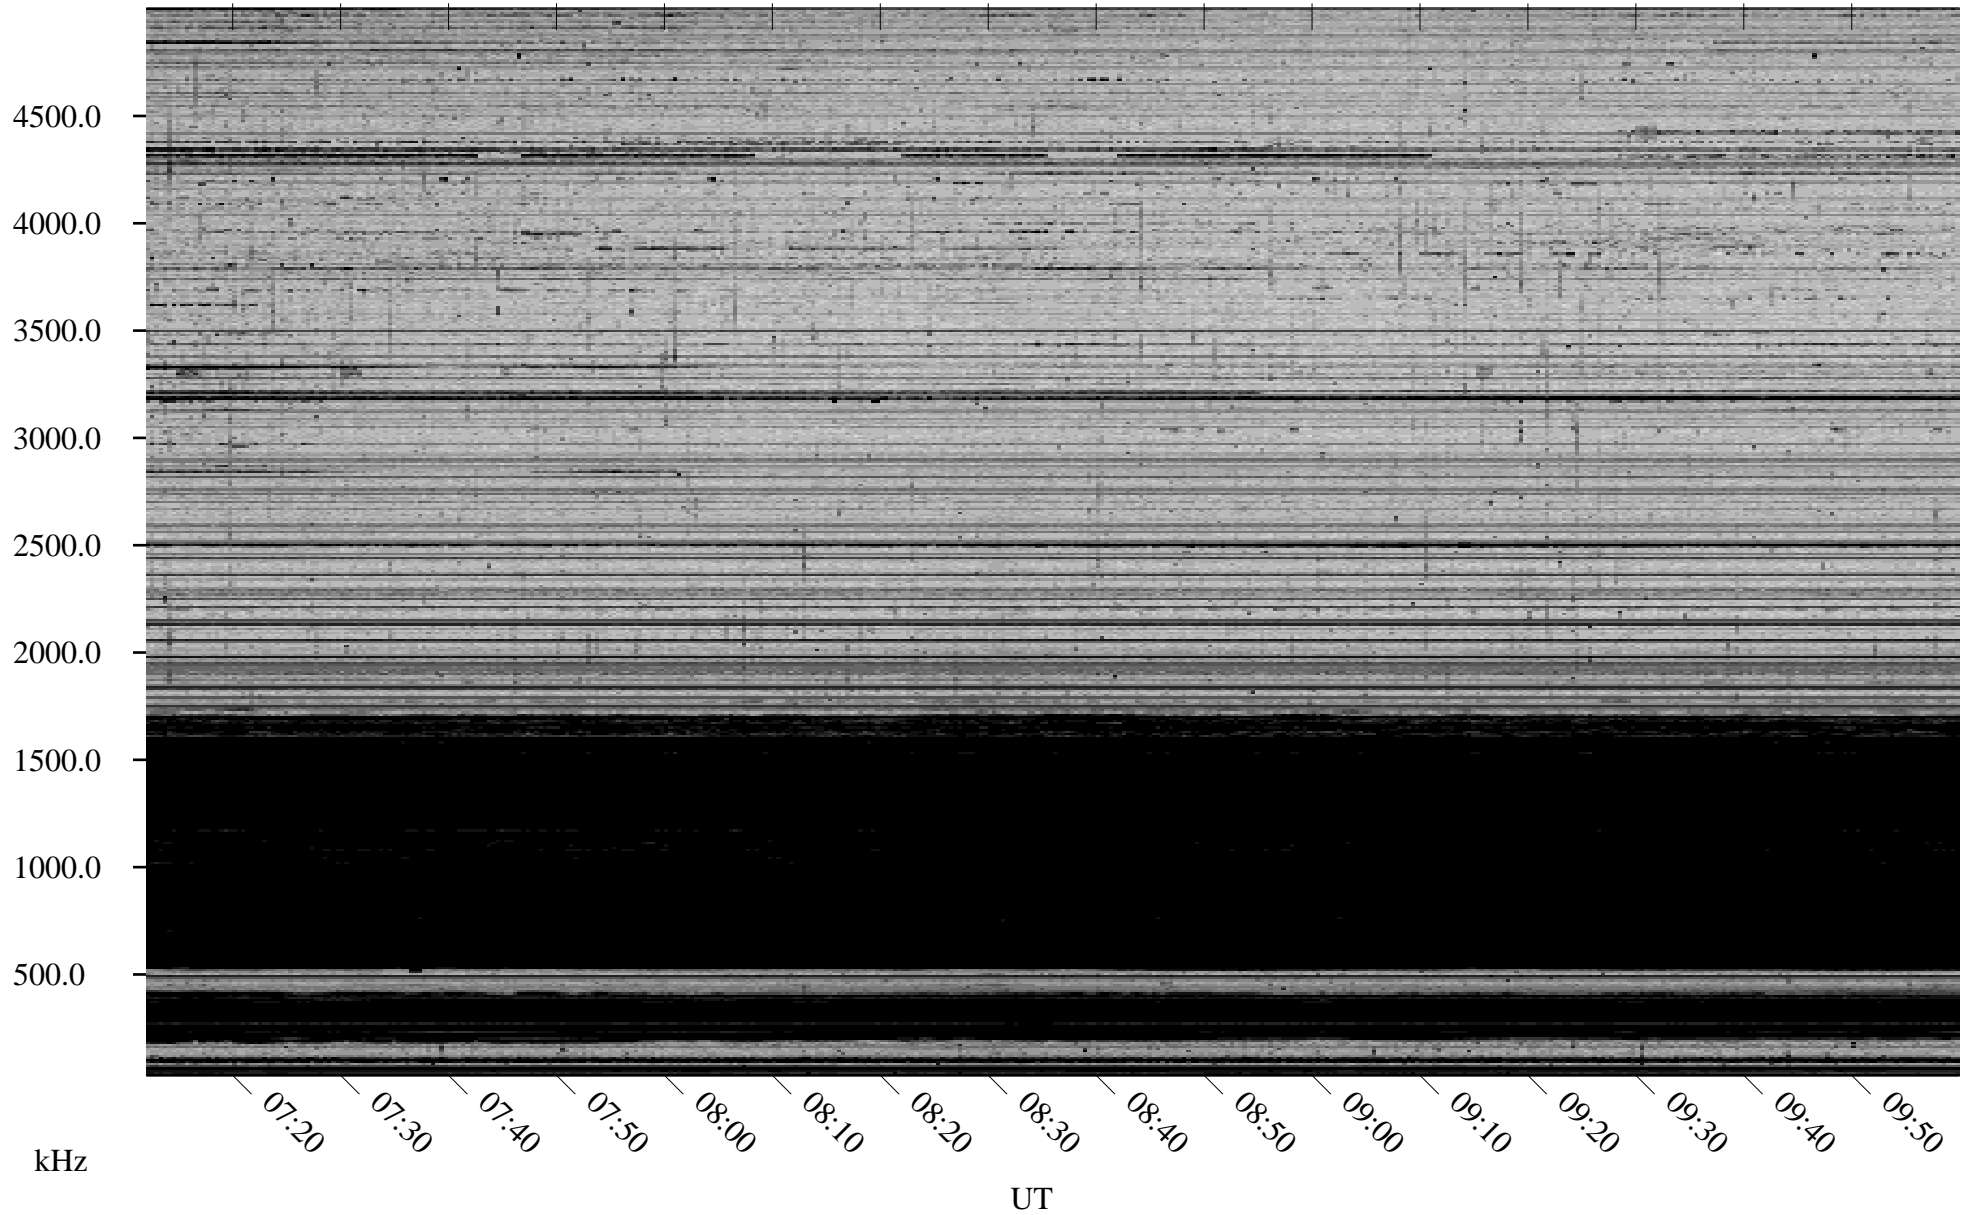

03/20/2008 Churchill, Manitoba

Linear Scale Black = 161 White = 15

ch08080l.r00SUm max_12

Page 1

03/20/2008 Churchill, Manitoba

Linear Scale Black = 161 White = 15

ch08080l.r00SUm max_12

Page 2

03/21/2008 Churchill, Manitoba

Linear Scale Black = 161 White = 15

ch08080l.r00SUm max_12

Page 3

03/21/2008 Churchill, Manitoba

Linear Scale Black = 161 White = 15

ch08080l.r00SUm max_12

Page 4

03/21/2008 Churchill, Manitoba

Linear Scale Black = 161 White = 15

ch08080l.r00SUm max_12

Page 5

03/21/2008 Churchill, Manitoba

Linear Scale Black = 161 White = 15

ch08080l.r00SUm max_12

Page 6

03/21/2008 Churchill, Manitoba

Linear Scale Black = 161 White = 15

ch08080l.r00SUm max_12

Page 7

03/21/2008 Churchill, Manitoba

Linear Scale Black = 161 White = 15

ch08080l.r00SUm max_12