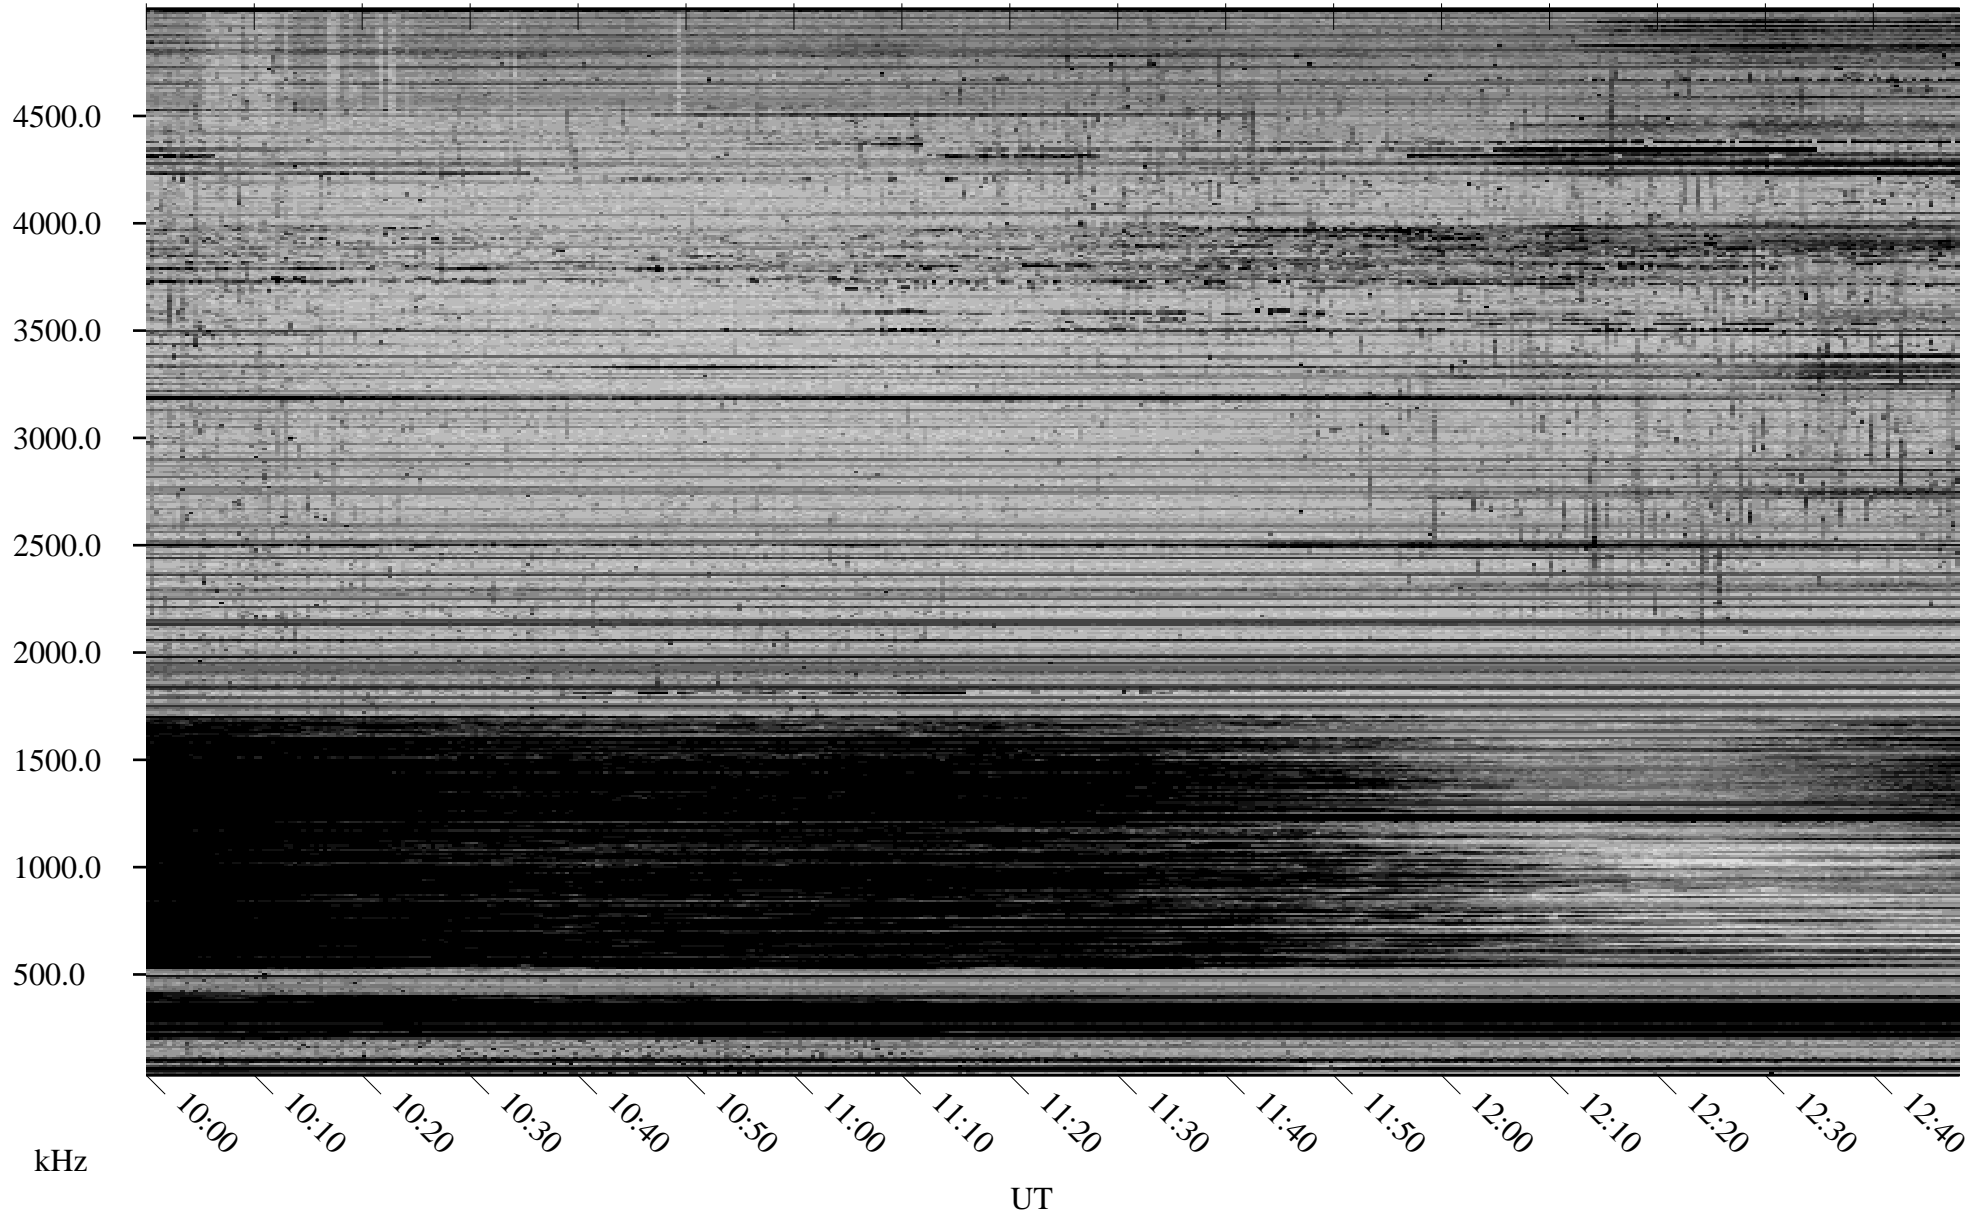

03/21/2008 Churchill, Manitoba

Linear Scale Black = 161 White = 15

ch080811.r00SUm max_12

Page 1

03/21/2008 Churchill, Manitoba

Linear Scale Black = 161 White = 15

ch080811.r00SUm max_12

Page 2

03/22/2008 Churchill, Manitoba

Linear Scale Black = 161 White = 15

ch080811.r00SUm max_12

Page 3

03/22/2008 Churchill, Manitoba

Linear Scale Black = 161 White = 15

ch080811.r00SUm max_12

Page 4

03/22/2008 Churchill, Manitoba

Linear Scale Black = 161 White = 15

ch080811.r00SUm max_12

Page 5

03/22/2008 Churchill, Manitoba

Linear Scale Black = 161 White = 15

ch080811.r00SUm max_12

Page 6

03/22/2008 Churchill, Manitoba

Linear Scale Black = 161 White = 15

ch080811.r00SUm max_12

Page 7

03/22/2008 Churchill, Manitoba

Linear Scale Black = 161 White = 15

ch080811.r00SUm max_12

Page 8