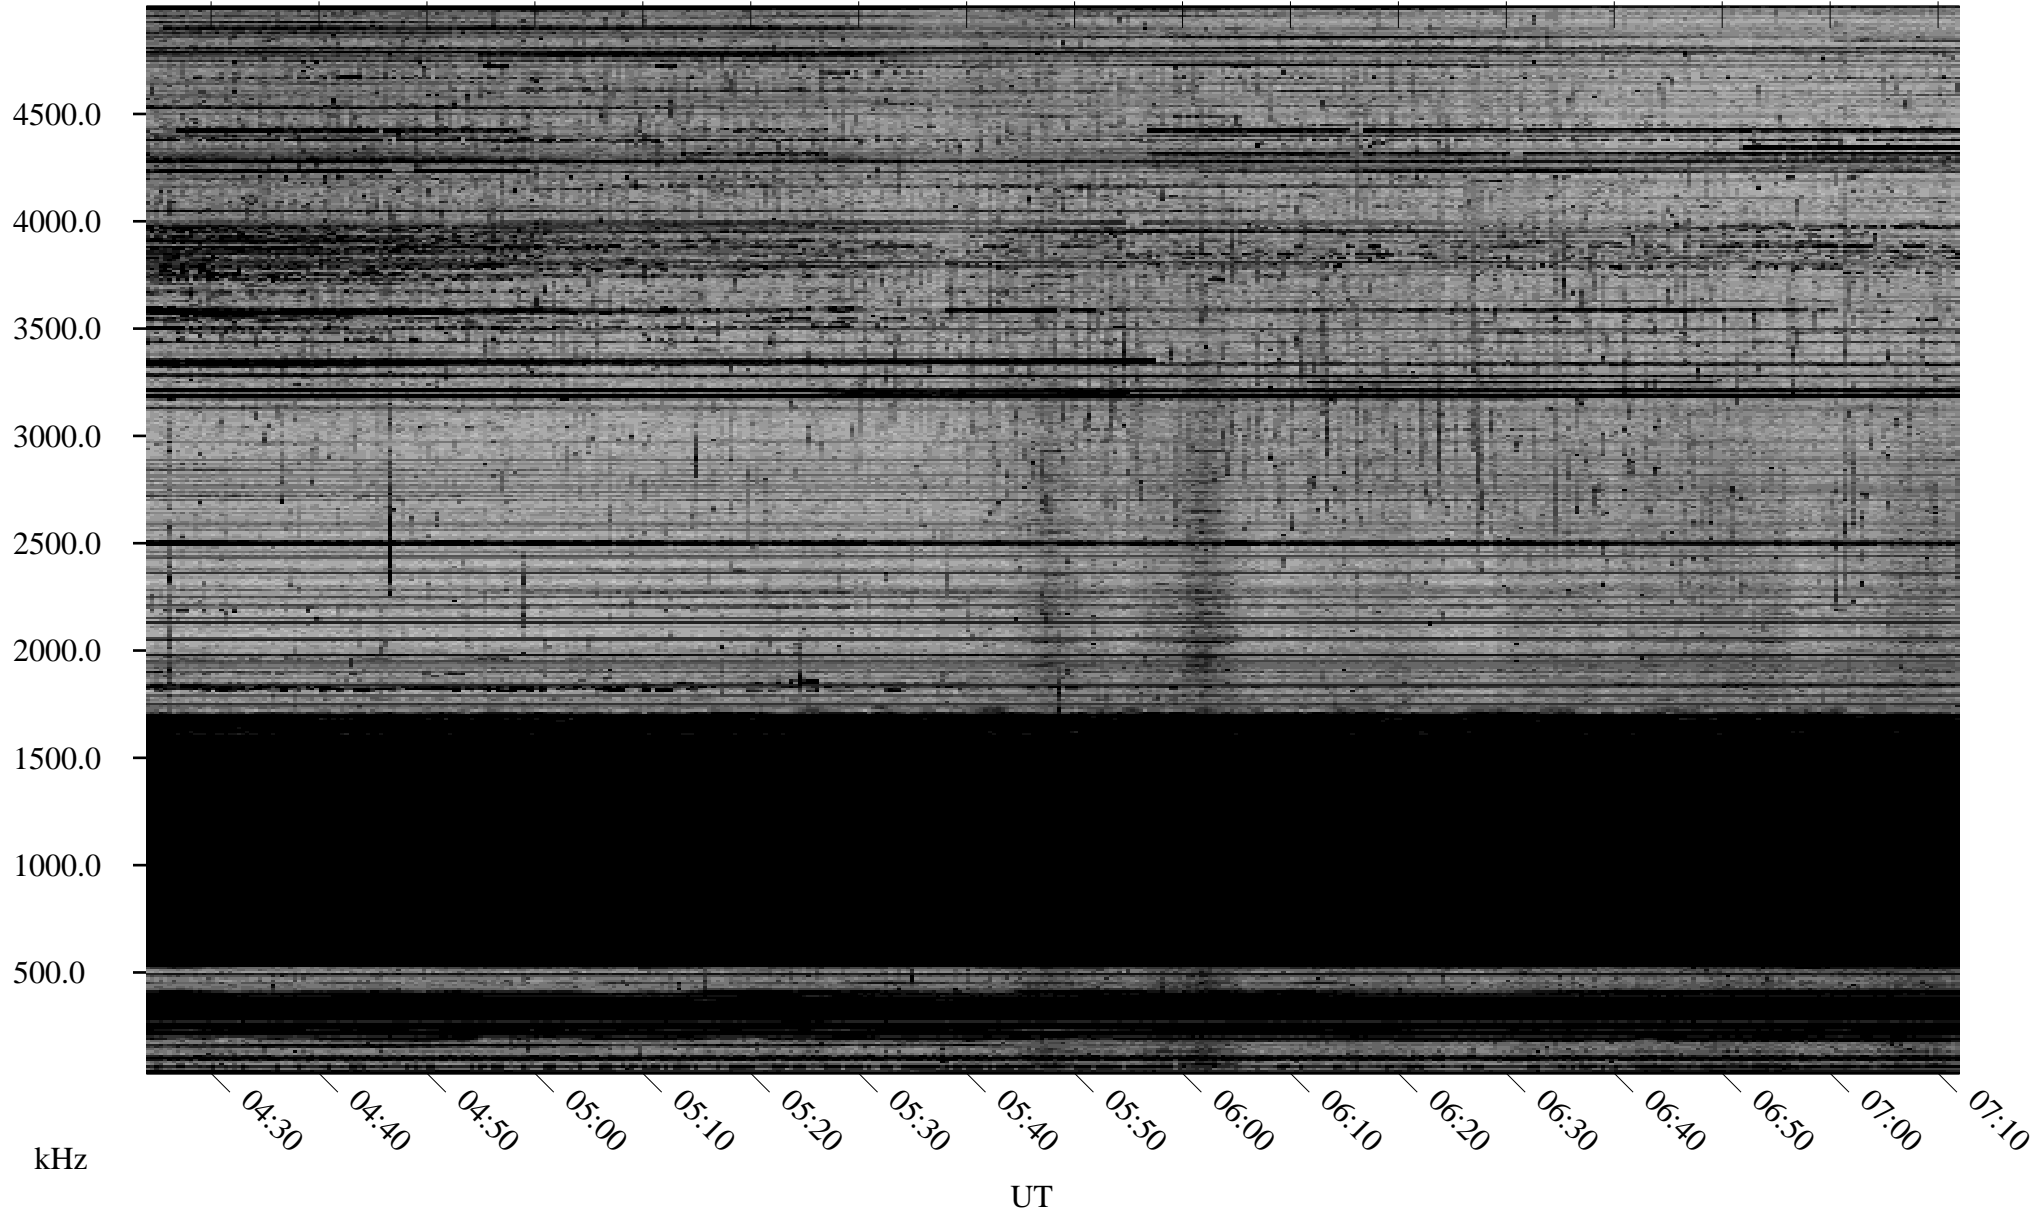

03/21/2008 Churchill, Manitoba

Linear Scale Black = 161 White = 15

ch080811.r00SUm max_12

Page 1

03/21/2008 Churchill, Manitoba

Linear Scale Black = 161 White = 15

ch080811.r00SUm max_12

Page 2

03/22/2008 Churchill, Manitoba

Linear Scale Black = 161 White = 15

ch080811.r00SUm max_12

Page 3

03/22/2008 Churchill, Manitoba

Linear Scale Black = 161 White = 15

ch080811.r00SUm max_12

Page 4

03/22/2008 Churchill, Manitoba

Linear Scale Black = 161 White = 15

ch080811.r00SUm max_12

Page 5

03/22/2008 Churchill, Manitoba

Linear Scale Black = 161 White = 15

ch080811.r00SUm max_12

Page 6

03/22/2008 Churchill, Manitoba

Linear Scale Black = 161 White = 15

ch080811.r00SUm max_12

Page 7

03/22/2008 Churchill, Manitoba

Linear Scale Black = 161 White = 15

ch080811.r00SUm max_12

Page 8