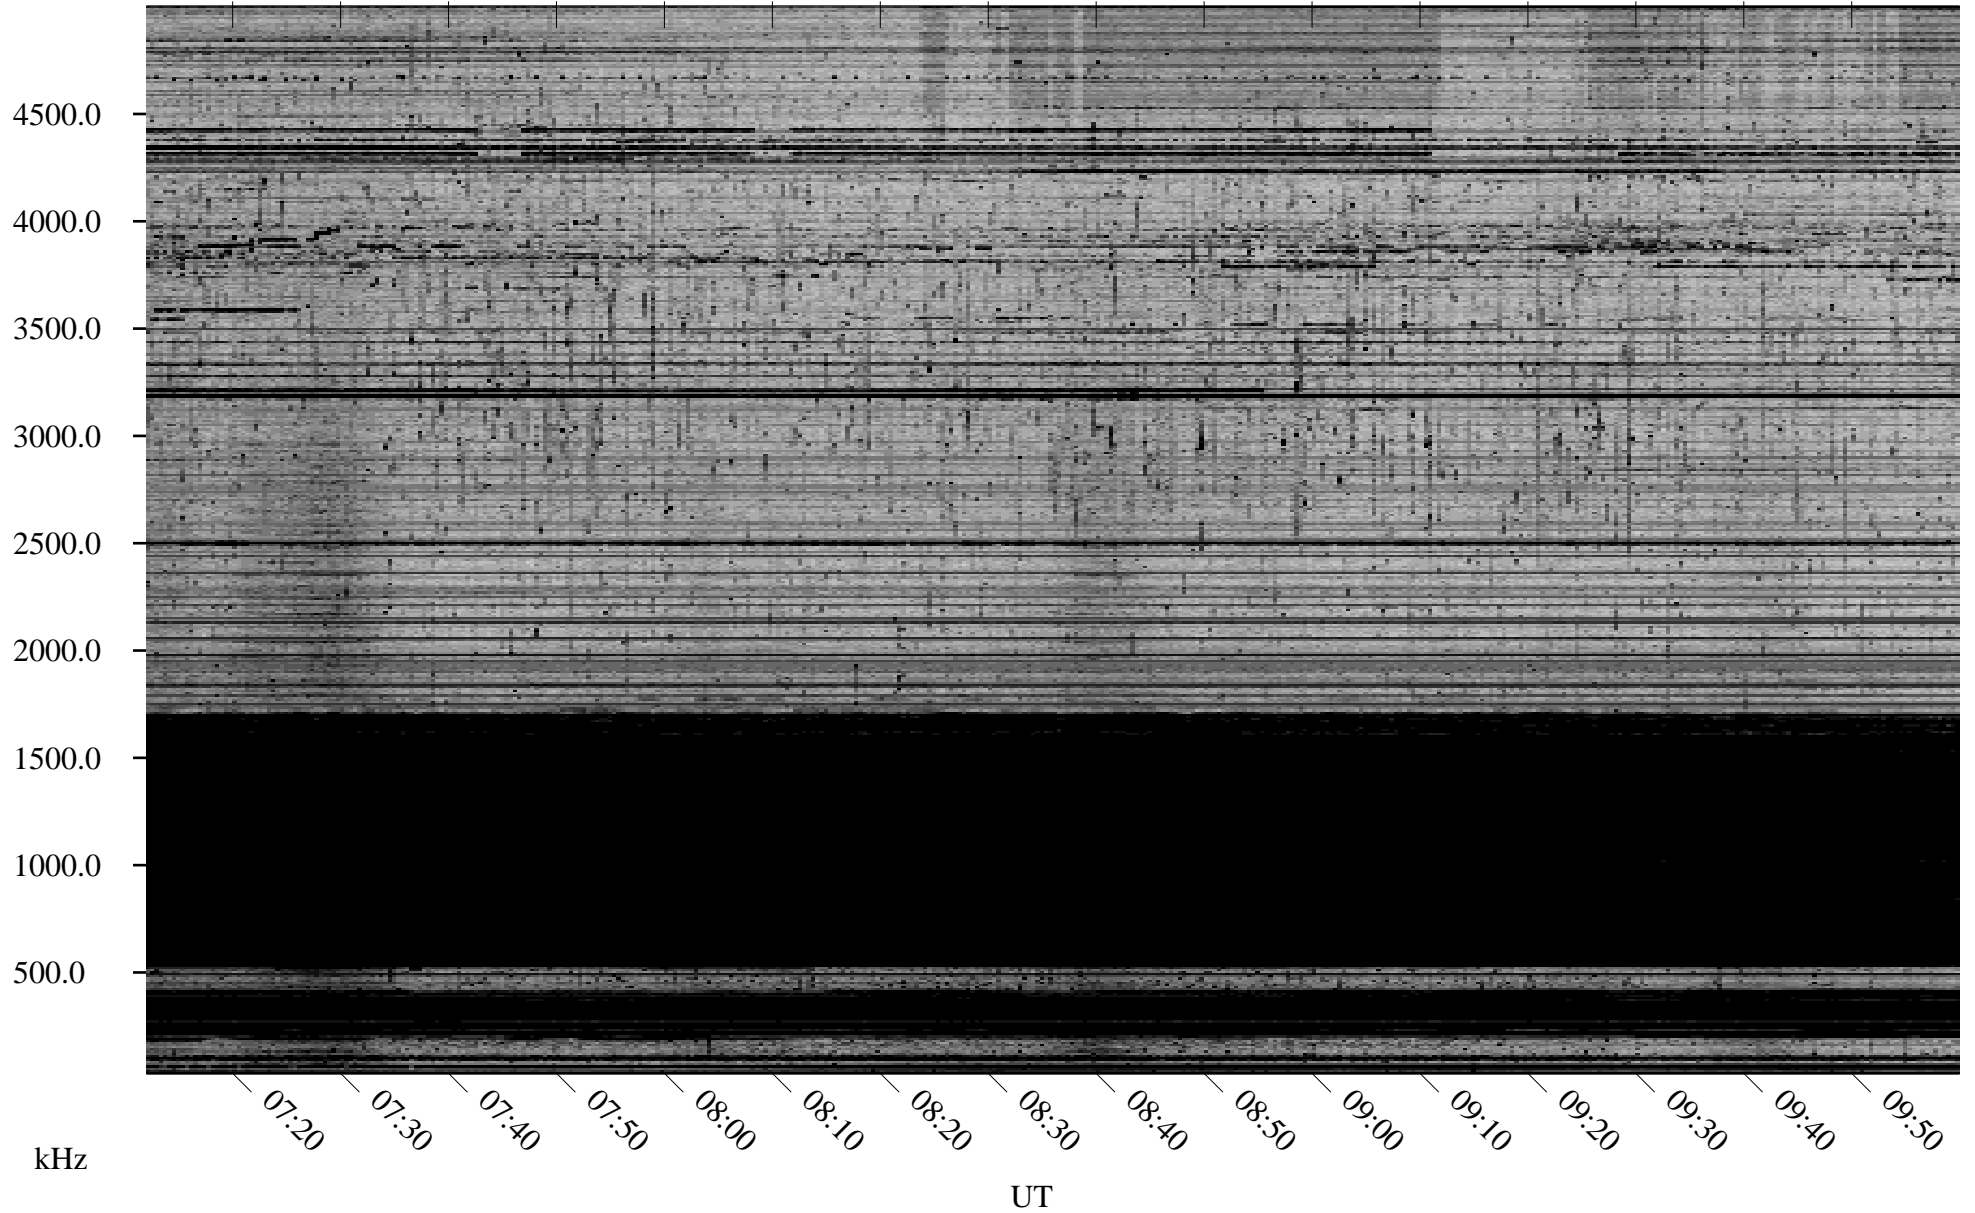

03/21/2008 Churchill, Manitoba

Linear Scale Black = 161 White = 15

ch080811.r00SUm max_12

Page 1

03/21/2008 Churchill, Manitoba

Linear Scale Black = 161 White = 15

ch080811.r00SUm max_12

Page 2

03/22/2008 Churchill, Manitoba

Linear Scale Black = 161 White = 15

ch080811.r00SUm max_12

Page 3

03/22/2008 Churchill, Manitoba

Linear Scale Black = 161 White = 15

ch080811.r00SUm max_12

Page 4

03/22/2008 Churchill, Manitoba

Linear Scale Black = 161 White = 15

ch080811.r00SUm max_12

Page 5

03/22/2008 Churchill, Manitoba

Linear Scale Black = 161 White = 15

ch080811.r00SUm max_12

Page 6

03/22/2008 Churchill, Manitoba

Linear Scale Black = 161 White = 15

ch080811.r00SUm max_12

Page 7

03/22/2008 Churchill, Manitoba

Linear Scale Black = 161 White = 15

ch080811.r00SUm max_12

Page 8