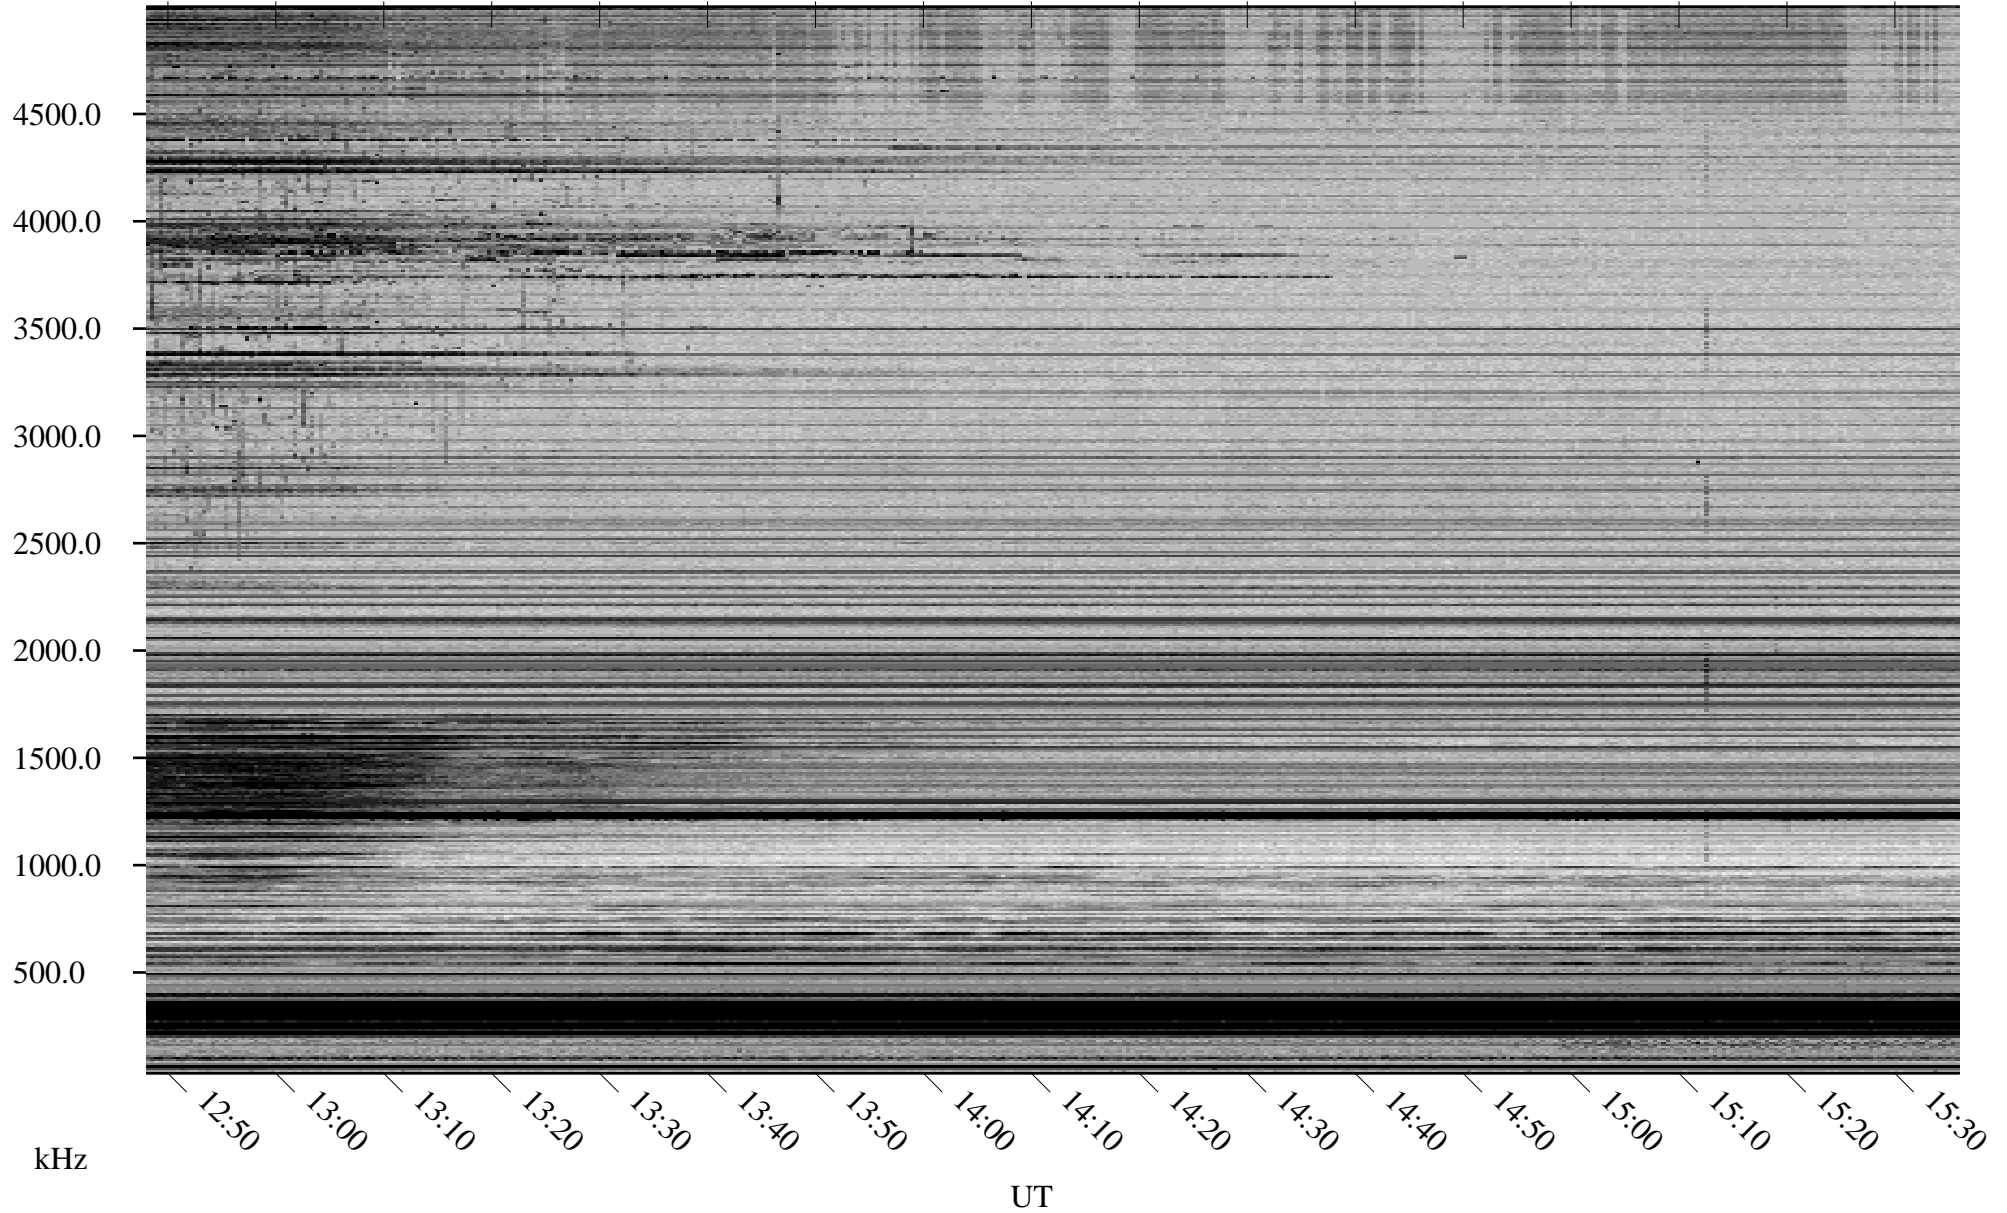

03/21/2008 Churchill, Manitoba

Linear Scale Black = 161 White = 15

ch080811.r00SUm max_12

Page 1

03/21/2008 Churchill, Manitoba

Linear Scale Black = 161 White = 15

ch080811.r00SUm max_12

Page 2

03/22/2008 Churchill, Manitoba

Linear Scale Black = 161 White = 15

ch080811.r00SUm max_12

Page 3

03/22/2008 Churchill, Manitoba

Linear Scale Black = 161 White = 15

ch080811.r00SUm max_12

Page 4

03/22/2008 Churchill, Manitoba

Linear Scale Black = 161 White = 15

ch080811.r00SUm max_12

Page 5

03/22/2008 Churchill, Manitoba

Linear Scale Black = 161 White = 15

ch080811.r00SUm max_12

Page 6

03/22/2008 Churchill, Manitoba

Linear Scale Black = 161 White = 15

ch080811.r00SUm max_12

Page 7

03/22/2008 Churchill, Manitoba

Linear Scale Black = 161 White = 15

ch080811.r00SUm max_12

Page 8