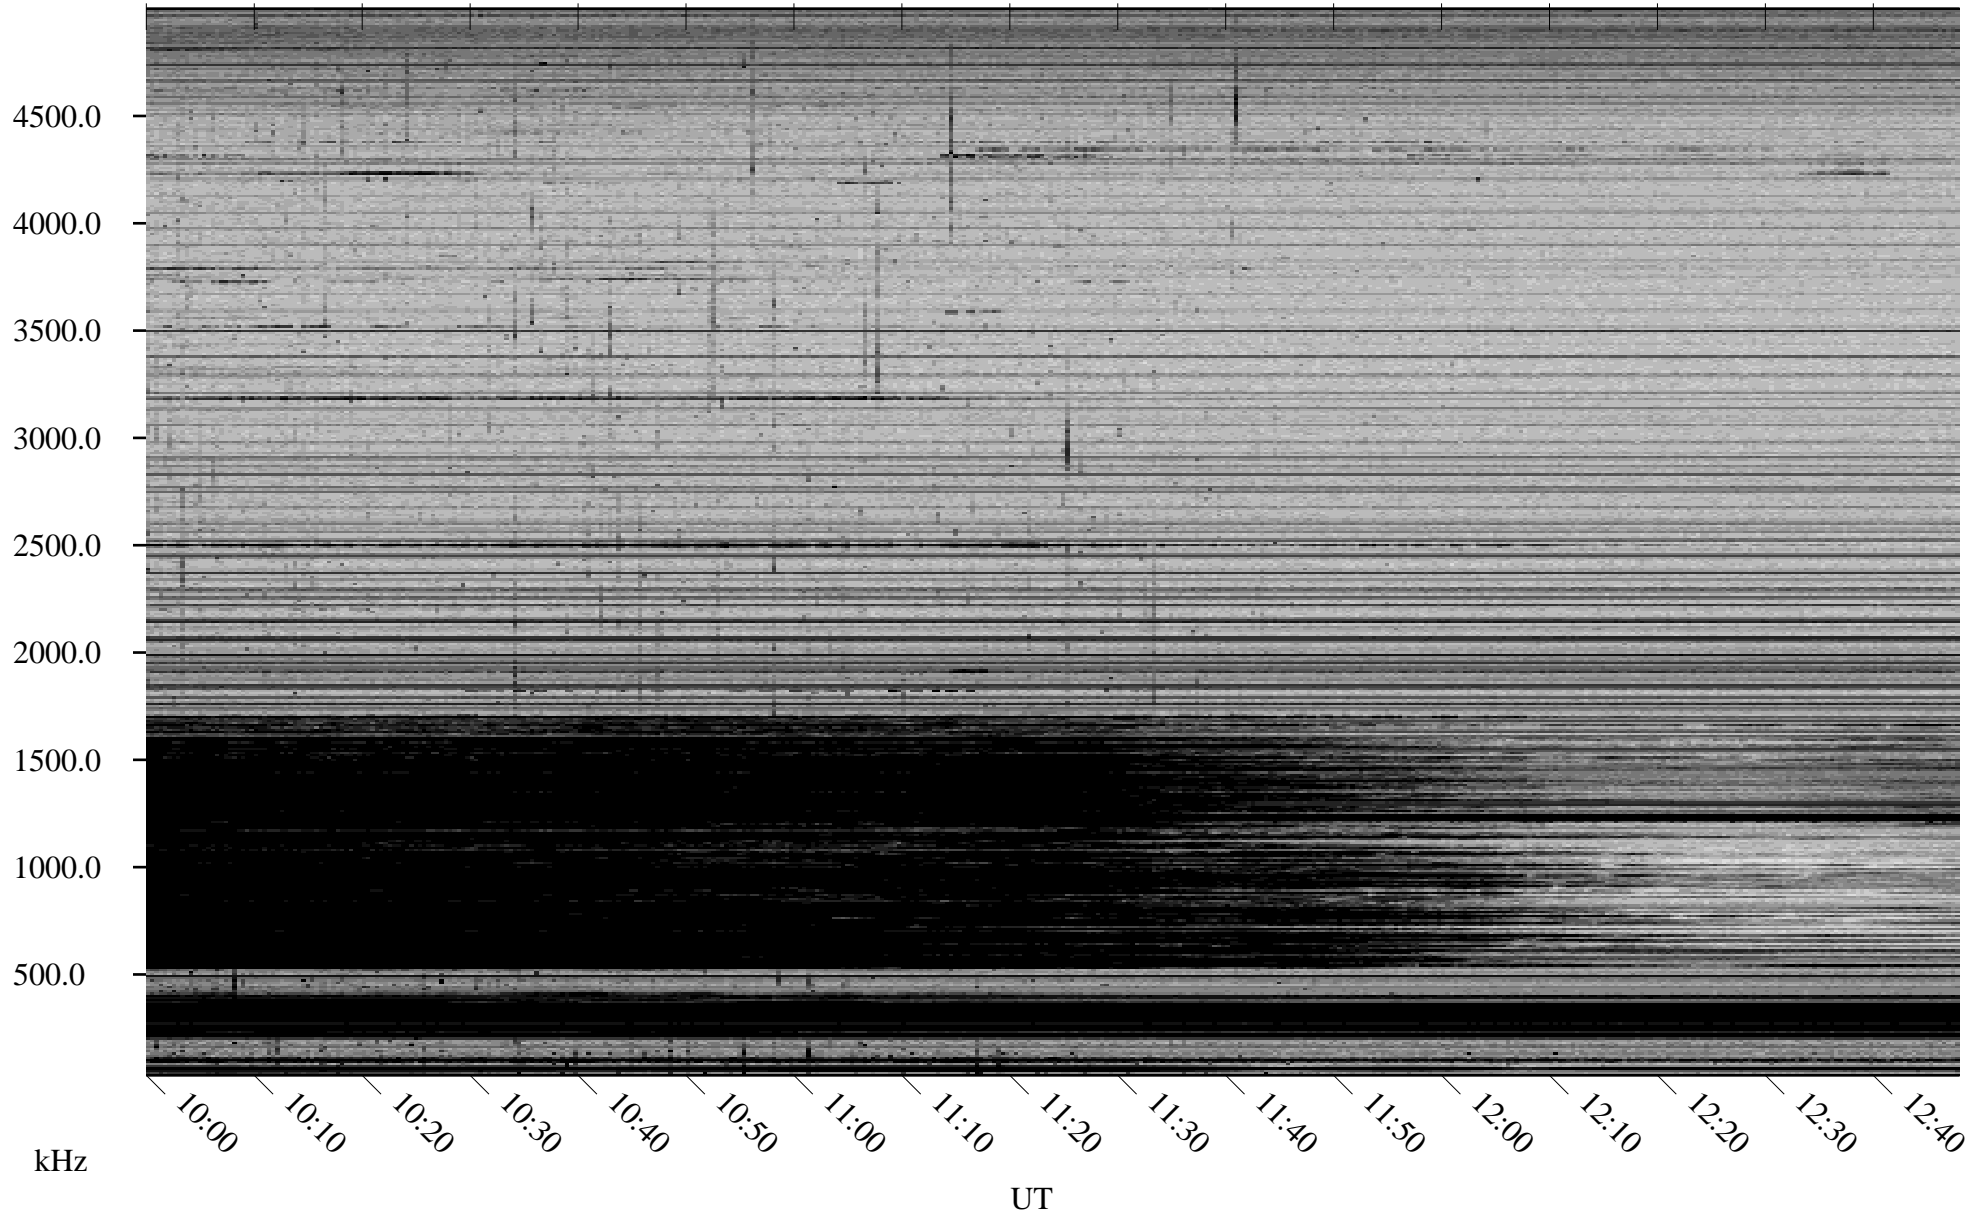

03/22/2008 Churchill, Manitoba

Linear Scale Black = 161 White = 15

ch08082l.r00SUm max_12

Page 1

03/22/2008 Churchill, Manitoba

Linear Scale Black = 161 White = 15

ch08082l.r00SUm max_12

Page 2

03/23/2008 Churchill, Manitoba

Linear Scale Black = 161 White = 15

ch08082l.r00SUm max_12

Page 3

03/23/2008 Churchill, Manitoba

Linear Scale Black = 161 White = 15

ch08082l.r00SUm max_12

Page 4

03/23/2008 Churchill, Manitoba

Linear Scale Black = 161 White = 15

ch08082l.r00SUm max_12

Page 5

03/23/2008 Churchill, Manitoba

Linear Scale Black = 161 White = 15

ch08082l.r00SUm max_12

Page 6

03/23/2008 Churchill, Manitoba

Linear Scale Black = 161 White = 15

ch08082l.r00SUm max_12

Page 7

03/23/2008 Churchill, Manitoba

Linear Scale Black = 161 White = 15

ch08082l.r00SUm max_12