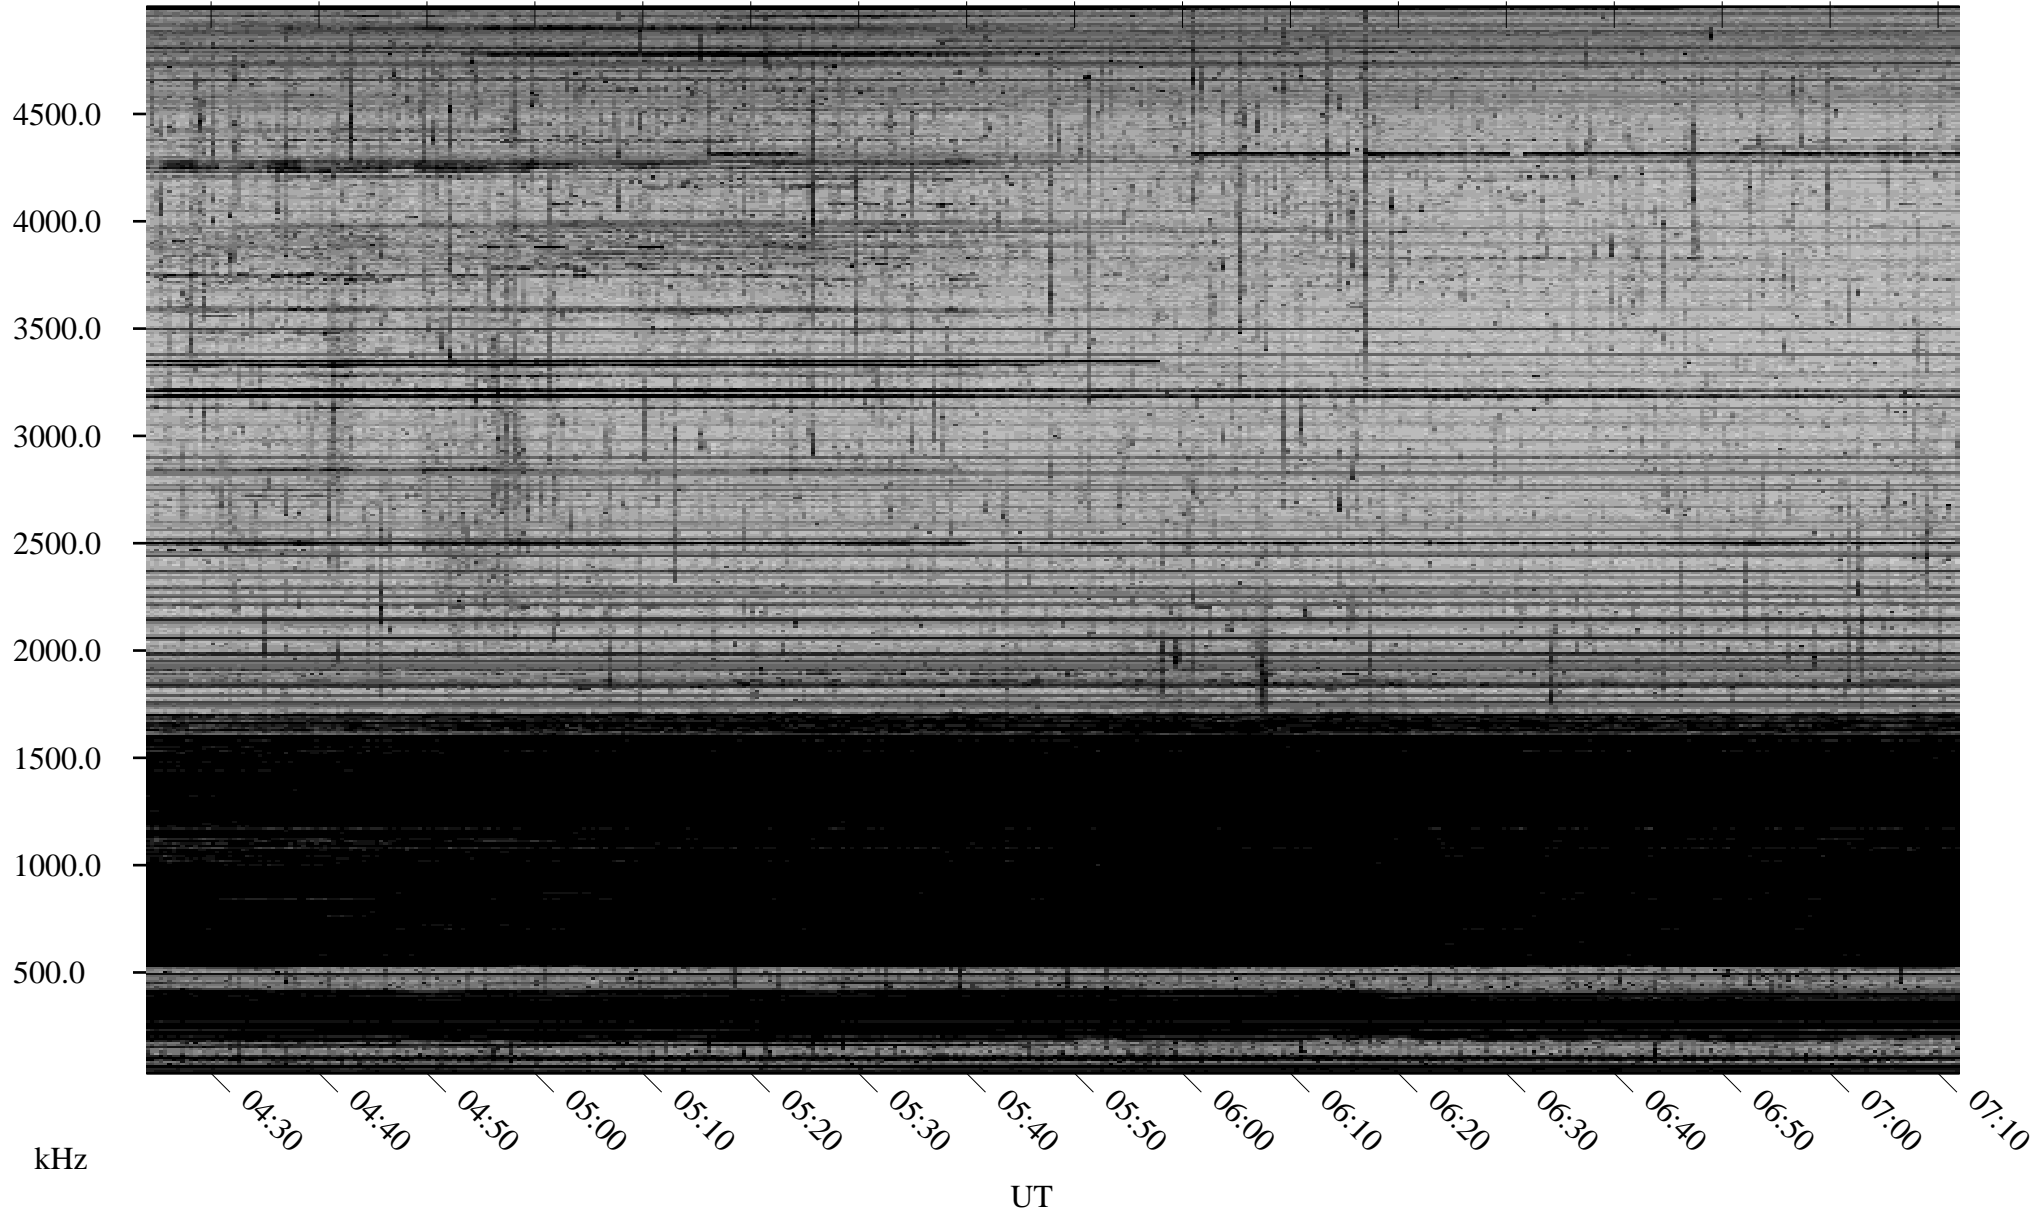

03/22/2008 Churchill, Manitoba

Linear Scale Black = 161 White = 15

ch08082l.r00SUm max_12

Page 1

03/22/2008 Churchill, Manitoba

Linear Scale Black = 161 White = 15

ch08082l.r00SUm max_12

Page 2

03/23/2008 Churchill, Manitoba

Linear Scale Black = 161 White = 15

ch08082l.r00SUm max_12

Page 3

03/23/2008 Churchill, Manitoba

Linear Scale Black = 161 White = 15

ch08082l.r00SUm max_12

Page 4

03/23/2008 Churchill, Manitoba

Linear Scale Black = 161 White = 15

ch08082l.r00SUm max_12

Page 5

03/23/2008 Churchill, Manitoba

Linear Scale Black = 161 White = 15

ch08082l.r00SUm max_12

Page 6

03/23/2008 Churchill, Manitoba

Linear Scale Black = 161 White = 15

ch08082l.r00SUm max_12

Page 7

03/23/2008 Churchill, Manitoba

Linear Scale Black = 161 White = 15

ch08082l.r00SUm max_12