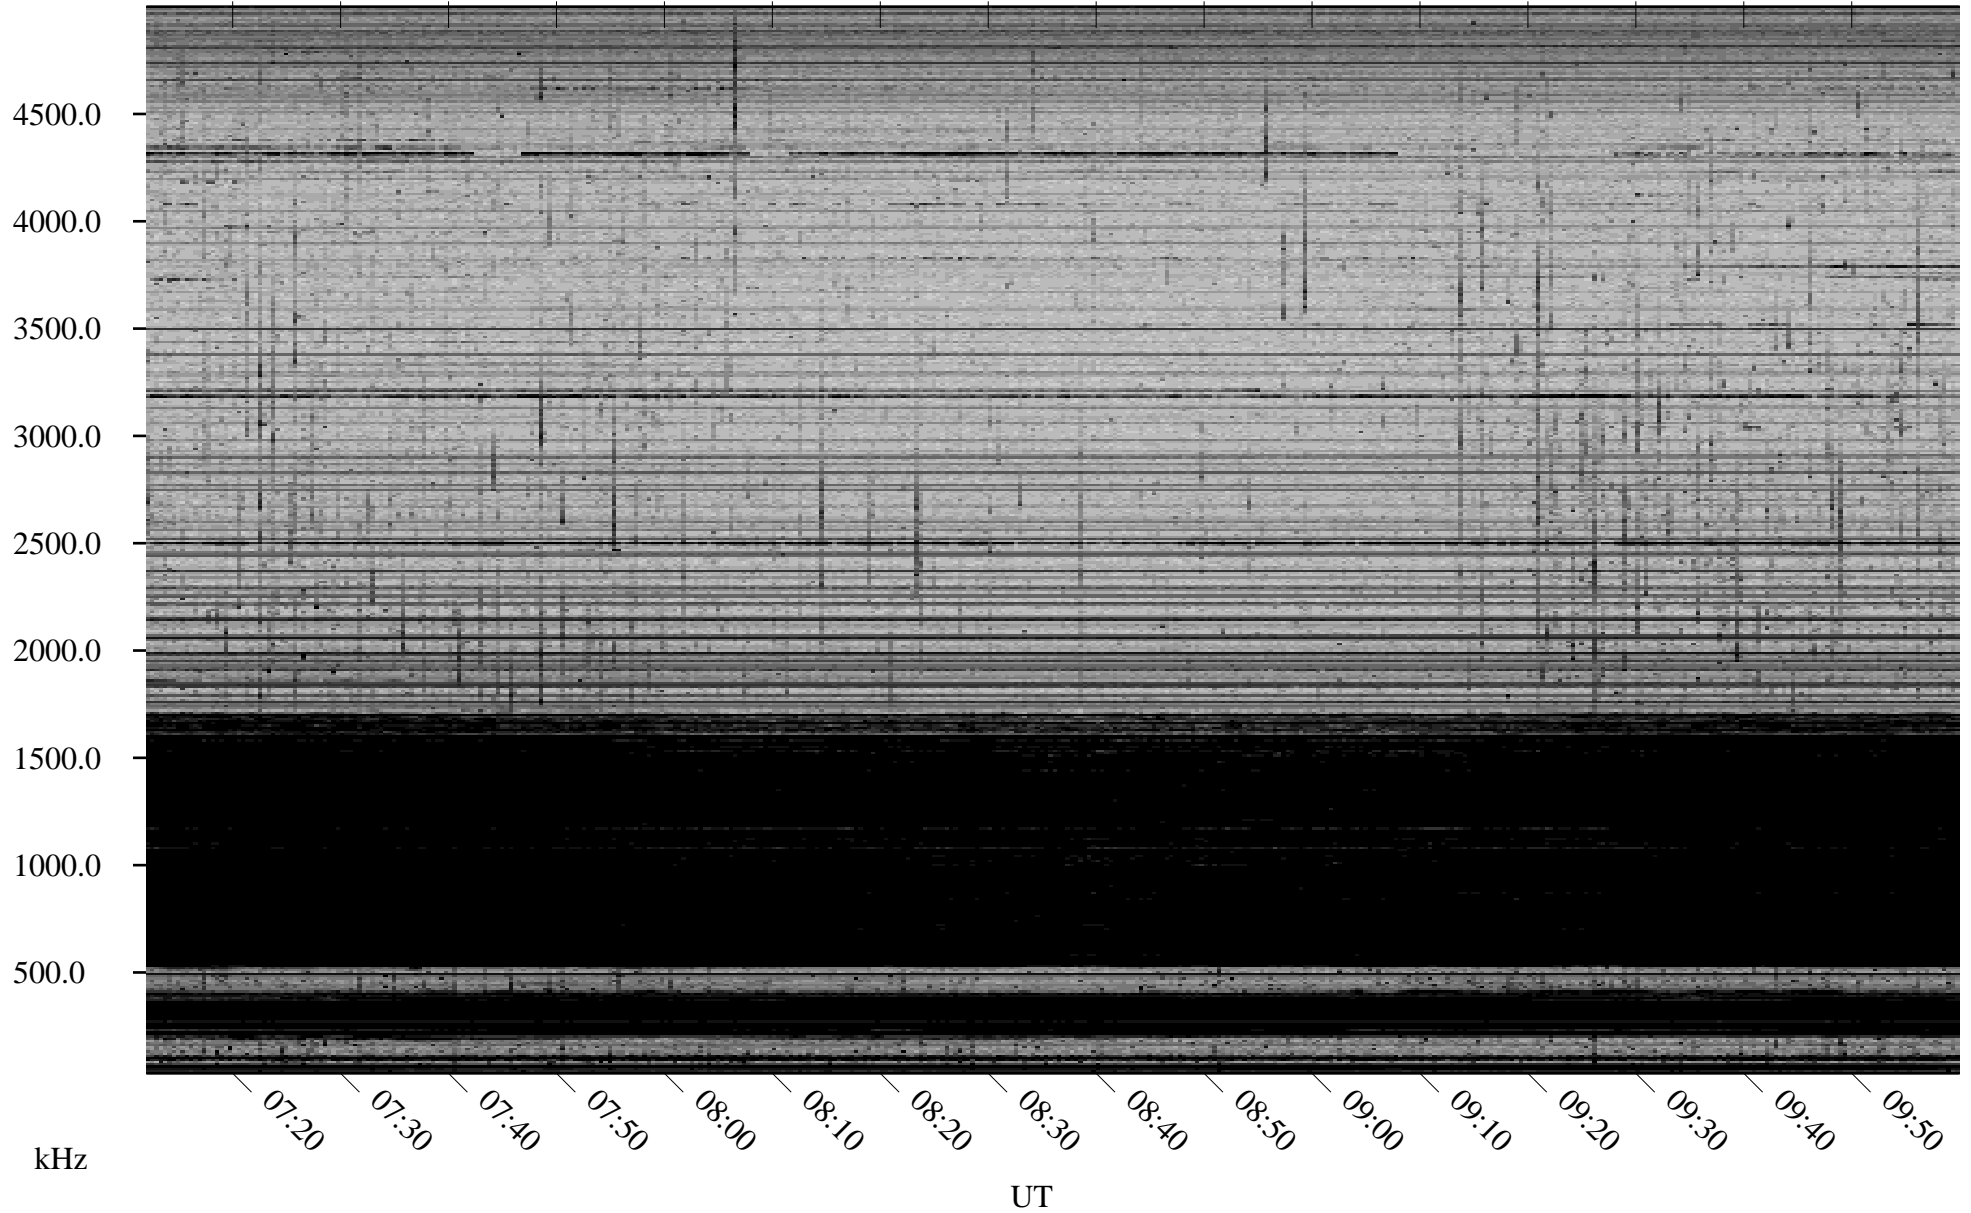

03/22/2008 Churchill, Manitoba

Linear Scale Black = 161 White = 15

ch08082l.r00SUm max_12

Page 1

03/22/2008 Churchill, Manitoba

Linear Scale Black = 161 White = 15

ch08082l.r00SUm max_12

Page 2

03/23/2008 Churchill, Manitoba

Linear Scale Black = 161 White = 15

ch08082l.r00SUm max_12

Page 3

03/23/2008 Churchill, Manitoba

Linear Scale Black = 161 White = 15

ch08082l.r00SUm max_12

Page 4

03/23/2008 Churchill, Manitoba

Linear Scale Black = 161 White = 15

ch08082l.r00SUm max_12

Page 5

03/23/2008 Churchill, Manitoba

Linear Scale Black = 161 White = 15

ch08082l.r00SUm max_12

Page 6

03/23/2008 Churchill, Manitoba

Linear Scale Black = 161 White = 15

ch08082l.r00SUm max_12

Page 7

03/23/2008 Churchill, Manitoba

Linear Scale Black = 161 White = 15

ch08082l.r00SUm max_12