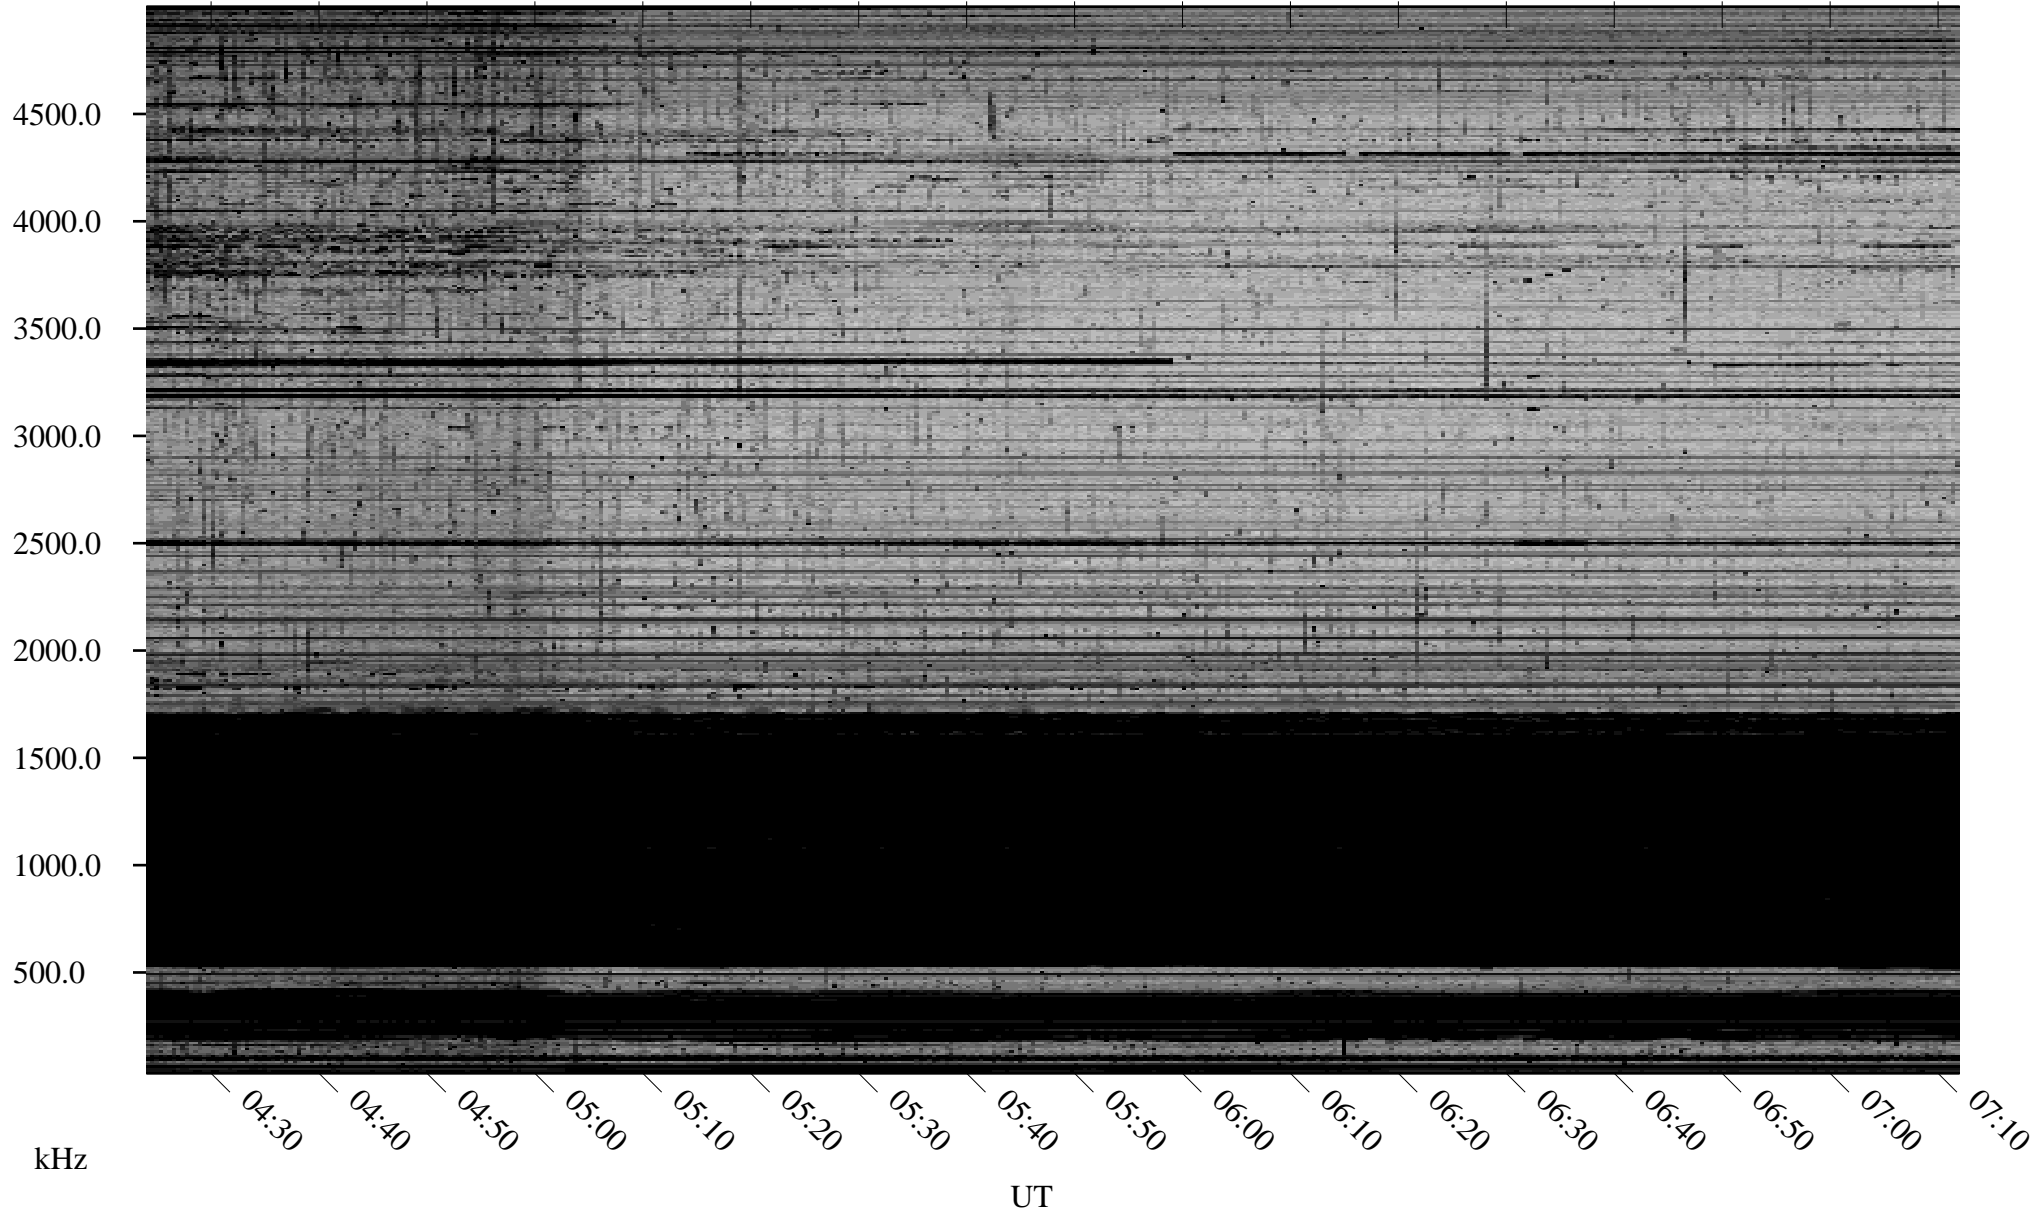

03/23/2008 Churchill, Manitoba

Linear Scale Black = 161 White = 15

ch08083l.r00SUm max_12

Page 1

03/23/2008 Churchill, Manitoba

Linear Scale Black = 161 White = 15

ch080831.r00SUm max_12

Page 2

03/24/2008 Churchill, Manitoba

Linear Scale Black = 161 White = 15

ch080831.r00SUm max_12

Page 3

03/24/2008 Churchill, Manitoba

Linear Scale Black = 161 White = 15

ch08083l.r00SUm max_12

Page 4

03/24/2008 Churchill, Manitoba

Linear Scale Black = 161 White = 15

ch080831.r00SUm max_12

Page 5

03/24/2008 Churchill, Manitoba

Linear Scale Black = 161 White = 15

ch08083l.r00SUm max_12

Page 6

03/24/2008 Churchill, Manitoba

Linear Scale Black = 161 White = 15

ch08083l.r00SUm max_12

Page 7

03/24/2008 Churchill, Manitoba

Linear Scale Black = 161 White = 15

ch08083l.r00SUm max_12

Page 8