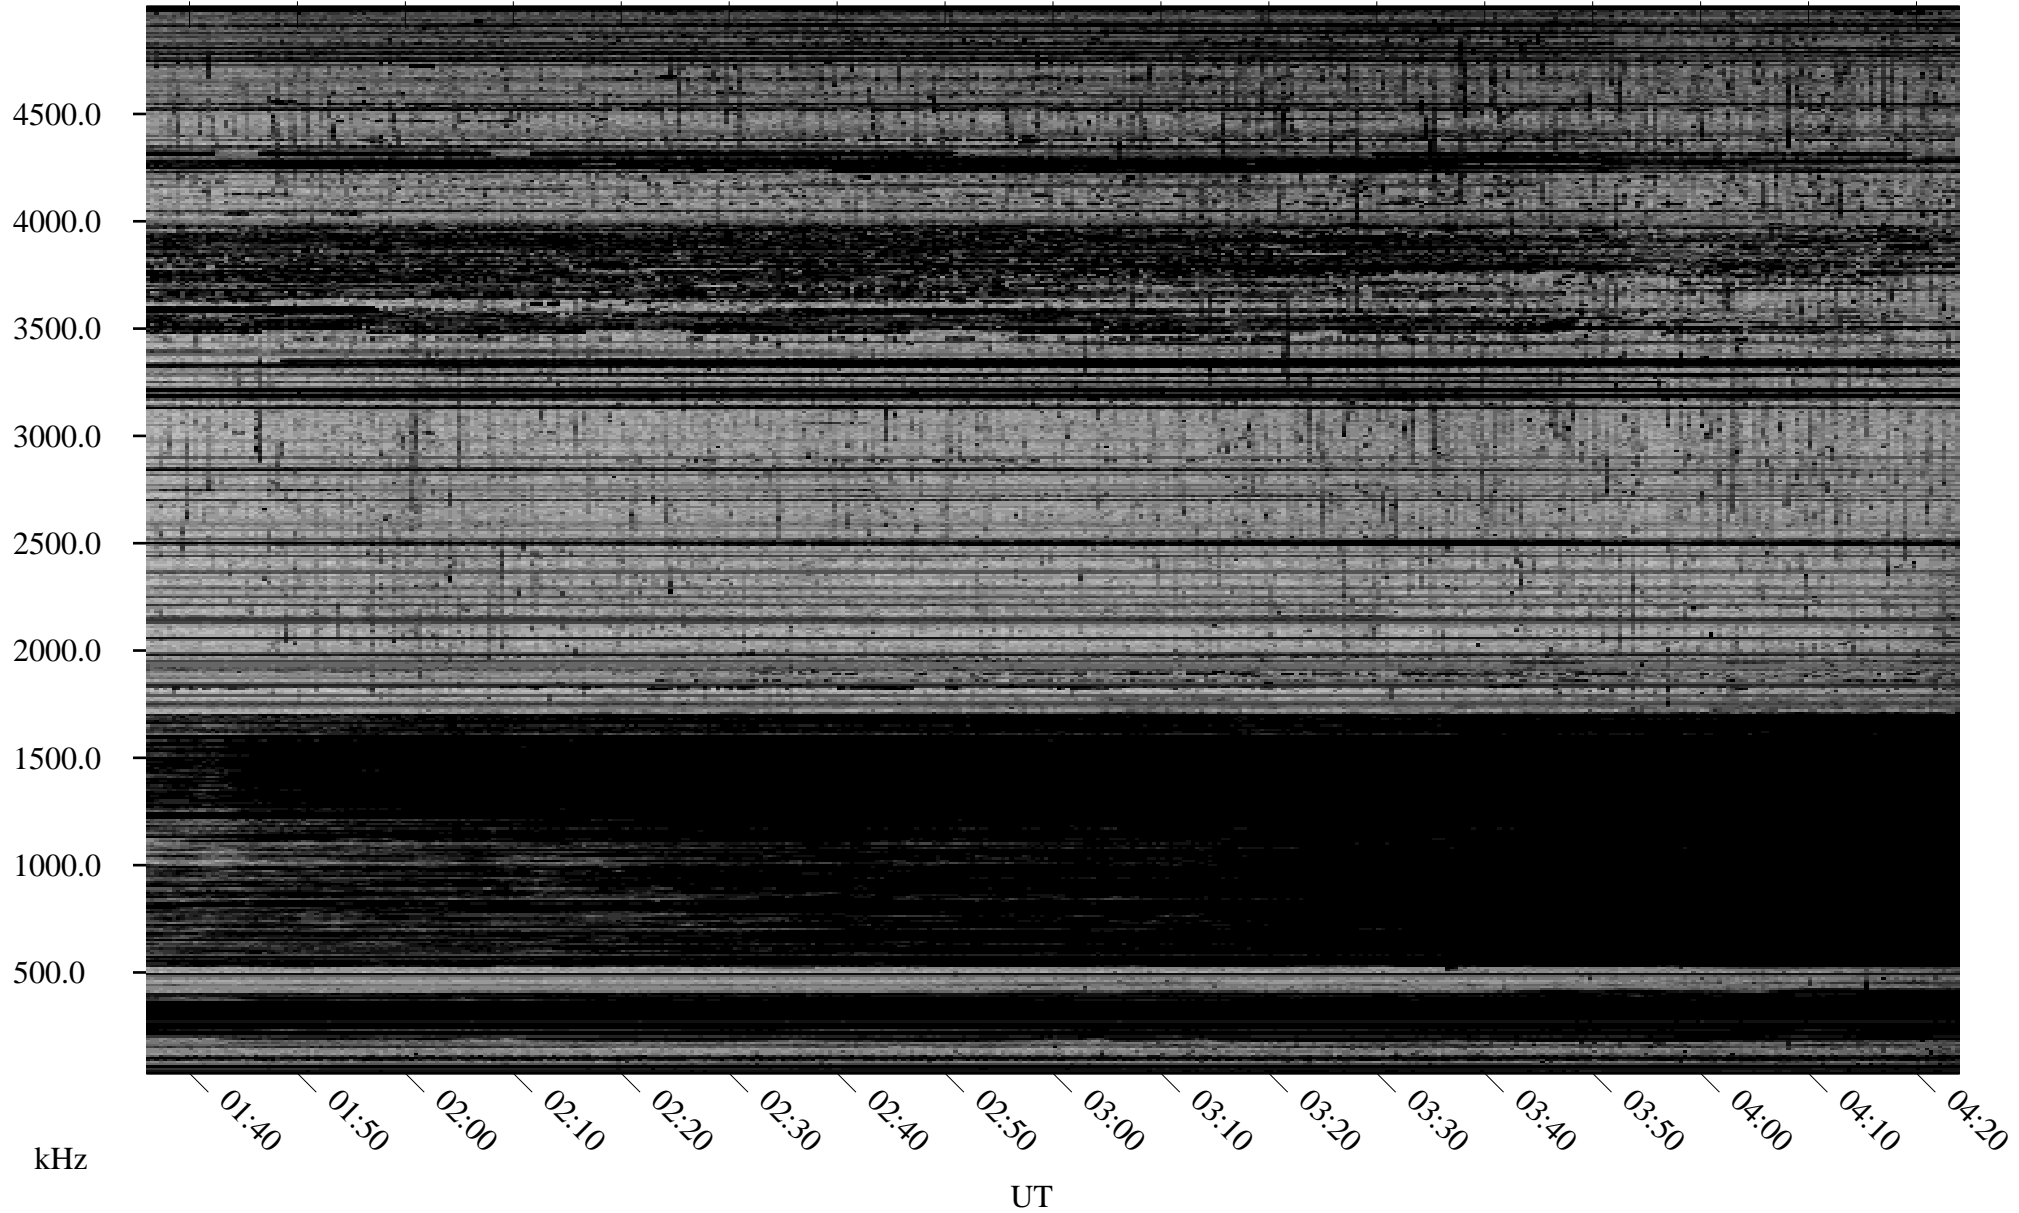

03/23/2008 Churchill, Manitoba

Linear Scale Black = 161 White = 15

ch08083l.r00SUm max_12

Page 1

03/23/2008 Churchill, Manitoba

Linear Scale Black = 161 White = 15

ch080831.r00SUm max_12

Page 2

03/24/2008 Churchill, Manitoba

Linear Scale Black = 161 White = 15

ch080831.r00SUm max_12

Page 3

03/24/2008 Churchill, Manitoba

Linear Scale Black = 161 White = 15

ch08083l.r00SUm max_12

Page 4

03/24/2008 Churchill, Manitoba

Linear Scale Black = 161 White = 15

ch080831.r00SUm max_12

Page 5

03/24/2008 Churchill, Manitoba

Linear Scale Black = 161 White = 15

ch08083l.r00SUm max_12

Page 6

03/24/2008 Churchill, Manitoba

Linear Scale Black = 161 White = 15

ch08083l.r00SUm max_12

Page 7

03/24/2008 Churchill, Manitoba

Linear Scale Black = 161 White = 15

ch08083l.r00SUm max_12

Page 8