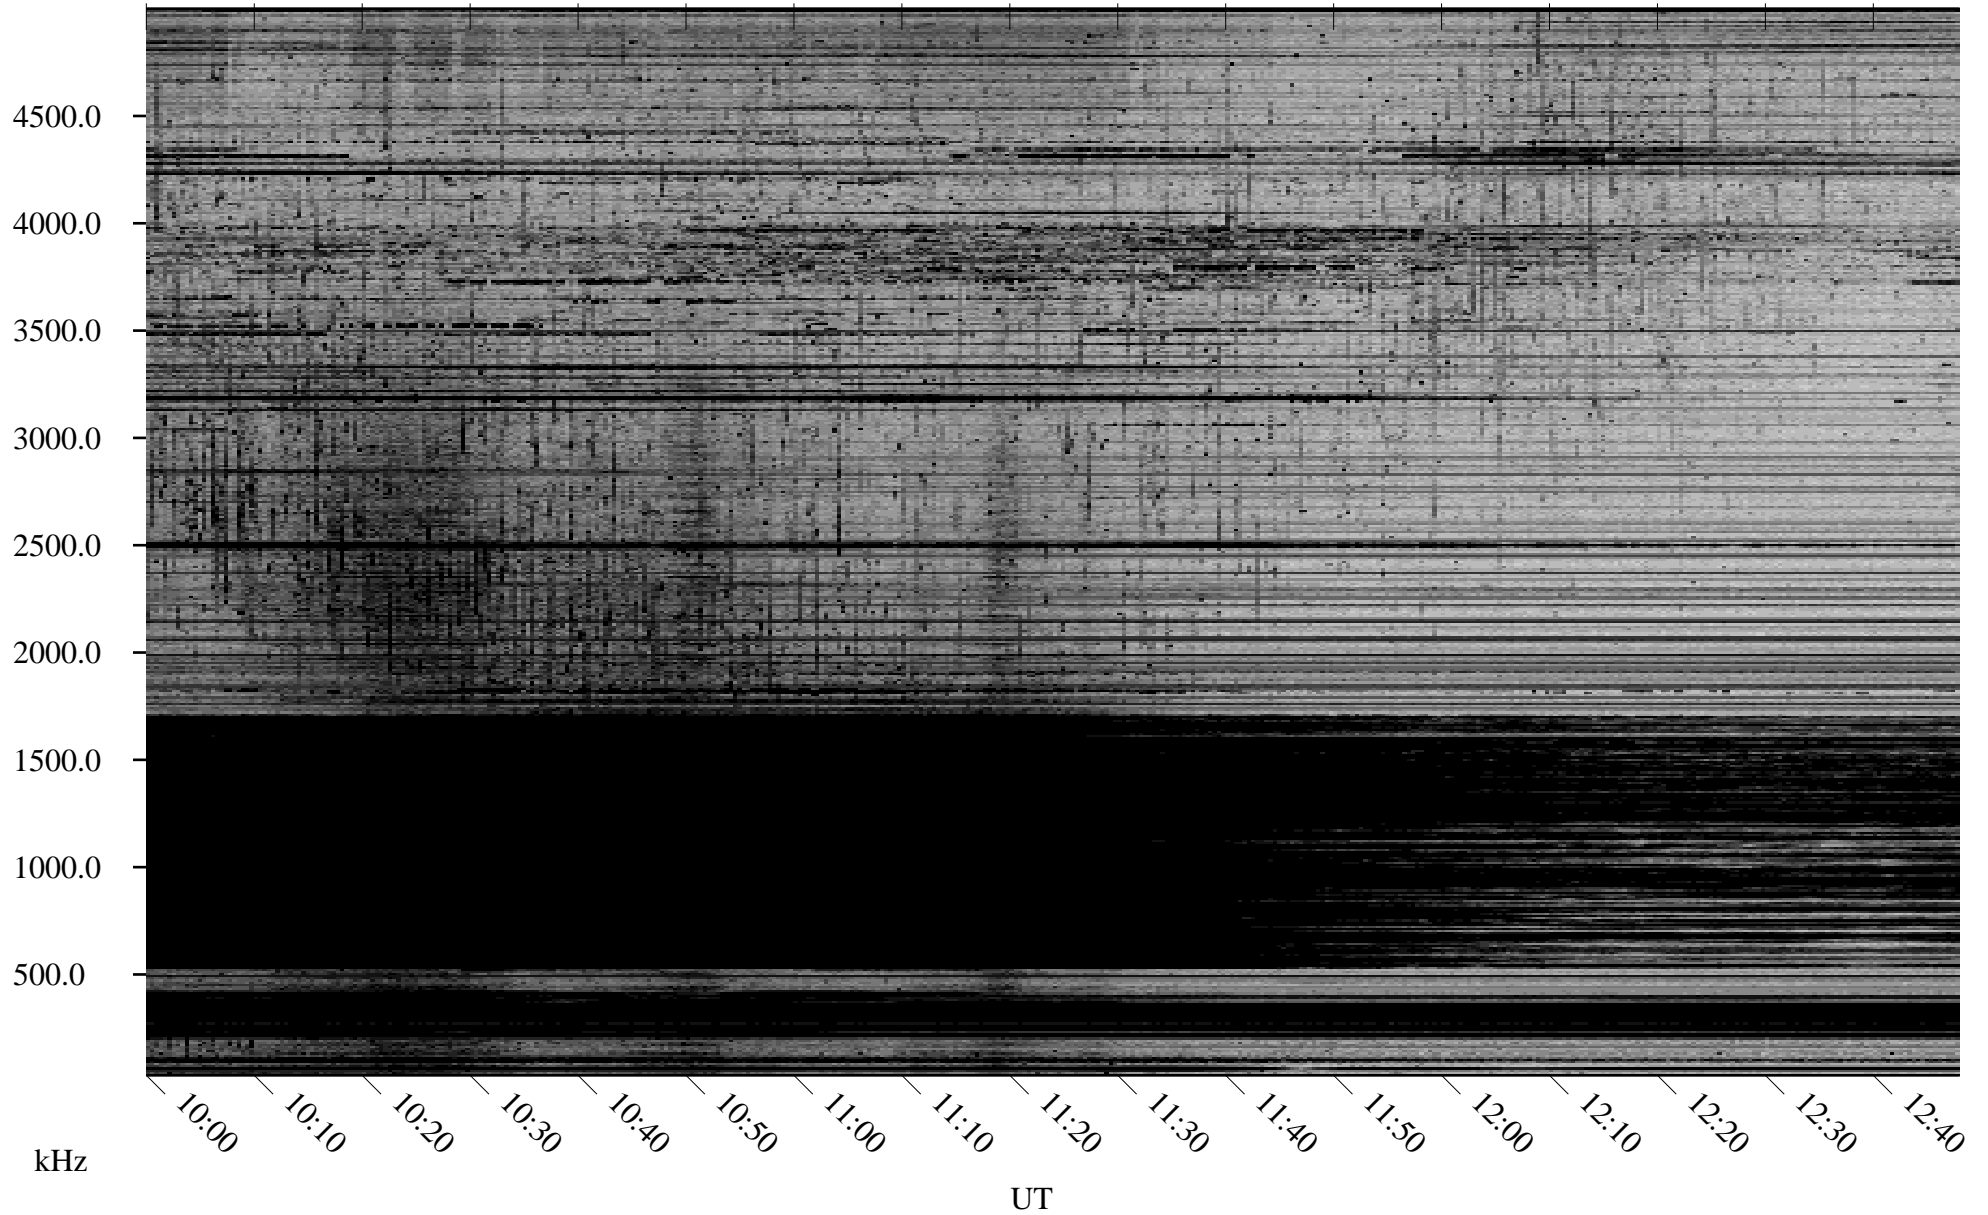

03/24/2008 Churchill, Manitoba

Linear Scale Black = 161 White = 15

ch080831.r00SUm max_12

Page 3

03/24/2008 Churchill, Manitoba

Linear Scale Black = 161 White = 15

ch08083l.r00SUm max_12

Page 4

03/24/2008 Churchill, Manitoba

Linear Scale Black = 161 White = 15

ch080831.r00SUm max_12

Page 5

03/24/2008 Churchill, Manitoba

Linear Scale Black = 161 White = 15

ch08083l.r00SUm max_12

Page 6

03/24/2008 Churchill, Manitoba

Linear Scale Black = 161 White = 15

ch08083l.r00SUm max_12

Page 7

03/24/2008 Churchill, Manitoba

Linear Scale Black = 161 White = 15

ch08083l.r00SUm max_12

Page 8