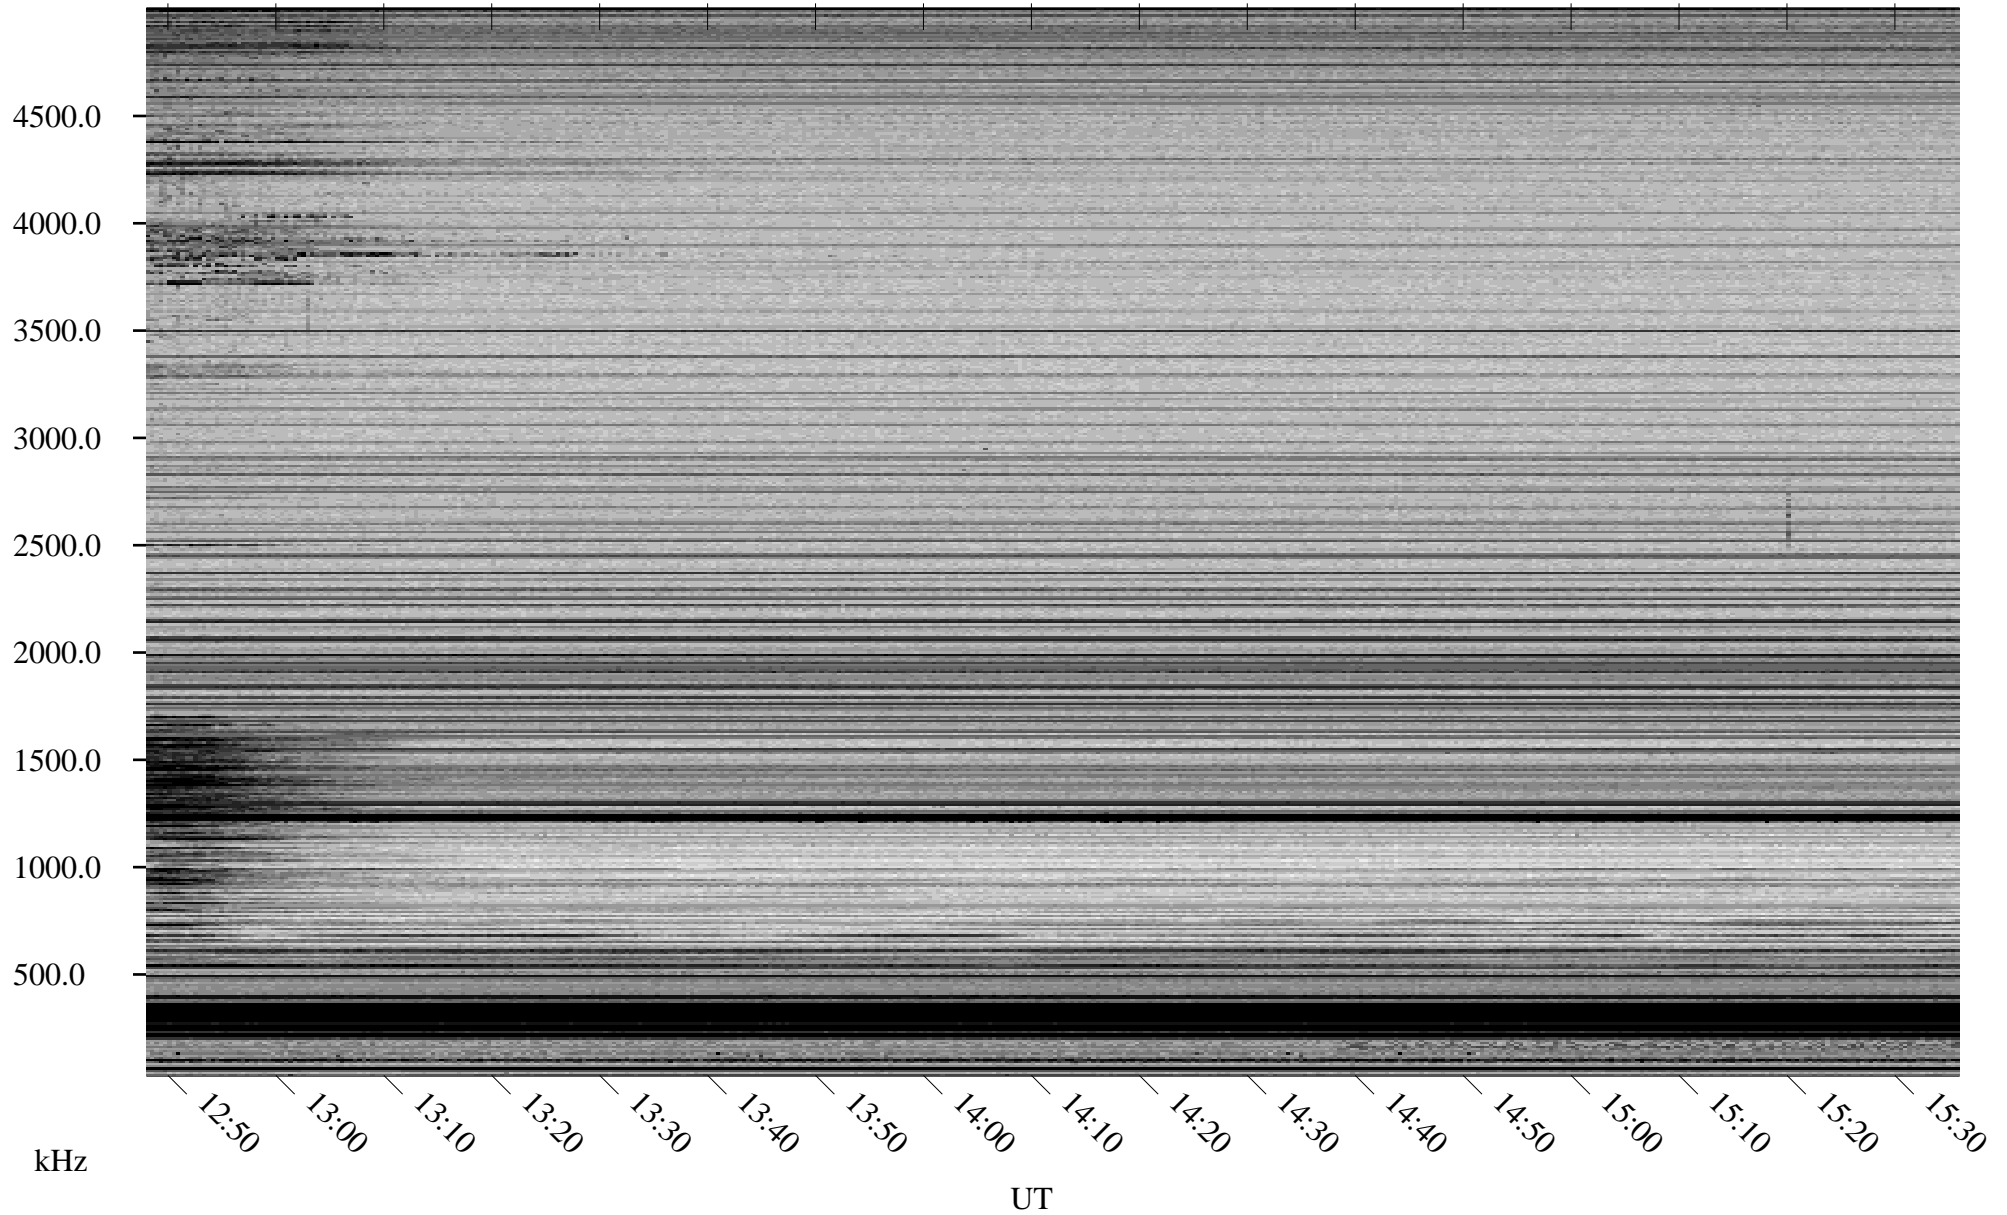

# 03/25/2008 Churchill, Manitoba

Linear Scale    Black = 161    White = 15

ch08084l.r00SUm max\_12

Page 5

# 03/25/2008 Churchill, Manitoba

Linear Scale    Black = 161    White = 15

ch08084l.r00SUm max\_12

Page 6

# 03/25/2008 Churchill, Manitoba

Linear Scale    Black = 161    White = 15

ch08084l.r00SUm max\_12

Page 7

03/25/2008 Churchill, Manitoba

Linear Scale Black = 161 White = 15

ch08084l.r00SUm max\_12

Page 8