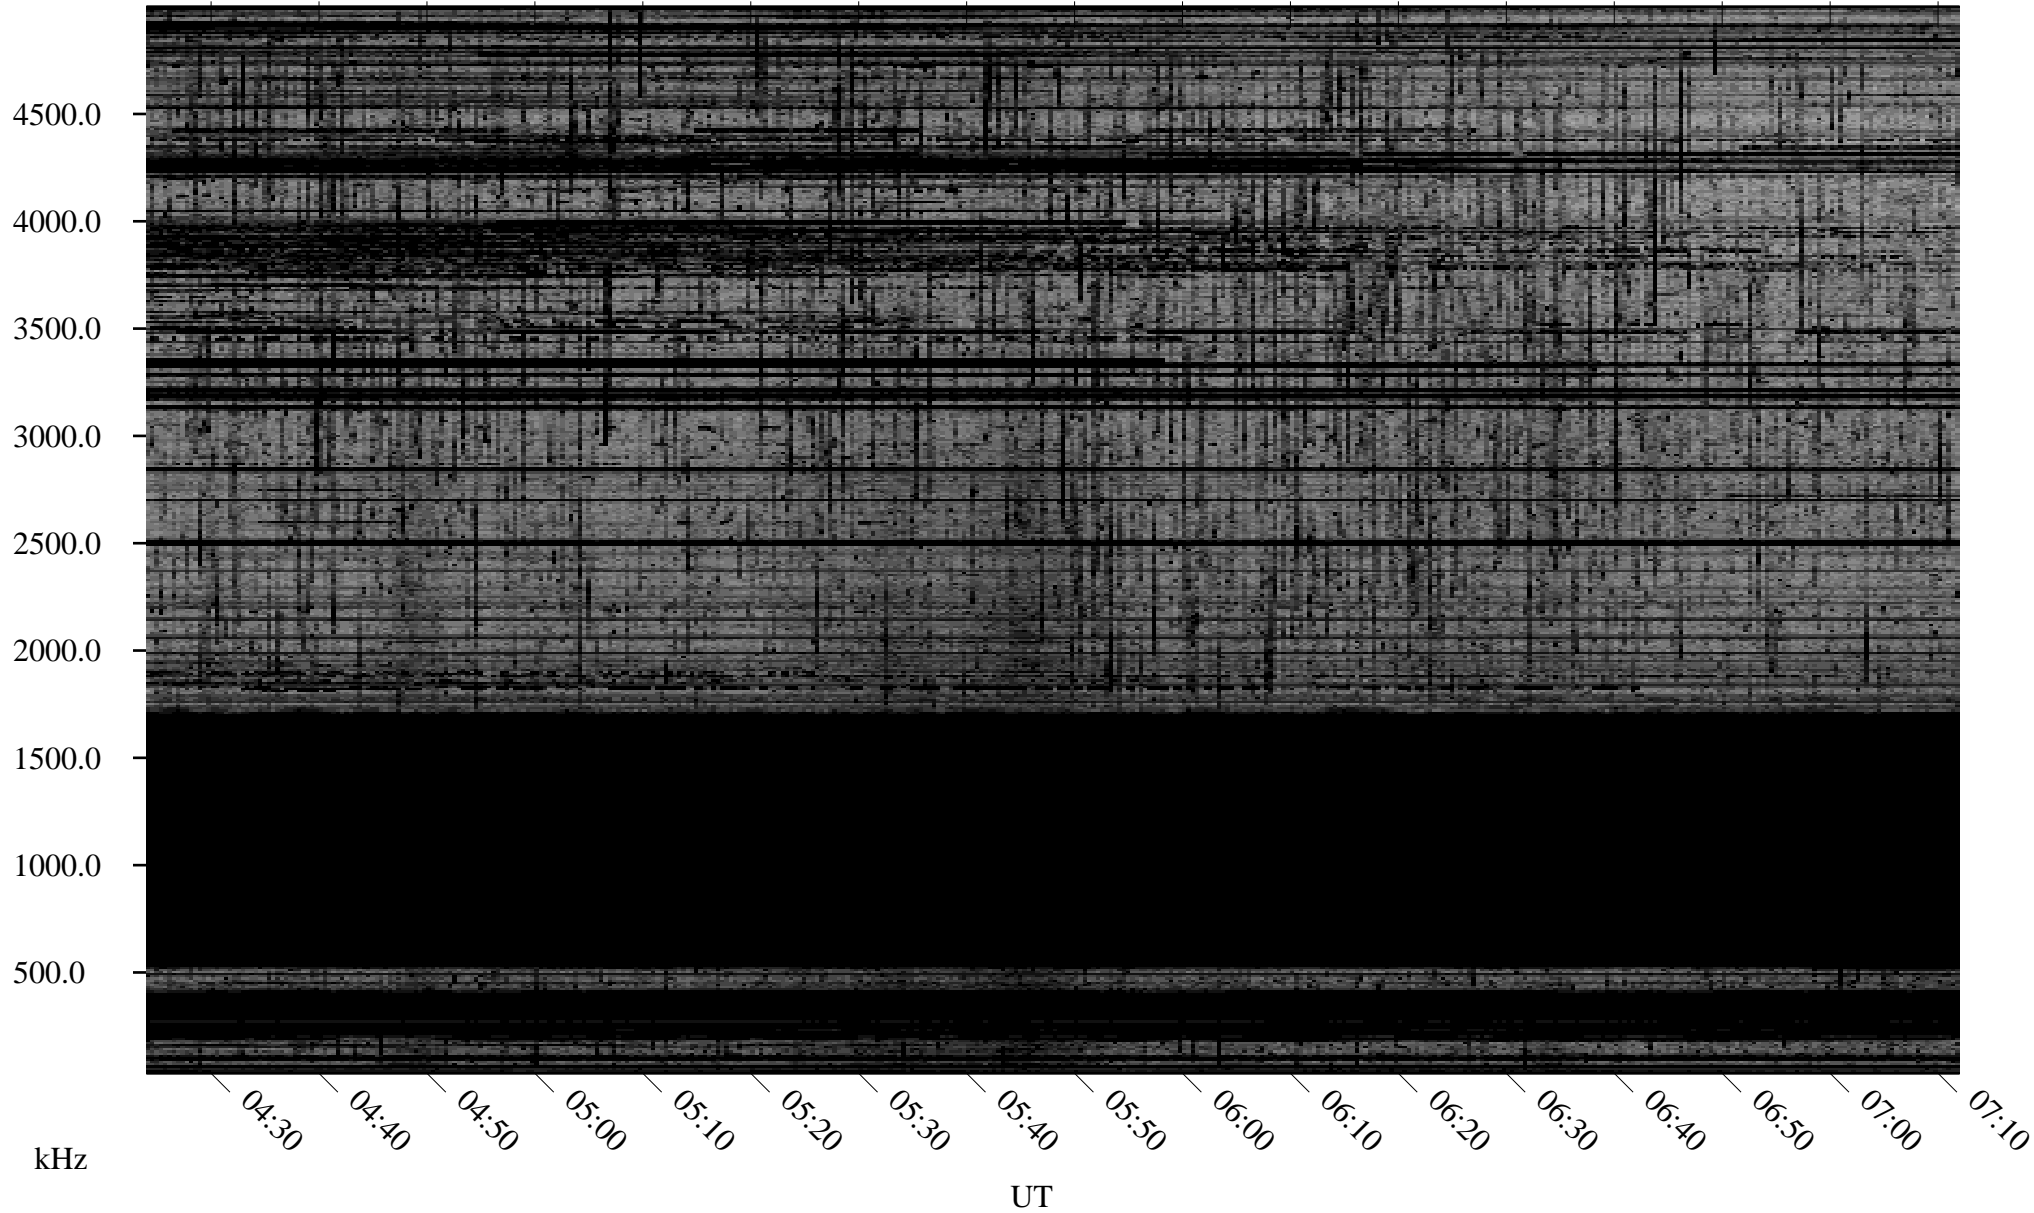

# 03/24/2008 Churchill, Manitoba

Linear Scale    Black = 161    White = 15

ch08084l.r00SUm max\_12

Page 2

# 03/25/2008 Churchill, Manitoba

Linear Scale    Black = 161    White = 15

ch08084l.r00SUm max\_12

Page 3

# 03/25/2008 Churchill, Manitoba

Linear Scale    Black = 161    White = 15

ch08084l.r00SUm max\_12

Page 4

# 03/25/2008 Churchill, Manitoba

Linear Scale    Black = 161    White = 15

ch08084l.r00SUm max\_12

Page 5