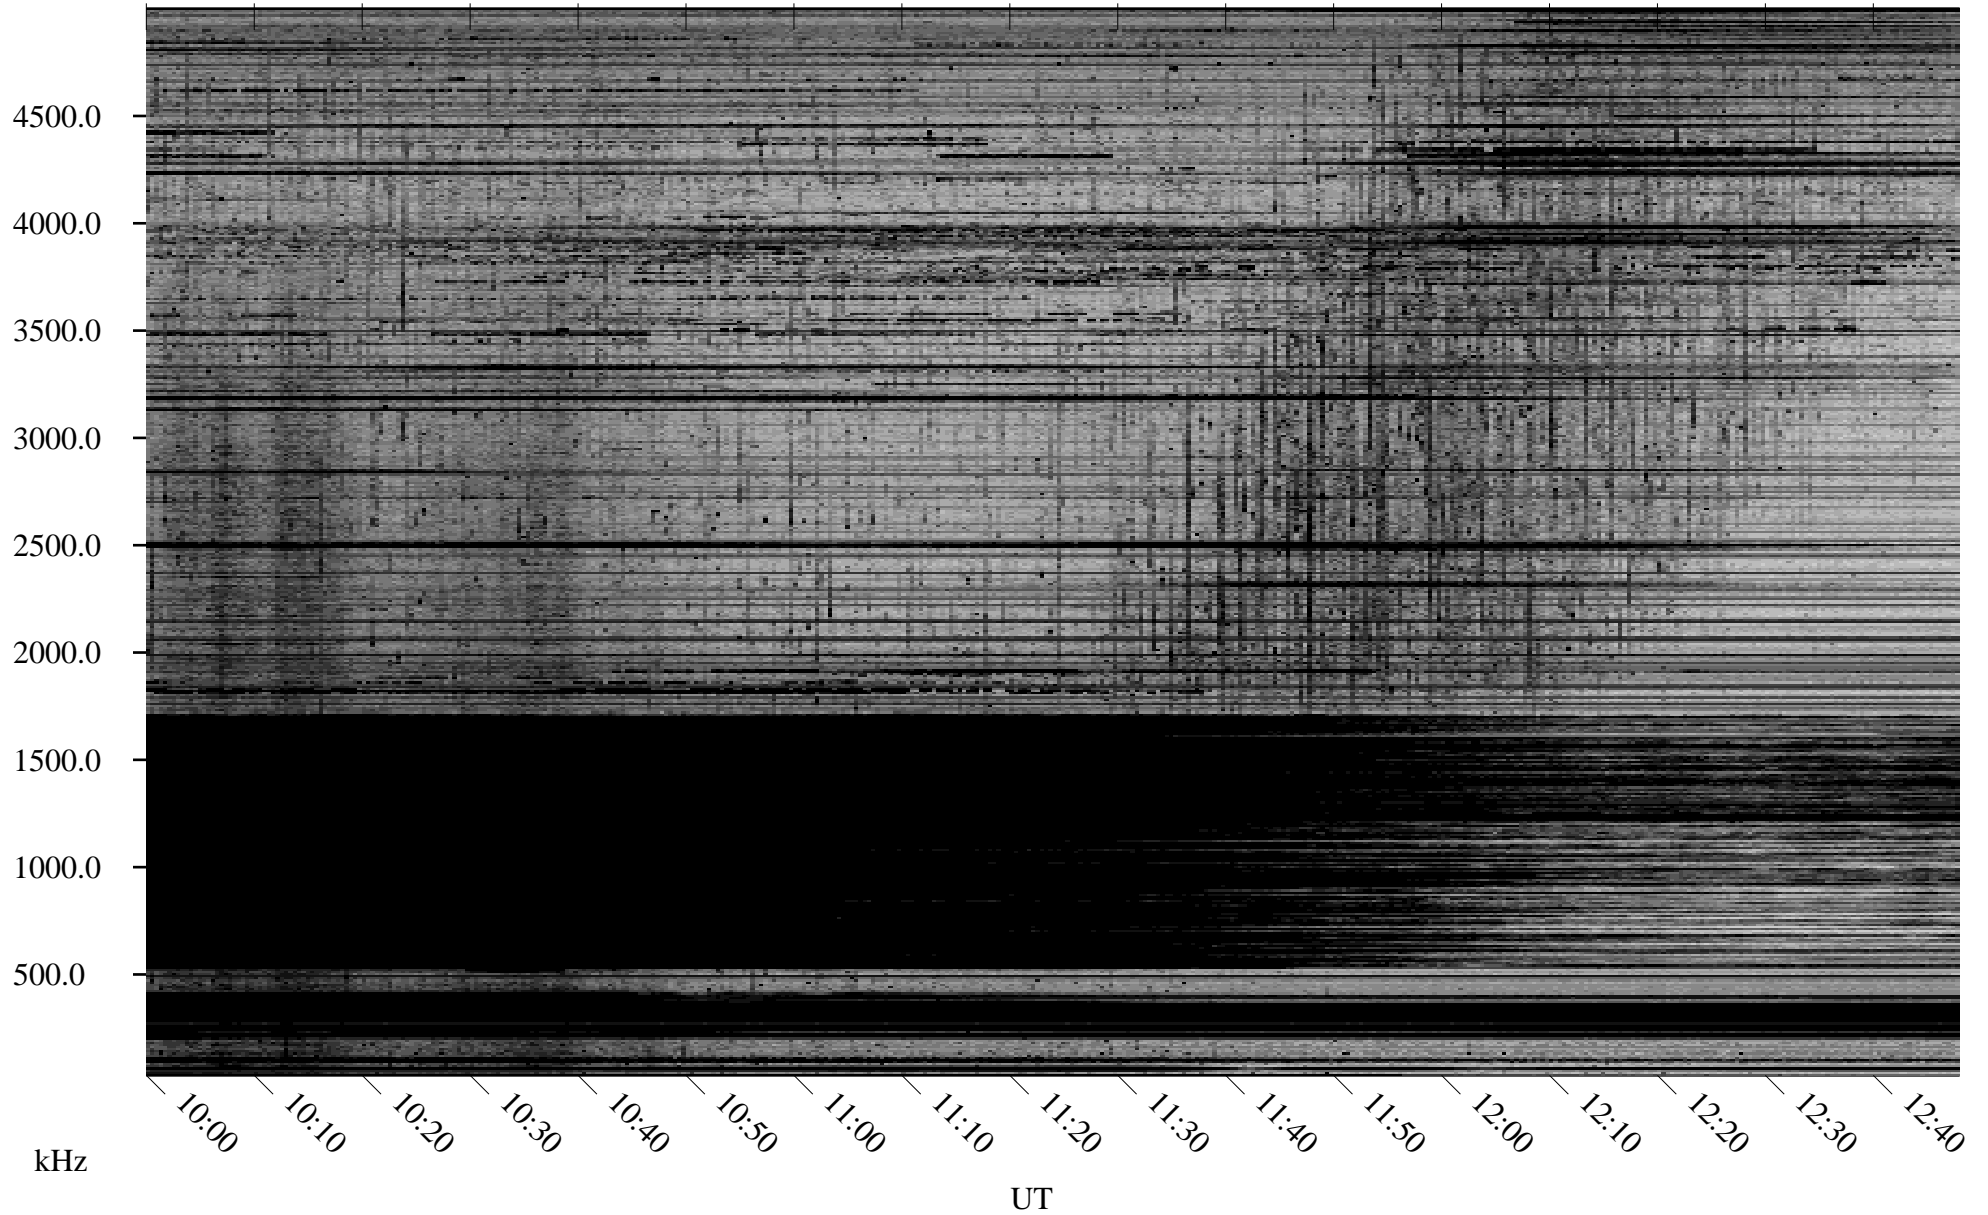

# 03/25/2008 Churchill, Manitoba

Linear Scale    Black = 161    White = 15

ch08084l.r00SUm max\_12

Page 5

# 03/25/2008 Churchill, Manitoba

Linear Scale    Black = 161    White = 15

ch08084l.r00SUm max\_12

Page 6