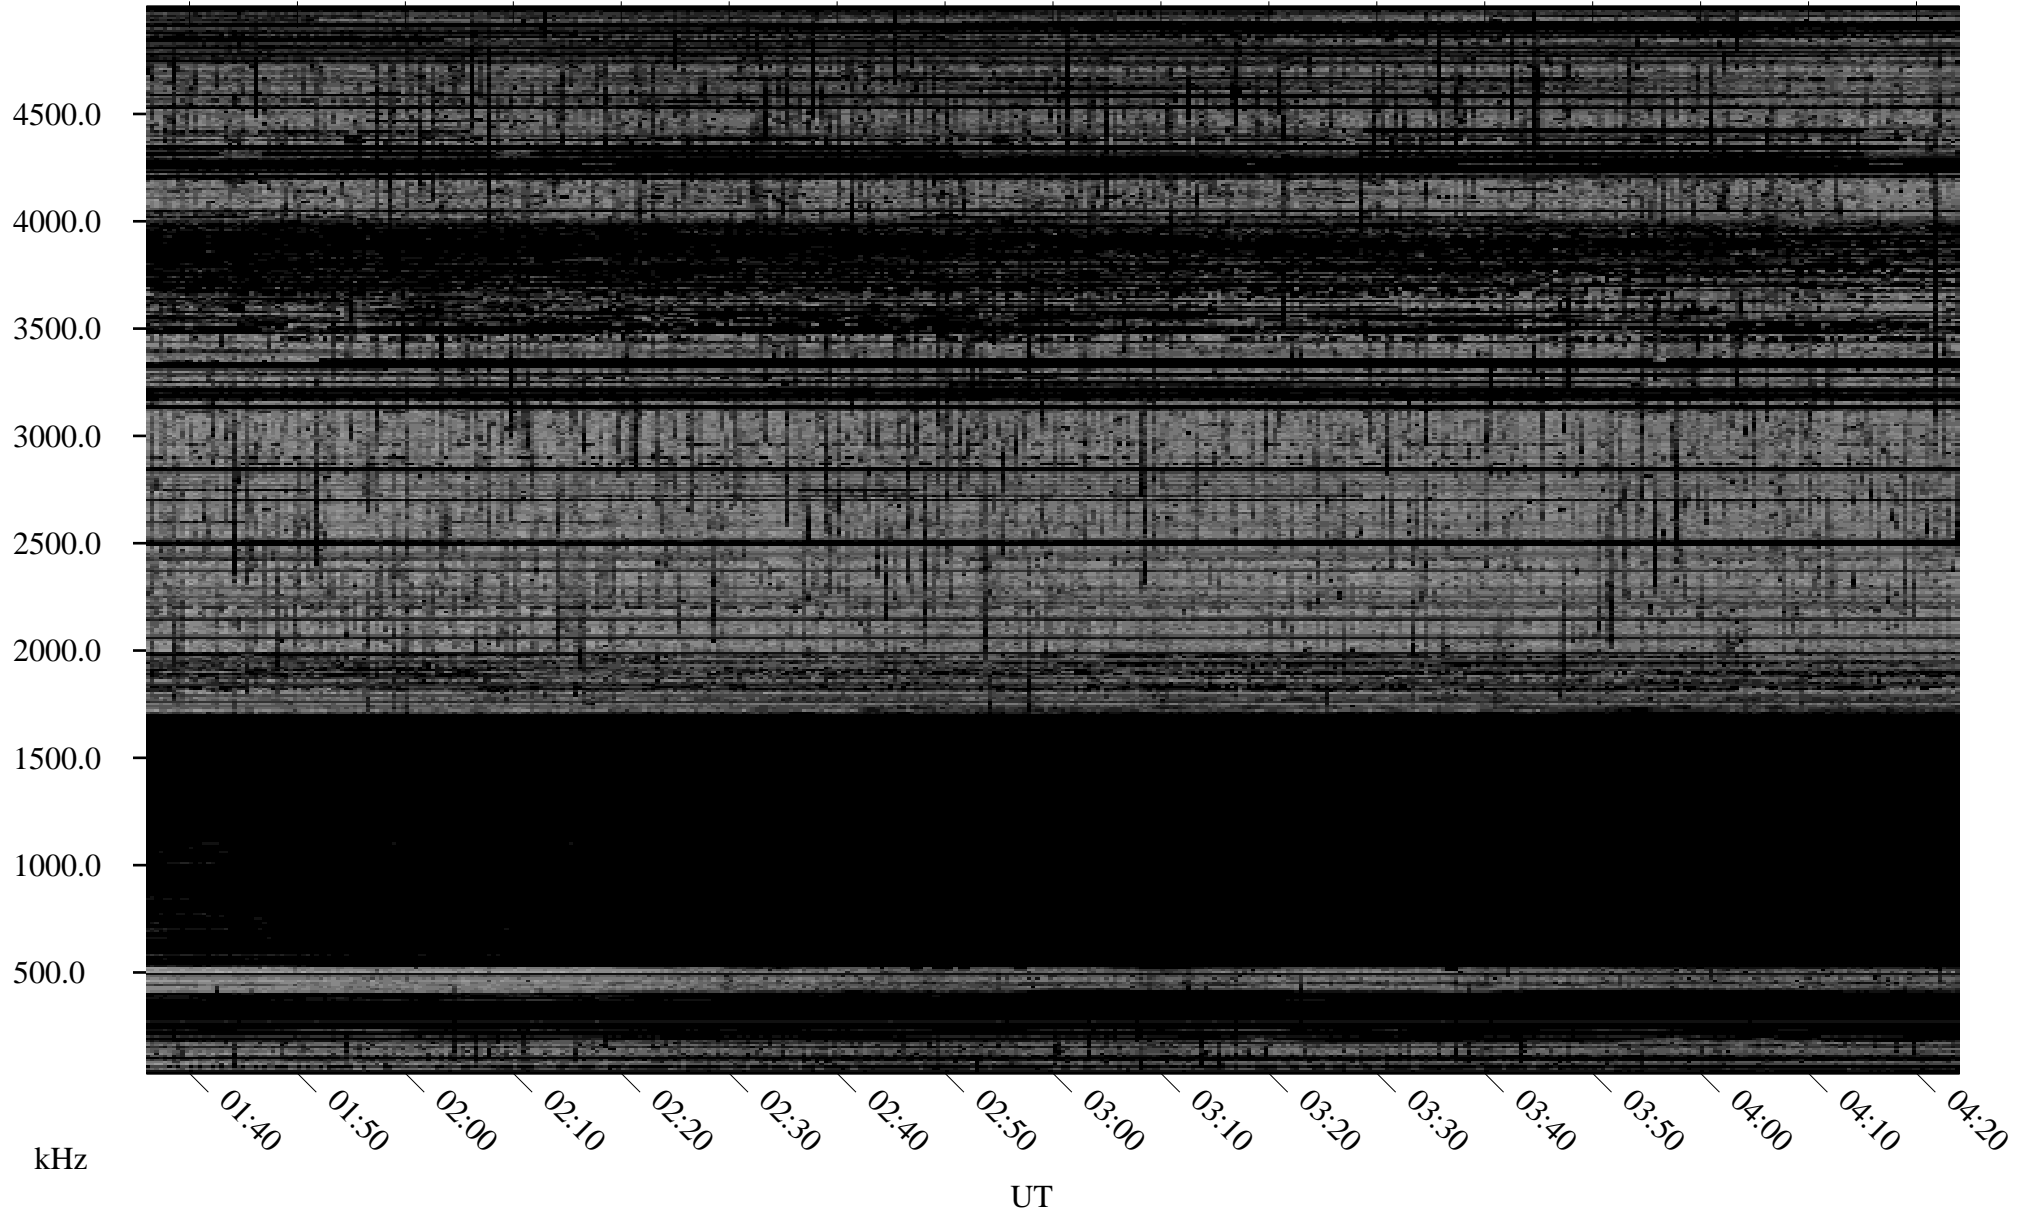

# 03/24/2008 Churchill, Manitoba

Linear Scale    Black = 161    White = 15

ch08084l.r00SUm max\_12

Page 1

# 03/24/2008 Churchill, Manitoba

Linear Scale    Black = 161    White = 15

ch08084l.r00SUm max\_12

Page 2

# 03/25/2008 Churchill, Manitoba

Linear Scale    Black = 161    White = 15

ch08084l.r00SUm max\_12

Page 3

# 03/25/2008 Churchill, Manitoba

Linear Scale    Black = 161    White = 15

ch08084l.r00SUm max\_12

Page 4