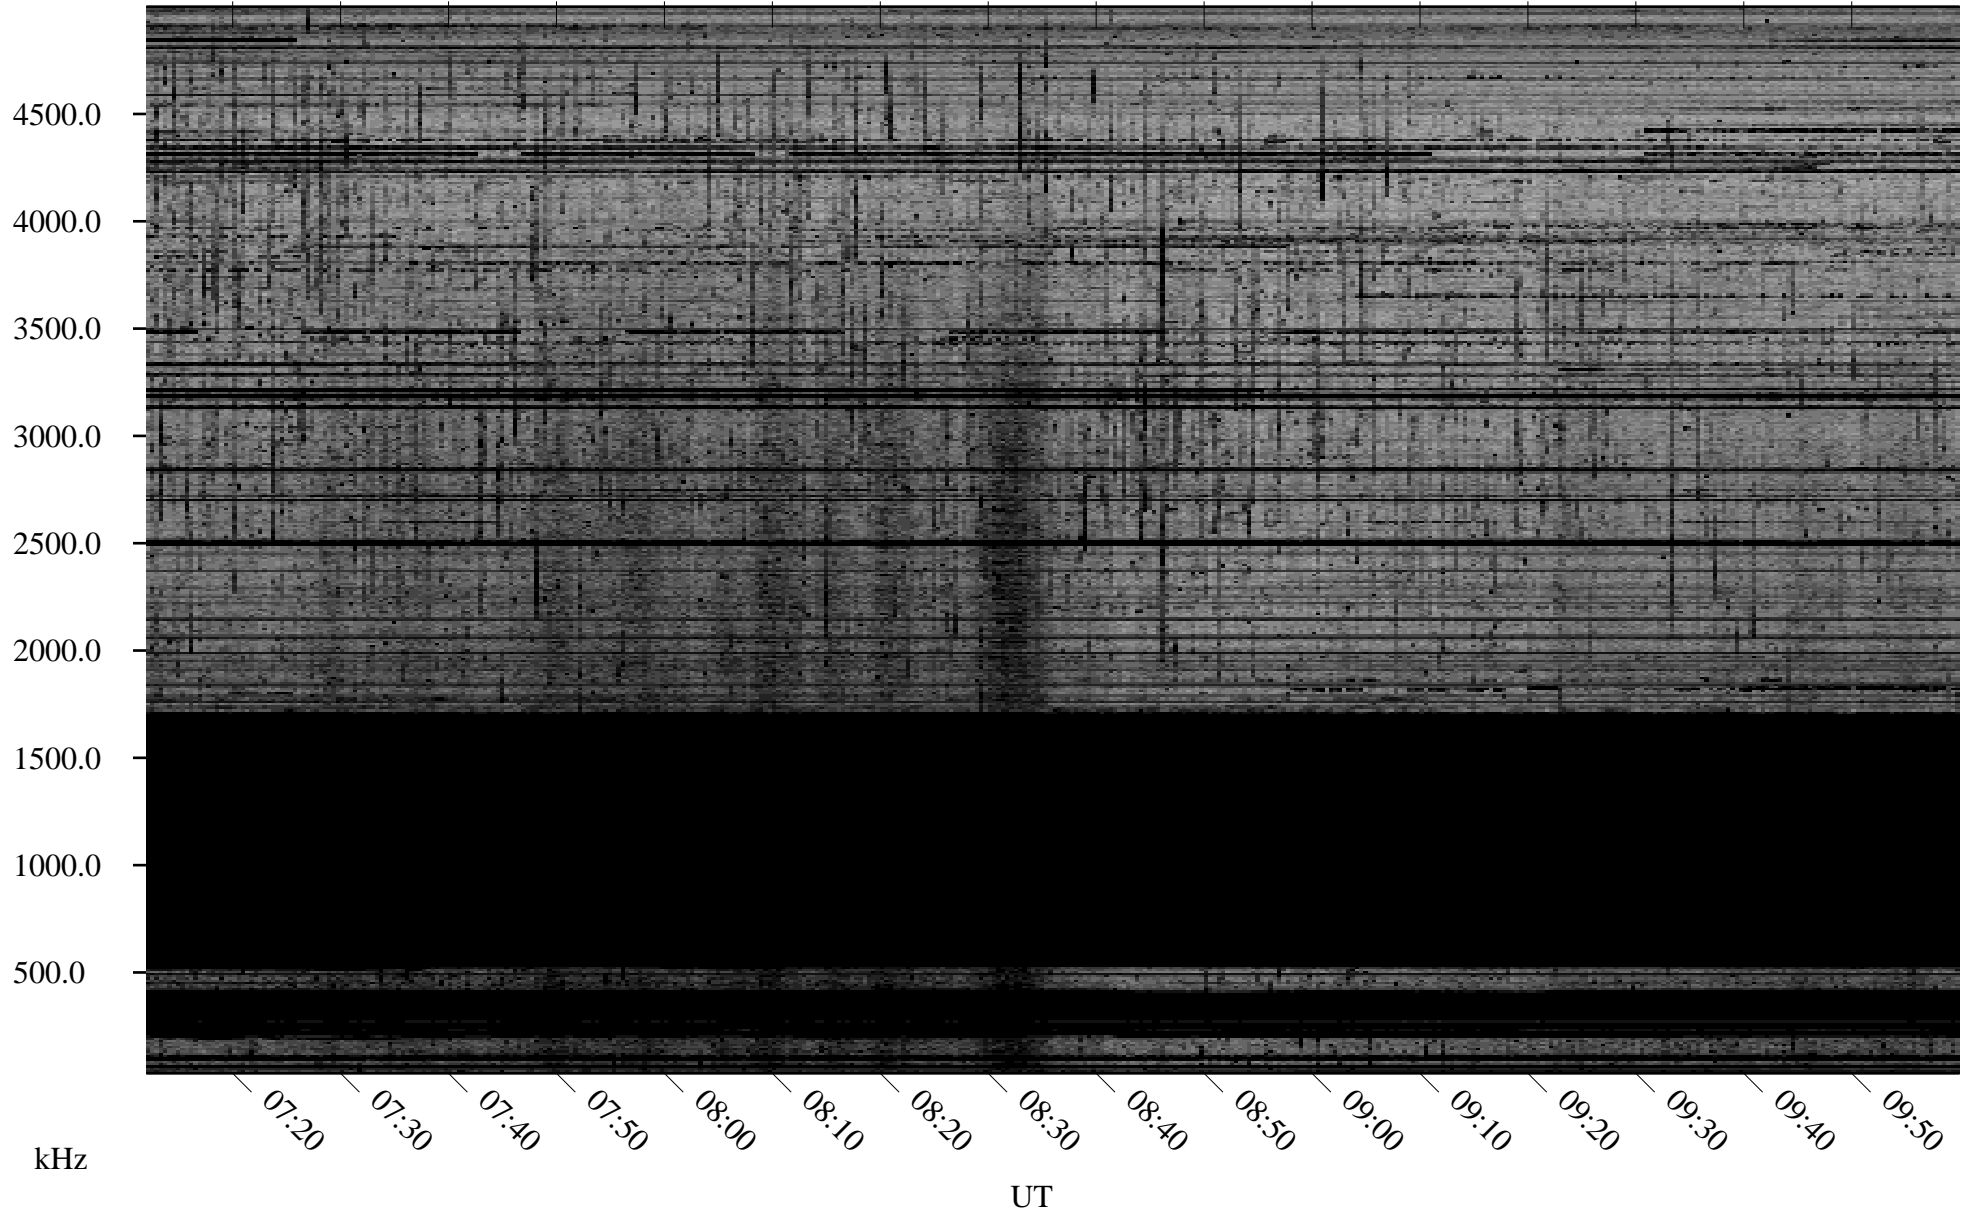

# 03/25/2008 Churchill, Manitoba

Linear Scale    Black = 161    White = 15

ch08084l.r00SUm max\_12

Page 4

# 03/25/2008 Churchill, Manitoba

Linear Scale    Black = 161    White = 15

ch08084l.r00SUm max\_12

Page 5