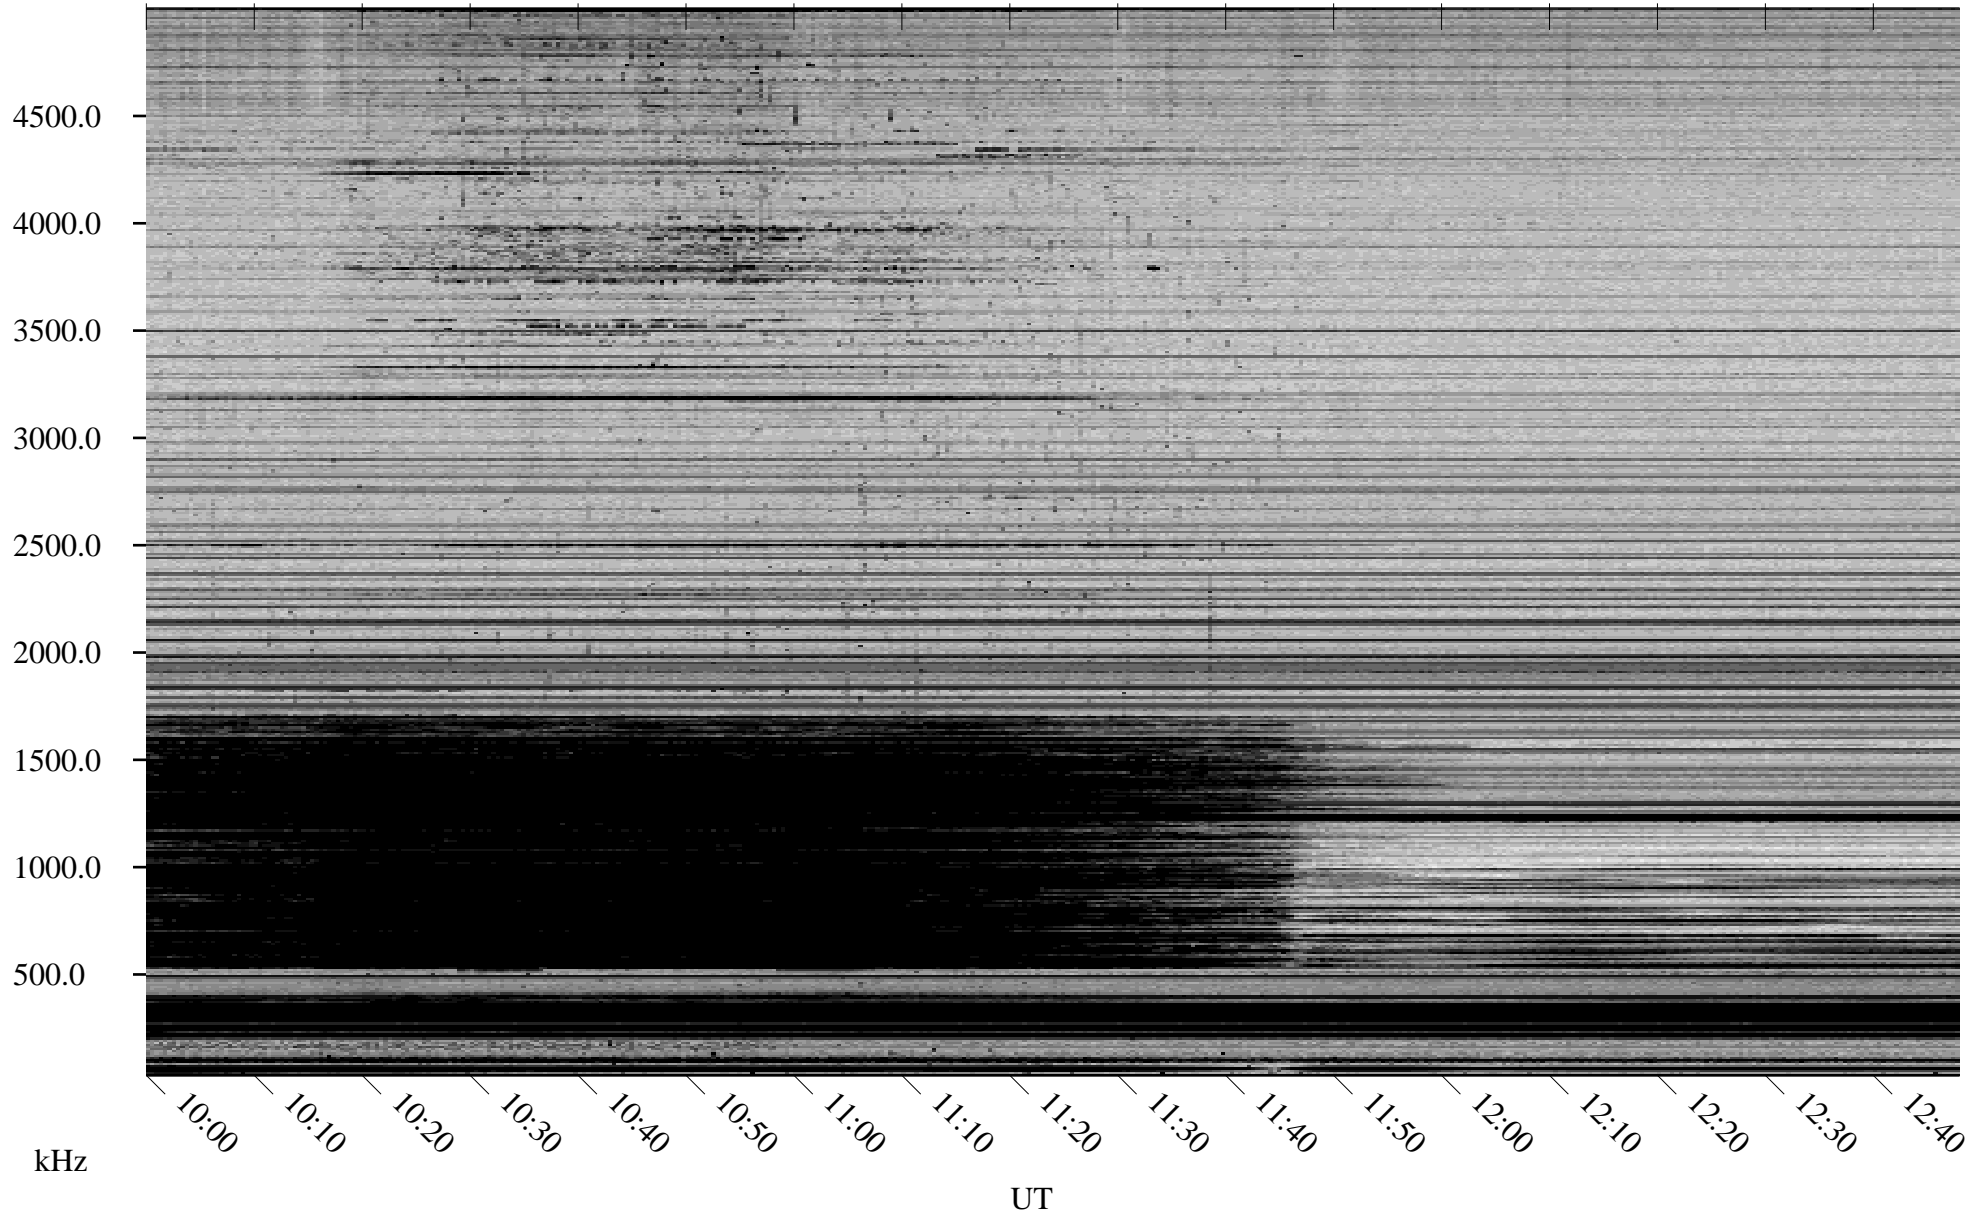

03/25/2008 Churchill, Manitoba

Linear Scale Black = 161 White = 15

ch080851.r00SUm max_12

Page 1

03/25/2008 Churchill, Manitoba

Linear Scale Black = 161 White = 15

ch080851.r00SUm max_12

Page 2

03/26/2008 Churchill, Manitoba

Linear Scale Black = 161 White = 15

ch080851.r00SUm max_12

Page 3

03/26/2008 Churchill, Manitoba

Linear Scale Black = 161 White = 15

ch080851.r00SUm max_12

Page 4

03/26/2008 Churchill, Manitoba

Linear Scale Black = 161 White = 15

ch080851.r00SUm max_12

Page 5

03/26/2008 Churchill, Manitoba

Linear Scale Black = 161 White = 15

ch080851.r00SUm max_12

Page 6

03/26/2008 Churchill, Manitoba

Linear Scale Black = 161 White = 15

ch080851.r00SUm max_12

Page 7

03/26/2008 Churchill, Manitoba

Linear Scale Black = 161 White = 15

ch080851.r00SUm max_12