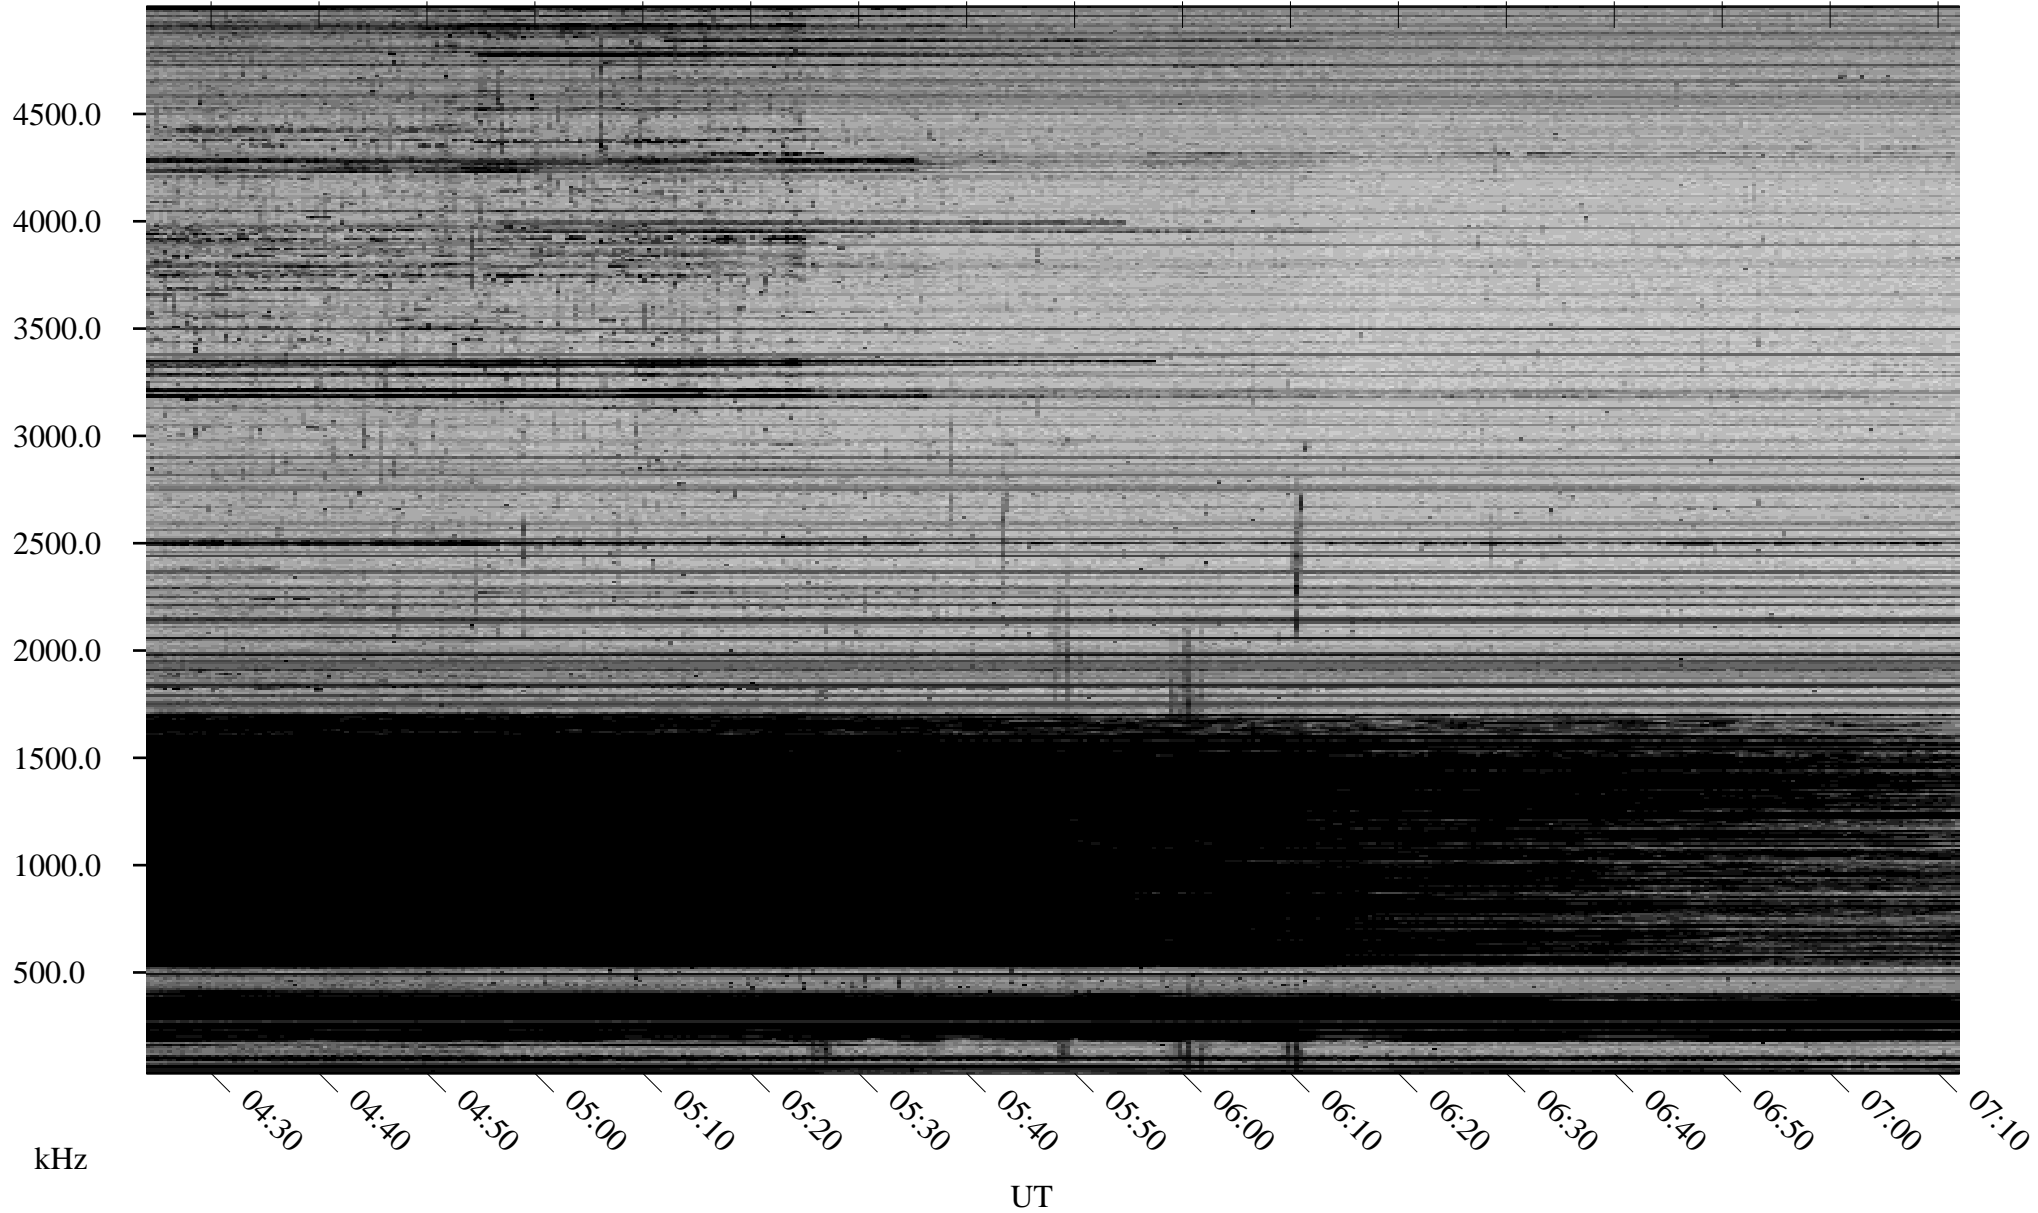

03/25/2008 Churchill, Manitoba

Linear Scale Black = 161 White = 15

ch080851.r00SUm max_12

Page 1

03/25/2008 Churchill, Manitoba

Linear Scale Black = 161 White = 15

ch080851.r00SUm max_12

Page 2

03/26/2008 Churchill, Manitoba

Linear Scale Black = 161 White = 15

ch080851.r00SUm max_12

Page 3

03/26/2008 Churchill, Manitoba

Linear Scale Black = 161 White = 15

ch080851.r00SUm max_12

Page 4

03/26/2008 Churchill, Manitoba

Linear Scale Black = 161 White = 15

ch080851.r00SUm max_12

Page 5

03/26/2008 Churchill, Manitoba

Linear Scale Black = 161 White = 15

ch080851.r00SUm max_12

Page 6

03/26/2008 Churchill, Manitoba

Linear Scale Black = 161 White = 15

ch080851.r00SUm max_12

Page 7

03/26/2008 Churchill, Manitoba

Linear Scale Black = 161 White = 15

ch080851.r00SUm max_12