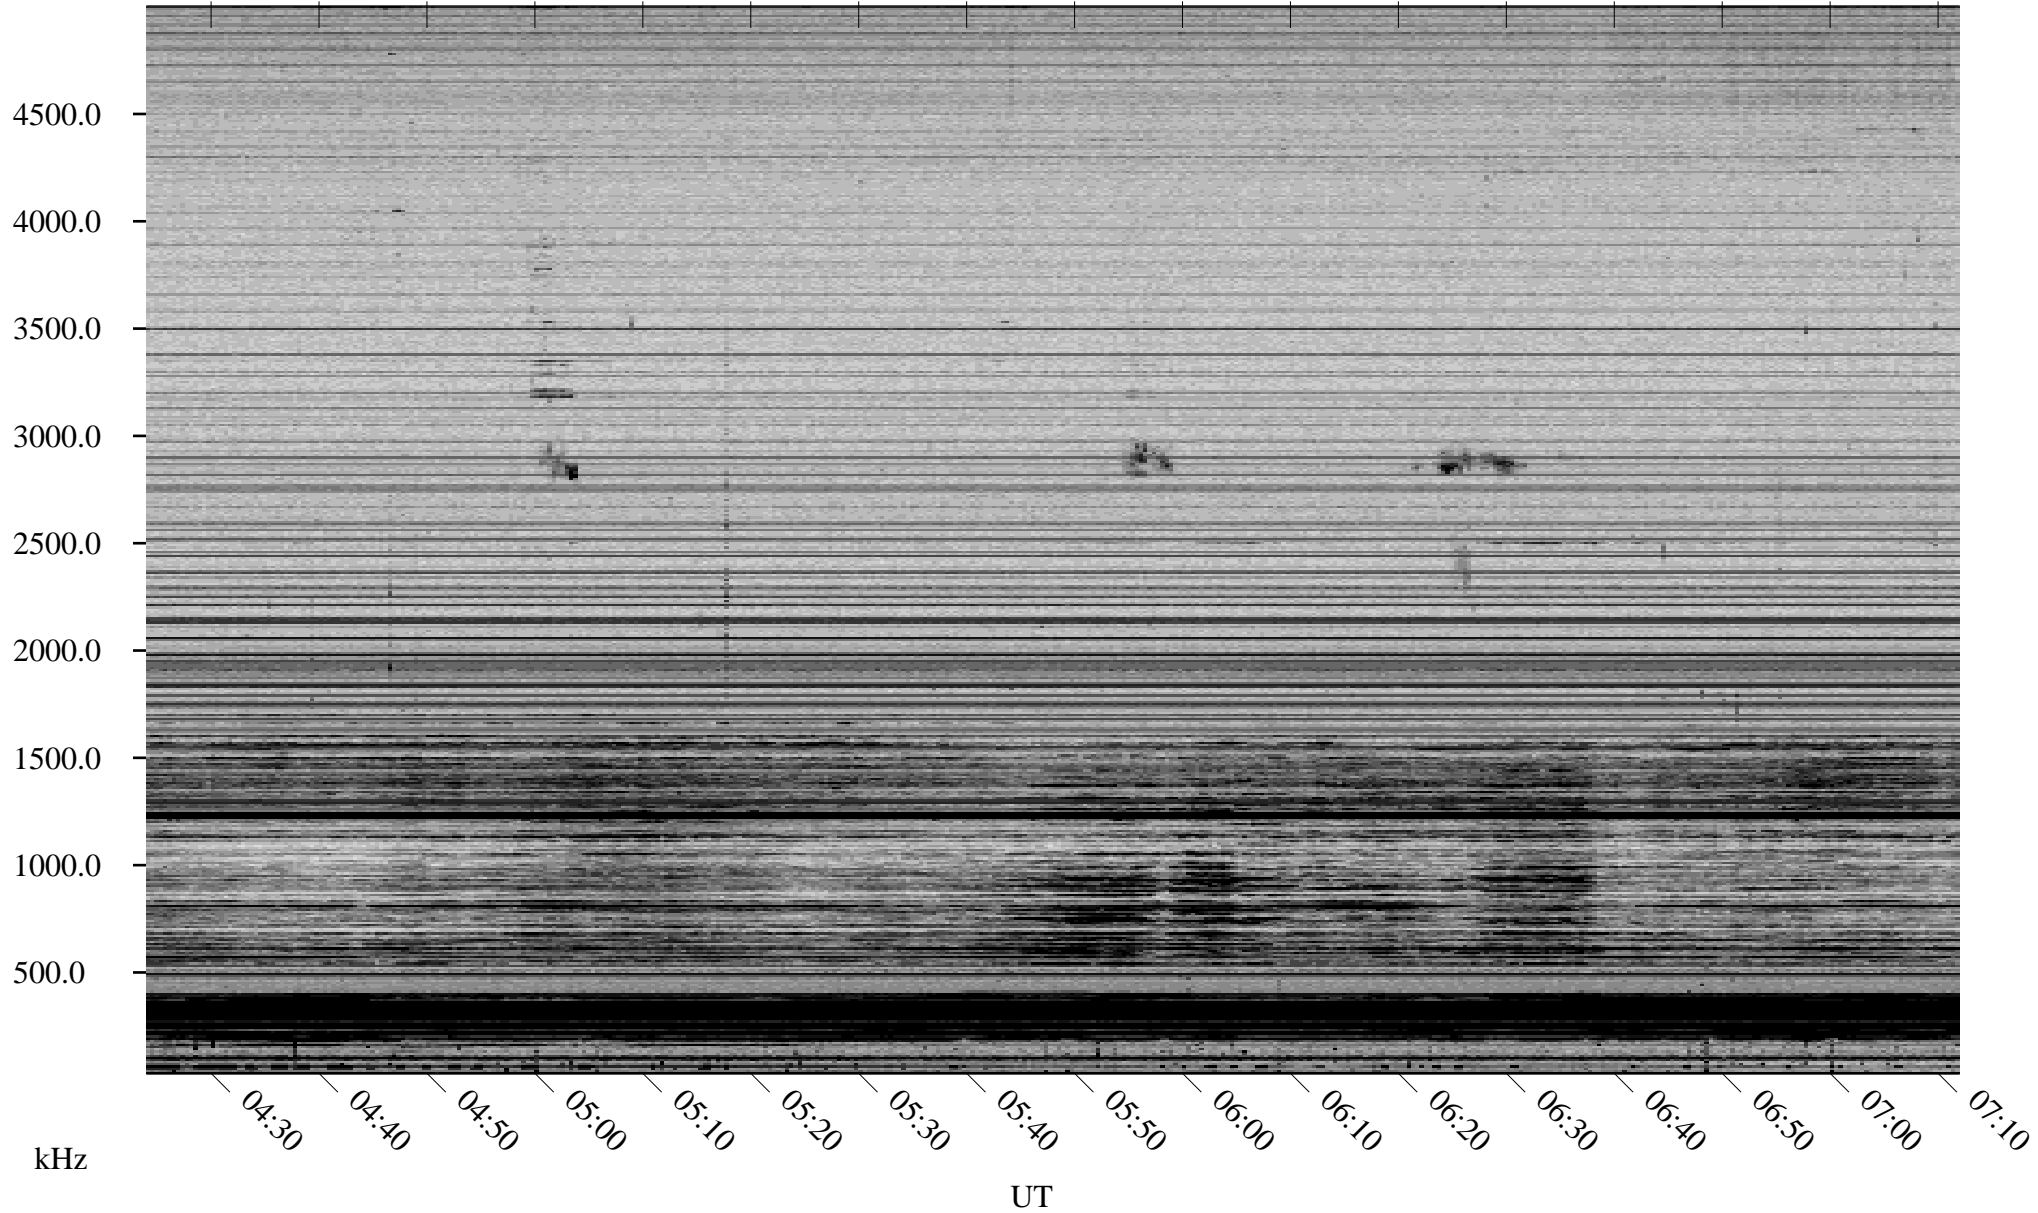

# 03/27/2008 Churchill, Manitoba

Linear Scale    Black = 161    White = 15

ch08086l.r00SUm max\_12

Page 3

# 03/27/2008 Churchill, Manitoba

Linear Scale    Black = 161    White = 15

ch08086l.r00SUm max\_12

Page 4

# 03/27/2008 Churchill, Manitoba

Linear Scale    Black = 161    White = 15

ch08086l.r00SUm max\_12

Page 5