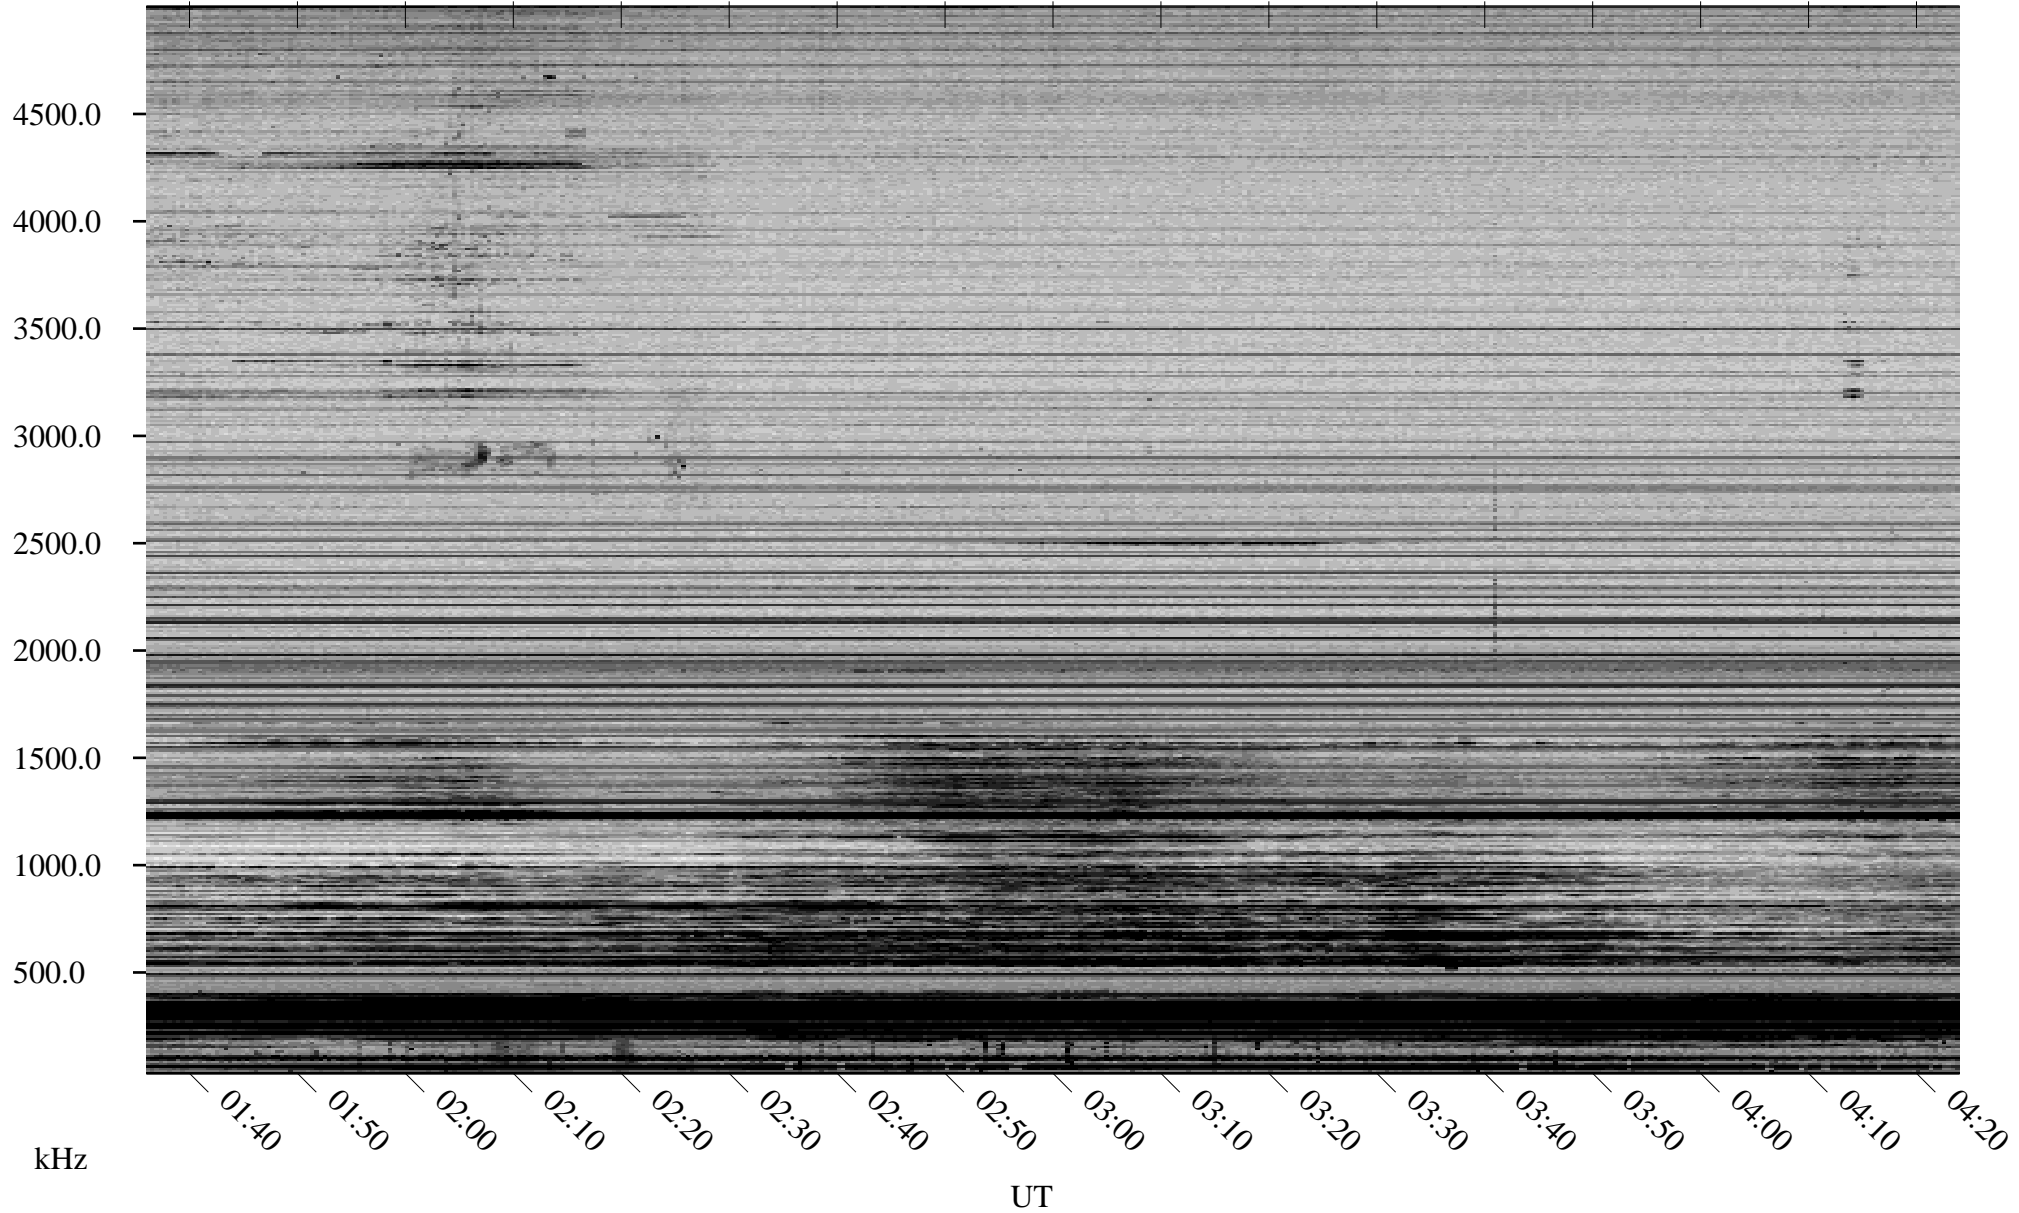

# 03/26/2008 Churchill, Manitoba

Linear Scale    Black = 161    White = 15

ch08086l.r00SUm max\_12

Page 1

# 03/26/2008 Churchill, Manitoba

Linear Scale    Black = 161    White = 15

ch08086l.r00SUm max\_12

Page 2

# 03/27/2008 Churchill, Manitoba

Linear Scale    Black = 161    White = 15

ch08086l.r00SUm max\_12

Page 3

# 03/27/2008 Churchill, Manitoba

Linear Scale    Black = 161    White = 15

ch08086l.r00SUm max\_12

Page 4