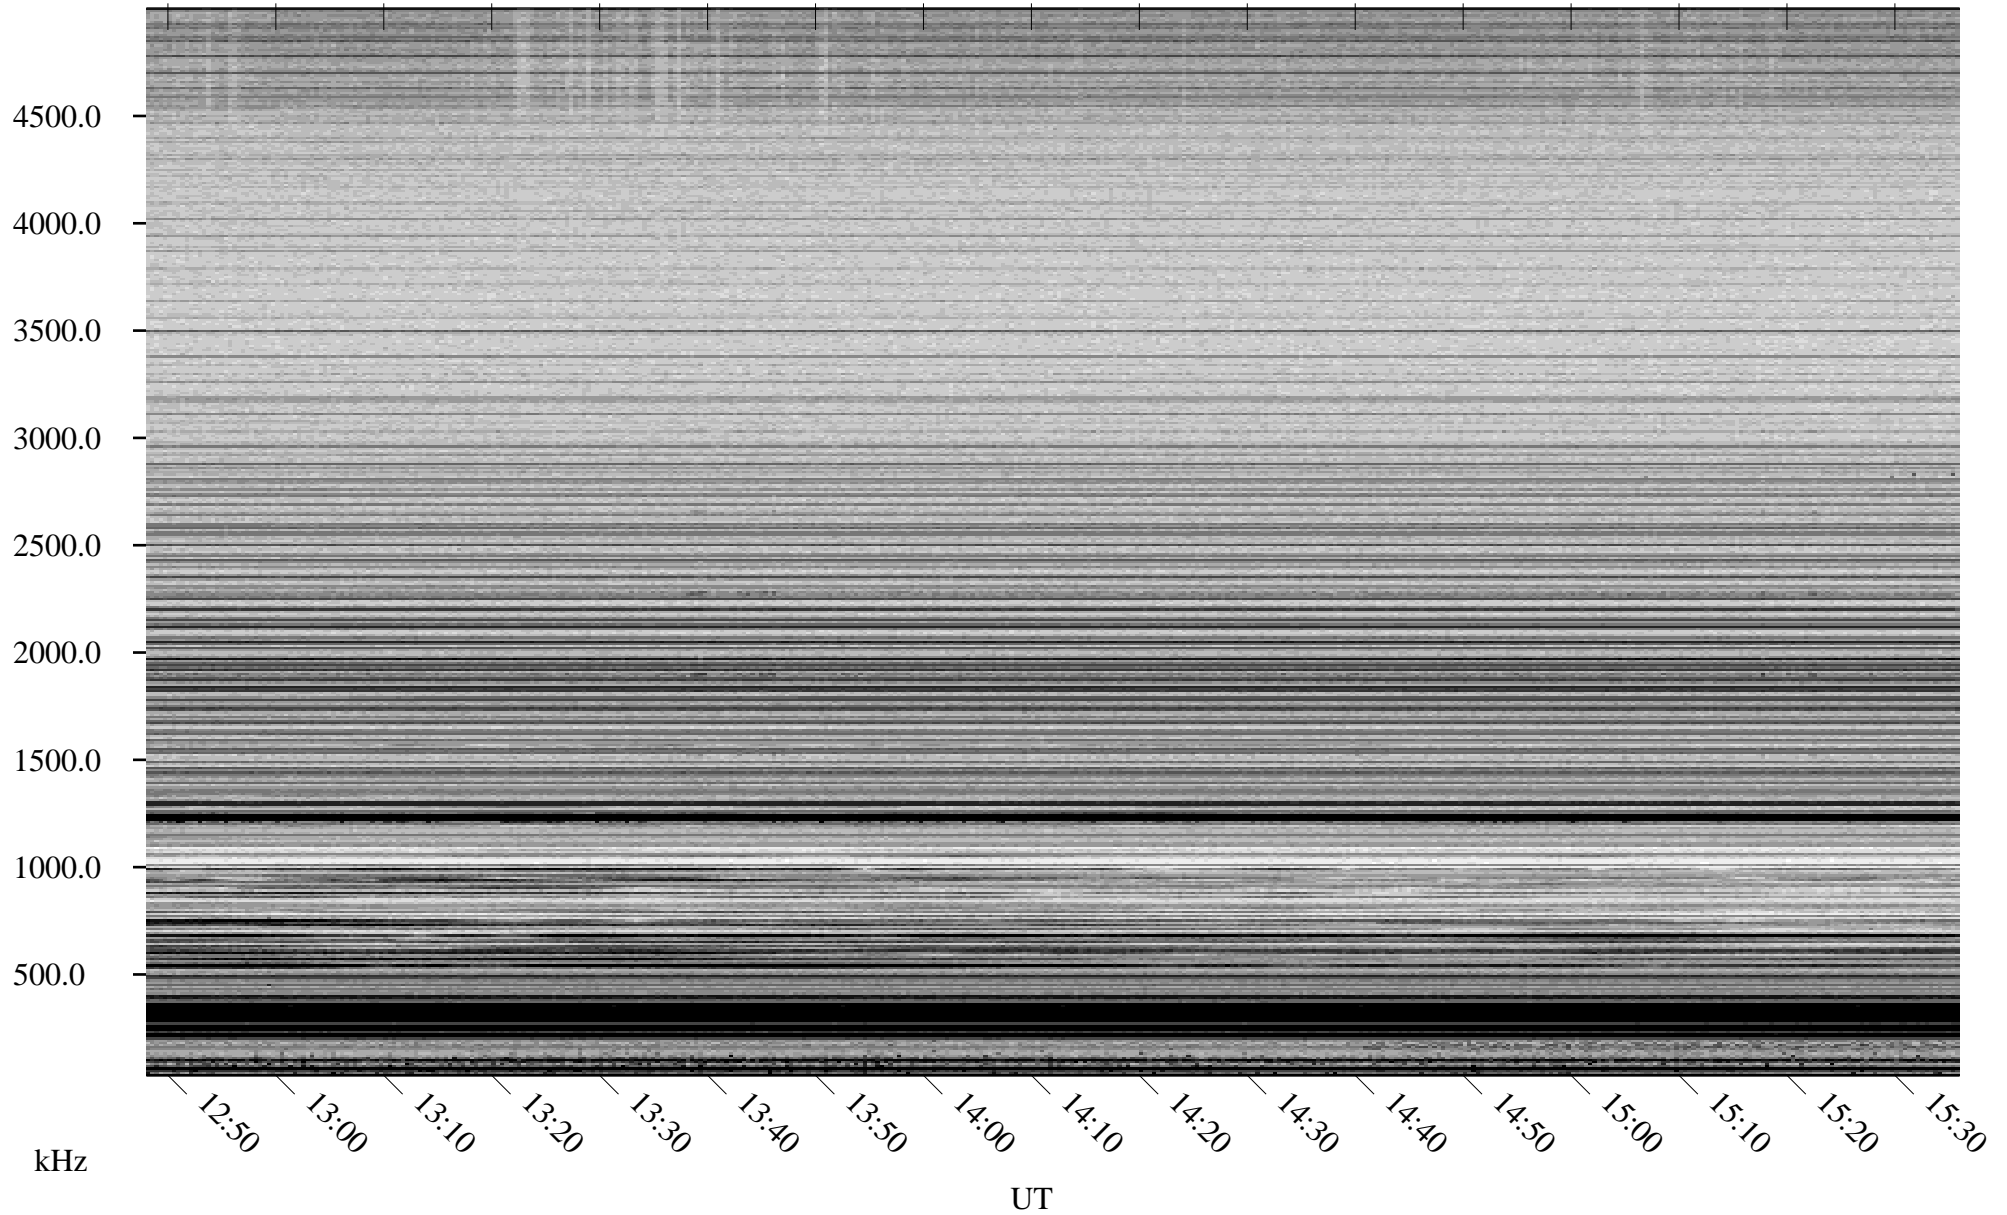

03/29/2008 Churchill, Manitoba

Linear Scale Black = 161 White = 15

ch08089l.r00SUm max_12

Page 1

03/29/2008 Churchill, Manitoba

Linear Scale Black = 161 White = 15

ch08089l.r00SUm max_12

Page 2

03/30/2008 Churchill, Manitoba

Linear Scale Black = 161 White = 15

ch08089l.r00SUm max_12

Page 3

03/30/2008 Churchill, Manitoba

Linear Scale Black = 161 White = 15

ch08089l.r00SUm max_12

Page 4

03/30/2008 Churchill, Manitoba

Linear Scale Black = 161 White = 15

ch08089l.r00SUm max_12

Page 5

03/30/2008 Churchill, Manitoba

Linear Scale Black = 161 White = 15

ch08089l.r00SUm max_12

Page 6

03/30/2008 Churchill, Manitoba

Linear Scale Black = 161 White = 15

ch08089l.r00SUm max_12

Page 7

03/30/2008 Churchill, Manitoba

Linear Scale Black = 161 White = 15

ch08089l.r00SUm max_12