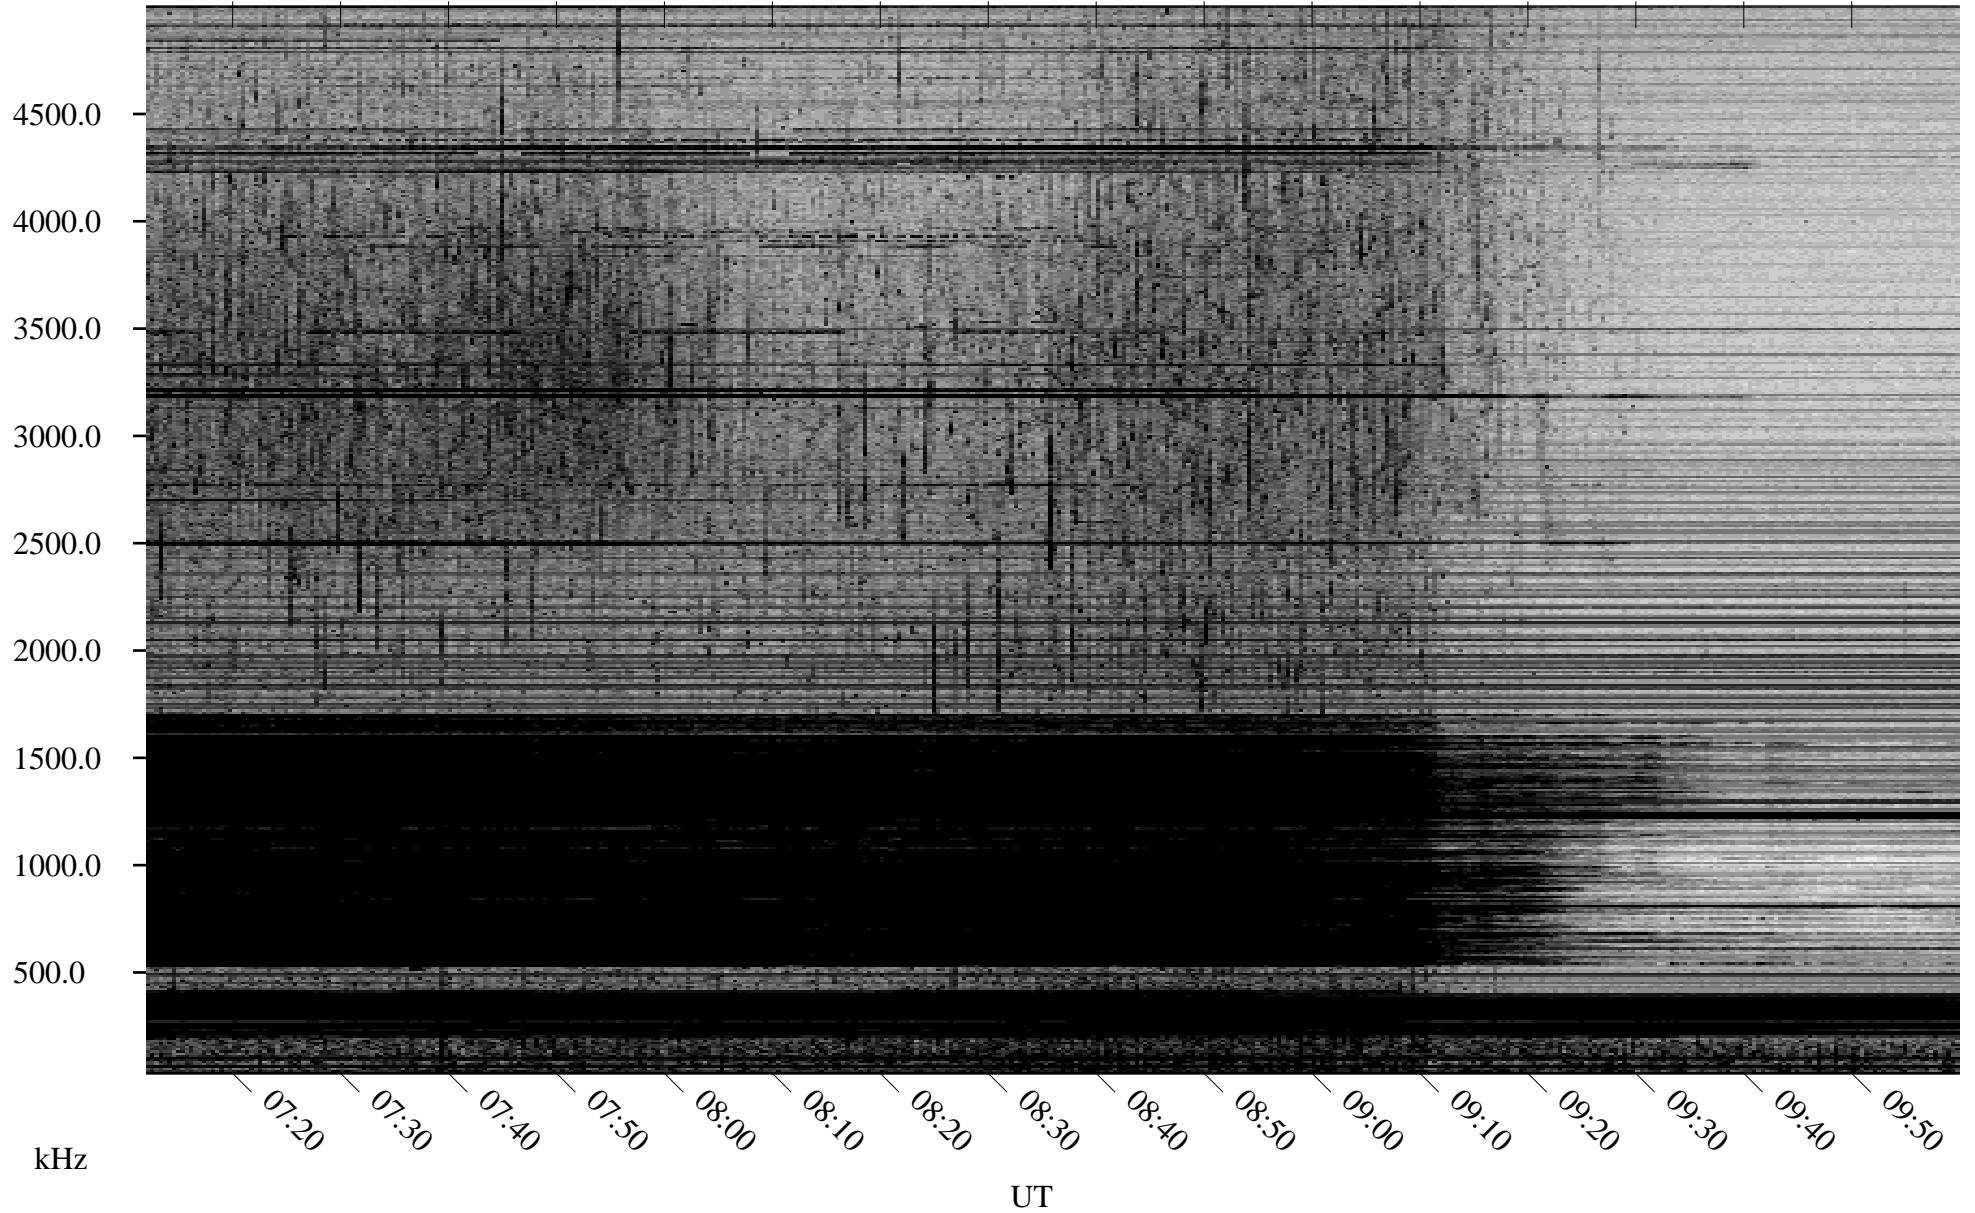

03/30/2008 Churchill, Manitoba

Linear Scale Black = 161 White = 15

ch08090l.r00SUm max_12

Page 1

03/30/2008 Churchill, Manitoba

Linear Scale Black = 161 White = 15

ch08090l.r00SUm max_12

Page 2

03/31/2008 Churchill, Manitoba

Linear Scale Black = 161 White = 15

ch08090l.r00SUm max_12

Page 3

03/31/2008 Churchill, Manitoba

Linear Scale Black = 161 White = 15

ch08090l.r00SUm max_12

Page 4

03/31/2008 Churchill, Manitoba

Linear Scale Black = 161 White = 15

ch08090l.r00SUm max_12

Page 5

03/31/2008 Churchill, Manitoba

Linear Scale Black = 161 White = 15

ch08090l.r00SUm max_12

Page 6

03/31/2008 Churchill, Manitoba

Linear Scale Black = 161 White = 15

ch08090l.r00SUm max_12

Page 7

03/31/2008 Churchill, Manitoba

Linear Scale Black = 161 White = 15

ch08090l.r00SUm max_12

Page 8