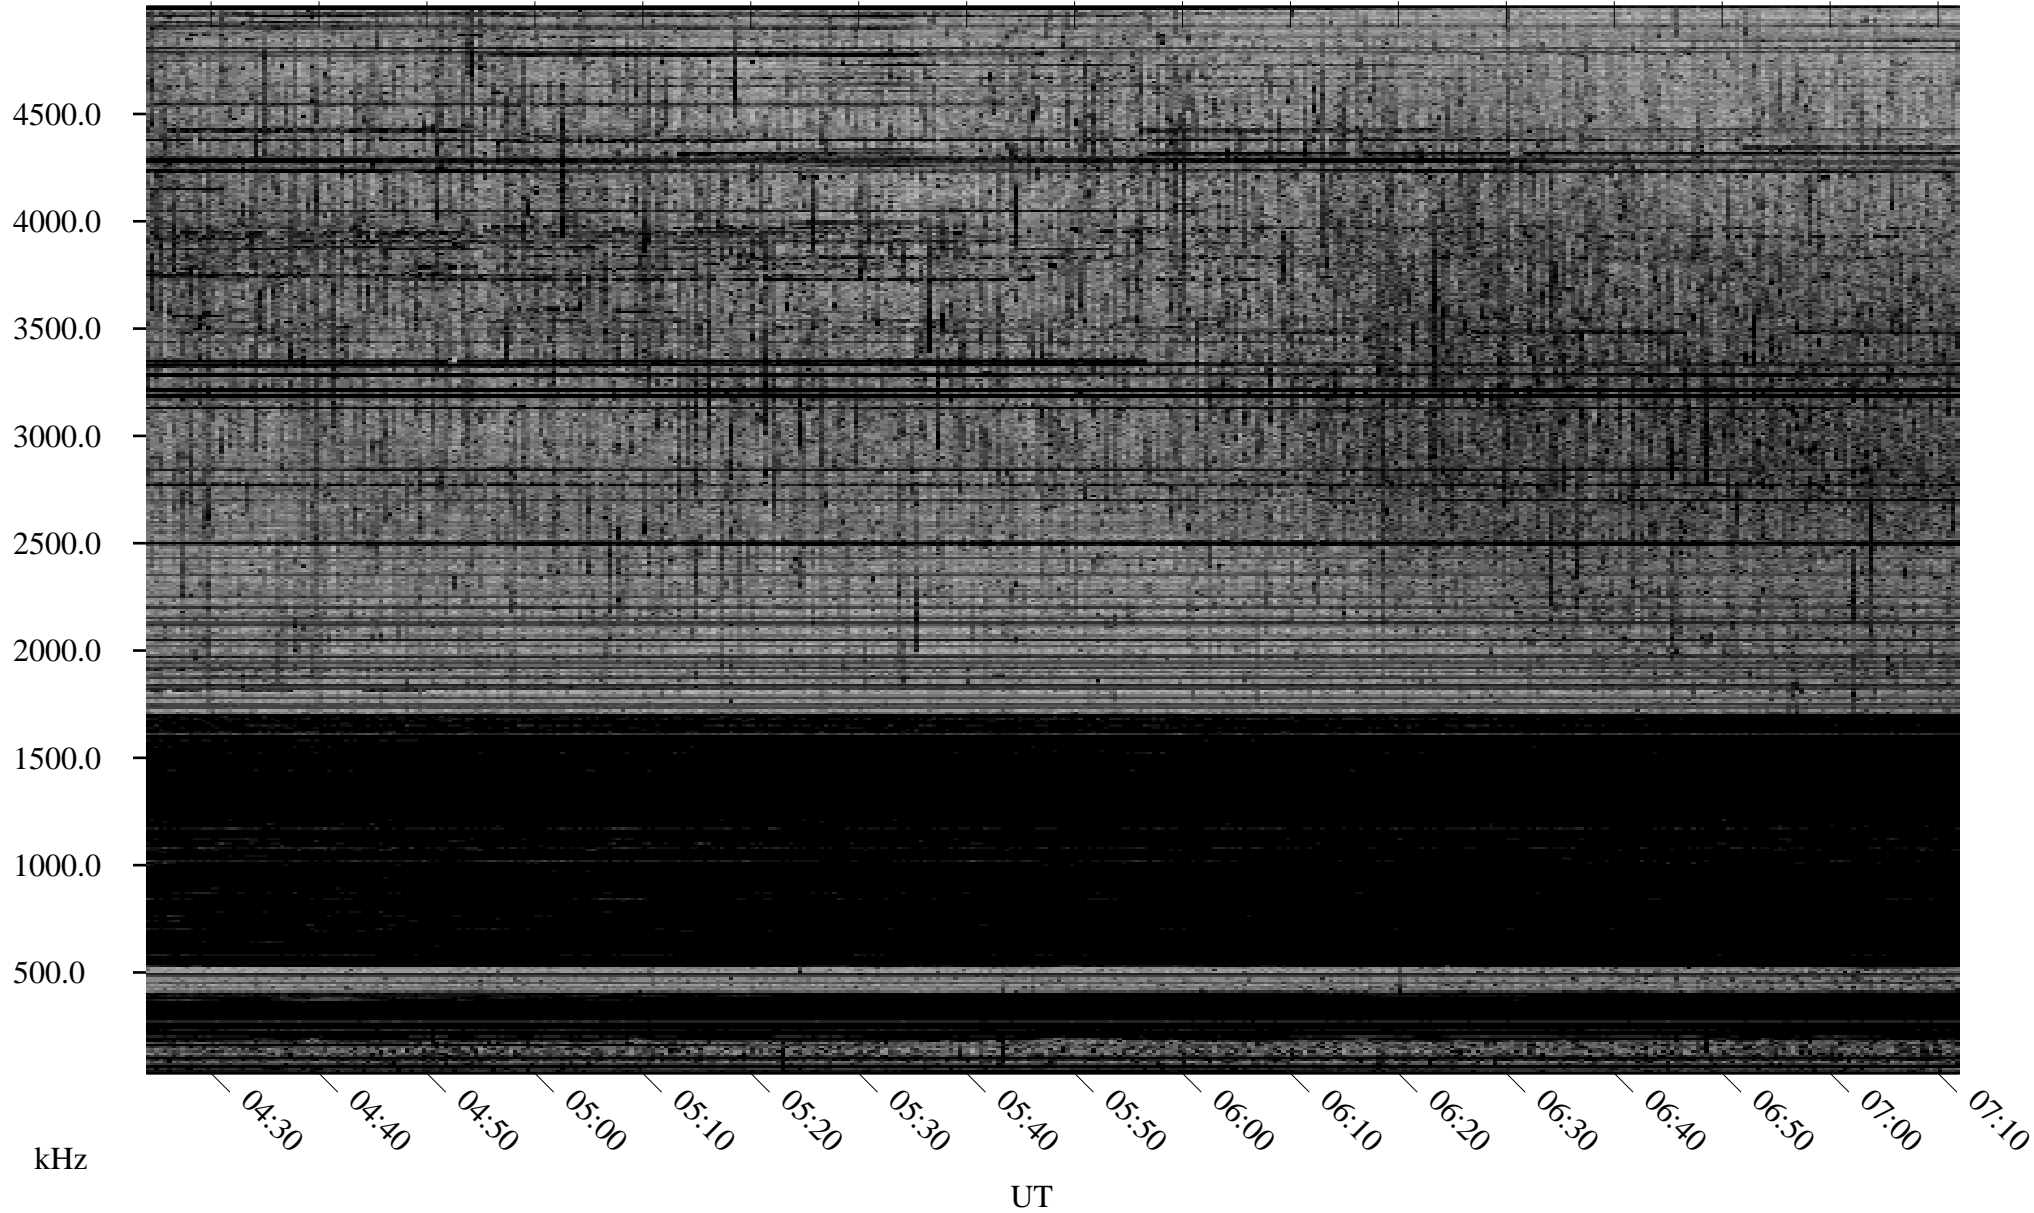

03/30/2008 Churchill, Manitoba

Linear Scale Black = 161 White = 15

ch08090l.r00SUm max_12

Page 1

03/30/2008 Churchill, Manitoba

Linear Scale Black = 161 White = 15

ch08090l.r00SUm max_12

Page 2

03/31/2008 Churchill, Manitoba

Linear Scale Black = 161 White = 15

ch08090l.r00SUm max_12

Page 3

03/31/2008 Churchill, Manitoba

Linear Scale Black = 161 White = 15

ch08090l.r00SUm max_12

Page 4

03/31/2008 Churchill, Manitoba

Linear Scale Black = 161 White = 15

ch08090l.r00SUm max_12

Page 5

03/31/2008 Churchill, Manitoba

Linear Scale Black = 161 White = 15

ch08090l.r00SUm max_12

Page 6

03/31/2008 Churchill, Manitoba

Linear Scale Black = 161 White = 15

ch08090l.r00SUm max_12

Page 7

03/31/2008 Churchill, Manitoba

Linear Scale Black = 161 White = 15

ch08090l.r00SUm max_12

Page 8