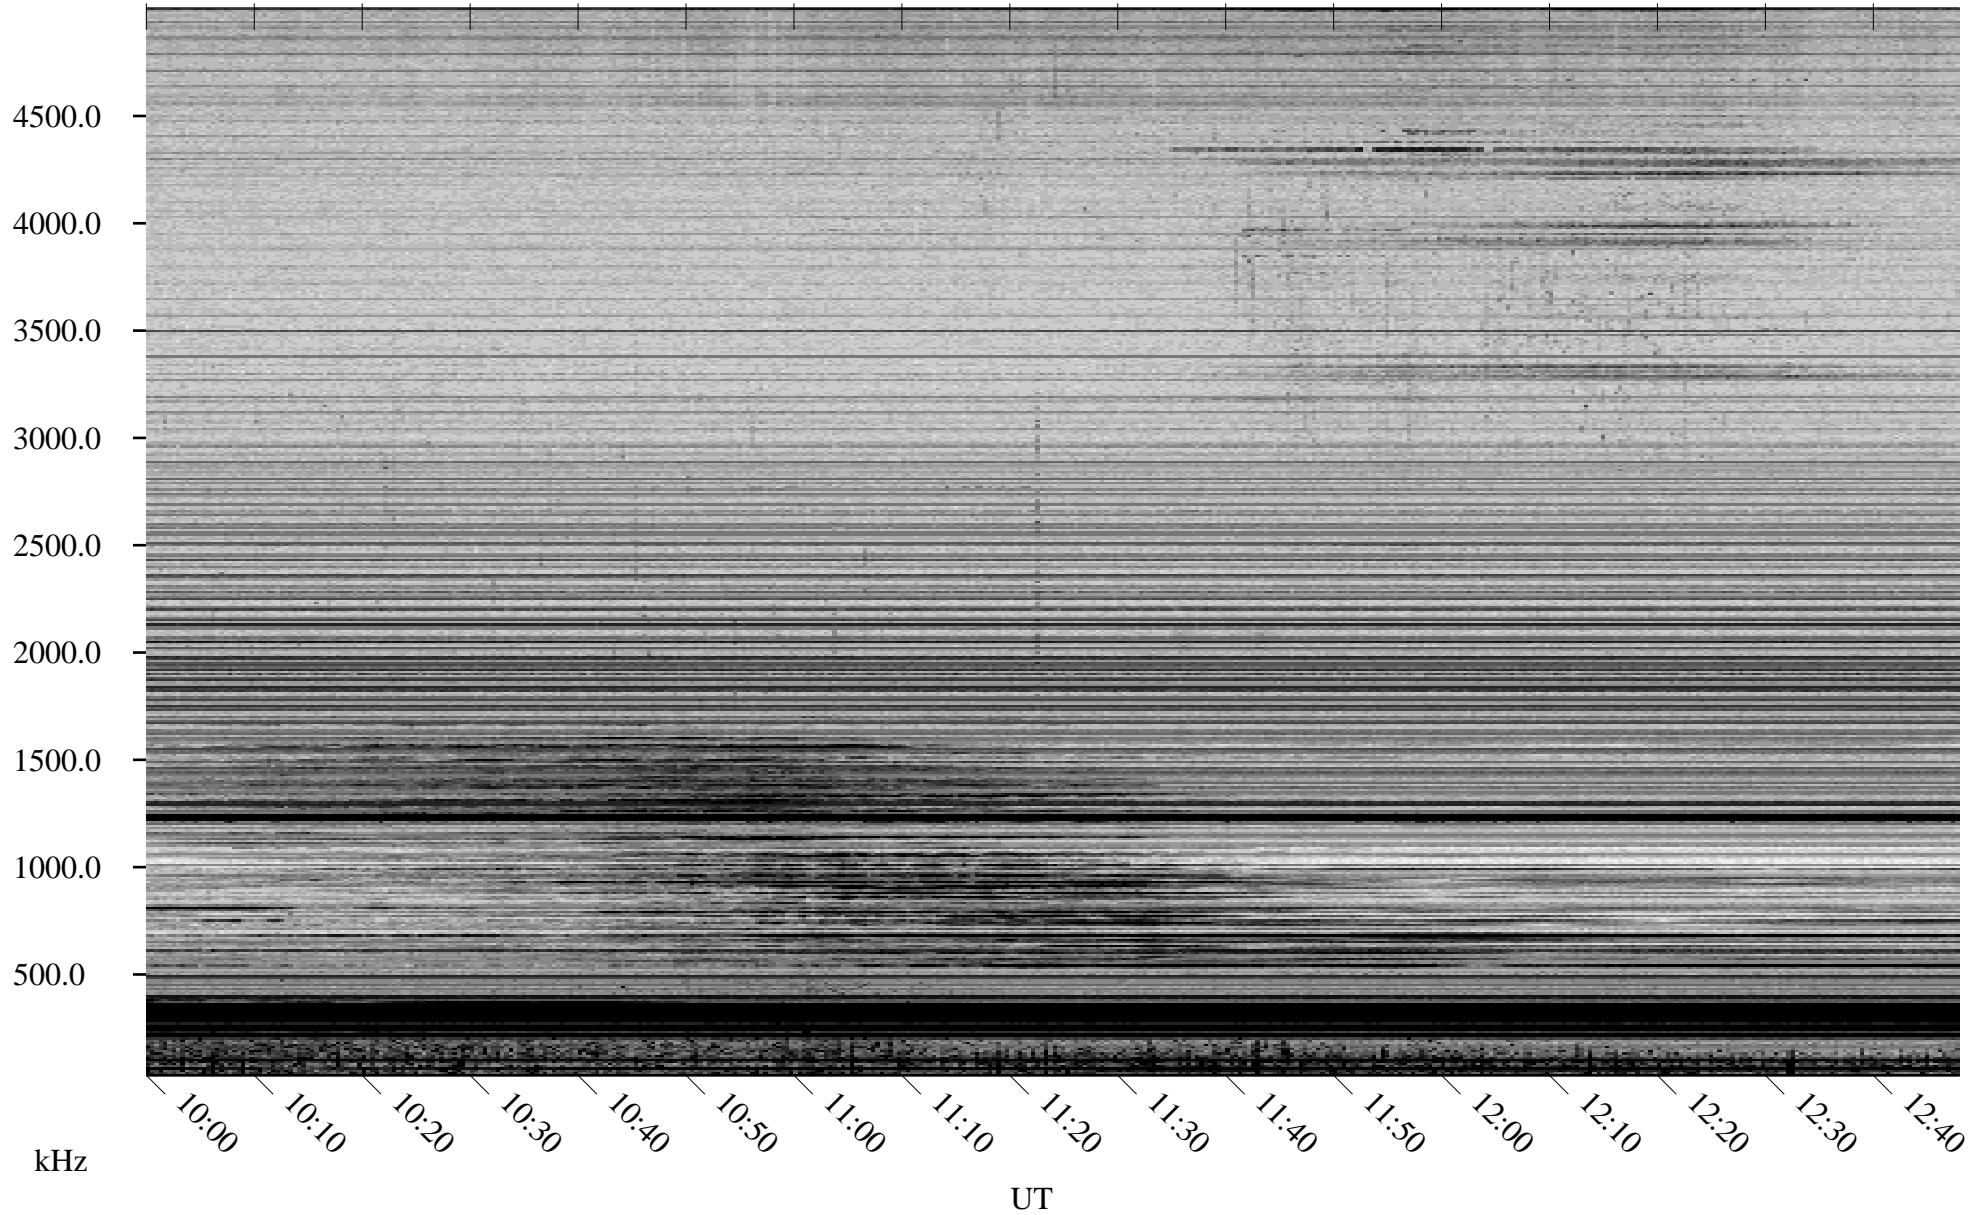

03/30/2008 Churchill, Manitoba

Linear Scale Black = 161 White = 15

ch08090l.r00SUm max_12

Page 1

03/30/2008 Churchill, Manitoba

Linear Scale Black = 161 White = 15

ch08090l.r00SUm max_12

Page 2

03/31/2008 Churchill, Manitoba

Linear Scale Black = 161 White = 15

ch08090l.r00SUm max_12

Page 3

03/31/2008 Churchill, Manitoba

Linear Scale Black = 161 White = 15

ch08090l.r00SUm max_12

Page 4

03/31/2008 Churchill, Manitoba

Linear Scale Black = 161 White = 15

ch08090l.r00SUm max_12

Page 5

03/31/2008 Churchill, Manitoba

Linear Scale Black = 161 White = 15

ch08090l.r00SUm max_12

Page 6

03/31/2008 Churchill, Manitoba

Linear Scale Black = 161 White = 15

ch08090l.r00SUm max_12

Page 7

03/31/2008 Churchill, Manitoba

Linear Scale Black = 161 White = 15

ch08090l.r00SUm max_12

Page 8