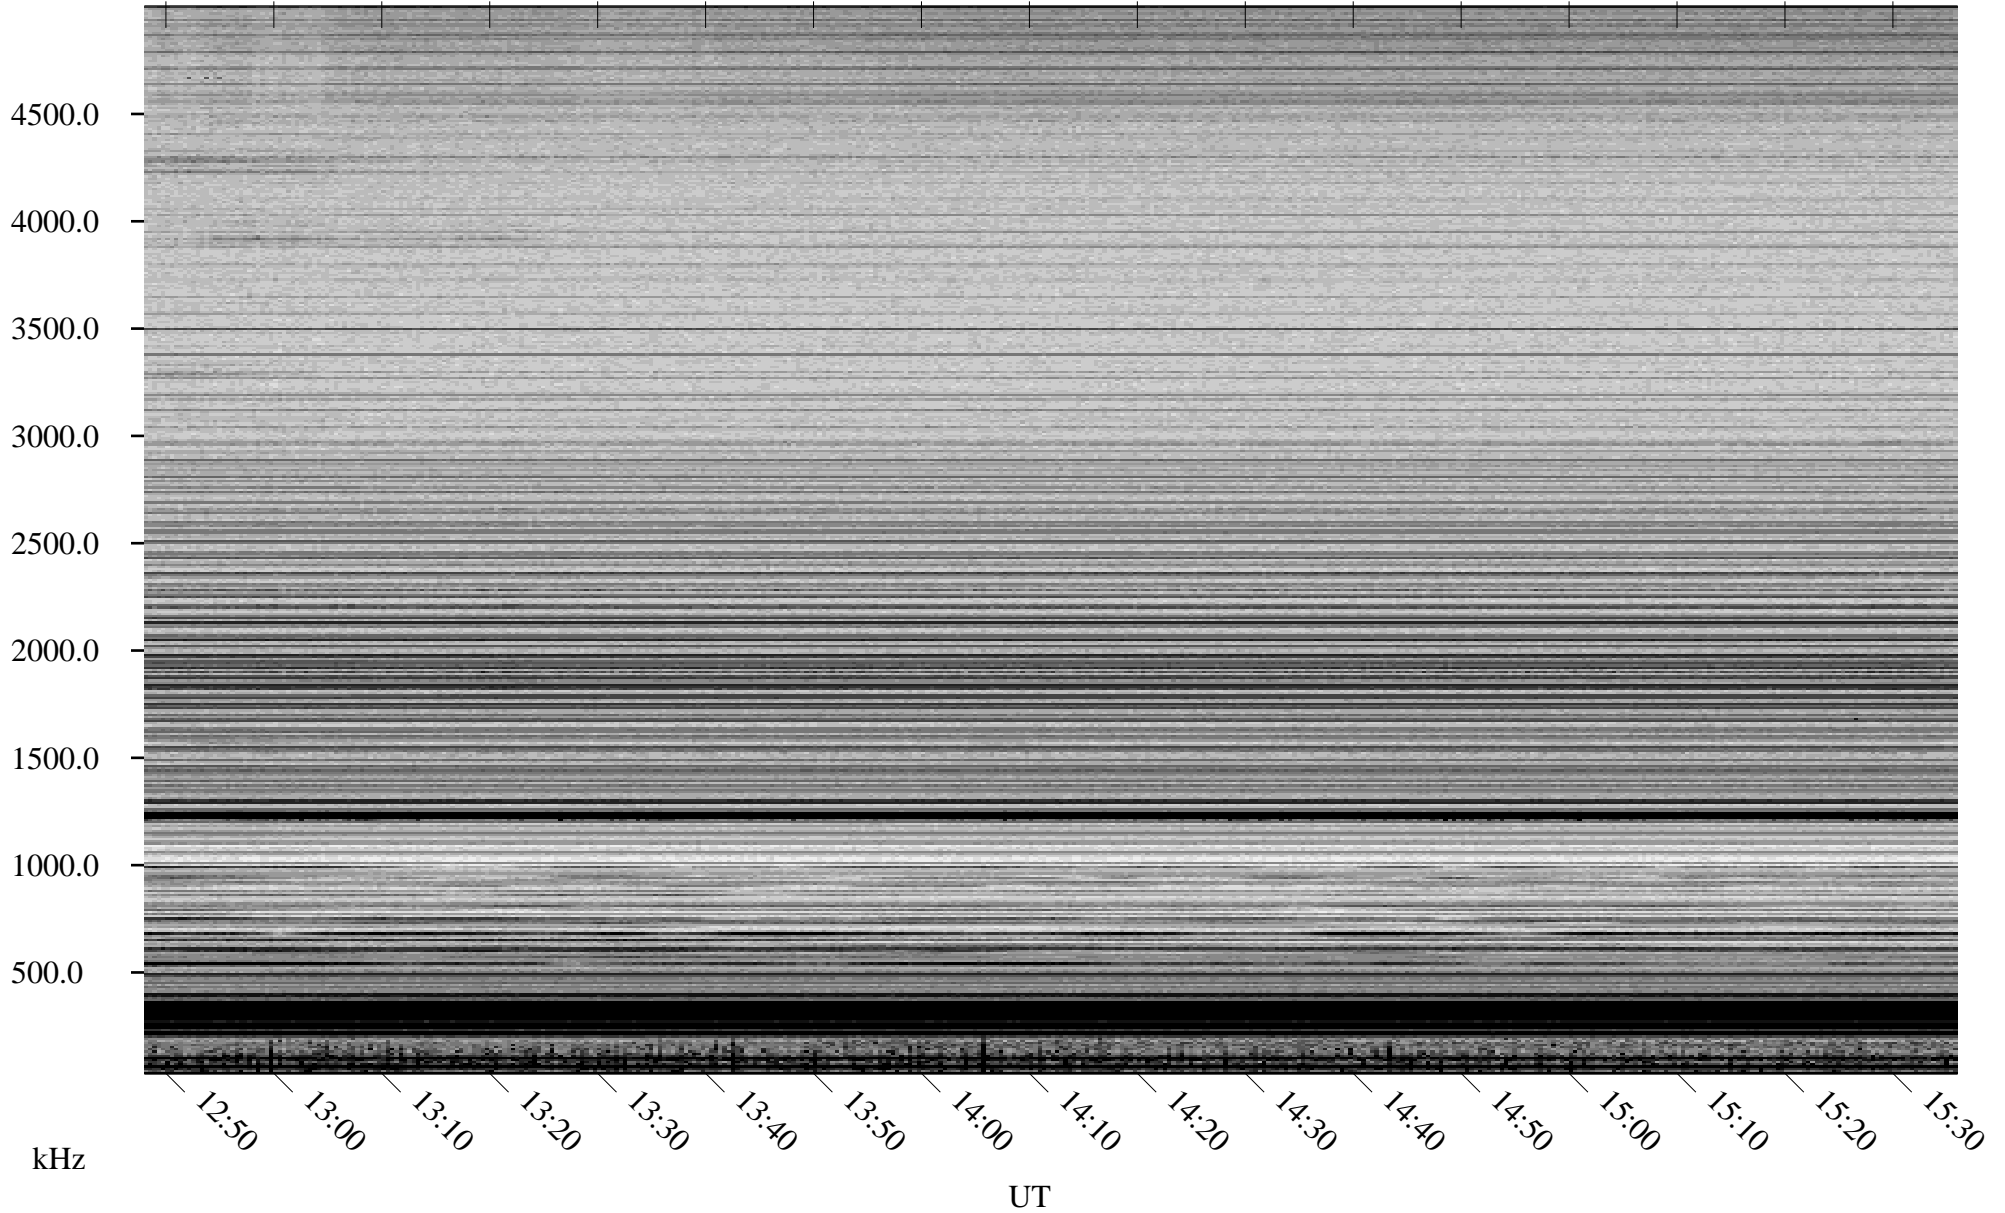

03/30/2008 Churchill, Manitoba

Linear Scale Black = 161 White = 15

ch08090l.r00SUm max_12

Page 1

03/30/2008 Churchill, Manitoba

Linear Scale Black = 161 White = 15

ch08090l.r00SUm max_12

Page 2

03/31/2008 Churchill, Manitoba

Linear Scale Black = 161 White = 15

ch08090l.r00SUm max_12

Page 3

03/31/2008 Churchill, Manitoba

Linear Scale Black = 161 White = 15

ch08090l.r00SUm max_12

Page 4

03/31/2008 Churchill, Manitoba

Linear Scale Black = 161 White = 15

ch08090l.r00SUm max_12

Page 5

03/31/2008 Churchill, Manitoba

Linear Scale Black = 161 White = 15

ch08090l.r00SUm max_12

Page 6

03/31/2008 Churchill, Manitoba

Linear Scale Black = 161 White = 15

ch08090l.r00SUm max_12

Page 7

03/31/2008 Churchill, Manitoba

Linear Scale Black = 161 White = 15

ch08090l.r00SUm max_12

Page 8