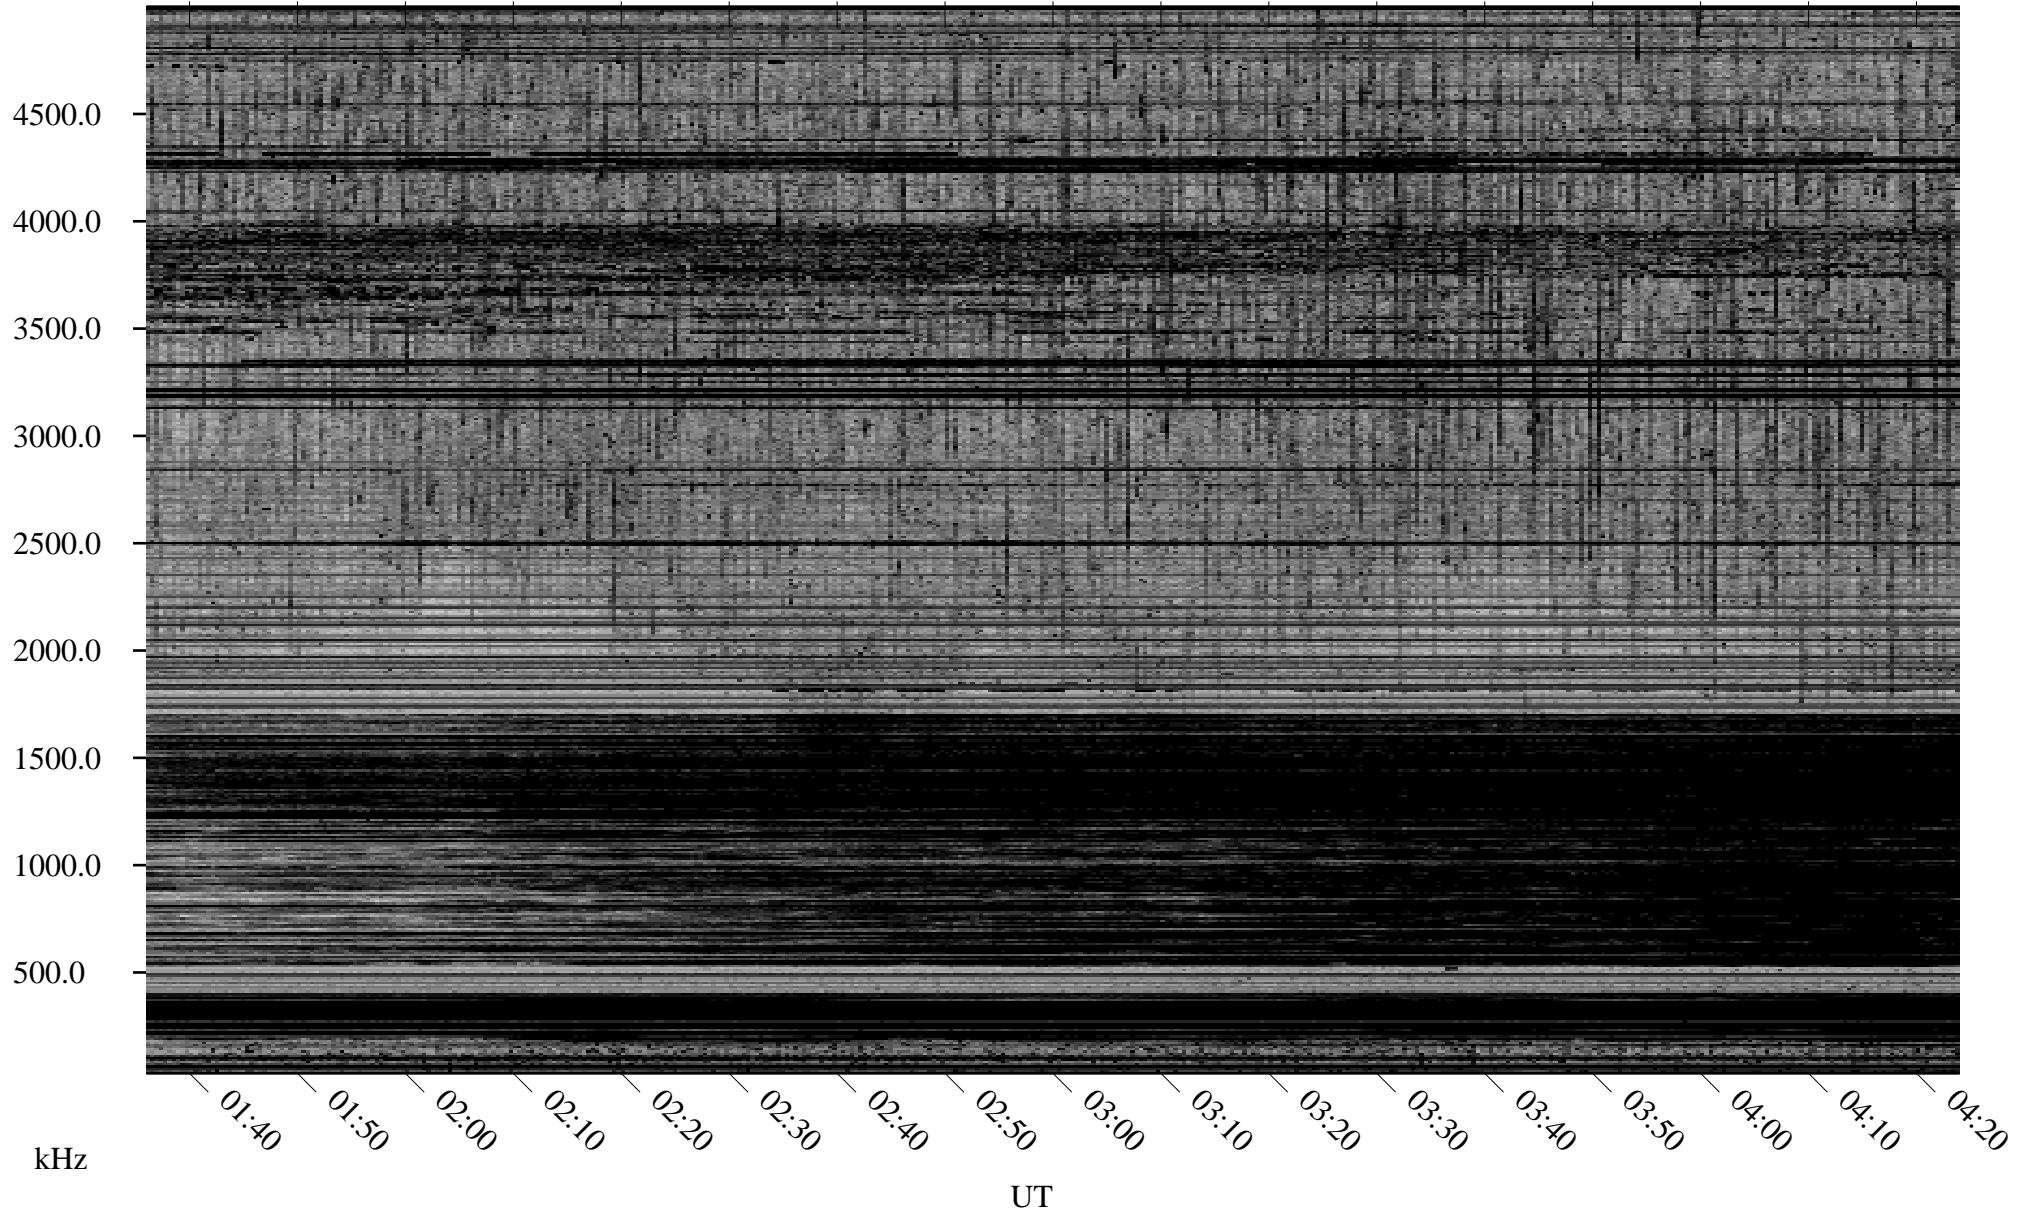

03/30/2008 Churchill, Manitoba

Linear Scale Black = 161 White = 15

ch08090l.r00SUm max_12

Page 1

03/30/2008 Churchill, Manitoba

Linear Scale Black = 161 White = 15

ch08090l.r00SUm max_12

Page 2

03/31/2008 Churchill, Manitoba

Linear Scale Black = 161 White = 15

ch08090l.r00SUm max_12

Page 3

03/31/2008 Churchill, Manitoba

Linear Scale Black = 161 White = 15

ch08090l.r00SUm max_12

Page 4

03/31/2008 Churchill, Manitoba

Linear Scale Black = 161 White = 15

ch08090l.r00SUm max_12

Page 5

03/31/2008 Churchill, Manitoba

Linear Scale Black = 161 White = 15

ch08090l.r00SUm max_12

Page 6

03/31/2008 Churchill, Manitoba

Linear Scale Black = 161 White = 15

ch08090l.r00SUm max_12

Page 7

03/31/2008 Churchill, Manitoba

Linear Scale Black = 161 White = 15

ch08090l.r00SUm max_12

Page 8