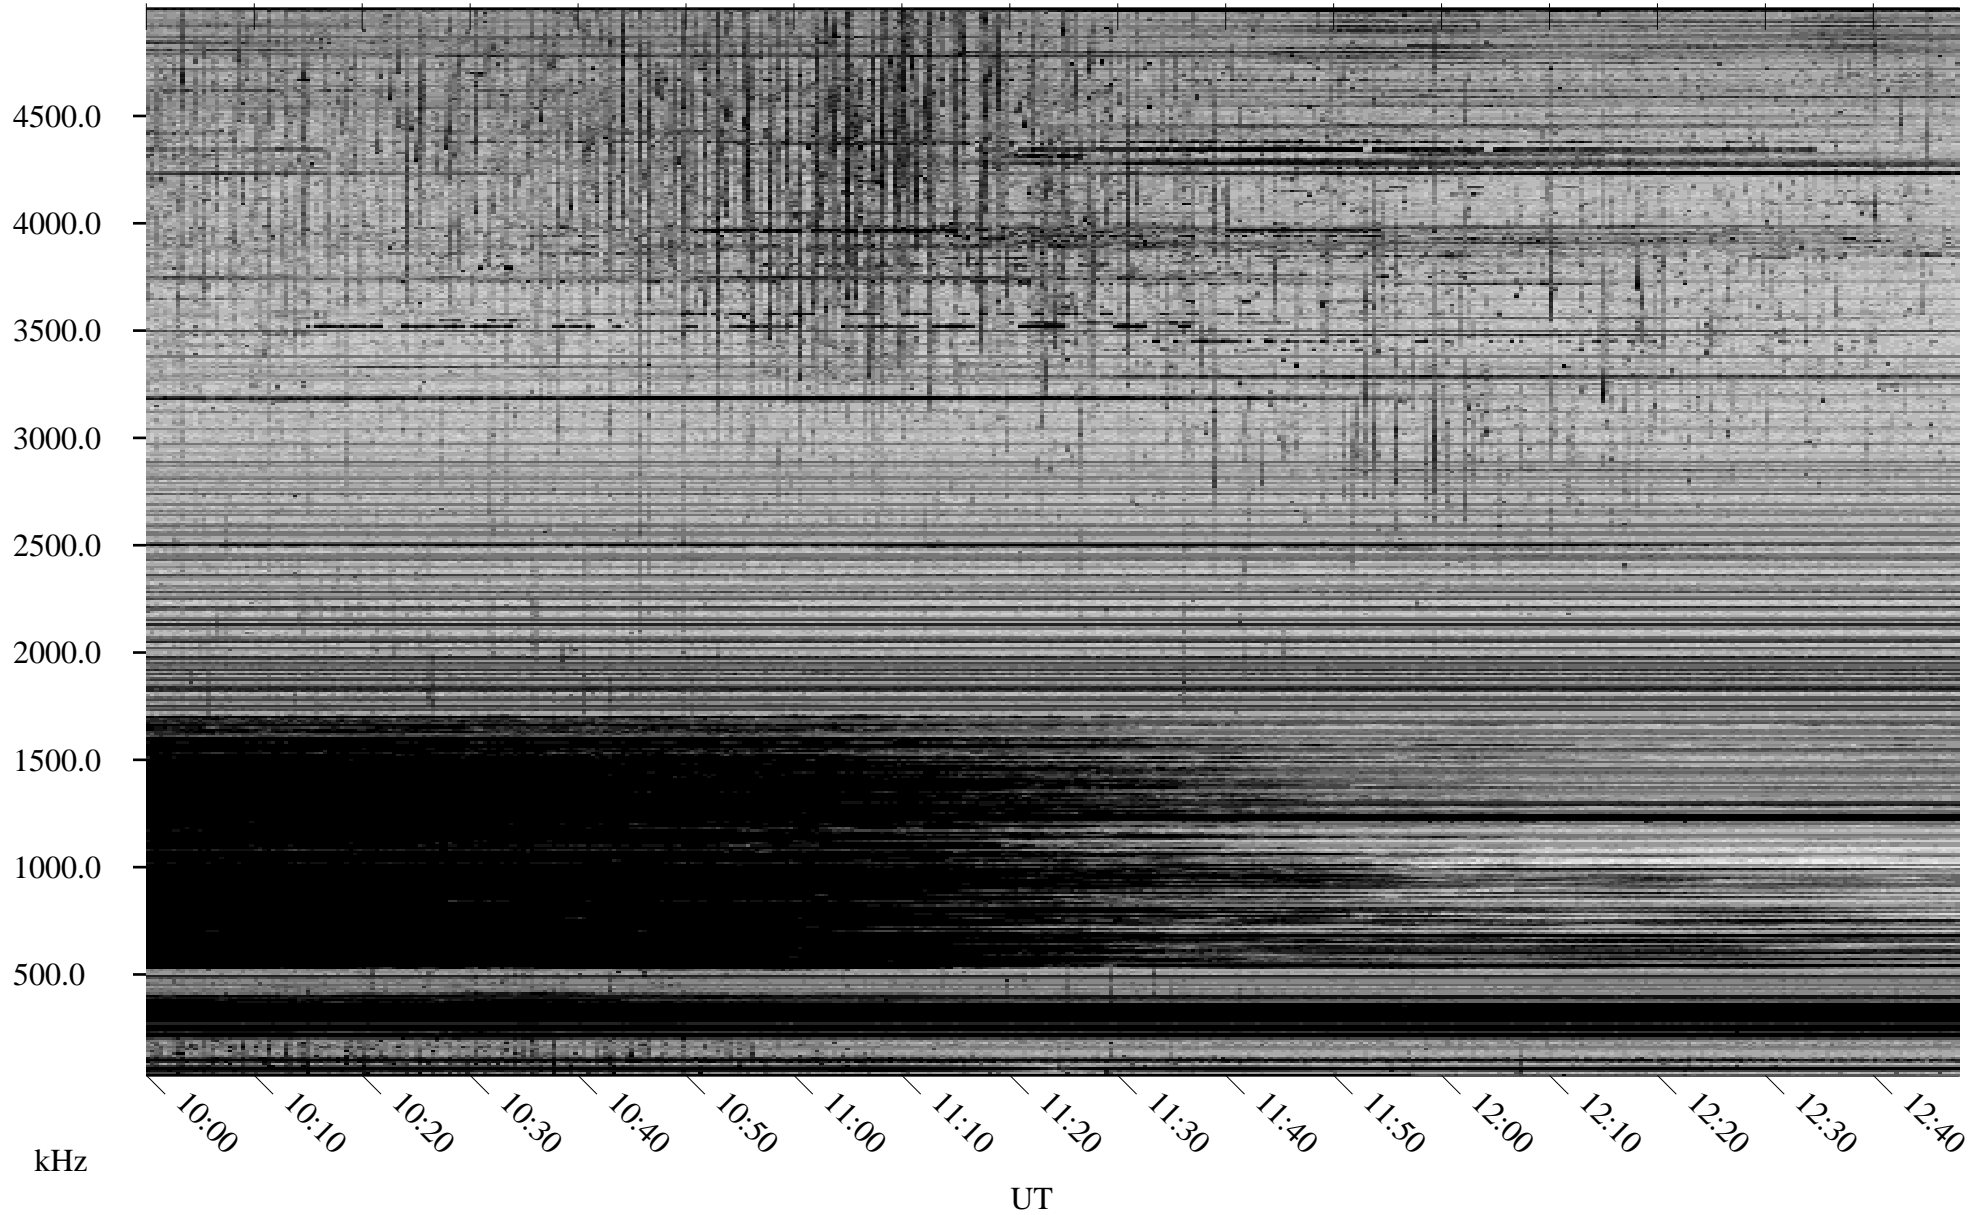

03/31/2008 Churchill, Manitoba

Linear Scale Black = 161 White = 15

ch080911.r00SUm max_12

Page 1

03/31/2008 Churchill, Manitoba

Linear Scale Black = 161 White = 15

ch080911.r00SUm max_12

Page 2

04/01/2008 Churchill, Manitoba

Linear Scale Black = 161 White = 15

ch080911.r00SUm max_12

Page 3

04/01/2008 Churchill, Manitoba

Linear Scale Black = 161 White = 15

ch080911.r00SUm max_12

Page 4

04/01/2008 Churchill, Manitoba

Linear Scale Black = 161 White = 15

ch080911.r00SUm max_12

Page 5

04/01/2008 Churchill, Manitoba

Linear Scale Black = 161 White = 15

ch080911.r00SUm max_12

Page 6

04/01/2008 Churchill, Manitoba

Linear Scale Black = 161 White = 15

ch080911.r00SUm max_12

Page 7

04/01/2008 Churchill, Manitoba

Linear Scale Black = 161 White = 15

ch080911.r00SUm max_12

Page 8