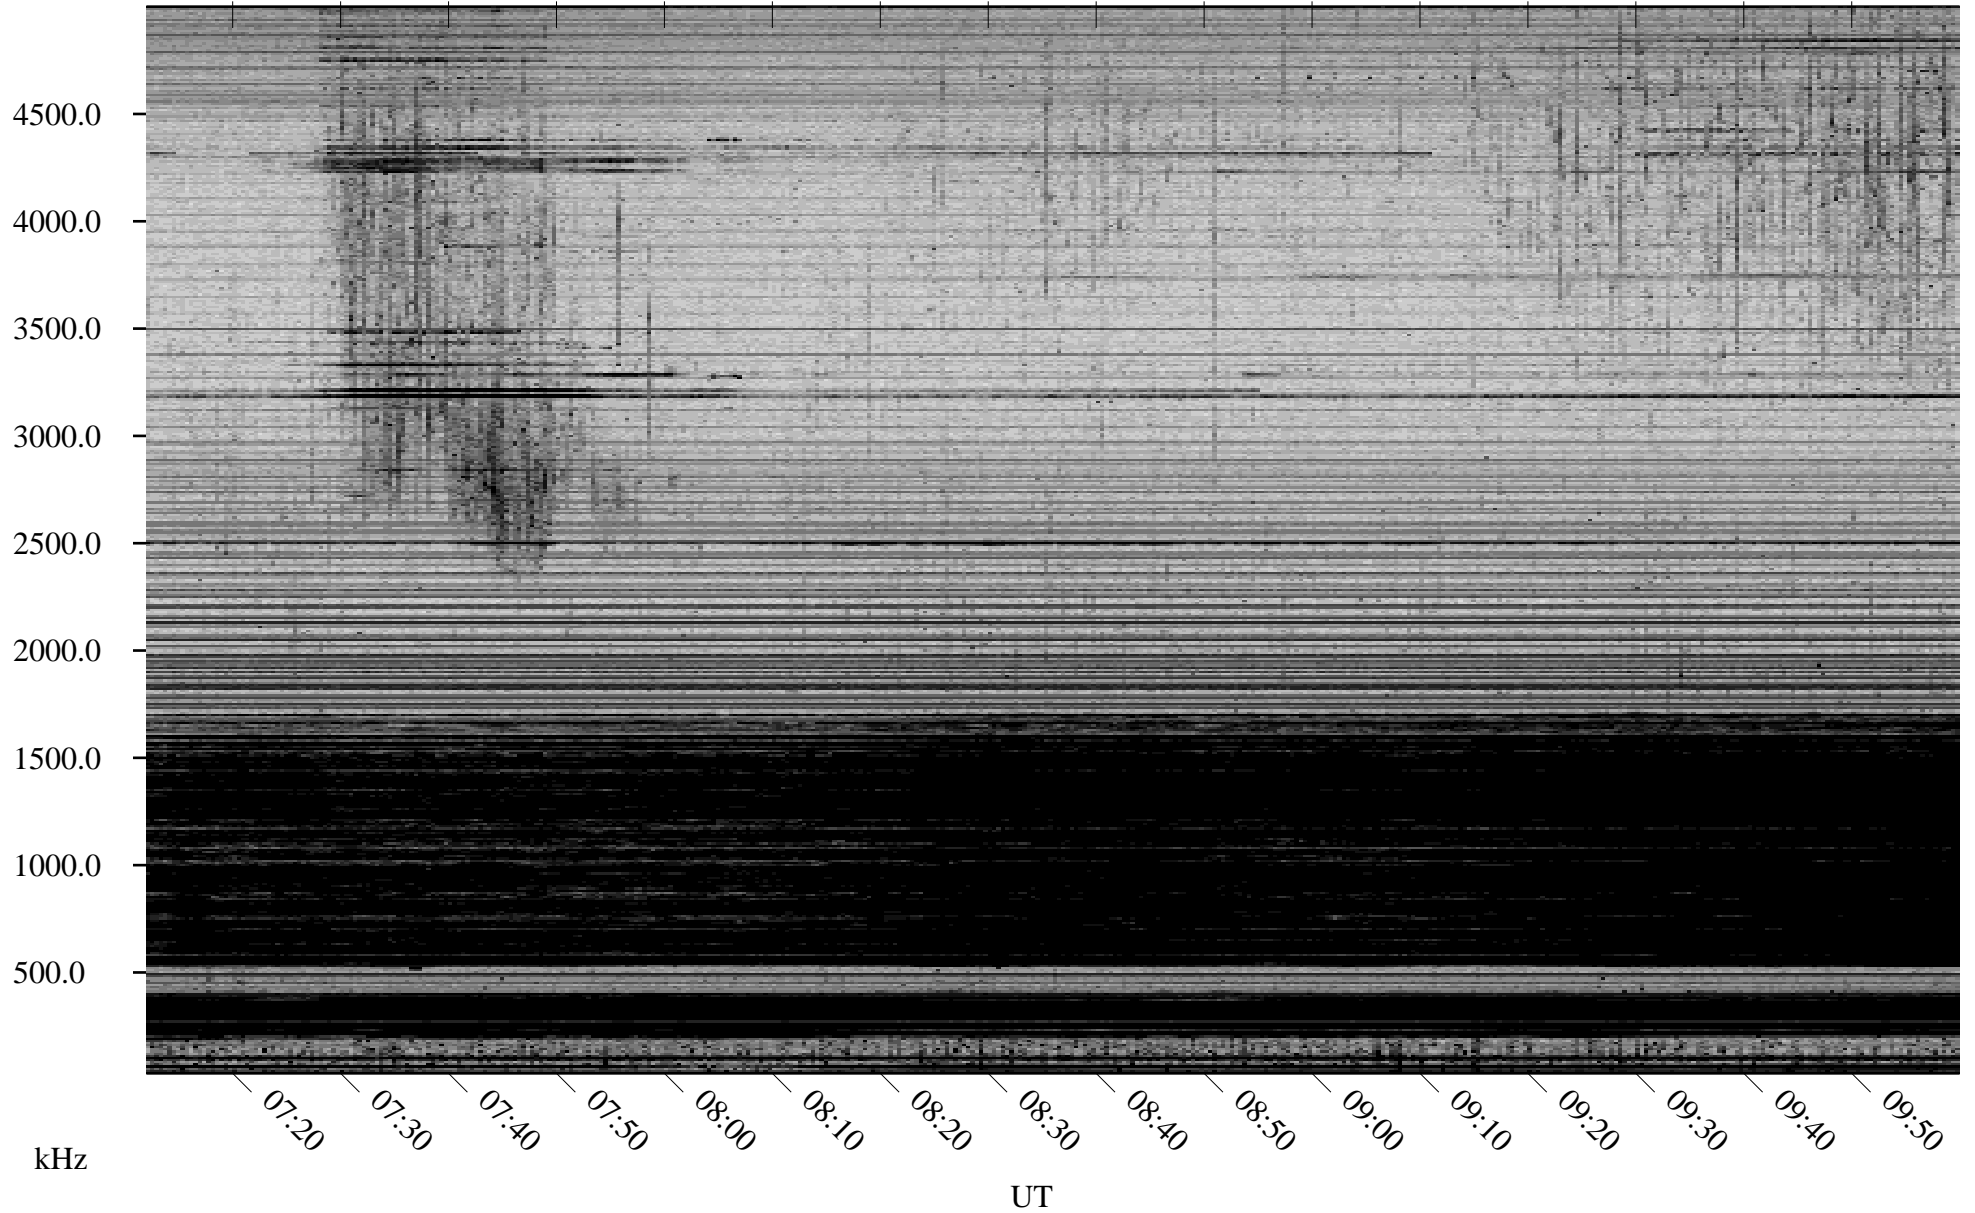

03/31/2008 Churchill, Manitoba

Linear Scale Black = 161 White = 15

ch080911.r00SUm max_12

Page 1

03/31/2008 Churchill, Manitoba

Linear Scale Black = 161 White = 15

ch080911.r00SUm max_12

Page 2

04/01/2008 Churchill, Manitoba

Linear Scale Black = 161 White = 15

ch080911.r00SUm max_12

Page 3

04/01/2008 Churchill, Manitoba

Linear Scale Black = 161 White = 15

ch080911.r00SUm max_12

Page 4

04/01/2008 Churchill, Manitoba

Linear Scale Black = 161 White = 15

ch080911.r00SUm max_12

Page 5

04/01/2008 Churchill, Manitoba

Linear Scale Black = 161 White = 15

ch080911.r00SUm max_12

Page 6

04/01/2008 Churchill, Manitoba

Linear Scale Black = 161 White = 15

ch080911.r00SUm max_12

Page 7

04/01/2008 Churchill, Manitoba

Linear Scale Black = 161 White = 15

ch080911.r00SUm max_12

Page 8