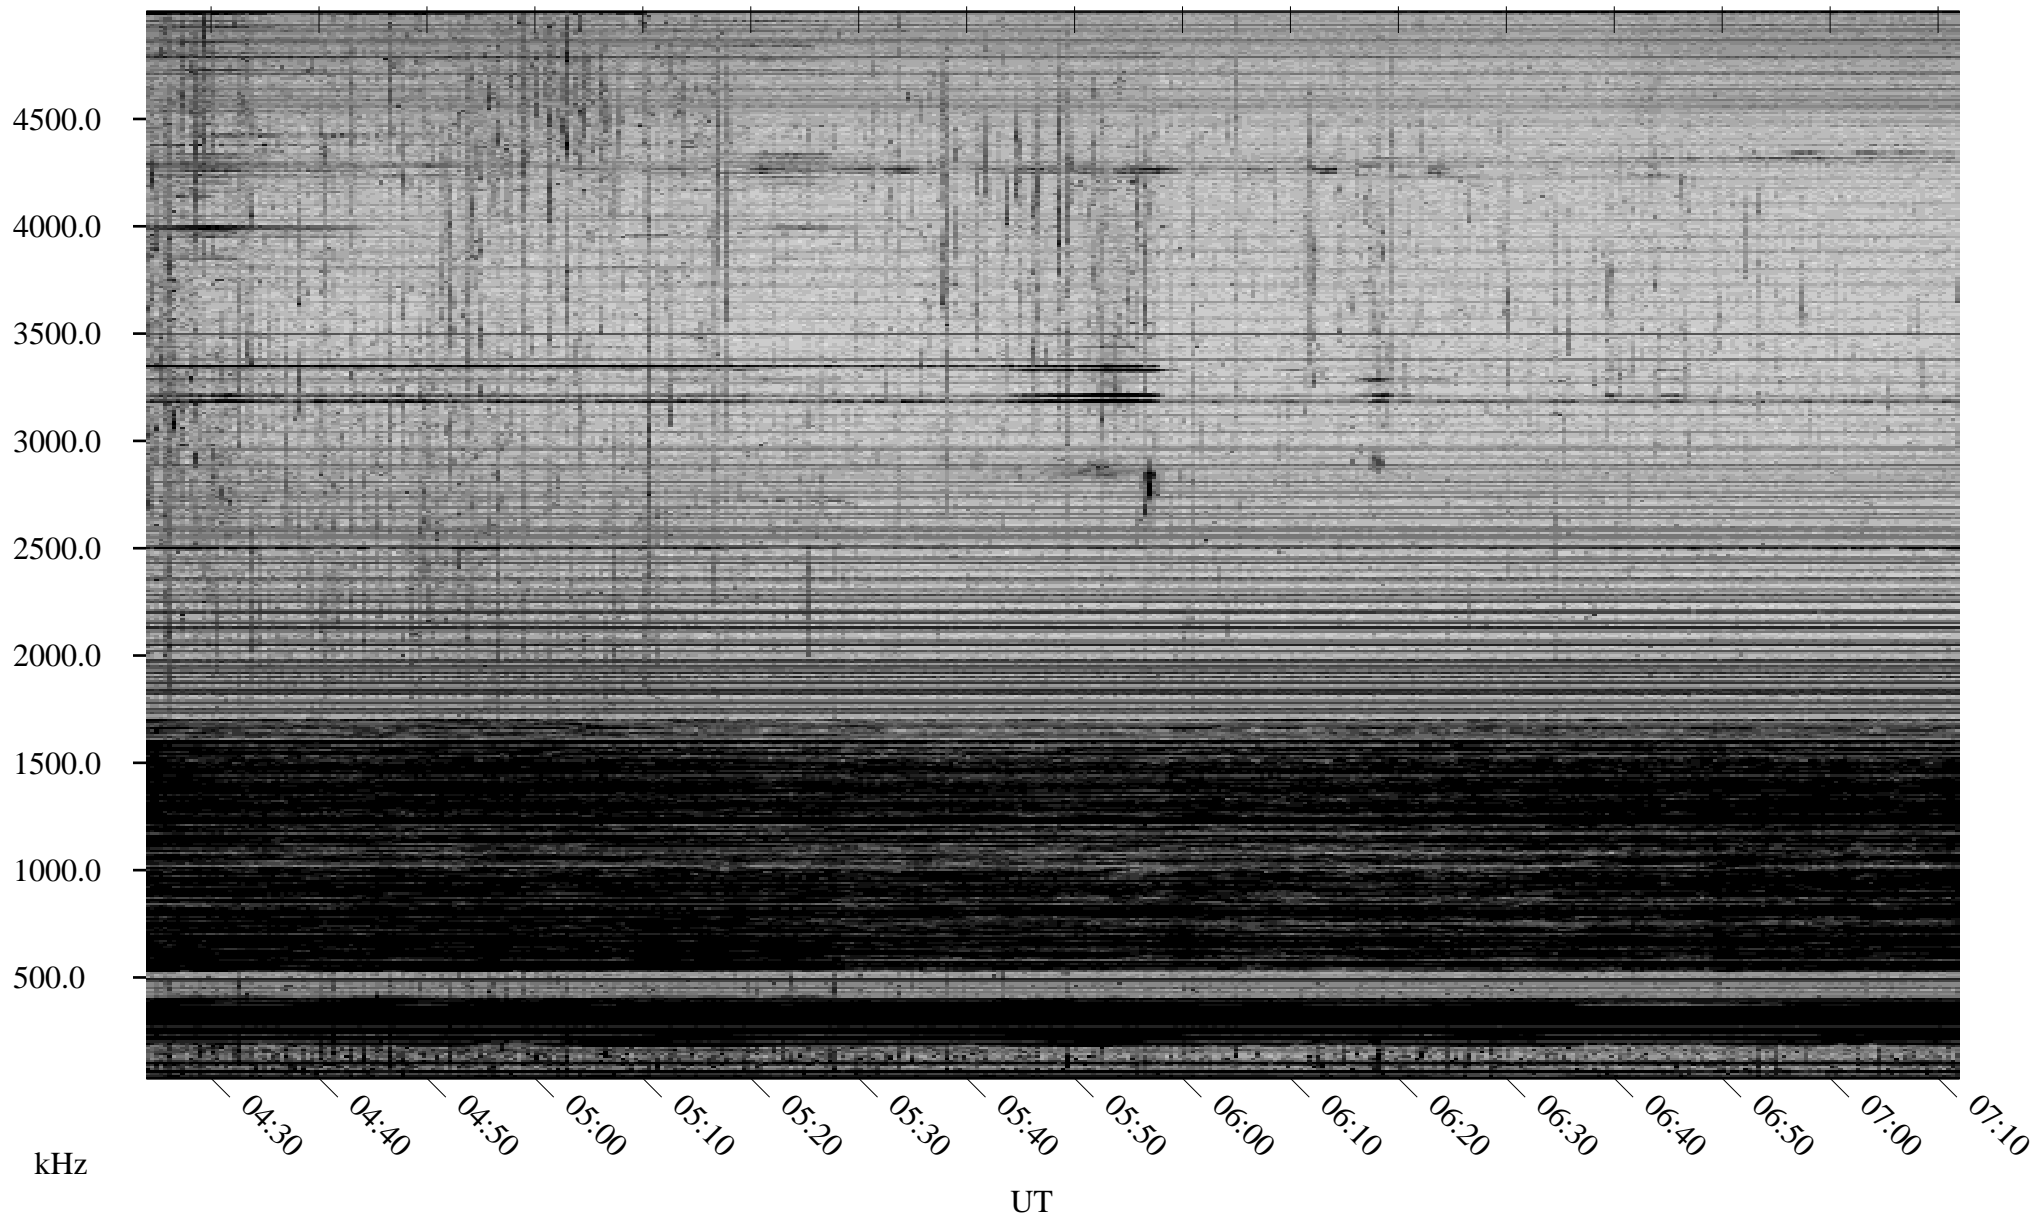

03/31/2008 Churchill, Manitoba

Linear Scale Black = 161 White = 15

ch080911.r00SUm max_12

Page 1

03/31/2008 Churchill, Manitoba

Linear Scale Black = 161 White = 15

ch080911.r00SUm max_12

Page 2

04/01/2008 Churchill, Manitoba

Linear Scale Black = 161 White = 15

ch080911.r00SUm max_12

Page 3

04/01/2008 Churchill, Manitoba

Linear Scale Black = 161 White = 15

ch080911.r00SUm max_12

Page 4

04/01/2008 Churchill, Manitoba

Linear Scale Black = 161 White = 15

ch080911.r00SUm max_12

Page 5

04/01/2008 Churchill, Manitoba

Linear Scale Black = 161 White = 15

ch080911.r00SUm max_12

Page 6

04/01/2008 Churchill, Manitoba

Linear Scale Black = 161 White = 15

ch080911.r00SUm max_12

Page 7

04/01/2008 Churchill, Manitoba

Linear Scale Black = 161 White = 15

ch080911.r00SUm max_12

Page 8