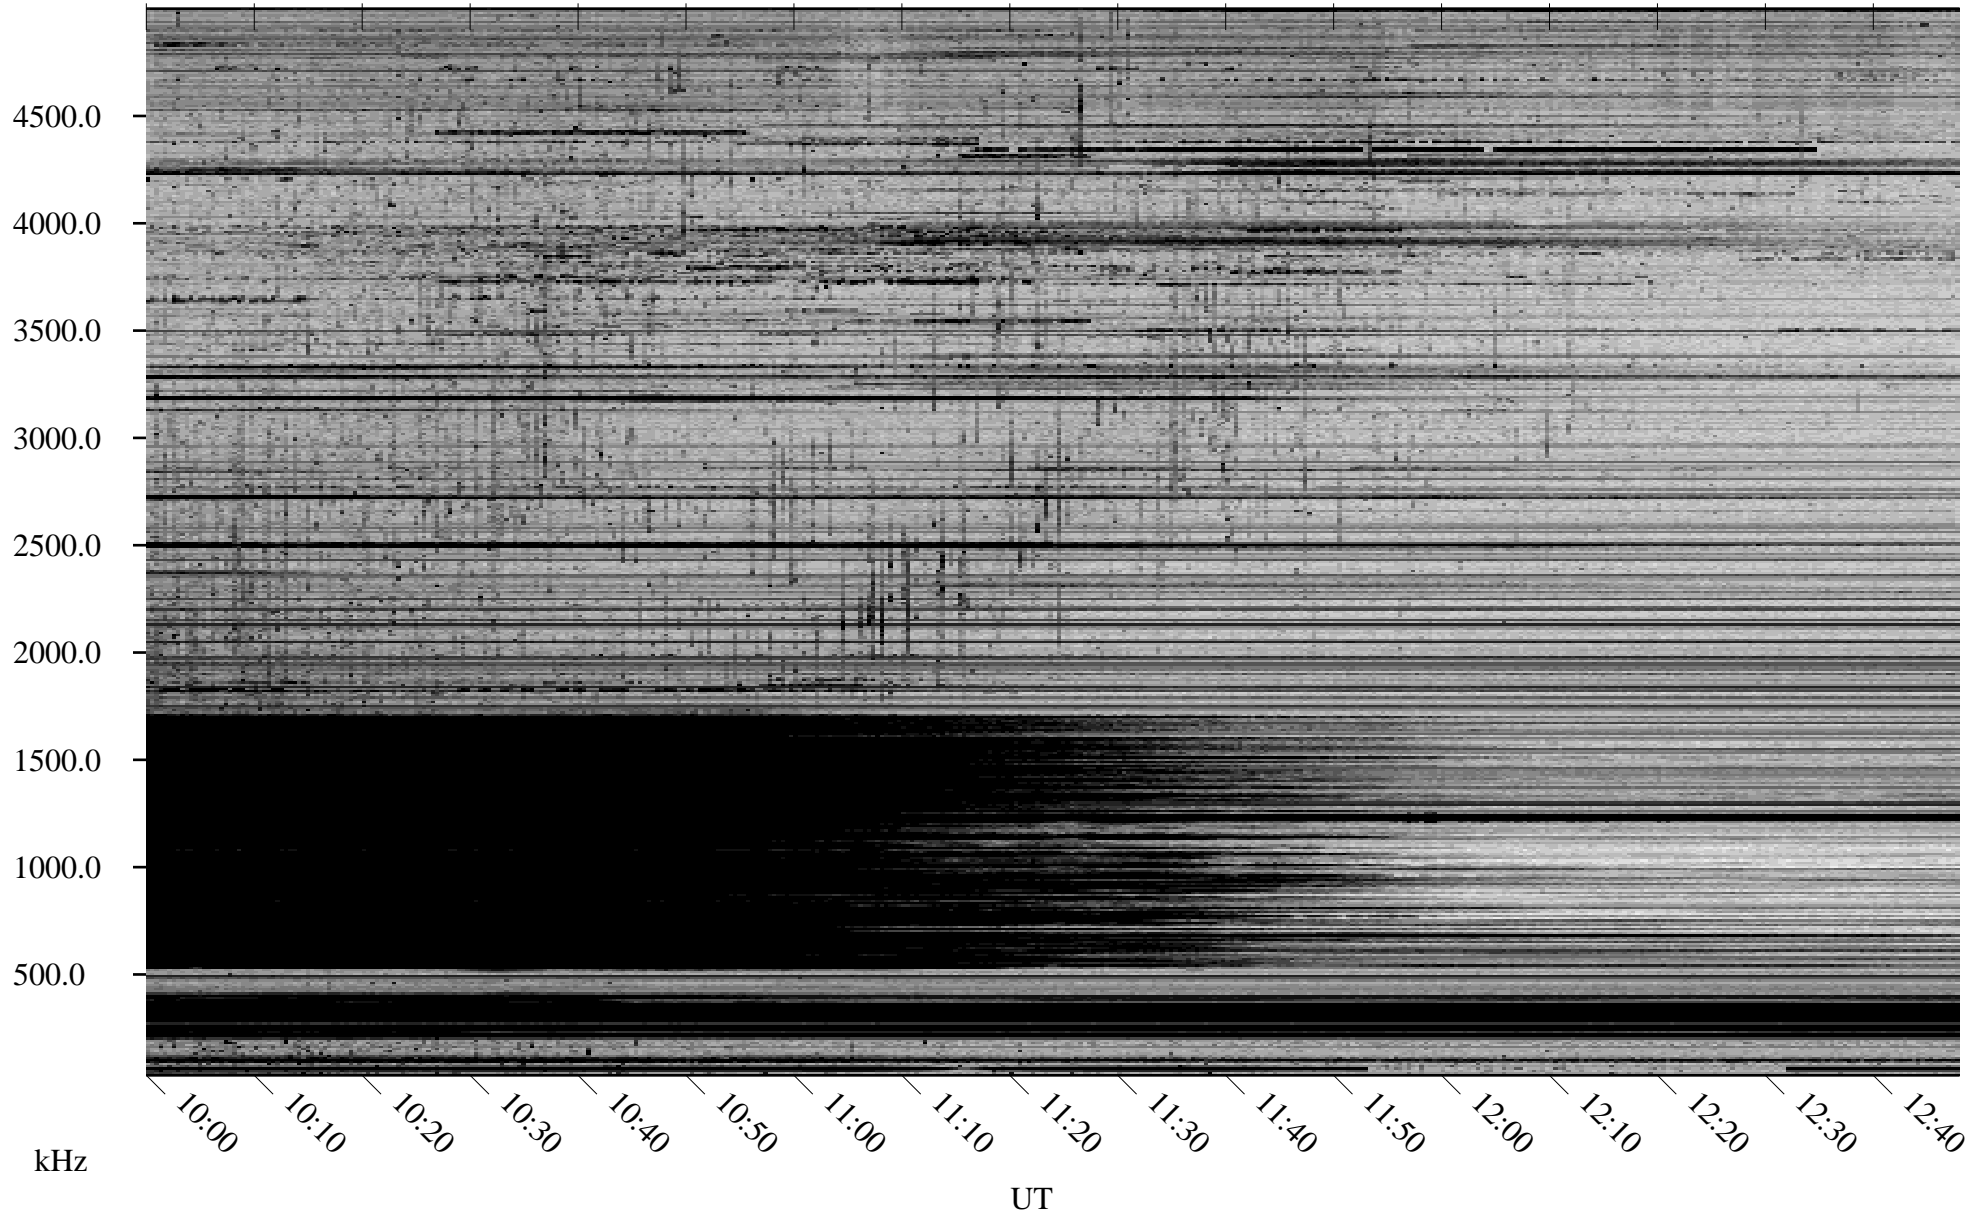

04/01/2008 Churchill, Manitoba

Linear Scale Black = 161 White = 15

ch08092l.r00SUm max_12

Page 1

04/01/2008 Churchill, Manitoba

Linear Scale Black = 161 White = 15

ch08092l.r00SUm max_12

Page 2

04/02/2008 Churchill, Manitoba

Linear Scale Black = 161 White = 15

ch08092l.r00SUm max_12

Page 3

04/02/2008 Churchill, Manitoba

Linear Scale Black = 161 White = 15

ch08092l.r00SUm max_12

Page 4

04/02/2008 Churchill, Manitoba

Linear Scale Black = 161 White = 15

ch08092l.r00SUm max_12

Page 5

04/02/2008 Churchill, Manitoba

Linear Scale Black = 161 White = 15

ch08092l.r00SUm max_12

Page 6

04/02/2008 Churchill, Manitoba

Linear Scale Black = 161 White = 15

ch08092l.r00SUm max_12

Page 7

04/02/2008 Churchill, Manitoba

Linear Scale Black = 161 White = 15

ch08092l.r00SUm max_12

Page 8