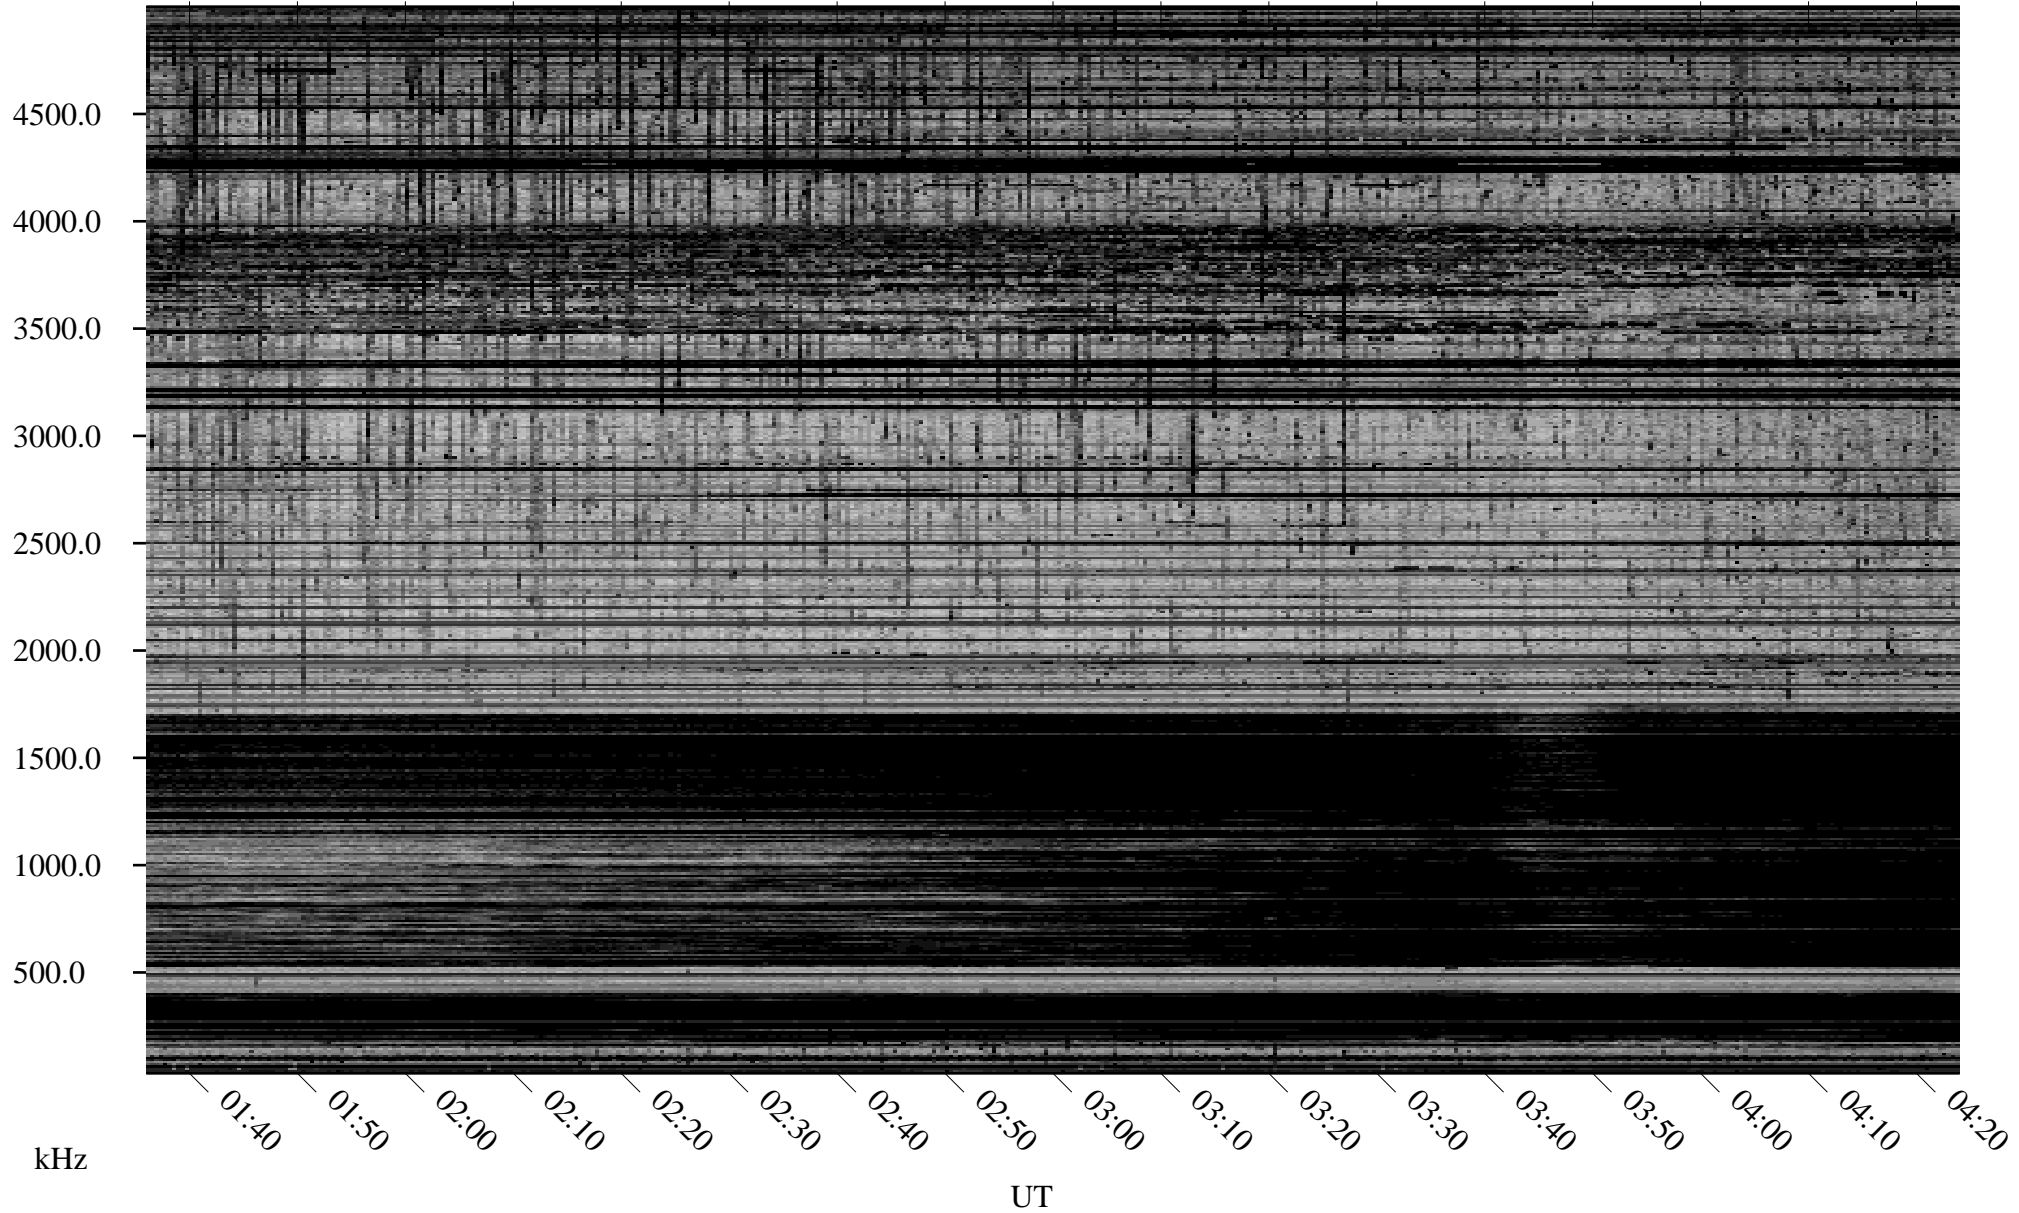

04/01/2008 Churchill, Manitoba

Linear Scale Black = 161 White = 15

ch08092l.r00SUm max_12

Page 1

04/01/2008 Churchill, Manitoba

Linear Scale Black = 161 White = 15

ch08092l.r00SUm max_12

Page 2

04/02/2008 Churchill, Manitoba

Linear Scale Black = 161 White = 15

ch08092l.r00SUm max_12

Page 3

04/02/2008 Churchill, Manitoba

Linear Scale Black = 161 White = 15

ch08092l.r00SUm max_12

Page 4

04/02/2008 Churchill, Manitoba

Linear Scale Black = 161 White = 15

ch08092l.r00SUm max_12

Page 5

04/02/2008 Churchill, Manitoba

Linear Scale Black = 161 White = 15

ch08092l.r00SUm max_12

Page 6

04/02/2008 Churchill, Manitoba

Linear Scale Black = 161 White = 15

ch08092l.r00SUm max_12

Page 7

04/02/2008 Churchill, Manitoba

Linear Scale Black = 161 White = 15

ch08092l.r00SUm max_12

Page 8