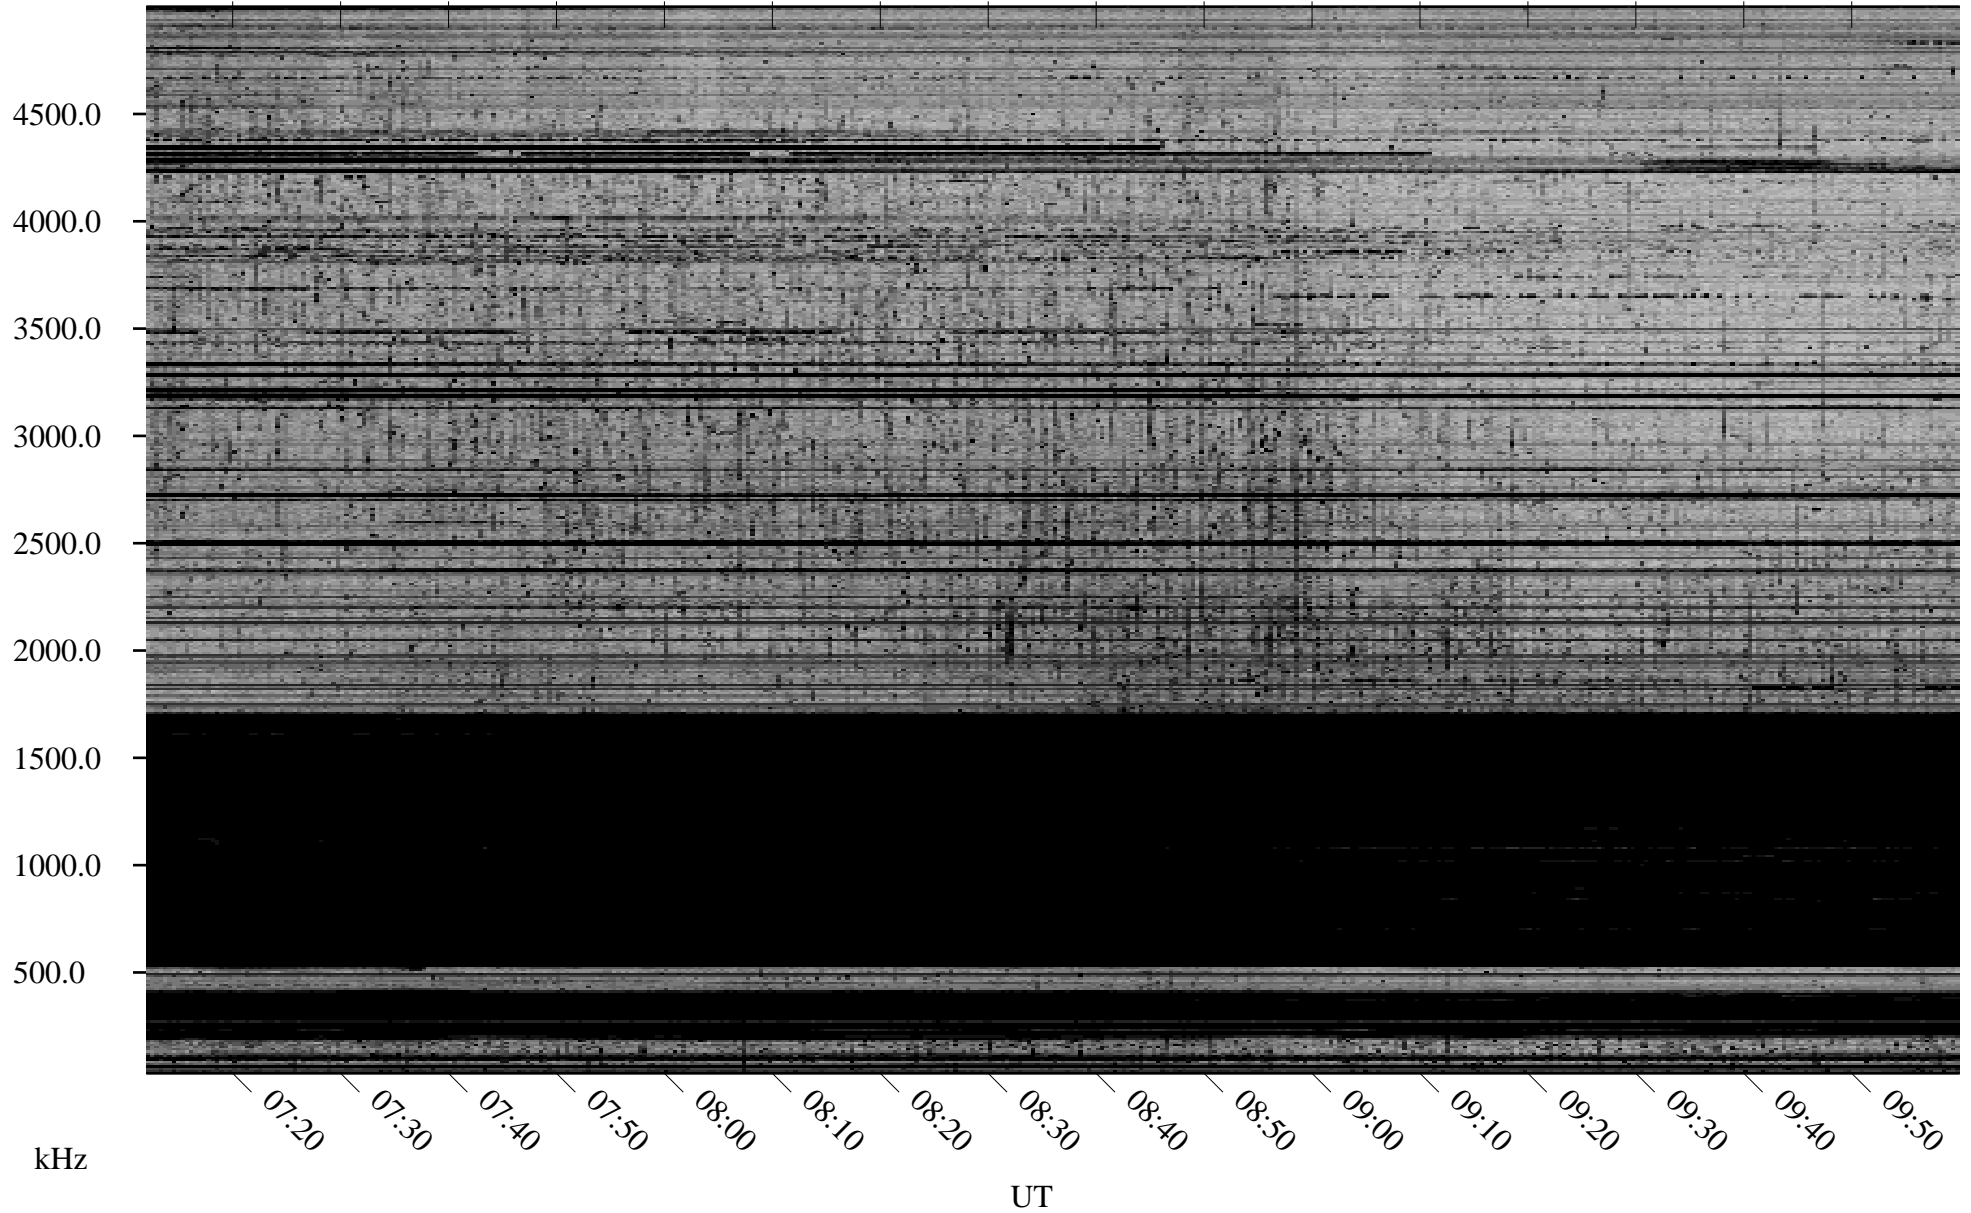

04/01/2008 Churchill, Manitoba

Linear Scale Black = 161 White = 15

ch08092l.r00SUm max_12

Page 1

04/01/2008 Churchill, Manitoba

Linear Scale Black = 161 White = 15

ch08092l.r00SUm max_12

Page 2

04/02/2008 Churchill, Manitoba

Linear Scale Black = 161 White = 15

ch08092l.r00SUm max_12

Page 3

04/02/2008 Churchill, Manitoba

Linear Scale Black = 161 White = 15

ch08092l.r00SUm max_12

Page 4

04/02/2008 Churchill, Manitoba

Linear Scale Black = 161 White = 15

ch08092l.r00SUm max_12

Page 5

04/02/2008 Churchill, Manitoba

Linear Scale Black = 161 White = 15

ch08092l.r00SUm max_12

Page 6

04/02/2008 Churchill, Manitoba

Linear Scale Black = 161 White = 15

ch08092l.r00SUm max_12

Page 7

04/02/2008 Churchill, Manitoba

Linear Scale Black = 161 White = 15

ch08092l.r00SUm max_12

Page 8