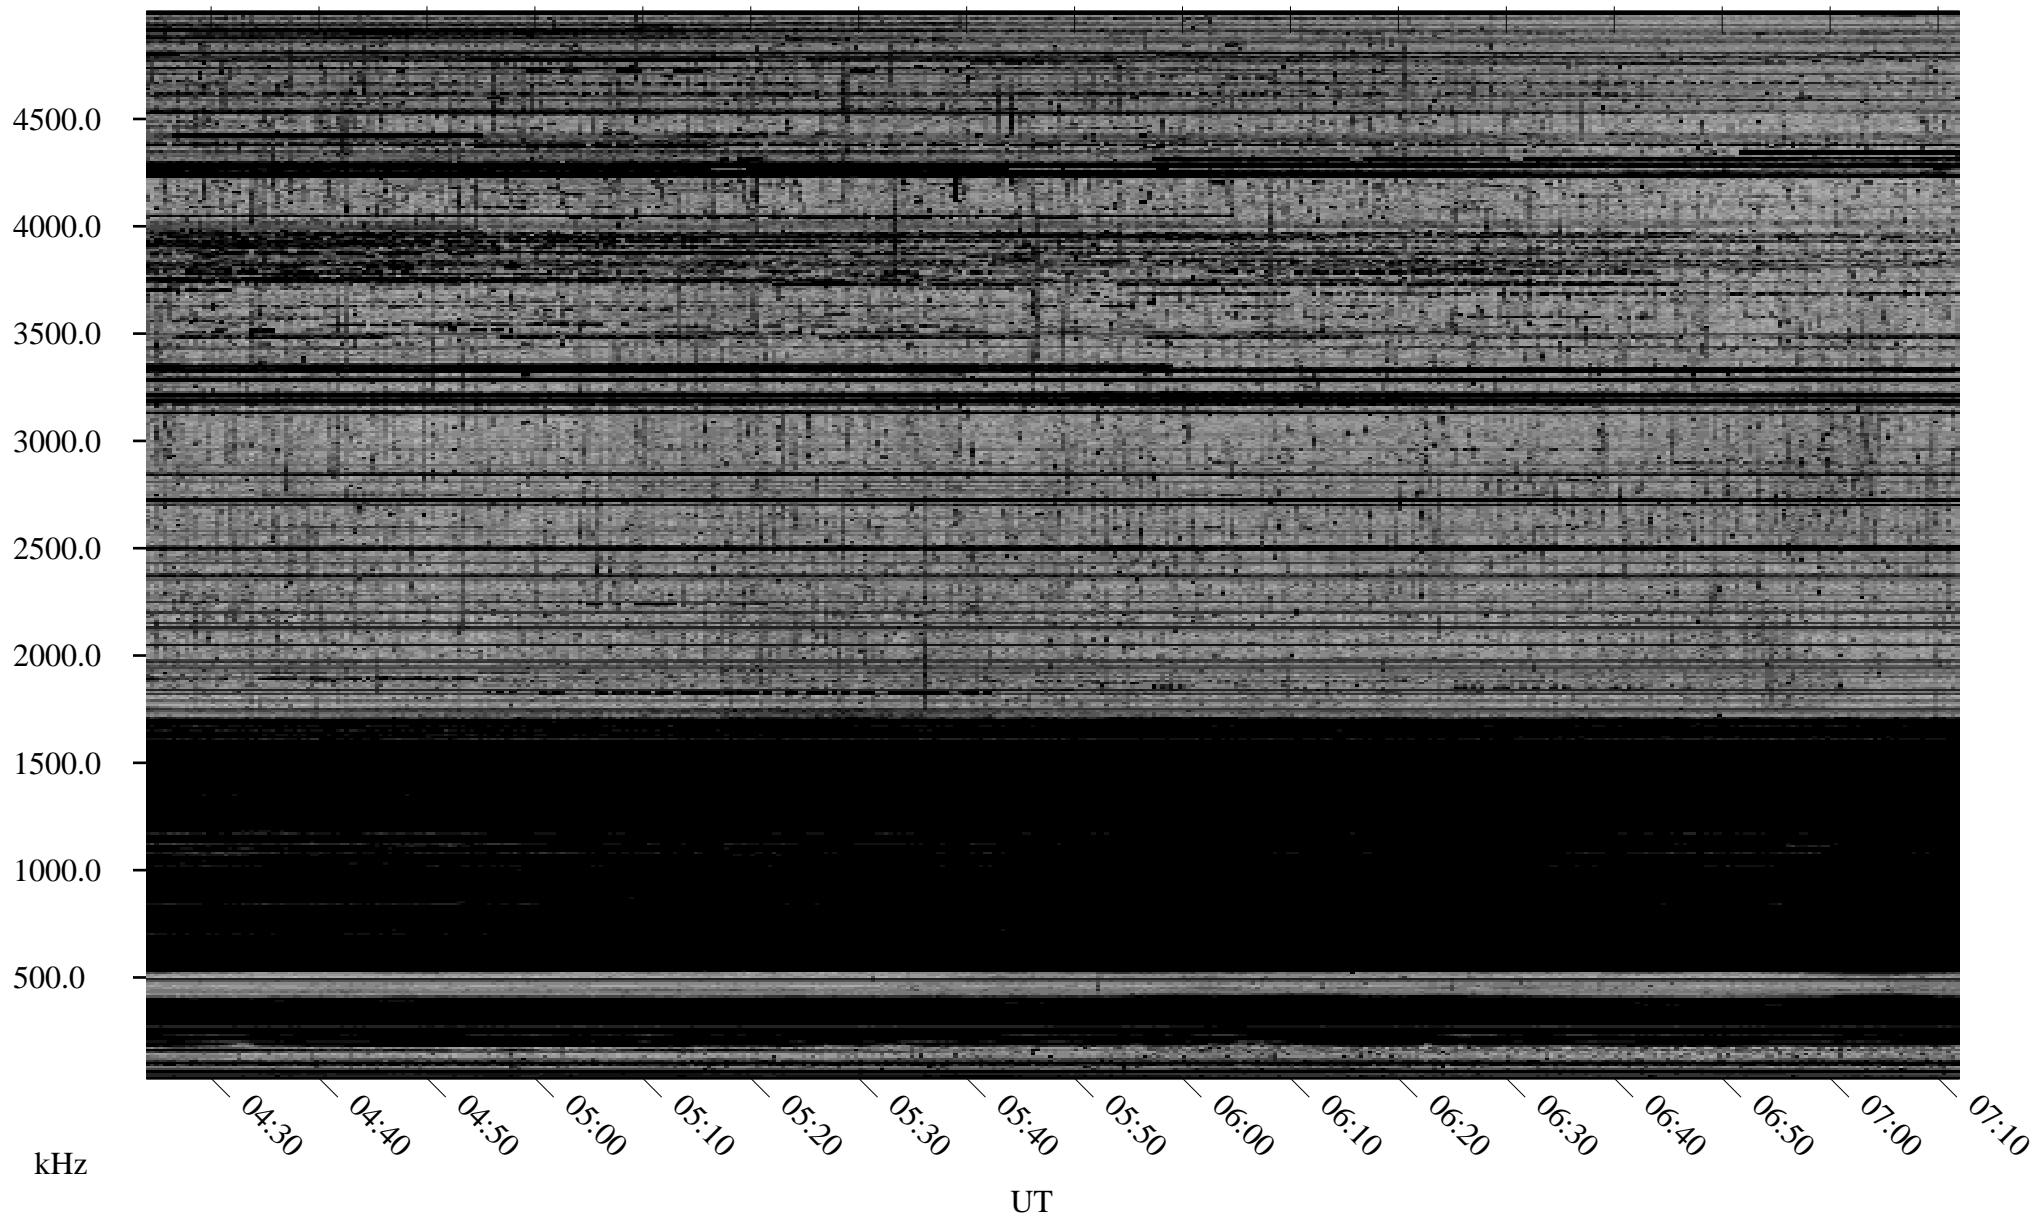

04/01/2008 Churchill, Manitoba

Linear Scale Black = 161 White = 15

ch08092l.r00SUm max_12

Page 1

04/01/2008 Churchill, Manitoba

Linear Scale Black = 161 White = 15

ch08092l.r00SUm max_12

Page 2

04/02/2008 Churchill, Manitoba

Linear Scale Black = 161 White = 15

ch08092l.r00SUm max_12

Page 3

04/02/2008 Churchill, Manitoba

Linear Scale Black = 161 White = 15

ch08092l.r00SUm max_12

Page 4

04/02/2008 Churchill, Manitoba

Linear Scale Black = 161 White = 15

ch08092l.r00SUm max_12

Page 5

04/02/2008 Churchill, Manitoba

Linear Scale Black = 161 White = 15

ch08092l.r00SUm max_12

Page 6

04/02/2008 Churchill, Manitoba

Linear Scale Black = 161 White = 15

ch08092l.r00SUm max_12

Page 7

04/02/2008 Churchill, Manitoba

Linear Scale Black = 161 White = 15

ch08092l.r00SUm max_12

Page 8