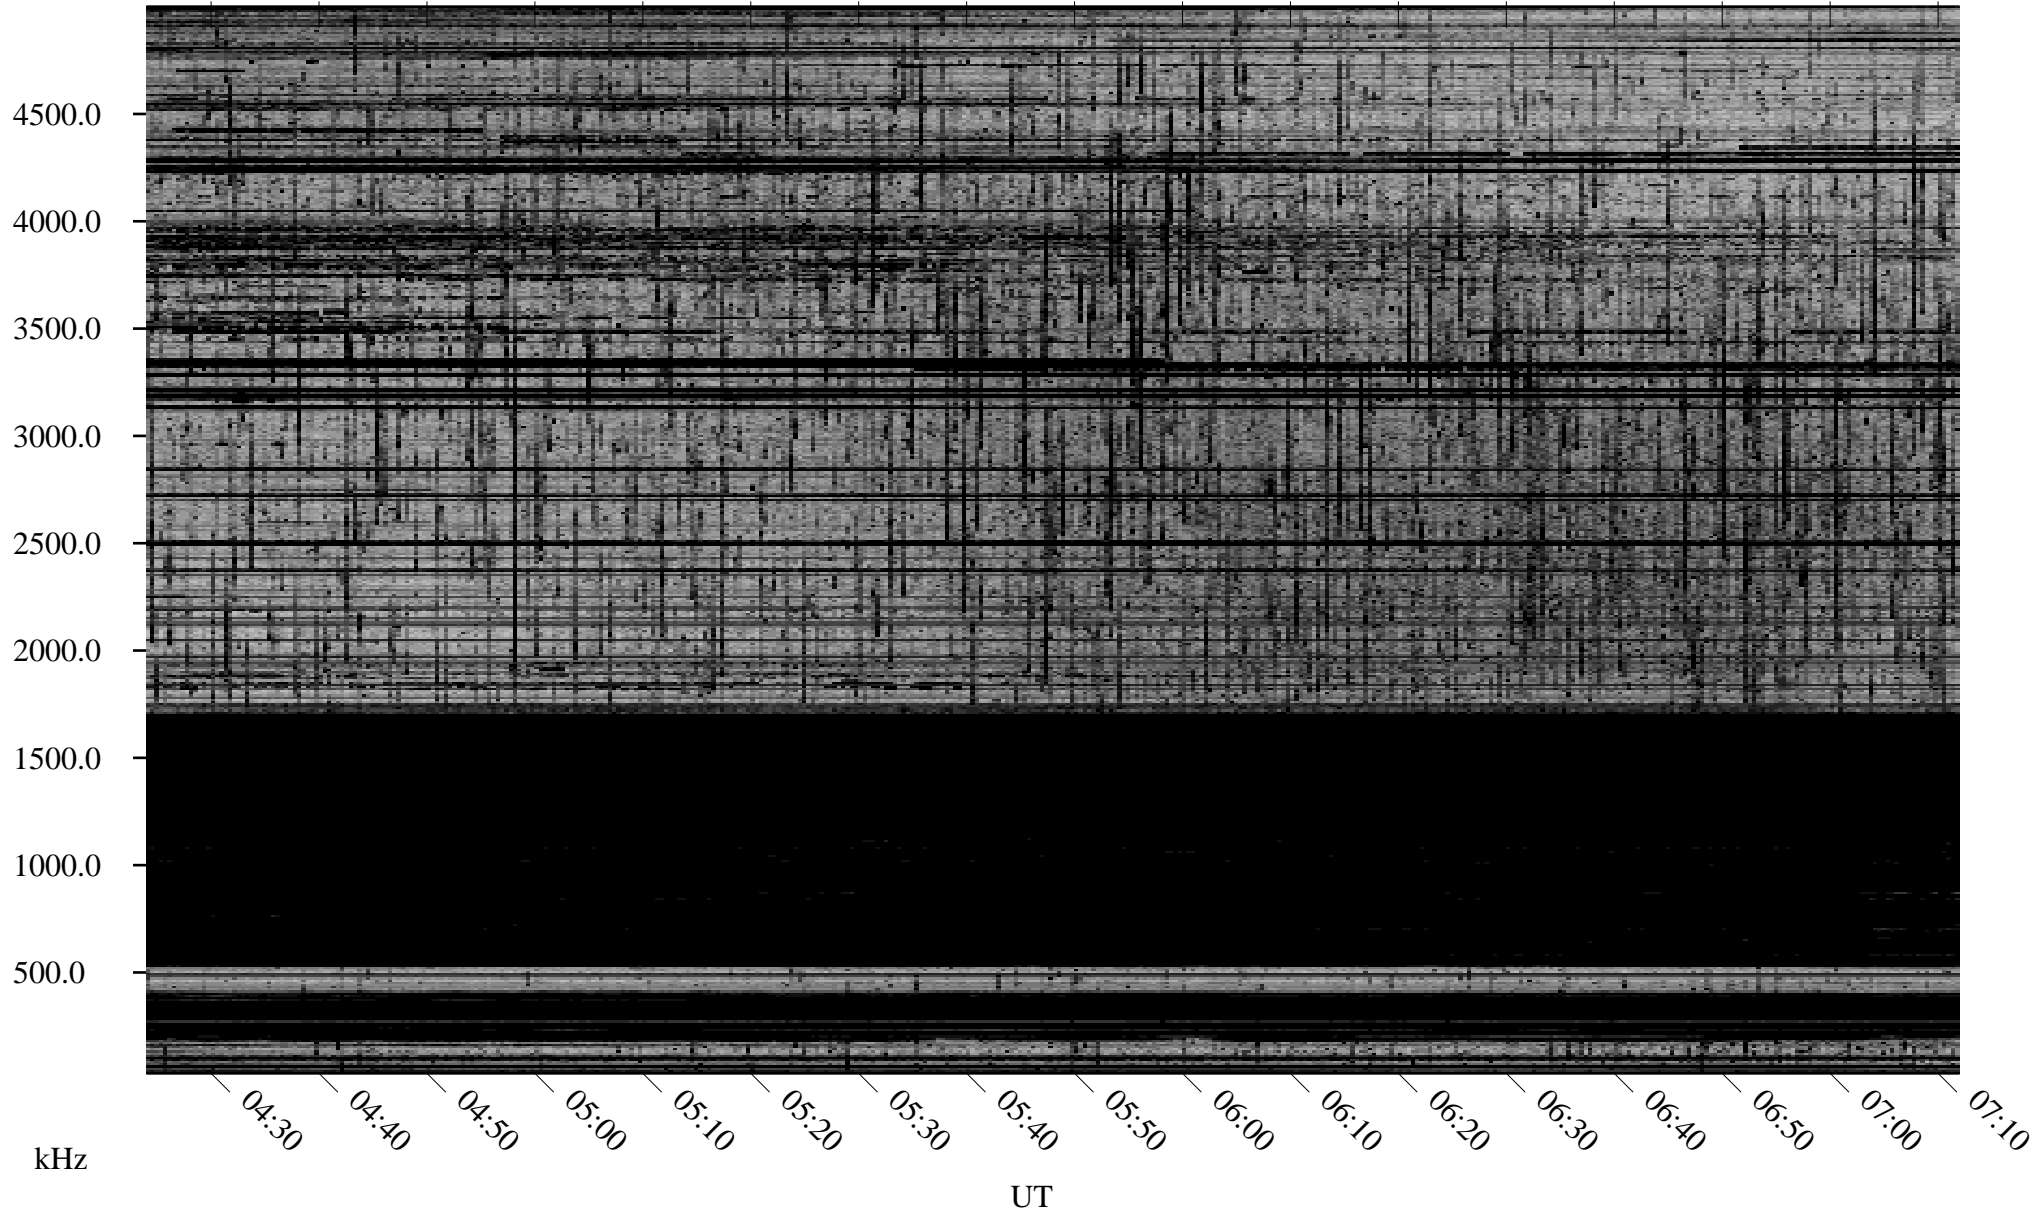

04/02/2008 Churchill, Manitoba

Linear Scale Black = 161 White = 15

ch08093l.r00SUm max_12

Page 1

04/02/2008 Churchill, Manitoba

Linear Scale Black = 161 White = 15

ch08093l.r00SUm max_12

Page 2

04/03/2008 Churchill, Manitoba

Linear Scale Black = 161 White = 15

ch08093l.r00SUm max_12

Page 3

04/03/2008 Churchill, Manitoba

Linear Scale Black = 161 White = 15

ch08093l.r00SUm max_12

Page 4

04/03/2008 Churchill, Manitoba

Linear Scale Black = 161 White = 15

ch08093l.r00SUm max_12

Page 5

04/03/2008 Churchill, Manitoba

Linear Scale Black = 161 White = 15

ch080931.r00SUm max_12

Page 6

04/03/2008 Churchill, Manitoba

Linear Scale Black = 161 White = 15

ch08093l.r00SUm max_12

Page 7

04/03/2008 Churchill, Manitoba

Linear Scale Black = 161 White = 15

ch080931.r00SUm max_12

Page 8