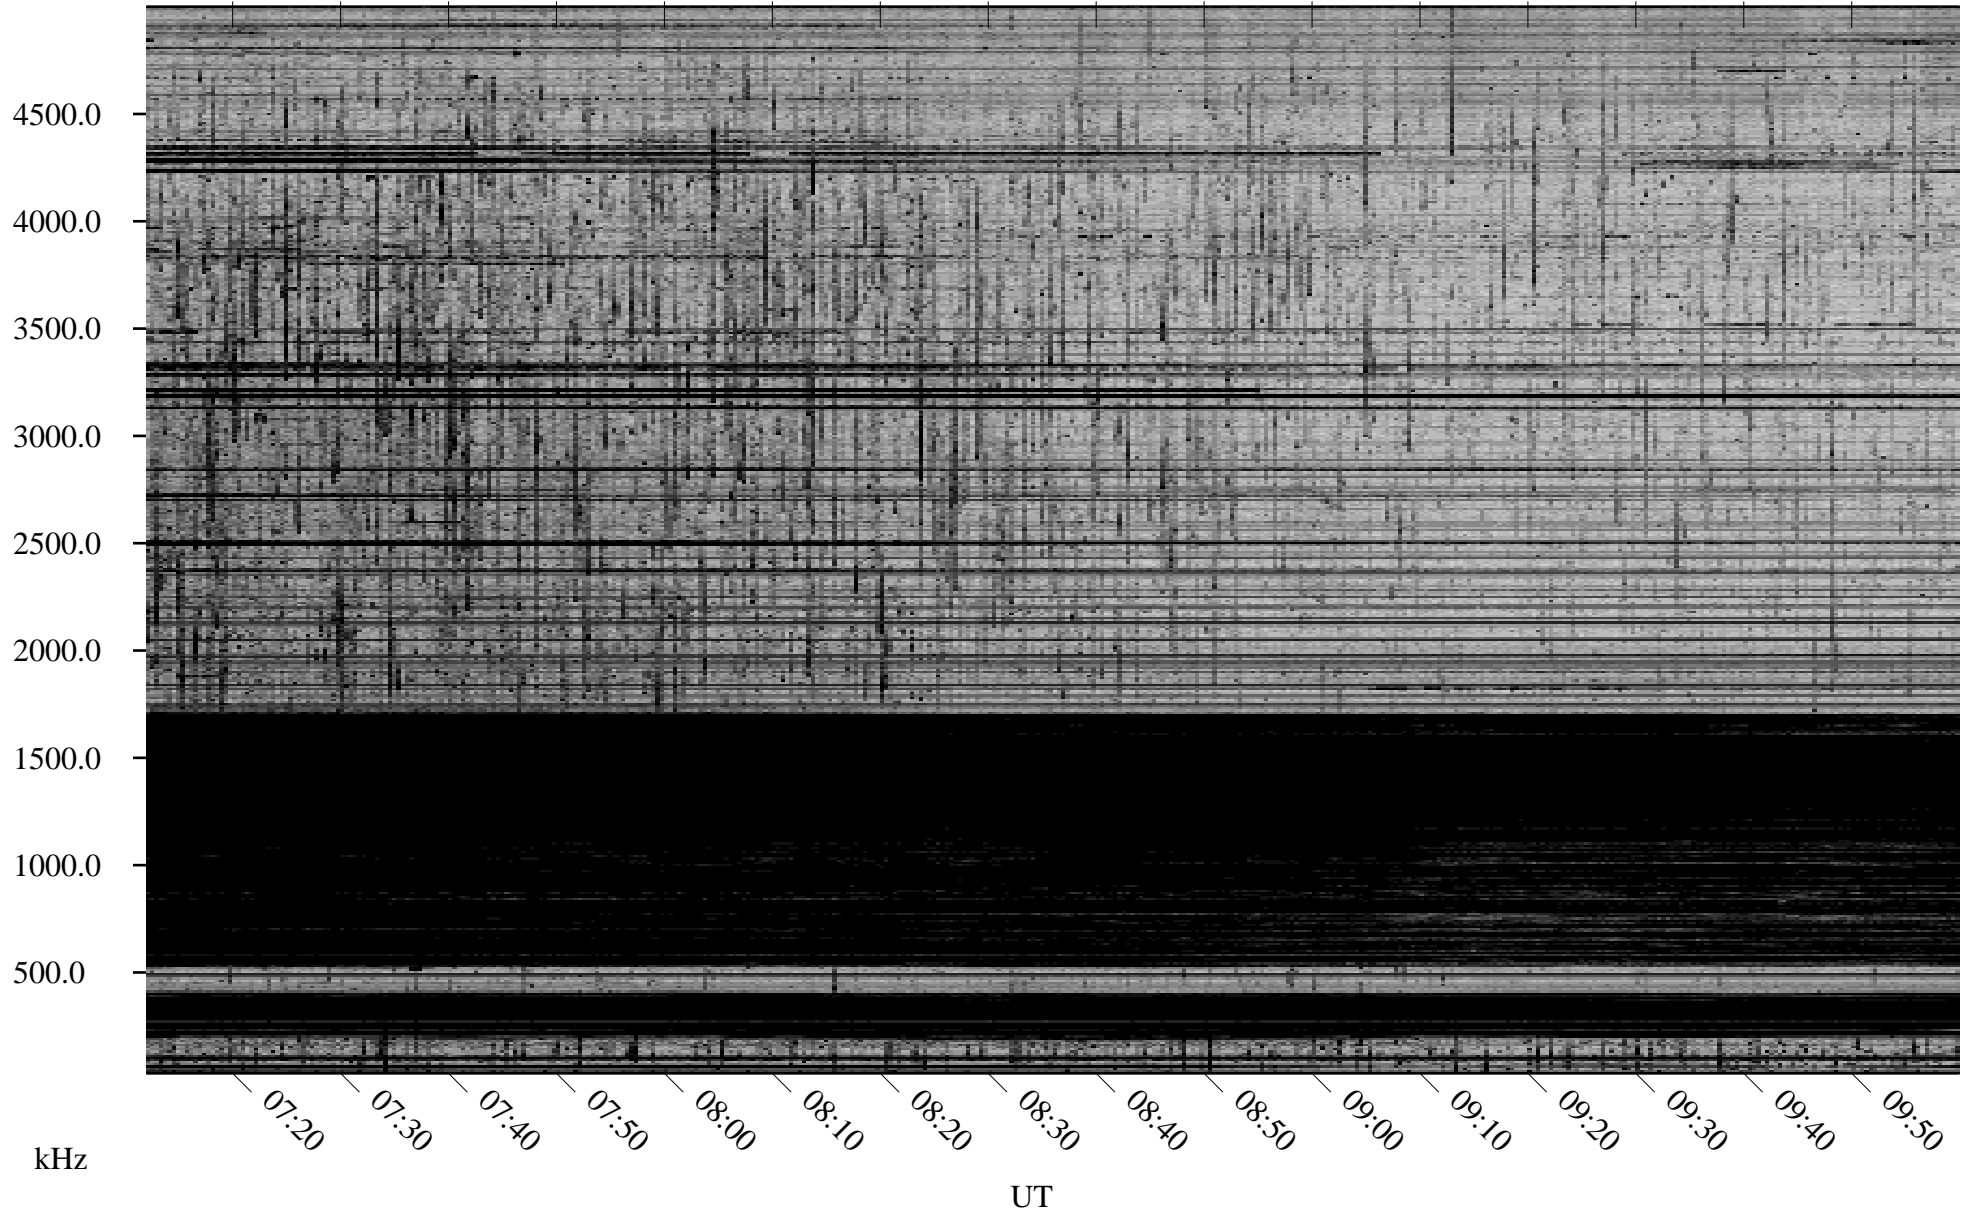

04/02/2008 Churchill, Manitoba

Linear Scale Black = 161 White = 15

ch08093l.r00SUm max_12

Page 1

04/02/2008 Churchill, Manitoba

Linear Scale Black = 161 White = 15

ch08093l.r00SUm max_12

Page 2

04/03/2008 Churchill, Manitoba

Linear Scale Black = 161 White = 15

ch08093l.r00SUm max_12

Page 3

04/03/2008 Churchill, Manitoba

Linear Scale Black = 161 White = 15

ch08093l.r00SUm max_12

Page 4

04/03/2008 Churchill, Manitoba

Linear Scale Black = 161 White = 15

ch08093l.r00SUm max_12

Page 5

04/03/2008 Churchill, Manitoba

Linear Scale Black = 161 White = 15

ch080931.r00SUm max_12

Page 6

04/03/2008 Churchill, Manitoba

Linear Scale Black = 161 White = 15

ch08093l.r00SUm max_12

Page 7

04/03/2008 Churchill, Manitoba

Linear Scale Black = 161 White = 15

ch080931.r00SUm max_12

Page 8