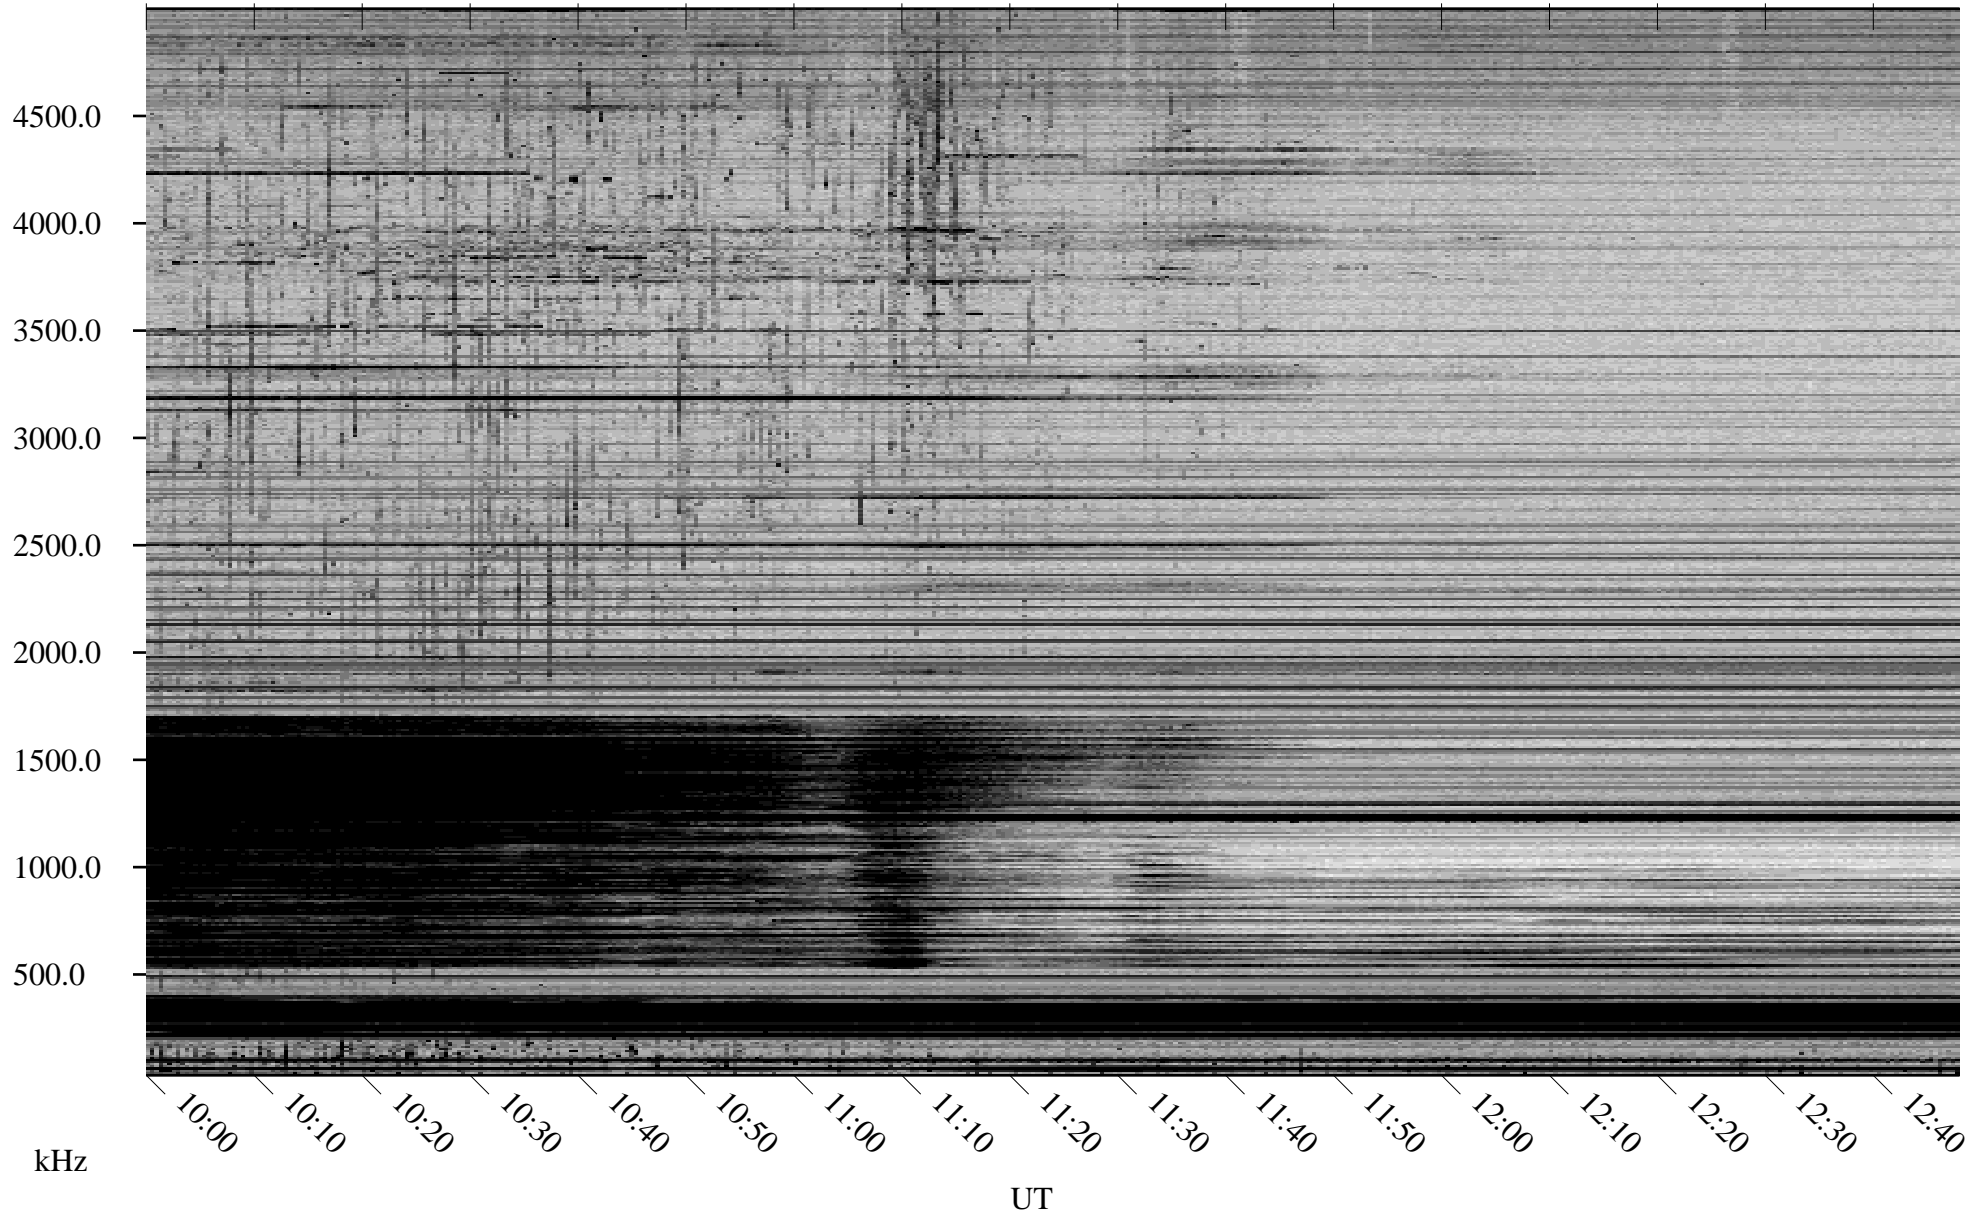

04/02/2008 Churchill, Manitoba

Linear Scale Black = 161 White = 15

ch08093l.r00SUm max_12

Page 1

04/02/2008 Churchill, Manitoba

Linear Scale Black = 161 White = 15

ch08093l.r00SUm max_12

Page 2

04/03/2008 Churchill, Manitoba

Linear Scale Black = 161 White = 15

ch08093l.r00SUm max_12

Page 3

04/03/2008 Churchill, Manitoba

Linear Scale Black = 161 White = 15

ch08093l.r00SUm max_12

Page 4

04/03/2008 Churchill, Manitoba

Linear Scale Black = 161 White = 15

ch08093l.r00SUm max_12

Page 5

04/03/2008 Churchill, Manitoba

Linear Scale Black = 161 White = 15

ch080931.r00SUm max_12

Page 6

04/03/2008 Churchill, Manitoba

Linear Scale Black = 161 White = 15

ch08093l.r00SUm max_12

Page 7

04/03/2008 Churchill, Manitoba

Linear Scale Black = 161 White = 15

ch080931.r00SUm max_12

Page 8