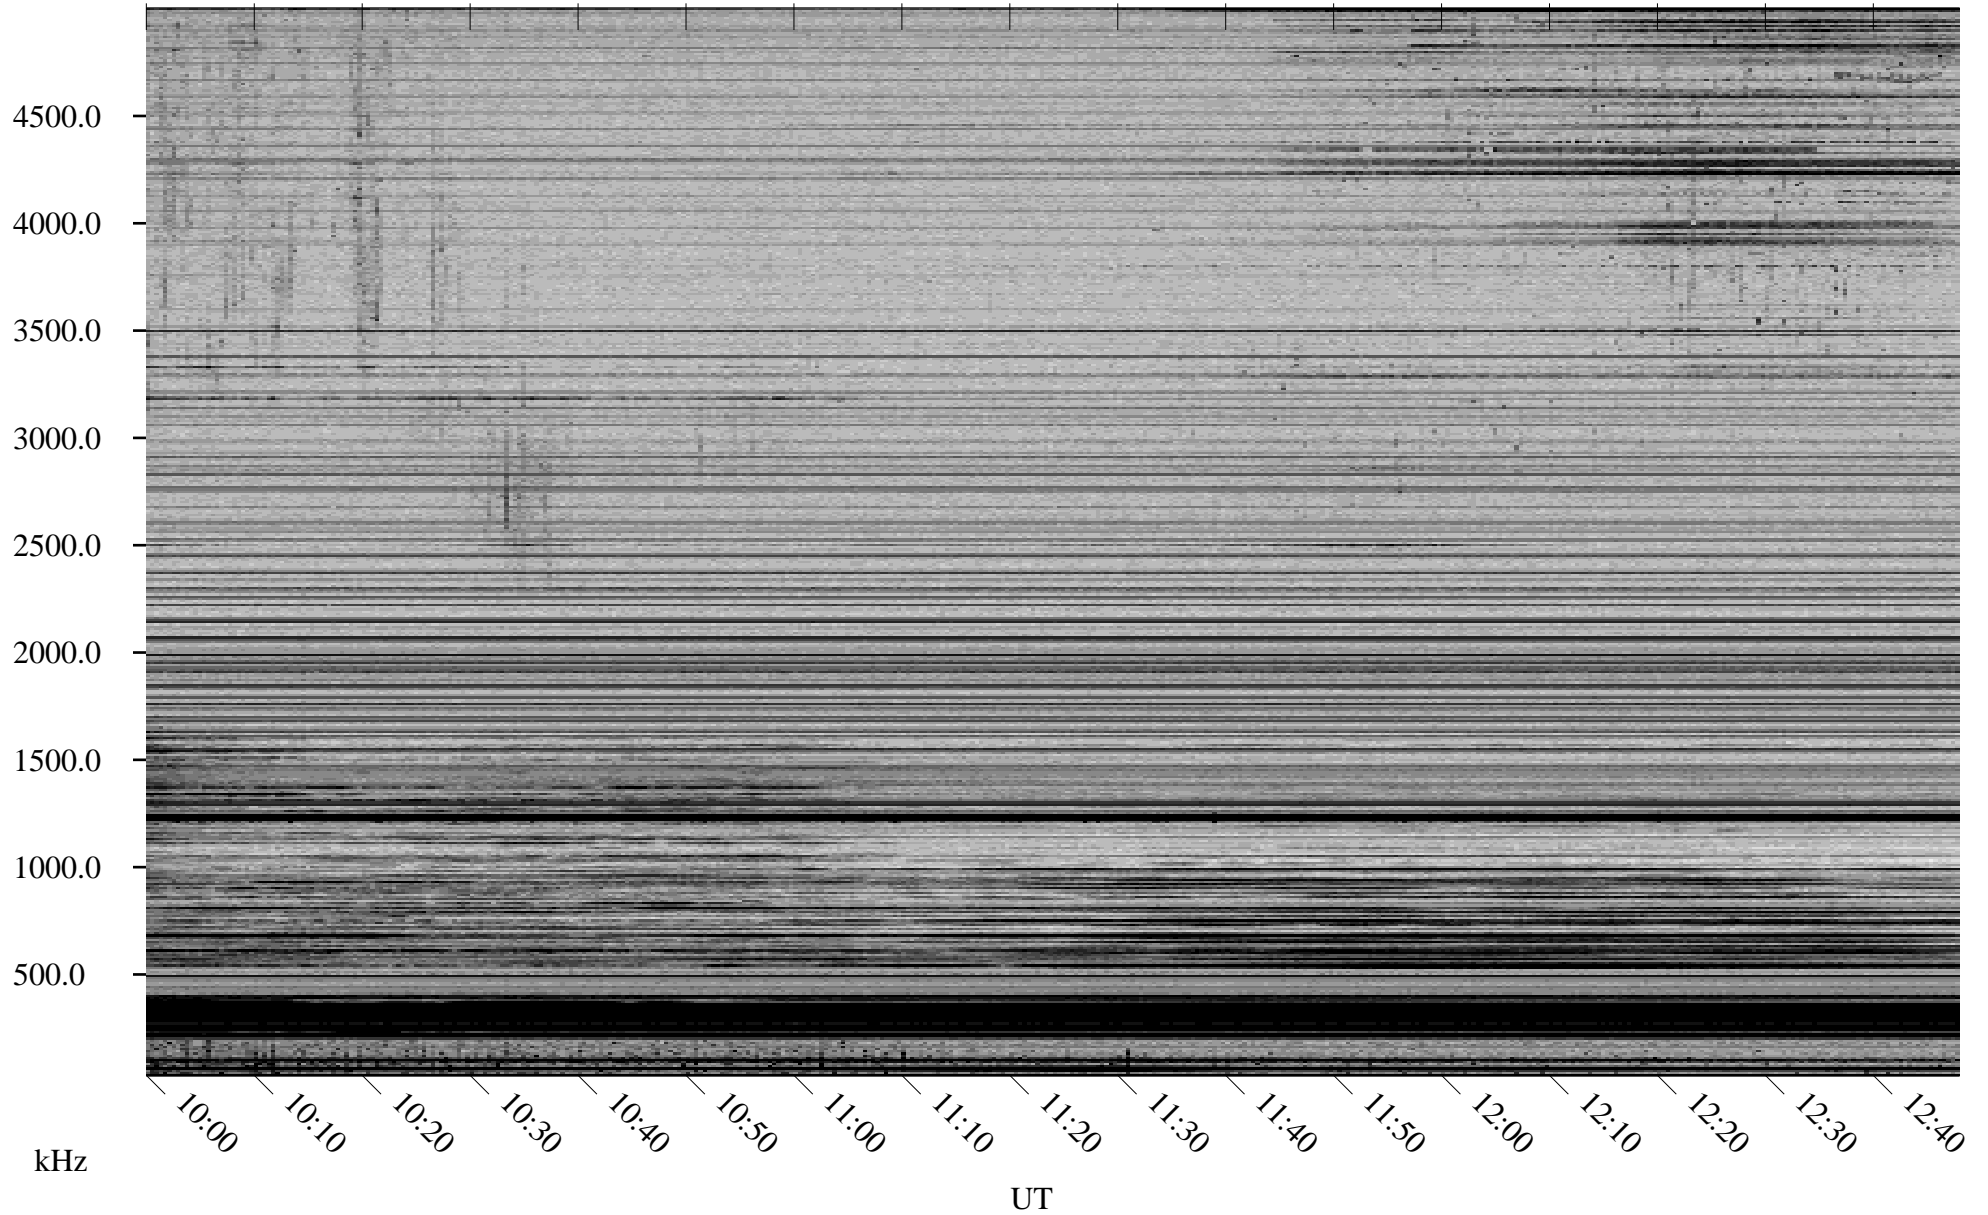

04/03/2008 Churchill, Manitoba

Linear Scale Black = 161 White = 15

ch08094l.r00SUm max_12

Page 1

04/03/2008 Churchill, Manitoba

Linear Scale Black = 161 White = 15

ch08094l.r00SUm max_12

Page 2

04/04/2008 Churchill, Manitoba

Linear Scale Black = 161 White = 15

ch08094l.r00SUm max_12

Page 3

04/04/2008 Churchill, Manitoba

Linear Scale Black = 161 White = 15

ch08094l.r00SUm max_12

Page 4

04/04/2008 Churchill, Manitoba

Linear Scale Black = 161 White = 15

ch08094l.r00SUm max_12

Page 5

04/04/2008 Churchill, Manitoba

Linear Scale Black = 161 White = 15

ch08094l.r00SUm max_12

Page 6

04/04/2008 Churchill, Manitoba

Linear Scale Black = 161 White = 15

ch08094l.r00SUm max_12

Page 7

04/04/2008 Churchill, Manitoba

Linear Scale Black = 161 White = 15

ch08094l.r00SUm max_12