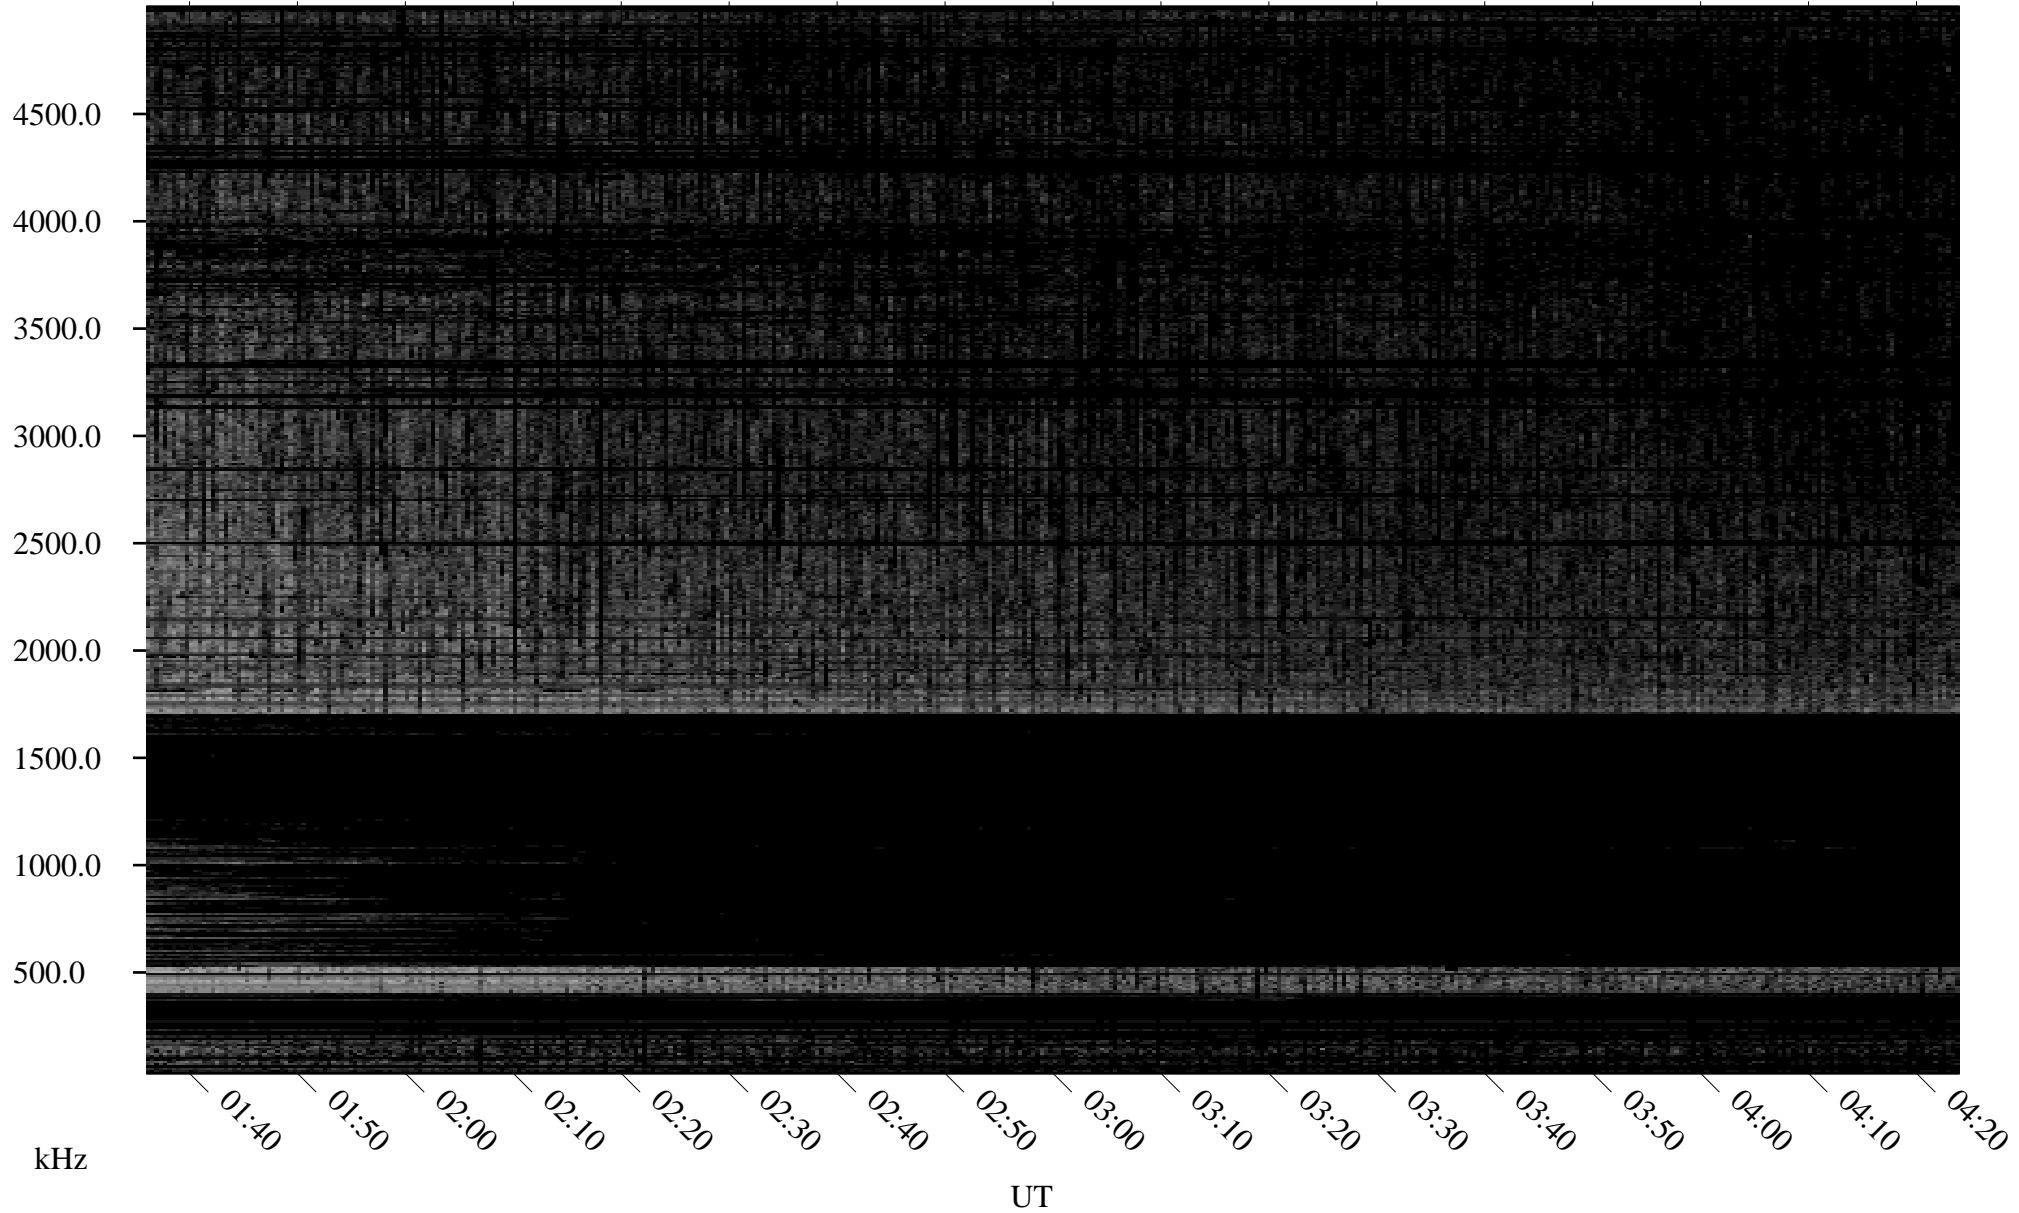

04/03/2008 Churchill, Manitoba

Linear Scale Black = 161 White = 15

ch08094l.r00SUm max_12

Page 1

04/03/2008 Churchill, Manitoba

Linear Scale Black = 161 White = 15

ch08094l.r00SUm max_12

Page 2

04/04/2008 Churchill, Manitoba

Linear Scale Black = 161 White = 15

ch08094l.r00SUm max_12

Page 3

04/04/2008 Churchill, Manitoba

Linear Scale Black = 161 White = 15

ch08094l.r00SUm max_12

Page 4

04/04/2008 Churchill, Manitoba

Linear Scale Black = 161 White = 15

ch08094l.r00SUm max_12

Page 5

04/04/2008 Churchill, Manitoba

Linear Scale Black = 161 White = 15

ch08094l.r00SUm max_12

Page 6

04/04/2008 Churchill, Manitoba

Linear Scale Black = 161 White = 15

ch08094l.r00SUm max_12

Page 7

04/04/2008 Churchill, Manitoba

Linear Scale Black = 161 White = 15

ch08094l.r00SUm max_12