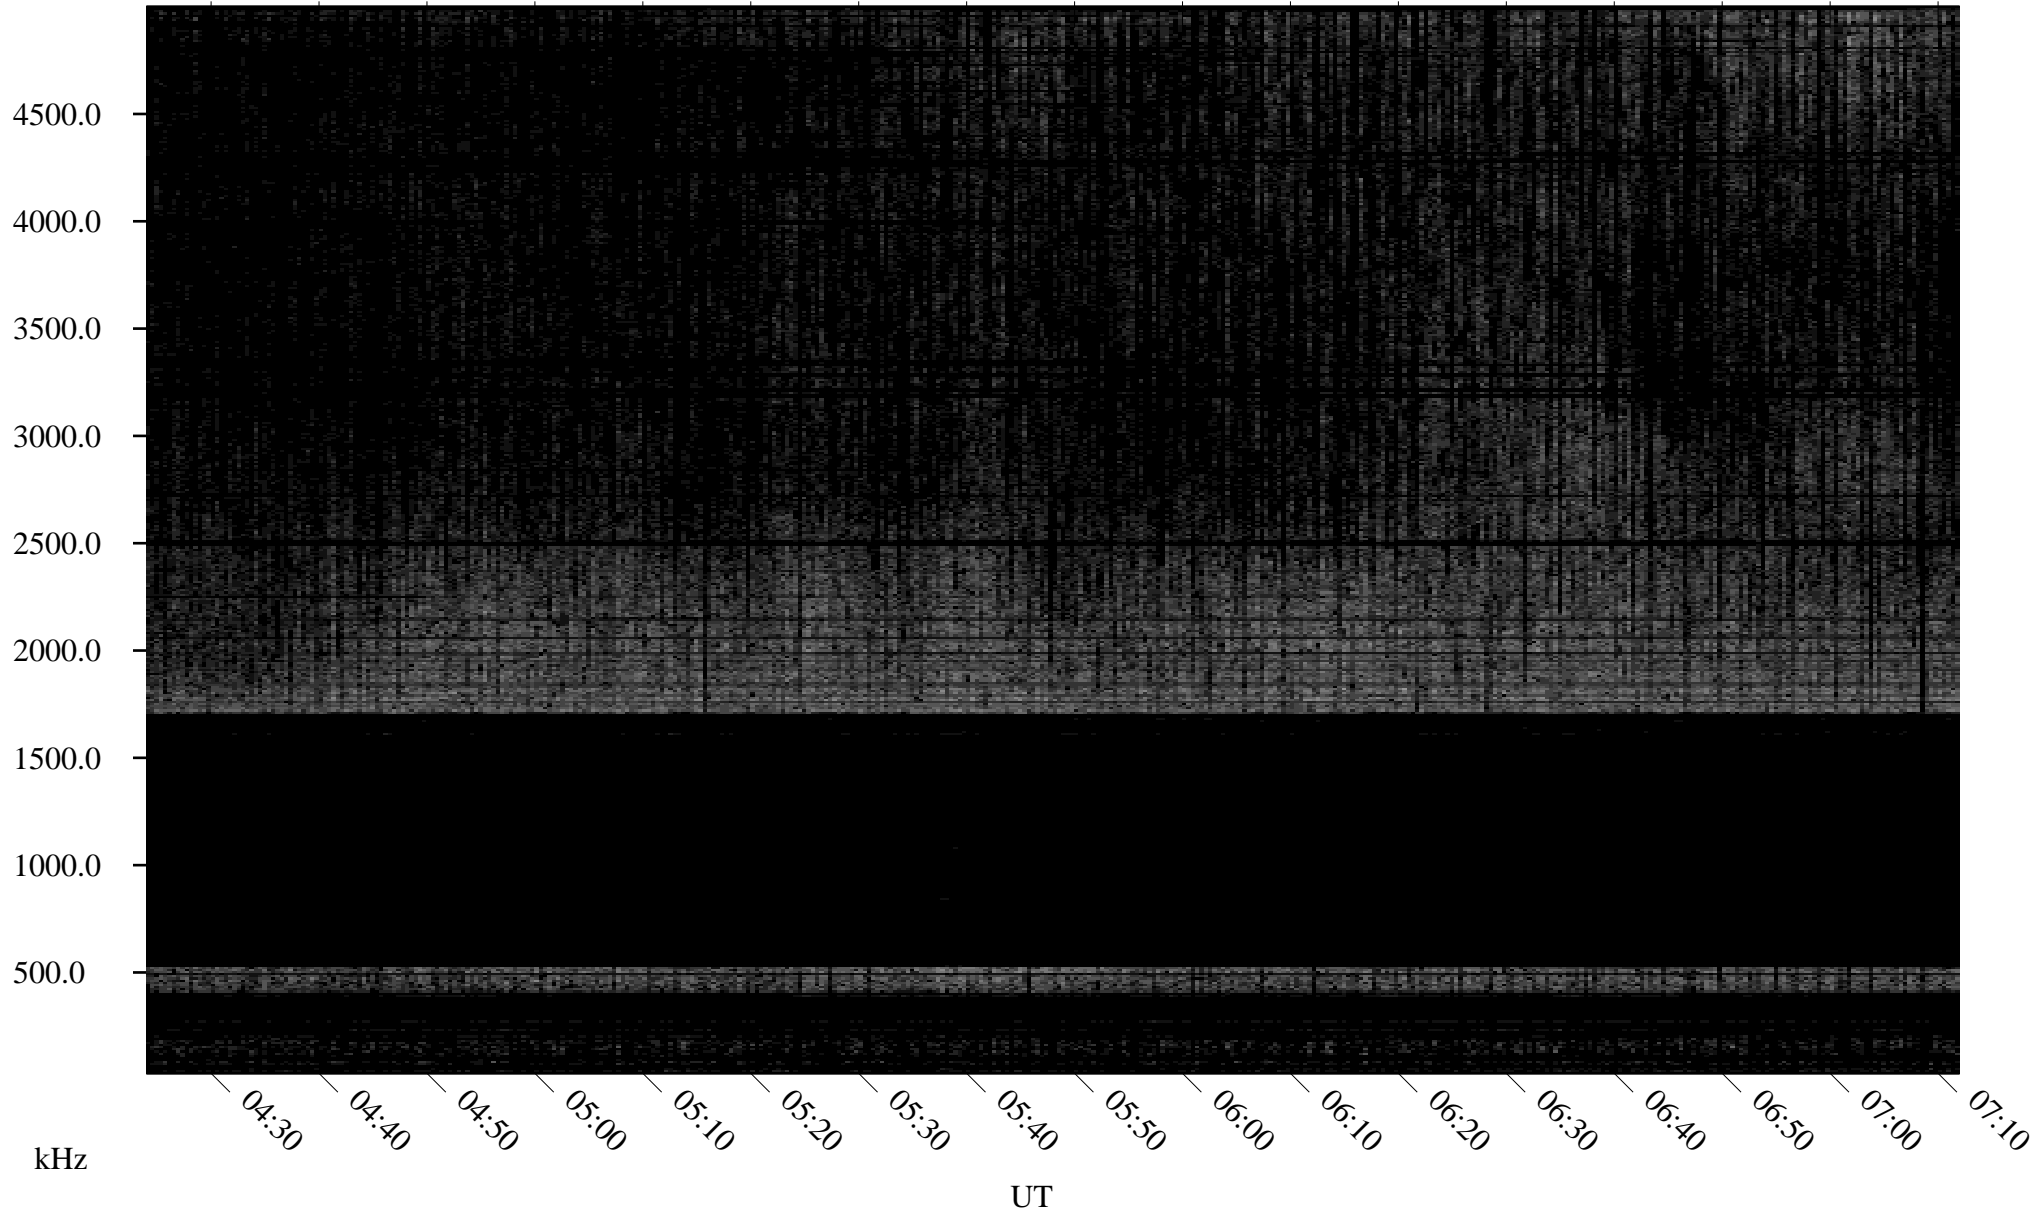

04/03/2008 Churchill, Manitoba

Linear Scale Black = 161 White = 15

ch08094l.r00SUm max_12

Page 1

04/03/2008 Churchill, Manitoba

Linear Scale Black = 161 White = 15

ch08094l.r00SUm max_12

Page 2

04/04/2008 Churchill, Manitoba

Linear Scale Black = 161 White = 15

ch08094l.r00SUm max_12

Page 3

04/04/2008 Churchill, Manitoba

Linear Scale Black = 161 White = 15

ch08094l.r00SUm max_12

Page 4

04/04/2008 Churchill, Manitoba

Linear Scale Black = 161 White = 15

ch08094l.r00SUm max_12

Page 5

04/04/2008 Churchill, Manitoba

Linear Scale Black = 161 White = 15

ch08094l.r00SUm max_12

Page 6

04/04/2008 Churchill, Manitoba

Linear Scale Black = 161 White = 15

ch08094l.r00SUm max_12

Page 7

04/04/2008 Churchill, Manitoba

Linear Scale Black = 161 White = 15

ch08094l.r00SUm max_12