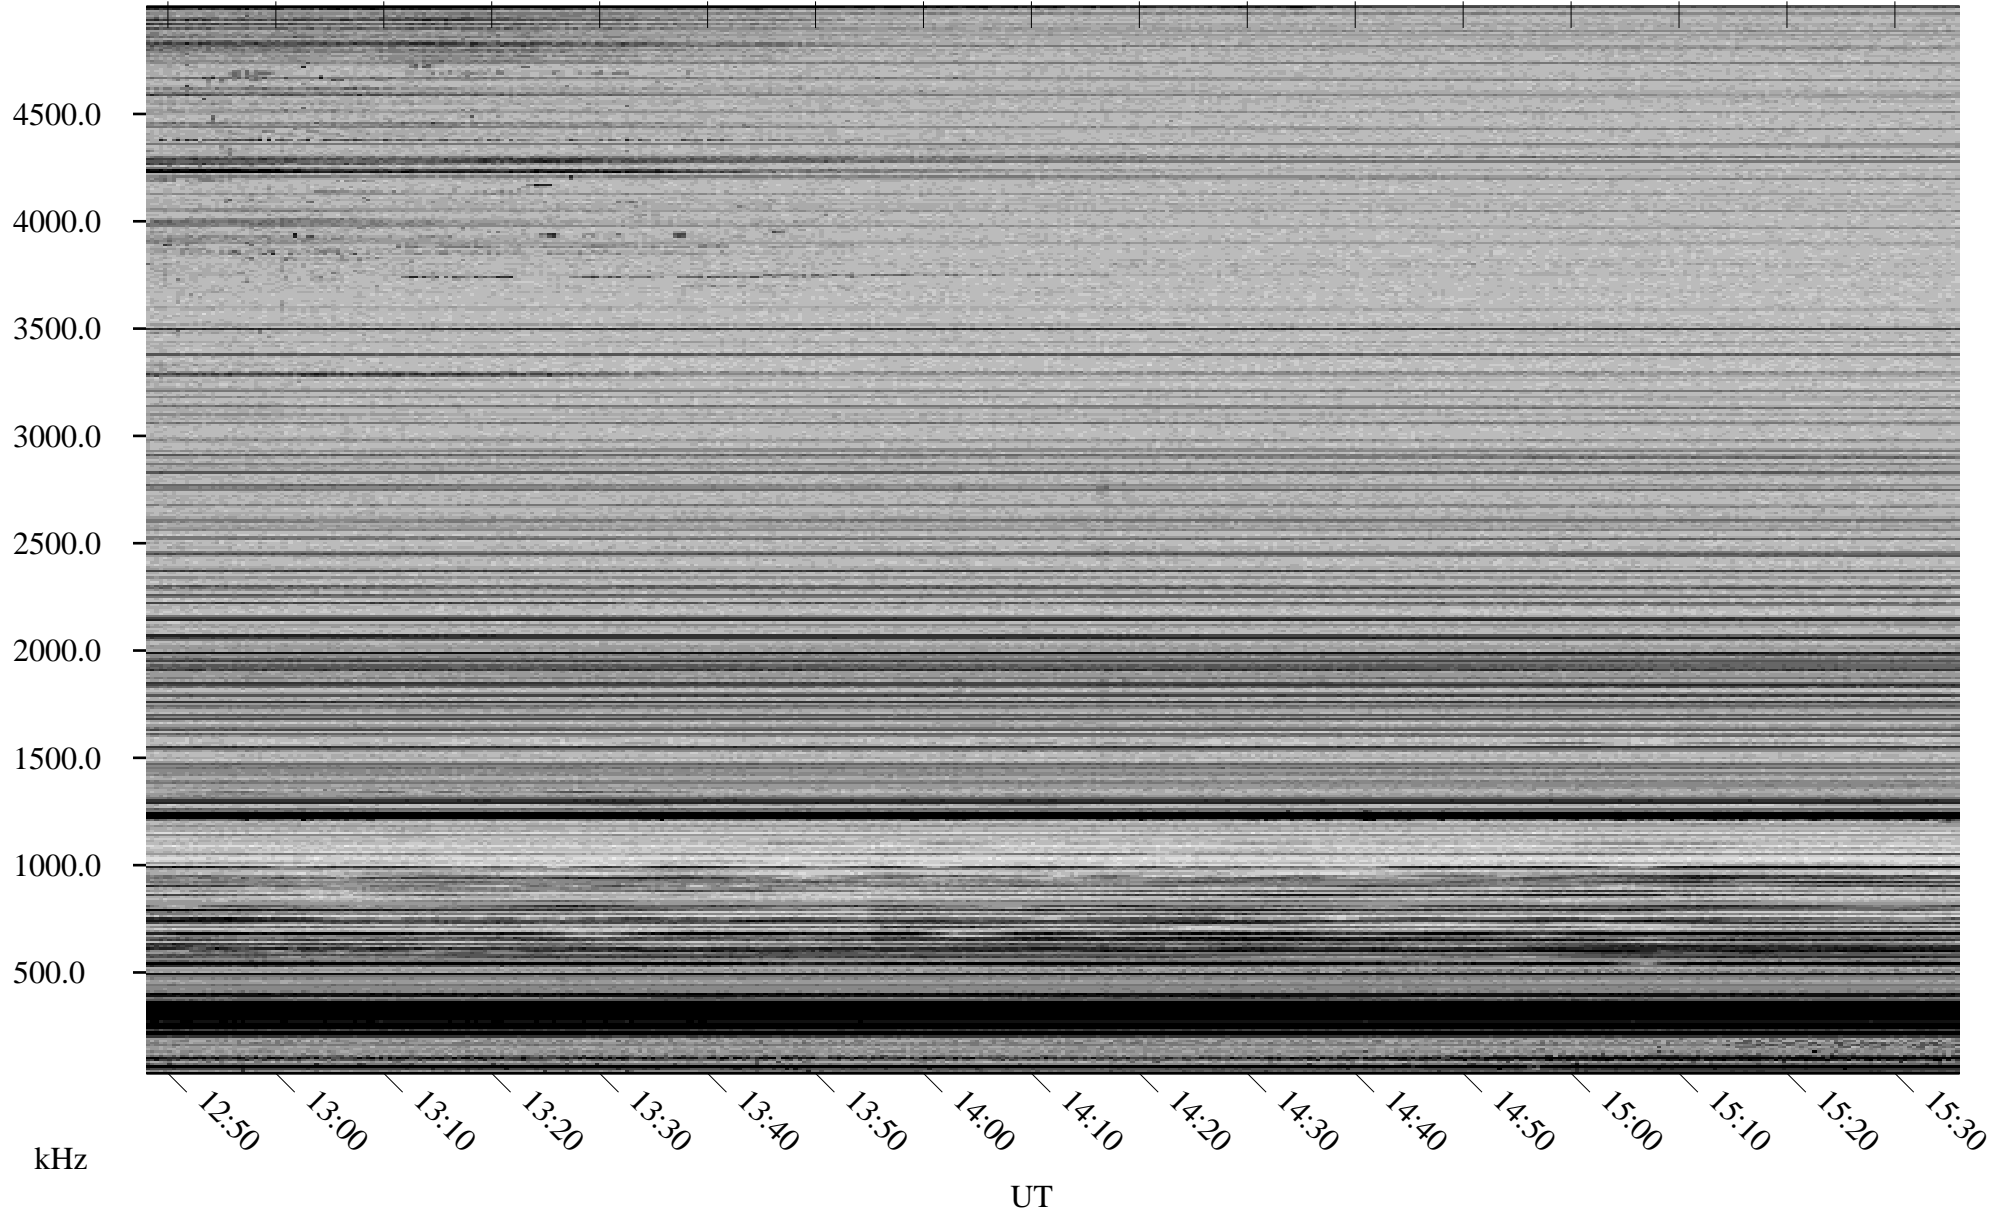

04/03/2008 Churchill, Manitoba

Linear Scale Black = 161 White = 15

ch08094l.r00SUm max_12

Page 1

04/03/2008 Churchill, Manitoba

Linear Scale Black = 161 White = 15

ch08094l.r00SUm max_12

Page 2

04/04/2008 Churchill, Manitoba

Linear Scale Black = 161 White = 15

ch08094l.r00SUm max_12

Page 3

04/04/2008 Churchill, Manitoba

Linear Scale Black = 161 White = 15

ch08094l.r00SUm max_12

Page 4

04/04/2008 Churchill, Manitoba

Linear Scale Black = 161 White = 15

ch08094l.r00SUm max_12

Page 5

04/04/2008 Churchill, Manitoba

Linear Scale Black = 161 White = 15

ch08094l.r00SUm max_12

Page 6

04/04/2008 Churchill, Manitoba

Linear Scale Black = 161 White = 15

ch08094l.r00SUm max_12

Page 7

04/04/2008 Churchill, Manitoba

Linear Scale Black = 161 White = 15

ch08094l.r00SUm max_12