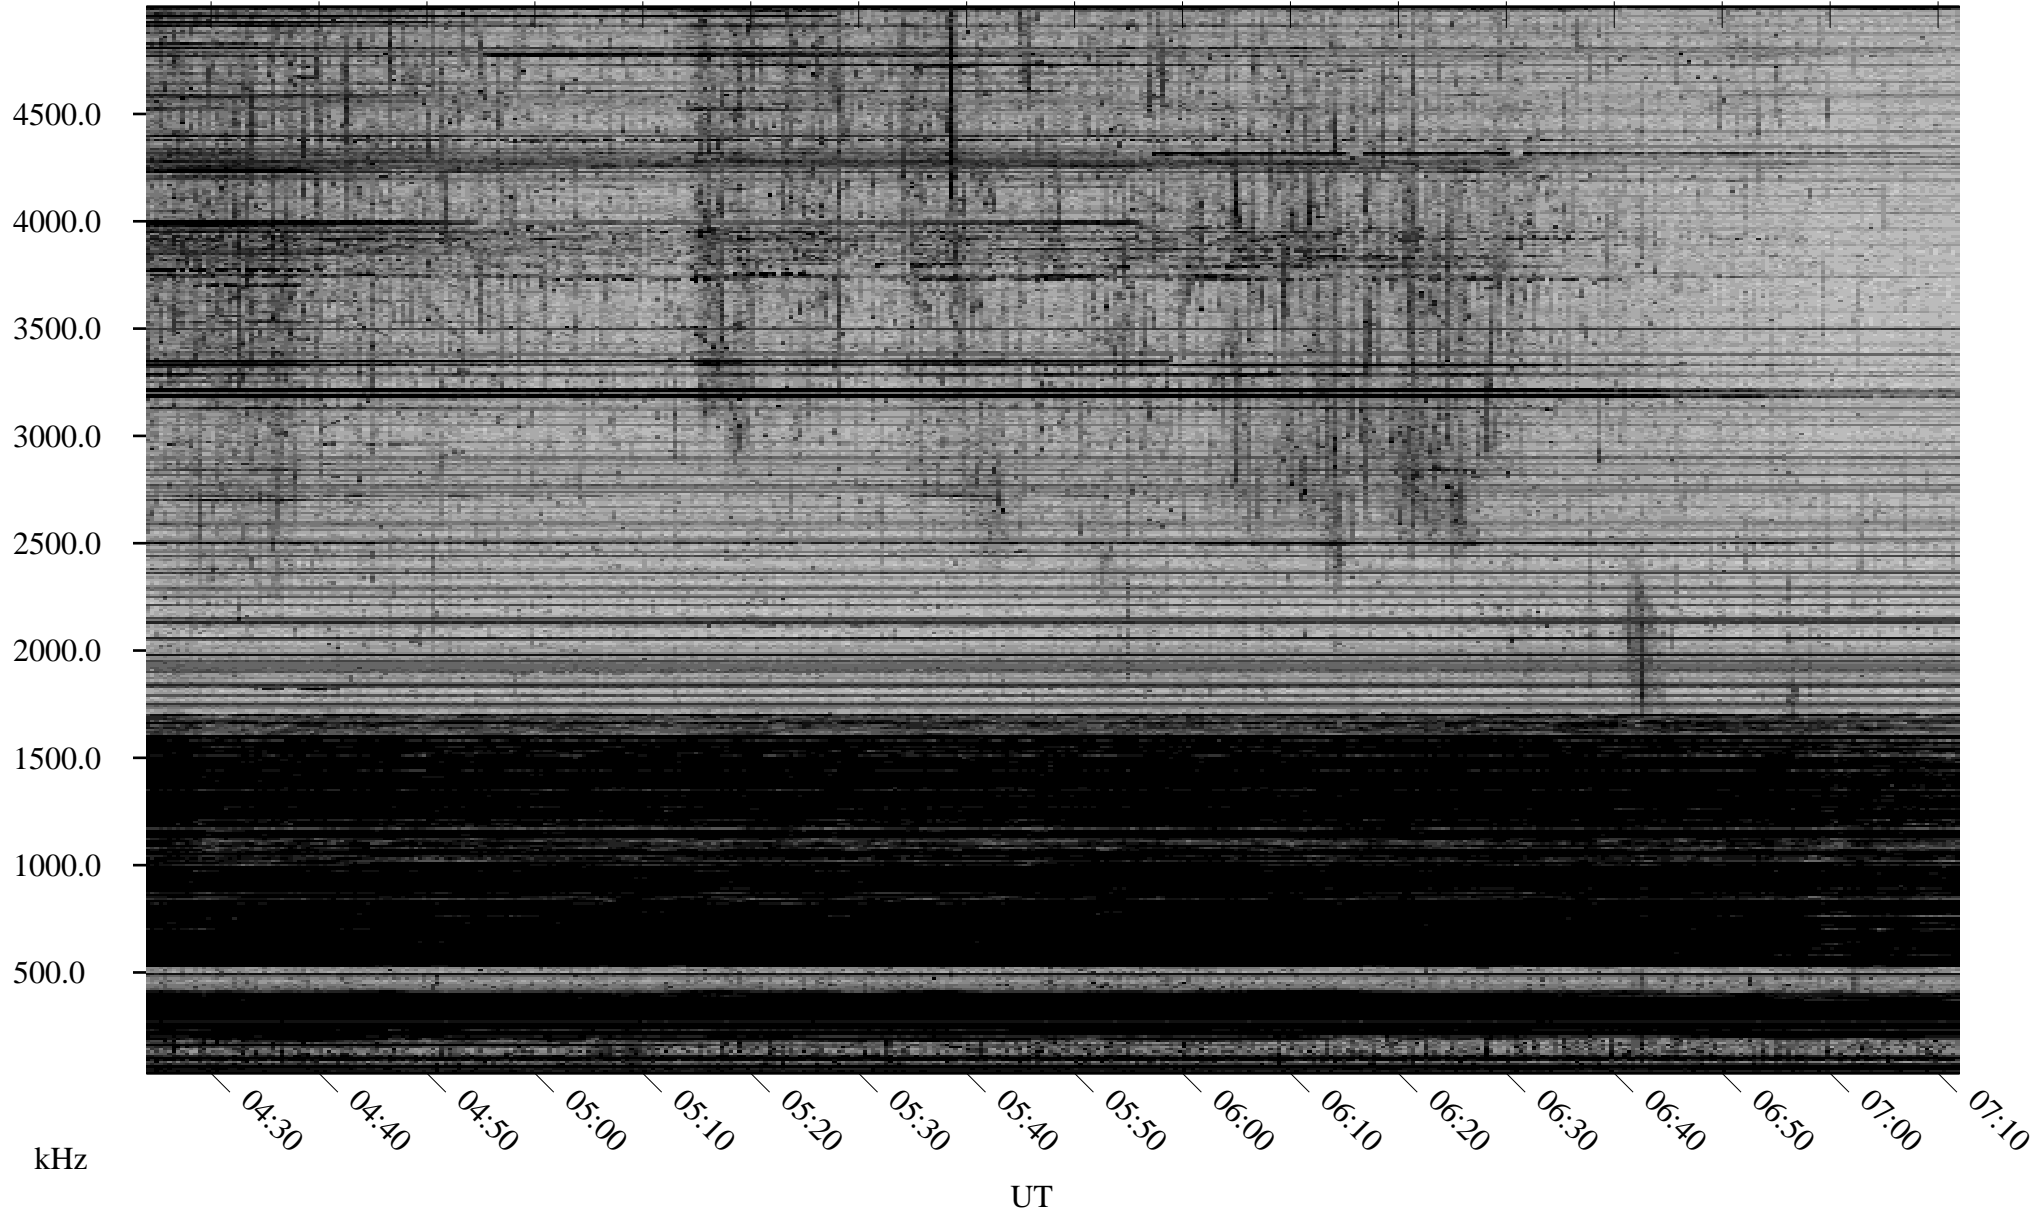

04/04/2008 Churchill, Manitoba

Linear Scale Black = 161 White = 15

ch080951.r00SUm max_12

Page 1

04/04/2008 Churchill, Manitoba

Linear Scale Black = 161 White = 15

ch080951.r00SUm max_12

Page 2

04/05/2008 Churchill, Manitoba

Linear Scale Black = 161 White = 15

ch080951.r00SUm max_12

Page 3

04/05/2008 Churchill, Manitoba

Linear Scale Black = 161 White = 15

ch080951.r00SUm max_12

Page 4

04/05/2008 Churchill, Manitoba

Linear Scale Black = 161 White = 15

ch080951.r00SUm max_12

Page 5

04/05/2008 Churchill, Manitoba

Linear Scale Black = 161 White = 15

ch080951.r00SUm max_12

Page 6

04/05/2008 Churchill, Manitoba

Linear Scale Black = 161 White = 15

ch080951.r00SUm max_12

Page 7

04/05/2008 Churchill, Manitoba

Linear Scale Black = 161 White = 15

ch080951.r00SUm max_12

Page 8