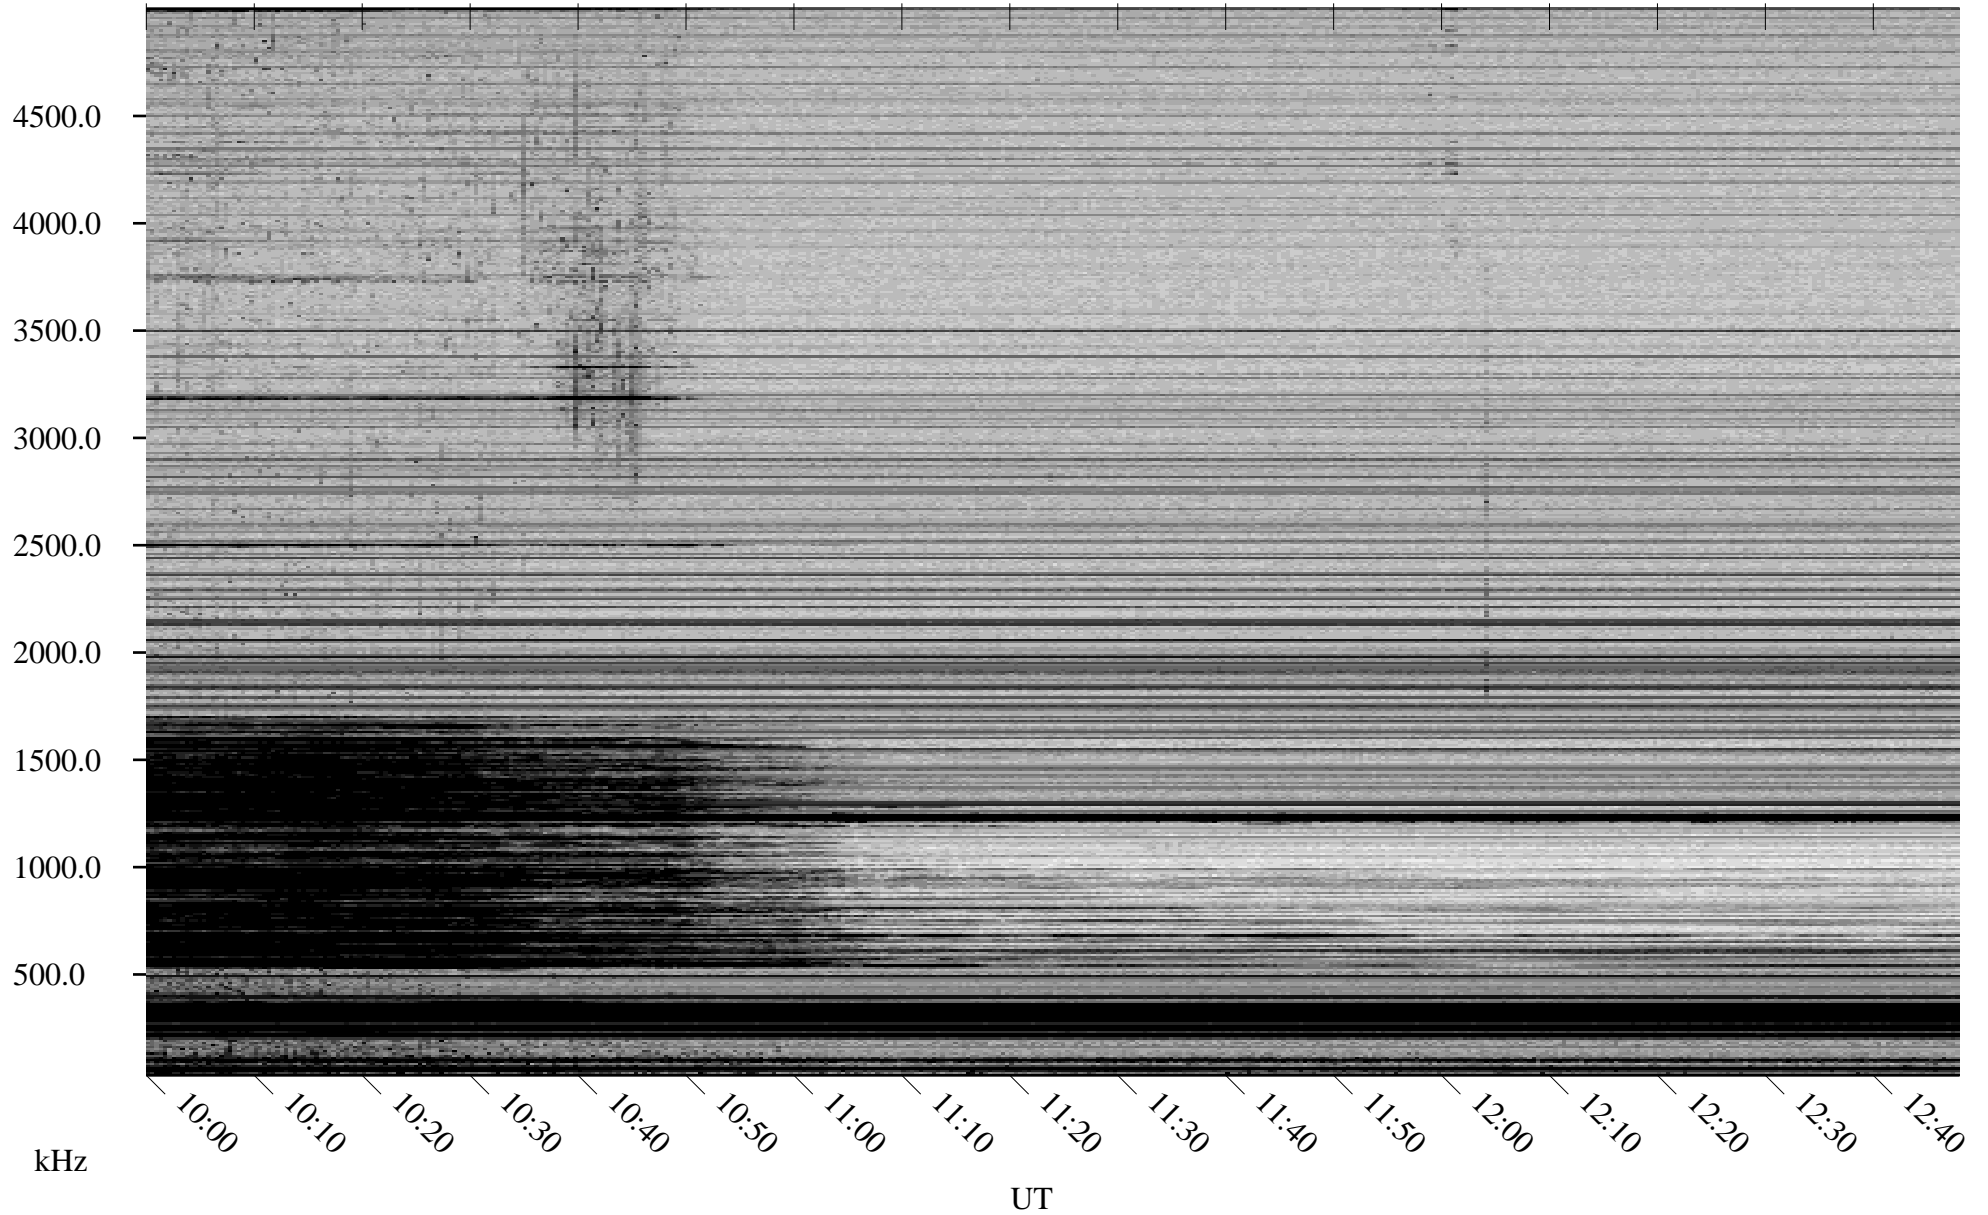

04/04/2008 Churchill, Manitoba

Linear Scale Black = 161 White = 15

ch080951.r00SUm max_12

Page 1

04/04/2008 Churchill, Manitoba

Linear Scale Black = 161 White = 15

ch080951.r00SUm max_12

Page 2

04/05/2008 Churchill, Manitoba

Linear Scale Black = 161 White = 15

ch080951.r00SUm max_12

Page 3

04/05/2008 Churchill, Manitoba

Linear Scale Black = 161 White = 15

ch080951.r00SUm max_12

Page 4

04/05/2008 Churchill, Manitoba

Linear Scale Black = 161 White = 15

ch080951.r00SUm max_12

Page 5

04/05/2008 Churchill, Manitoba

Linear Scale Black = 161 White = 15

ch080951.r00SUm max_12

Page 6

04/05/2008 Churchill, Manitoba

Linear Scale Black = 161 White = 15

ch080951.r00SUm max_12

Page 7

04/05/2008 Churchill, Manitoba

Linear Scale Black = 161 White = 15

ch080951.r00SUm max_12

Page 8