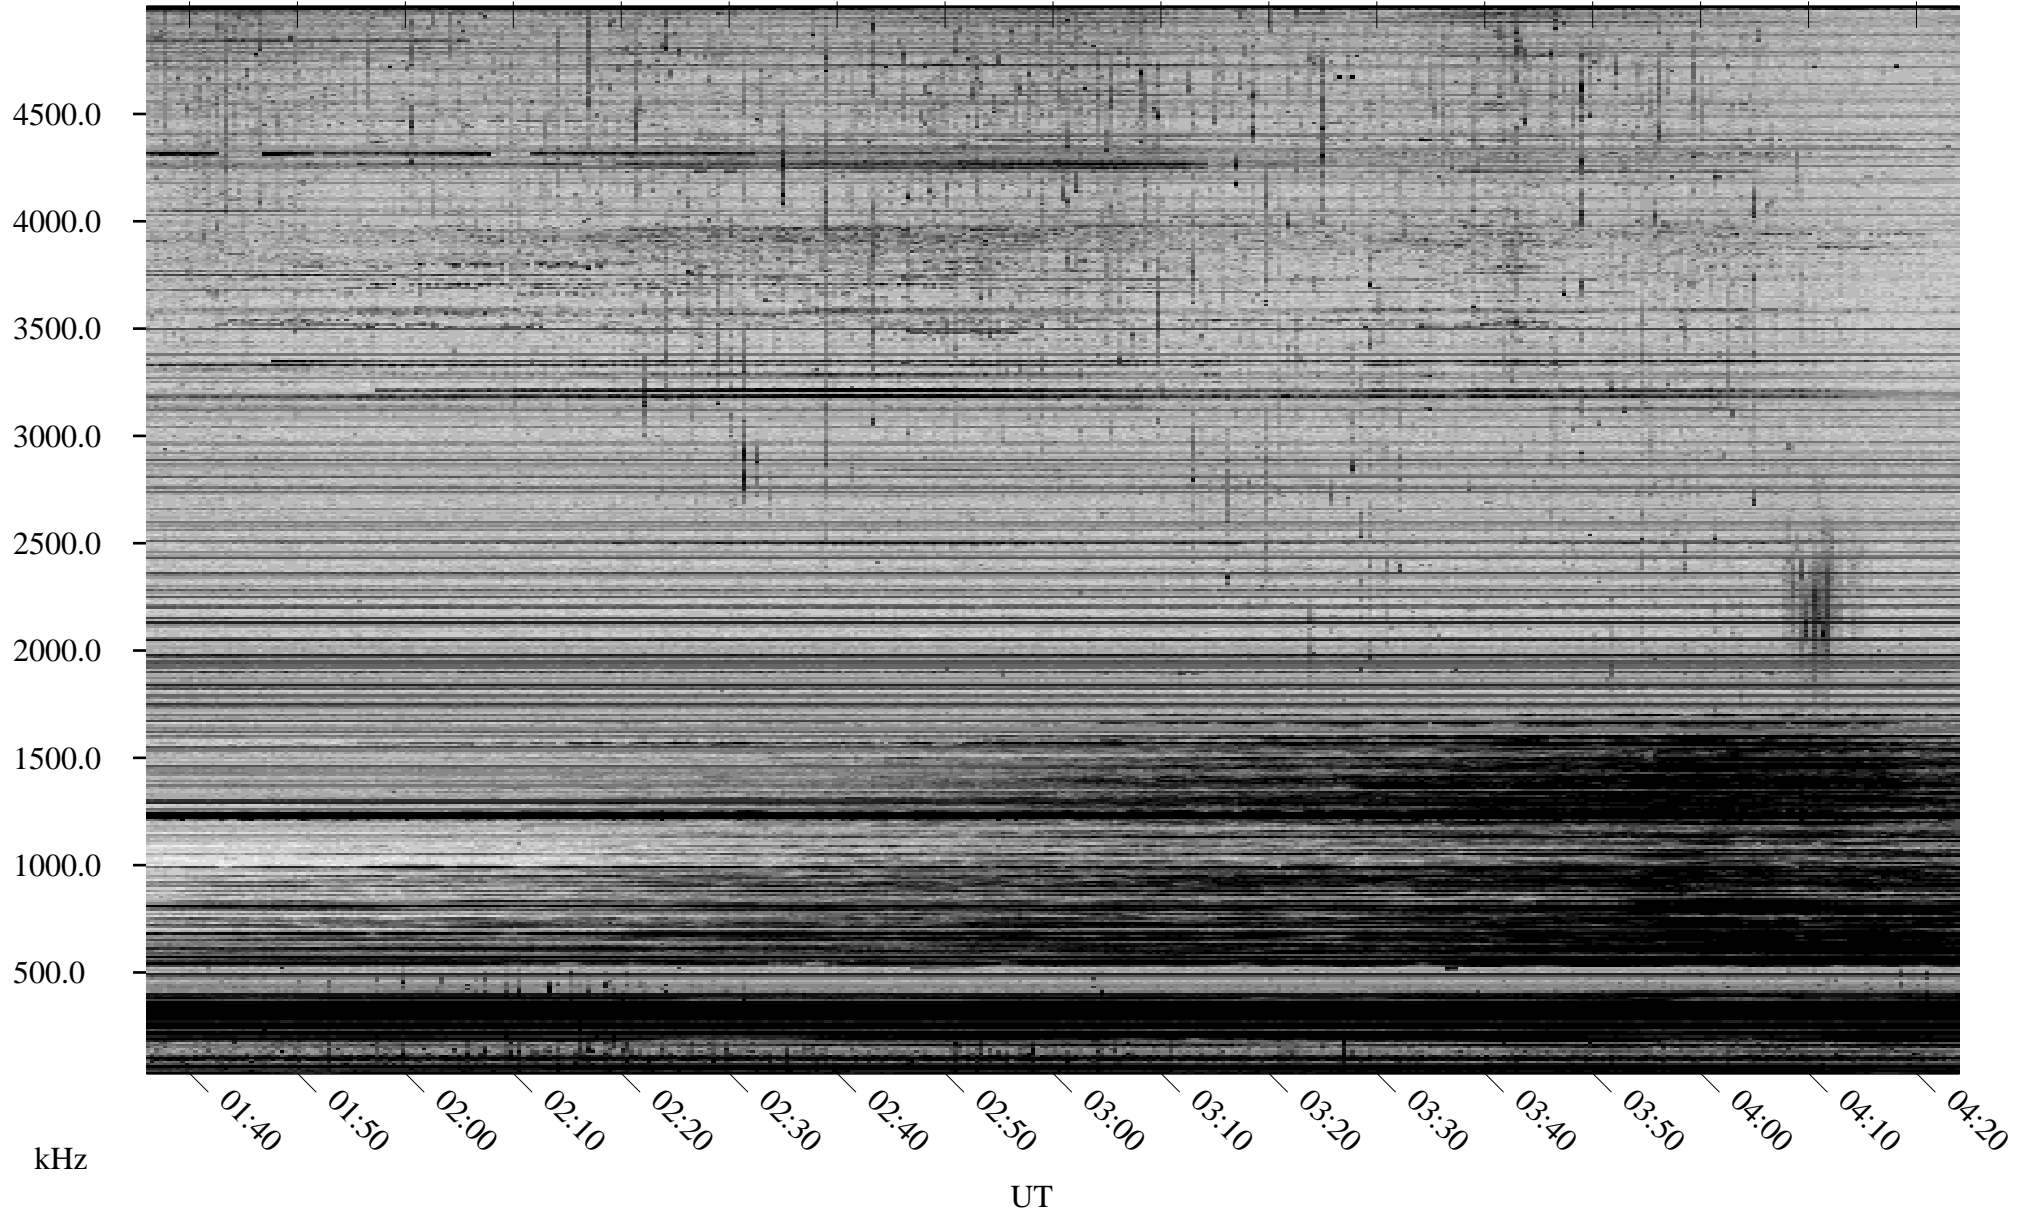

04/05/2008 Churchill, Manitoba

Linear Scale Black = 161 White = 15

ch08096l.r00SUm max_12

Page 1

04/05/2008 Churchill, Manitoba

Linear Scale Black = 161 White = 15

ch08096l.r00SUm max_12

Page 2

04/06/2008 Churchill, Manitoba

Linear Scale Black = 161 White = 15

ch08096l.r00SUm max_12

Page 3

04/06/2008 Churchill, Manitoba

Linear Scale Black = 161 White = 15

ch08096l.r00SUm max_12

Page 4

04/06/2008 Churchill, Manitoba

Linear Scale Black = 161 White = 15

ch08096l.r00SUm max_12

Page 5

04/06/2008 Churchill, Manitoba

Linear Scale Black = 161 White = 15

ch08096l.r00SUm max_12

Page 6

04/06/2008 Churchill, Manitoba

Linear Scale Black = 161 White = 15

ch08096l.r00SUm max_12

Page 7

04/06/2008 Churchill, Manitoba

Linear Scale Black = 161 White = 15

ch08096l.r00SUm max_12

Page 8