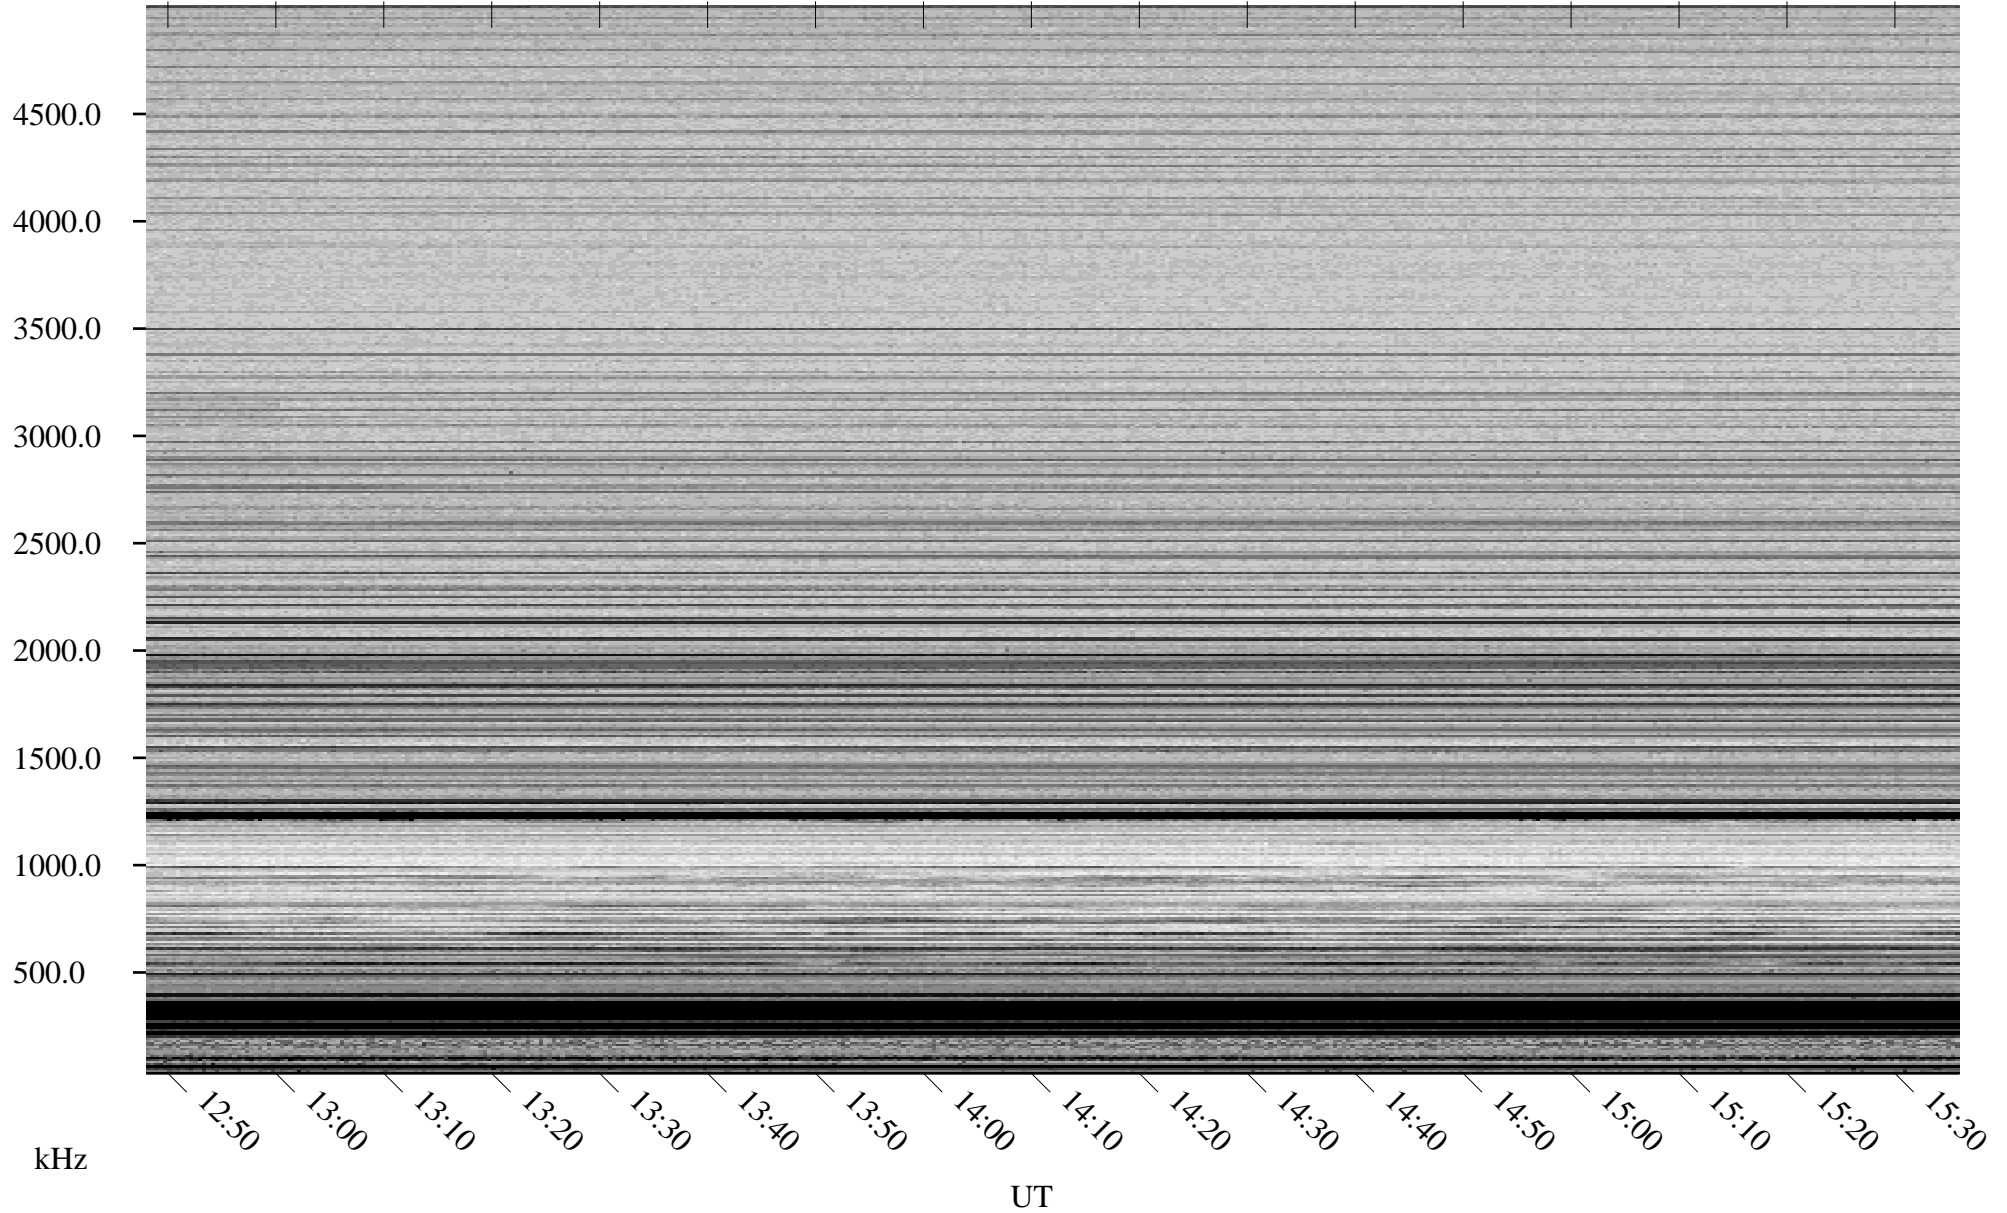

04/05/2008 Churchill, Manitoba

Linear Scale Black = 161 White = 15

ch08096l.r00SUm max_12

Page 1

04/05/2008 Churchill, Manitoba

Linear Scale Black = 161 White = 15

ch08096l.r00SUm max_12

Page 2

04/06/2008 Churchill, Manitoba

Linear Scale Black = 161 White = 15

ch08096l.r00SUm max_12

Page 3

04/06/2008 Churchill, Manitoba

Linear Scale Black = 161 White = 15

ch08096l.r00SUm max_12

Page 4

04/06/2008 Churchill, Manitoba

Linear Scale Black = 161 White = 15

ch08096l.r00SUm max_12

Page 5

04/06/2008 Churchill, Manitoba

Linear Scale Black = 161 White = 15

ch08096l.r00SUm max_12

Page 6

04/06/2008 Churchill, Manitoba

Linear Scale Black = 161 White = 15

ch08096l.r00SUm max_12

Page 7

04/06/2008 Churchill, Manitoba

Linear Scale Black = 161 White = 15

ch08096l.r00SUm max_12

Page 8