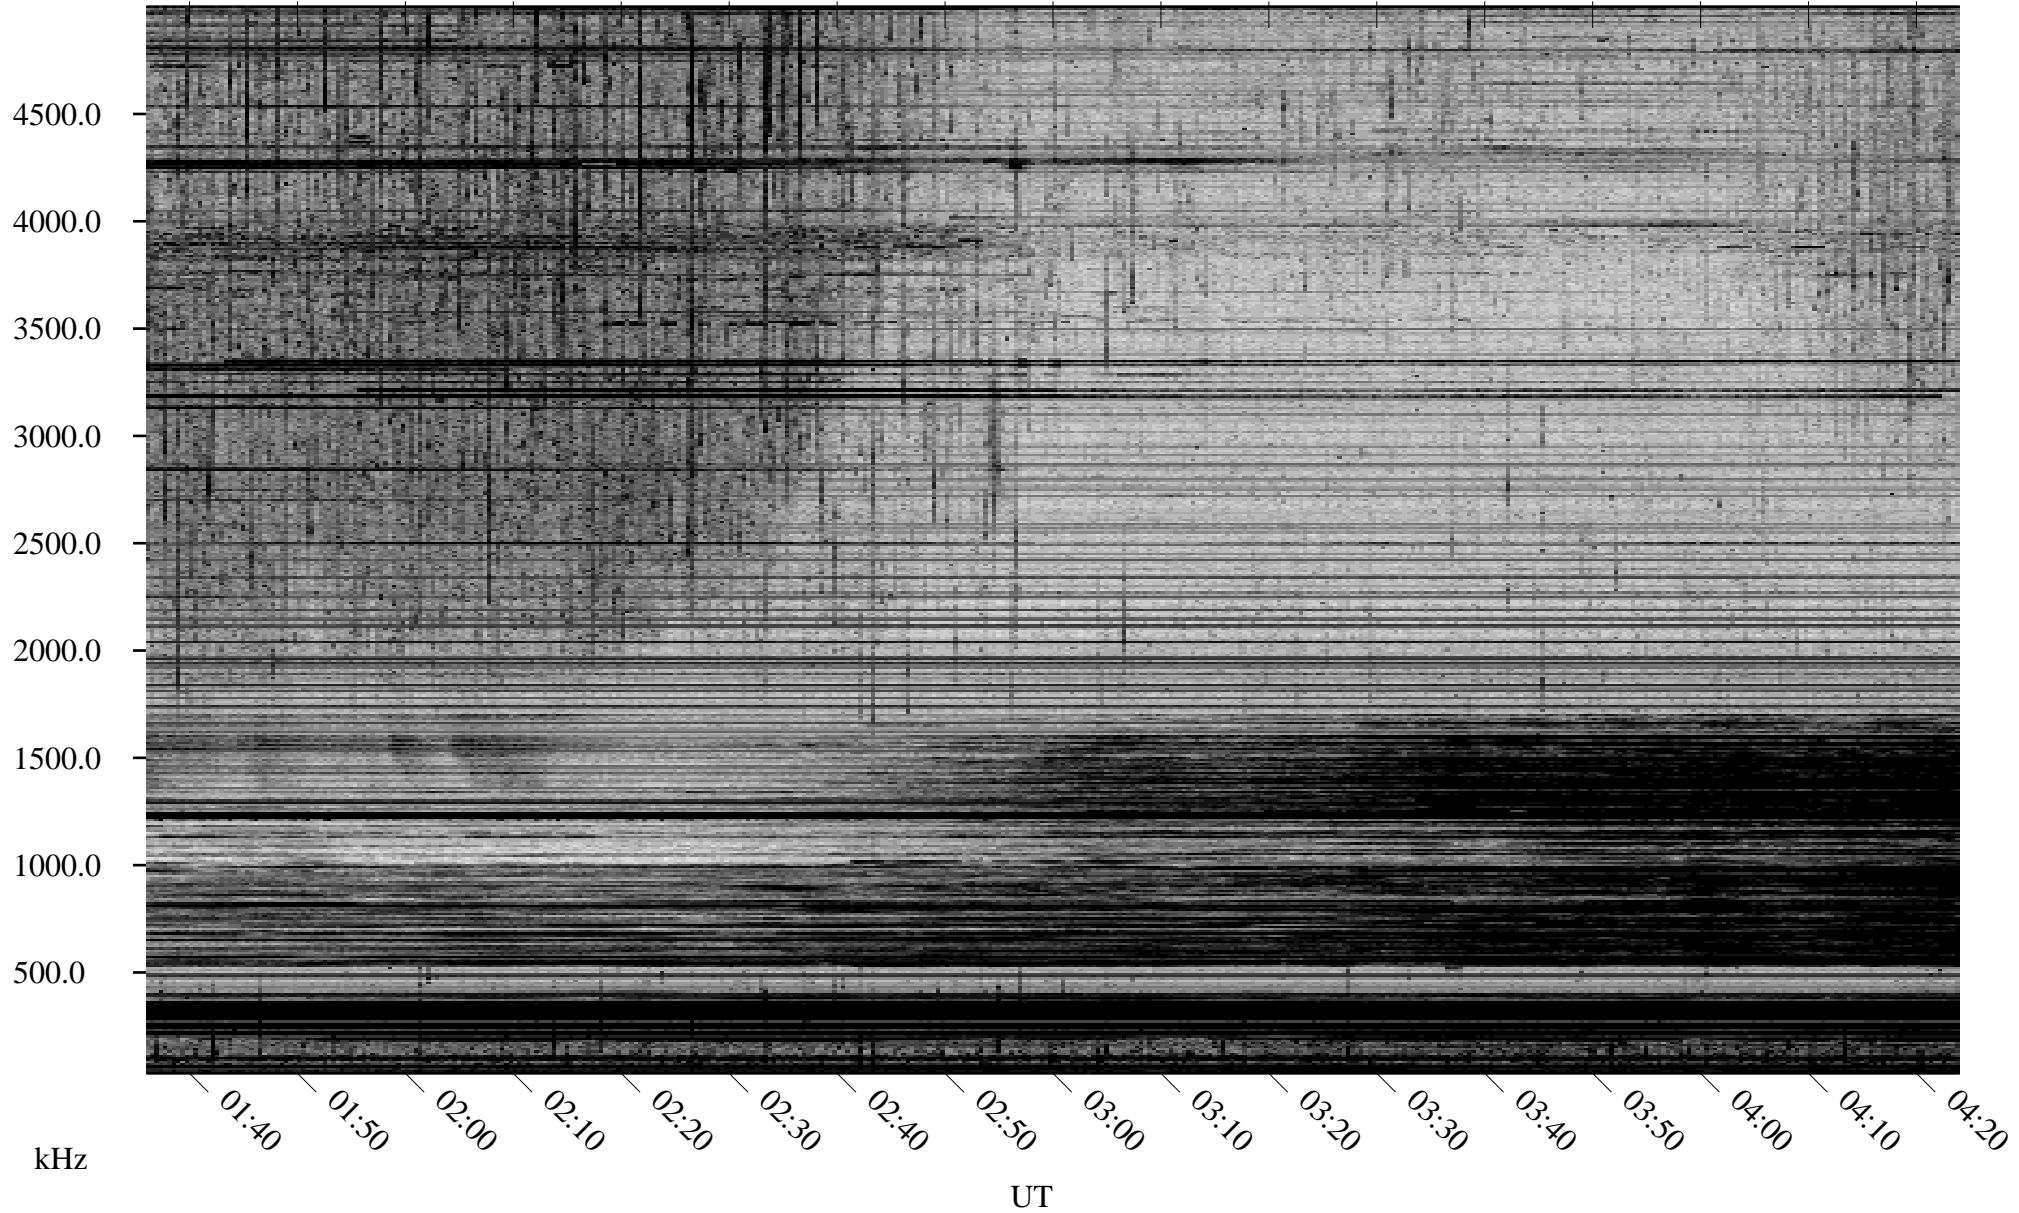

# 04/07/2008 Churchill, Manitoba

Linear Scale    Black = 161    White = 15

ch08098l.r00SUm max\_12

Page 1

# 04/07/2008 Churchill, Manitoba

Linear Scale    Black = 161    White = 15

ch08098l.r00SUm max\_12

Page 2

# 04/08/2008 Churchill, Manitoba

Linear Scale    Black = 161    White = 15

ch08098l.r00SUm max\_12

Page 3

# 04/08/2008 Churchill, Manitoba

Linear Scale    Black = 161    White = 15

ch08098l.r00SUm max\_12

Page 4