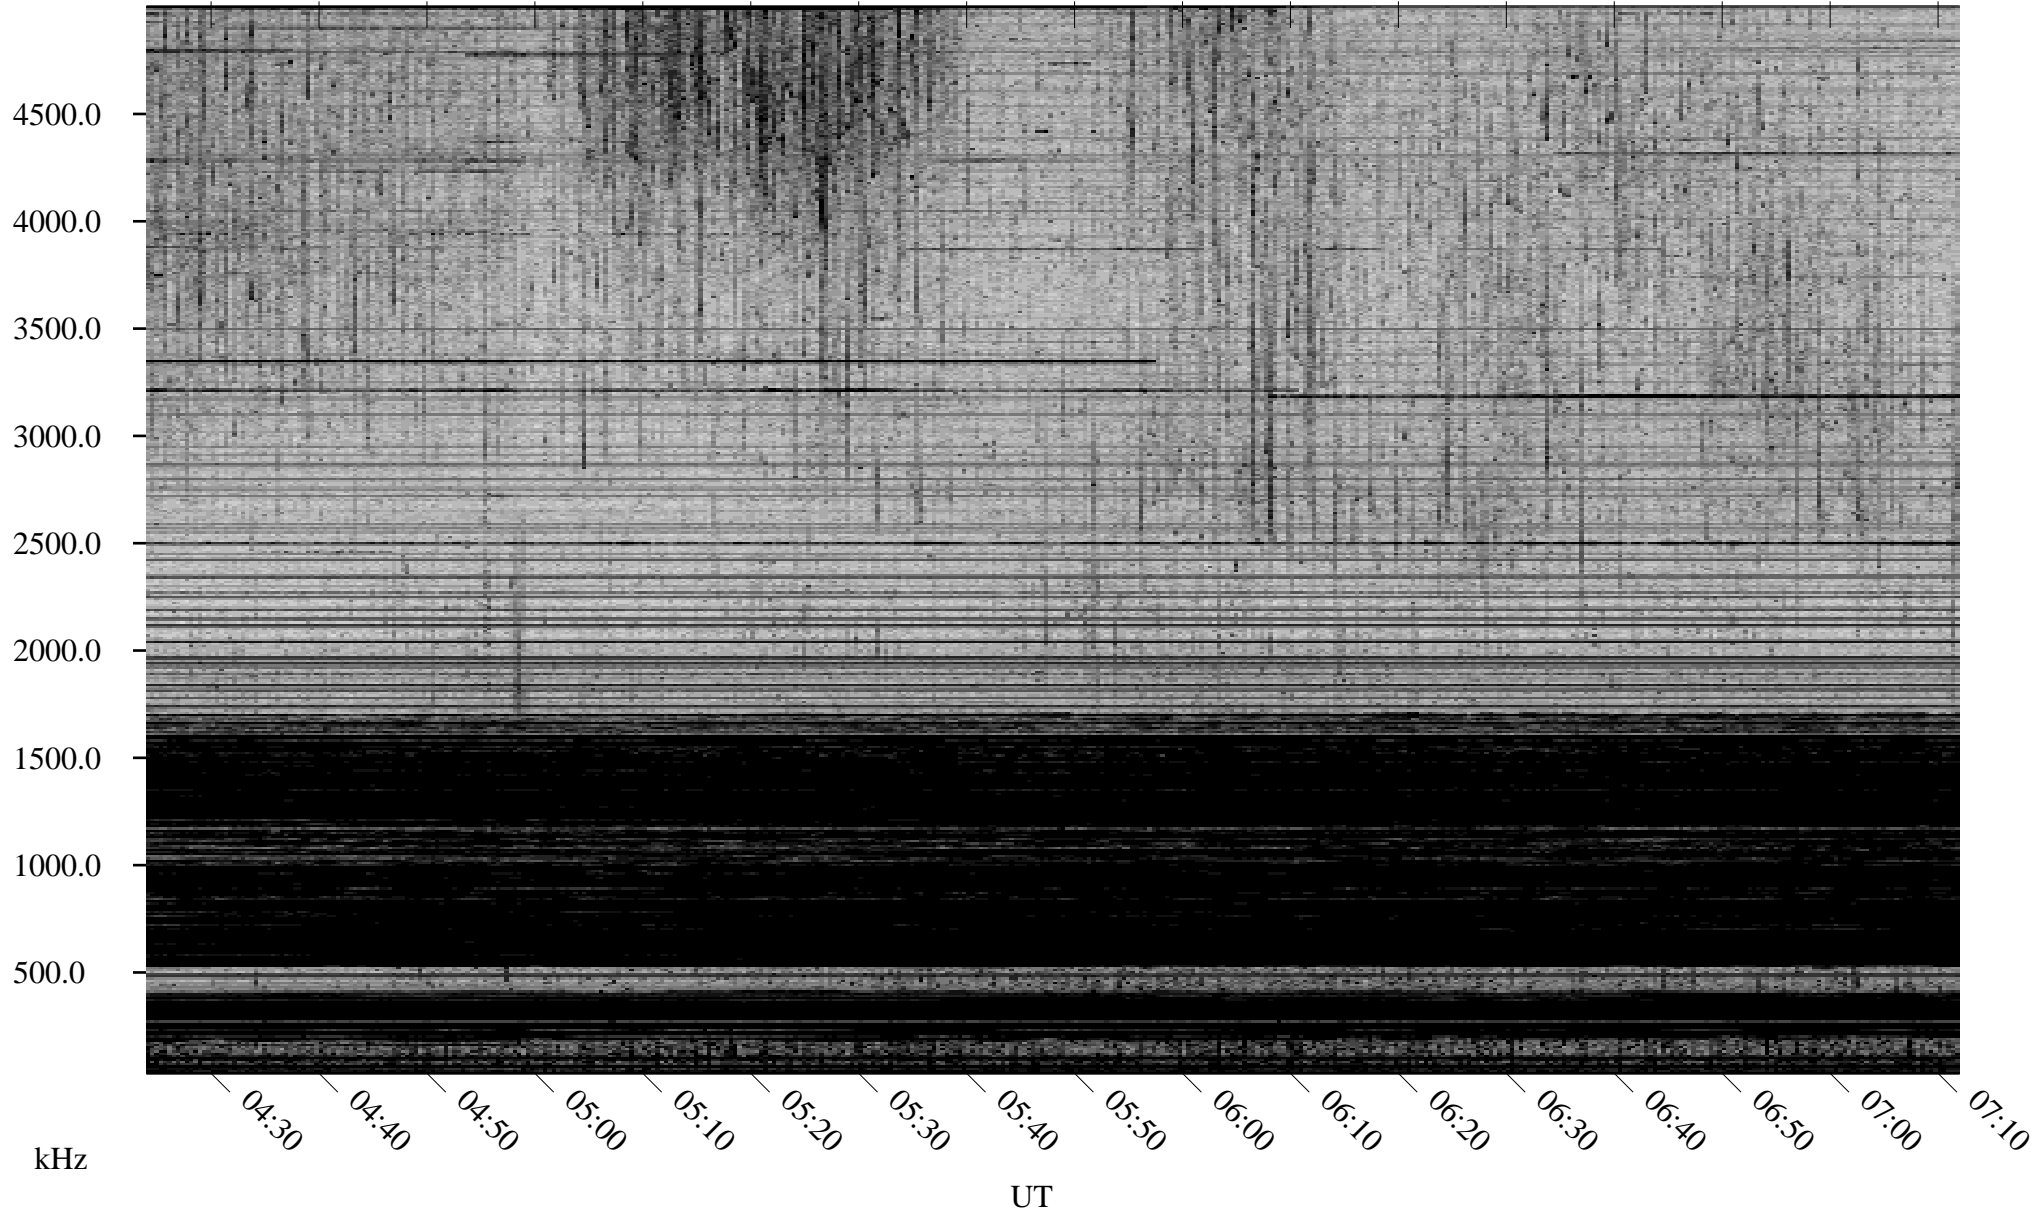

# 04/07/2008 Churchill, Manitoba

Linear Scale    Black = 161    White = 15

ch08098l.r00SUm max\_12

Page 2

# 04/08/2008 Churchill, Manitoba

Linear Scale    Black = 161    White = 15

ch08098l.r00SUm max\_12

Page 3

# 04/08/2008 Churchill, Manitoba

Linear Scale    Black = 161    White = 15

ch08098l.r00SUm max\_12

Page 4

# 04/08/2008 Churchill, Manitoba

Linear Scale    Black = 161    White = 15

ch08098l.r00SUm max\_12

Page 5