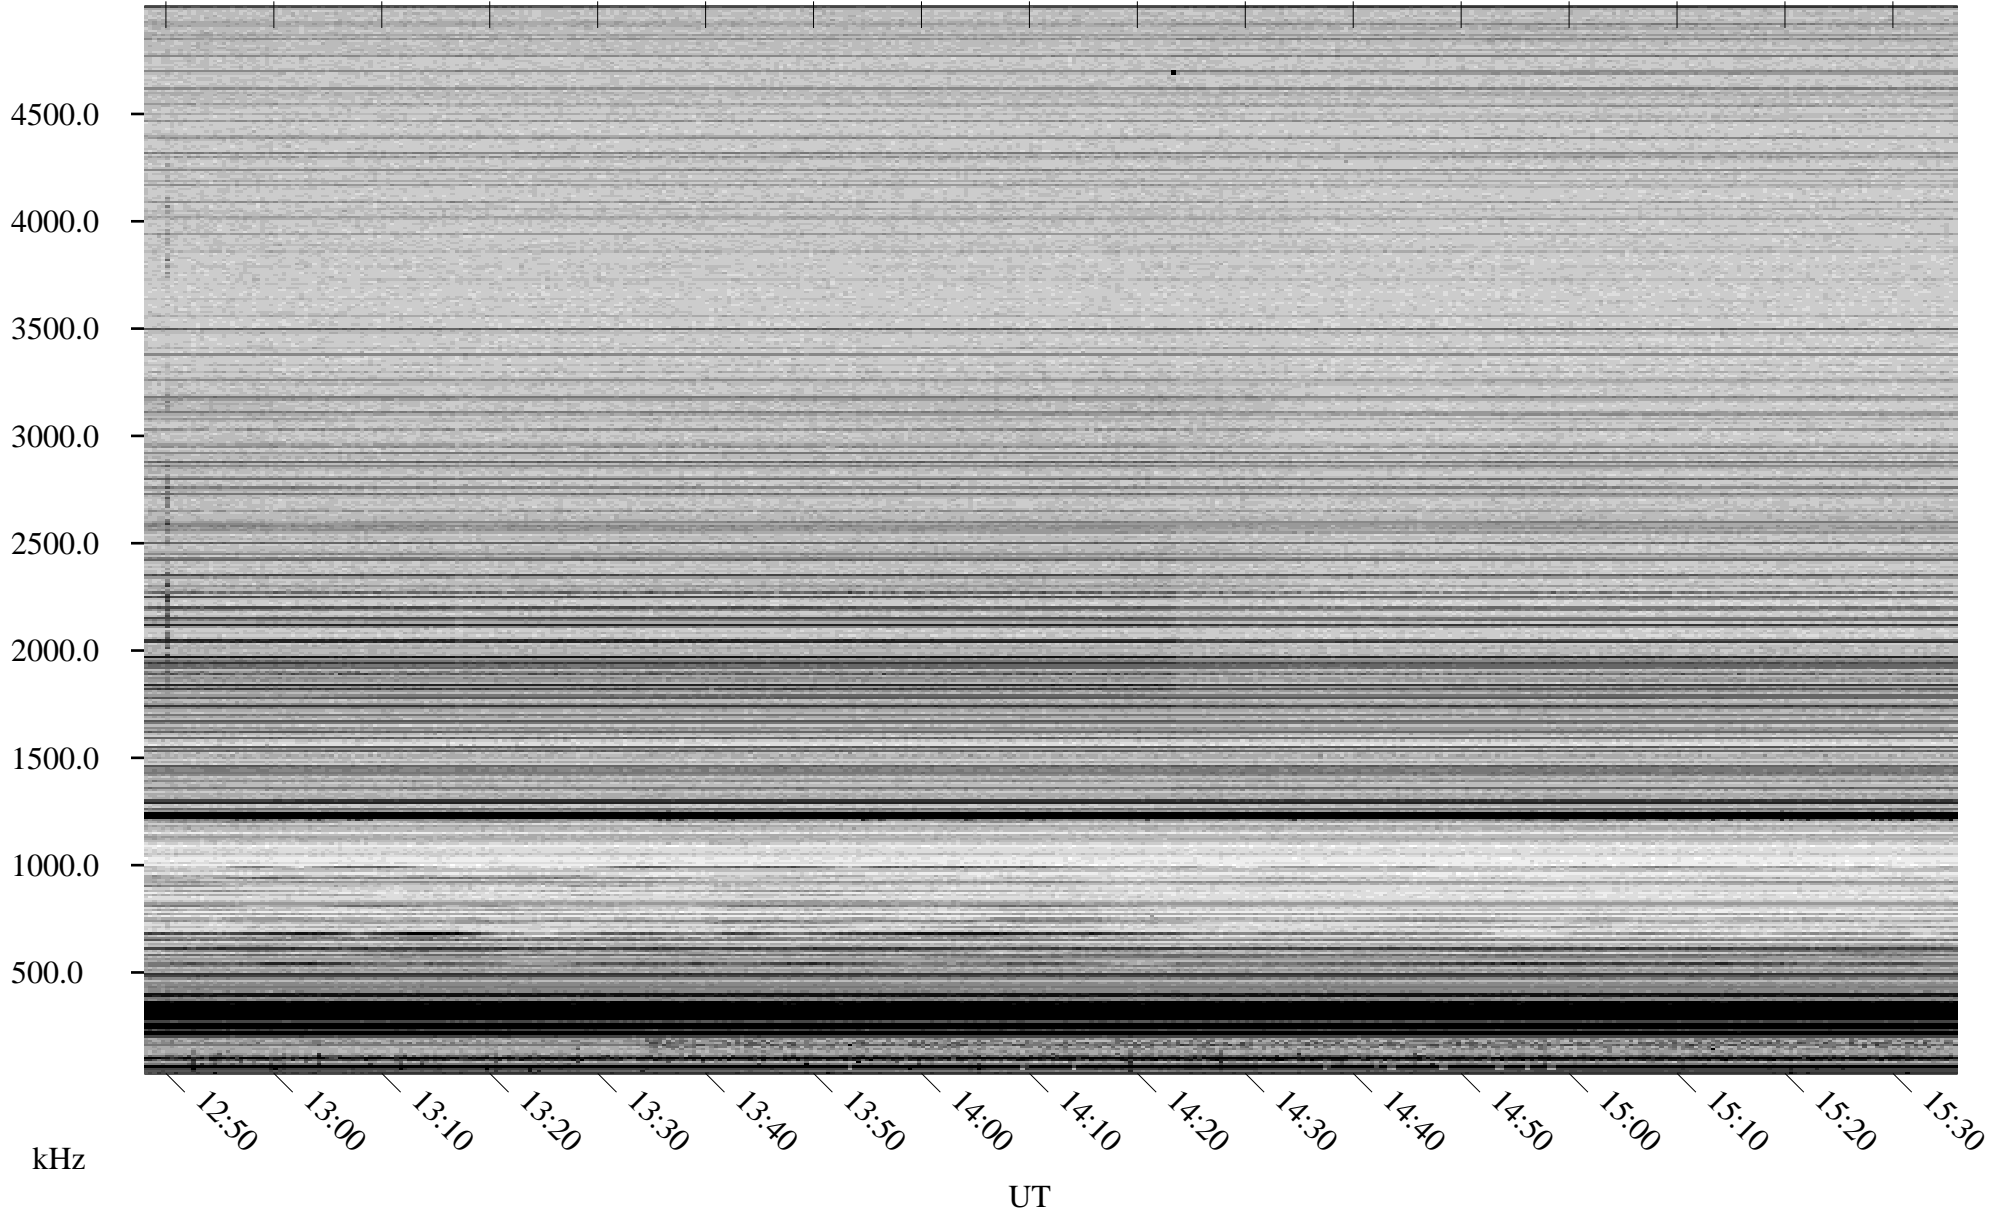

# 04/08/2008 Churchill, Manitoba

Linear Scale    Black = 161    White = 15

ch08098l.r00SUm max\_12

Page 5

# 04/08/2008 Churchill, Manitoba

Linear Scale    Black = 161    White = 15

ch08098l.r00SUm max\_12

Page 6

# 04/08/2008 Churchill, Manitoba

Linear Scale    Black = 161    White = 15

ch08098l.r00SUm max\_12

Page 7

# 04/08/2008 Churchill, Manitoba

Linear Scale    Black = 161    White = 15

ch08098l.r00SUm max\_12