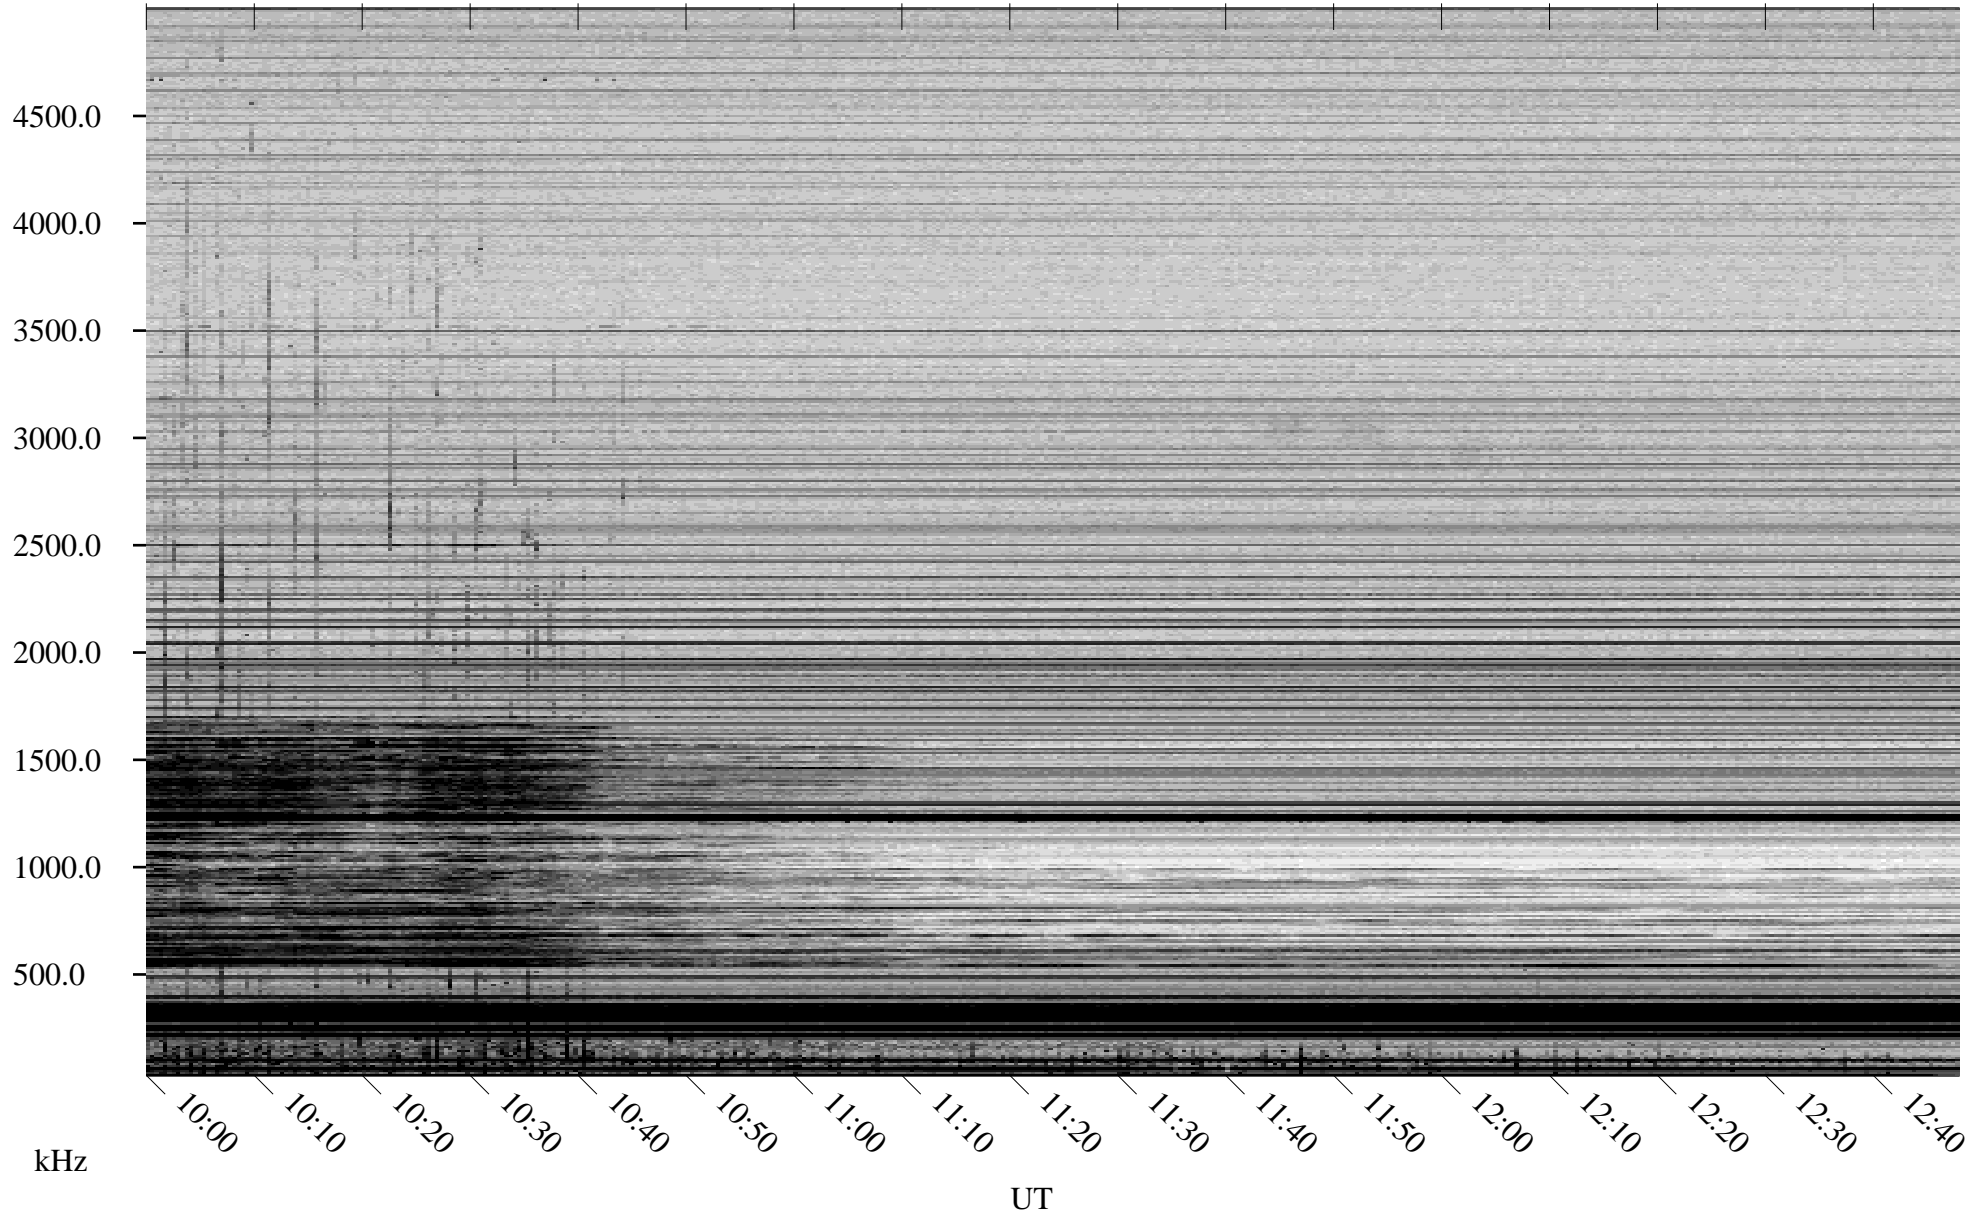

# 04/08/2008 Churchill, Manitoba

Linear Scale    Black = 161    White = 15

ch08098l.r00SUm max\_12

Page 5

# 04/08/2008 Churchill, Manitoba

Linear Scale    Black = 161    White = 15

ch08098l.r00SUm max\_12

Page 6