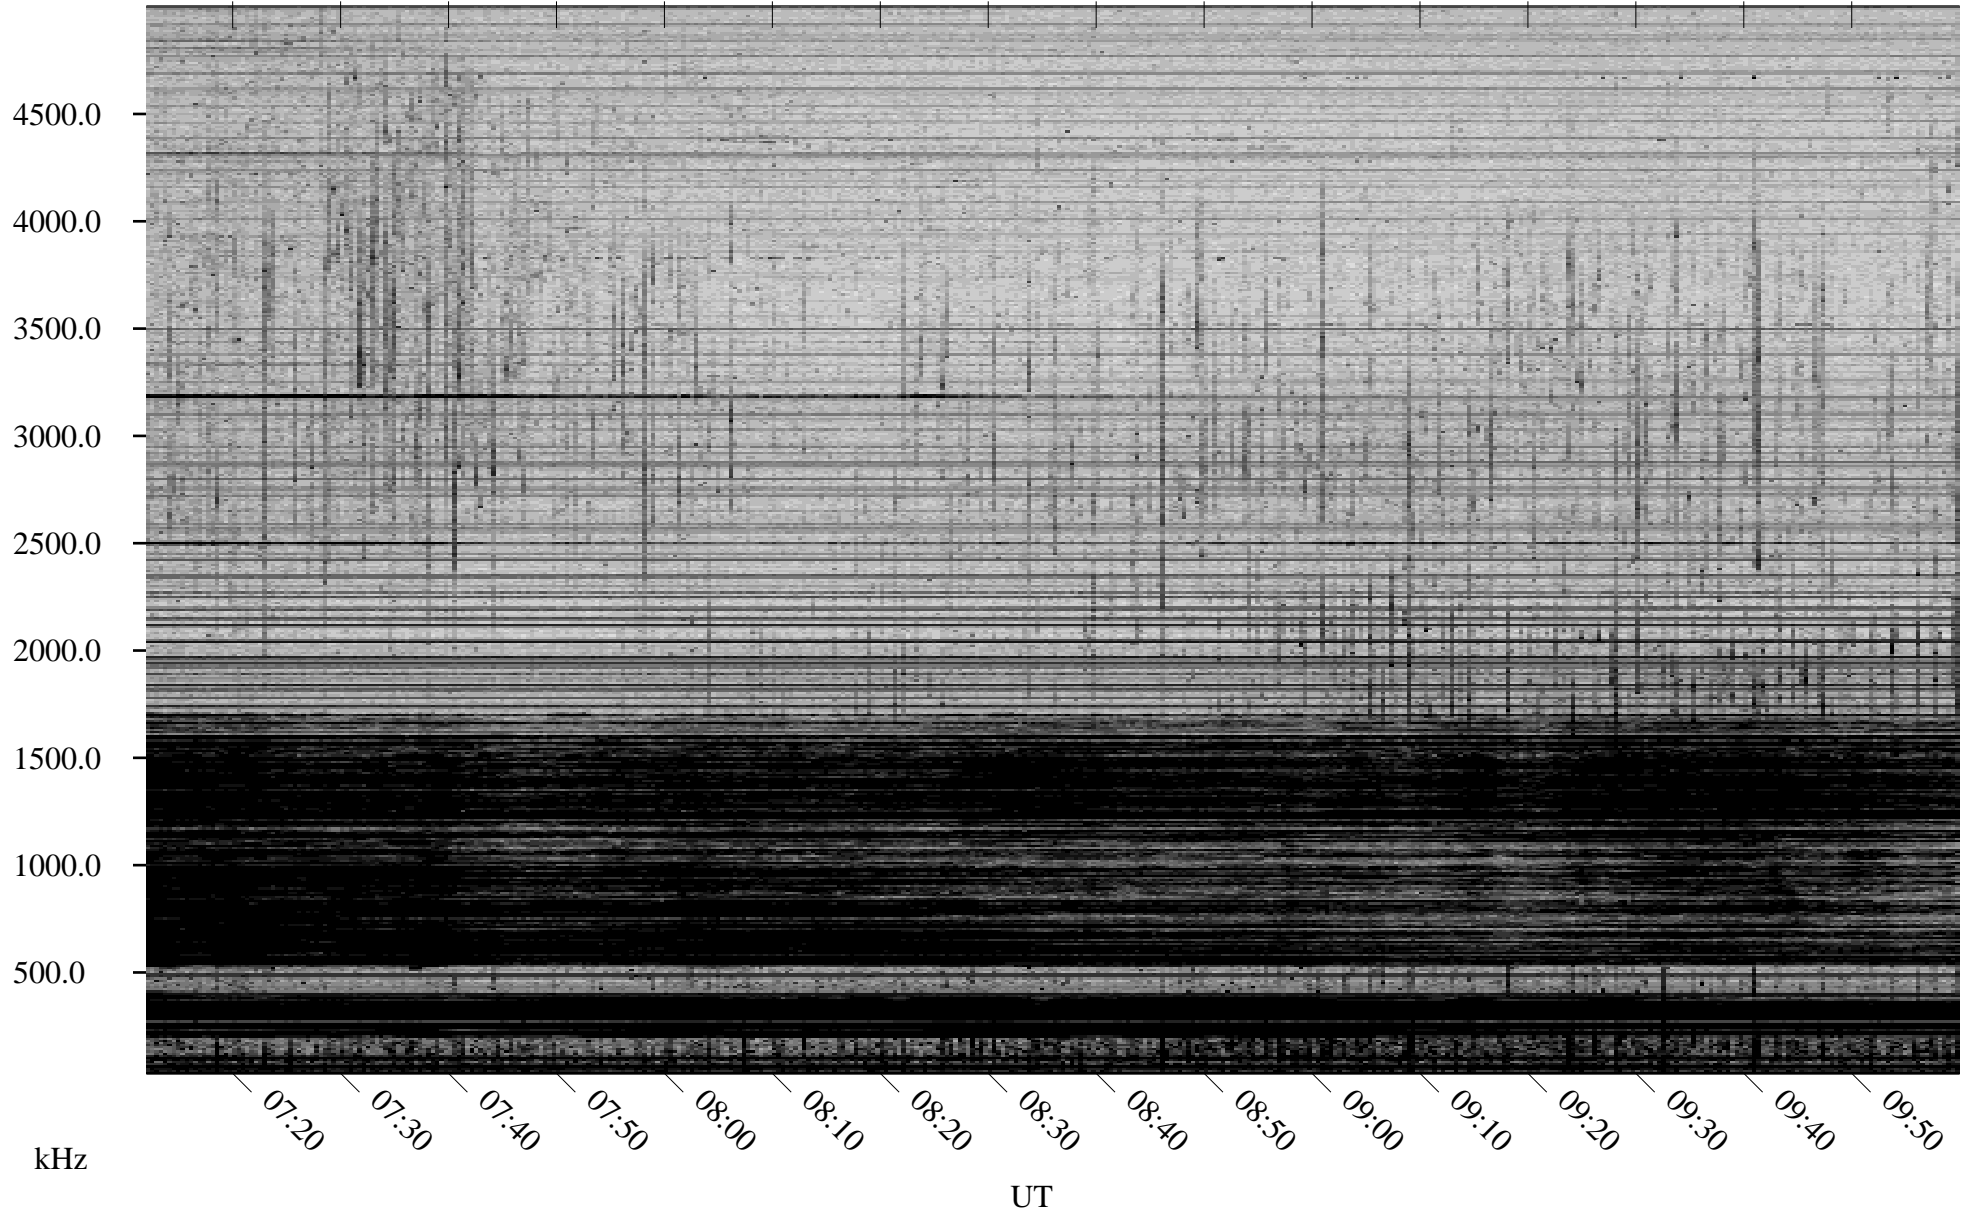

# 04/08/2008 Churchill, Manitoba

Linear Scale    Black = 161    White = 15

ch08098l.r00SUm max\_12

Page 4

# 04/08/2008 Churchill, Manitoba

Linear Scale    Black = 161    White = 15

ch08098l.r00SUm max\_12

Page 5

# 04/08/2008 Churchill, Manitoba

Linear Scale    Black = 161    White = 15

ch08098l.r00SUm max\_12

Page 6