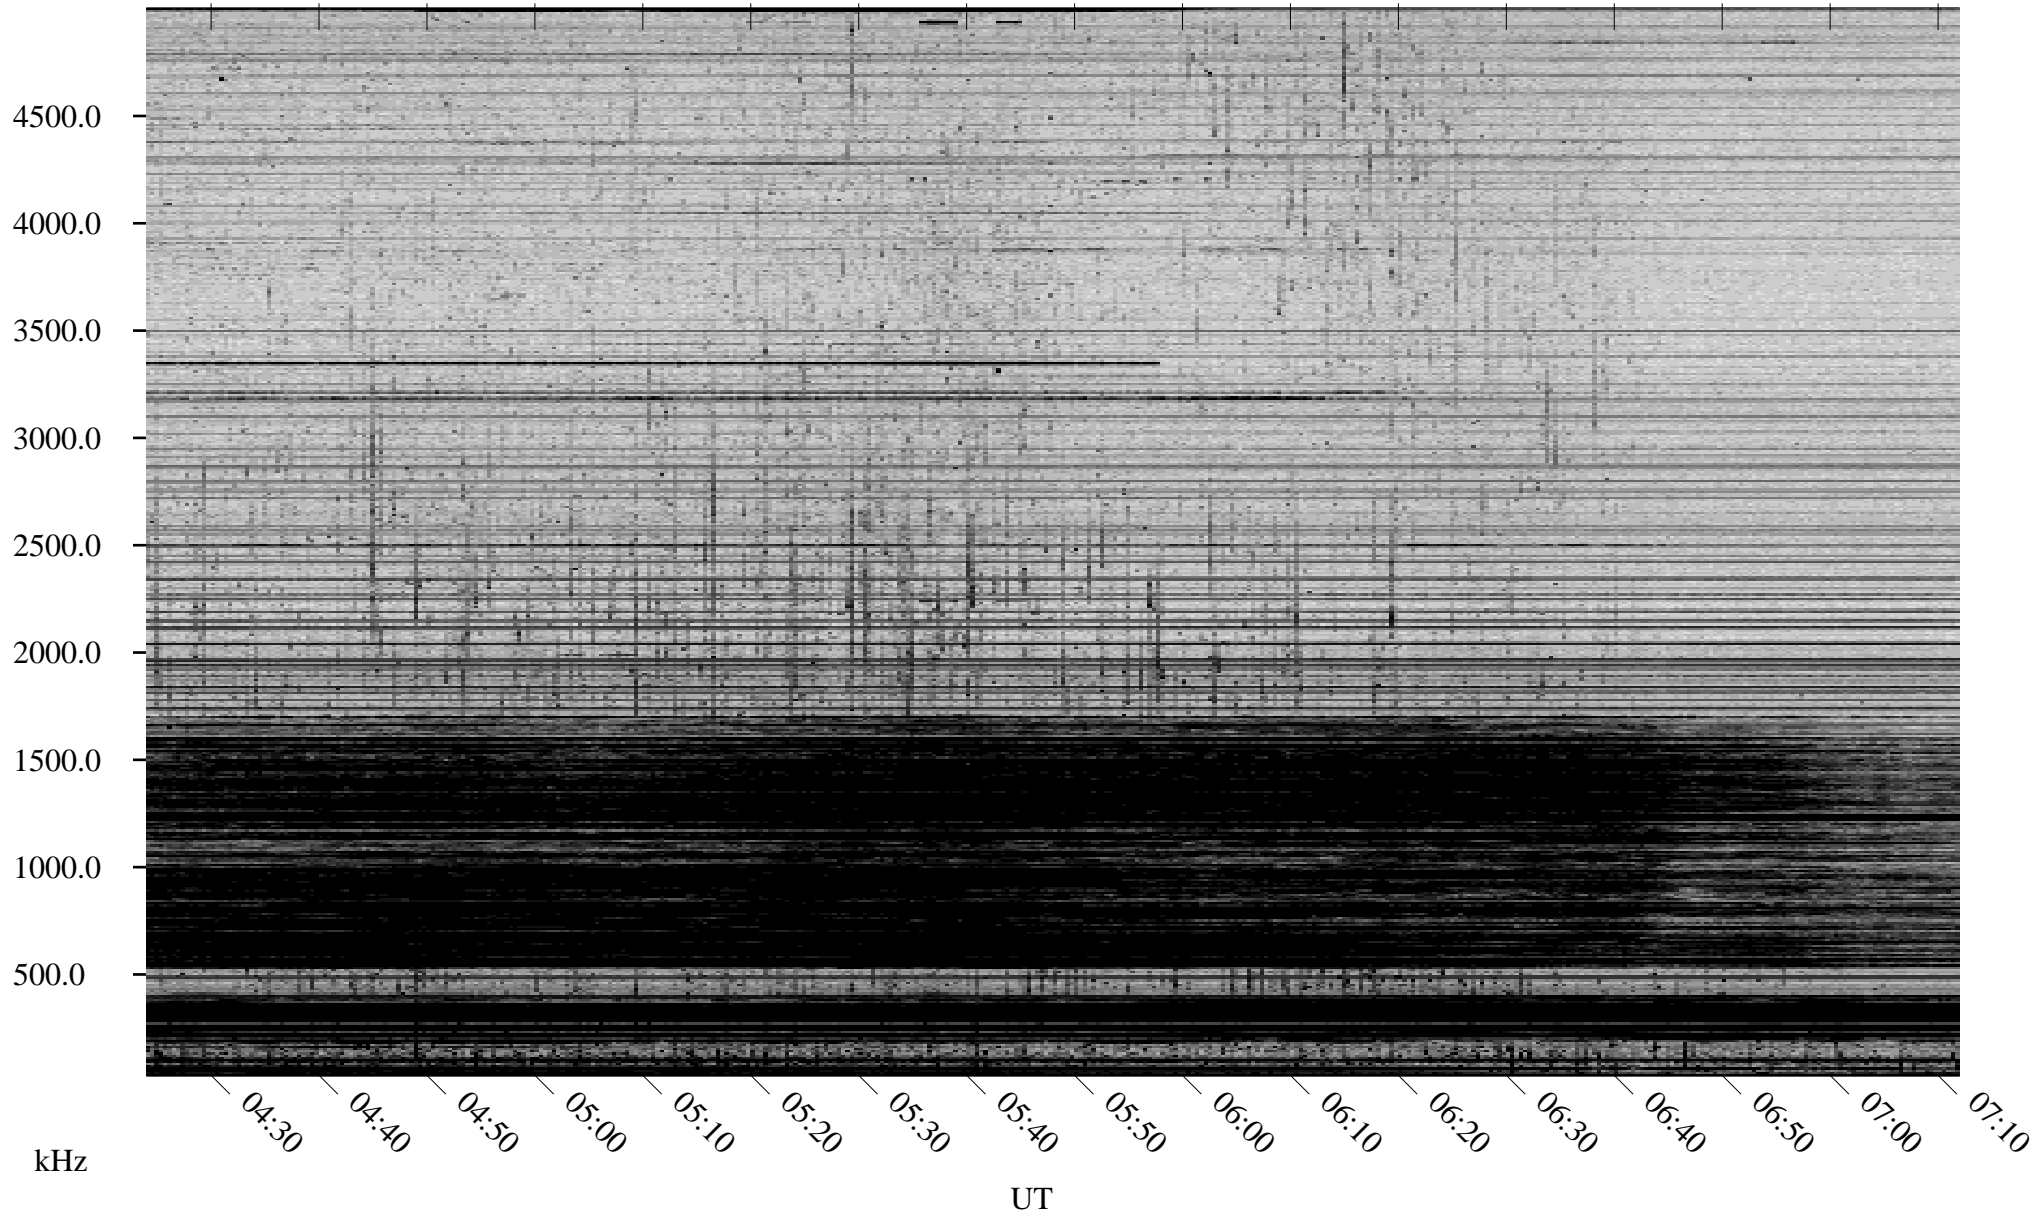

04/08/2008 Churchill, Manitoba

Linear Scale Black = 161 White = 15

ch080991.r00SUm max_12

Page 1

04/08/2008 Churchill, Manitoba

Linear Scale Black = 161 White = 15

ch080991.r00SUm max_12

Page 2

04/09/2008 Churchill, Manitoba

Linear Scale Black = 161 White = 15

ch080991.r00SUm max_12

Page 3

04/09/2008 Churchill, Manitoba

Linear Scale Black = 161 White = 15

ch080991.r00SUm max_12

Page 4

04/09/2008 Churchill, Manitoba

Linear Scale Black = 161 White = 15

ch080991.r00SUm max_12

Page 5

04/09/2008 Churchill, Manitoba

Linear Scale Black = 161 White = 15

ch080991.r00SUm max_12

Page 6

04/09/2008 Churchill, Manitoba

Linear Scale Black = 161 White = 15

ch080991.r00SUm max_12

Page 7

04/09/2008 Churchill, Manitoba

Linear Scale Black = 161 White = 15

ch080991.r00SUm max_12