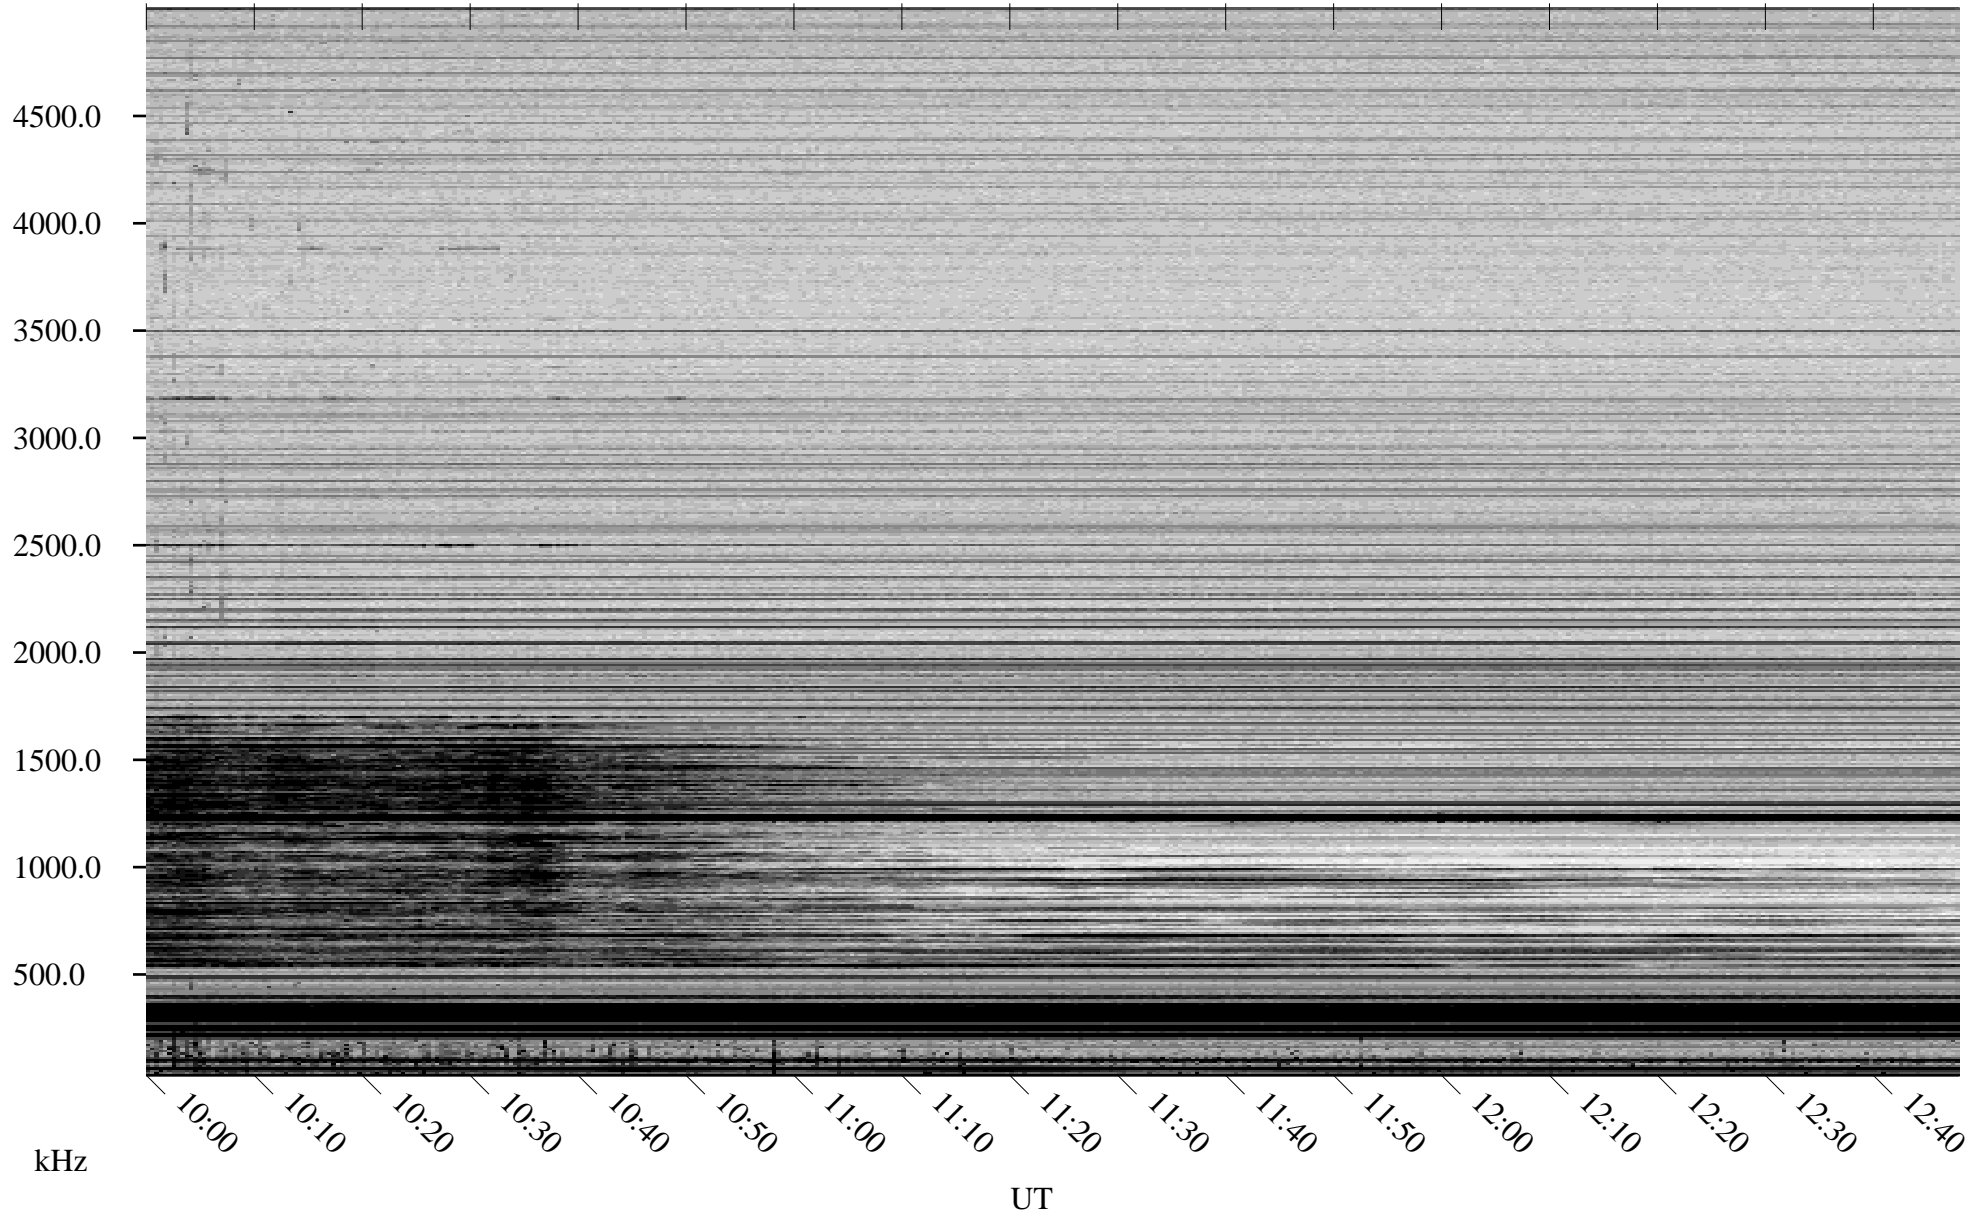

04/08/2008 Churchill, Manitoba

Linear Scale Black = 161 White = 15

ch080991.r00SUm max_12

Page 1

04/08/2008 Churchill, Manitoba

Linear Scale Black = 161 White = 15

ch080991.r00SUm max_12

Page 2

04/09/2008 Churchill, Manitoba

Linear Scale Black = 161 White = 15

ch080991.r00SUm max_12

Page 3

04/09/2008 Churchill, Manitoba

Linear Scale Black = 161 White = 15

ch080991.r00SUm max_12

Page 4

04/09/2008 Churchill, Manitoba

Linear Scale Black = 161 White = 15

ch080991.r00SUm max_12

Page 5

04/09/2008 Churchill, Manitoba

Linear Scale Black = 161 White = 15

ch080991.r00SUm max_12

Page 6

04/09/2008 Churchill, Manitoba

Linear Scale Black = 161 White = 15

ch080991.r00SUm max_12

Page 7

04/09/2008 Churchill, Manitoba

Linear Scale Black = 161 White = 15

ch080991.r00SUm max_12