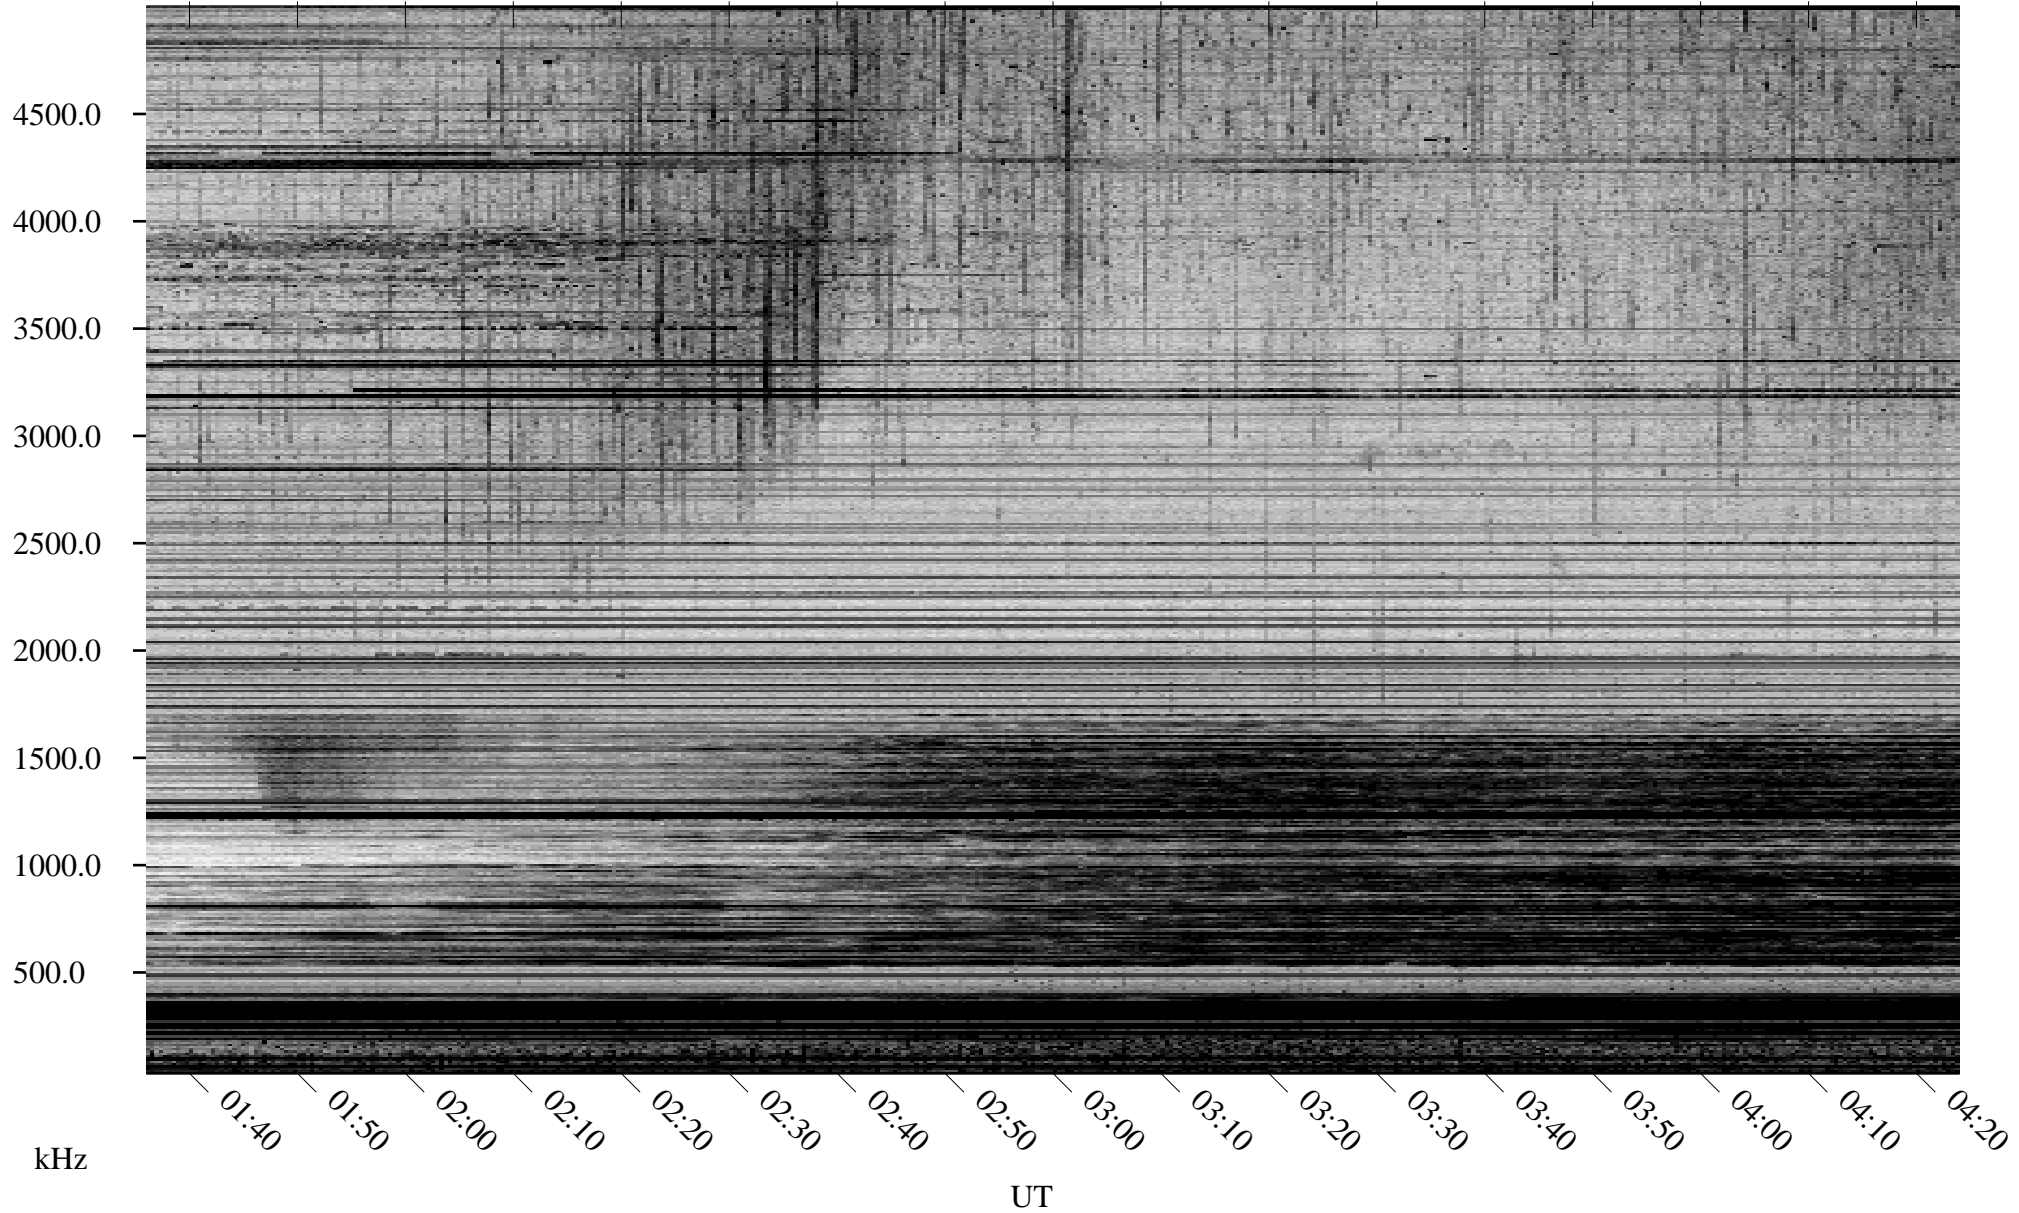

# 04/09/2008 Churchill, Manitoba

Linear Scale    Black = 161    White = 15

ch08100l.r00SUm max\_12

Page 1

# 04/09/2008 Churchill, Manitoba

Linear Scale    Black = 161    White = 15

ch08100l.r00SUm max\_12

Page 2

# 04/10/2008 Churchill, Manitoba

Linear Scale    Black = 161    White = 15

ch08100l.r00SUm max\_12

Page 3

# 04/10/2008 Churchill, Manitoba

Linear Scale    Black = 161    White = 15

ch08100l.r00SUm max\_12

Page 4