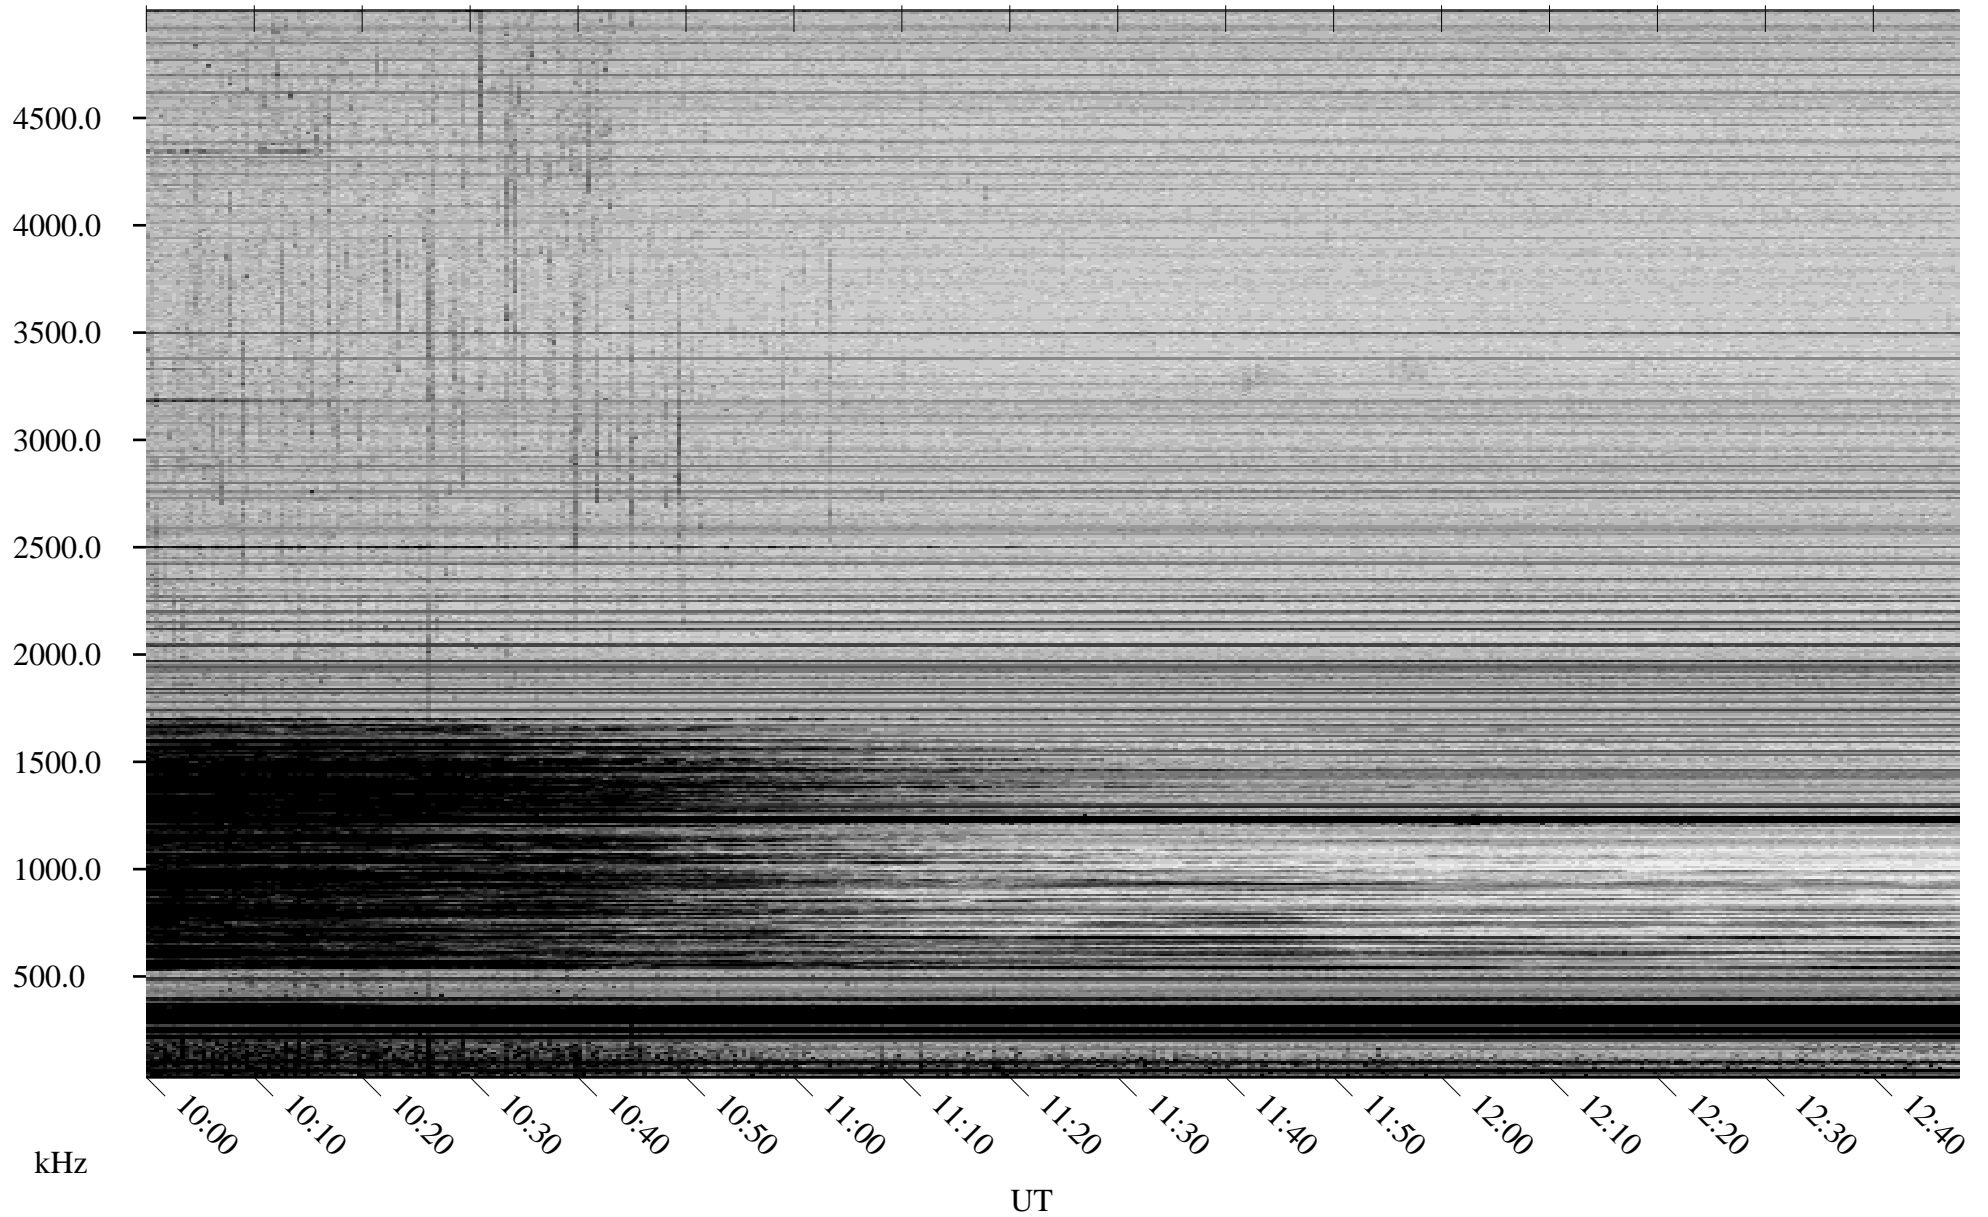

# 04/10/2008 Churchill, Manitoba

Linear Scale    Black = 161    White = 15

ch08100l.r00SUm max\_12

Page 5

# 04/10/2008 Churchill, Manitoba

Linear Scale    Black = 161    White = 15

ch08100l.r00SUm max\_12

Page 6