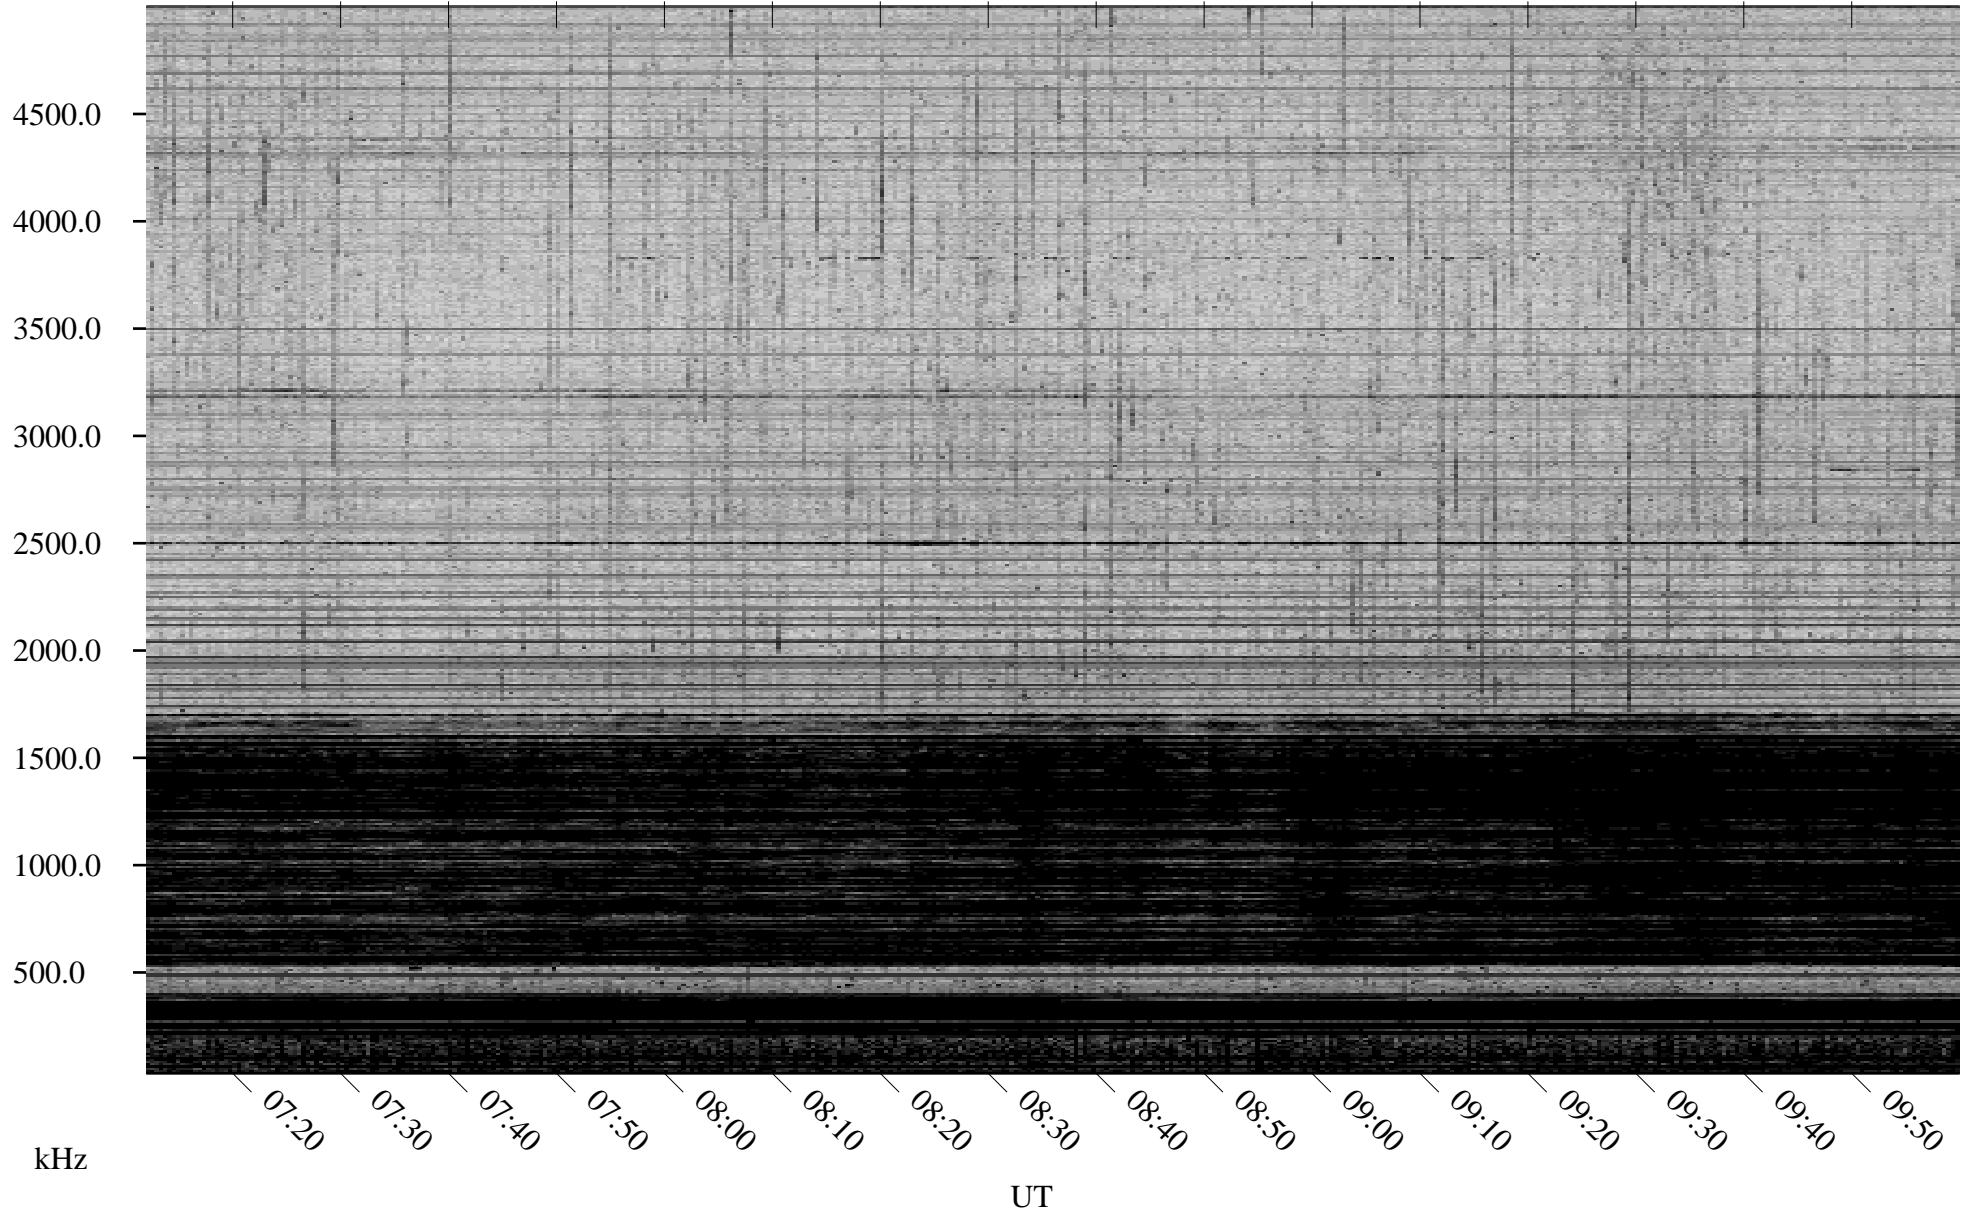

# 04/10/2008 Churchill, Manitoba

Linear Scale    Black = 161    White = 15

ch08100l.r00SUm max\_12

Page 4

# 04/10/2008 Churchill, Manitoba

Linear Scale    Black = 161    White = 15

ch08100l.r00SUm max\_12

Page 5