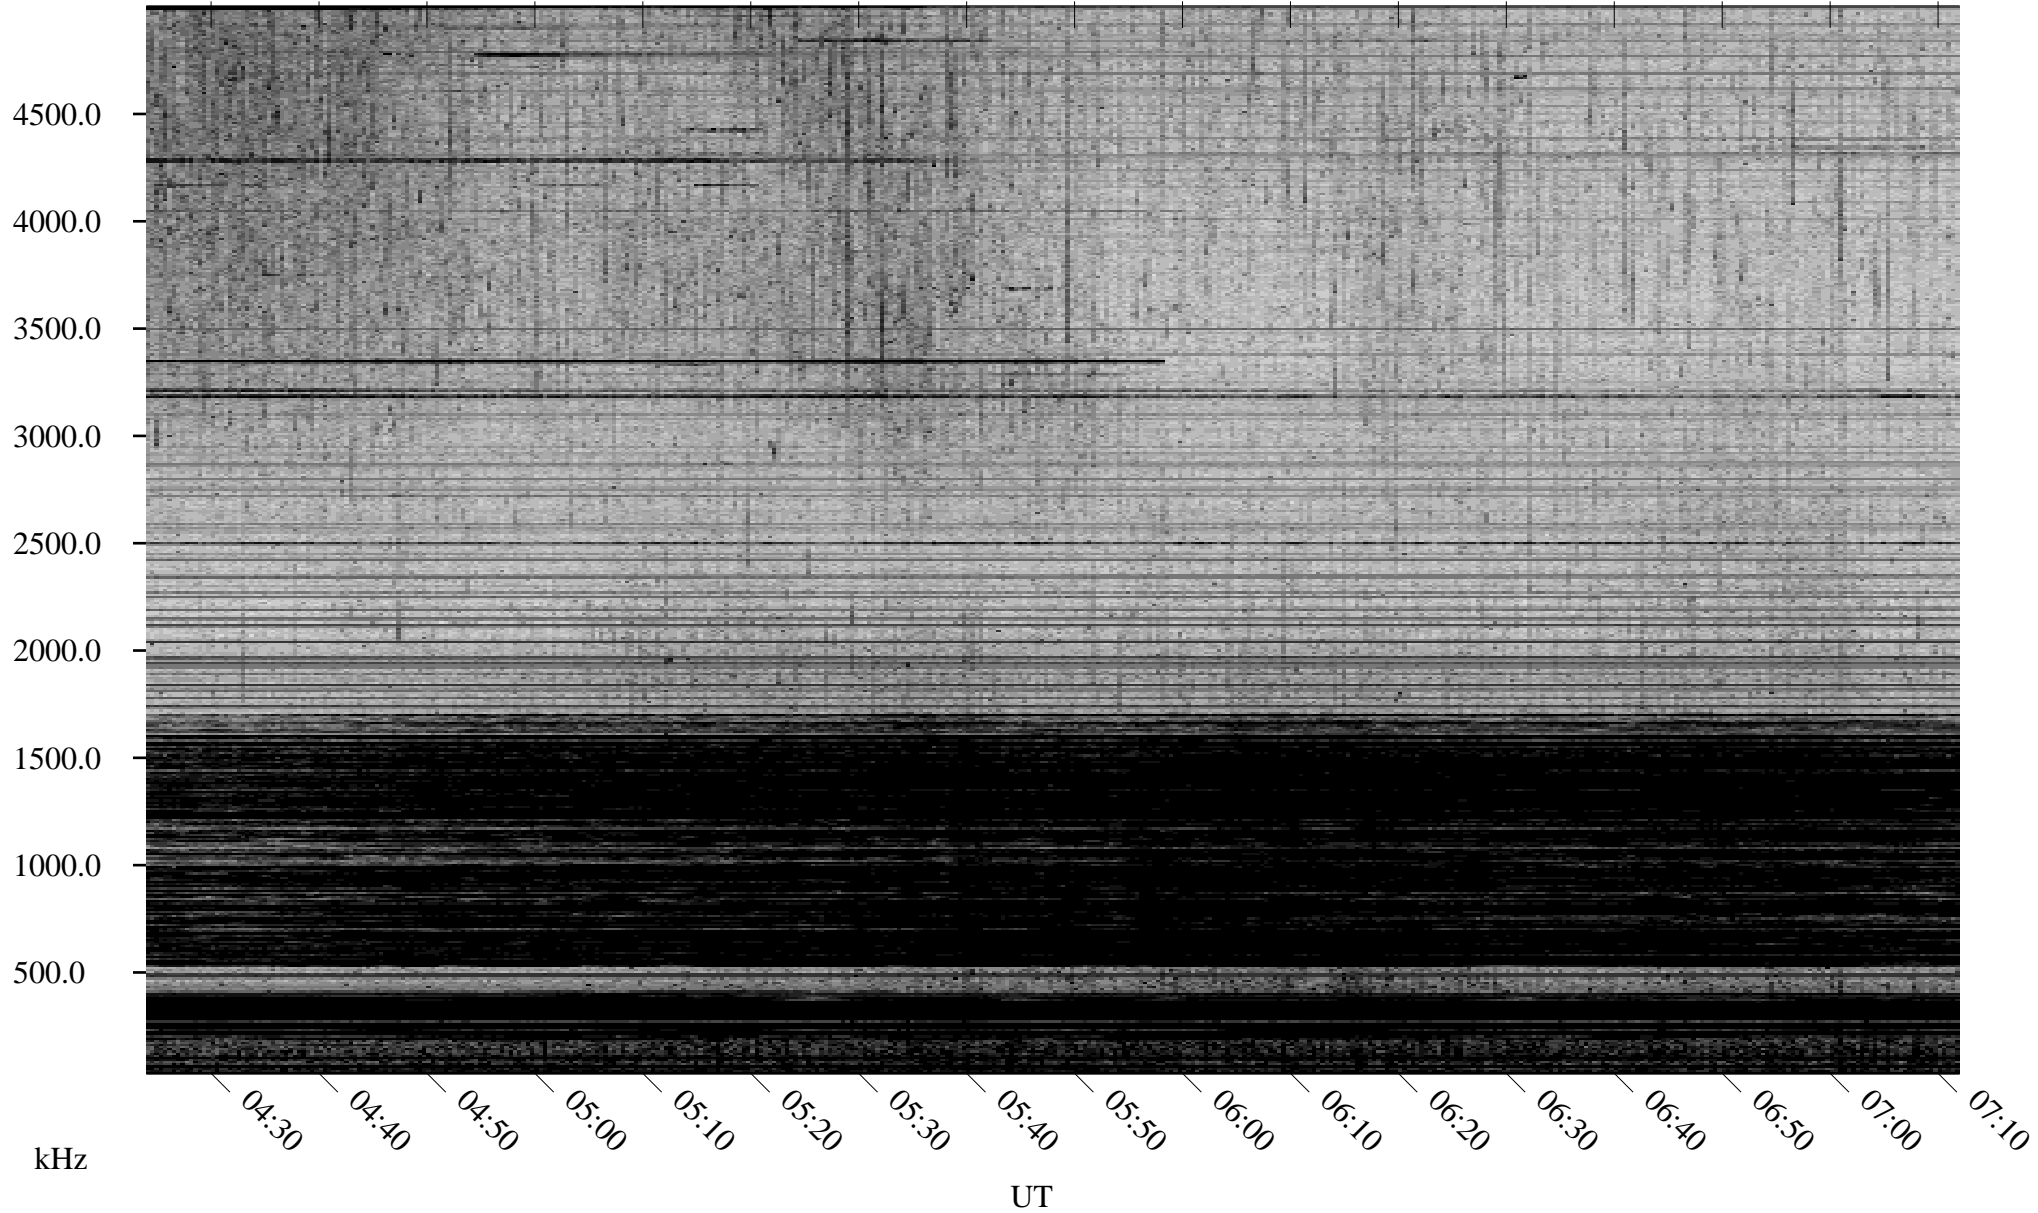

# 04/09/2008 Churchill, Manitoba

Linear Scale    Black = 161    White = 15

ch08100l.r00SUm max\_12

Page 1

# 04/09/2008 Churchill, Manitoba

Linear Scale    Black = 161    White = 15

ch08100l.r00SUm max\_12

Page 2

# 04/10/2008 Churchill, Manitoba

Linear Scale    Black = 161    White = 15

ch08100l.r00SUm max\_12

Page 3

# 04/10/2008 Churchill, Manitoba

Linear Scale    Black = 161    White = 15

ch08100l.r00SUm max\_12

Page 4